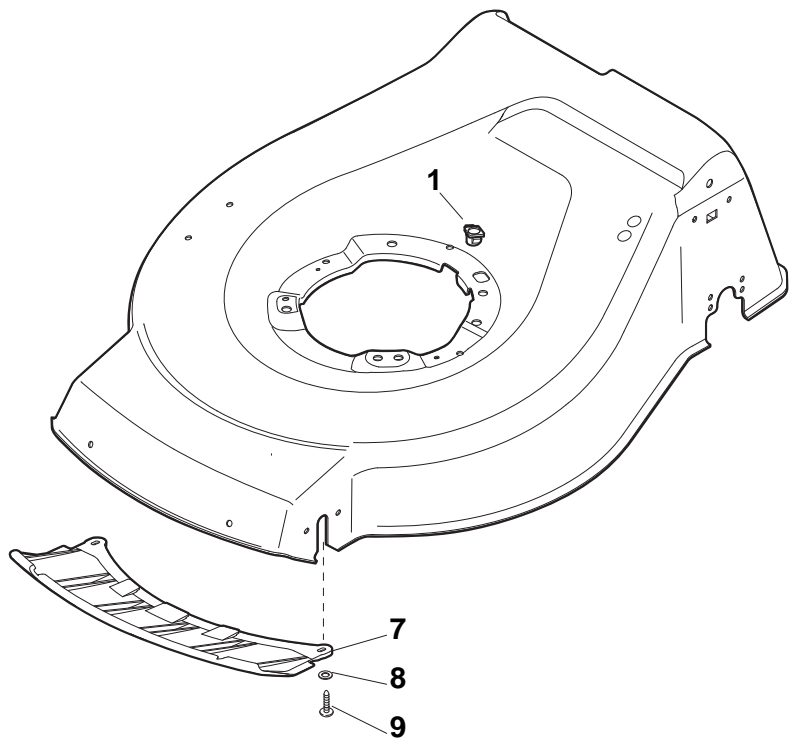

KIT MULCHING