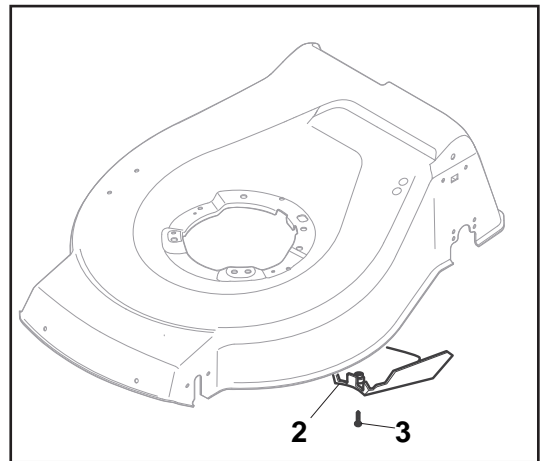

CARTER STANDARD (No Mulching)