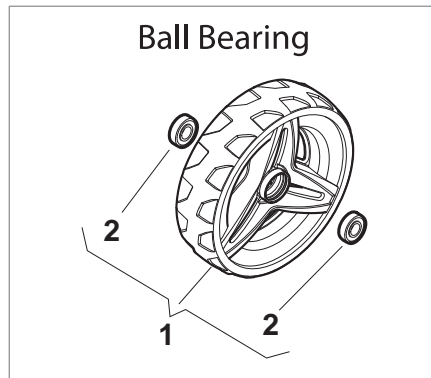

DELTA Wheel (Pierced)

DELTA Wheels with Bearing							
POS	PART. NO	Q.ty	DESCRIPTION	DESCRIZIONE	DESCRIPTION	BESCHREIBUNG	REMARKS
1	381007477/0	4	Wheel Ø 200	Ruota Ø 200	Roue Ø 200	Rad Ø 200	
2	119216035/0	8	Bearing	Cuscinetto	Coussinet	Lager	
3	322110640/0	4	Hub Cap Grey	Coprimezzo Grigio	Couvre-Moyeu Gris	Radkappe Grau