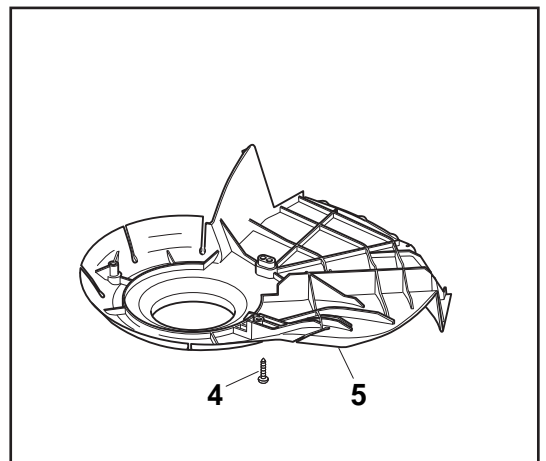

CARTER MULCHING (No Mulching)