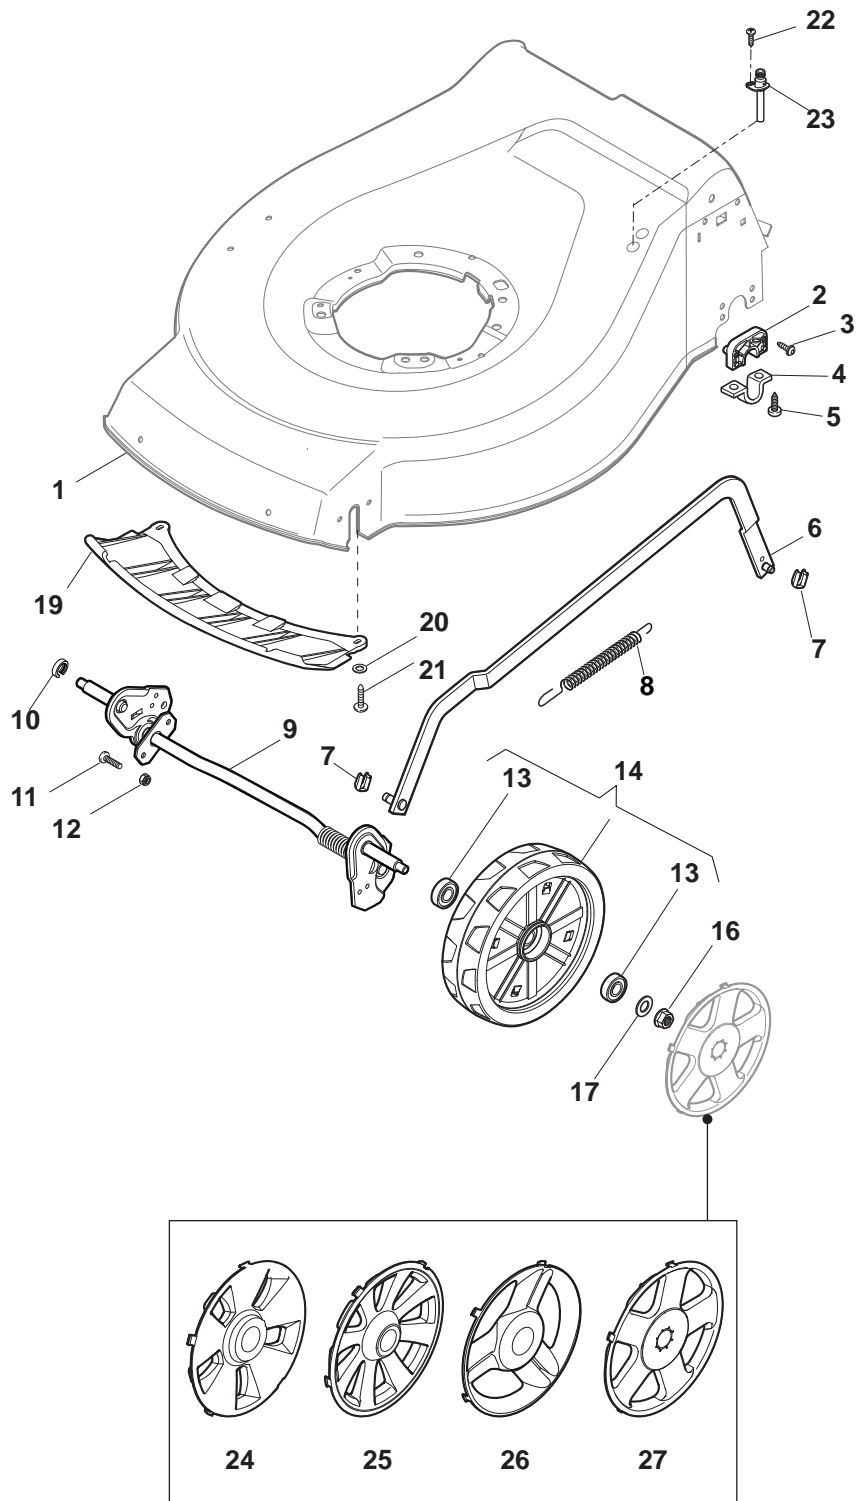

POS	PART. NO	Q.ty	DESCRIPTION	DESCRIZIONE	DESCRIPTION	BESCHREIBUNG	REMARKS
1	381004723/0	1	Deck Red	Chassis Rosso	Châssis Rouge	Gehäuse Rot	
2	322785304/0	2	Support	Supporto	Support	Halter	
3	112728697/0	4	Screw	Vite	Vis	Schraube	
4	322545154/0	2	Plate	Piastrina	Plaquette	Plättchen	
5	112728697/0	4	Screw	Vite	Vis	Schraube	
6	381002042/0	1	Rod, Height Adjustment	Asta Comando Regol. Altezza	Tige Commande Reglage Hauteur	Stange, Höheverstellung	
7	112436051/0	2	Plate	Piastrina	Plaquette	Plättchen	
8	122446193/0	1	Spring	Molla	Ressort	Feder	
9	381302869/0	1	Axle, Rear Wheels	Asse Ruote Posteriore	Axe Roues Arriere	Achse, Hinterrad	
10	122171002/0	1	Spacer	Distanziale	Entretoise	Distanzring	
11	112727803/0	4	Screw	Vite	Vis	Schraube	
12	112154510/0	4	Nut	Dado	Ecrou	Mutter	
13	119216035/0	2	Bearing	Cuscinetto	Coussinet	Lager	
14	381007448/1	2	Wheel Ø 180	Ruota Ø 180	Roue Ø 180	Rad Ø 180	
16	112155000/0	2	Nut	Dado	Ecrou	Mutter	
17	112521350/0	2	Washer	Rosetta	Rondelle	Scheibe	
19	322500108/0	1	Front Combi	Pettine Anteriore	Vorne Comb	Peigne Avant	
20	112523000/1	2	Washer	Rosetta	Rondelle	Scheibe	
21	112728124/0	2	Screw	Vite	Vis	Schraube	
22	112728450/0	1	Screw	Vite	Vis	Schraube	
23	322034002/0	1	Washing Connection	Attacco Acqua Lavaggio	Attaque Lavage	Waschenverbindung	
24	322110636/0	2	Hub Cap Grey	Coprimito Grigio	Couvre-Moyeu Gris	Radkappe Grau	
25	322110638/0	2	Hub Cap Grey	Coprimito Grigio	Couvre-Moyeu Gris	Radkappe Grau	
25	322110647/0	2	Hub Cap Yellow	Coprimito Giallo	Couvre-Moyeu Jaune	Radkappe Gelb	
26	322110687/0	2	Hub Cap Grey	Coprimito Grigio	Couvre-Moyeu Gris	Radkappe Grau	
27	322110382/0	2	Washer	Rosetta	Rondelle	Scheibe