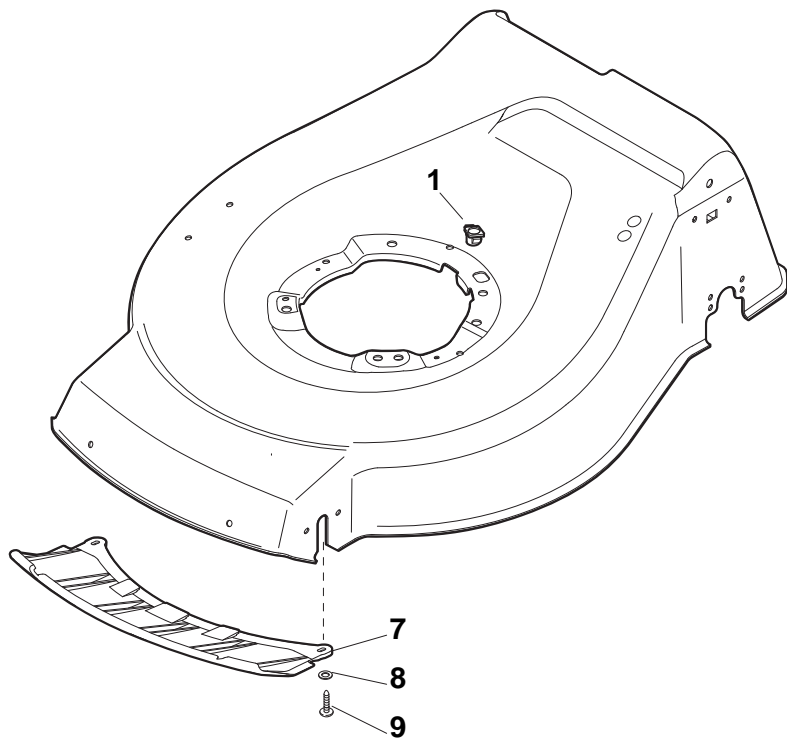

KIT MULCHING