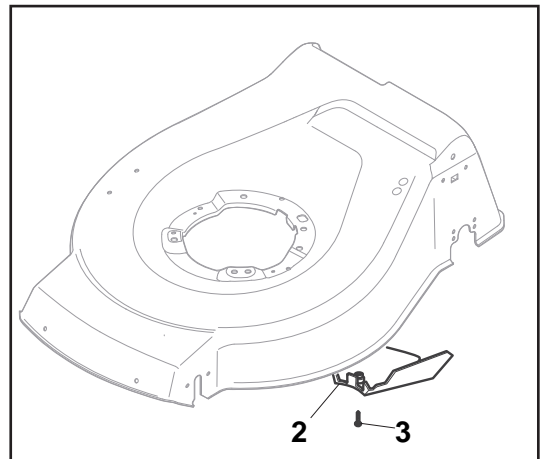

CARTER STANDARD (No Mulching)