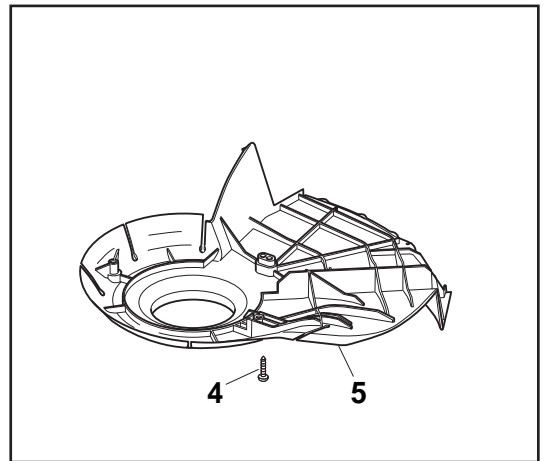

CARTER MULCHING (No Mulching)