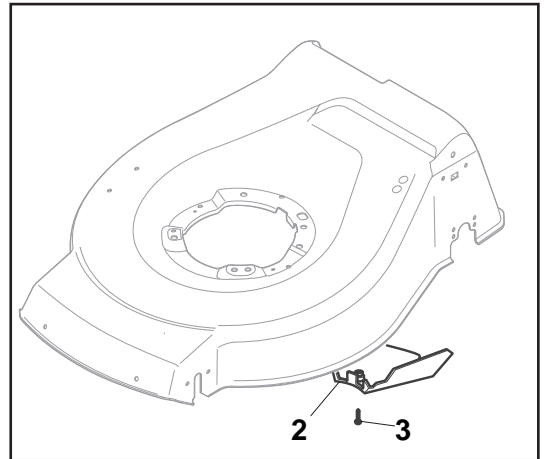

CARTER STANDARD (No Mulching)