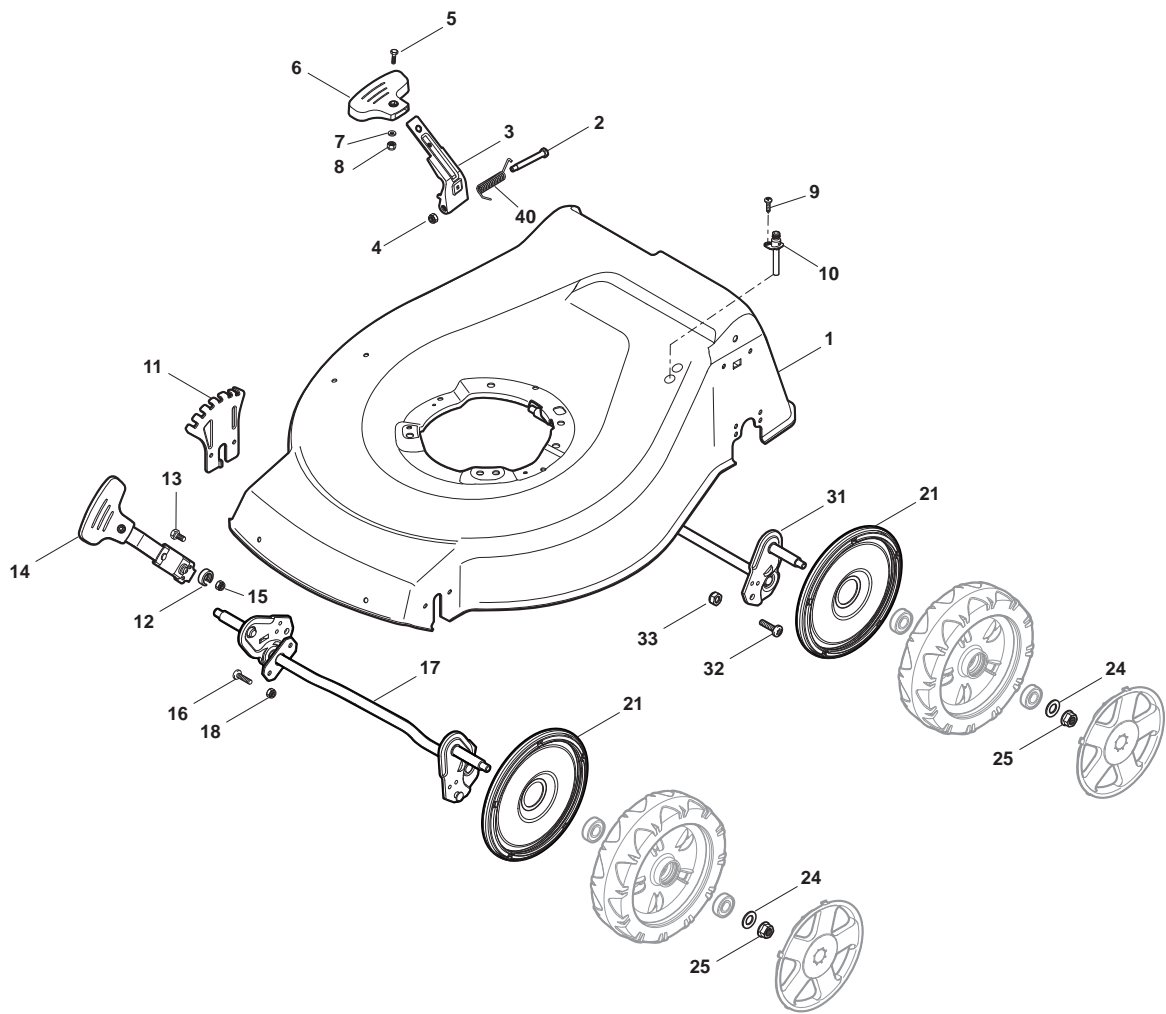

Deck And Height Adjusting

POS	PART. NO	Q.ty	DESCRIPTION	DESCRIZIONE	DESCRIPTION	BESCHREIBUNG	REMARKS
1	381004536/0	1	Deck Red	Chassis Rosso	Châssis Rouge	Gehäuse Rot	
1	381004538/0	1	Deck Red	Chassis Rosso	Châssis Rouge	Gehäuse Rot	Side Discharge
1	381004562/0	1	Deck Yellow	Chassis Giallo	Châssis Jaune	Gehäuse Gelb	
2	112789000/0	1	Screw	Vite	Vis	Schraube	
3	381003339/1	1	Lever, Height Adjustment	Leva Regolazione Altezza	Levier Reglage Hauteur	Hebel, Höneverstellung	
4	112154330/0	1	Nut	Dado	Ecrou	Mutter	
5	112788512/0	1	Screw	Vite	Vis	Schraube	
6	322394503/0	1	Knob	Manopolina	Poignée	Griff	
7	112521310/0	1	Washer	Rosetta	Rondelle	Scheibe	
8	112150000/0	1	Nut	Dado	Ecrou	Mutter	
9	112728450/0	1	Screw	Vite	Vis	Schraube	
10	322034002/0	1	Washing Connection	Attacco Acqua Lavaggio	Attaque Lavage	Waschenverbindung	
11	322735587/0	1	Sector, Height Adjustment	Settore Regolazione Altezza	Secteur Reglage Hauteur	Sektor, Höneverstellung	
12	122171002/0	2	Spacer	Distanziale	Entretoise	Distanzring	
13	112789000/0	2	Screw	Vite	Vis	Schraube	
14	381003351/0	1	Lever, Height Adjustment	Leva Regolazione Altezza	Levier Reglage Hauteur	Hebel, Höneverstellung	
15	112154330/0	2	Nut	Dado	Ecrou	Mutter	
16	112727803/0	4	Screw	Vite	Vis	Schraube	
17	381002881/1	1	Axle, Front Wheels	Asse Ruote Anteriori	Axe Roues Avant	Achse, Vorderrad	
18	112154510/0	4	Nut	Dado	Ecrou	Mutter	
21	322600145/0	4	Protection, Wheel	Protezione Ruote	Protection Roue	Schütz, Räder	
24	112521350/0	4	Washer	Rosetta	Rondelle	Scheibe	
25	112155000/0	4	Nut	Dado	Ecrou	Mutter	
31	381302823/0	1	Axle, Rear Wheels	Asse Ruote Posteriore	Axe Roues Arriere	Achse, Hinterrad	
32	112727803/0	4	Screw	Vite	Vis	Schraube	
33	112154510/0	4	Nut	Dado	Ecrou	Mutter	
40	122446192/0	1	Spring	Molla	Ressort	Feder