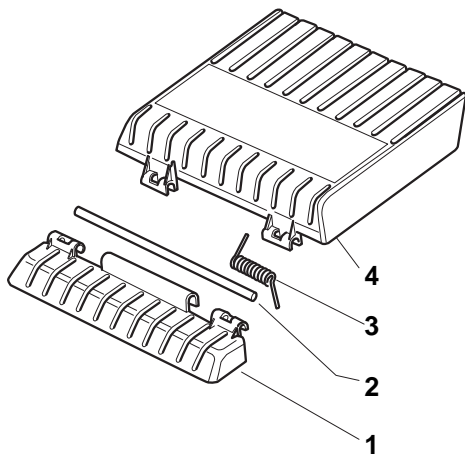

Grass-Catcher

POS	PART. NO	Q.ty	DESCRIPTION	DESCRIZIONE	DESCRIPTION	BESCHREIBUNG	REMARKS
1	322785136/1	1	Support	Supporto	Support	Halter	
2	122517858/0	1	Pin	Perno	Pivot	Bolzen	
3	122450431/0	1	Spring	Molla	Ressort	Feder	
4	322600099/2	1	Stone-Guard	Parasassi	Pare-Pierres	Prallblech	
5	322486122/0	1	Grassbox Upper Part	Parte Sup.Sacco	Sac, Partie Sup.	Korb Oberteil	
6	112728686/0	2	Screw	Vite	Vis	Schraube	
7	181006419/0	1	Chassis Box	Telaio Sacco	Châssis Bac	Rahmen Sack	
8	181002229/0	1	Box, Fabric	Sacco, Tela	Sac, Toile	Sack, Tuck