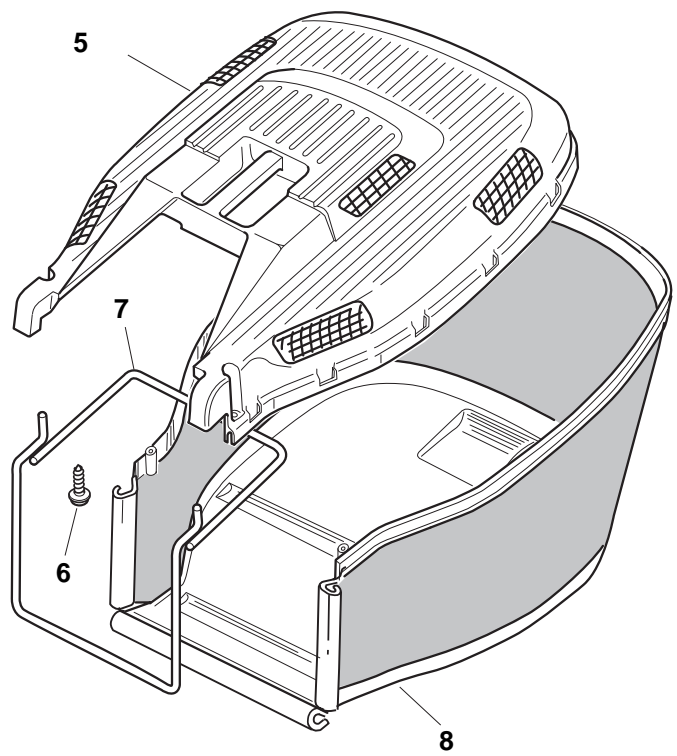

Grass-Catcher

POS	PART. NO	Q.ty	DESCRIPTION	DESCRIZIONE	DESCRIPTION	BESCHREIBUNG	REMARKS
1	322785136/1	1	Support	Supporto	Support	Halter	
2	122517858/0	1	Pin	Perno	Pivot	Bolzen	
3	122450431/0	1	Spring	Molla	Ressort	Feder	
4	322600099/2	1	Stone-Guard	Parasassi	Pare-Pierres	Prallblech	
5	322486122/0	1	Grassbox Upper Part	Parte Sup.Sacco	Sac, Partie Sup.	Korb Oberteil	
6	112728686/0	2	Screw	Vite	Vis	Schraube	
7	181006419/0	1	Chassis Box	Telaio Sacco	Châssis Bac	Rahmen Sack	
8	181002229/0	1	Box, Fabric	Sacco, Tela	Sac, Toile	Sack, Tuck