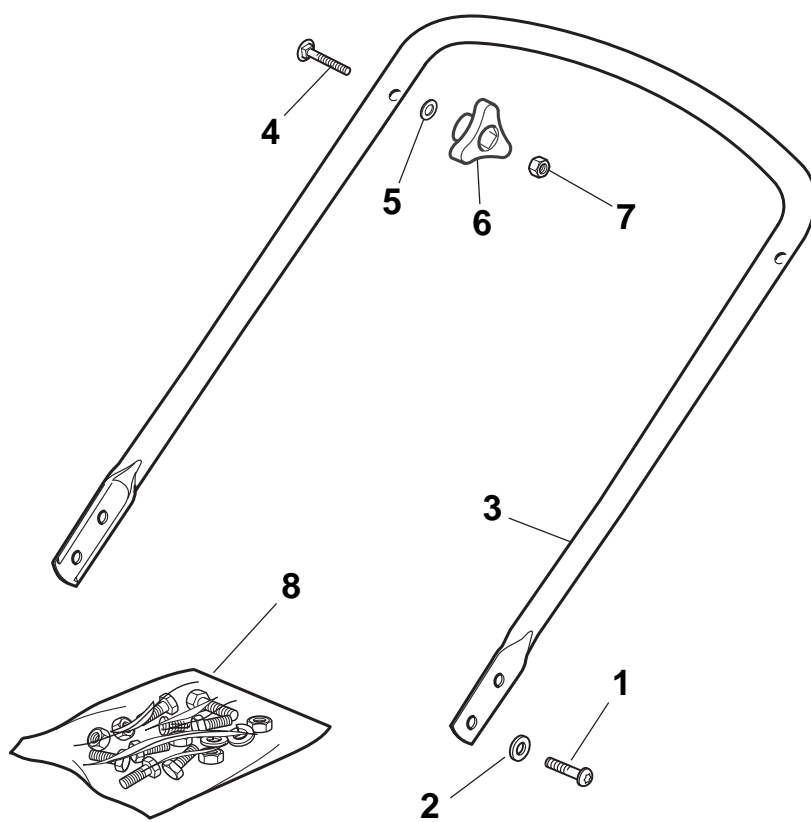

ILLUSTRATED PARTS LIST

ES 534

- Use GLOBAL GARDEN PRODUCT Genuine Spare Parts specified in the parts list for repair and/or replacement.
- The contents described in the parts list may change due to improvement.
- The drawings of the spare parts are only indicative and might not represent the part in question exactly.
- The indications "right" - "left" - "front" - "rear" refer to the position of the operator when using the machine.
- When placing orders of parts for repair and/or replacement, make sure that the illustrated parts list is the one applying to the machine's year of manufacture, as shown on the identification plate attached to the machine.

THIS INFORMATION IS NOT INTENDED FOR SALE OR RESALE, AND THIS NOTICE MUST REMAIN ON ALL COPIES.

GLOBAL GARDEN PRODUCTS

Deck And Height Adjusting

POS	PART. NO	Q.ty	DESCRIPTION	DESCRIZIONE	DESCRIPTION	BESCHREIBUNG	REMARKS
1	381003703/0	1	Deck Red	Chassis Rosso	Châssis Rouge	Gehäuse Rot	
1	381004746/0	1	Deck Grey	Chassis Grigio	Châssis Gris	Gehäuse Grau	
2	122131750/0	4	Nut	Dado	Ecrou	Mutter	
3	322735557/0	2	Sector, Height Adjustment	Settore Regolazione Altezza	Secteur Reglage Hauteur	Sektor, Höneverstellung	
4	381003306/0	2	Lever, Height Adjustment	Leva Regolazione Altezza	Levier Reglage Hauteur	Hebel, Höneverstellung	
5	322600170/0	2	Protection, Wheel	Protezione Ruote	Protection Roue	Schütz, Räder	
6	122524324/0	2	Pin	Perno	Pivot	Bolzen	
7	112155000/0	4	Nut	Dado	Ecrou	Mutter	
8	325670011/0	2	Washer	Rosetta	Rondelle	Scheibe	
13	122033364/0	1	Axle, Rear Wheels	Asse Ruote Posteriore	Axe Roues Arriere	Achse, Hinterrad	
14	381003307/0	2	Lever, Height Adjustment	Leva Regolazione Altezza	Levier Reglage Hauteur	Hebel, Höneverstellung	
15	322600098/0	2	Protection	Cappuccio	Capuchon	Stecker	
19	325670011/0	2	Washer	Rosetta	Rondelle	Scheibe	
20	112530150/0	2	Elastic Washer	Disco Elastico	Disque Elastique	Federscheibe	