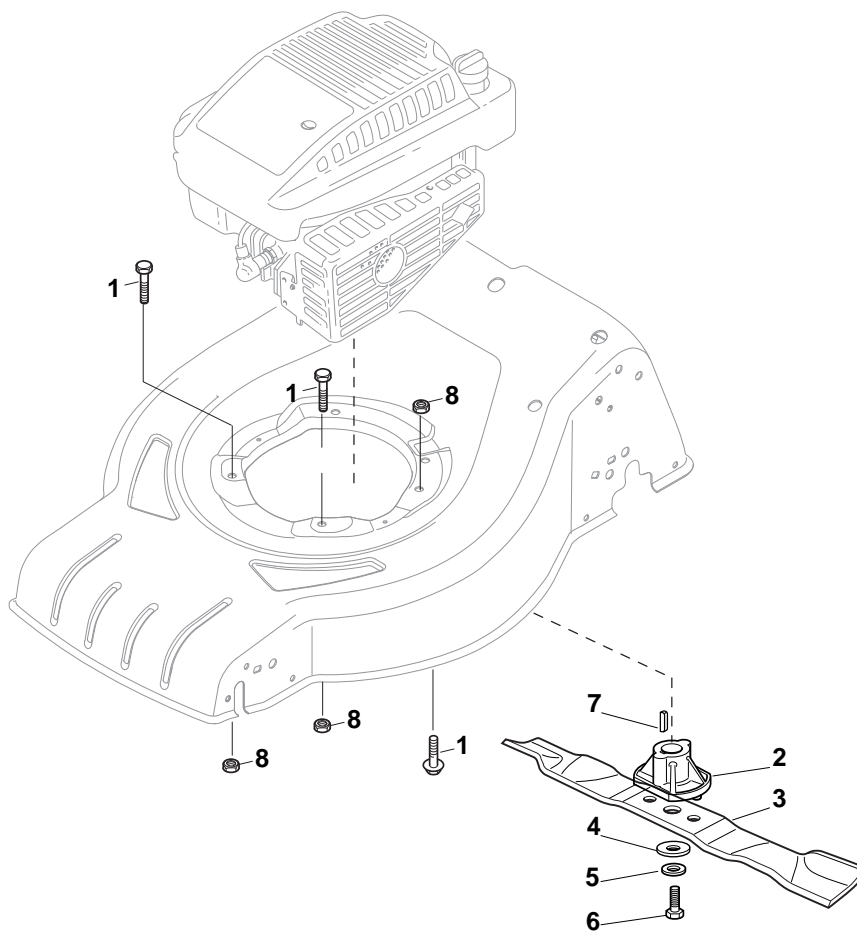

Blade and Hub

POS	PART. NO	Q.ty	DESCRIPTION	DESCRIZIONE	DESCRIPTION	BESCHREIBUNG	REMARKS
1	112691100/0	3	Screw	Vite	Vis	Schraube	for B&S E series
1	112691115/0	3	Screw	Vite	Vis	Schraube	for HONDA-GGP Engine
1	112691100/0	2	Screw	Vite	Vis	Schraube	for B&S Engine
1	112691800/0	1	Screw	Vite	Vis	Schraube	for B&S Engine
1	112793701/0	3	Screw	Vite	Vis	Schraube	for B&S 450 series
2	122463012/2	1	Hub, Crankshaft Ø 22.2	Mozzo, Albero Motore Ø 22.2	Moyeu, Arbre Moteur Ø 22.2	Nabe, Motorwelle Ø 22.2	for B&S-GGP Engine
2	122463020/1	1	Hub, Crankshaft Ø 25	Mozzo, Albero Motore Ø 25	Moyeu, Arbre Moteur Ø 25	Nabe, Motorwelle Ø 25	for HONDA Engine
3	181004346/3	1	Blade Standard	Coltello Standard	Lame Standard	Messer Standard	
4	122160400/0	1	Elastic Washer	Disco Elastico	Disque Elastique	Federscheibe	
5	112523080/0	1	Washer	Rosetta	Rondelle	Scheibe	
6	112735698/0	1	Screw	Vite	Vis	Schraube	
7	112139100/0	1	Feather, Crankshaft Ø 22.2	Linguetta, Albero Motore Ø 22.2	Clavette, Arbre Moteur Ø 22.2	Keil, Motorwelle Ø 22.2	for B&S-GGP Engine
7	112139150/0	1	Feather, Crankshaft Ø 25	Linguetta, Albero Motore Ø 25	Clavette, Arbre Moteur Ø 25	Keil, Motorwelle Ø 25	for HONDA Engine
8	112154210/0	3	Screw	Vite	Vis	Schraube