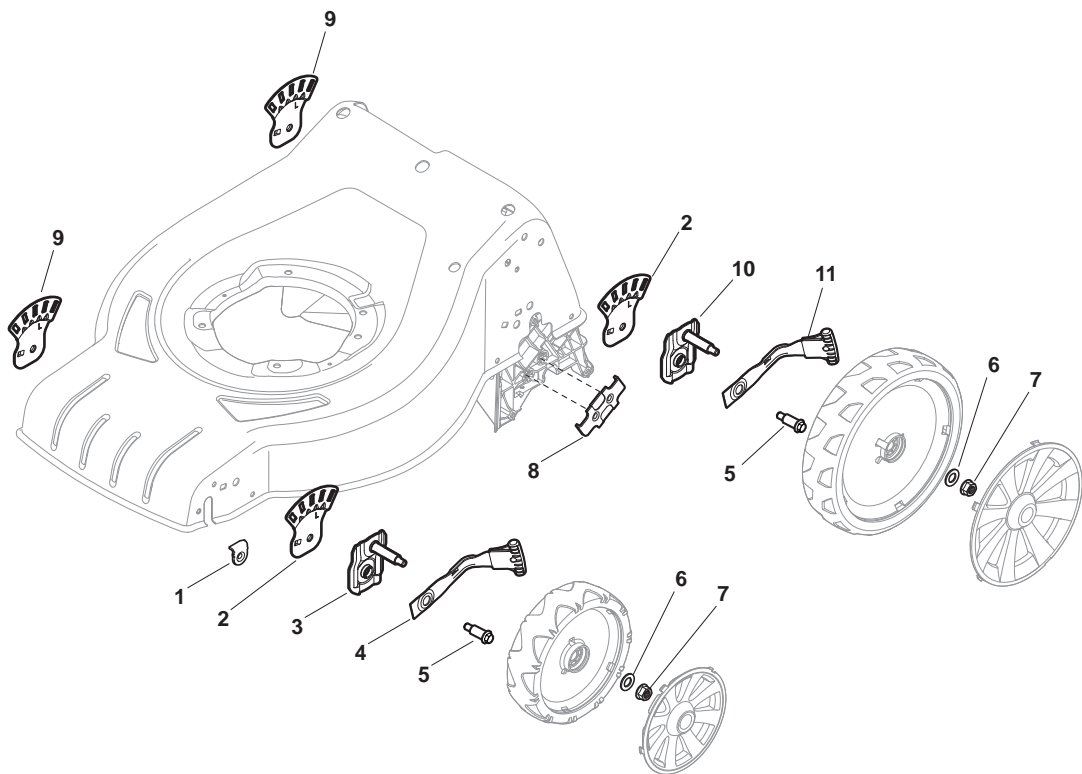

## CR 484 W - CS 484 W CR 484 WQ - CS 484 WQ

- Use GLOBAL GARDEN PRODUCT Genuine Spare Parts specified in the parts list for repair and/or replacement.
- The contents described in the parts list may change due to improvement.
- The drawings of the spare parts are only indicative and might not represent the part in question exactly.
- The indications "right" - "left" - "front" - "rear" refer to the position of the operator when using the machine.
- When placing orders of parts for repair and/or replacement, make sure that the illustrated parts list is the one applying to the machine's year of manufacture, as shown on the identification plate attached to the machine.

**Deck And Height Adjusting**

POS	PART. NO	Q.ty	DESCRIPTION	DESCRIZIONE	DESCRIPTION	BESCHREIBUNG	REMARKS
1	322545189/0	2	Plate	Piastrina	Plaquette	Plättchen	
2	322735597/1	2	Sector, Height Adjustment	Settore Regolazione Altezza	Secteur Reglage Hauteur	Sektor, Höheverstellung	
3	381005141/0	2	Support, Wheel	Supporto Ruota	Support Roue	Halter, Rad	
4	381003354/0	2	Lever, Height Adjustment	Leva Regolazione Altezza	Levier Reglage Hauteur	Hebel, Höheverstellung	
5	122519811/0	4	Pin	Perno	Pivot	Bolzen	
6	112521350/0	4	Washer	Rosetta	Rondelle	Scheibe	
7	112155000/0	4	Nut	Dado	Ecrou	Mutter	
8	322545211/0	2	Plate	Piastrina	Plaquette	Plättchen	
9	322735595/1	2	Sector, Height Adjustment	Settore Regolazione Altezza	Secteur Reglage Hauteur	Sektor, Höheverstellung	
10	381005143/0	2	Support, Wheel	Supporto Ruota	Support Roue	Halter, Rad	
11	381003442/0	2	Lever, Height Adjustment	Leva Regolazione Altezza	Levier Reglage Hauteur	Hebel, Höheverstellung	