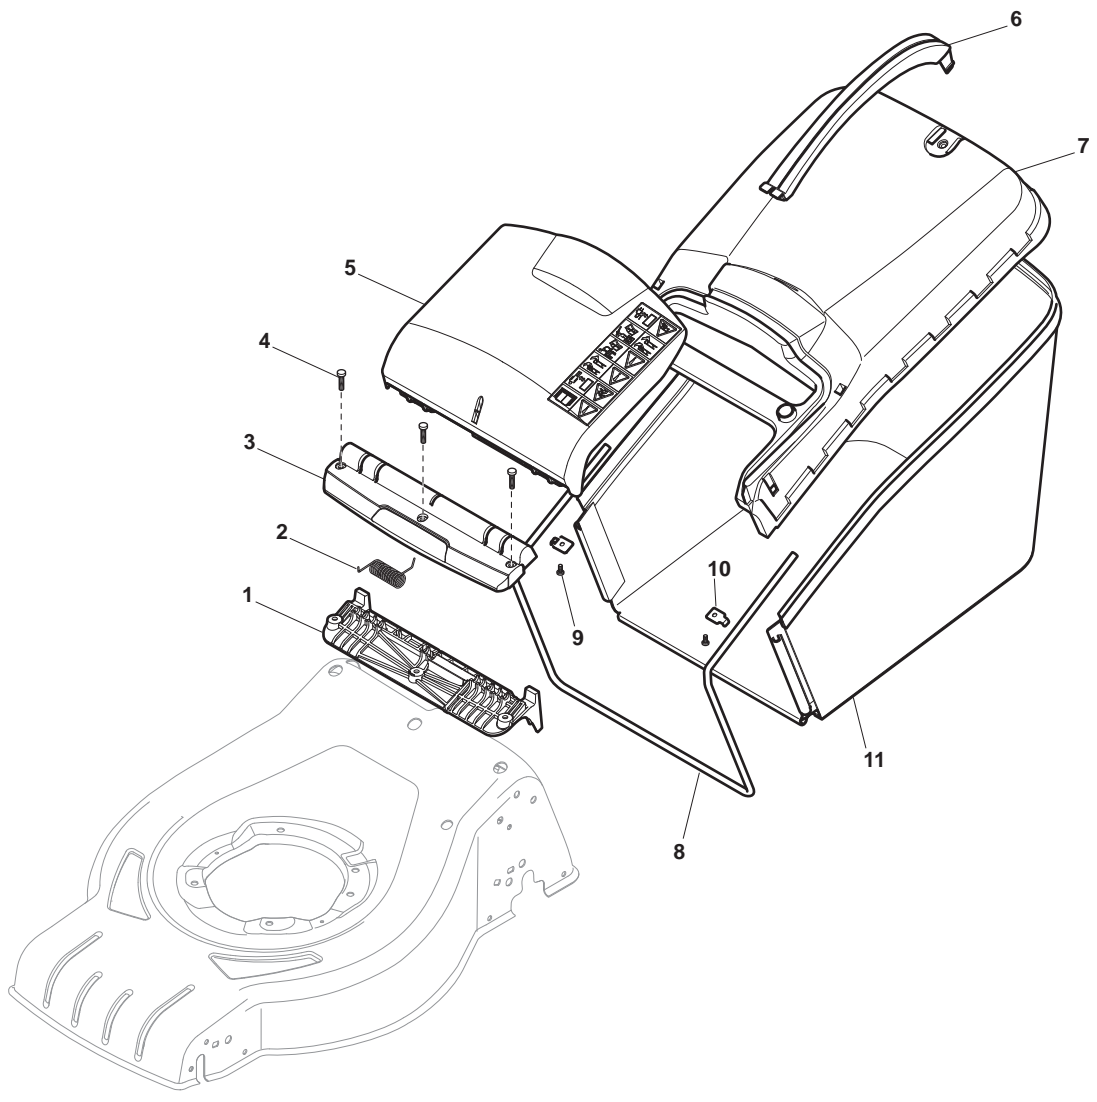

Grass-Catcher

POS	PART. NO	Q.ty	DESCRIPTION	DESCRIZIONE	DESCRIPTION	BESCHREIBUNG	REMARKS
1	322785331/0	1	Support	Supporto	Support	Halter	
2	122450464/0	1	Spring	Molla	Ressort	Feder	
3	322109554/0	1	Cover, Black	Copertura, Nero	Couvre, Noir	Kappe, Schwarz	Black
3	322109556/0	1	Cover, Yellow	Capottina Gialla	Capot Jaune	Haube Gelb	Yellow
3	322109557/0	1	Cover, Grey	Capottina Grigio	Capot Gris	Haube Gelb	Grey
4	112728699/0	3	Screw	Vite	Vis	Schraube	
5	322600206/1	1	Stone-Guard Black	Parasassi Nero	Pare-Pierres, Noir	Prallblech, Schwarz	Black
5	322600214/1	1	Stone-Guard Yellow	Parasassi Giallo	Pare-Pierres, Jaune	Prallblech, Gelb	Yellow
5	322600216/1	1	Stone-Guard Grey	Parasassi Grigio	Pare-Pierres, Gris	Prallblech, Grau	Grey
6	322393646/0	1	Handle, Yellow	Maniglia, Gialla	Poignee, Jaune	Griff, Gelb	Yellow
6	322393649/0	1	Handle, Grey	Maniglia Grigio	Poignée Gris	Griff, Grau	Grey
6	322393644/0	1	Handle, Black	Maniglia Nera	Poignée Noir	Griff Schwarz	Black
7	322486264/0	1	Grassbox Upper Part Yellow	Parte Sup.Sacco Giallo	Sac, Partie Superieure Jaune	Korb Oberteil, Gelb	Yellow
7	322486270/0	1	Grassbox Upper Part, Grey	Parte Sup.Sacco, Grigio	Sac, Partie Superieure, Gris	Korb Oberteil, Grau	Grey
7	322486262/0	1	Grassbox Upper Part, Black	Parte Sup.Sacco Nero	Sac, Partie Superieure Noir	Korb Oberteil, Schwarz	Black
8	122608561/0	1	Stiffening Lower	Rinforzo Inf	Réinforcement Inf	Verstärkung Untere	
9	112728692/0	2	Screw	Vite	Vis	Schraube	
10	322545159/0	2	Plate	Piastrina	Plaquette	Plättchen	
11	181002318/0	1	Box, Fabric	Sacco, Tela	Sac, Toile	Sack, Tuck