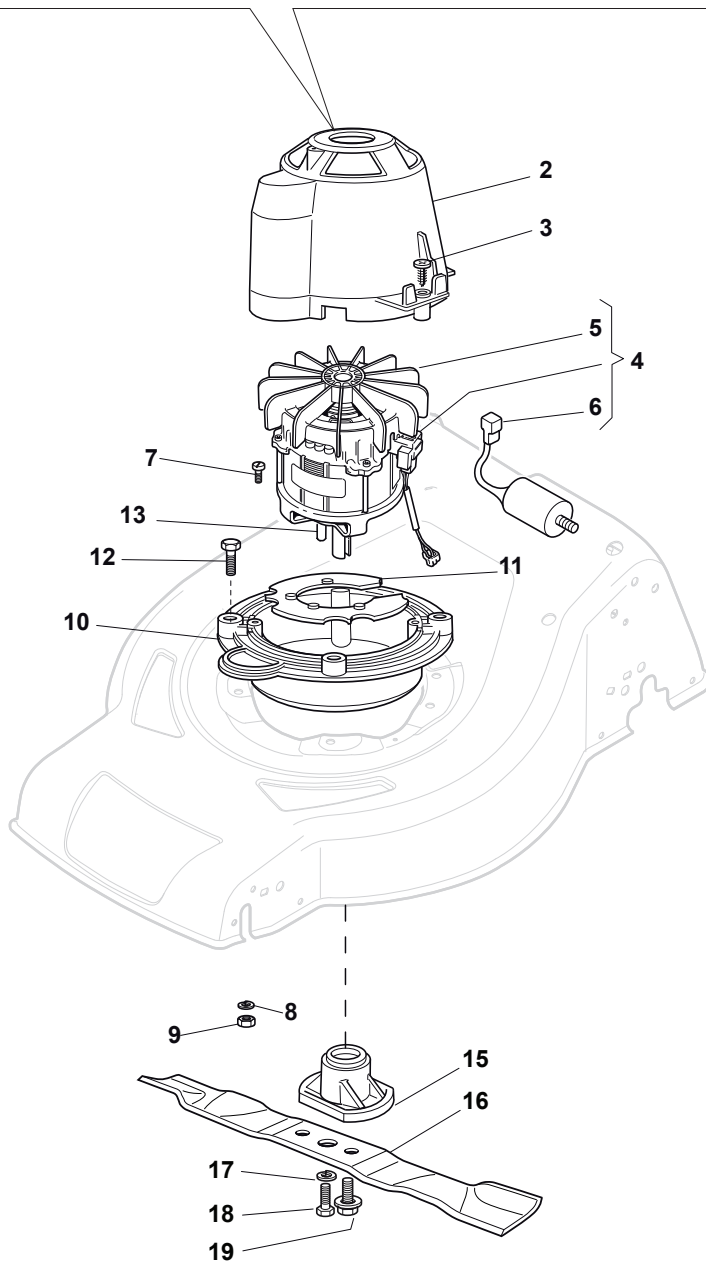

Electric Motor and Covers

POS	PART. NO	Q.ty	DESCRIPTION	DESCRIZIONE	DESCRIPTION	BESCHREIBUNG	REMARKS
1	112728680/0	2	Screw	Vite	Vis	Schraube	
2	322785210/0	1	Support, Cover	Supporto Capottina	Support Capot	Halter, Haube	
3	112728710/0	4	Screw	Vite	Vis	Schraube	
5	118740054/0	1	Fan Motor Atb	Ventola Per Motore	Ventilateur Moteur	Lüfter Motor Atb	
7	112735410/0	4	Screw	Vite	Vis	Schraube	
8	112583500/0	4	Grower	Grower	Grower	Federring	
9	112293200/0	4	Nut	Dado	Ecrou	Mutter	
10	322207211/4	1	Flange	Flangia	Bride	Flansch	without mulching
10	322207216/0	1	Flange	Flangia	Bride	Flansch	with mulching
11	322720360/2	1	Ventilation Screen	Schermo	Ecran Ventilation	Lüftungschirm	
12	112793700/0	4	Screw	Vite	Vis	Schraube	
13	112139440/0	1	Feather	Linguetta	Clavette	Keil	
15	322463186/3	1	Hub	Mozzo	Moyeu	Nabe	
16	181004346/3	1	Blade Standard	Coltello Standard	Lame Standard	Messer Standard	
16	181004397/0	1	Blade Winged	Coltello Alettato	Lame Ailettée	Messer Flügel	
17	112583500/0	2	Grower	Grower	Grower	Federring	
18	112793101/0	2	Screw	Vite	Vis	Schraube	
19	381004352/1	1	Screw	Vite	Vis	Schraube	
20	122055065/0	1	Cover, Black	Copertura, Nero	Couvre, Noir	Kappe, Schwarz	
21	122055045/1	1	Cover, Black	Capottina	Capot	Haube	
21	322055139/0	1	Cover, Yellow	Capottina Gialla	Capot Jaune	Haube Gelb	
22	122055058/0	1	Cover, Black	Copertura, Nero	Couvre, Noir	Kappe, Schwarz	
23	122055033/1	1	Cover, Black	Copertura, Nero	Couvre, Noir	Kappe, Schwarz