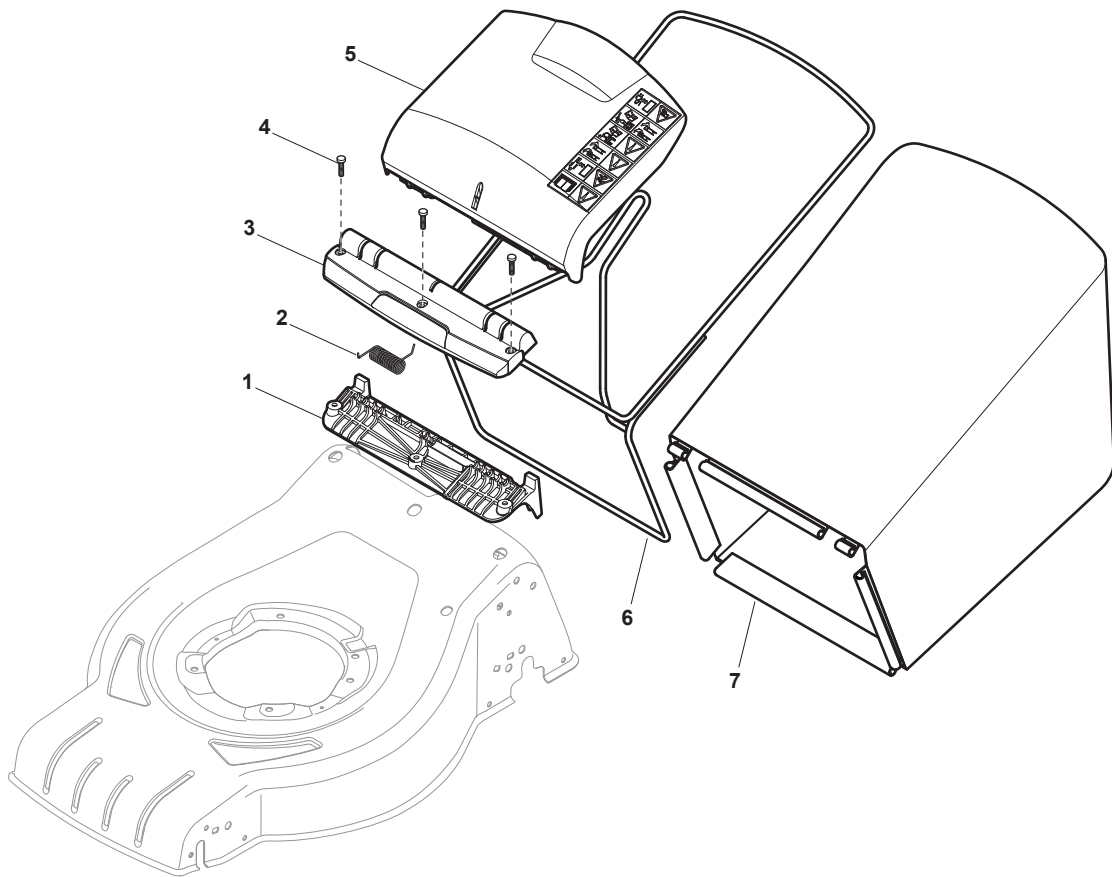

Electric Motor and Covers

POS	PART. NO	Q.ty	DESCRIPTION	DESCRIZIONE	DESCRIPTION	BESCHREIBUNG	REMARKS
1	112728680/0	2	Screw	Vite	Vis	Schraube	
2	322785210/0	1	Support, Cover	Supporto Capottina	Support Capot	Halter, Haube	
3	112728710/0	4	Screw	Vite	Vis	Schraube	
5	118740054/0	1	Fan Motor Atb	Ventola Per Motore	Ventilateur Moteur	Lüfter Motor Atb	
7	112735410/0	4	Screw	Vite	Vis	Schraube	
8	112583500/0	4	Grower	Grower	Grower	Federring	
9	112293200/0	4	Nut	Dado	Ecrou	Mutter	
10	322207211/4	1	Flange	Flangia	Bride	Flansch	without mulching
10	322207216/0	1	Flange	Flangia	Bride	Flansch	with mulching
11	322720360/2	1	Ventilation Screen	Schermo	Ecran Ventilation	Lüftungschirm	
12	112793700/0	4	Screw	Vite	Vis	Schraube	
13	112139440/0	1	Feather	Linguetta	Clavette	Keil	
15	322463186/3	1	Hub	Mozzo	Moyeu	Nabe	
16	181004346/3	1	Blade Standard	Coltello Standard	Lame Standard	Messer Standard	
16	181004397/0	1	Blade Winged	Coltello Alettato	Lame Ailettée	Messer Flügel	
17	112583500/0	2	Grower	Grower	Grower	Federring	
18	112793101/0	2	Screw	Vite	Vis	Schraube	
19	381004352/1	1	Screw	Vite	Vis	Schraube	
20	122055065/0	1	Cover, Black	Copertura, Nero	Couvre, Noir	Kappe, Schwarz	
21	122055045/1	1	Cover, Black	Capottina	Capot	Haube	
21	322055139/0	1	Cover, Yellow	Capottina Gialla	Capot Jaune	Haube Gelb	
22	122055058/0	1	Cover, Black	Copertura, Nero	Couvre, Noir	Kappe, Schwarz	
23	122055033/1	1	Cover, Black	Copertura, Nero	Couvre, Noir	Kappe, Schwarz	