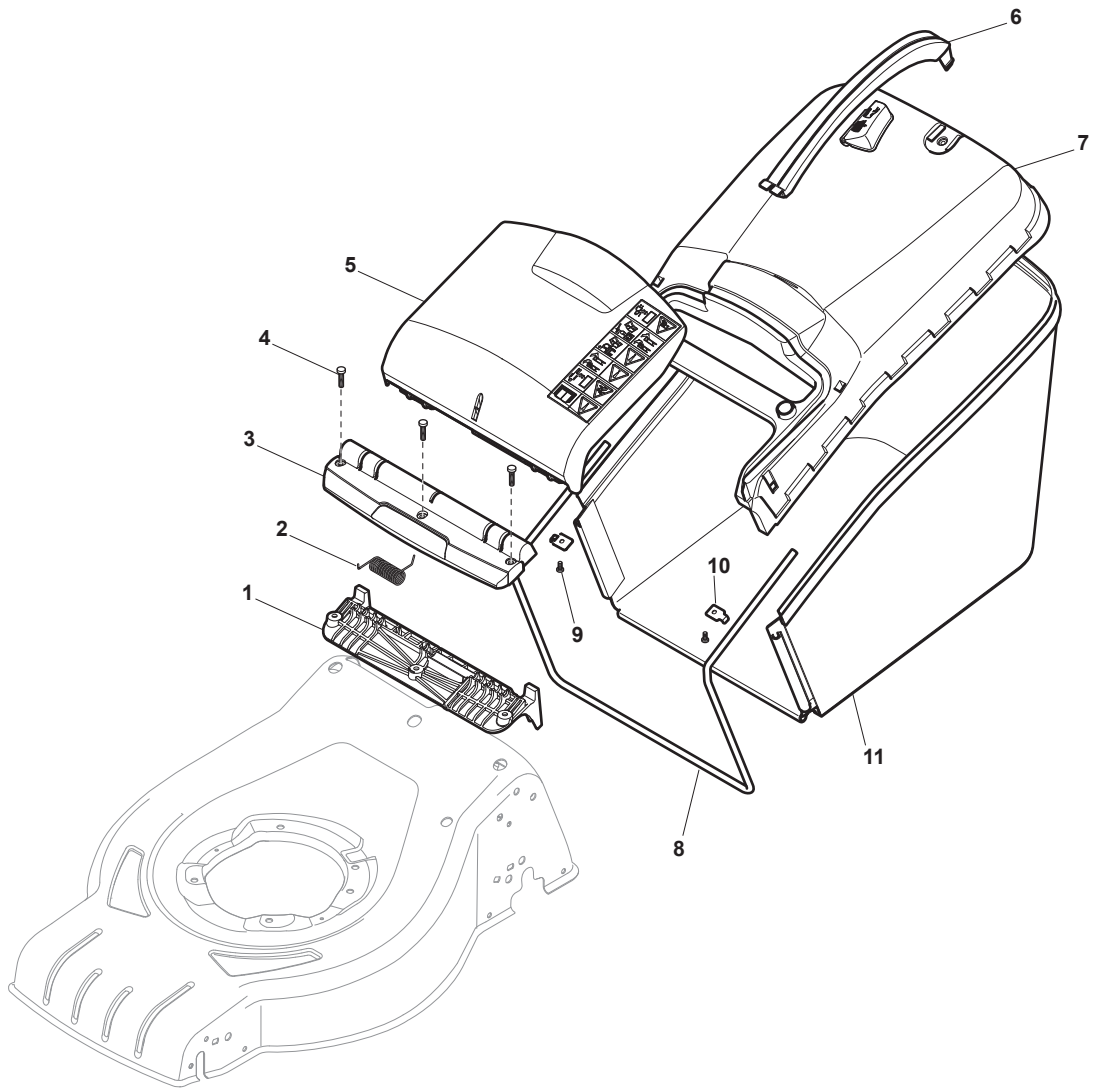

Grass-Catcher

POS	PART. NO	Q.ty	DESCRIPTION	DESCRIZIONE	DESCRIPTION	BESCHREIBUNG	REMARKS
1	322785331/0	1	Support	Supporto	Support	Halter	
2	122450464/0	1	Spring	Molla	Ressort	Feder	
3	322109554/0	1	Cover, Black	Copertura, Nero	Couvre, Noir	Kappe, Schwarz	Black
3	322109556/0	1	Cover, Yellow	Capottina Gialla	Capot Jaune	Haube Gelb	Yellow
4	112728699/0	3	Screw	Vite	Vis	Schraube	
5	322600206/1	1	Stone-Guard Black	Parasassi Nero	Pare-Pierres	Prallblech	Black
5	322600214/1	1	Stone-Guard Yellow	Parasassi Giallo	Pare-Pierres, Jaune	Prallblech, Gelb	Yellow
6	322393644/0	1	Handle, Black	Maniglia, Nero	Poignee, Noir	Griff, Schwarz	Black
6	322393715/0	1	Handle, Grey	Maniglia Grigio	Poignée Gris	Griff, Grau	Grey NCSS-N
7	381486016/0A	1	Grass-Box, Upper Part Yellow	Sacco, Parte Superiore Giallo	Sac, Partie Superieure Jaune	Korb, Oberteil Gelb	Yellow
7	381486018/0	1	Grass-Box, Upper Part Black	Sacco, Parte Sup. Nero	Sac, Partie Sup. Noir	Korb, Oberteil, Schwarz	Black
8	122608561/0	1	Stiffening Lower	Rinforzo Inf	Réinforcement Inf	Verstärkung Untere	
9	112728692/0	2	Screw	Vite	Vis	Schraube	
10	322545159/0	2	Plate	Piastrina	Plaquette	Plättchen	
11	181002318/0	1	Box, Fabric	Sacco, Tela	Sac, Toile	Sack, Tuck