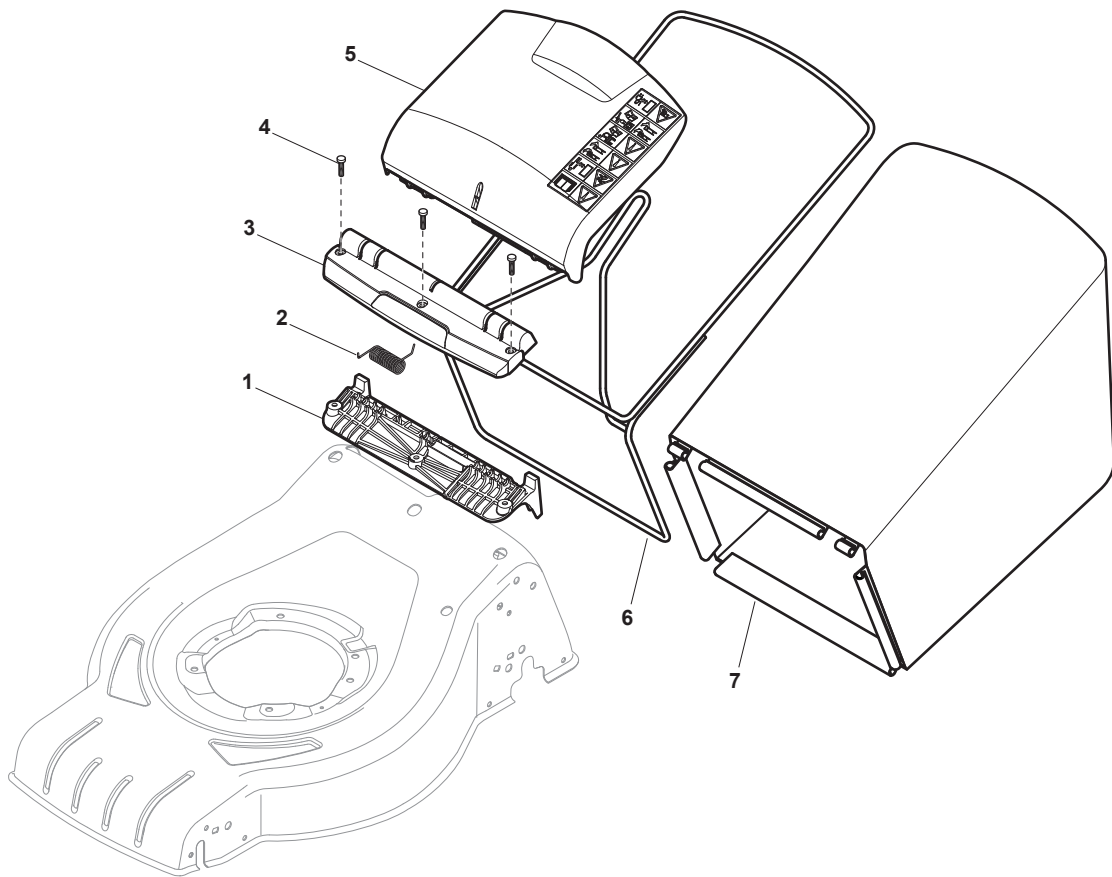

Electric Motor and Covers							
POS	PART. NO	Q.ty	DESCRIPTION	DESCRIZIONE	DESCRIPTION	BESCHREIBUNG	REMARKS
1	112728680/0	2	Screw	Vite	Vis	Schraube	
2	322785210/0	1	Support, Cover	Supporto Capottina	Support Capot	Halter, Haube	
3	112728710/0	4	Screw	Vite	Vis	Schraube	
5	118740054/0	1	Fan Motor Atb	Ventola Per Motore	Ventilateur Moteur	Lüfter Motor Atb	
7	112735410/0	4	Screw	Vite	Vis	Schraube	
8	112583500/0	4	Grower	Grower	Grower	Federring	
9	112293200/0	4	Nut	Dado	Ecrou	Mutter	
10	322207211/4	1	Flange	Flangia	Bride	Flansch	without mulching
10	322207216/0	1	Flange	Flangia	Bride	Flansch	with mulching
11	322720360/2	1	Ventilation Screen	Schermo	Ecran Ventilation	Lüftungschirm	
12	112793700/0	4	Screw	Vite	Vis	Schraube	
13	112139440/0	1	Feather	Linguetta	Clavette	Keil	
15	322463186/3	1	Hub	Mozzo	Moyeu	Nabe	
16	181004346/3	1	Blade Standard	Coltello Standard	Lame Standard	Messer Standard	
16	181004397/0	1	Blade Winged	Coltello Alettato	Lame Ailette	Messer Flügel	
17	112583500/0	2	Grower	Grower	Grower	Federring	
18	112793101/0	2	Screw	Vite	Vis	Schraube	
19	381004352/1	1	Screw	Vite	Vis	Schraube	
20	122055065/0	1	Cover, Black	Copertura, Nero	Couvre, Noir	Kappe, Schwarz	
21	122055045/1	1	Cover, Black	Capottina	Capot	Haube	
21	322055139/0	1	Cover, Yellow	Capottina Gialla	Capot Jaune	Haube Gelb	
22	122055058/0	1	Cover, Black	Copertura, Nero	Couvre, Noir	Kappe, Schwarz	
23	122055033/1	1	Cover, Black	Copertura, Nero	Couvre, Noir	Kappe, Schwarz	