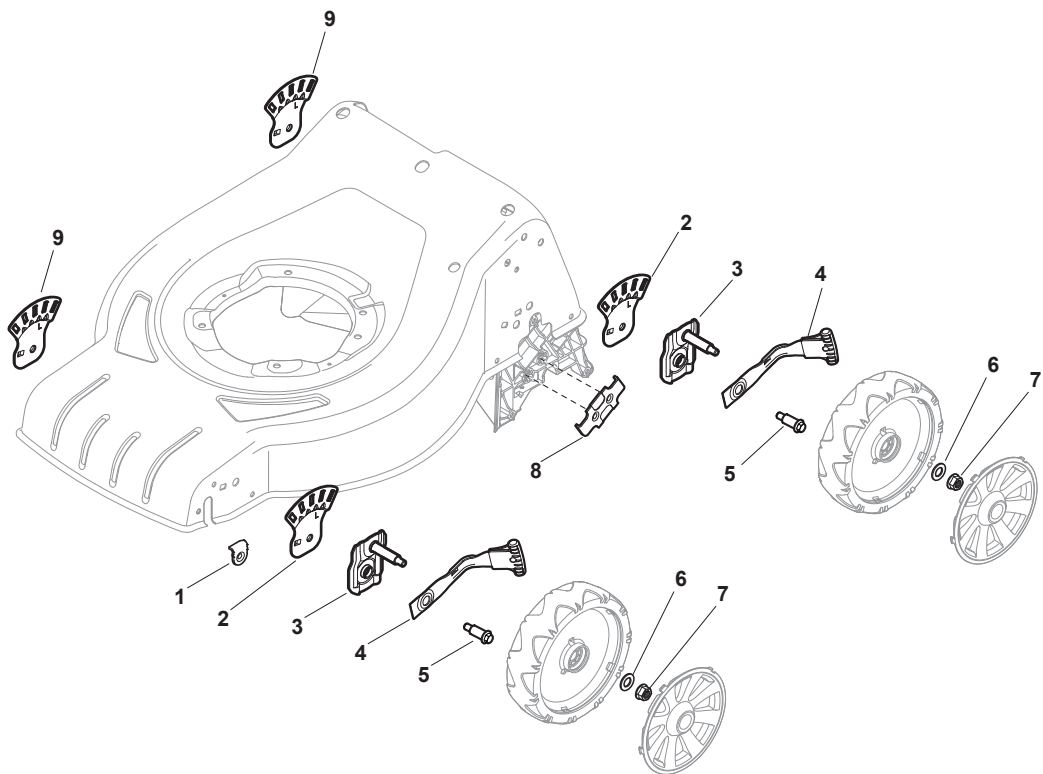

Deck And Height Adjusting

POS	PART. NO	Q.ty	DESCRIPTION	DESCRIZIONE	DESCRIPTION	BESCHREIBUNG	REMARKS
1	322545189/0	2	Plate	Piastrina	Plaquette	Plättchen	
2	322735597/1	2	Sector, Height Adjustment	Settore Regolazione Altezza	Secteur Reglage Hauteur	Sektor, Höheverstellung	
3	381005141/0	4	Support, Wheel	Supporto Ruota	Support Roue	Halter, Rad	
4	381003354/0	4	Lever, Height Adjustment	Leva Regolazione Altezza	Levier Reglage Hauteur	Hebel, Höheverstellung	
5	122519811/0	4	Pin	Perno	Pivot	Bolzen	
6	112521350/0	4	Washer	Rosetta	Rondelle	Scheibe	
7	112155000/0	4	Nut	Dado	Ecrou	Mutter	
8	322545211/0	2	Plate	Piastrina	Plaquette	Plättchen	
9	322735595/1	2	Sector, Height Adjustment	Settore Regolazione Altezza	Secteur Reglage Hauteur	Sektor, Höheverstellung