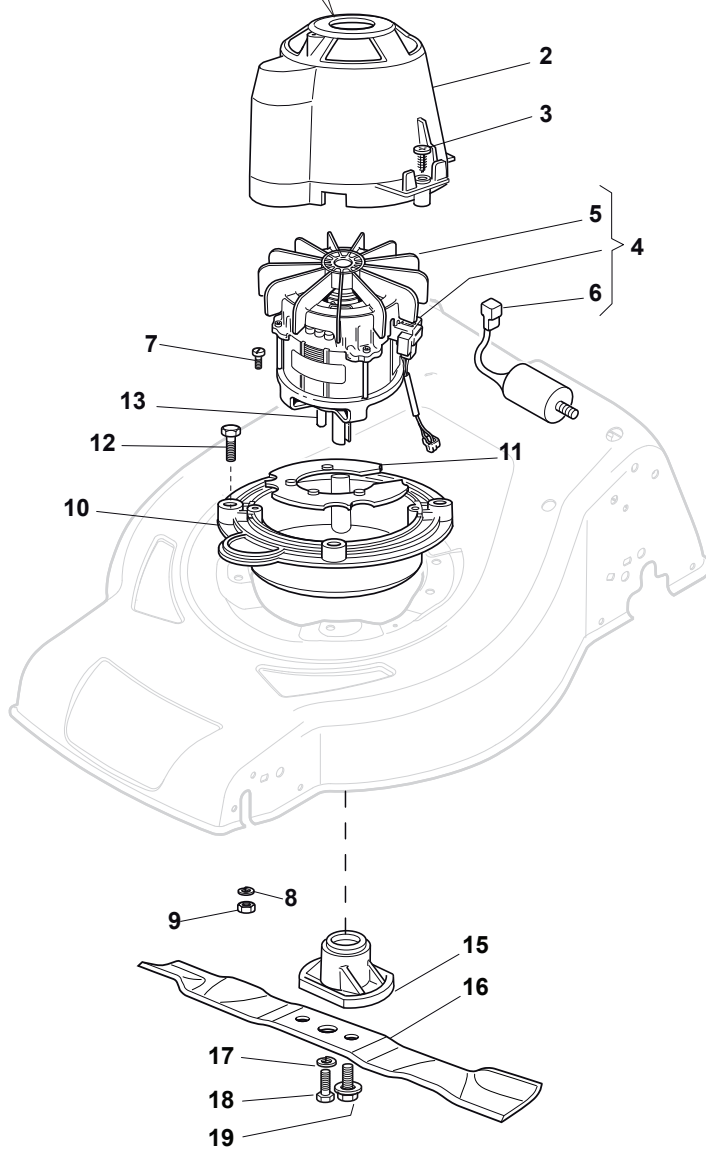

Electric Motor and Covers							
POS	PART. NO	Q.ty	DESCRIPTION	DESCRIZIONE	DESCRIPTION	BESCHREIBUNG	REMARKS
1	112728680/0	2	Screw	Vite	Vis	Schraube	
2	322785210/0	1	Support, Cover	Supporto Capottina	Support Capot	Halter, Haube	
3	112728710/0	4	Screw	Vite	Vis	Schraube	
5	118740054/0	1	Fan Motor Atb	Ventola Per Motore	Ventilateur Moteur	Lüfter Motor Atb	
7	112735410/0	4	Screw	Vite	Vis	Schraube	
8	112583500/0	4	Grower	Grower	Grower	Federring	
9	112293200/0	4	Nut	Dado	Ecrou	Mutter	
10	322207211/4	1	Flange	Flangia	Bride	Flansch	without mulching
10	322207216/0	1	Flange	Flangia	Bride	Flansch	with mulching
11	322720360/2	1	Ventilation Screen	Schermo	Ecran Ventilation	Lüftungschirm	
12	112793700/0	4	Screw	Vite	Vis	Schraube	
13	112139440/0	1	Feather	Linguetta	Clavette	Keil	
15	322463186/3	1	Hub	Mozzo	Moyeu	Nabe	
16	181004346/3	1	Blade Standard	Coltello Standard	Lame Standard	Messer Standard	
16	181004397/0	1	Blade Winged	Coltello Alettato	Lame Ailette	Messer Flügel	
17	112583500/0	2	Grower	Grower	Grower	Federring	
18	112793101/0	2	Screw	Vite	Vis	Schraube	
19	381004352/1	1	Screw	Vite	Vis	Schraube	
20	122055065/0	1	Cover, Black	Copertura, Nero	Couvre, Noir	Kappe, Schwarz	
21	122055045/1	1	Cover, Black	Capottina	Capot	Haube	
21	322055139/0	1	Cover, Yellow	Capottina Gialla	Capot Jaune	Haube Gelb	
22	122055058/0	1	Cover, Black	Copertura, Nero	Couvre, Noir	Kappe, Schwarz	
23	122055033/1	1	Cover, Black	Copertura, Nero	Couvre, Noir	Kappe, Schwarz