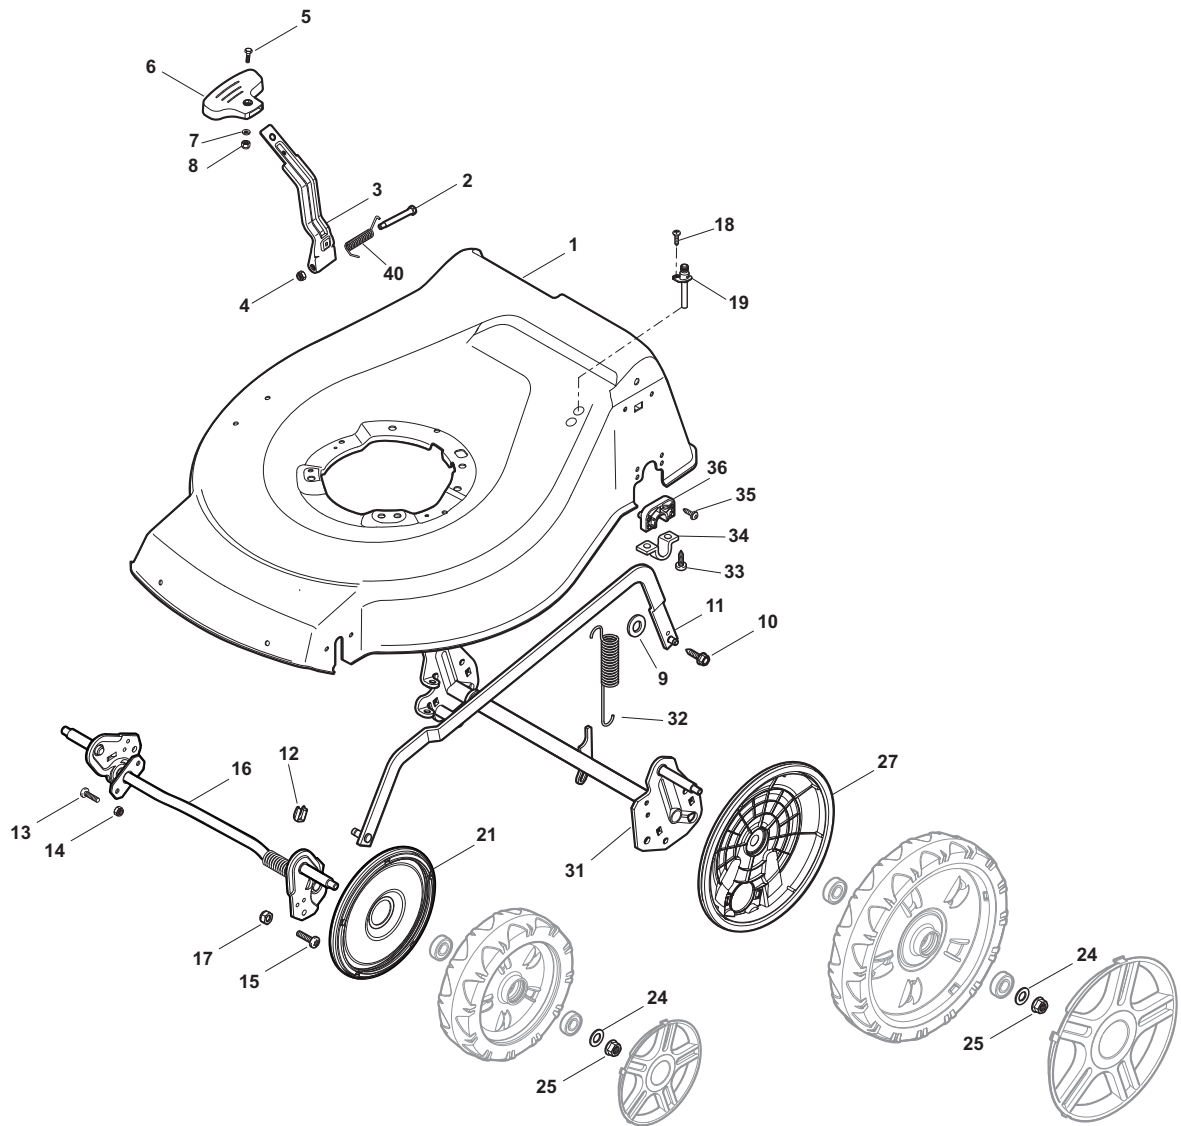

POS	PART. NO	Q.ty	DESCRIPTION	DESCRIZIONE	DESCRIPTION	BESCHREIBUNG	REMARKS
1	381004536/0	1	Deck Red	Chassis Rosso	Châssis Rouge	Gehäuse Rot	
1	381004538/0	1	Deck Red	Chassis Rosso	Châssis Rouge	Gehäuse Rot	Side Discharge
1	381004562/0	1	Deck Yellow	Chassis Giallo	Châssis Jaune	Gehäuse Gelb	
2	122534131/0	1	Pin	Perno	Pivot	Bolzen	
3	381003398/0	1	Lever, Height Adjustment	Leva Regolazione Altezza	Levier Reglage Hauteur	Hebel, Höneverstellung	
4	112154510/0	1	Nut	Dado	Ecrou	Mutter	
5	112788512/0	1	Screw	Vite	Vis	Schraube	
6	322394503/0	1	Knob	Manopolina	Poignée	Griff	
7	112521310/0	1	Washer	Rosetta	Rondelle	Scheibe	
8	112150000/0	1	Nut	Dado	Ecrou	Mutter	
9	112369500/0	1	Elastic Washer	Disco Elastico	Disque Elastique	Federscheibe	
10	122943013/0	1	Screw	Vite	Vis	Schraube	
11	381002030/0	1	Rod, Height Adjustment	Asta Comando Regol. Altezza	Tige Commande Reglage Hauteur	Stange, Höneverstellung	
12	112436051/0	1	Plate	Piastrina	Plaquette	Plättchen	
13	112727803/0	3	Screw	Vite	Vis	Schraube	
14	112154510/0	3	Nut	Dado	Ecrou	Mutter	
15	112727801/0	1	Screw	Vite	Vis	Schraube	
16	381002883/1	1	Axle, Front Wheels	Asse Ruote Anteriori	Axe Roues Avant	Achse, Vorderrad	
17	112154510/0	1	Nut	Dado	Ecrou	Mutter	
18	112728450/0	1	Screw	Vite	Vis	Schraube	
19	322034002/0	1	Washing Connection	Attacco Acqua Lavaggio	Attaque Lavage	Waschenverbindung	
21	322600145/0	2	Protection, Wheel	Protezione Ruote	Protection Roue	Schütz, Räder	
24	112521350/0	4	Washer	Rosetta	Rondelle	Scheibe	
25	112155000/0	4	Nut	Dado	Ecrou	Mutter	
27	322600208/0	2	Protection, Wheel	Protezione Ruote	Protection Roue	Schütz, Räder	
31	381302831/0	1	Axle, Rear Wheels	Asse Ruote Posteriore	Axe Roues Arriere	Achse, Hinterrad	
32	122450460/0	1	Spring	Molla	Ressort	Feder	
33	112728697/0	4	Screw	Vite	Vis	Schraube	
34	322545152/0	2	Plate	Piastrina	Plaquette	Plättchen	
35	112728697/0	4	Screw	Vite	Vis	Schraube	
36	322785304/1	2	Support	Supporto	Support	Halter	
40	122446192/0	1	Spring	Molla	Ressort	Feder