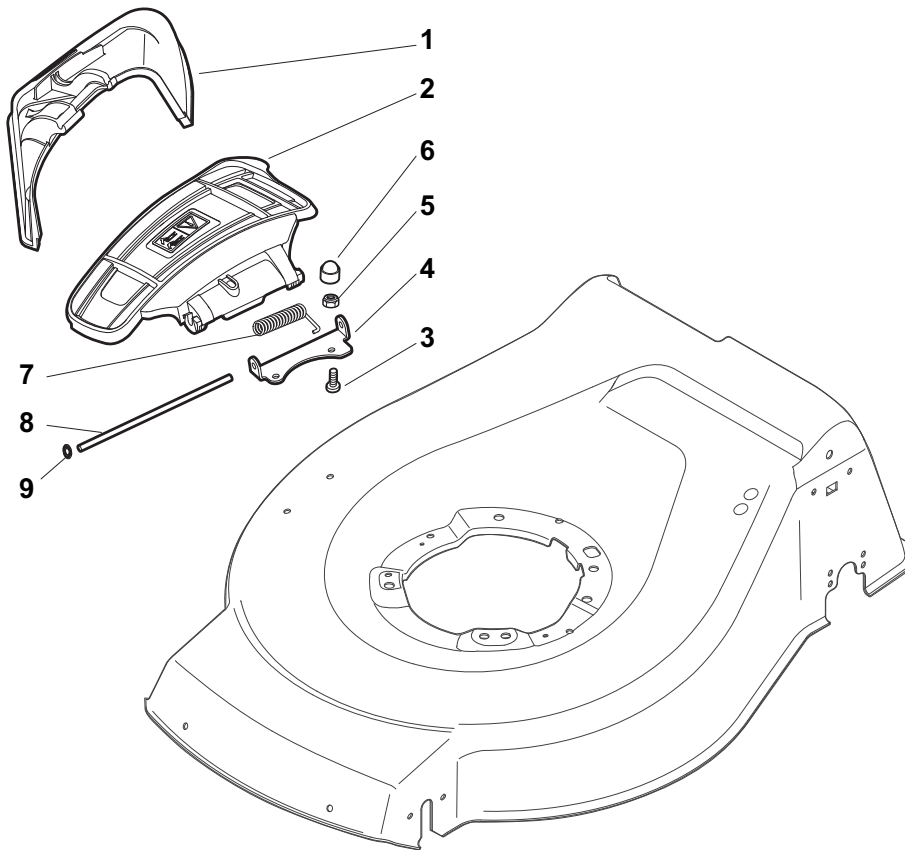

POS	PART. NO	Q.ty	DESCRIPTION	DESCRIZIONE	DESCRIPTION	BESCHREIBUNG	REMARKS
1	322108295/0	1	Stone-Guard	Parasassi	Pare-Pierres	Prallblech	
2	322600195/0	1	Ejection Guard	Protezione Uscita	Protection Sortie	Auswurfschutz	
3	112727803/0	2	Screw	Vite	Vis	Schraube	
4	322806643/0	1	Fulcrum Pin	Perno Fulcro	Pivot	Gelenkpunkt	
5	112154510/0	2	Nut	Dado	Ecrou	Mutter	
6	118203853/0	2	Protection	Cappuccio	Capuchon	Stecker	
7	122450456/0	1	Spring	Molla	Ressort	Feder	
8	122517869/0	1	Pin	Perno	Pivot	Bolzen	
9	112604896/0	2	Crown Fastener	Fissatore A Corona	Fixateur A Couronne	Kronescheibe