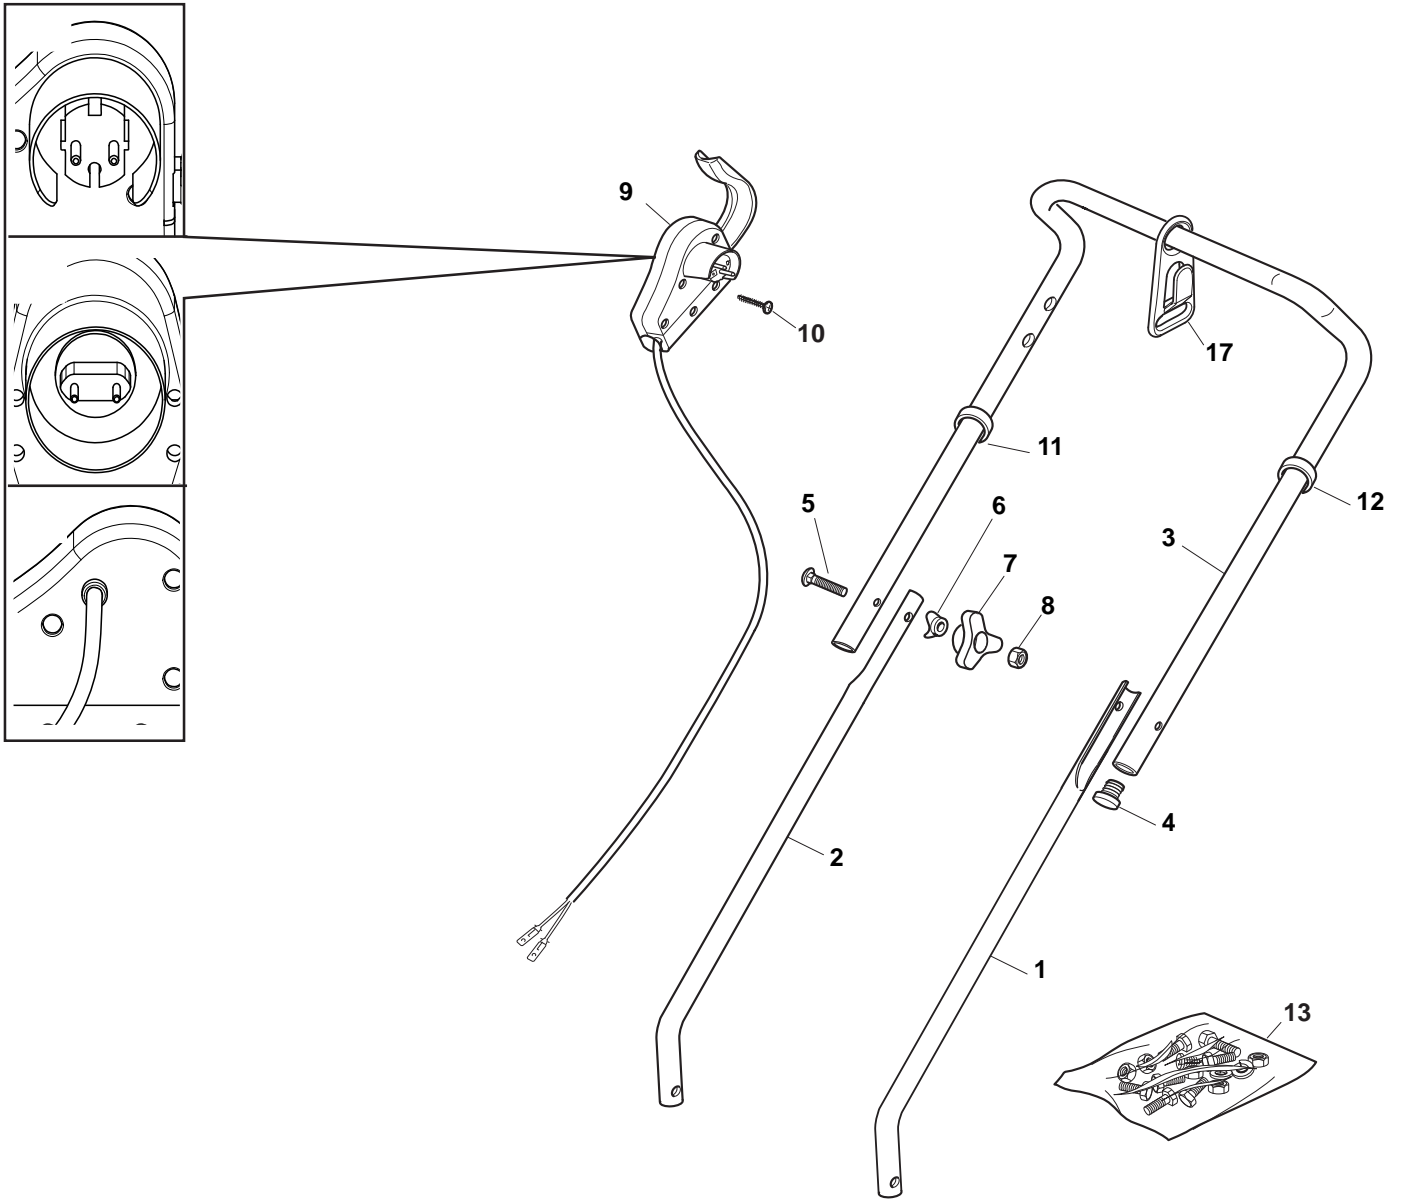

POS	PART. NO	Q.ty	DESCRIPTION	DESCRIZIONE	DESCRIPTION	BESCHREIBUNG	REMARKS
1	381006940/2	1	Handle, L Lower	Manico, Parte Inf Sx	Mancheron, Partie Inferieure G	Holm, Linke Unterteil	
2	381006939/2	1	Handle, R Lower	Manico, Parte Inf Dx	Mancheron, Partie Inferieure	Holm, Rechte Unterteil	
3	381006941/4	1	Handle, Upper Part	Manico, Parte Sup	Mancheron, Partie Superieure	Holm, Oberteil	
4	118566116/0	2	Cap	Puntale	Bouchon	Gummistopfen	
5	112815245/0	2	Screw	Vite	Vis	Schraube	
6	122680006/1	2	Washer	Rosetta	Rondelle	Scheibe	
7	122399900/0	2	Knob	Manopolina	Poignée	Griff	
8	112293200/0	2	Nut	Dado	Ecrou	Mutter	
9	118710627/1	1	Dead Hand Switch	Salvatore	Int. Main Morte	Tot Manschalter	SEV
9	381600500/2	1	Dead Hand Switch	Salvatore	Int. Main Morte	Tot Manschalter	CE
9	381600501/2	1	Dead Hand Switch	Salvatore	Int. Main Morte	Tot Manschalter	CH
9	381600502/2	1	Dead Hand Switch	Salvatore	Int. Main Morte	Tot Manschalter	UK
10	112728701/0	2	Screw	Vite	Vis	Schraube	
11	122192000/1	1	Clamp	Staffa	Etrier	Bride	
12	122192151/0	1	Fairlead	Fermacavo	Fixation Cable	Kabelbefestigung	
13	381008669/0	1	Outfit, Screws	Dotazione Viteria	Dotation Visserie	Satz, Schrauben	
17	322195101/4	1	Fairlead	Fermacavo	Fixation Cable	Kabelbefestigung