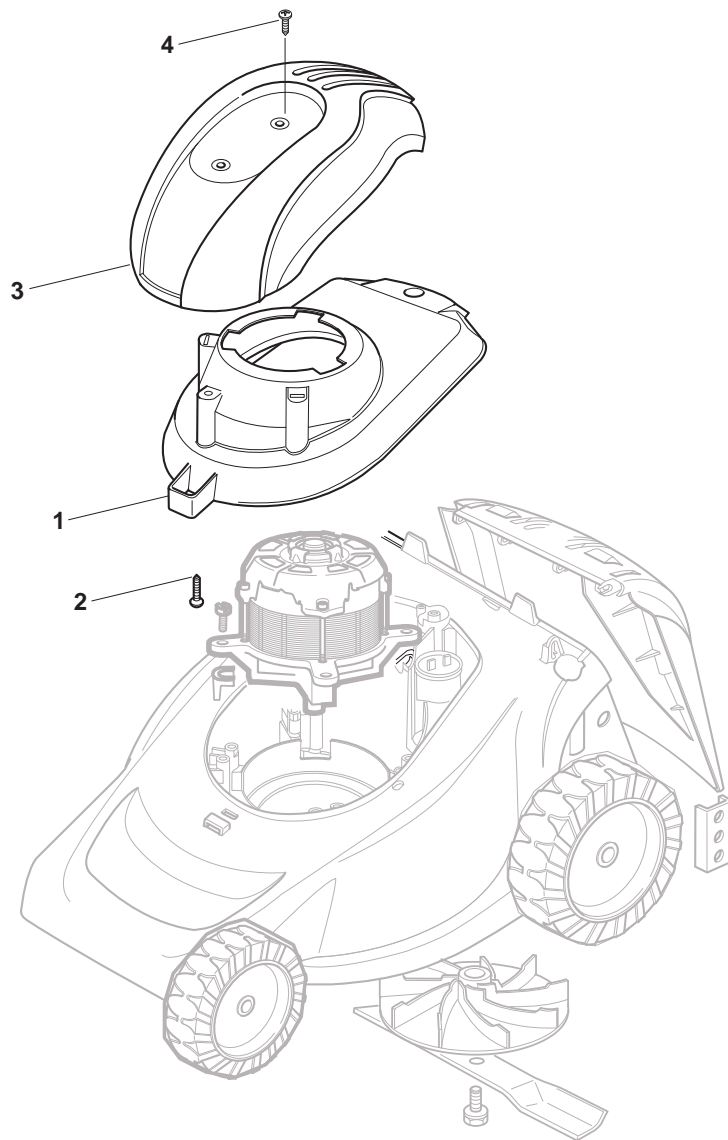

POS	PART. NO	Q.ty	DESCRIPTION	DESCRIZIONE	DESCRIPTION	BESCHREIBUNG	REMARKS
1	322055050/2	1	Support, Cover	Supporto Capottina	Support Capot	Halter, Haube	
2	112728450/0	1	Screw	Vite	Vis	Schraube	
3	122055049/1	1	Cover	Capottina	Capot	Haube	
4	112728535/0	1	Screw	Vite	Vis	Schraube