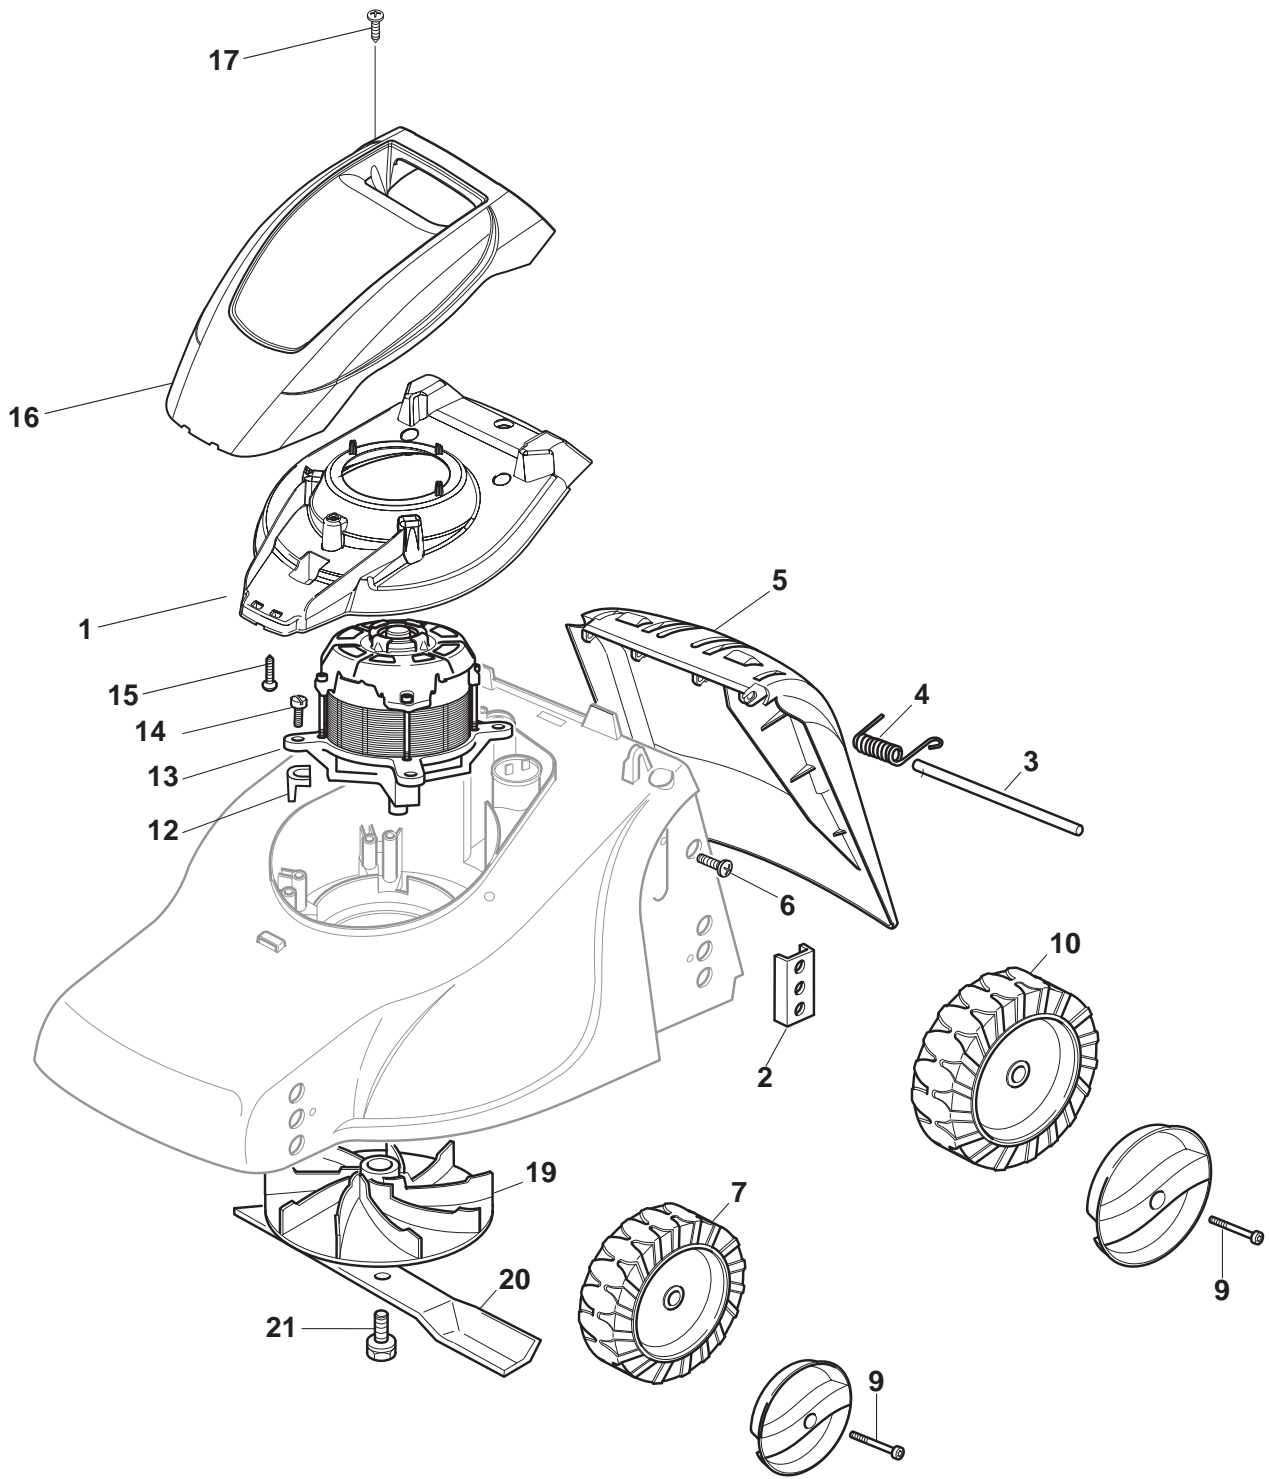

ILLUSTRATED PARTS LIST

C 390

- Use GLOBAL GARDEN PRODUCT Genuine Spare Parts specified in the parts list for repair and/or replacement.
- The contents described in the parts list may change due to improvement.
- The drawings of the spare parts are only indicative and might not represent the part in question exactly.
- The indications "right" - "left" - "front" - "rear" refer to the position of the operator when using the machine.
- When placing orders of parts for repair and/or replacement, make sure that the illustrated parts list is the one applying to the machine's year of manufacture, as shown on the identification plate attached to the machine.

POS	PART. NO	Q.ty	DESCRIPTION	DESCRIZIONE	DESCRIPTION	BESCHREIBUNG	REMARKS
1	322055203/0	1	Support, Cover Black	Supporto Capottina Nero	Support Capot Noir	Halter, Haube Schwarz	
2	322785087/1	4	Support, Wheels	Supporto Ruote	Support Roue	Halter, Rad	
3	122512530/0	1	Pin	Perno	Pivot	Bolzen	
4	122450250/0	1	Spring	Molla	Ressort	Feder	
5	322600055/2	1	Stone-Guard	Parasassi	Pare-Pierres	Prallblech	
6	112728450/0	2	Screw	Vite	Vis	Schraube	
7	122686083/0	2	Wheel Ø 130	Ruota Ø 130	Roue Ø 130	Rad Ø 130	
9	122524337/0	4	Pin	Perno	Pivot	Bolzen	
10	122686085/0	2	Wheel Ø 160	Ruota Ø 160	Roue Ø 160	Rad Ø 160	
12	122167700/0	4	Spacer	Distanziale	Entretoise	Distanzring	
13	118563705/0	1	Motor SUMEC	Motore SUMEC	Moteur SUMEC	Motor SUMEC	1000W 230V/60HZ
14	112735410/0	4	Screw	Vite	Vis	Schraube	
15	112728450/0	2	Screw	Vite	Vis	Schraube	
16	322055206/0	1	Grey Cover	Capottina Grigio	Capot Gris	Haube Gelb	
17	112728535/0	3	Screw	Vite	Vis	Schraube	
19	322465602/1	1	Hub Fan	Mozzo Girante	Moyeu Ventilateur	Läufendenabe	
20	181004142/0	1	Blade Standard	Coltello Standard	Lame Standard	Messer Standard	
21	381004352/1	1	Screw	Vite	Vis	Schraube	