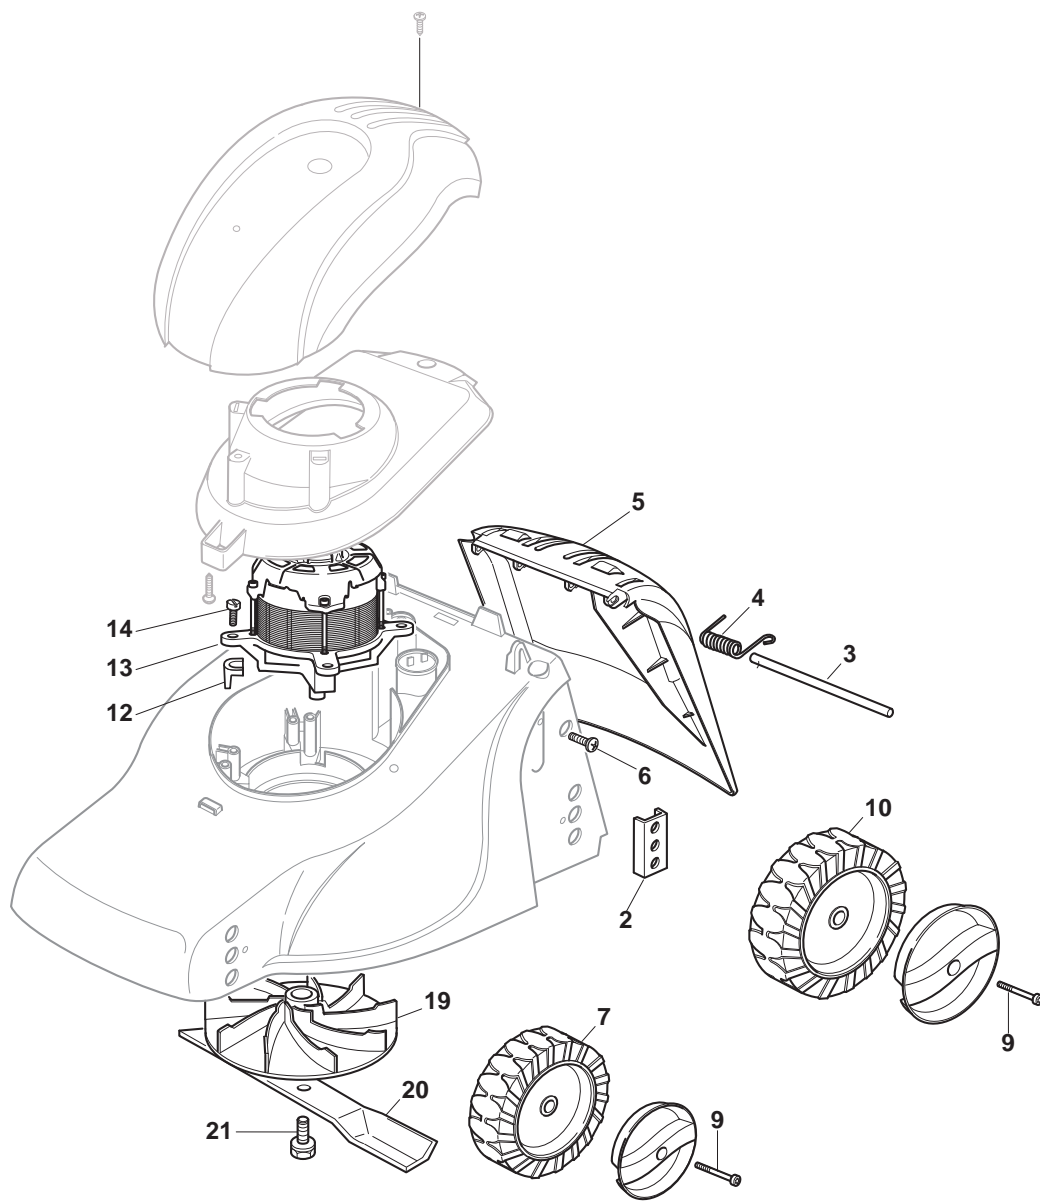

POS	PART. NO	Q.ty	DESCRIPTION	DESCRIZIONE	DESCRIPTION	BESCHREIBUNG	REMARKS
2	322785087/1	4	Support, Wheels	Supporto Ruote	Support Roue	Halter, Rad	
3	122512601/0	1	Pin	Perno	Pivot	Bolzen	
4	122450250/0	1	Spring	Molla	Ressort	Feder	
5	322600056/3	1	Stone-Guard	Parasassi	Pare-Pierres	Prallblech	
6	112728450/0	2	Screw	Vite	Vis	Schraube	
7	122686083/0	2	Wheel Ø 130	Ruota Ø 130	Roue Ø 130	Rad Ø 130	
9	122524337/0	4	Pin	Perno	Pivot	Bolzen	
10	122686085/0	2	Wheel Ø 160	Ruota Ø 160	Roue Ø 160	Rad Ø 160	
12	122167700/0	4	Spacer	Distanziale	Entretoise	Distanzring	
13	118563658/0	1	Motor	Motore	Moteur	Motor	1000W
13	118563657/0	1	Motor	Motore	Moteur	Motor	900W
13	118563659/0	1	Motor	Motore	Moteur	Motor	1100W
13	118563680/0	1	Motor	Motore	Moteur	Motor	1300W
14	112735410/0	4	Screw	Vite	Vis	Schraube	
19	322465602/1	1	Hub Fan	Mozzo Girante	Moyeu Ventilateur	Läufendenabe	
20	181004142/0	1	Blade Winged	Coltello Alettato	Lame Ailetée	Messer Flügel	
21	381004352/1	1	Screw	Vite	Vis	Schraube