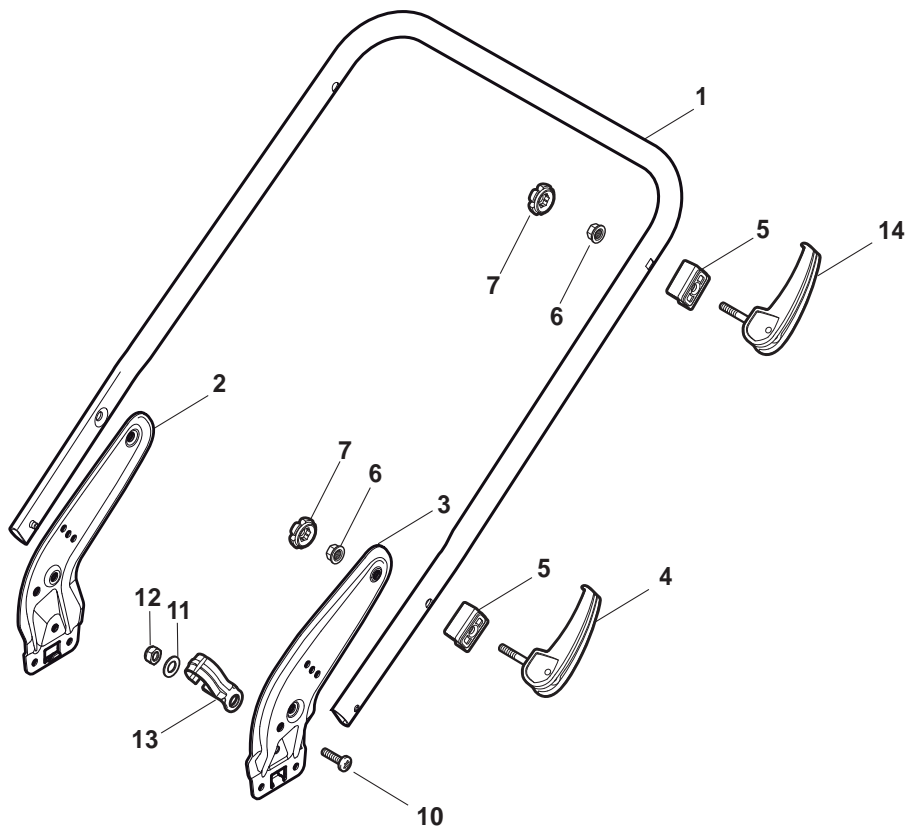

POS	PART. NO	Q.ty	DESCRIPTION	DESCRIZIONE	DESCRIPTION	BESCHREIBUNG	REMARKS
1	381006719/0	1	Handle, Lower Part	Parte Inf Maniglia	Poignée, Partie Inferieure	Griff, Unterteil	Black
1	381006720/0	1	Handle, Lower Part	Parte Inf Maniglia	Poignée, Partie Inferieure	Griff, Unterteil	Grey
2	381005149/0	1	Bracket, R	Staffa Dx	Etrier Droit	Steigbügel, Rechte	
3	381005151/0	1	Bracket, L	Staffa Sx	Etrier Gauche	Steigbügel, Linke	
4	381003253/0	2	Handle	Maniglia	Poignée	Griff	
5	322680016/0	4	Support	Supporto	Support	Halter	
6	122131750/0	4	Nut	Dado	Ecrou	Mutter	
7	322399835/0	4	Knob	Manopolina	Poignée	Griff	
10	112760605/0	2	Screw	Vite	Vis	Schraube	
11	125038002/1	2	Bush	Bussola	Douille	Büchse	
12	112155000/0	2	Nut	Dado	Ecrou	Mutter	
13	322192156/0	1	Fair Led	Fascetta	Collier	Bowdenzughalter	
14	381103350/0	2	Handle	Maniglia	Poignée	Griff