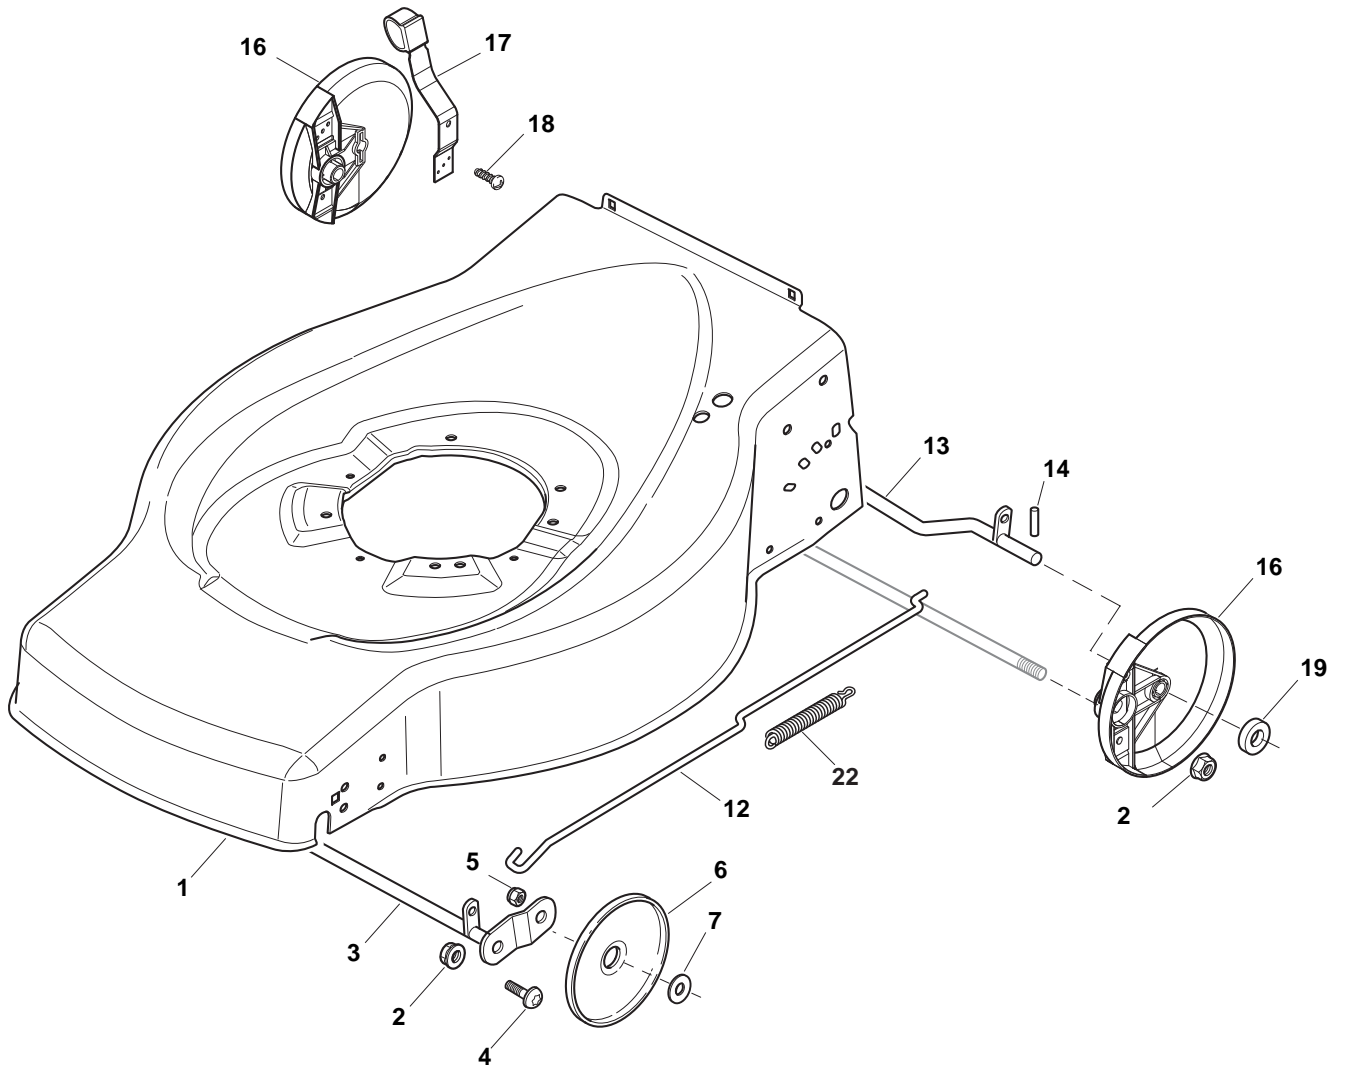

ILLUSTRATED PARTS LIST

ESL 534 TR

- Use GLOBAL GARDEN PRODUCT Genuine Spare Parts specified in the parts list for repair and/or replacement.
- The contents described in the parts list may change due to improvement.
- The drawings of the spare parts are only indicative and might not represent the part in question exactly.
- The indications "right" - "left" - "front" - "rear" refer to the position of the operator when using the machine.
- When placing orders of parts for repair and/or replacement, make sure that the illustrated parts list is the one applying to the machine's year of manufacture, as shown on the identification plate attached to the machine.

THIS INFORMATION IS NOT INTENDED FOR SALE OR RESALE, AND THIS NOTICE MUST REMAIN ON ALL COPIES.

GLOBAL GARDEN PRODUCTS

POS	PART. NO	Q.ty	DESCRIPTION	DESCRIZIONE	DESCRIPTION	BESCHREIBUNG	REMARKS
1	381003703/0	1	Deck Red	Chassis Rosso	Châssis Rouge	Gehäuse Rot	
2	122131750/0	2	Nut	Dado	Ecrou	Mutter	
3	381000153/0	1	Axle, Front Wheels	Asse Ruote Anteriori	Axe Roues Avant	Achse, Vorderrad	
4	112760600/0	2	Screw	Vite	Vis	Schraube	
5	112155000/0	2	Nut	Dado	Ecrou	Mutter	
6	322600095/0	2	Protection, Wheel	Protezione Ruote	Protection Roue	Schütz, Räder	
7	325670011/0	2	Washer	Rosetta	Rondelle	Scheibe	
12	122033319/0	1	Adjustment Rod	Asta Regolazione	Tige Reglage	Verstellungstange	
13	381000159/0	2	Axle, Rear Wheels	Asse Ruote Posteriore	Axe Roues Arriere	Achse, Hinterrad	
14	122753001/0	2	Pin	Perno	Pivot	Bolzen	
16	322600106/1	2	Protection, Wheel	Protezione Ruote	Protection Roue	Schütz, Räder	
17	381003303/0	1	Lever, Height Adjustment	Leva Regolazione Altezza	Levier Reglage Hauteur	Hebel, Höneverstellung	
18	112728689/0	2	Screw	Vite	Vis	Schraube	
19	322170622/0	4	Spacer	Distanziale	Entretoise	Distanzring	
22	122446186/0	1	Spring	Molla	Ressort	Feder	Only 534 Model