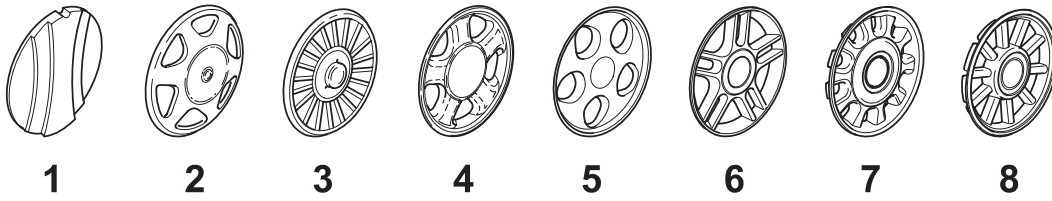

POS	PART. NO	Q.ty	DESCRIPTION	DESCRIZIONE	DESCRIPTION	BESCHREIBUNG	REMARKS
1	122034508/0	4	Bush	Bussola	Douille	Büchse	
2	322686091/1	2	Wheel Ø 165	Ruota Ø 165	Roue Ø 165	Rad Ø 165	
7	122524341/0	2	Pin	Perno	Pivot	Bolzen	
8	322110381/0	2	Hub Cap	Coprimozzo	Couvre-Moyeu	Radkappe	
9	322120109/0	2	Ring Gear	Corona	Couronne	Kranz	
10	322170622/0	2	Spacer	Distanziale	Entretoise	Distanzring	
11	122034508/0	4	Bush	Bussola	Douille	Büchse	
12	322686093/0	2	Wheel Ø 190	Ruota Ø 190	Roue Ø190	Rad Ø 190	
13	112523050/0	2	Washer	Rosetta	Rondelle	Scheibe	
14	112735599/0	2	Screw	Vite	Vis	Schraube	
15	322110382/0	2	Hub Cap	Coprimozzo	Couvre-Moyeu	Radkappe	
18	381000159/0	1	Axle, Rear Wheels	Asse Ruote Posteriore	Axe Roues Arriere	Achse, Hinterrad