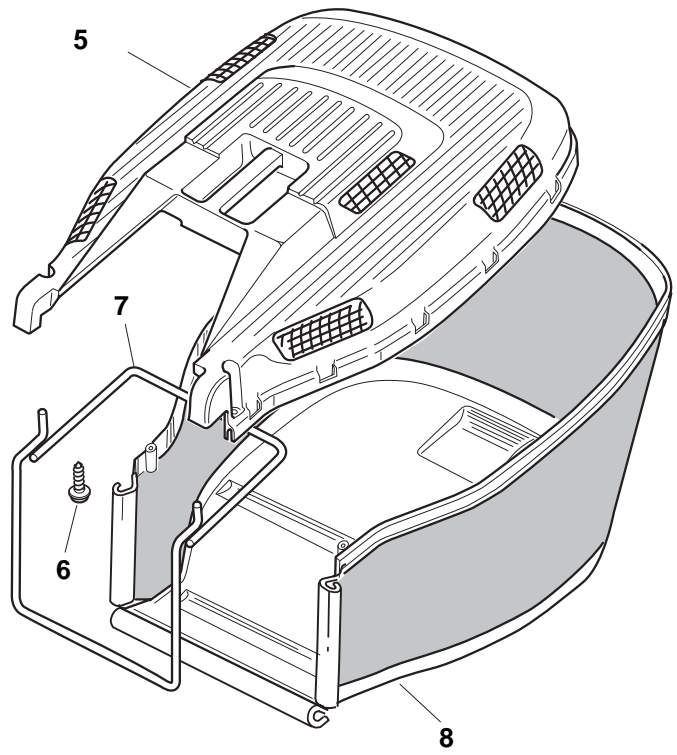

POS	PART. NO	Q.ty	DESCRIPTION	DESCRIZIONE	DESCRIPTION	BESCHREIBUNG	REMARKS
1	322785136/1	1	Support	Supporto	Support	Halter	
2	122517858/0	1	Pin	Perno	Pivot	Bolzen	
3	122450431/0	1	Spring	Molla	Ressort	Feder	
4	322600099/2	1	Stone-Guard	Parasassi	Pare-Pierres	Prallblech	
5	322486122/0	1	Grassbox Upper Part	Parte Sup.Sacco	Sac, Partie Superieure	Korb Oberteil	
6	112728686/0	2	Screw	Vite	Vis	Schraube	
7	181006419/0	1	Chassis Box	Telaio Sacco	Châssis Bac	Rahmen Sack	
8	181002229/0	1	Box, Fabric	Sacco, Tela	Sac, Toile	Sack, Tuck