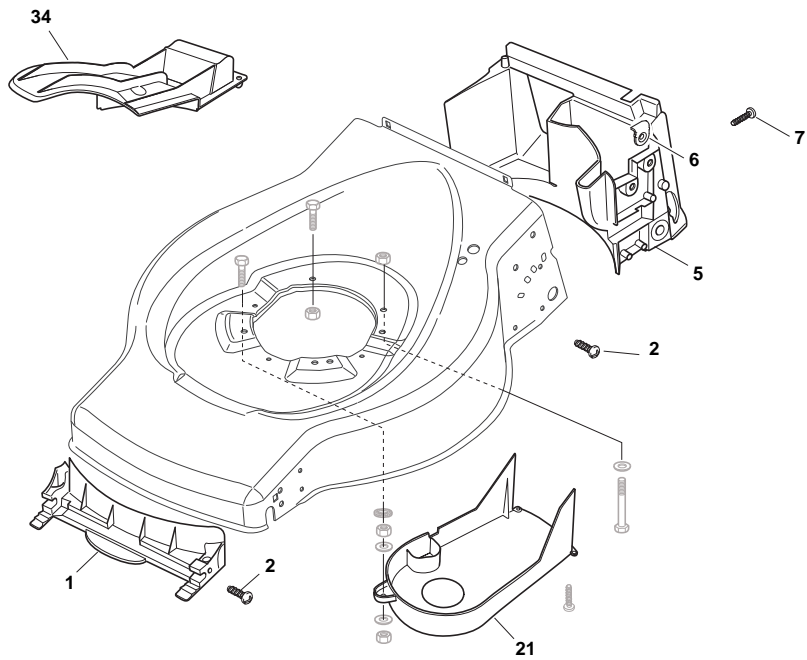

ILLUSTRATED PARTS LIST

ESL 534 TR

- Use GLOBAL GARDEN PRODUCT Genuine Spare Parts specified in the parts list for repair and/or replacement.
- The contents described in the parts list may change due to improvement.
- The drawings of the spare parts are only indicative and might not represent the part in question exactly.
- The indications "right" - "left" - "front" - "rear" refer to the position of the operator when using the machine.
- When placing orders of parts for repair and/or replacement, make sure that the illustrated parts list is the one applying to the machine's year of manufacture, as shown on the identification plate attached to the machine.

THIS INFORMATION IS NOT INTENDED FOR SALE OR RESALE, AND THIS NOTICE MUST REMAIN ON ALL COPIES.

GLOBAL GARDEN PRODUCTS

POS	PART. NO	Q.ty	DESCRIPTION	DESCRIZIONE	DESCRIPTION	BESCHREIBUNG	REMARKS
1	381003703/0	1	Deck Red	Chassis Rosso	Châssis Rouge	Gehäuse Rot	
2	122131750/0	2	Nut	Dado	Ecrou	Mutter	
3	381000153/0	1	Axle, Front Wheels	Asse Ruote Anteriori	Axe Roues Avant	Achse, Vorderrad	
4	112760600/0	2	Screw	Vite	Vis	Schraube	
5	112155000/0	2	Nut	Dado	Ecrou	Mutter	
6	322600095/0	2	Protection, Wheel	Protezione Ruote	Protection Roue	Schütz, Räder	
7	325670011/0	2	Washer	Rosetta	Rondelle	Scheibe	
12	122033319/0	1	Adjustment Rod	Asta Regolazione	Tige Reglage	Verstellungstange	
13	381000159/0	2	Axle, Rear Wheels	Asse Ruote Posteriore	Axe Roues Arriere	Achse, Hinterrad	
14	122753001/0	2	Pin	Perno	Pivot	Bolzen	
16	322600106/1	2	Protection, Wheel	Protezione Ruote	Protection Roue	Schütz, Räder	
17	381003303/0	1	Lever, Height Adjustment	Leva Regolazione Altezza	Levier Reglage Hauteur	Hebel, Höneverstellung	
18	112728689/0	2	Screw	Vite	Vis	Schraube	
19	322170622/0	4	Spacer	Distanziale	Entretoise	Distanzring	
22	122446186/0	1	Spring	Molla	Ressort	Feder	Only 534 Model