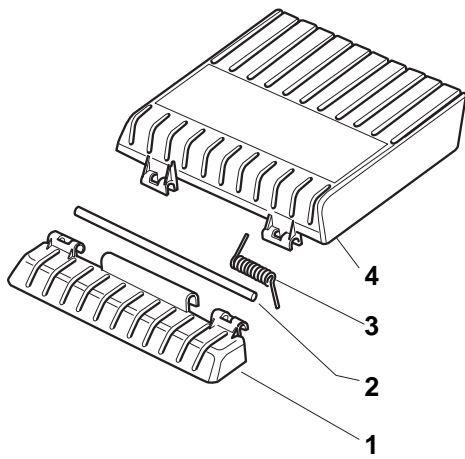

POS	PART. NO	Q.ty	DESCRIPTION	DESCRIZIONE	DESCRIPTION	BESCHREIBUNG	REMARKS
1	322785136/1	1	Support	Supporto	Support	Halter	
2	122517858/0	1	Pin	Perno	Pivot	Bolzen	
3	122450431/0	1	Spring	Molla	Ressort	Feder	
4	322600099/2	1	Stone-Guard	Parasassi	Pare-Pierres	Prallblech	
5	322486122/0	1	Grassbox Upper Part	Parte Sup.Sacco	Sac, Partie Superieure	Korb Oberteil	
6	112728686/0	2	Screw	Vite	Vis	Schraube	
7	181006419/0	1	Chassis Box	Telaio Sacco	Châssis Bac	Rahmen Sack	
8	181002229/0	1	Box, Fabric	Sacco, Tela	Sac, Toile	Sack, Tuck