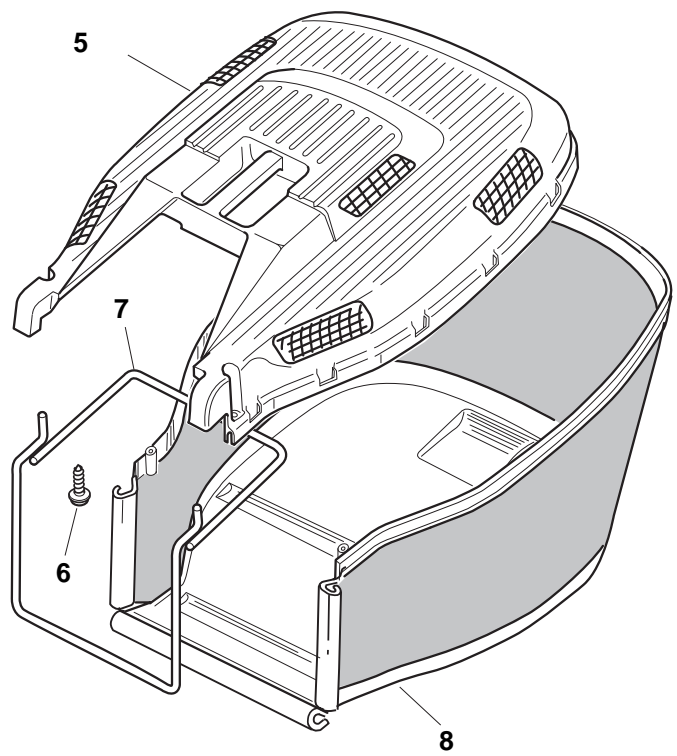

POS	PART. NO	Q.ty	DESCRIPTION	DESCRIZIONE	DESCRIPTION	BESCHREIBUNG	REMARKS
1	322785136/1	1	Support	Supporto	Support	Halter	
2	122517858/0	1	Pin	Perno	Pivot	Bolzen	
3	122450431/0	1	Spring	Molla	Ressort	Feder	
4	322600099/2	1	Stone-Guard	Parasassi	Pare-Pierres	Prallblech	
5	322486122/0	1	Grassbox Upper Part	Parte Sup.Sacco	Sac, Partie Superieure	Korb Oberteil	
6	112728686/0	2	Screw	Vite	Vis	Schraube	
7	181006419/0	1	Chassis Box	Telaio Sacco	Châssis Bac	Rahmen Sack	
8	181002229/0	1	Box, Fabric	Sacco, Tela	Sac, Toile	Sack, Tuck