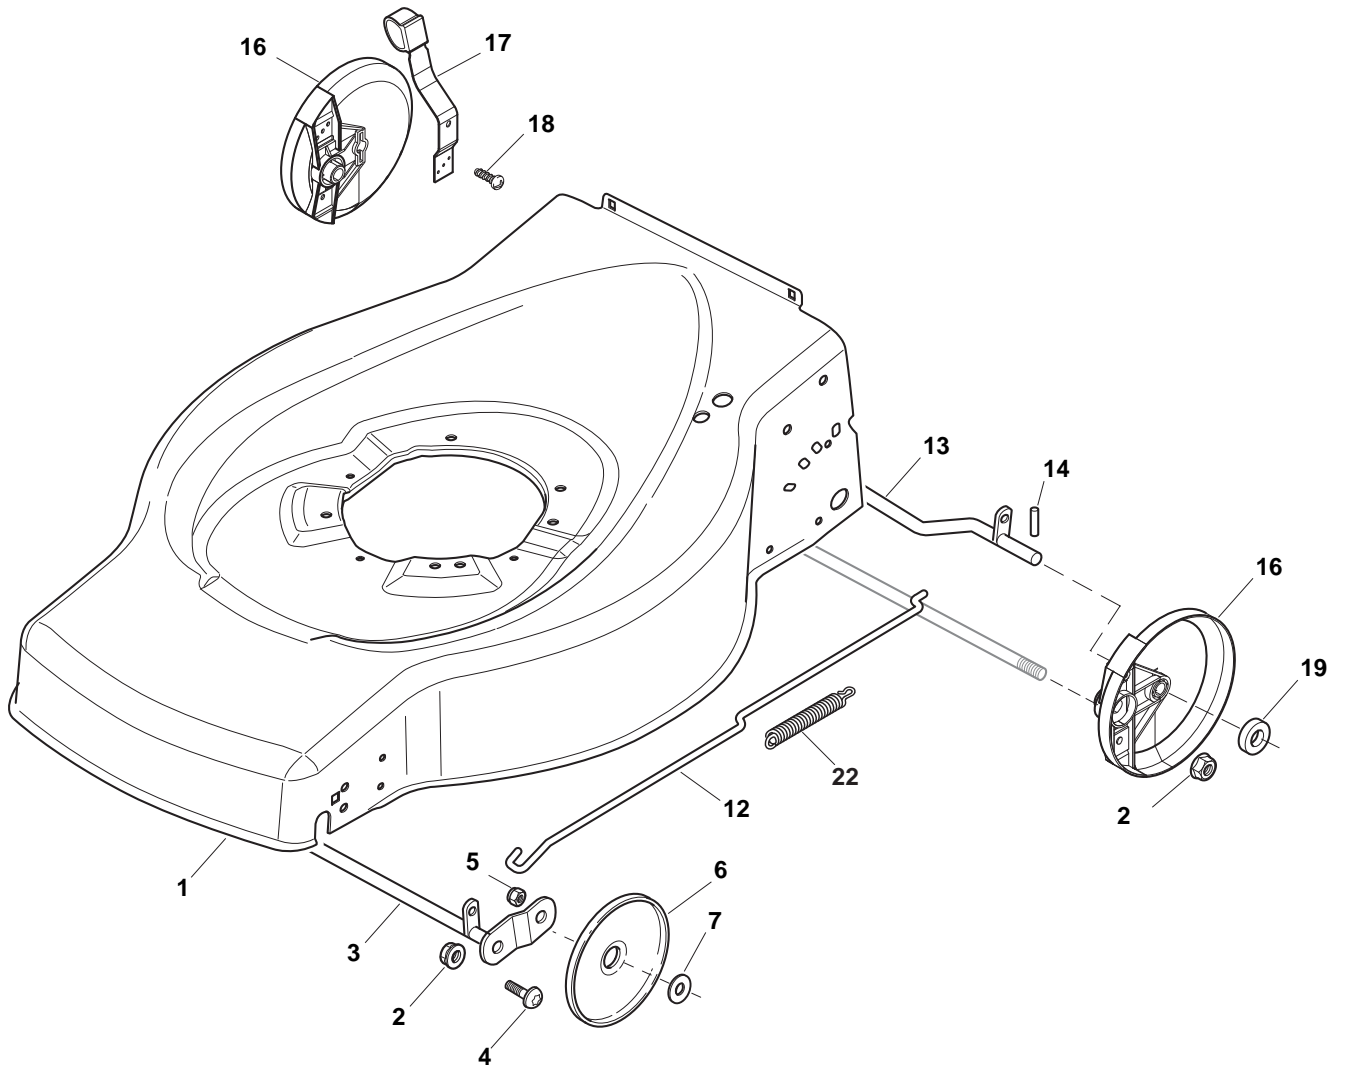

ILLUSTRATED PARTS LIST

ESL 464 TR

- Use GLOBAL GARDEN PRODUCT Genuine Spare Parts specified in the parts list for repair and/or replacement.
- The contents described in the parts list may change due to improvement.
- The drawings of the spare parts are only indicative and might not represent the part in question exactly.
- The indications "right" - "left" - "front" - "rear" refer to the position of the operator when using the machine.
- When placing orders of parts for repair and/or replacement, make sure that the illustrated parts list is the one applying to the machine's year of manufacture, as shown on the identification plate attached to the machine.

THIS INFORMATION IS NOT INTENDED FOR SALE OR RESALE, AND THIS NOTICE MUST REMAIN ON ALL COPIES.

POS	PART. NO	Q.ty	DESCRIPTION	DESCRIZIONE	DESCRIPTION	BESCHREIBUNG	REMARKS
1	381002538/0	1	Deck Red	Chassis Rosso	Châssis Rouge	Gehäuse Rot	
2	122131750/0	2	Nut	Dado	Ecrou	Mutter	
3	381000153/0	1	Axle, Front Wheels	Asse Ruote Anteriori	Axe Roues Avant	Achse, Vorderrad	
4	112760600/0	2	Screw	Vite	Vis	Schraube	
5	112155000/0	2	Nut	Dado	Ecrou	Mutter	
6	322600095/0	2	Protection, Wheel	Protezione Ruote	Protection Roue	Schütz, Räder	
7	325670011/0	2	Washer	Rosetta	Rondelle	Scheibe	
12	122033317/0	1	Adjustment Rod	Asta Regolazione	Tige Reglage	Verstellungstange	
13	381000159/0	2	Axle, Rear Wheels	Asse Ruote Posteriore	Axe Roues Arriere	Achse, Hinterrad	
14	122753001/0	2	Pin	Perno	Pivot	Bolzen	
16	322600106/1	2	Protection, Wheel	Protezione Ruote	Protection Roue	Schütz, Räder	
17	381003303/0	1	Lever, Height Adjustment	Leva Regolazione Altezza	Levier Reglage Hauteur	Hebel, Höneverstellung	
18	112728689/0	2	Screw	Vite	Vis	Schraube	
19	322170622/0	4	Spacer	Distanziale	Entretoise	Distanzring	
22	122446186/0	1	Spring	Molla	Ressort	Feder	Only 534 Model