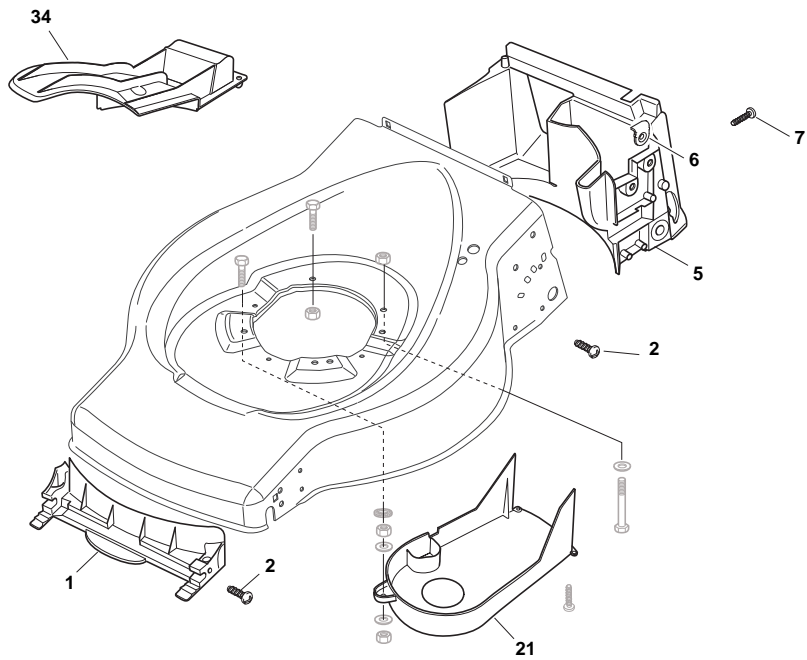

ILLUSTRATED PARTS LIST

ESL 464 TR

- Use GLOBAL GARDEN PRODUCT Genuine Spare Parts specified in the parts list for repair and/or replacement.
- The contents described in the parts list may change due to improvement.
- The drawings of the spare parts are only indicative and might not represent the part in question exactly.
- The indications "right" - "left" - "front" - "rear" refer to the position of the operator when using the machine.
- When placing orders of parts for repair and/or replacement, make sure that the illustrated parts list is the one applying to the machine's year of manufacture, as shown on the identification plate attached to the machine.

THIS INFORMATION IS NOT INTENDED FOR SALE OR RESALE, AND THIS NOTICE MUST REMAIN ON ALL COPIES.

POS	PART. NO	Q.ty	DESCRIPTION	DESCRIZIONE	DESCRIPTION	BESCHREIBUNG	REMARKS
1	381002538/0	1	Deck Red	Chassis Rosso	Châssis Rouge	Gehäuse Rot	
2	122131750/0	2	Nut	Dado	Ecrou	Mutter	
3	381000153/0	1	Axle, Front Wheels	Asse Ruote Anteriori	Axe Roues Avant	Achse, Vorderrad	
4	112760600/0	2	Screw	Vite	Vis	Schraube	
5	112155000/0	2	Nut	Dado	Ecrou	Mutter	
6	322600095/0	2	Protection, Wheel	Protezione Ruote	Protection Roue	Schütz, Räder	
7	325670011/0	2	Washer	Rosetta	Rondelle	Scheibe	
12	122033317/0	1	Adjustment Rod	Asta Regolazione	Tige Reglage	Verstellungstange	
13	381000159/0	2	Axle, Rear Wheels	Asse Ruote Posteriore	Axe Roues Arriere	Achse, Hinterrad	
14	122753001/0	2	Pin	Perno	Pivot	Bolzen	
16	322600106/1	2	Protection, Wheel	Protezione Ruote	Protection Roue	Schütz, Räder	
17	381003303/0	1	Lever, Height Adjustment	Leva Regolazione Altezza	Levier Reglage Hauteur	Hebel, Höneverstellung	
18	112728689/0	2	Screw	Vite	Vis	Schraube	
19	322170622/0	4	Spacer	Distanziale	Entretoise	Distanzring	
22	122446186/0	1	Spring	Molla	Ressort	Feder	Only 534 Model