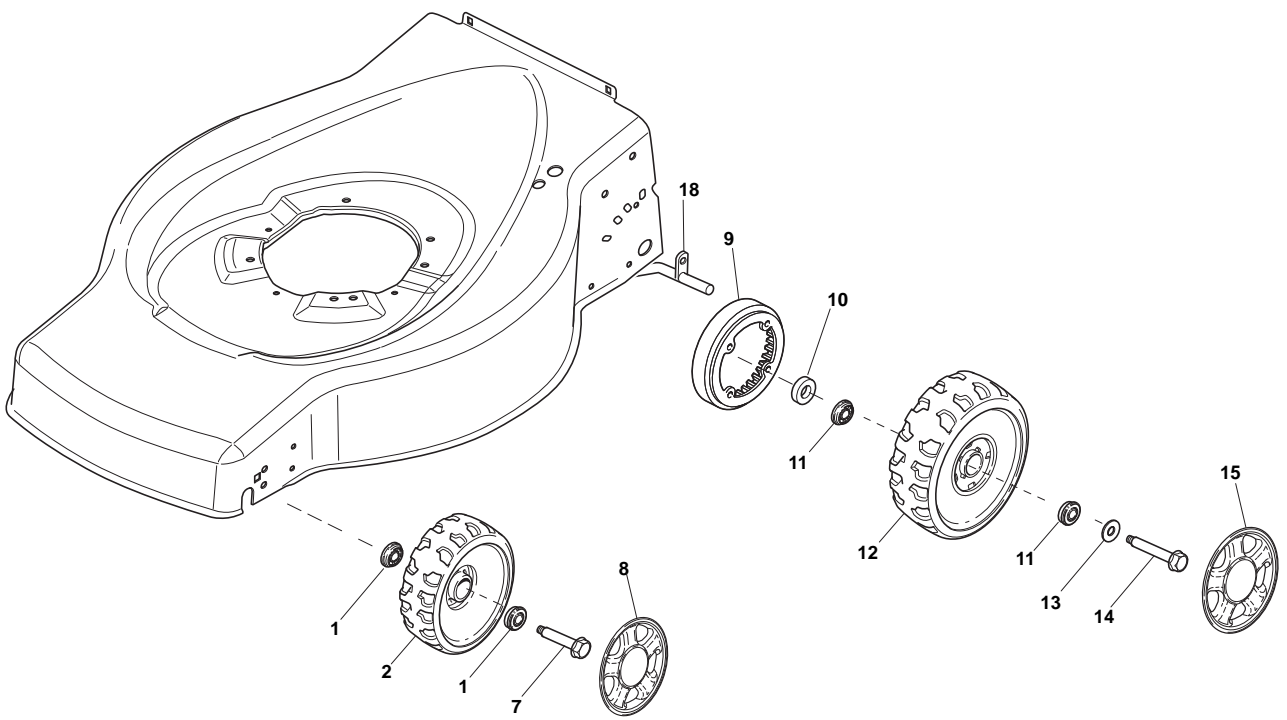

POS	PART. NO	Q.ty	DESCRIPTION	DESCRIZIONE	DESCRIPTION	BESCHREIBUNG	REMARKS
1	122122200/0	4	Bearing	Cuscinetto	Coussinet	Lager	
2	322686091/1	2	Wheel Ø 165	Ruota Ø 165	Roue Ø 165	Rad Ø 165	
7	122524341/0	2	Pin	Perno	Pivot	Bolzen	
8	322110381/0	2	Hub Cap	Coprimozzo	Couvre-Moyeu	Radkappe	
9	322120109/0	2	Ring Gear	Corona	Couronne	Kranz	
10	322170622/0	2	Spacer	Distanziale	Entretoise	Distanzring	
11	122122200/0	4	Bearing	Cuscinetto	Coussinet	Lager	
12	322686093/0	2	Wheel Ø 190	Ruota Ø 190	Roue Ø190	Rad Ø 190	
13	112523050/0	2	Washer	Rosetta	Rondelle	Scheibe	
14	112735599/0	2	Screw	Vite	Vis	Schraube	
15	322110382/0	2	Hub Cap	Coprimozzo	Couvre-Moyeu	Radkappe	
18	381000159/0	1	Axle, Rear Wheels	Asse Ruote Posteriore	Axe Roues Arriere	Achse, Hinterrad	
19	122675100/0	1	Washer	Rosetta	Rondelle	Scheibe