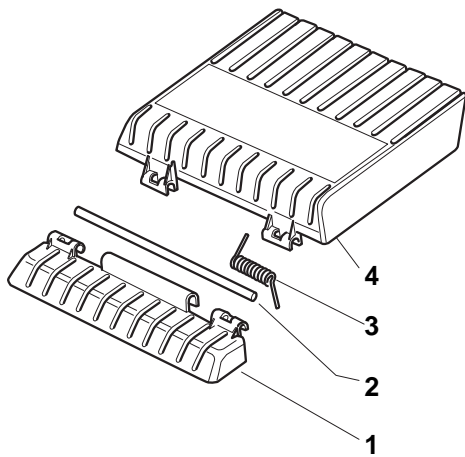

POS	PART. NO	Q.ty	DESCRIPTION	DESCRIZIONE	DESCRIPTION	BESCHREIBUNG	REMARKS
1	322785136/1	1	Support	Supporto	Support	Halter	
2	122517858/0	1	Pin	Perno	Pivot	Bolzen	
3	122450431/0	1	Spring	Molla	Ressort	Feder	
4	322600099/2	1	Stone-Guard	Parasassi	Pare-Pierres	Prallblech	
5	322486122/0	1	Grassbox Upper Part	Parte Sup.Sacco	Sac, Partie Superieure	Korb Oberteil	
6	112728686/0	2	Screw	Vite	Vis	Schraube	
7	181006419/0	1	Chassis Box	Telaio Sacco	Châssis Bac	Rahmen Sack	
8	181002229/0	1	Box, Fabric	Sacco, Tela	Sac, Toile	Sack, Tuck