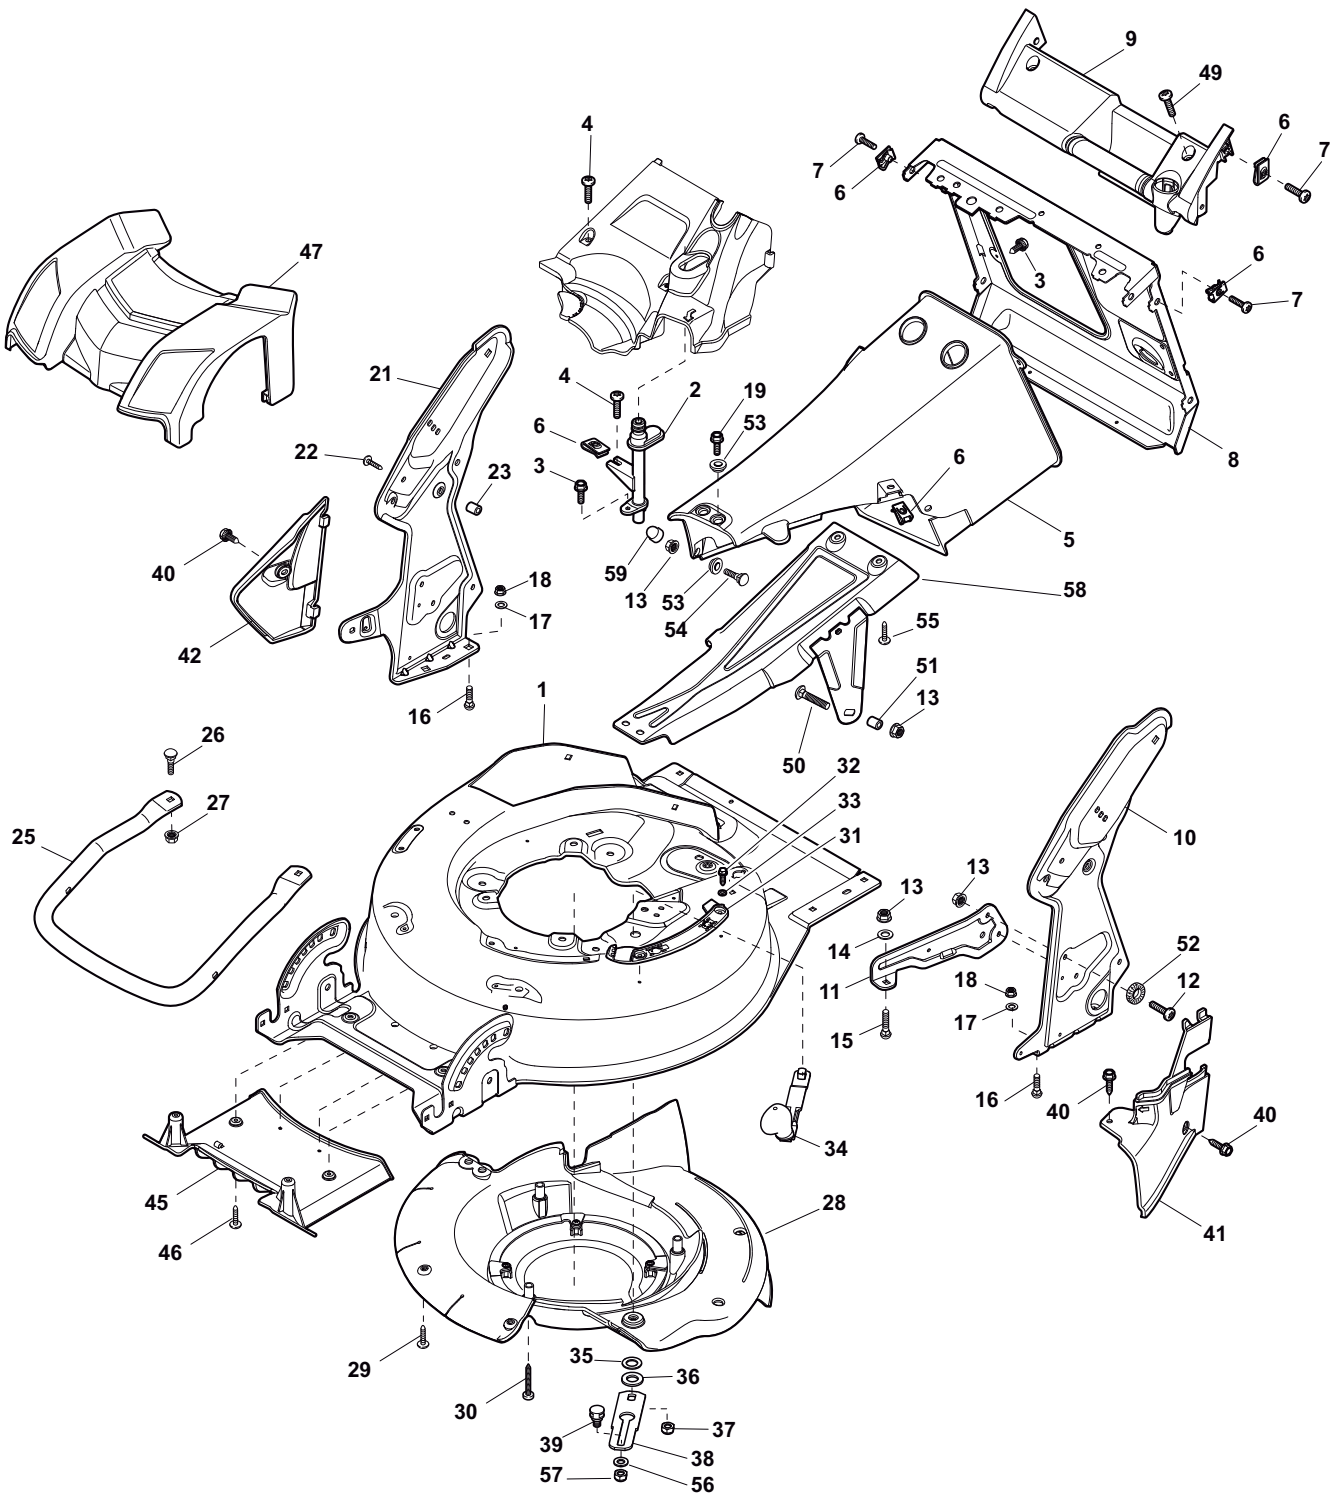

POS	PART. NO	Q.ty	DESCRIPTION	DESCRIZIONE	DESCRIPTION	BESCHREIBUNG	REMARKS
1	381003944/0	1	Deck INOX	Chassis INOX	Châssis INOX	Gehäuse INOX	
1	381003876/0	1	Deck Grey	Chassis Grigio	Châssis Gris	Gehäuse Grau	
2	322034001/1	1	Washing Connection	Attacco Acqua Lavaggio	Attaque Lavage	Waschenverbindung	
3	125943004/0	5	Screw	Vite	Vis	Schraube	
4	112815200/0	2	Screw	Vite	Vis	Schraube	
5	322108292/0	1	Conveyor Red	Convogliatore Rosso	Convoyeur Rouge	Leitblechsatz Rot	
6	112437507/0	12	Plate	Piastrina	Plaquette	Plättchen	
7	112727802/0	8	Screw	Vite	Vis	Schraube	
8	381545321/0	1	Rear Plate	Piastra Posteriore	Plaque Arriere	Platte, Hinter	
8	381545323/0	1	Rear Plate	Piastra Posteriore	Plaque Arriere	Platte, Hinter	only TR-E
9	322785282/0	1	Support	Supporto	Support	Halter	
10	381545333/0	1	Bracket, L	Staffa Sx	Etrier Gauche	Steigbügel, Linke	
11	322545191/0	1	Support	Supporto	Support	Halter	
12	112727803/0	2	Screw	Vite	Vis	Schraube	
13	112154510/0	4	Nut	Dado	Ecrou	Mutter	
14	112521330/0	1	Washer	Rosetta	Rondelle	Scheibe	
15	112815200/0	1	Screw	Vite	Vis	Schraube	
16	112818690/0	4	Screw	Vite	Vis	Schraube	
17	112521350/0	4	Washer	Rosetta	Rondelle	Scheibe	
18	112155000/0	4	Nut	Dado	Ecrou	Mutter	
19	112727801/0	2	Screw	Vite	Vis	Schraube	
21	381545331/0	1	Bracket, R	Staffa Dx	Etrier Droit	Steigbügel, Rechte	
22	112735662/1	2	Screw	Vite	Vis	Schraube	
23	122534128/0	2	Pin	Perno	Pivot	Bolzen	
25	381393702/0	2	Protection	Cappuccio	Capuchon	Stecker	
26	112815205/0	2	Screw	Vite	Vis	Schraube	
27	112154510/0	2	Nut	Dado	Ecrou	Mutter	
28	381102202/0	1	Protection Mulching	Carter Mulching	Protection Mulching	Schutz Mulching	
29	125943004/0	2	Screw	Vite	Vis	Schraube	
30	112735115/0	3	Screw	Vite	Vis	Schraube	
31	322500052/2	1	Shoe	Pattino	Bloc De Glissement	Gleitblock	
32	112731580/0	2	Screw	Vite	Vis	Schraube	
33	112521331/0	2	Washer	Rosetta	Rondelle	Scheibe	
34	381003338/0	1	Lever	Leva Comando	Levier	Hebel	
35	321660100/0	1	Washer	Rosetta	Rondelle	Scheibe	
36	112521370/0	1	Washer	Rosetta	Rondelle	Scheibe	
37	112293201/0	1	Nut	Dado	Ecrou	Mutter	
38	322320009/0	1	Lever	Leva	Levier	Hebel	
39	122042022/0	1	Bush	Bussola	Douille	Büchse	
40	125943004/0	3	Screw	Vite	Vis	Schraube	
41	322109830/0	1	Guard Black	Carter Nero	Couvre, Noir	Kappe, Schwarz	
42	322109825/0	1	Guard Black	Carter Nero	Couvre, Noir	Kappe, Schwarz	
45	322500101/0	1	Front Combi	Pettine Anteriore	Vorne Comb	Peigne Avant	
46	112728703/0	2	Screw	Vite	Vis	Schraube	
47	322226139/0	1	Mask, Red	Mascherina, Rosso	Mesque, Rouge	Maske, Rot	
49	112727801/0	2	Screw	Vite	Vis	Schraube	
50	112815270/0	2	Screw	Vite	Vis	Schraube	
51	122671664/0	2	Spacer	Distanziale	Entretoise	Distanzring	
52	112540040/0	2	Washer	Rosetta	Rondelle	Scheibe	
53	325160039/0	6	Spacer	Distanziale	Entretoise	Distanzring	
54	112794986/0	1	Screw	Vite	Vis	Schraube	
55	112727799/0	2	Screw	Vite	Vis	Schraube	
56	112521350/0	1	Washer	Rosetta	Rondelle	Scheibe	
57	112155000/0	1	Nut	Dado	Ecrou	Mutter	
58	381608501/0	1	Stiffening Lower	Rinforzo Inf	Réinforcement Inf	Verstärkung Untere	
59	118203853/0	1	Protection	Cappuccio	Capuchon	Stecker