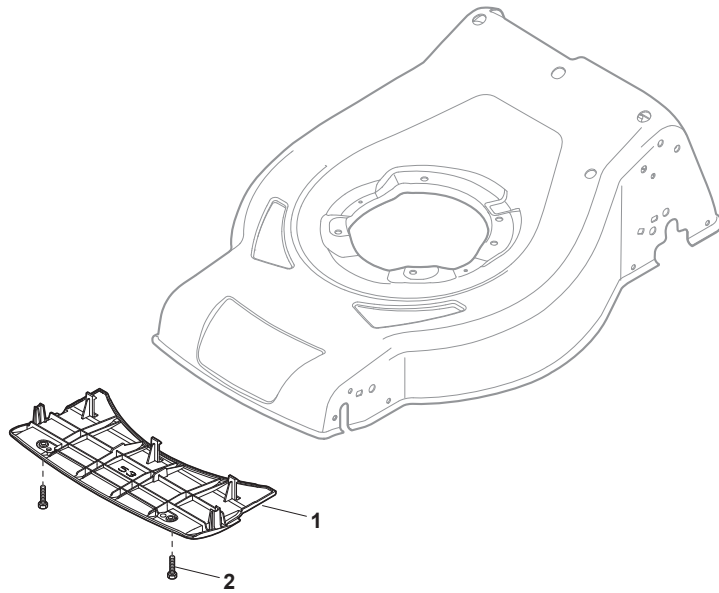

POS	PART. NO	Q.ty	DESCRIPTION	DESCRIZIONE	DESCRIPTION	BESCHREIBUNG	REMARKS
1	322500106/0	1	Front Combi	Pettine Anteriore	Vorne Comb	Peigne Avant	
2	112728698/0	2	Screw	Vite	Vis	Schraube