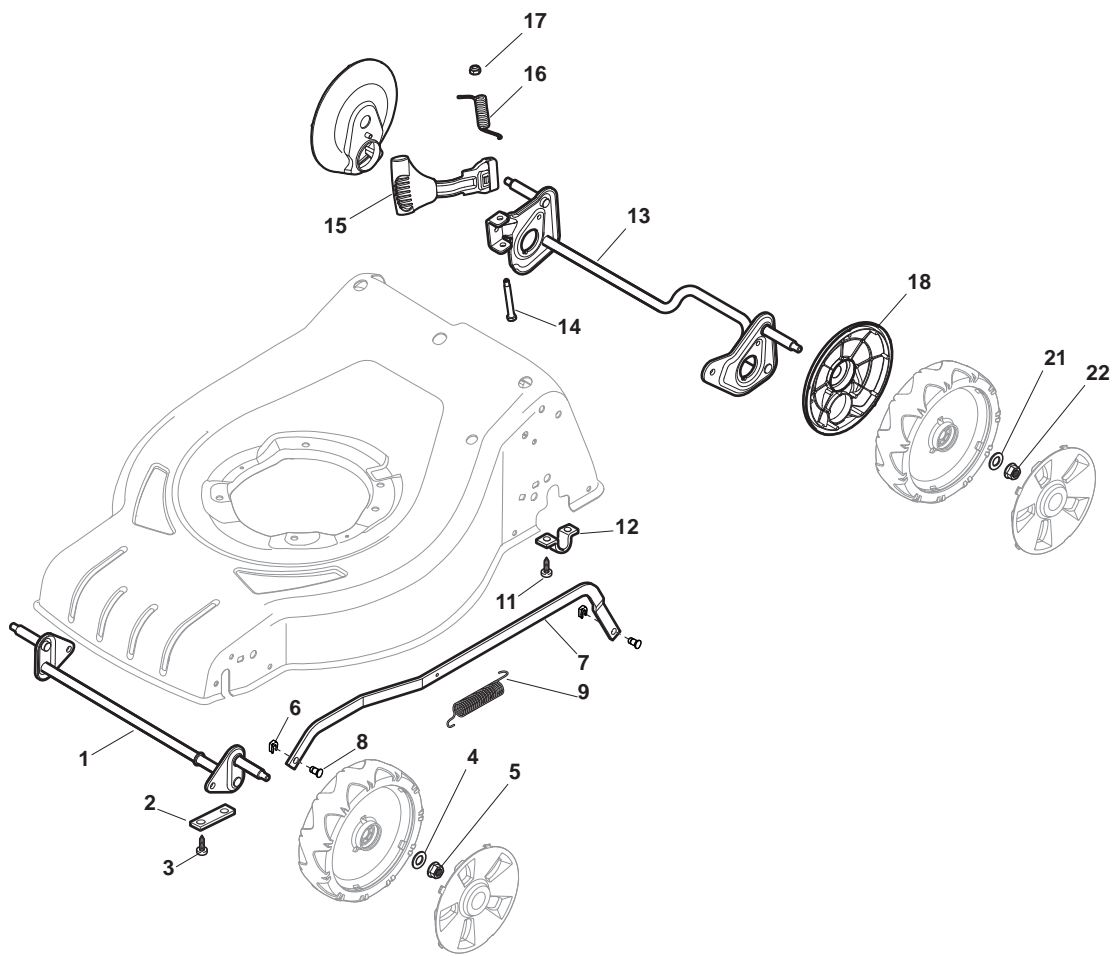

POS	PART. NO	Q.ty	DESCRIPTION	DESCRIZIONE	DESCRIPTION	BESCHREIBUNG	REMARKS
1	381302821/0	1	Axle, Front Wheels	Asse Ruote Anteriori	Axe Roues Avant	Achse, Vorderrad	
2	322545142/0	2	Plate	Piastrina	Plaquette	Plättchen	
3	112728698/0	4	Screw	Vite	Vis	Schraube	
4	112521350/0	2	Washer	Rosetta	Rondelle	Scheibe	
5	112155000/0	2	Nut	Dado	Ecrou	Mutter	
6	112436051/0	2	Plate	Piastrina	Plaquette	Plättchen	
7	322869671/0	1	Rod, Height Adjustment	Asta Comando Regol. Altezza	Tige Commande Reglage Hauteur	Stange, Höhenverstellung	GGP-Honda-B&S Engine
7	322869681/0	1	Rod, Height Adjustment	Asta Comando Regol. Altezza	Tige Commande Reglage Hauteur	Stange, Höhenverstellung	B&S E series Engine
8	122519820/0	2	Pin	Perno	Pivot	Bolzen	
9	122446193/0	1	Spring	Molla	Ressort	Feder	
11	112728698/0	4	Screw	Vite	Vis	Schraube	
12	322545152/0	2	Plate	Piastrina	Plaquette	Plättchen	
13	381302819/0	1	Axle, Rear Wheels	Asse Ruote Posteriore	Axe Roues Arriere	Achse, Hinterrad	
14	122534131/0	1	Pin	Perno	Pivot	Bolzen	
15	381003356/0	1	Lever, Height Adjustment	Leva Regolazione Altezza	Levier Reglage Hauteur	Hebel, Höhenverstellung	
16	122446192/0	1	Spring	Molla	Ressort	Feder	
17	112154510/0	1	Nut	Dado	Ecrou	Mutter	
18	322600204/0	2	Wheel Protection	Prot. Ruote	Protection Roue	Schütz, Räder	
21	112521350/0	2	Washer	Rosetta	Rondelle	Scheibe	
22	112155000/0	2	Nut	Dado	Ecrou	Mutter	
21	112521350/0	2	Washer	Rosetta	Rondelle	Scheibe	
22	112155000/0	2	Nut	Dado	Ecrou	Mutter