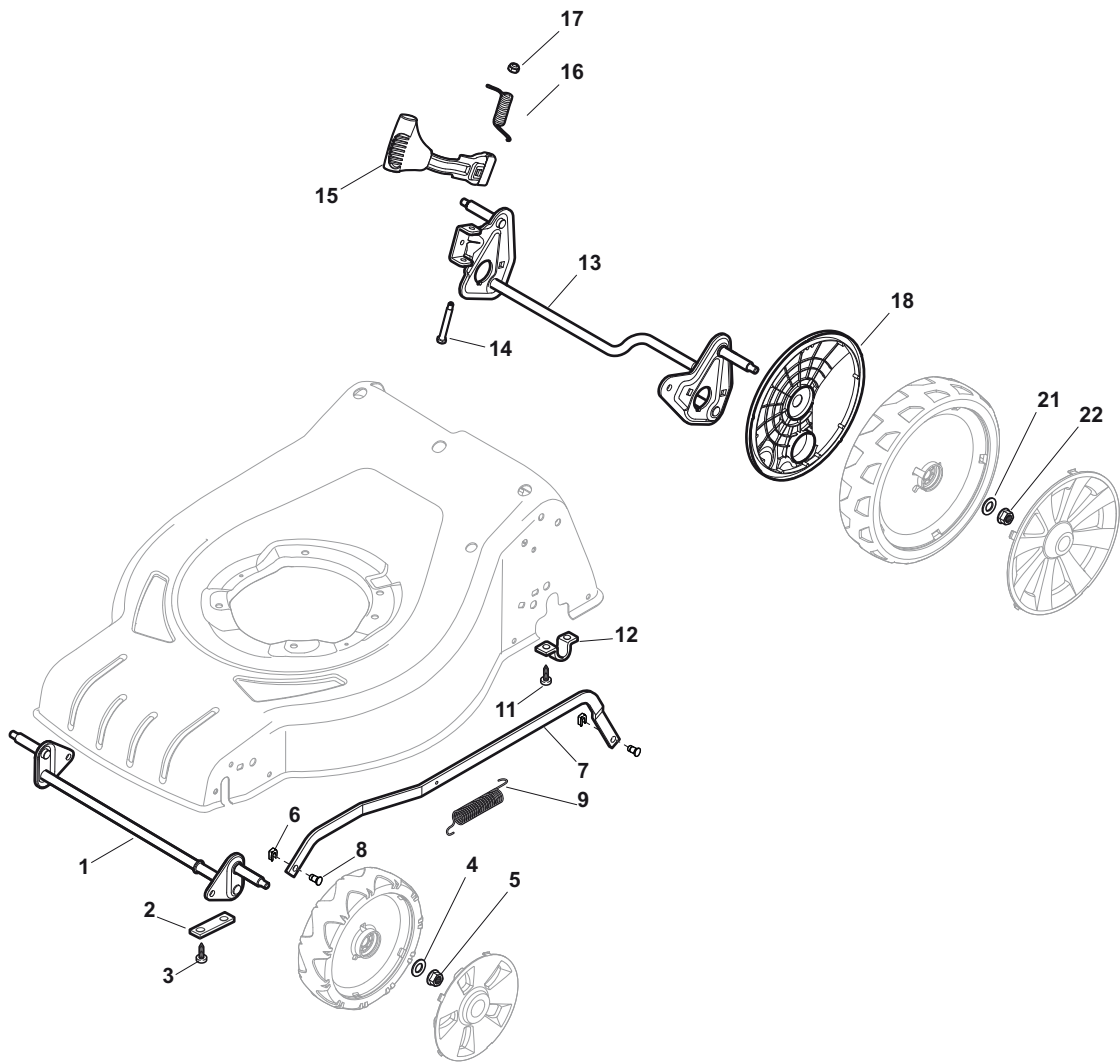

POS	PART. NO	Q.ty	DESCRIPTION	DESCRIZIONE	DESCRIPTION	BESCHREIBUNG	REMARKS
1	381302853/0	1	Axle, Front Wheels	Asse Ruote Anteriori	Axe Roues Avant	Achse, Vorderrad	
2	322545142/0	2	Plate	Piastrina	Plaquette	Plättchen	
3	112728698/0	4	Screw	Vite	Vis	Schraube	
4	112521350/0	2	Washer	Rosetta	Rondelle	Scheibe	
5	112155000/0	2	Nut	Dado	Ecrou	Mutter	
6	112436051/0	2	Plate	Piastrina	Plaquette	Plättchen	
7	322869679/0	1	Rod, Height Adjustment	Asta Comando Regol. Altezza	Tige Commande Reglage Hauteur	Stange, Höneverstellung	
8	122519823/0	2	Pin	Perno	Pivot	Bolzen	
9	122446193/0	1	Spring	Molla	Ressort	Feder	
11	112728698/0	4	Screw	Vite	Vis	Schraube	
12	322545152/0	2	Plate	Piastrina	Plaquette	Plättchen	
13	381302849/0	1	Axle, Rear Wheels	Asse Ruote Posteriore	Axe Roues Arriere	Achse, Hinterrad	
14	122534131/0	1	Pin	Perno	Pivot	Bolzen	
15	381003357/0	1	Lever, Height Adjustment	Leva Regolazione Altezza	Levier Reglage Hauteur	Hebel, Höneverstellung	
16	122446192/0	1	Spring	Molla	Ressort	Feder	
17	112154510/0	1	Nut	Dado	Ecrou	Mutter	
18	322600240/0	2	Protection, Wheel	Protezione Ruote	Protection Roue	Schütz, Räder	
21	112521350/0	2	Washer	Rosetta	Rondelle	Scheibe	
22	112155000/0	2	Nut	Dado	Ecrou	Mutter