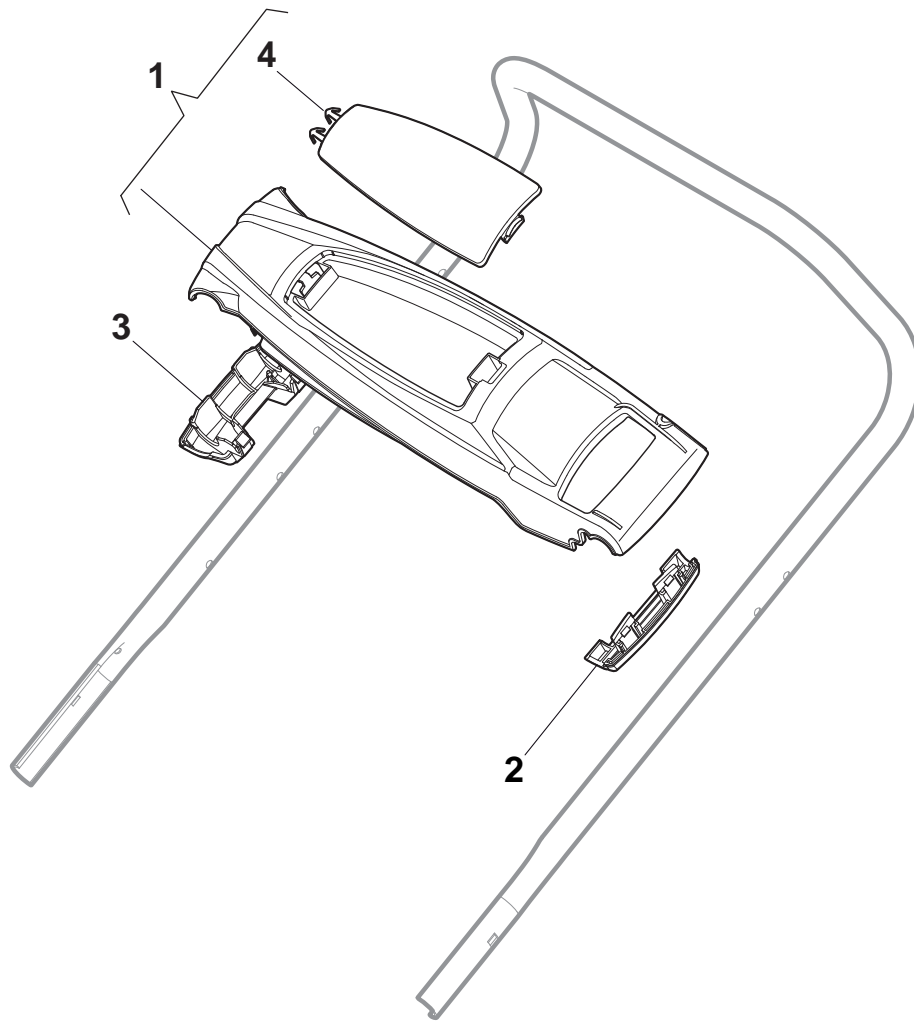

POS	PART. NO	Q.ty	DESCRIPTION	DESCRIZIONE	DESCRIPTION	BESCHREIBUNG	REMARKS
1	381124000/0	1	Dash Board Red	Cruscotto Rosso	Console Rouge	Konsole Rote	Red
1	381124001/0	1	Dash Board Yellow	Cruscotto Giallo	Console Jaune	Konsole Gelbe	Yellow
2	322546055/0	1	Plate	Piastrina	Plaque	Plättchen	Red
2	322546057/0	1	Plate	Piastrina	Plaque	Plättchen	Yellow
3	322546054/0	1	Plate	Piastrina	Plaque	Plättchen	Red
3	322546056/0	1	Plate	Piastrina	Plaque	Plättchen	Yellow
4	322120191/0	1	Dash Board Cover	Copertura Cruscotto	Console Couverture	Konsole Haube