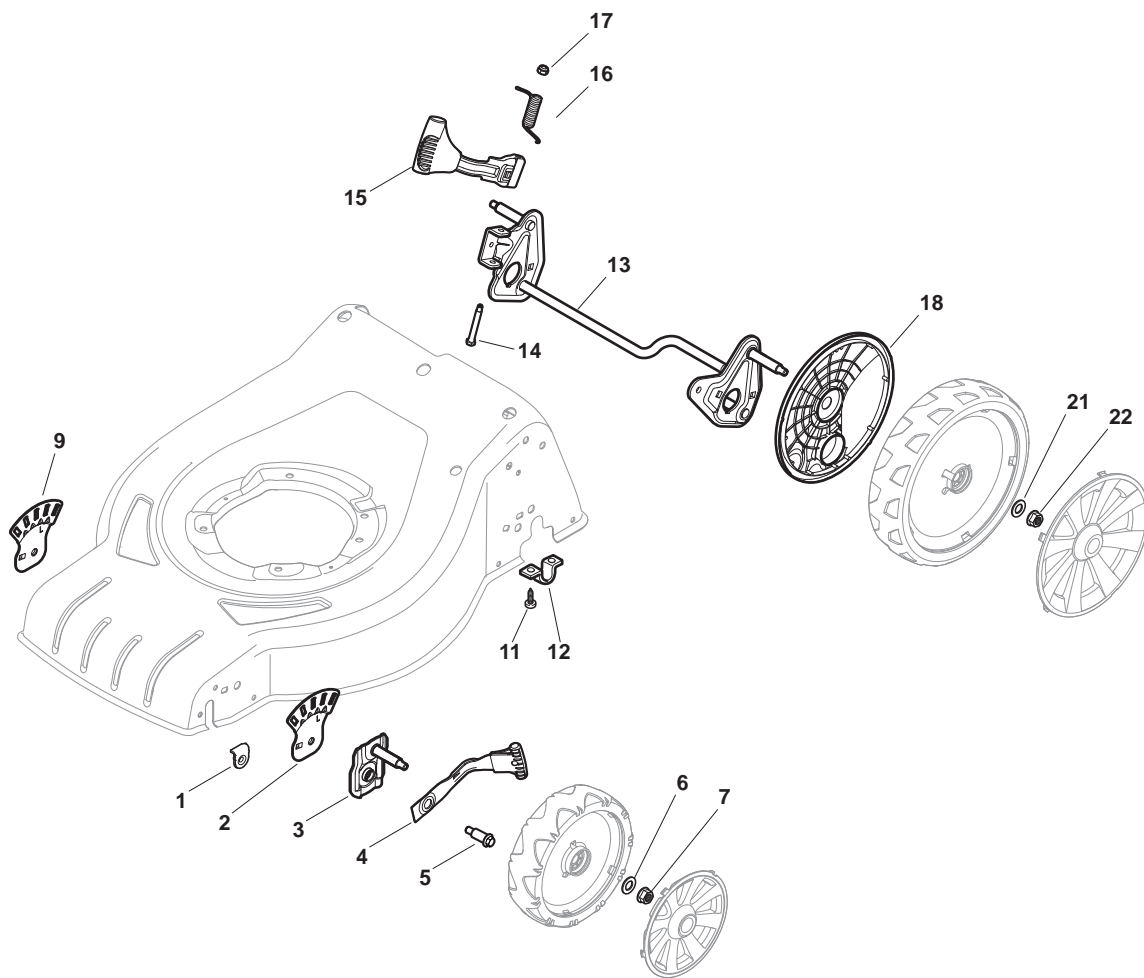

ILLUSTRATED PARTS LIST

CS 434 WS
CR 434 WS

- Use GLOBAL GARDEN PRODUCT Genuine Spare Parts specified in the parts list for repair and/or replacement.
- The contents described in the parts list may change due to improvement.
- The drawings of the spare parts are only indicative and might not represent the part in question exactly.
- The indications "right" - "left" - "front" - "rear" refer to the position of the operator when using the machine.
- When placing orders of parts for repair and/or replacement, make sure that the illustrated parts list is the one applying to the machine's year of manufacture, as shown on the identification plate attached to the machine.

POS	PART. NO	Q.ty	DESCRIPTION	DESCRIZIONE	DESCRIPTION	BESCHREIBUNG	REMARKS
1	322545189/0	2	Plate	Piastrina	Plaquette	Plättchen	
2	322735597/1	1	Sector, Height Adjustment	Settore Regolazione Altezza	Secteur Reglage Hauteur	Sektor, Höheverstellung	
3	381005141/0	2	Support, Wheel	Supporto Ruota	Support Roue	Halter, Rad	
4	381003354/0	2	Lever, Height Adjustment	Leva Regolazione Altezza	Levier Reglage Hauteur	Hebel, Höneverstellung	
5	122519811/0	2	Pin	Perno	Pivot	Bolzen	
6	112521350/0	2	Washer	Rosetta	Rondelle	Scheibe	
7	112155000/0	2	Nut	Dado	Ecrou	Mutter	
9	322735595/1	1	Sector, Height Adjustment	Settore Regolazione Altezza	Secteur Reglage Hauteur	Sektor, Höheverstellung	
11	112728698/0	4	Screw	Vite	Vis	Schraube	
12	322545152/0	2	Plate	Piastrina	Plaquette	Plättchen	
13	381302817/0	1	Axle, Rear Wheels	Asse Ruote Posteriore	Axe Roues Arriere	Achse, Hinterrad	
14	122534131/0	1	Pin	Perno	Pivot	Bolzen	
15	381003357/0	1	Lever, Height Adjustment	Leva Regolazione Altezza	Levier Reglage Hauteur	Hebel, Höneverstellung	
16	122446192/0	1	Spring	Molla	Ressort	Feder	
17	112154510/0	1	Nut	Dado	Ecrou	Mutter	
18	322600205/0	2	Wheel Protection	Prot. Ruote	Protection Roue	Schütz, Räder	
21	112521350/0	2	Washer	Rosetta	Rondelle	Scheibe	
22	112155000/0	2	Nut	Dado	Ecrou	Mutter	