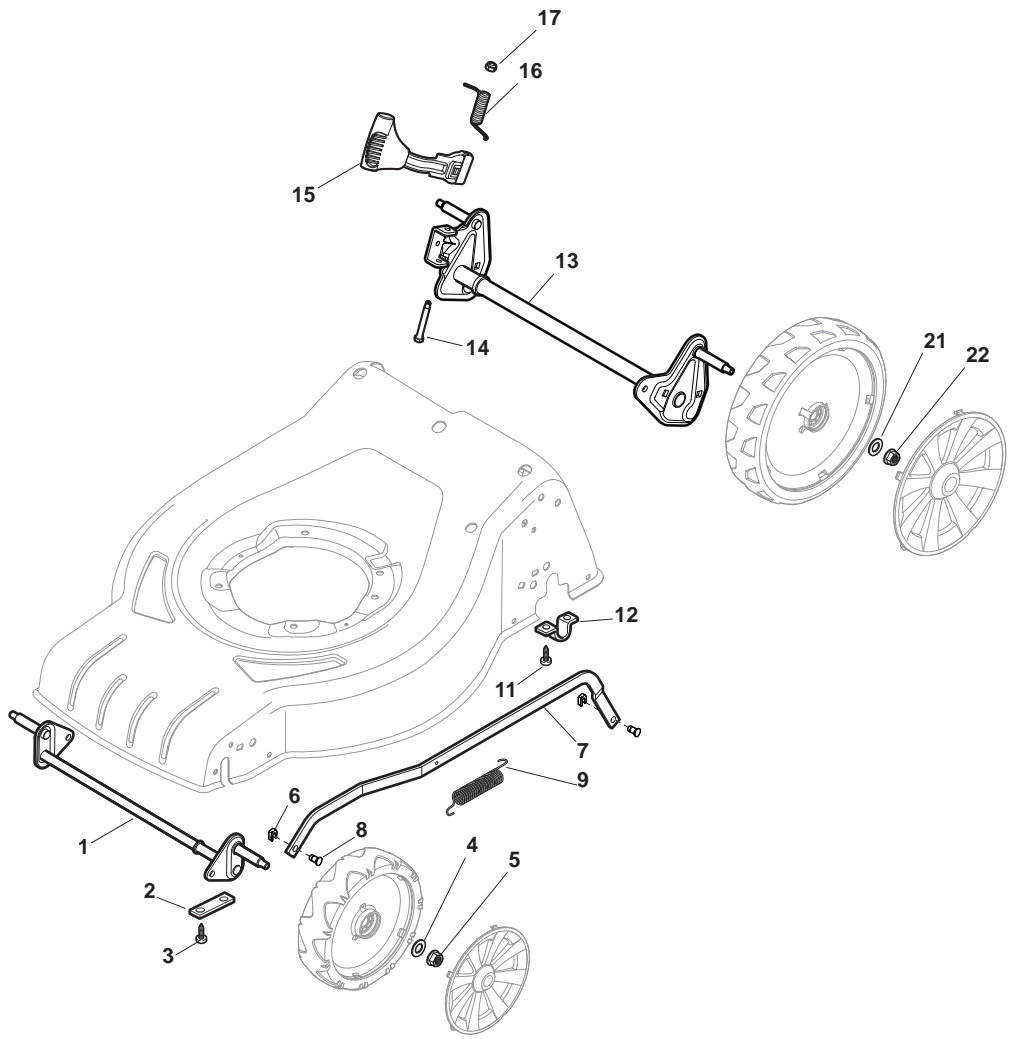

POS	PART. NO	Q.ty	DESCRIPTION	DESCRIZIONE	DESCRIPTION	BESCHREIBUNG	REMARKS
1	381302821/0	1	Axle, Front Wheels	Asse Ruote Anteriori	Axe Roues Avant	Achse, Vorderrad	
2	322545142/0	2	Plate	Piastrina	Plaquette	Plättchen	
3	112728698/0	4	Screw	Vite	Vis	Schraube	
4	112521350/0	2	Washer	Rosetta	Rondelle	Scheibe	
5	112155000/0	2	Nut	Dado	Ecrou	Mutter	
6	112436051/0	2	Plate	Piastrina	Plaquette	Plättchen	
7	322869673/0	1	Rod, Height Adjustment	Asta Comando Regol. Altezza	Tige Commande Reglage Hauteur	Stange, Höheverstellung	GGP-Honda-B&S Engine
7	322869683/0	1	Rod, Height Adjustment	Asta Comando Regol. Altezza	Tige Commande Reglage Hauteur	Stange, Höheverstellung	B&S E series Engine
8	122519820/0	2	Pin	Perno	Pivot	Bolzen	
9	122446193/0	1	Spring	Molla	Ressort	Feder	
11	112728698/0	4	Screw	Vite	Vis	Schraube	
12	322545152/0	2	Plate	Piastrina	Plaquette	Plättchen	
13	381302815/0	1	Axle, Rear Wheels	Asse Ruote Posteriore	Axe Roues Arriere	Achse, Hinterrad	
14	122534131/0	1	Pin	Perno	Pivot	Bolzen	
15	381003357/0	1	Lever, Height Adjustment	Leva Regolazione Altezza	Levier Reglage Hauteur	Hebel, Höheverstellung	
16	122446192/0	1	Spring	Molla	Ressort	Feder	
17	112154510/0	1	Nut	Dado	Ecrou	Mutter	
21	112521350/0	2	Washer	Rosetta	Rondelle	Scheibe	
22	112155000/0	2	Nut	Dado	Ecrou	Mutter