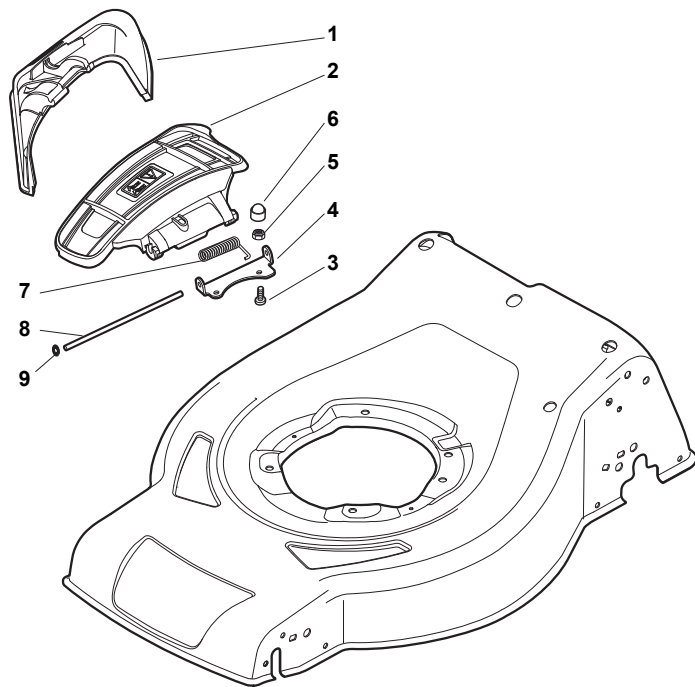

POS	PART. NO	Q.ty	DESCRIPTION	DESCRIZIONE	DESCRIPTION	BESCHREIBUNG	REMARKS
1	322108309/0	1	Rear Conveyor Assy	Convogl. Posteriore	Ens. Convoyeur Post.	Hinterleitblechsatz	
2	322600238/0	1	Ejection Guard	Protezione Uscita	Protection Sortie	Auswurfschutz	
3	112727803/0	2	Screw	Vite	Vis	Schraube	
4	322806639/0	1	Fulcrum Pin	Perno Fulcro	Pivot	Gelenkpunkt	
5	112154510/0	2	Nut	Dado	Ecrou	Mutter	
6	118203853/0	2	Protection	Cappuccio	Capuchon	Stecker	
7	122450456/0	1	Spring	Molla	Ressort	Feder	
8	122517869/0	1	Pin	Perno	Pivot	Bolzen	
9	112604896/0	2	Crown Fastener	Fissatore A Corona	Fixateur A Couronne	Kronescheibe