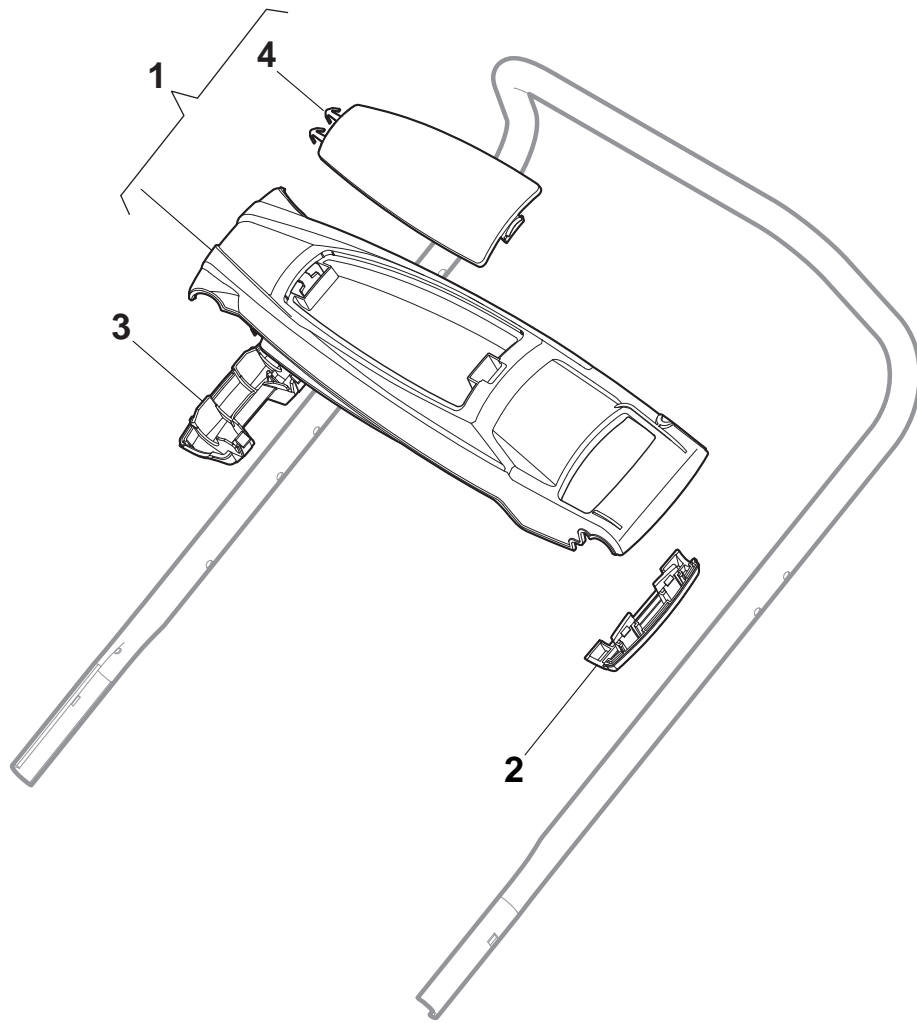

POS	PART. NO	Q.ty	DESCRIPTION	DESCRIZIONE	DESCRIPTION	BESCHREIBUNG	REMARKS
1	381124000/0	1	Dash Board Red	Cruscotto Rosso	Console Rouge	Konsole Rote	Red
1	381124001/0	1	Dash Board Yellow	Cruscotto Giallo	Console Jaune	Konsole Gelbe	Yellow
2	322546055/0	1	Plate	Piastrina	Plaque	Plättchen	Red
2	322546057/0	1	Plate	Piastrina	Plaque	Plättchen	Yellow
3	322546054/0	1	Plate	Piastrina	Plaque	Plättchen	Red
3	322546056/0	1	Plate	Piastrina	Plaque	Plättchen	Yellow
4	322120191/0	1	Dash Board Cover	Copertura Cruscotto	Console Couverture	Konsole Haube