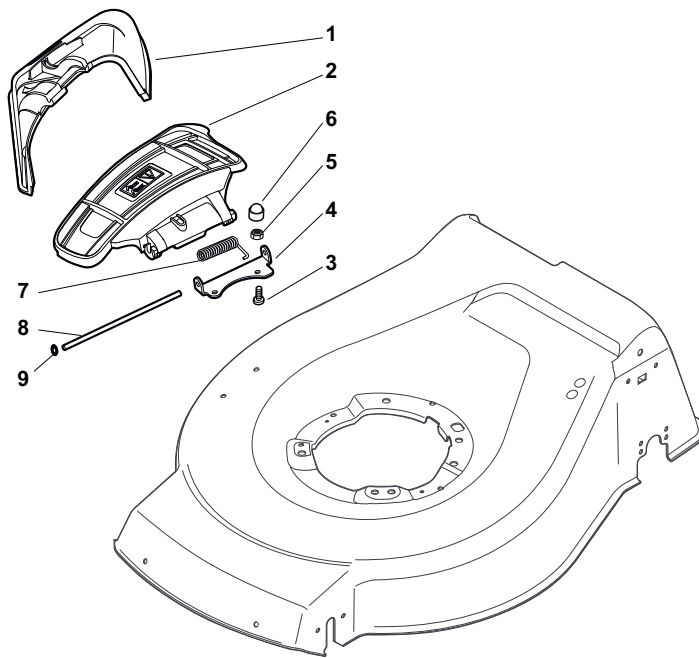

ILLUSTRATED PARTS LIST

NTL 480 TR NTL 480 TR Q

- Use GLOBAL GARDEN PRODUCT Genuine Spare Parts specified in the parts list for repair and/or replacement.
- The contents described in the parts list may change due to improvement.
- The drawings of the spare parts are only indicative and might not represent the part in question exactly.
- The indications "right" - "left" - "front" - "rear" refer to the position of the operator when using the machine.
- When placing orders of parts for repair and/or replacement, make sure that the illustrated parts list is the one applying to the machine's year of manufacture, as shown on the identification plate attached to the machine.

POS	PART. NO	Q.ty	DESCRIPTION	DESCRIZIONE	DESCRIPTION	BESCHREIBUNG	REMARKS
1	322108295/0	1	Stone-Guard	Parasassi	Pare-Pierres	Prallblech	
2	322600195/0	1	Ejection Guard	Protezione Uscita	Protection Sortie	Auswurfschutz	
3	112727803/0	2	Screw	Vite	Vis	Schraube	
4	322806643/0	1	Fulcrum Pin	Fulcro	Point D'Appui	Gelenkpunkt	
5	12154510/0	2	Nut	Dado	Ecrou	Mutter	
6	18203853/0	2	Protection	Cappuccio	Capuchon	Stecker	
7	122450456/0	1	Spring	Molla	Ressort	Feder	
8	122517869/0	1	Pin	Perno	Pivot	Bolzen	
9	12604896/0	2	Crown Fastener	Fissatore A Corona	Fixateur A Couronne	Kronescheibe	