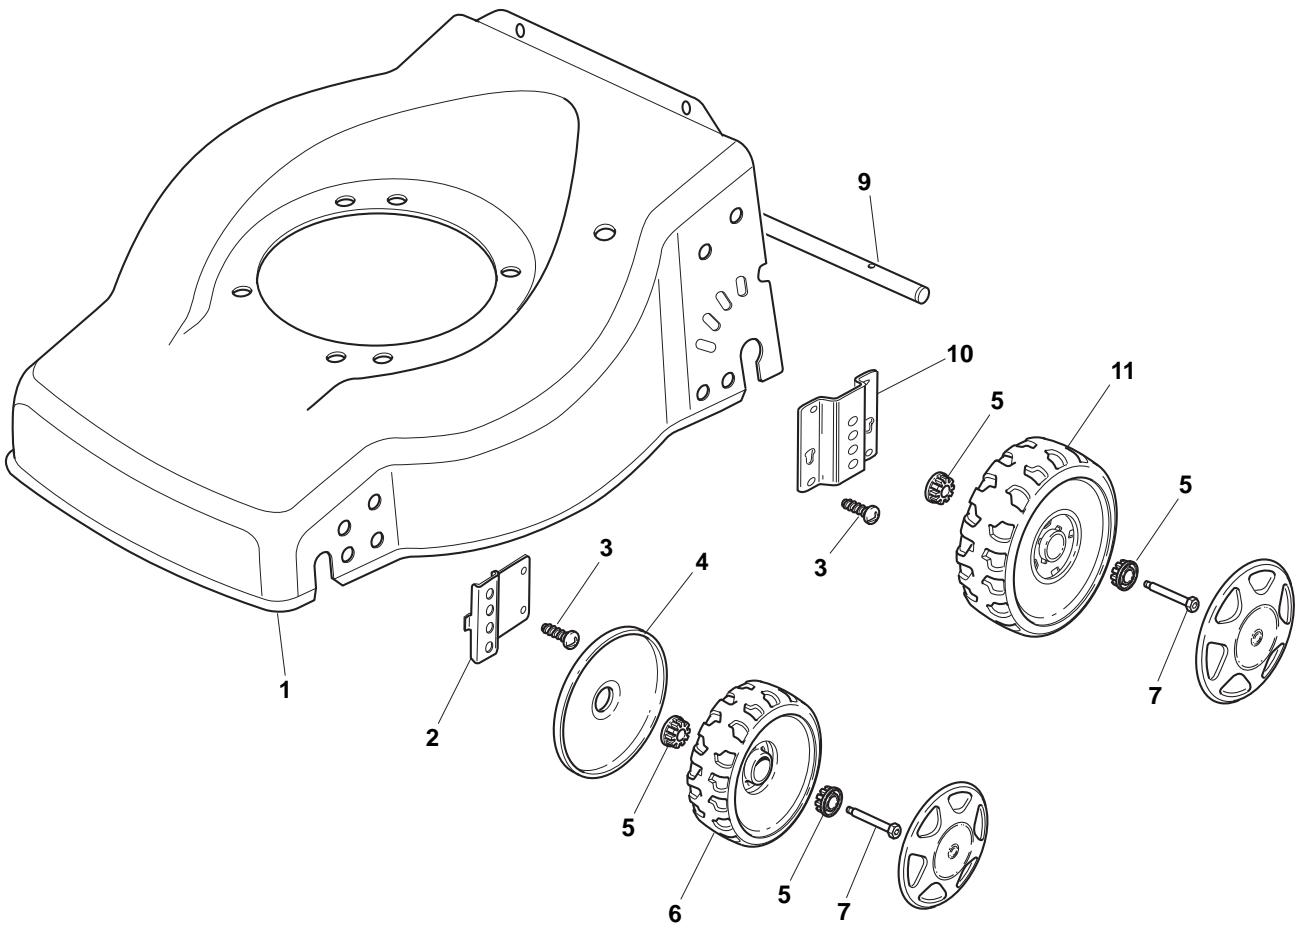

ILLUSTRATED PARTS LIST

ES 460

- Use GLOBAL GARDEN PRODUCT Genuine Spare Parts specified in the parts list for repair and/or replacement.
- The contents described in the parts list may change due to improvement.
- The drawings of the spare parts are only indicative and might not represent the part in question exactly.
- The indications "right" - "left" - "front" - "rear" refer to the position of the operator when using the machine.
- When placing orders of parts for repair and/or replacement, make sure that the illustrated parts list is the one applying to the machine's year of manufacture, as shown on the identification plate attached to the machine.

THIS INFORMATION IS NOT INTENDED FOR SALE OR RESALE, AND THIS NOTICE MUST REMAIN ON ALL COPIES.

GLOBAL GARDEN PRODUCTS

POS	PART. NO	Q.ty	DESCRIPTION	DESCRIZIONE	DESCRIPTION	BESCHREIBUNG	REMARKS
1	381002538/0	1	Deck Red	Chassis Rosso	Châssis Rouge	Gehäuse Rot	
2	122131750/0	4	Nut	Dado	Ecrou	Mutter	
3	322735557/0	1	Sector, Height Adjustment	Settore Regolazione Altezza	Secteur Regl. Hauteur	Sektor, Höheverstellung	
4	381003306/0	2	Lever, Height Adjustment	Leva Regolazione Altezza	Levier Reglage Hauteur	Hebel, Höneverstellung	
5	322600170/0	2	Protection, Wheel	Protezione Ruote	Protection Roue	Schütz, Räder	
6	122524324/0	2	Pin	Perno	Pivot	Bolzen	
7	112155000/0	4	Nut	Dado	Ecrou	Mutter	
8	325670011/0	2	Washer	Rosetta	Rondelle	Scheibe	
13	122033364/0	1	Axle, Rear Wheels	Asse Ruote Posteriore	Axe Roues Arriere	Achse, Hinterrad	
14	381003307/0	2	Lever, Height Adjustment	Leva Regolazione Altezza	Levier Reglage Hauteur	Hebel, Höneverstellung	
15	322600098/0	2	Protection	Cappuccio	Capuchon	Stecker	
19	325670011/0	2	Washer	Rosetta	Rondelle	Scheibe	
20	112530150/0	2	Elastic Washer	Disco Elastico	Disque Elastique	Federscheibe	