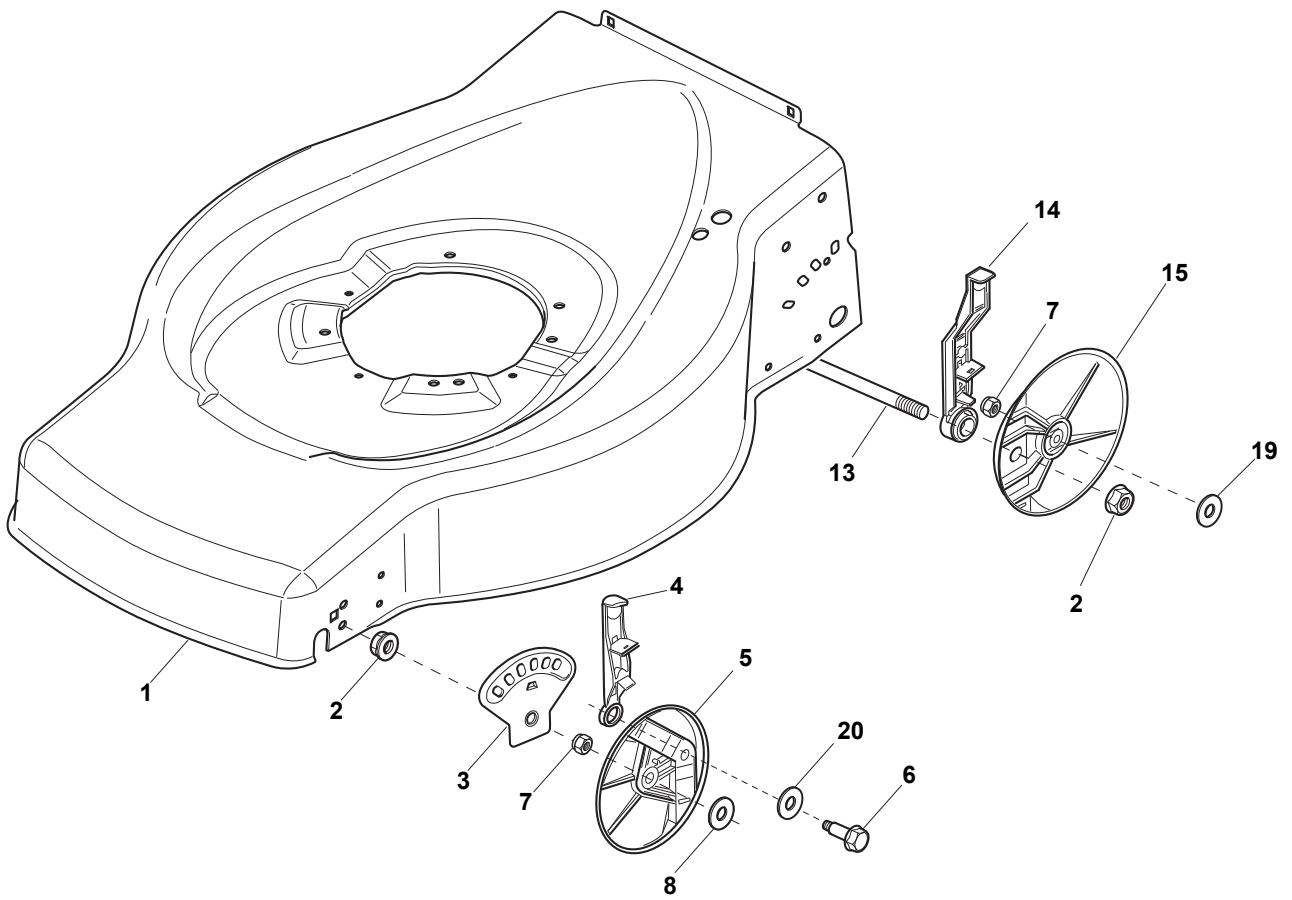

ILLUSTRATED PARTS LIST

ES 460

- Use GLOBAL GARDEN PRODUCT Genuine Spare Parts specified in the parts list for repair and/or replacement.
- The contents described in the parts list may change due to improvement.
- The drawings of the spare parts are only indicative and might not represent the part in question exactly.
- The indications "right" - "left" - "front" - "rear" refer to the position of the operator when using the machine.
- When placing orders of parts for repair and/or replacement, make sure that the illustrated parts list is the one applying to the machine's year of manufacture, as shown on the identification plate attached to the machine.

THIS INFORMATION IS NOT INTENDED FOR SALE OR RESALE, AND THIS NOTICE MUST REMAIN ON ALL COPIES.

GLOBAL GARDEN PRODUCTS

POS	PART. NO	Q.ty	DESCRIPTION	DESCRIZIONE	DESCRIPTION	BESCHREIBUNG	REMARKS
1	381002538/0	1	Deck Red	Chassis Rosso	Châssis Rouge	Gehäuse Rot	
2	122131750/0	4	Nut	Dado	Ecrou	Mutter	
3	322735557/0	1	Sector, Height Adjustment	Settore Regolazione Altezza	Secteur Regl. Hauteur	Sektor, Höheverstellung	
4	381003306/0	2	Lever, Height Adjustment	Leva Regolazione Altezza	Levier Reglage Hauteur	Hebel, Höneverstellung	
5	322600170/0	2	Protection, Wheel	Protezione Ruote	Protection Roue	Schütz, Räder	
6	122524324/0	2	Pin	Perno	Pivot	Bolzen	
7	112155000/0	4	Nut	Dado	Ecrou	Mutter	
8	325670011/0	2	Washer	Rosetta	Rondelle	Scheibe	
13	122033364/0	1	Axle, Rear Wheels	Asse Ruote Posteriore	Axe Roues Arriere	Achse, Hinterrad	
14	381003307/0	2	Lever, Height Adjustment	Leva Regolazione Altezza	Levier Reglage Hauteur	Hebel, Höneverstellung	
15	322600098/0	2	Protection	Cappuccio	Capuchon	Stecker	
19	325670011/0	2	Washer	Rosetta	Rondelle	Scheibe	
20	112530150/0	2	Elastic Washer	Disco Elastico	Disque Elastique	Federscheibe	