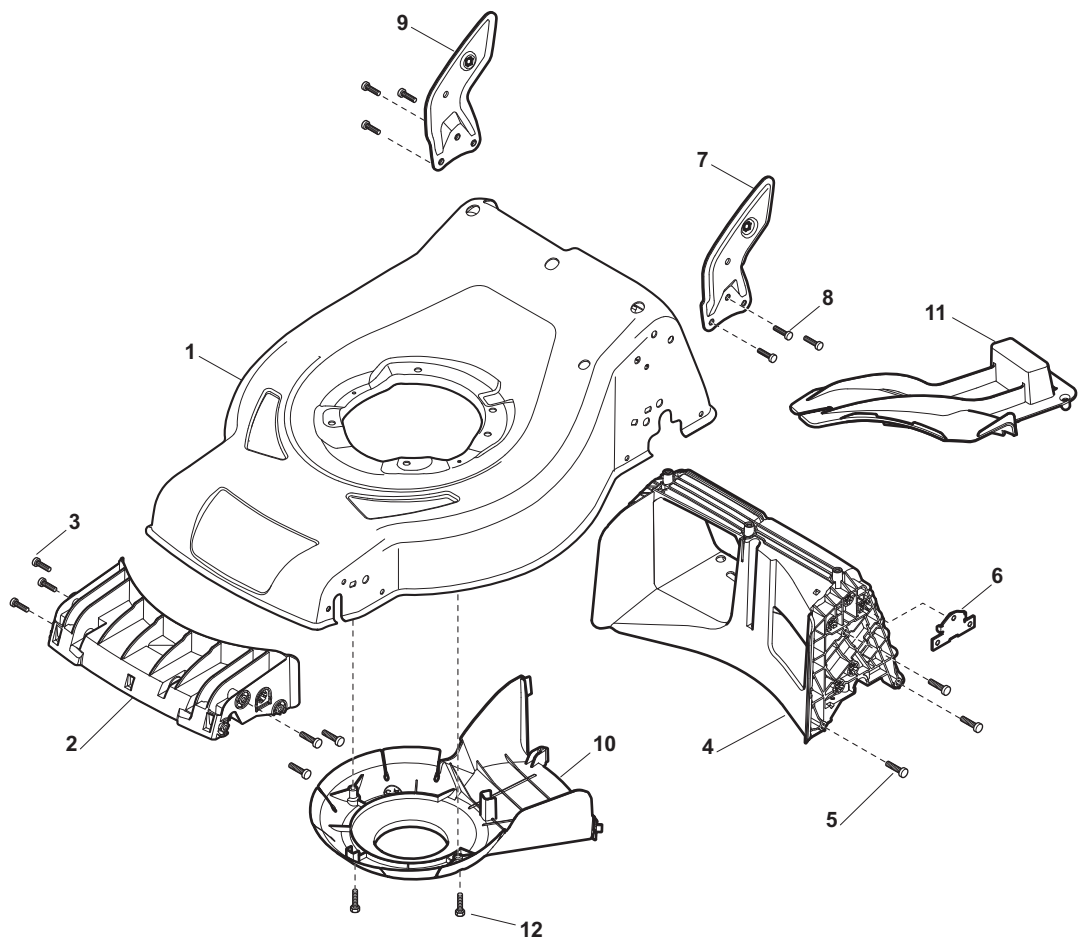

POS	PART. NO	Q.ty	DESCRIPTION	DESCRIZIONE	DESCRIPTION	BESCHREIBUNG	REMARKS
1	381004020/0	1	Deck Red	Chassis Rosso	Châssis Rouge	Gehäuse Rot	
1	381004051/0	1	Deck Yellow	Chassis Giallo	Châssis Jaune	Gehäuse Gelb	
2	322108301/1	1	Front Conveyor Assy	Convogl. Anteriore	Ens. Convoyeur Avant	Hinterleitblechvorder	
3	112728699/0	6	Screw	Vite	Vis	Schraube	
4	322108302/0	1	Rear Conveyor Assy	Convogl. Posteriore	Ens. Convoyeur Post.	Hinterleitblechsatz	
5	112728699/0	6	Screw	Vite	Vis	Schraube	
6	322545213/0	2	Plate	Piastrina	Plaquette	Platte	
7	381005139/0	1	Bracket, L	Staffa Sx	Bride G	Pratze, Linke	
8	112727801/0	6	Screw	Vite	Vis	Schraube	
9	381005137/0	1	Bracket, R	Staffa Dx	Bride D	Pratze, Rechte	
10	322060242/0	1	Protection, Belt	Carter Cinghia	Protection Courroire	Schutz, Riemen	
11	322140239/0	1	Deflector	Deflettore	Deflecteur	Deflektor	
12	12728530/0	2	Screw	Vite	Vis	Schraube