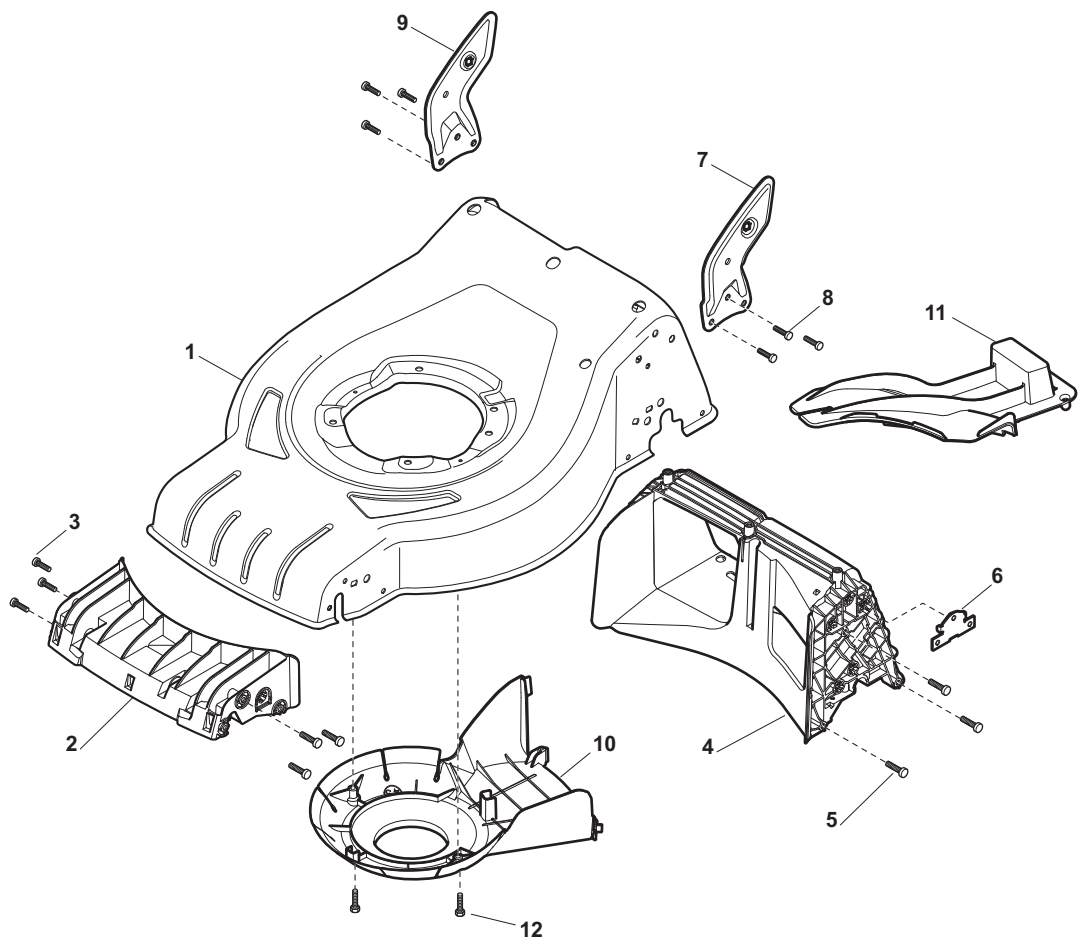

POS	PART. NO	Q.ty	DESCRIPTION	DESCRIZIONE	DESCRIPTION	BESCHREIBUNG	REMARKS
1	381004018/0	1	Deck Red	Chassis Rosso	Châssis Rouge	Gehäuse Rot	
1	381004024/0	1	Deck Yellow	Chassis Giallo	Châssis Jaune	Gehäuse Gelb	
2	322108301/1	1	Front Conveyor Assy	Convogl. Anteriore	Ens. Convoyeur Avant	Hinterleitblechvorder	
3	112728699/0	6	Screw	Vite	Vis	Schraube	
4	322108302/0	1	Rear Conveyor Assy	Convogl. Posteriore	Ens. Convoyeur Post.	Hinterleitblechsatz	
5	112728699/0	6	Screw	Vite	Vis	Schraube	
6	322545213/0	2	Plate	Piastrina	Plaquette	Platte	
7	381005139/0	1	Bracket, L	Staffa Sx	Bride G	Pratze, Linke	
8	112727801/0	6	Screw	Vite	Vis	Schraube	
9	381005137/0	1	Bracket, R	Staffa Dx	Bride D	Pratze, Rechte	
10	322060242/0	1	Protection, Belt	Carter Cinghia	Protection Courroire	Schutz, Riemen	
11	322140239/0	1	Deflector	Deflettore	Deflecteur	Deflektor	
12	12728530/0	2	Screw	Vite	Vis	Schraube