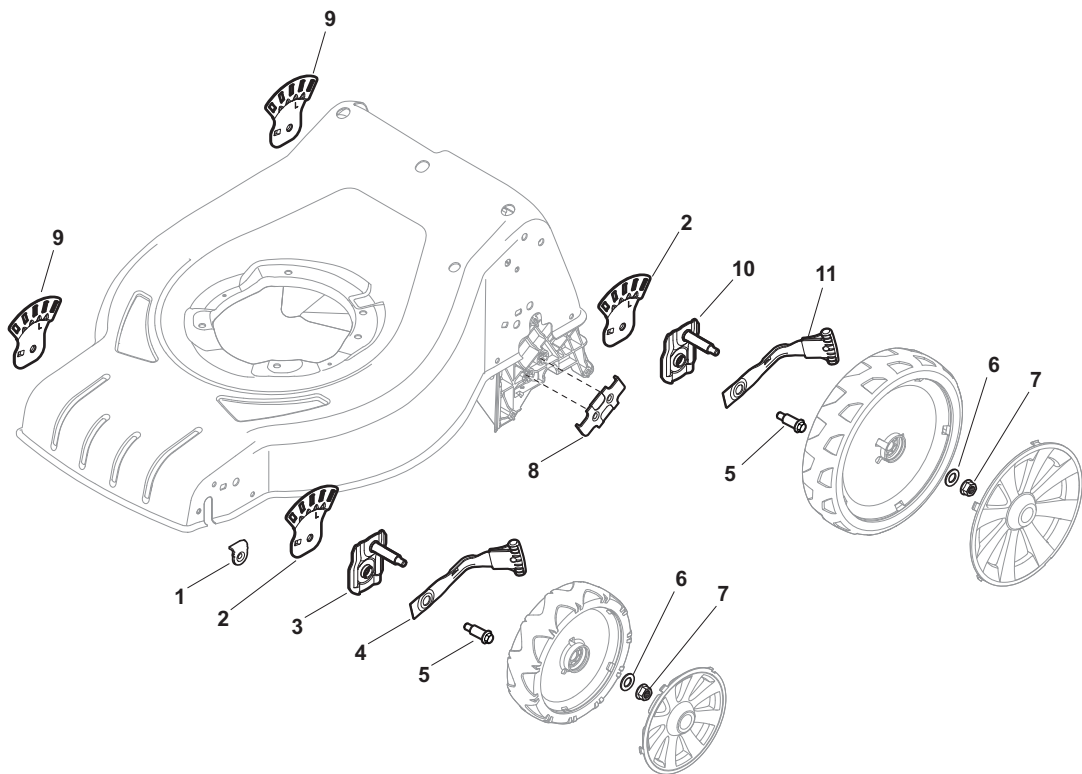

ILLUSTRATED PARTS LIST

CS 480 W

CR 480 W

- Use GLOBAL GARDEN PRODUCT Genuine Spare Parts specified in the parts list for repair and/or replacement.
- The contents described in the parts list may change due to improvement.
- The drawings of the spare parts are only indicative and might not represent the part in question exactly.
- The indications "right" - "left" - "front" - "rear" refer to the position of the operator when using the machine.
- When placing orders of parts for repair and/or replacement, make sure that the illustrated parts list is the one applying to the machine's year of manufacture, as shown on the identification plate attached to the machine.

POS	PART. NO	Q.ty	DESCRIPTION	DESCRIZIONE	DESCRIPTION	BESCHREIBUNG	REMARKS
1	322545189/0	2	Plate	Piastrina	Plaquette	Plättchen	
2	322735597/1	2	Sector, Height Adjustment	Settore Di Regolazione	Secteur Reglage	Sektor, Höheverstellung	
3	381005141/0	2	Support, Wheel	Supporto Ruota	Support Roue	Halter, Rad	
4	381003354/0	2	Lever, Height Adjustment	Leva Regolazione Altezza	Levier, Reglage Hauteur	Hebel, Höheverstellung	
5	22519811/0	4	Pin	Perno	Pivot	Bolzen	
6	12521350/0	4	Washer	Rosetta	Rondelle	Scheibe	
7	12155000/0	4	Nut	Dado	Ecrou	Mutter	
8	322545211/0	2	Plate	Piastrina	Plaquette	Plättchen	
9	322735595/1	2	Sector, Height Adjustment	Settore Di Regolazione	Secteur Reglage	Sektor, Höheverstellung	
10	381005143/0	2	Support, Wheel	Supporto Ruota	Support Roue	Halter, Rad	
11	381003357/0	2	Lever, Height Adjustment	Leva Regolazione Altezza	Levier, Reglage Hauteur	Hebel, Höheverstellung	

POS	PART. NO	Q.ty	DESCRIPTION	DESCRIZIONE	DESCRIPTION	BESCHREIBUNG	REMARKS
1	381007444/0	2	Wheel Ø 180	Ruota Ø 180	Roue Ø 180	Rad Ø 180	
2	322042064/0	4	Bush	Bussola	Douille	Buchse	
1	381007446/0	2	Wheel Ø 240	Ruota Ø 240	Roue Ø 240	Rad Ø 240	
6	322042064/0	4	Bush	Bussola	Douille	Buchse	