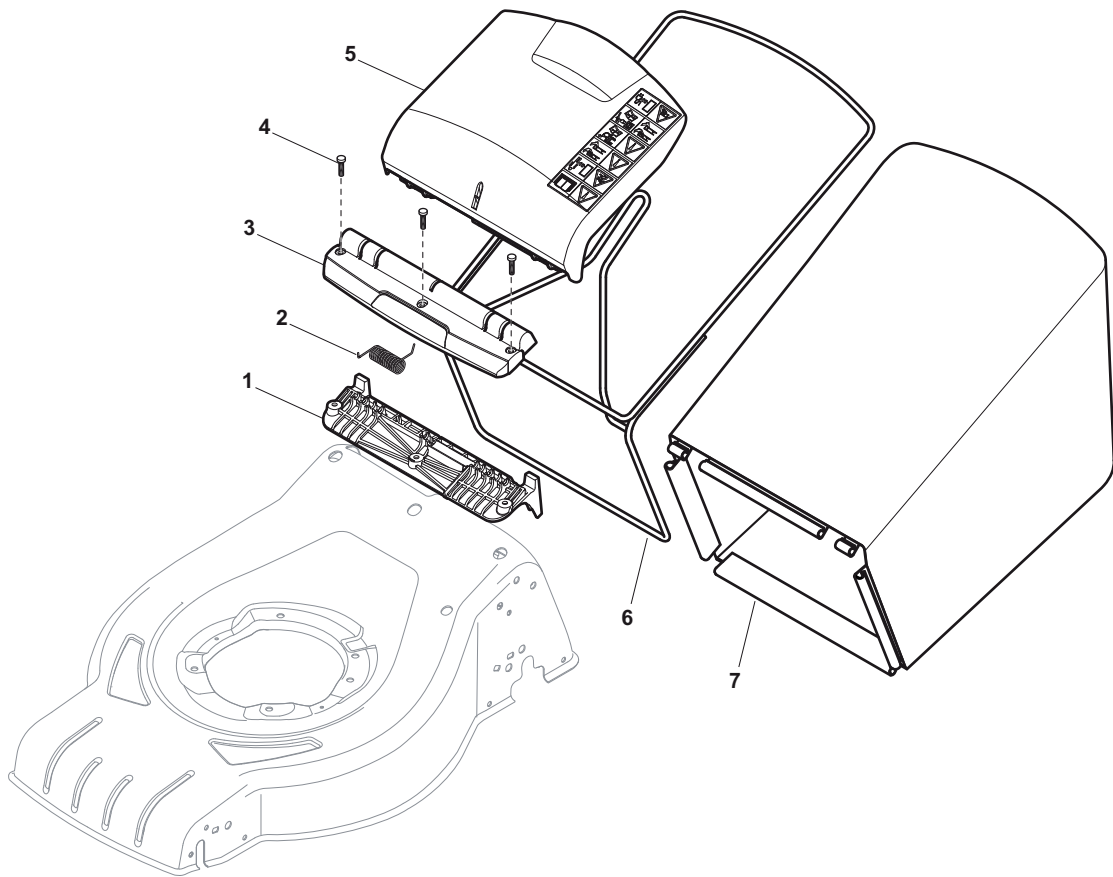

POS	PART. NO	Q.ty	DESCRIPTION	DESCRIZIONE	DESCRIPTION	BESCHREIBUNG	REMARKS
1	322785331/0	1	Support	Supporto	Support	Halter	
2	122450464/0	1	Spring	Molla	Ressort	Feder	
3	322109557/0	1	Cover, Grey	Copertura	Couvre	Kappe	Grey
3	322109556/0	1	Cover, Yellow	Copertura	Couvre	Kappe	Yellow
4	112728699/0	3	Screw	Vite	Vis	Schraube	
5	322600216/1	1	Stone-Guard, Grey	Parasassi	Pare-Pierres	Prallblech	Grey
5	322600214/1	1	Stone-Guard, Yellow	Parasassi	Pare-Pierres	Prallblech	Yellow
6	181006409/0	1	Chassis Box	Telaio Sacco	Châssis Bac	Rahmen Sack	
7	181002319/0	1	Box, Fabric	Sacco, Tela	Sac, Toile	Sack, Tuck