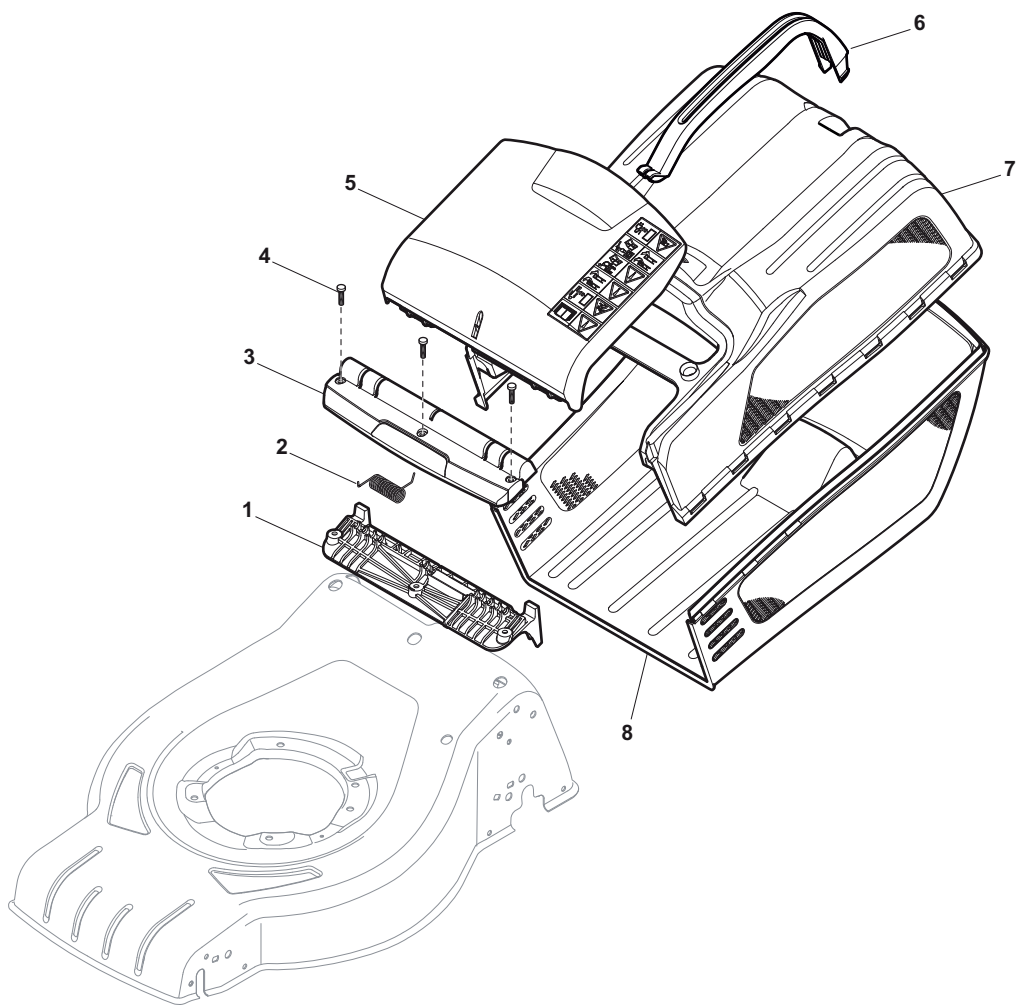

POS	PART. NO	Q.ty	DESCRIPTION	DESCRIZIONE	DESCRIPTION	BESCHREIBUNG	REMARKS
1	322785331/0	1	Support	Supporto	Support	Halter	
2	122450464/0	1	Spring	Molla	Ressort	Feder	
3	322109557/0	1	Cover, Grey	Copertura	Couvre	Kappe	Grey
3	322109556/0	1	Cover, Yellow	Copertura	Couvre	Kappe	Yellow
4	112728699/0	3	Screw	Vite	Vis	Schraube	
5	322600216/1	1	Stone-Guard, Grey	Parasassi	Pare-Pierres	Prallblech	Grey
5	322600214/1	1	Stone-Guard, Yellow	Parasassi	Pare-Pierres	Prallblech	Yellow
6	322393645/0	1	Handle	Maniglia	Poignée	Griff	
7	322486263/0	1	Grassbox Upper Part	Parte Sup.Sacco	Sac, Partie Superieure	Korb Oberteil	
8	322486267/0	1	Grassbox Lower Part	Parte Infer. Sacco	Sac, Partie Inferieure	Korb Unterteil