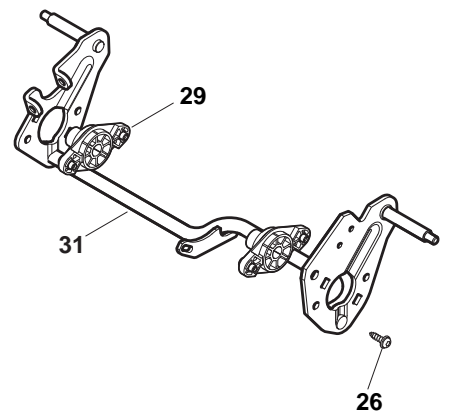

Rear Axle with Bearing

Rear Axle with Plastic Bushing