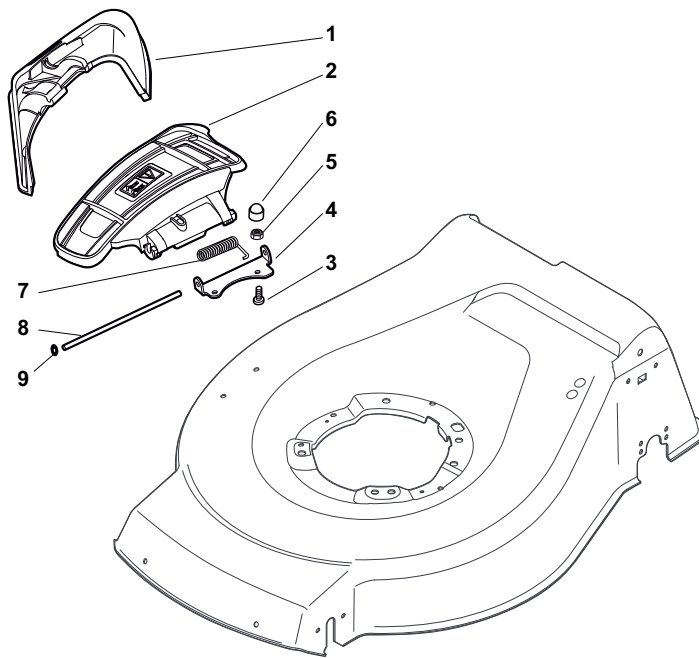

## NT 534 WTR 4S NT 534 WTR 4S Q

- Use GLOBAL GARDEN PRODUCT Genuine Spare Parts specified in the parts list for repair and/or replacement.
- The contents described in the parts list may change due to improvement.
- The drawings of the spare parts are only indicative and might not represent the part in question exactly.
- The indications "right" - "left" - "front" - "rear" refer to the position of the operator when using the machine.
- When placing orders of parts for repair and/or replacement, make sure that the illustrated parts list is the one applying to the machine's year of manufacture, as shown on the identification plate attached to the machine.

POS	PART. NO	Q.ty	DESCRIPTION	DESCRIZIONE	DESCRIPTION	BESCHREIBUNG	REMARKS
1	322108295/0	1	Stone-Guard	Parasassi	Pare-Pierres	Prallblech	
2	322600195/0	1	Ejection Guard	Protezione Uscita	Protection Sortie	Auswurfschutz	
3	112727803/0	2	Screw	Vite	Vis	Schraube	
4	322806639/0	1	Fulcrum Pin	Perno Fulcro	Pivot	Gelenkpunkt	
5	112154510/0	2	Nut	Dado	Ecrou	Mutter	
6	118203853/0	2	Protection	Cappuccio	Capuchon	Stecker	
7	122450456/0	1	Spring	Molla	Ressort	Feder	
8	122517869/0	1	Pin	Perno	Pivot	Bolzen	
9	112604896/0	2	Crown Fastener	Fissatore A Corona	Fixateur A Couronne	Kronescheibe	