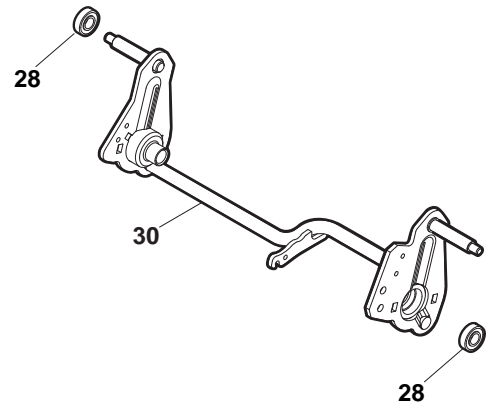

Rear Axle with Plastic Bushing