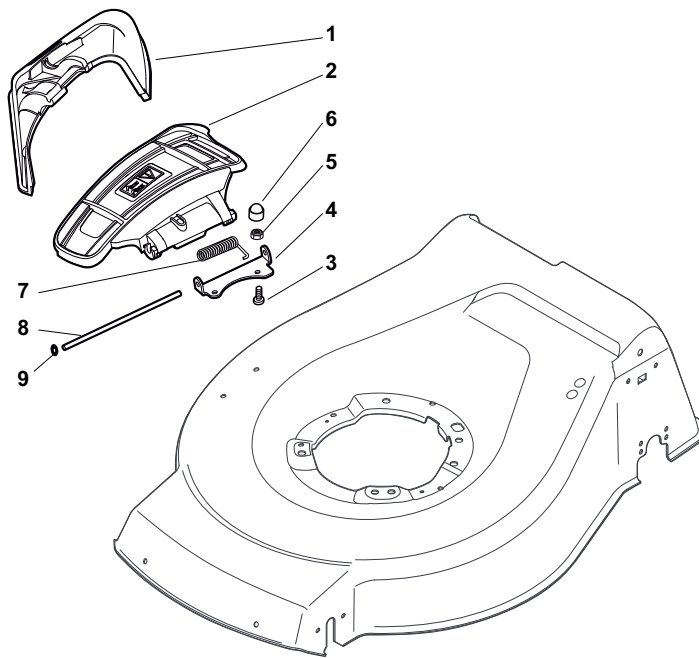

POS	PART. NO	Q.ty	DESCRIPTION	DESCRIZIONE	DESCRIPTION	BESCHREIBUNG	REMARKS
1	322108295/0	1	Stone-Guard	Parasassi	Pare-Pierres	Prallblech	
2	322600195/0	1	Ejection Guard	Protezione Uscita	Protection Sortie	Auswurfschutz	
3	112727803/0	2	Screw	Vite	Vis	Schraube	
4	322806639/0	1	Fulcrum Pin	Perno Fulcro	Pivot	Gelenkpunkt	
5	112154510/0	2	Nut	Dado	Ecrou	Mutter	
6	118203853/0	2	Protection	Cappuccio	Capuchon	Stecker	
7	122450456/0	1	Spring	Molla	Ressort	Feder	
8	122517869/0	1	Pin	Perno	Pivot	Bolzen	
9	112604896/0	2	Crown Fastener	Fissatore A Corona	Fixateur A Couronne	Kronescheibe