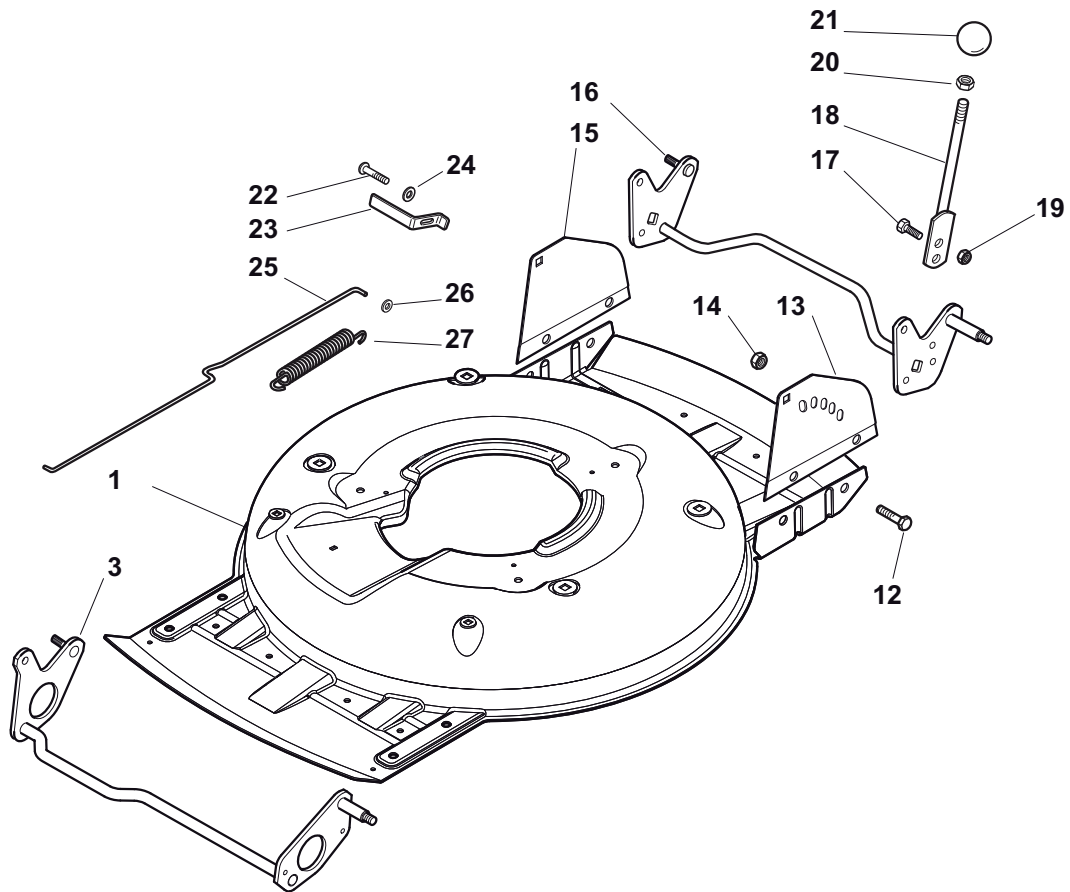

## MCS 504 TR 4S MCS 504 TR-E 4S

- Use GLOBAL GARDEN PRODUCT Genuine Spare Parts specified in the parts list for repair and/or replacement.
- The contents described in the parts list may change due to improvement.
- The drawings of the spare parts are only indicative and might not represent the part in question exactly.
- The indications "right" - "left" - "front" - "rear" refer to the position of the operator when using the machine.
- When placing orders of parts for repair and/or replacement, make sure that the illustrated parts list is the one applying to the machine's year of manufacture, as shown on the identification plate attached to the machine.

THIS INFORMATION IS NOT INTENDED FOR SALE OR RESALE, AND THIS NOTICE MUST REMAIN ON ALL COPIES.

POS	PART. NO	Q.ty	DESCRIPTION	DESCRIZIONE	DESCRIPTION	BESCHREIBUNG	REMARKS
1	81002907/1	1	Deck Yellow	Chassis Giallo	Châssis Jaune	Gehäuse Gelb	
2	81002849/0	1	Axle, Rear Wheels	Asse Ruote Posteriore	Axe Roues Arriere	Achse, Hinterrad	
3	81003276/0	1	Lever, Height Adjustment	Leva Regolazione Altezza	Levier, Reglage Hauteur	Hebel, Höheverstellung	
4	12735661/0	2	Screw	Vite	Vis	Schraube	
10	12293200/0	2	Nut	Dado	Ecrou	Mutter	
11	12583500/0	2	Grower	Grower	Grower	Federring	
12	12523070/0	2	Washer	Rosetta	Rondelle	Scheibe	
13	22735547/0	2	Sector, Height Adjustment	Settore Regolazione Altezza	Secteur Reglage Hauteur	Sektor, Höheverstellung	
14	81005082/0	2	Support, Wheel	Supporto Ruota	Support Roue	Halter, Rad	Ø 190
14	81005084/0	2	Support, Wheel	Supporto Ruota	Support Roue	Halter, Rad	Ø 210
15	81003286/0	2	Lever, Height Adjustment	Leva Regolazione Altezza	Levier, Reglage Hauteur	Hebel, Höheverstellung	
16	22519811/0	2	Pin	Perno	Pivot	Bolzen	