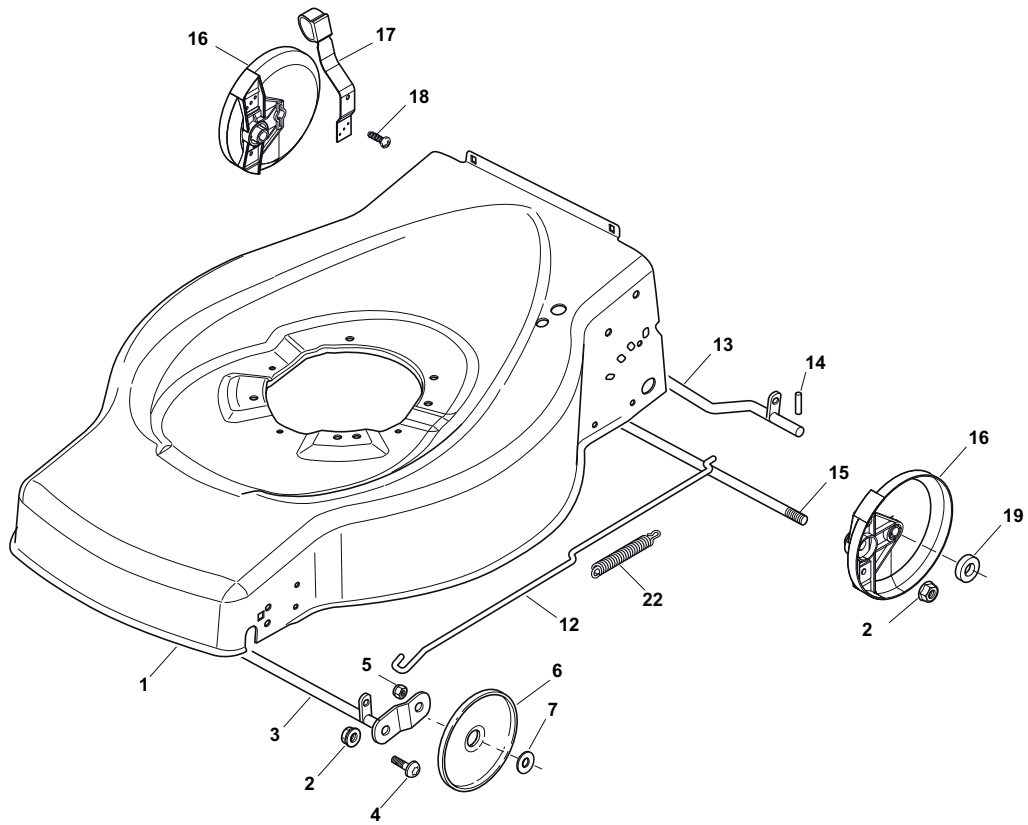

POS	PART. NO	Q.ty	DESCRIPTION	DESCRIZIONE	DESCRIPTION	BESCHREIBUNG	REMARKS
1	381003703/0	1	Deck Red	Chassis Rosso	Châssis Rouge	Gehäuse Rot	
2	12155000/0	2	Nut	Dado	Ecrou	Mutter	
3	81000153/0	1	Axle, Front Wheels	Asse Ruote Anteriore	Axe Roues Avant	Achse, Vorderrad	
4	12760600/0	2	Screw	Vite	Vis	Schraube	
5	22131750/0	2	Nut	Dado	Ecrou	Mutter	
6	22600095/0	2	Protection	Protezione	Protection	Schutz	
7	22671651/0	2	Washer	Rosetta	Rondelle	Scheibe	
12	122033319/0	1	Adjustment Rod	Asta Regolazione	Tige Reglage	Verstellungstange	
13	22033393/0	2	Axle, Rear Wheels	Asse Ruote Posteriore	Axe Roues Arriere	Achse, Hinterrad	
14	22753001/0	2	Pin	Spina	Goupille	Stift	
15	22033364/0	2	Axle, Rear Wheels	Asse Ruote Posteriori	Axe Roues Arriere	Achse, Hinterrad	
16	22600106/1	2	Protection, Wheel	Prot. Ruote	Protection Roue	Schütz, Räder	
17	81003303/0	1	Lever, Height Adjustment	Leva Regolazione Altezza	Levier Reglage Hauteur	Hebel, Höneverstellung	
18	12728689/0	2	Screw	Vite	Vis	Schraube	
19	22122202/0	4	Bearing	Cuscinetto	Coussinet	Lager	
22	122446186/0	1	Spring	Molla	Ressort	Feder