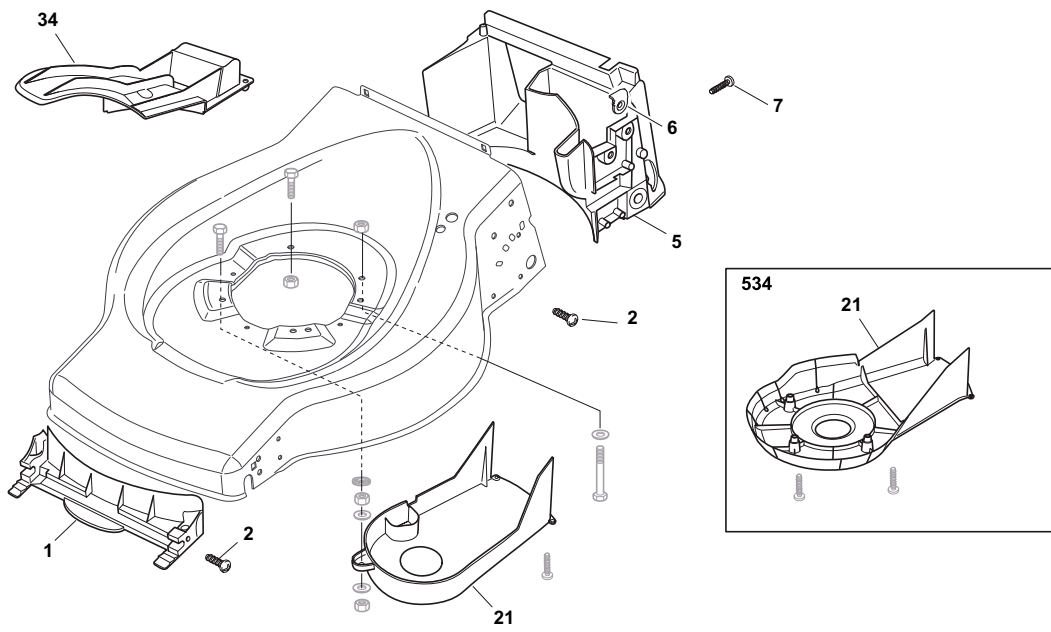

## ESL 534 TR

- Use GLOBAL GARDEN PRODUCT Genuine Spare Parts specified in the parts list for repair and/or replacement.
- The contents described in the parts list may change due to improvement.
- The drawings of the spare parts are only indicative and might not represent the part in question exactly.
- The indications "right" - "left" - "front" - "rear" refer to the position of the operator when using the machine.
- When placing orders of parts for repair and/or replacement, make sure that the illustrated parts list is the one applying to the machine's year of manufacture, as shown on the identification plate attached to the machine.

THIS INFORMATION IS NOT INTENDED FOR SALE OR RESALE, AND THIS NOTICE MUST REMAIN ON ALL COPIES.

GLOBAL GARDEN PRODUCTS

POS	PART. NO	Q.ty	DESCRIPTION	DESCRIZIONE	DESCRIPTION	BESCHREIBUNG	REMARKS
1	381003703/0	1	Deck Red	Chassis Rosso	Châssis Rouge	Gehäuse Rot	
2	12155000/0	2	Nut	Dado	Ecrou	Mutter	
3	81000153/0	1	Axle, Front Wheels	Asse Ruote Anteriore	Axe Roues Avant	Achse, Vorderrad	
4	12760600/0	2	Screw	Vite	Vis	Schraube	
5	22131750/0	2	Nut	Dado	Ecrou	Mutter	
6	22600095/0	2	Protection	Protezione	Protection	Schutz	
7	22671651/0	2	Washer	Rosetta	Rondelle	Scheibe	
12	122033319/0	1	Adjustment Rod	Asta Regolazione	Tige Reglage	Verstellungstange	
13	22033393/0	2	Axle, Rear Wheels	Asse Ruote Posteriore	Axe Roues Arriere	Achse, Hinterrad	
14	22753001/0	2	Pin	Spina	Goupille	Stift	
15	22033364/0	2	Axle, Rear Wheels	Asse Ruote Posteriori	Axe Roues Arriere	Achse, Hinterrad	
16	22600106/1	2	Protection, Wheel	Prot. Ruote	Protection Roue	Schütz, Räder	
17	81003303/0	1	Lever, Height Adjustment	Leva Regolazione Altezza	Levier Reglage Hauteur	Hebel, Höneverstellung	
18	12728689/0	2	Screw	Vite	Vis	Schraube	
19	22122202/0	4	Bearing	Cuscinetto	Coussinet	Lager	
22	122446186/0	1	Spring	Molla	Ressort	Feder	