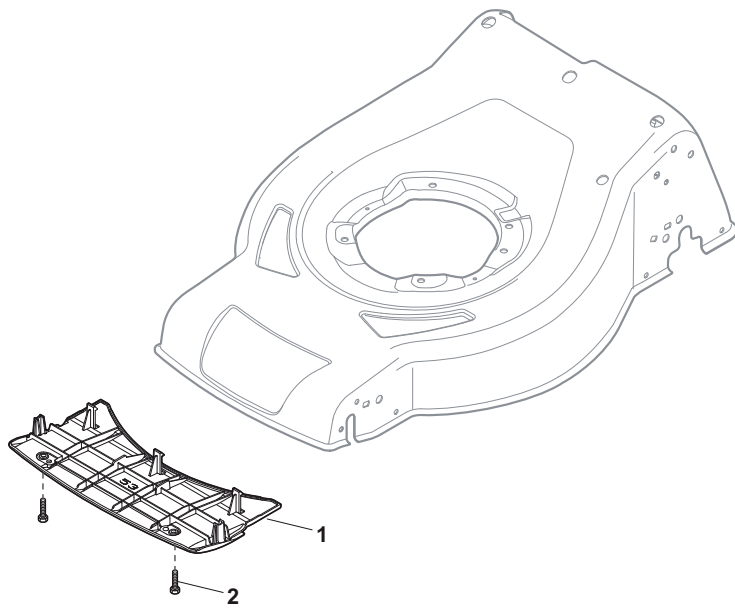

POS	PART. NO	Q.ty	DESCRIPTION	DESCRIZIONE	DESCRIPTION	BESCHREIBUNG	REMARKS
1	322500107/0	1	Front Combi	Pettine Anteriore	Vorne Comb	Peigne Avant	
2	112728698/0	2	Screw	Vite	Vis	Schraube