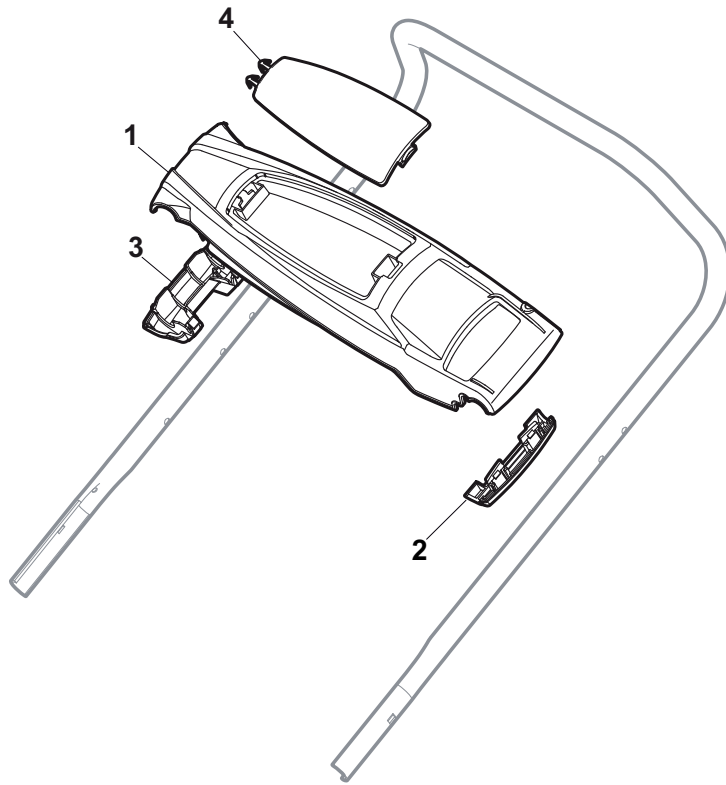

POS	PART. NO	Q.ty	DESCRIPTION	DESCRIZIONE	DESCRIPTION	BESCHREIBUNG	REMARKS
1	322120190/0	1	Dash Board Red	Cruscotto Rosso	Console Rouge	Konsole Rote	Red
1	322120192/0	1	Dash Board Yellow	Cruscotto Giallo	Console Jaune	Konsole Gelbe	Yellow
2	322546055/0	1	Plate	Piastrina	Plaque	Plättchen	Red
2	322546057/0	1	Plate	Piastrina	Plaque	Plättchen	Yellow
3	322546054/0	1	Plate	Piastrina	Plaque	Plättchen	Red
3	322546056/0	1	Plate	Piastrina	Plaque	Plättchen	Yellow
4	322120191/0	1	Dash Board Cover	Copertura Cruscotto	Console Couverture	Konsole Haube