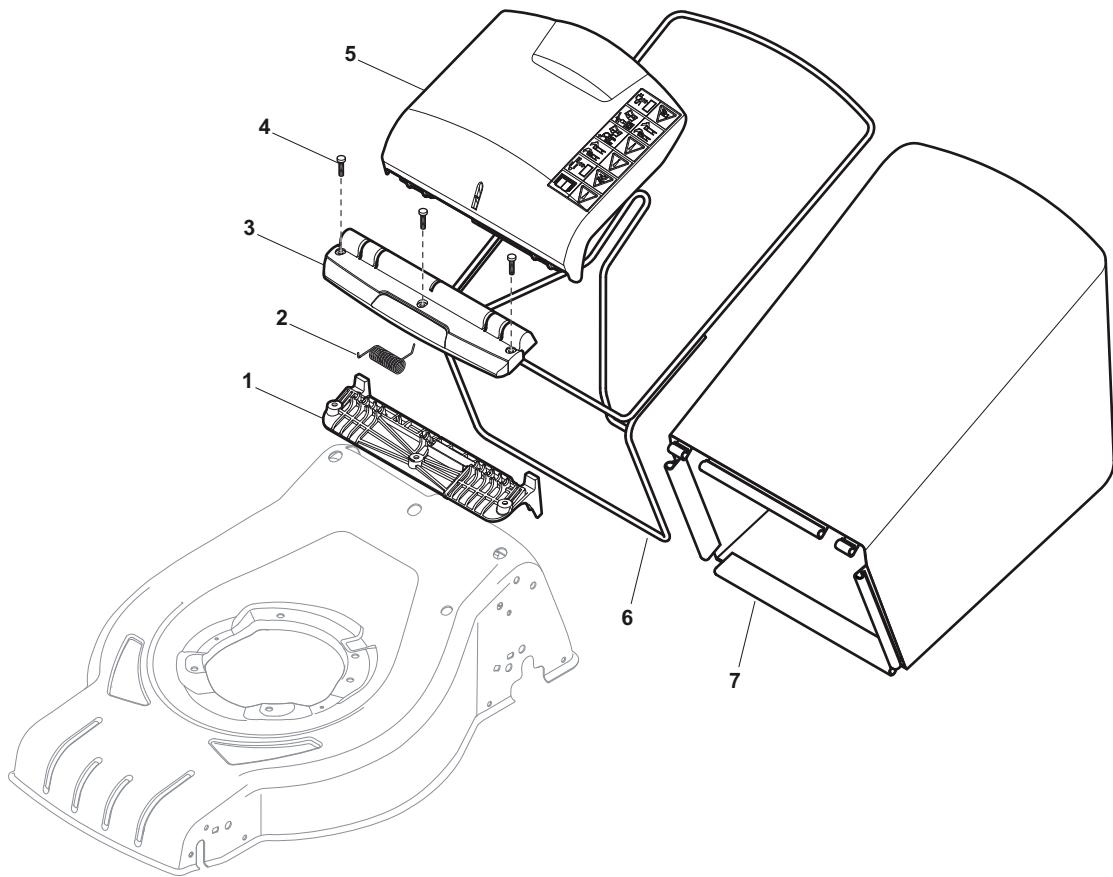

POS	PART. NO	Q.ty	DESCRIPTION	DESCRIZIONE	DESCRIPTION	BESCHREIBUNG	REMARKS
1	322785331/0	1	Support	Supporto	Support	Halter	
2	122450464/0	1	Spring	Molla	Ressort	Feder	
3	322109556/0	1	Cover, Yellow	Capottina Gialla	Capot Jaune	Haube Gelb	
3	322109557/0	1	Cover, Grey	Capottina Grigio	Capot Jaune	Haube Gelb	
4	112728699/0	3	Screw	Vite	Vis	Schraube	
5	322600214/1	1	Stone-Guard Yellow	Parasassi Giallo	Pare-Pierres, Jaune	Prallblech, Gelb	
5	322600216/1	1	Stone-Guard Grey	Parasassi Grigio	Pare-Pierres, Gris	Prallblech, Grau	
6	181006409/0	1	Chassis Box	Telaio Sacco	Châssis Bac	Rahmen Sack	
7	181002319/0	1	Box, Fabric	Sacco, Tela	Sac, Toile	Sack, Tuck