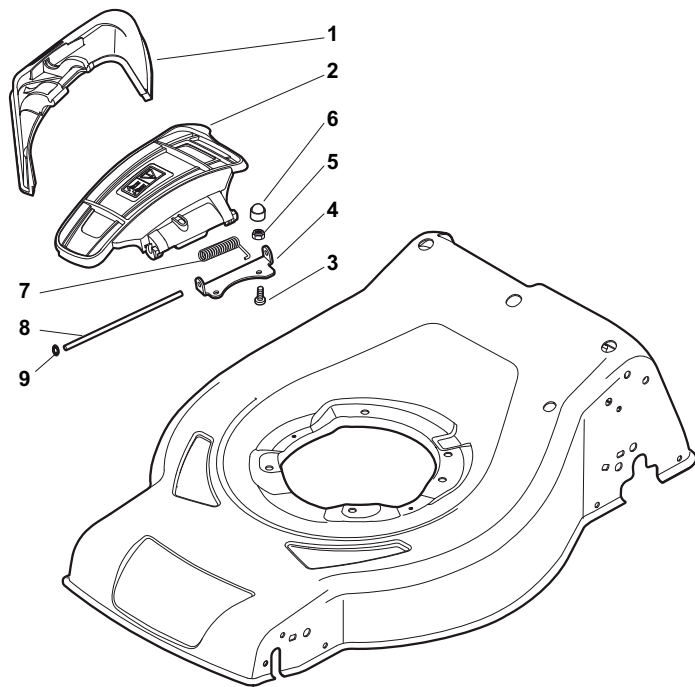

POS	PART. NO	Q.ty	DESCRIPTION	DESCRIZIONE	DESCRIPTION	BESCHREIBUNG	REMARKS
1	322108309/0	1	Rear Conveyor Assy	Convogl. Posteriore	Ens. Convoyeur Post.	Hinterleitblechsatz	
2	322600238/0	1	Ejection Guard	Protezione Uscita	Protection Sortie	Auswurfschutz	
3	112727803/0	2	Screw	Vite	Vis	Schraube	
4	322806639/0	1	Fulcrum Pin	Perno Fulcro	Pivot	Gelenkpunkt	
5	112154510/0	2	Nut	Dado	Ecrou	Mutter	
6	118203853/0	2	Protection	Cappuccio	Capuchon	Stecker	
7	122450456/0	1	Spring	Molla	Ressort	Feder	
8	122517869/0	1	Pin	Perno	Pivot	Bolzen	
9	112604896/0	2	Crown Fastener	Fissatore A Corona	Fixateur A Couronne	Kronescheibe