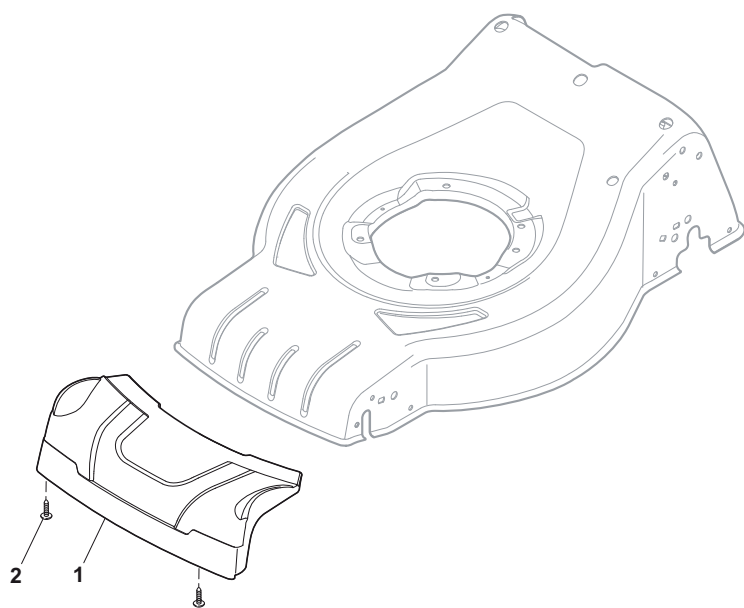

POS	PART. NO	Q.ty	DESCRIPTION	DESCRIZIONE	DESCRIPTION	BESCHREIBUNG	REMARKS
1	322226171/0	1	Mask, Black	Mascherina, Nero	Mesque, Noir	Maske, Schwarz	
2	112728698/0	2	Screw	Vite	Vis	Schraube