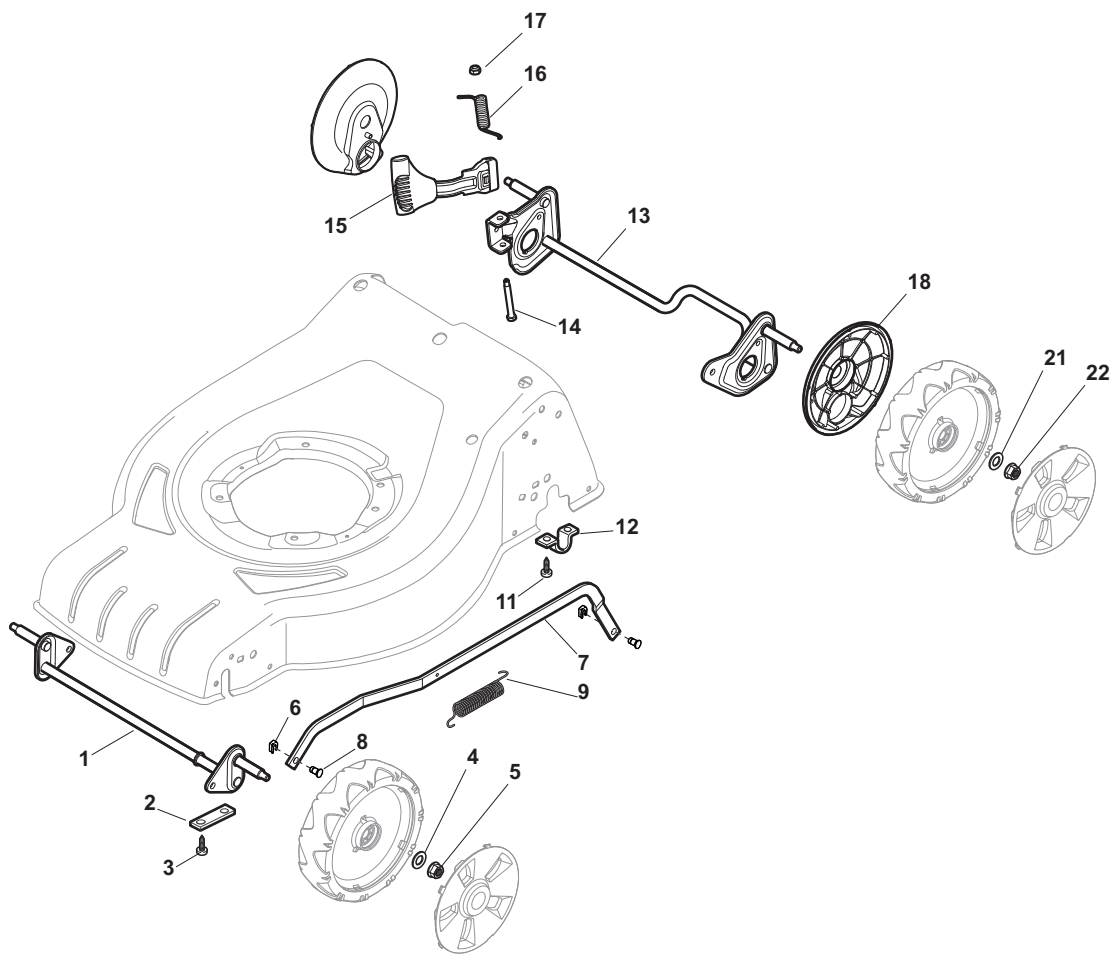

ILLUSTRATED PARTS LIST

CRC-CSC 534 S
CRC-CSC 534 SE
CRC-CSC 534 SQ
CRC-CSC 534 SEQ

- Use GLOBAL GARDEN PRODUCT Genuine Spare Parts specified in the parts list for repair and/or replacement.
- The contents described in the parts list may change due to improvement.
- The drawings of the spare parts are only indicative and might not represent the part in question exactly.
- The indications "right" - "left" - "front" - "rear" refer to the position of the operator when using the machine.
- When placing orders of parts for repair and/or replacement, make sure that the illustrated parts list is the one applying to the machine's year of manufacture, as shown on the identification plate attached to the machine.

POS	PART. NO	Q.ty	DESCRIPTION	DESCRIZIONE	DESCRIPTION	BESCHREIBUNG	REMARKS
1	381302853/0	1	Axle, Front Wheels	Asse Ruote Anteriori	Axe Roues Avant	Achse, Vorderrad	
2	322545142/0	2	Plate	Piastrina	Plaquette	Plättchen	
3	112728698/0	4	Screw	Vite	Vis	Schraube	
4	112521350/0	2	Washer	Rosetta	Rondelle	Scheibe	
5	112155000/0	2	Nut	Dado	Ecrou	Mutter	
6	112436051/0	2	Plate	Piastrina	Plaquette	Plättchen	
7	322869677/0	1	Rod, Height Adjustment	Asta Comando Regol. Altezza	Tige Commande Reglage Hauteur	Stange, Höneverstellung	
8	122519823/0	2	Pin	Perno	Pivot	Bolzen	
9	122446193/0	1	Spring	Molla	Ressort	Feder	
11	112728698/0	4	Screw	Vite	Vis	Schraube	
12	322545152/0	2	Plate	Piastrina	Plaquette	Plättchen	
13	381302851/0	1	Axle, Rear Wheels	Asse Ruote Posteriore	Axe Roues Arriere	Achse, Hinterrad	
14	122534131/0	1	Pin	Perno	Pivot	Bolzen	
15	381003356/0	1	Lever, Height Adjustment	Leva Regolazione Altezza	Levier Reglage Hauteur	Hebel, Höneverstellung	
16	122446192/0	1	Spring	Molla	Ressort	Feder	
17	112154510/0	1	Nut	Dado	Ecrou	Mutter	
18	322600239/0	2	Stone-Guard	Parasassi	Pare-Pierres	Prallblech	
21	112521350/0	2	Washer	Rosetta	Rondelle	Scheibe	
22	112155000/0	2	Nut	Dado	Ecrou	Mutter	