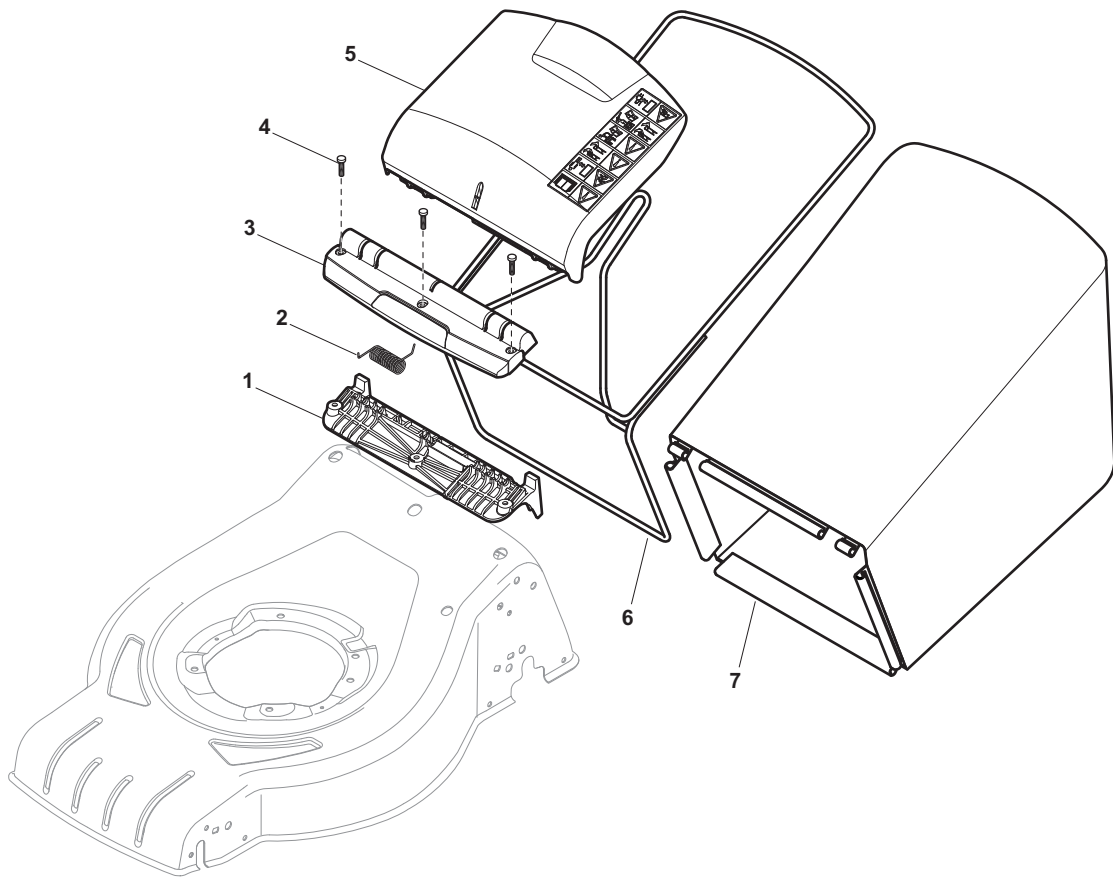

POS	PART. NO	Q.ty	DESCRIPTION	DESCRIZIONE	DESCRIPTION	BESCHREIBUNG	REMARKS
1	322785331/0	1	Support	Supporto	Support	Halter	
2	122450464/0	1	Spring	Molla	Ressort	Feder	
3	322109557/0	1	Cover, Grey	Copertura	Couvre	Kappe	Grey
3	322109556/0	1	Cover, Yellow	Copertura	Couvre	Kappe	Yellow
4	112728699/0	3	Screw	Vite	Vis	Schraube	
5	322600216/1	1	Stone-Guard, Grey	Parasassi	Pare-Pierres	Prallblech	Grey
5	322600214/1	1	Stone-Guard, Yellow	Parasassi	Pare-Pierres	Prallblech	Yellow
6	181006409/0	1	Chassis Box	Telaio Sacco	Châssis Bac	Rahmen Sack	
7	181002319/0	1	Box, Fabric	Sacco, Tela	Sac, Toile	Sack, Tuck