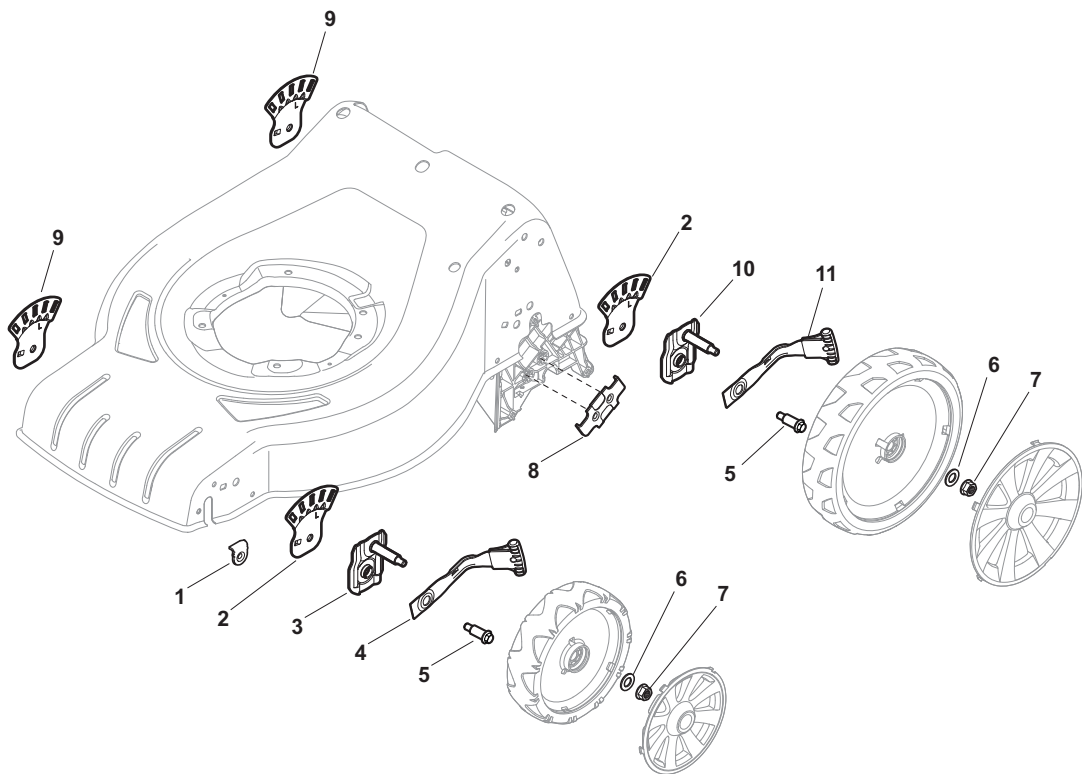

ILLUSTRATED PARTS LIST

CR-CS 484 W CR-CS 484 WQ

- Use GLOBAL GARDEN PRODUCT Genuine Spare Parts specified in the parts list for repair and/or replacement.
- The contents described in the parts list may change due to improvement.
- The drawings of the spare parts are only indicative and might not represent the part in question exactly.
- The indications "right" - "left" - "front" - "rear" refer to the position of the operator when using the machine.
- When placing orders of parts for repair and/or replacement, make sure that the illustrated parts list is the one applying to the machine's year of manufacture, as shown on the identification plate attached to the machine.

POS	PART. NO	Q.ty	DESCRIPTION	DESCRIZIONE	DESCRIPTION	BESCHREIBUNG	REMARKS
1	322545189/0	2	Plate	Piastrina	Plaquette	Plättchen	
2	322735597/1	2	Sector, Height Adjustment	Settore Di Regolazione	Secteur Reglage	Sektor, Höheverstellung	
3	381005141/0	2	Support, Wheel	Supporto Ruota	Support Roue	Halter, Rad	
4	381003354/0	2	Lever, Height Adjustment	Leva Regolazione Altezza	Levier, Reglage Hauteur	Hebel, Höheverstellung	
5	22519811/0	4	Pin	Perno	Pivot	Bolzen	
6	12521350/0	4	Washer	Rosetta	Rondelle	Scheibe	
7	12155000/0	4	Nut	Dado	Ecrou	Mutter	
8	322545211/0	2	Plate	Piastrina	Plaquette	Plättchen	
9	322735595/1	2	Sector, Height Adjustment	Settore Di Regolazione	Secteur Reglage	Sektor, Höheverstellung	
10	381005143/0	2	Support, Wheel	Supporto Ruota	Support Roue	Halter, Rad	
11	381003442/0	2	Lever, Height Adjustment	Leva Regolazione Altezza	Levier, Reglage Hauteur	Hebel, Höheverstellung	

POS	PART. NO	Q.ty	DESCRIPTION	DESCRIZIONE	DESCRIPTION	BESCHREIBUNG	REMARKS
1	381007444/0	2	Wheel Ø 180	Ruota Ø 180	Roue Ø 180	Rad Ø 180	
2	322042064/0	4	Bush	Bussola	Douille	Buchse	
5	381007446/0	2	Wheel Ø 240	Ruota Ø 240	Roue Ø 240	Rad Ø 240	
6	322042064/0	4	Bush	Bussola	Douille	Buchse	