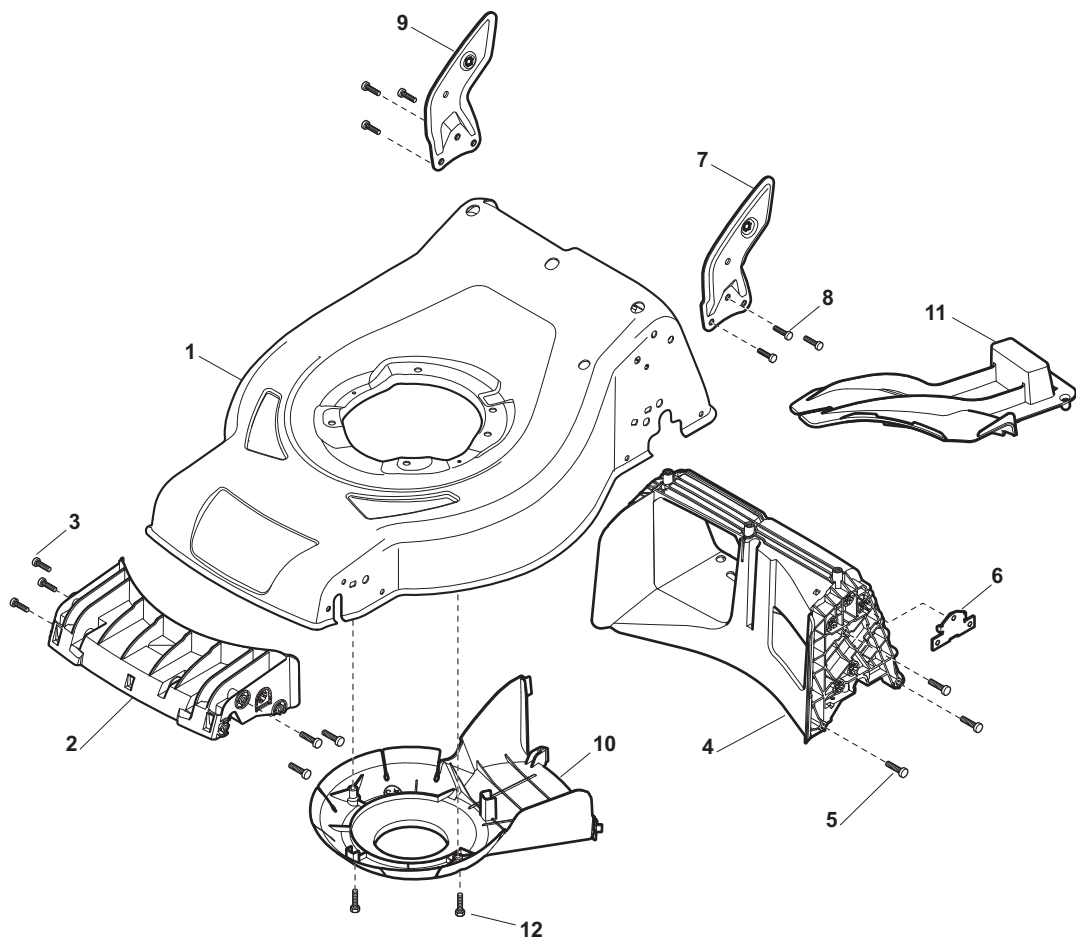

POS	PART. NO	Q.ty	DESCRIPTION	DESCRIZIONE	DESCRIPTION	BESCHREIBUNG	REMARKS
1	381004020/0	1	Deck Red	Chassis Rosso	Châssis Rouge	Gehäuse Rot	
1	381004051/0	1	Deck Black	Chassis Nero	Châssis Noir	Gehäuse Schwarz	
1	381004548/0	1	Deck Red	Chassis Rosso	Châssis Rouge	Gehäuse Rot	Side Discharge
2	322108301/0	1	Front Conveyor Assy	Convogl. Anteriore	Ens. Convoyeur Avant	Hinterleitblechvorder	
3	112728699/0	6	Screw	Vite	Vis	Schraube	
4	322108302/0	1	Rear Conveyor Assy	Convogl. Posteriore	Ens. Convoyeur Post.	Hinterleitblechsatz	
5	112728699/0	6	Screw	Vite	Vis	Schraube	
6	322545213/0	2	Plate	Piastrina	Plaquette	Platte	
7	381005139/0	1	Bracket, L	Staffa Sx	Bride G	Pratze, Linke	
8	112727801/0	6	Screw	Vite	Vis	Schraube	
9	381005137/0	1	Bracket, R	Staffa Dx	Bride D	Pratze, Rechte	
10	322060242/0	1	Protection, Belt	Carter Cinghia	Protection Courroire	Schutz, Riemen	
11	322140239/0	1	Deflector	Deflettore	Deflecteur	Deflektor	
12	12728530/0	2	Screw	Vite	Vis	Schraube