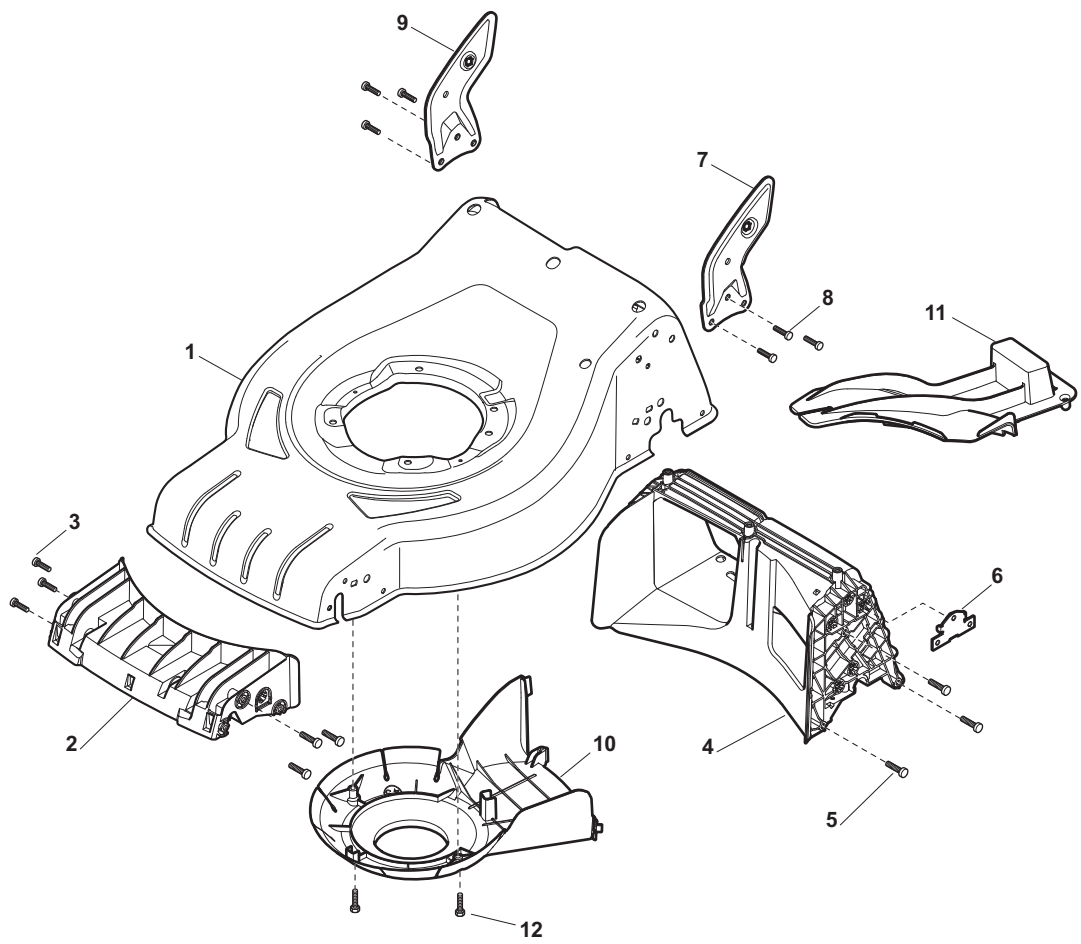

POS	PART. NO	Q.ty	DESCRIPTION	DESCRIZIONE	DESCRIPTION	BESCHREIBUNG	REMARKS
1	381004018/0	1	Deck Red	Chassis Rosso	Châssis Rouge	Gehäuse Rot	
1	381004024/0	1	Deck Black	Chassis Nero	Châssis Noir	Gehäuse Schwarz	
1	381004613/0	1	Deck Red	Chassis Rosso	Châssis Rouge	Gehäuse Rot	Side Discharge
2	322108301/0	1	Front Conveyor Assy	Convogl. Anteriore	Ens. Convoyeur Avant	Hinterleitblechvorder	
3	112728699/0	6	Screw	Vite	Vis	Schraube	
4	322108302/0	1	Rear Conveyor Assy	Convogl. Posteriore	Ens. Convoyeur Post.	Hinterleitblechsatz	
5	112728699/0	6	Screw	Vite	Vis	Schraube	
6	322545213/0	2	Plate	Piastrina	Plaquette	Platte	
7	381005139/0	1	Bracket, L	Staffa Sx	Bride G	Pratze, Linke	
8	112727801/0	6	Screw	Vite	Vis	Schraube	
9	381005137/0	1	Bracket, R	Staffa Dx	Bride D	Pratze, Rechte	
10	322060242/0	1	Protection, Belt	Carter Cinghia	Protection Courroire	Schutz, Riemen	
11	322140239/0	1	Deflector	Deflettore	Deflecteur	Deflektor	
12	12728530/0	2	Screw	Vite	Vis	Schraube