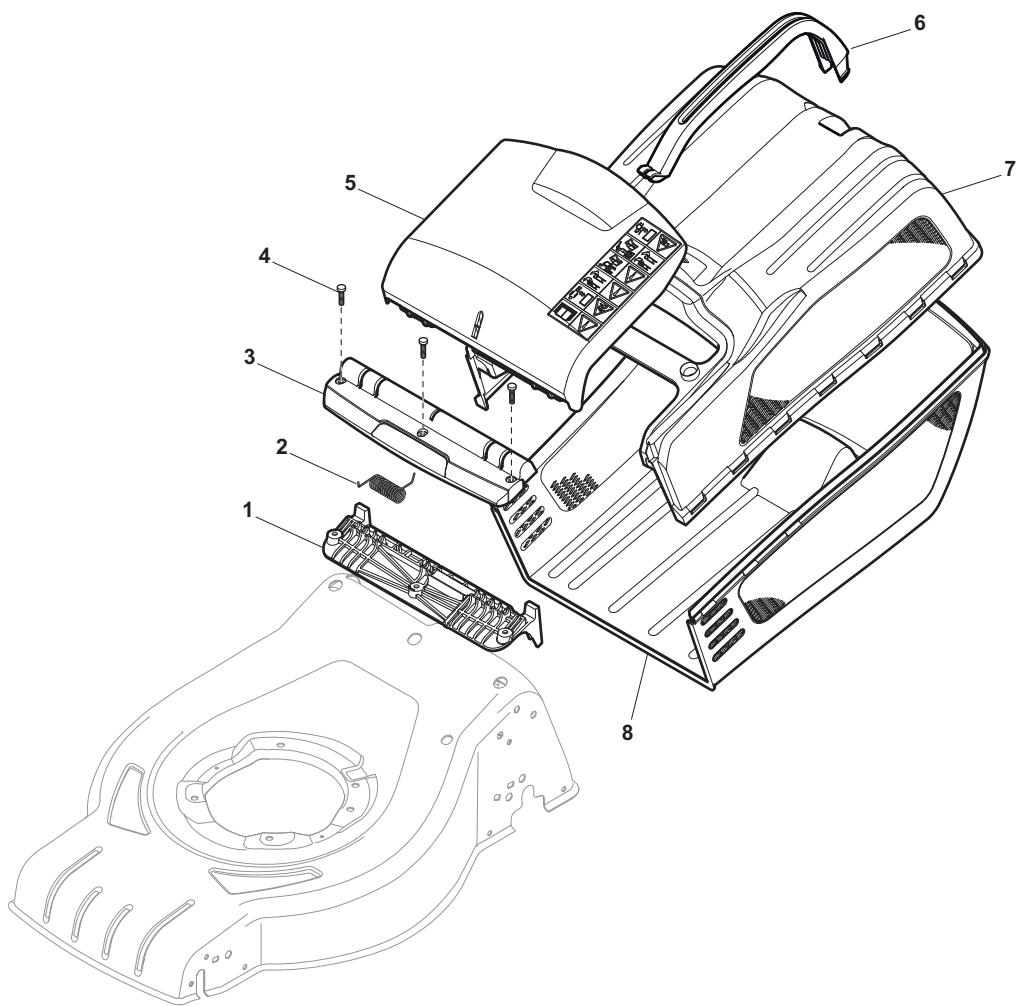

POS	PART. NO	Q.ty	DESCRIPTION	DESCRIZIONE	DESCRIPTION	BESCHREIBUNG	REMARKS
1	322785331/0	1	Support	Supporto	Support	Halter	
2	122450464/0	1	Spring	Molla	Ressort	Feder	
3	322109557/0	1	Cover, Grey	Copertura	Couvre	Kappe	Grey
3	322109556/0	1	Cover, Yellow	Copertura	Couvre	Kappe	Yellow
4	112728699/0	3	Screw	Vite	Vis	Schraube	
5	322600216/1	1	Stone-Guard, Grey	Parasassi	Pare-Pierres	Prallblech	Grey
5	322600214/1	1	Stone-Guard, Yellow	Parasassi	Pare-Pierres	Prallblech	Yellow
6	322393645/0	1	Handle	Maniglia	Poignée	Griff	
7	322486263/0	1	Grassbox Upper Part	Parte Sup.Sacco	Sac, Partie Superieure	Korb Oberteil	
8	322486267/0	1	Grassbox Lower Part	Parte Infer. Sacco	Sac, Partie Inferieure	Korb Unterteil