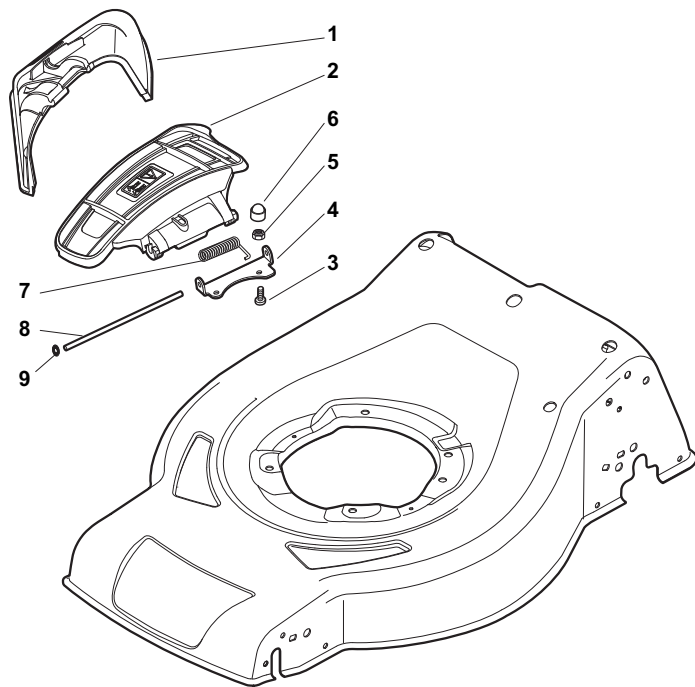

ILLUSTRATED PARTS LIST

CR-CS 484 W CR-CS 484 WQ

- Use GLOBAL GARDEN PRODUCT Genuine Spare Parts specified in the parts list for repair and/or replacement.
- The contents described in the parts list may change due to improvement.
- The drawings of the spare parts are only indicative and might not represent the part in question exactly.
- The indications "right" - "left" - "front" - "rear" refer to the position of the operator when using the machine.
- When placing orders of parts for repair and/or replacement, make sure that the illustrated parts list is the one applying to the machine's year of manufacture, as shown on the identification plate attached to the machine.

POS	PART. NO	Q.ty	DESCRIPTION	DESCRIZIONE	DESCRIPTION	BESCHREIBUNG	REMARKS
1	322545189/0	2	Plate	Piastrina	Plaquette	Plättchen	
2	322735597/1	2	Sector, Height Adjustment	Settore Di Regolazione	Secteur Reglage	Sektor, Höheverstellung	
3	381005141/0	2	Support, Wheel	Supporto Ruota	Support Roue	Halter, Rad	
4	381003354/0	2	Lever, Height Adjustment	Leva Regolazione Altezza	Levier, Reglage Hauteur	Hebel, Höheverstellung	
5	22519811/0	4	Pin	Perno	Pivot	Bolzen	
6	12521350/0	4	Washer	Rosetta	Rondelle	Scheibe	
7	12155000/0	4	Nut	Dado	Ecrou	Mutter	
8	322545211/0	2	Plate	Piastrina	Plaquette	Plättchen	
9	322735595/1	2	Sector, Height Adjustment	Settore Di Regolazione	Secteur Reglage	Sektor, Höheverstellung	
10	381005143/0	2	Support, Wheel	Supporto Ruota	Support Roue	Halter, Rad	
11	381003442/0	2	Lever, Height Adjustment	Leva Regolazione Altezza	Levier, Reglage Hauteur	Hebel, Höheverstellung	