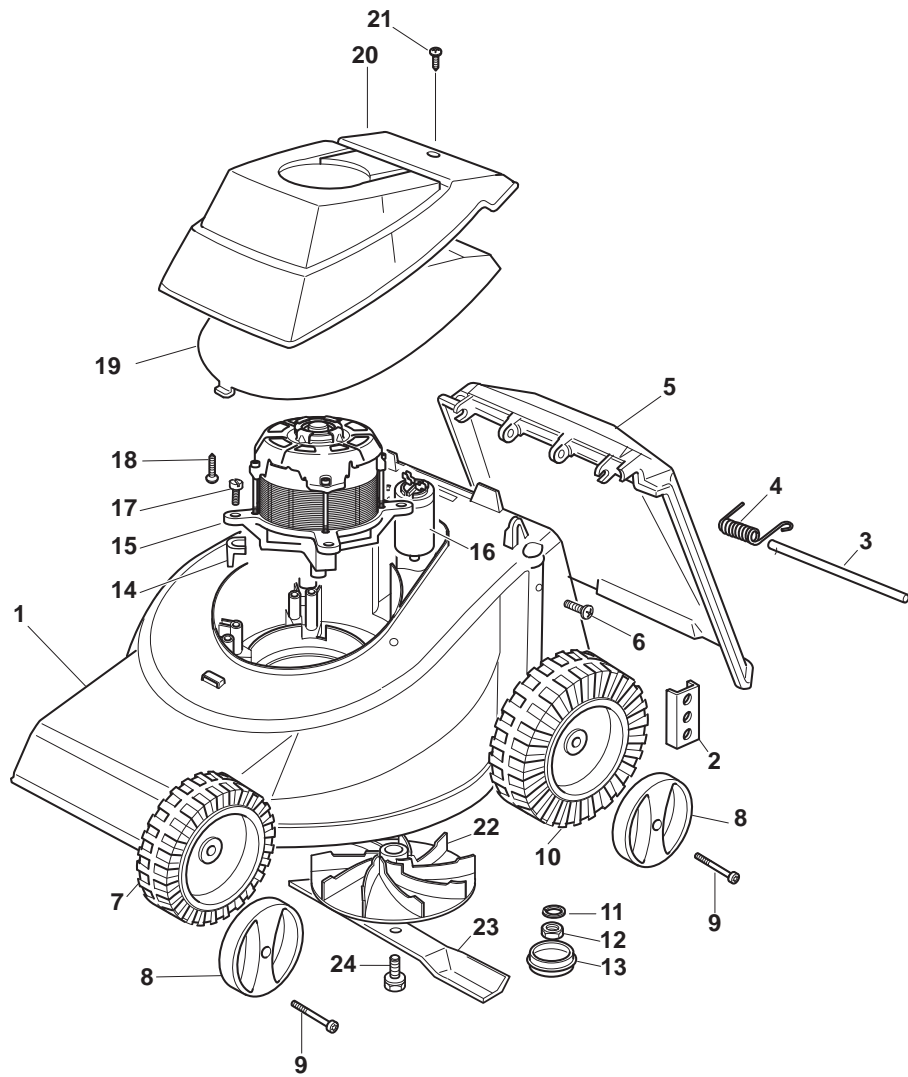

POS	PART. NO	Q.ty	DESCRIPTION	DESCRIZIONE	DESCRIPTION	BESCHREIBUNG	REMARKS
1	81001567/0	1	Deck Red	Chassis Rosso	Châssis Rouge	Gehäuse Rot	
2	22785087/1	4	Support, Wheels	Supporto Ruote	Support Roue	Halter, Rad	
3	22512530/0	1	Pin	Perno	Pivot	Bolzen	
4	22450250/0	1	Spring	Molla	Ressort	Feder	
5	22600024/1	1	Stone-Guard	Parasassi	Pare-Pierres	Prallblech	
6	12728450/0	2	Screw	Vite	Vis	Schraube	
7	22686086/0	2	Wheel Ø 130	Ruota Ø 130	Roue Ø 130	Rad Ø 130	
8	22110459/0	4	Hub Cap Yellow	Coprिमozzo Giallo	Couvre-Moyeu	Radkappe Gelbe	
8	22110454/0	4	Hub Cap White	Coprिमozzo Bianco	Couvre-Moyeu	Radkappe Weiße	
8	322110460/1	4	Hub Cap Red	Coprिमozzo Rosso	Couvre-Moyeu	Radkappe Rote	
9	22524337/0	4	Pin	Perno	Pivot	Bolzen	
10	22686087/0	2	Wheel Ø 160	Ruota Ø 160	Roue Ø 160	Rad Ø 160	
11	12540260/0	1	Grower	Grower	Grower	Federring	
12	12293200/0	1	Nut	Dado	Ecrou	Mutter	
13	22110275/0	1	Cap	Tappo	Bouchon	Gummistopfen	
14	22167700/0	4	Spacer	Distanziale	Entretoise	Distanzring	
15	18563604/0	1	Motor Atb	Motore Atb	Moteur Atb	Motor Atb	230-240V
16	18222043/0	1	Condenser 12 µf	Condensatore 12 µf	Condenseur 12 µf	Kondensator 12 µf	900W
17	12735410/0	4	Screw	Vite	Vis	Schraube	
18	12731601/0	1	Screw	Vite	Vis	Schraube	
19	22055104/0	1	Support, Cover	Supporto Capottina	Support Capot	Halter, Haube	
20	22055037/2	1	Cover	Capottina	Capot	Haube	
21	12728680/0	1	Screw	Vite	Vis	Schraube	
22	322465602/1	1	Hub	Mozzo	Moyeu	Halter	
23	81004141/0	1	Blade Standard	Coltello Standard	Lame Standard	Messer Standard	
24	381004352/1	1	Screw	Vite	Vis	Schraube