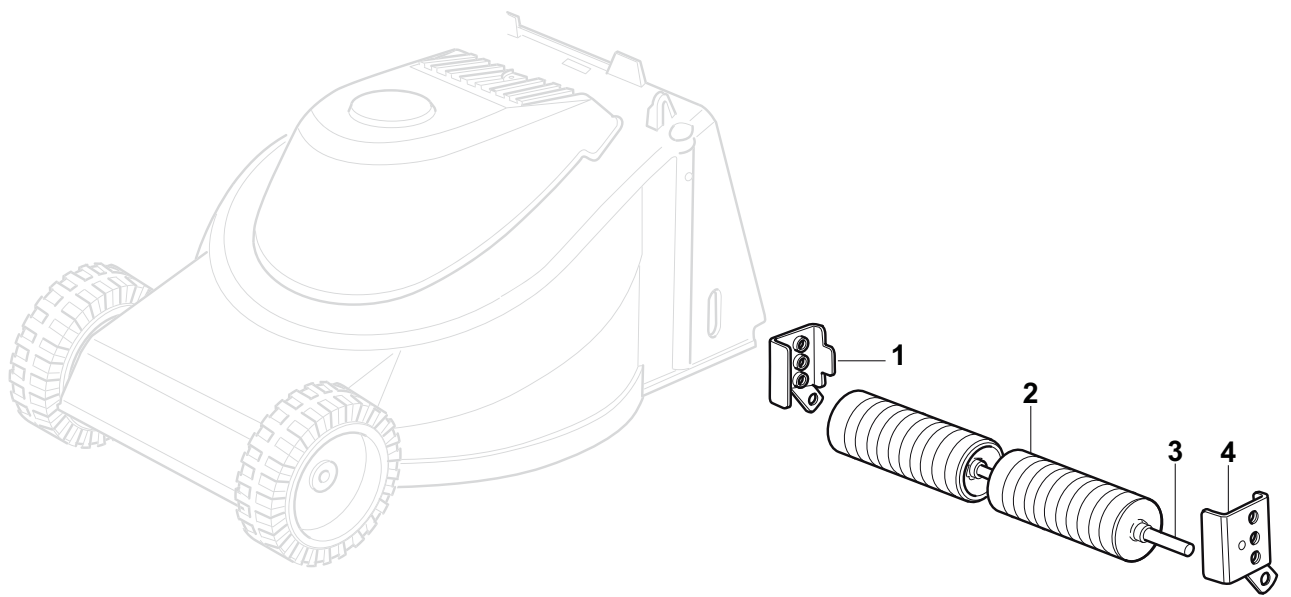

POS	PART. NO	Q.ty	DESCRIPTION	DESCRIZIONE	DESCRIPTION	BESCHREIBUNG	REMARKS
1	81005097/1	1	Support, R Wheel	Supporto Ruota Dx	Support Roue Droit	Halter, Rad R	
2	22670010/1	2	Roller	Roller	Roller	Roller	
3	22519807/0	1	Pin	Perno	Pivot	Bolzen	
4	81005099/1	1	Support, L Wheel	Supporto Ruota Sx	Support, G Roue	Halter, Rad Linker