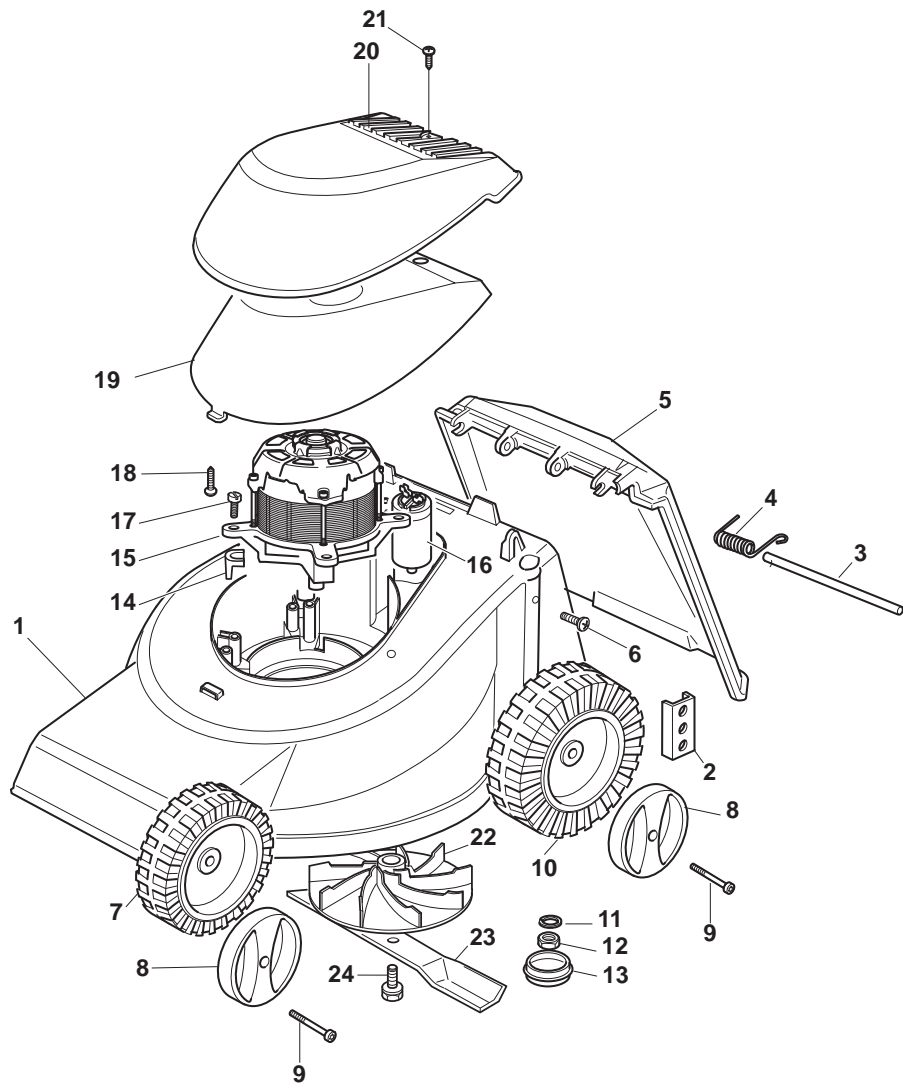

POS	PART. NO	Q.ty	DESCRIPTION	DESCRIZIONE	DESCRIPTION	BESCHREIBUNG	REMARKS
1	81001567/0	1	Deck Red	Chassis Rosso	Châssis Rouge	Gehäuse Rot	
2	22785087/1	4	Support, Wheels	Supporto Ruote	Support Roue	Halter, Rad	
3	22512530/0	1	Pin	Perno	Pivot	Bolzen	
4	22450250/0	1	Spring	Molla	Ressort	Feder	
5	22600024/1	1	Stone-Guard	Parasassi	Pare-Pierres	Prallblech	
6	12728450/0	2	Screw	Vite	Vis	Schraube	
7	22686086/0	2	Wheel Ø 130	Ruota Ø 130	Roue Ø 130	Rad Ø 130	
8	22110459/0	4	Hub Cap Yellow	Coprिमozzo Giallo	Couvre-Moyeu	Radkappe Gelbe	
8	22110454/0	4	Hub Cap White	Coprिमozzo Bianco	Couvre-Moyeu	Radkappe Weiße	
8	322110460/1	4	Hub Cap Red	Coprिमozzo Rosso	Couvre-Moyeu	Radkappe Rote	
9	22524337/0	4	Pin	Perno	Pivot	Bolzen	
10	22686087/0	2	Wheel Ø 160	Ruota Ø 160	Roue Ø 160	Rad Ø 160	
11	12540260/0	1	Grower	Grower	Grower	Federring	
12	12293200/0	1	Nut	Dado	Ecrou	Mutter	
13	22110275/0	1	Cap	Tappo	Bouchon	Gummistopfen	
14	22167700/0	4	Spacer	Distanziale	Entretoise	Distanzring	
15	18563604/0	1	Motor Atb	Motore Atb	Moteur Atb	Motor Atb	230-240V
16	18222043/0	1	Condenser 12 µf	Condensatore 12 µf	Condenseur 12 µf	Kondensator 12 µf	900W
17	12735410/0	4	Screw	Vite	Vis	Schraube	
18	12731601/0	1	Screw	Vite	Vis	Schraube	
19	22055104/0	1	Support, Cover	Supporto Capottina	Support Capot	Halter, Haube	
20	22055059/1	1	Cover	Capottina	Capot	Haube	
21	12728680/0	1	Screw	Vite	Vis	Schraube	
22	322465602/1	1	Hub	Mozzo	Moyeu	Halter	
23	81004141/0	1	Blade Standard	Coltello Standard	Lame Standard	Messer Standard	
24	381004352/1	1	Screw	Vite	Vis	Schraube