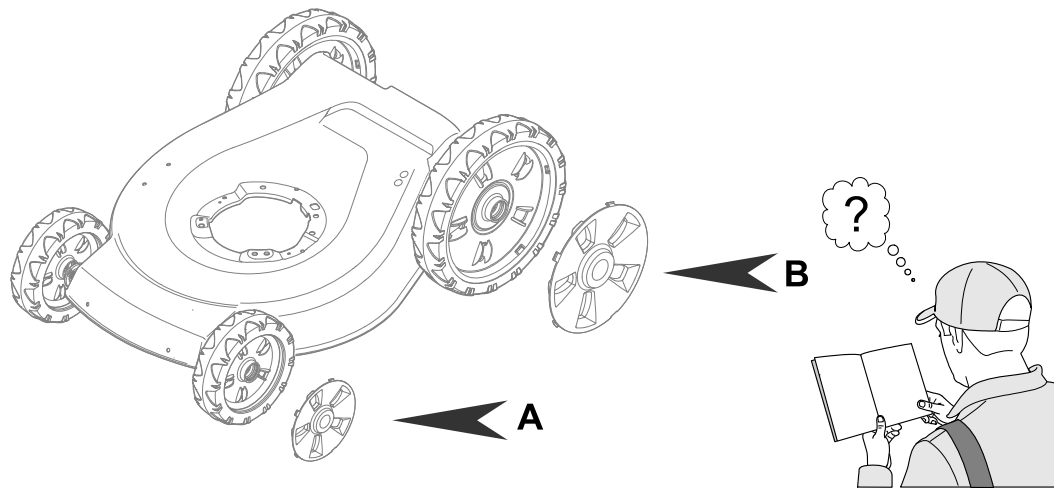

+

= A7

N.	CODE	Q.TY	DESCRIZIONE	DESCRIPTION	DESCRIPTION	BESCHREIBUNG	REMARK
A1	22110251/0	2	Coprimezzo Bianco	Hub Cap White	Couvre-Moyeu	Radkappe Weiße	
A1	22110253/0	2	Coprimezzo Giallo	Hub Cap Yellow	Couvre-Moyeu	Radkappe Gelbe	
A1	22110256/0	2	Coprimezzo Rosso	Hub Cap Red	Couvre-Moyeu	Radkappe Rote	
A1	22110382/0	2	Coprimezzo Grigio	Hub Cap Grey	Couvre-Moyeu Gris	Radkappe Grau	
A2	22110313/0	2	Coprimezzo Bianco	Hub Cap White	Couvre-Moyeu	Radkappe Weiße	
A2	22110314/0	2	Coprimezzo Grigio	Hub Cap Grey	Couvre-Moyeu Gris	Radkappe Grau	
A3	22110348/0	2	Coprimezzo Grigio	Hub Cap Grey	Couvre-Moyeu Gris	Radkappe Grau	
A4	22110382/0	2	Coprimezzo Grigio	Hub Cap Grey	Couvre-Moyeu Gris	Radkappe Grau	
B4	22110511/0	2	Coprimezzo Grigio	Hub Cap Grey	Couvre-Moyeu Gris	Radkappe Grau	
A5	22110417/0	2	Coprimezzo Grigio	Hub Cap Grey	Couvre-Moyeu Gris	Radkappe Grau	
B5	322110590/0	2	Coprimezzo Grigio	Hub Cap Grey	Couvre-Moyeu Gris	Radkappe Grau	
A6	22110492/0	2	Coprimezzo Grigio	Hub Cap Grey	Couvre-Moyeu Gris	Radkappe Grau	
B6	322110560/0	2	Coprimezzo Grigio	Hub Cap Grey	Couvre-Moyeu Gris	Radkappe Grau	
A7	22110494/0	2	Coprimezzo Grigio	Hub Cap Grey	Couvre-Moyeu Gris	Radkappe Grau	
A8	22110496/0	2	Coprimezzo Grigio	Hub Cap Grey	Couvre-Moyeu Gris	Radkappe Grau	
A9	322110643/0	2	Coprimezzo Grigio	Hub Cap Grey	Couvre-Moyeu	Radkappe	
B9	322110644/0	2	Coprimezzo	Hub Cap	Couvre-Moyeu	Radkappe	
A10	322110645/0	2	Coprimezzo Grigio	Hub Cap Grey	Couvre-Moyeu	Radkappe	
B10	322110646/0	2	Coprimezzo	Hub Cap	Couvre-Moyeu	Radkappe