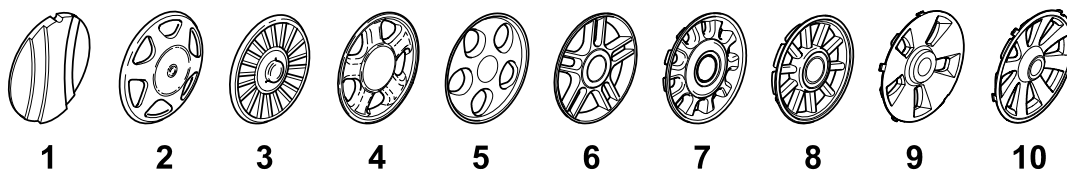

N.	CODE	Q.TY	DESCRIZIONE	DESCRIPTION	DESCRIPTION	BESCHREIBUNG	REMARK
A1	22110251/0	2	Coprimezzo Bianco	Hub Cap White	Couvre-Moyeu	Radkappe Weiße	
A1	22110253/0	2	Coprimezzo Giallo	Hub Cap Yellow	Couvre-Moyeu	Radkappe Gelbe	
A1	22110256/0	2	Coprimezzo Rosso	Hub Cap Red	Couvre-Moyeu	Radkappe Rote	
A1	22110382/0	2	Coprimezzo Grigio	Hub Cap Grey	Couvre-Moyeu Gris	Radkappe Grau	
A2	22110313/0	2	Coprimezzo Bianco	Hub Cap White	Couvre-Moyeu	Radkappe Weiße	
A2	22110314/0	2	Coprimezzo Grigio	Hub Cap Grey	Couvre-Moyeu Gris	Radkappe Grau	
A3	22110348/0	2	Coprimezzo Grigio	Hub Cap Grey	Couvre-Moyeu Gris	Radkappe Grau	
A4	22110382/0	2	Coprimezzo Grigio	Hub Cap Grey	Couvre-Moyeu Gris	Radkappe Grau	
B4	22110511/0	2	Coprimezzo Grigio	Hub Cap Grey	Couvre-Moyeu Gris	Radkappe Grau	
A5	22110417/0	2	Coprimezzo Grigio	Hub Cap Grey	Couvre-Moyeu Gris	Radkappe Grau	
B5	322110590/0	2	Coprimezzo Grigio	Hub Cap Grey	Couvre-Moyeu Gris	Radkappe Grau	
A6	22110492/0	2	Coprimezzo Grigio	Hub Cap Grey	Couvre-Moyeu Gris	Radkappe Grau	
B6	322110560/0	2	Coprimezzo Grigio	Hub Cap Grey	Couvre-Moyeu Gris	Radkappe Grau	
A7	22110494/0	2	Coprimezzo Grigio	Hub Cap Grey	Couvre-Moyeu Gris	Radkappe Grau	
A8	22110496/0	2	Coprimezzo Grigio	Hub Cap Grey	Couvre-Moyeu Gris	Radkappe Grau	
A9	322110643/0	2	Coprimezzo Grigio	Hub Cap Grey	Couvre-Moyeu	Radkappe	
B9	322110644/0	2	Coprimezzo	Hub Cap	Couvre-Moyeu	Radkappe	
A10	322110645/0	2	Coprimezzo Grigio	Hub Cap Grey	Couvre-Moyeu	Radkappe	
B10	322110646/0	2	Coprimezzo	Hub Cap	Couvre-Moyeu	Radkappe