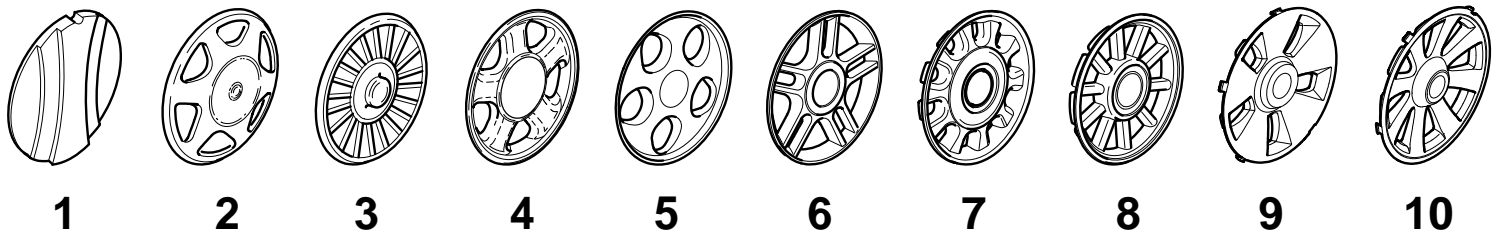

N.	CODE	Q.TY	DESCRIZIONE	DESCRIPTION	DESCRIPTION	BESCHREIBUNG	REMARK
1	22110251/0	2	Coprismozzo Bianco	Hub Cap White	Couvre-Moyeu	Radkappe Weiße	
1	22110253/0	2	Coprismozzo Giallo	Hub Cap Yellow	Couvre-Moyeu	Radkappe Gelbe	
1	22110256/0	2	Coprismozzo Rosso	Hub Cap Red	Couvre-Moyeu	Radkappe Rote	
1	22110382/0	2	Coprismozzo Grigio	Hub Cap Grey	Couvre-Moyeu Gris	Radkappe Grau	
2	22110313/0	2	Coprismozzo Bianco	Hub Cap White	Couvre-Moyeu	Radkappe Weiße	
2	22110314/0	2	Coprismozzo Grigio	Hub Cap Grey	Couvre-Moyeu Gris	Radkappe Grau	
3	22110348/0	2	Coprismozzo Grigio	Hub Cap Grey	Couvre-Moyeu Gris	Radkappe Grau	
4	22110382/0	2	Coprismozzo Grigio	Hub Cap Grey	Couvre-Moyeu Gris	Radkappe Grau	
5	22110417/0	2	Coprismozzo Grigio	Hub Cap Grey	Couvre-Moyeu Gris	Radkappe Grau	
6	22110492/0	2	Coprismozzo Grigio	Hub Cap Grey	Couvre-Moyeu Gris	Radkappe Grau	
7	22110494/0	2	Coprismozzo Grigio	Hub Cap Grey	Couvre-Moyeu Gris	Radkappe Grau	
8	22110496/0	2	Coprismozzo Grigio	Hub Cap Grey	Couvre-Moyeu Gris	Radkappe Grau	
9	322110643/0	2	Coprismozzo Grigio	Hub Cap Grey	Couvre-Moyeu	Radkappe	
10	322110645/0	2	Coprismozzo Grigio	Hub Cap Grey	Couvre-Moyeu	Radkappe