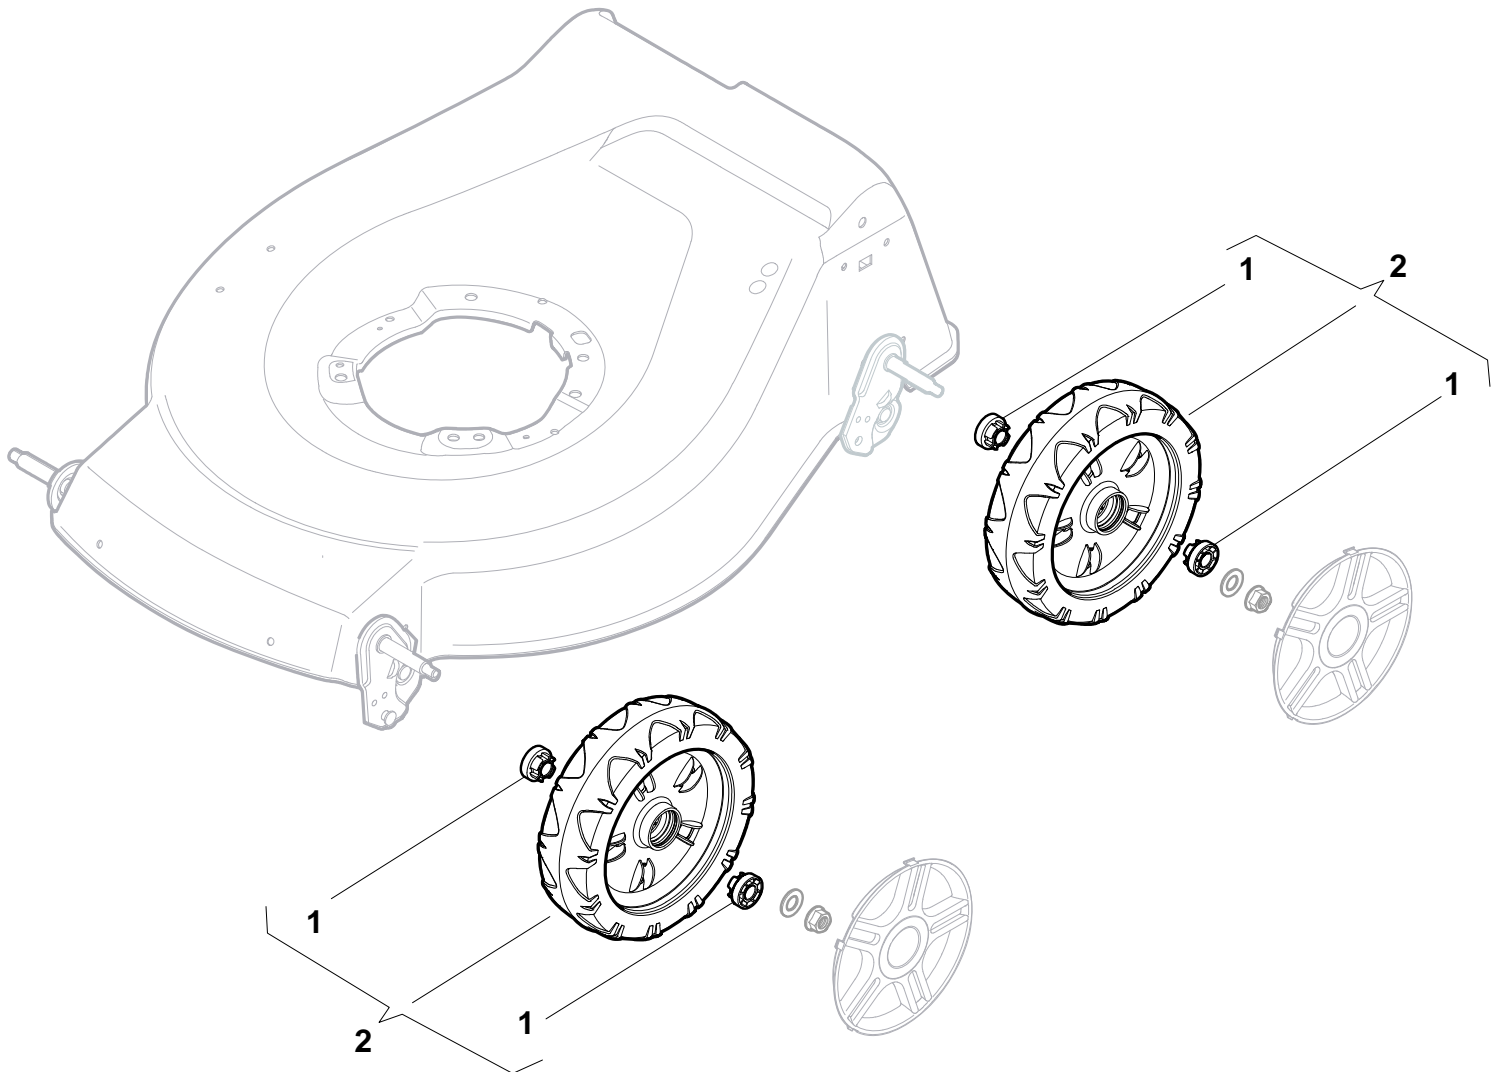

THIS INFORMATION IS NOT INTENDED FOR SALE OR RESALE, AND THIS NOTICE MUST REMAIN ON ALL COPIES.

GLOBAL GARDEN PRODUCTS

N.	CODE	Q.TY	DESCRIZIONE	DESCRIPTION	DESCRIPTION	BESCHREIBUNG	REMARK
1	19216035/0	8	Cuscinetto	Bearing	Coussinet	Lager	
2	381007416/1	4	Ruota Ø 200	Ruota Ø 200	Roue Ø 200	Rad Ø 200	