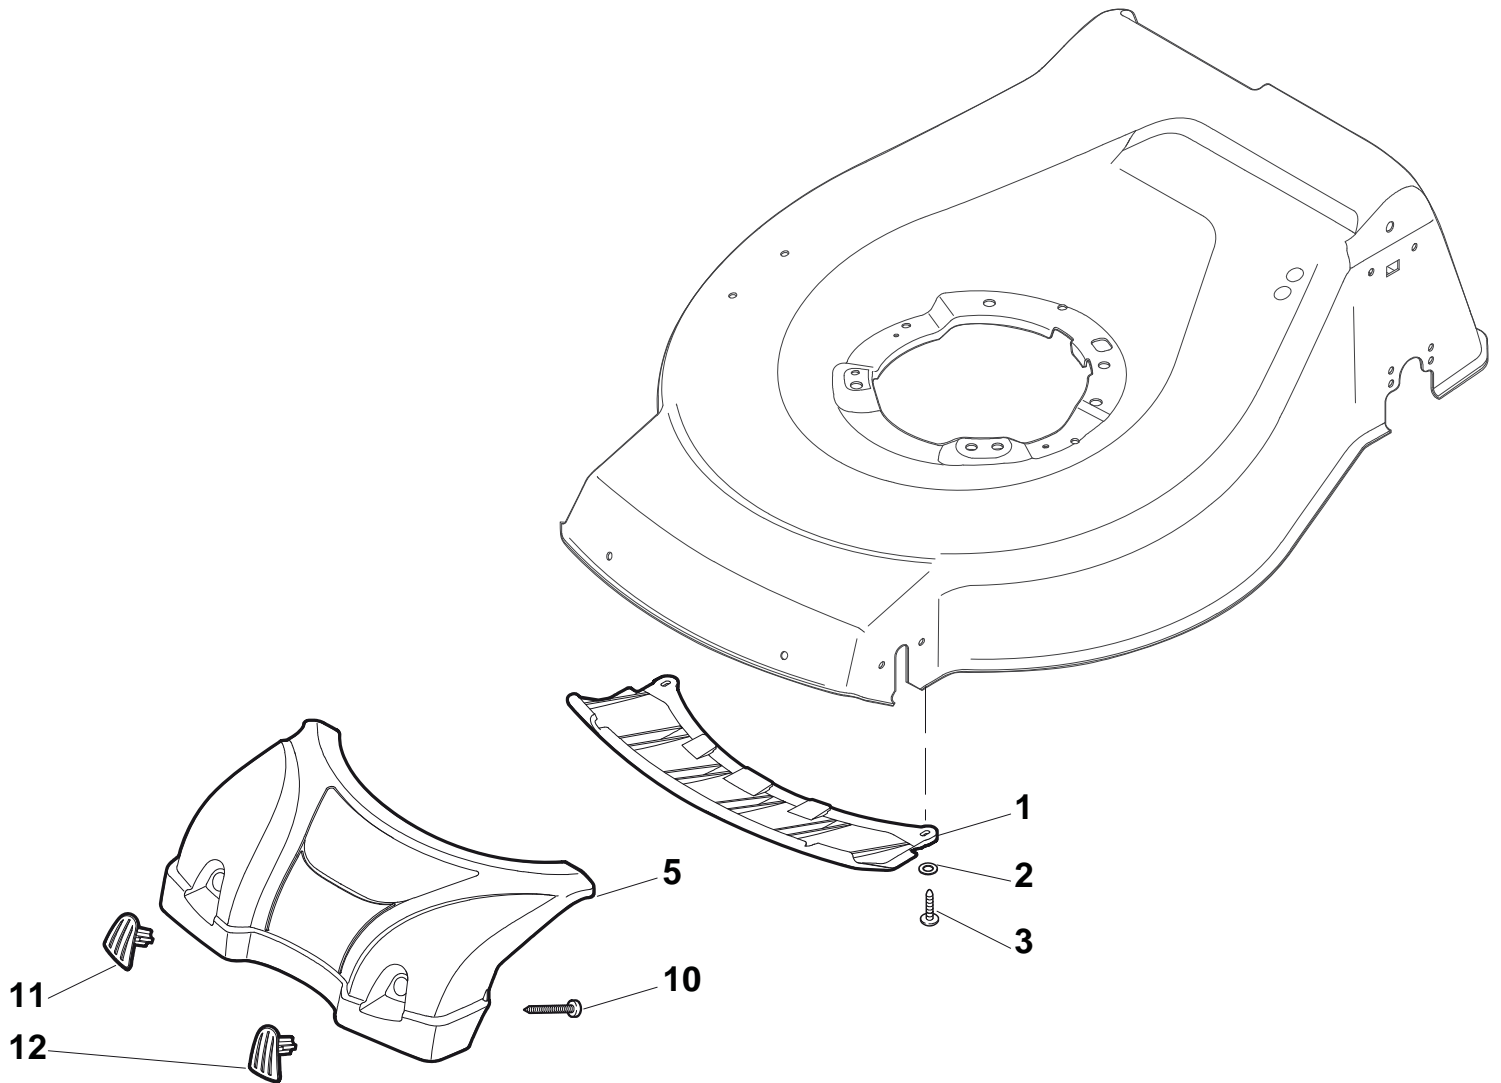

N.	CODE	Q.TY	DESCRIZIONE	DESCRIPTION	DESCRIPTION	BESCHREIBUNG	REMARK
1	322500102/0	1	Griglia Aspirazione	Air Intake Grill	Grille D'Aspiration	Ansauggitter	
2	112523000/1	2	Rosetta	Washer	Rondelle	Scheibe	
3	12728124/0	2	Vite	Screw	Vis	Schraube	
5	322226143/0	1	Mascherina, Rosso	Mask, Red	Mesque, Rouge	Maske, Rot	
5	322226153/0	1	Mascherina, Nero	Mask, Black	Mesque, Noire	Maske, Schwarz	
5	322226155/0	1	Mascherina, Giallo	Mask, Yellow	Mesque, Jaune	Maske, Gelb	
10	112728697/0	2	Vite	Screw	Vis	Schraube	
11	322820082/0	1	Tappo	Cap	Bouchon	Gummistopfen	
12	322820083/0	1	Tappo	Cap	Bouchon	Gummistopfen