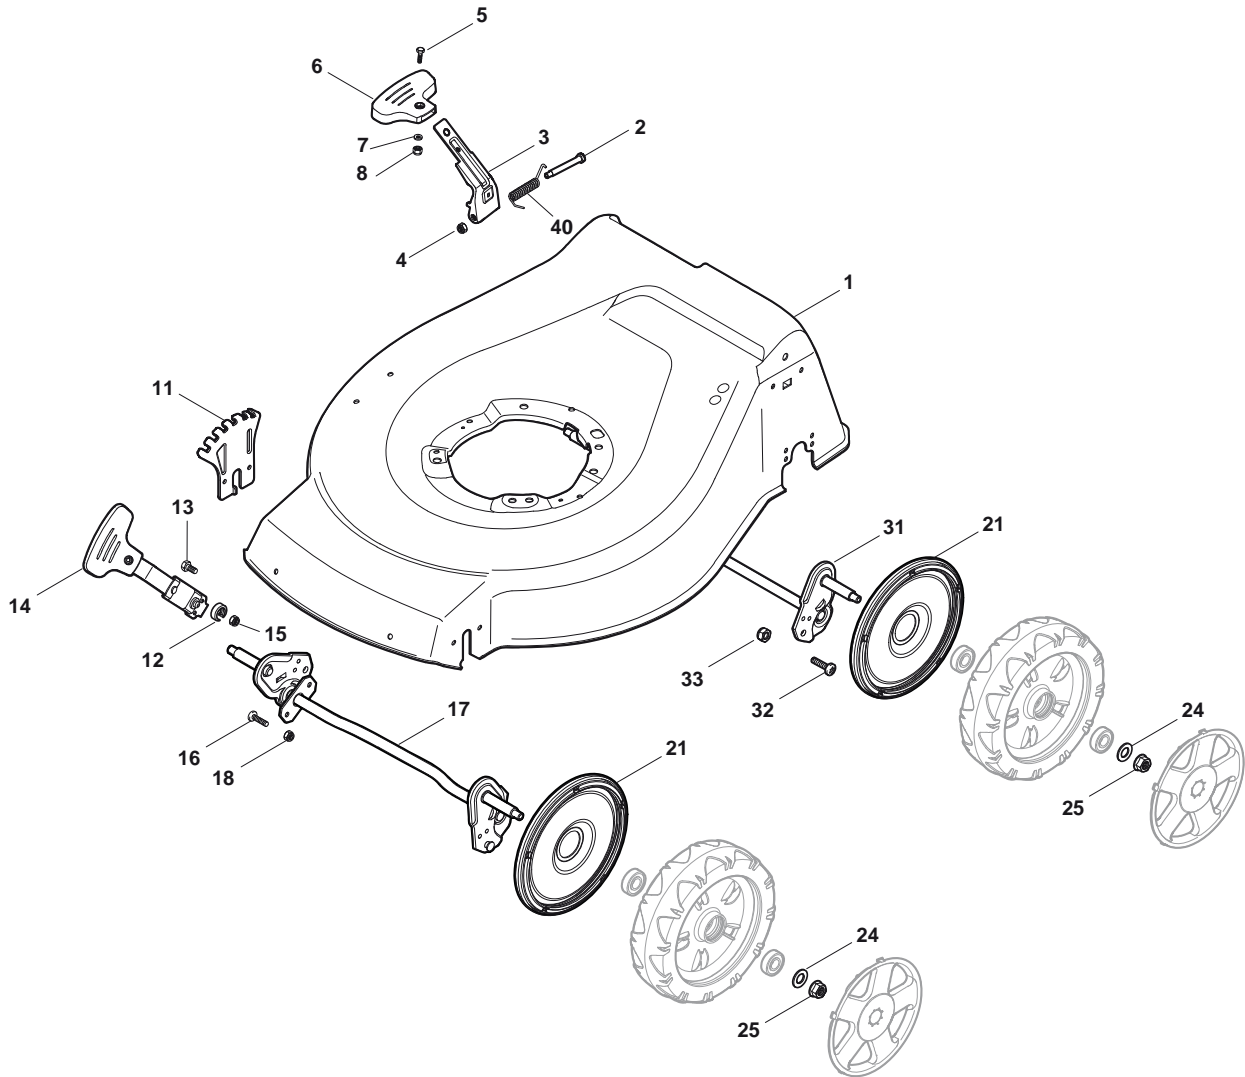

N.	CODE	Q.TY	DESCRIZIONE	DESCRIPTION	DESCRIPTION	BESCHREIBUNG	REMARK
1	381003908/0	1	Chassis Rosso	Deck Red	Châssis Rouge	Gehäuse Rot	
1	381003914/0	1	Chassis Giallo	Deck Yellow	Châssis Jaune	Gehäuse Gelb	
1	381003916/0	1	Chassis Nero	Deck Black	Châssis Noir	Gehäuse Schwarz	
1	381003977/0	1	Chassis Grigio	Deck Grey	Châssis Gris	Gehäuse Grau	
2	122534131/0	1	Perno	Pin	Pivot	Bolzen	
3	322322851/0	1	Leva Regolazione Altezza	Lever, Height Adjustment	Levier, Reglage Hauteur	Hebel, Höhenverstellung	
4	112154510/0	1	Dado	Nut	Ecrou	Mutter	
5	12788512/0	1	Vite	Screw	Vis	Schraube	
6	322394503/0	1	Manopolina	Knob	Poignée	Griff	
7	12521310/0	1	Rondella	Washer	Rondelle	Scheibe	
8	12150000/0	1	Dado	Nut	Ecrou	Mutter	
11	322735587/0	1	Settore Regolazione Altezza	Sector, Height Adjustment	Secteur Reglage Hauteur	Sektor, Höhenverstellung	
12	22171002/0	2	Distanziale	Spacer	Entretoise	Distanzring	
13	12789000/0	2	Vite	Screw	Vis	Schraube	
14	381003351/0	1	Leva Regolazione Altezza	Lever, Height Adjustment	Levier Reglage Hauteur	Hebel, Höhenverstellung	
15	12154330/0	2	Dado	Nut	Ecrou	Mutter	
16	112727803/0	4	Vite	Screw	Vis	Schraube	
17	381002881/0	1	Asse Ruote Anteriori	Axle, Front Wheels	Axe Roues Avant	Achse, Vorderrad	
18	12154510/0	4	Dado	Nut	Ecrou	Mutter	
21	322600145/0	4	Prot. Ruote	Protection, Wheel	Protection Roue	Schütz, Räder	
24	12521350/0	4	Rosetta	Washer	Rondelle	Scheibe	
25	12155000/0	4	Dado	Nut	Ecrou	Mutter	
31	381302823/0	1	Asse Ruote Posteriori	Axle, Rear Wheel	Axe Roues Arriere	Achse, Hinterrad	
32	112727803/0	4	Vite	Screw	Vis	Schraube	
33	12154510/0	4	Dado	Nut	Ecrou	Mutter	
40	122446192/0	1	Molla	Spring	Ressort	Feder