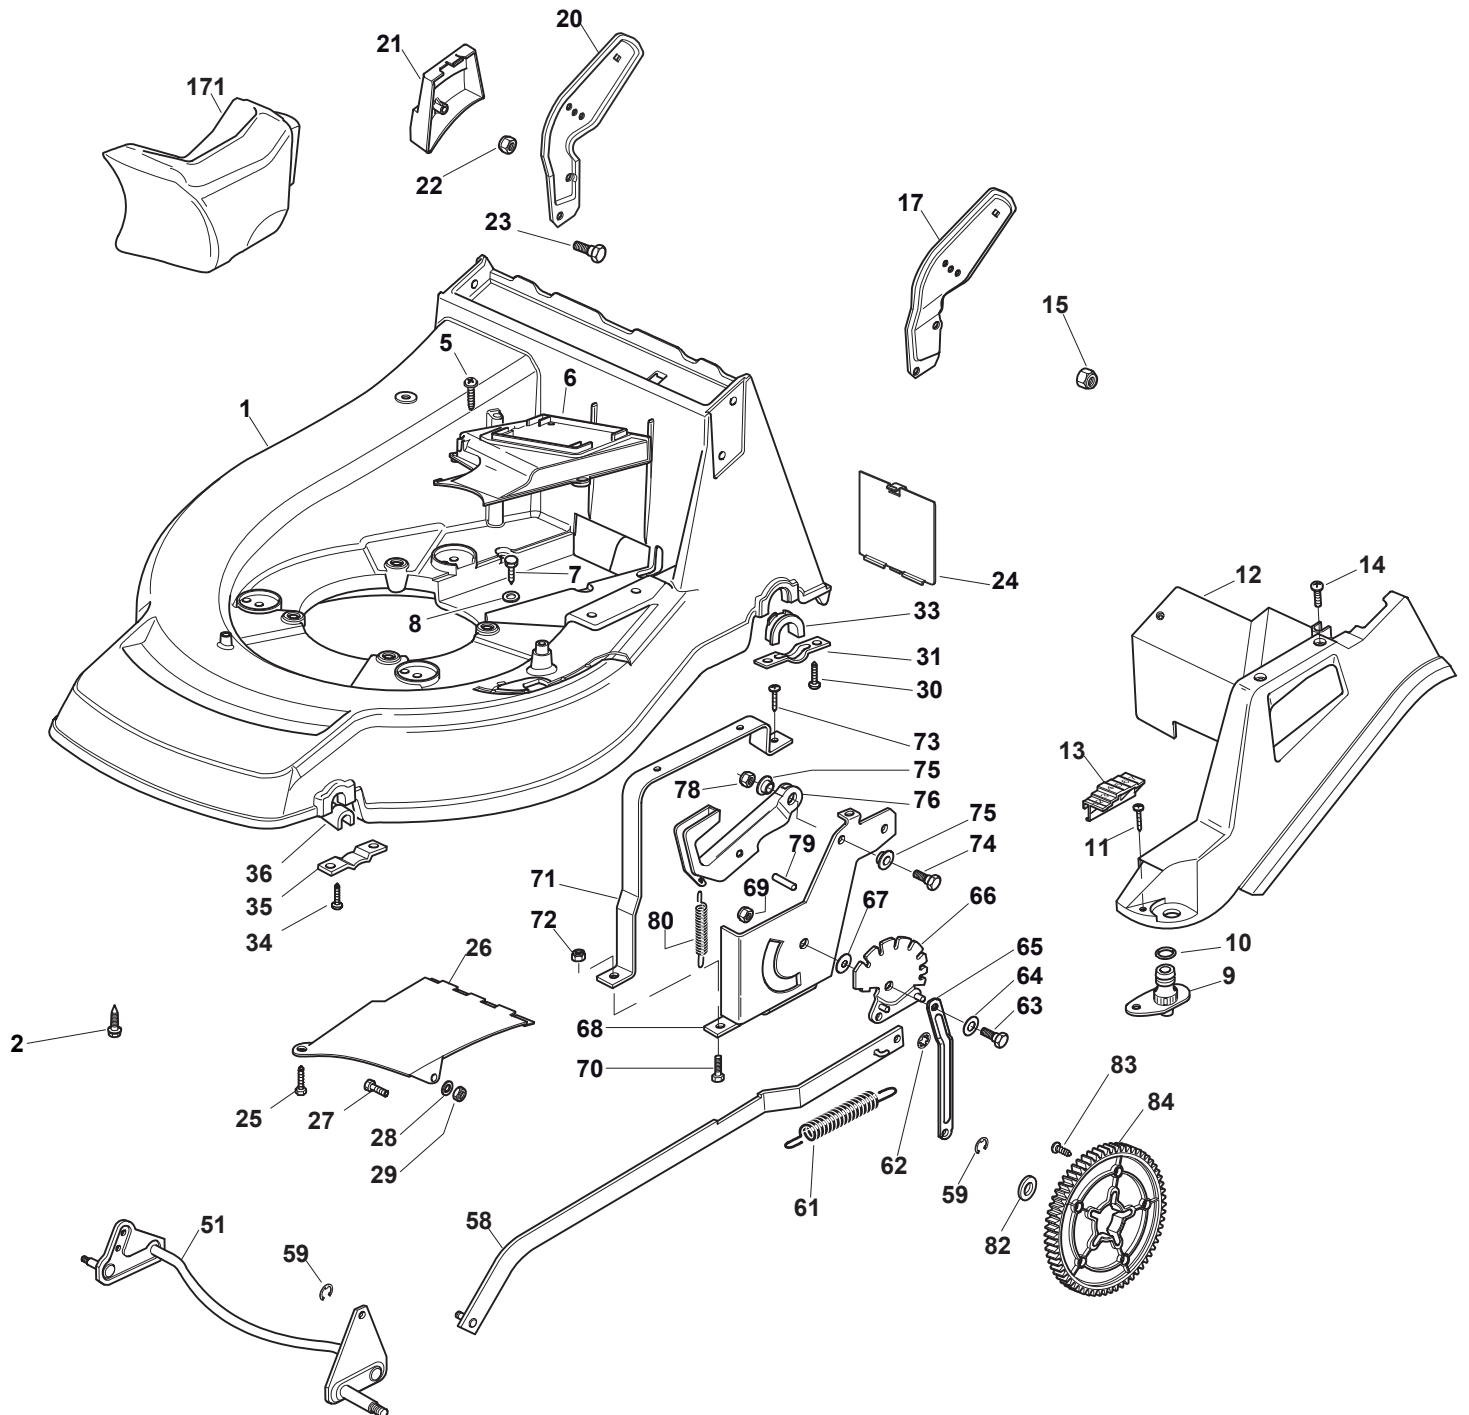

NP 534 W TR 3S - NP 534 W TR/E 3S

N.	CODE	Q.TY	DESCRIZIONE	DESCRIPTION	DESCRIPTION	BESCHREIBUNG	REMARK
1	381003543/1	1	Chassis Rosso	Deck Red	Châssis Rouge	Gehäuse Rot	
5	12728522/0	2	Vite	Screw	Vis	Schraube	
6	22060200/1	1	Carter Cinghia	Protection, Belt	Protection	Schutz, Riemen	
7	12729600/0	1	Vite	Screw	Vis	Schraube	
8	12523040/0	2	Rosetta	Washer	Rondelle	Scheibe	
9	22034000/0	1	Attacco Acqua Lavaggio	Washing Connection	Attaque Lavage	Waschenverbindung	
10	19035000/0	1	Anello Or	Or Ring	Bague Or	Ring Or	
11	12728519/0	3	Vite	Screw	Vis	Schraube	
12	322060144/3	1	Carter Regolazione	Deck, Adjustment	Châssis Reglage	Gehäuse	
13	22570200/0	1	Placchetta Posizioni	Plate, Cutting Positions	Plaquette Reglage	Platte, Höheverstellung	
14	12728520/0	1	Vite	Screw	Vis	Schraube	
15	12155000/0	2	Dado	Nut	Ecrou	Mutter	
17	22778397/1	1	Staffa Sx	Bracket, L	Bride G	Pratze, Linke	
20	22778396/1	1	Staffa Dx	Bracket, R	Bride D	Pratze, Rechte	
21	22601001/0	1	Protezione	Protection	Protection	Schutz	
22	12155000/0	2	Dado	Nut	Ecrou	Mutter	
23	12793301/0	2	Vite	Screw	Vis	Schraube	
24	22595352/0	1	Portina Chiusura	Inspection Door	Voyant De Visite	Abdeckplatte	
25	12729600/0	1	Vite	Screw	Vis	Schraube	
26	22108205/0	1	Convogliatore	Conveyor	Convoyeur	Konveyor	
27	12789000/0	1	Vite	Screw	Vis	Schraube	
28	12523020/0	1	Rosetta	Washer	Rondelle	Scheibe	
29	12154330/0	1	Dado	Nut	Ecrou	Mutter	
30	12731350/0	4	Vite	Screw	Vis	Schraube	
31	322545177/0	2	Piastrina	Plate	Plaquette	Platte	
33	22038407/0	2	Bronzina	Brass	Douille	Buchse	
34	12731350/0	4	Vite	Screw	Vis	Schraube	
35	22545156/0	2	Piastrina	Plate	Plaquette	Platte	
36	22038400/1	2	Bronzina	Brass	Douille	Buchse	
51	381002865/0	1	Asse Ruote Anteriori	Axle, Front Wheels	Axe Roues Avant	Achse, Vorderrad	
52	12530150/0	2	Rosetta Elastica	Elastic Washer	Rondelle Elastique	Elastische Scheibe	
55	12521350/0	2	Rosetta	Washer	Rondelle	Scheibe	
56	12155000/0	2	Dado	Nut	Ecrou	Mutter	
58	381002023/0	1	Asta Comando Regol. Altezza	Rod, Height Adjustment	Tige Commande Reglage Hauteur	Stange, Höheverstellung	
59	12000930/0	2	Anello Elastico	Snap Ring	Anneau Ressort	Sprengring	
61	122446187/0	1	Molla	Spring	Ressort	Feder	
62	12604899/0	2	Fissatore A Corona	Crown Fastener	Fixateur A Couronne	Kronescheibe	
63	22529662/0	1	Perno Fulcro	Fulcrum Pin	Pivot	Bolzen	
64	22672151/0	1	Rosetta	Washer	Rondelle	Scheibe	
65	322033299/0	1	Asta Asse Posteriore	Rod, Rear Wheels Axle	Tige, Axe Roue Arrieres	Stange, Hinterradachse	
66	381000499/0	1	Settore Regolazione Altezza	Sector, Height Adjustment	Secteur Reglage Hauteur	Sektor, Höheverstellung	
67	22672152/0	1	Rosetta	Washer	Rondelle	Scheibe	
68	22785109/0	1	Supporto Regolazione Altezza	Support, Height Adjustment	Support Reglage	Halter, Höheverstellung	
69	12293201/0	1	Dado	Nut	Ecrou	Mutter	
70	12793301/0	2	Vite	Screw	Vis	Schraube	
71	22785113/0	1	Supporto Maniglia	Support, Handle	Support Poignée	Halter, Griff	
72	12293201/0	2	Dado	Nut	Ecrou	Mutter	
73	12729600/0	1	Vite	Screw	Vis	Schraube	
74	12793301/0	1	Vite	Screw	Vis	Schraube	
75	25038002/1	2	Bussola	Bush	Douille	Buchse	
76	322393611/2	1	Maniglia	Handle	Poignée	Griff	
78	12293201/0	1	Dado	Nut	Ecrou	Mutter	
79	12622640/0	1	Spina	Pin	Goupille	Stift	
80	22446175/0	1	Molla	Spring	Ressort	Feder	
82	22675100/0	2	Rosetta	Washer	Rondelle	Scheibe	
83	12728691/0	6	Vite	Screw	Vis	Schraube	
84	22120110/0	2	Ruota Dentata	Sprocket	Couronne	Zahnkettenrad	
171	22140224/0	1	Tappo	Cap	Bouchon	Gummistopfen