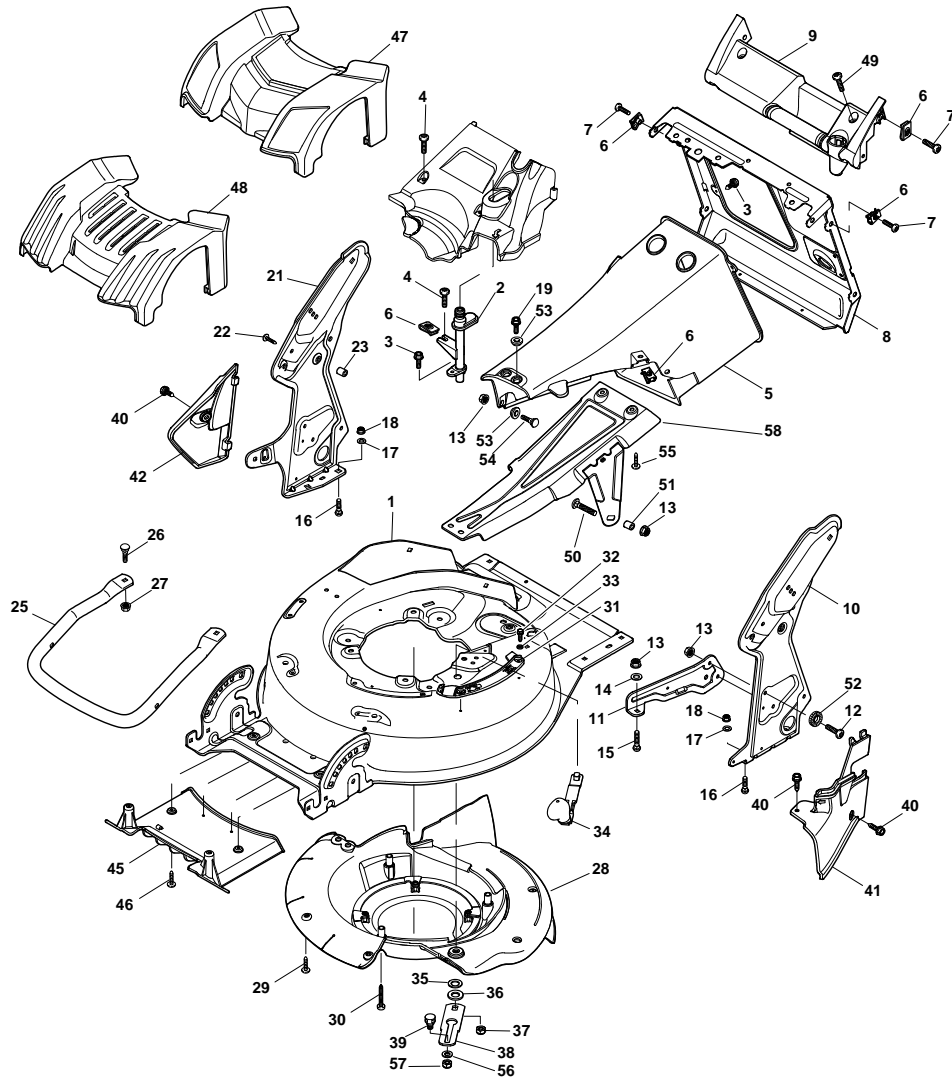

N.	CODE	Q.TY	DESCRIZIONE	DESCRIPTION	DESCRIPTION	BESCHREIBUNG	REMARK
1	381003865/0	1	Chassis Giallo	Deck Yellow	Châssis Jaune	Gehäuse Gelb	
1	381003867/0	1	Chassis Grigio	Deck Grey	Châssis Gris	Gehäuse Grau	
1	381003943/0	1	Chassis INOX	Deck INOX	Châssis INOX	Gehäuse INOX	
2	322034001/1	1	Attacco Acqua Lavaggio	Washing Connection	Attaque Lavage	Waschenverbindung	
3	125943004/0	5	Vite	Screw	Vis	Schraube	
4	112727802/0	2	Vite	Screw	Vis	Schraube	
5	322108296/0	1	Convogliatore Rosso	Conveyor Red	Convoyeur Rouge	Leitblechsatz Rot	
5	322108297/0	1	Convogliatore Giallo	Conveyor Yellow	Convoyeur Jaune	Leitblechsatz Gelb	
6	112437507/0	12	Piastrina	Plate	Plaquette	Plättchen	
7	112727802/0	8	Vite	Screw	Vis	Schraube	
8	381545321/1	1	Piastra Posteriore	Rear Plate	Plaque Arriere	Hintere Platte	
8	381545323/1	1	Piastra Posteriore	Rear Plate	Plaque Arriere	Hintere Platte	only TR-E
9	322785282/0	1	Supporto	Support	Support	Halter	
10	381545333/0	1	Staffa Sx	Bracket, L	Bride G	Pratze, Linke	
11	322545191/0	1	Supporto	Support	Support	Halter	
12	112727803/0	2	Vite	Screw	Vis	Schraube	
13	12154510/0	4	Dado	Nut	Ecrou	Mutter	
14	12521330/0	1	Rosetta	Washer	Rondelle	Scheibe	
15	12815200/0	1	Vite	Screw	Vis	Schraube	
16	12818690/0	4	Vite	Screw	Vis	Schraube	
17	12521350/0	4	Rosetta	Washer	Rondelle	Scheibe	
18	12155000/0	4	Dado	Nut	Ecrou	Mutter	
19	12729601/1	2	Vite	Screw	Vis	Schraube	
21	381545331/0	1	Staffa Dx	Bracket, R	Bride D	Pratze, Rechte	
22	112735662/1	2	Vite	Screw	Vis	Schraube	
23	122534128/0	2	Piolo	Pin	Bondon	Dübel	
25	381393701/1	2	Protezione	Protection	Protection	Schutz