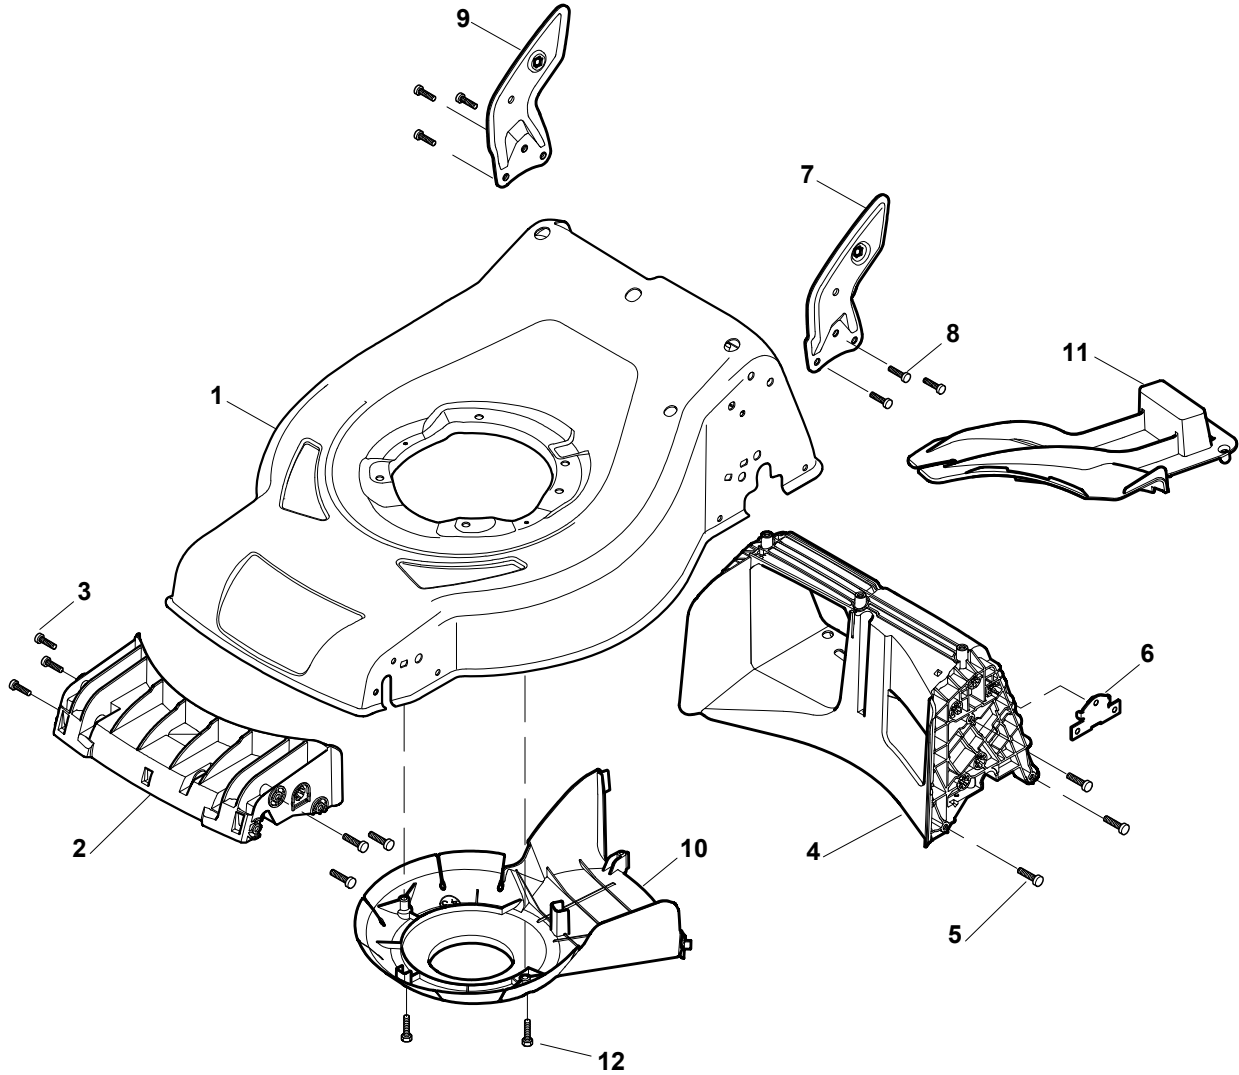

N.	CODE	Q.TY	DESCRIZIONE	DESCRIPTION	DESCRIPTION	BESCHREIBUNG	REMARK
1	381004020/0	1	Chassis Rosso	Deck Red	Châssis Rouge	Gehäuse Rot	
1	381004051/0	1	Chassis Nero	Deck Black	Châssis Noir	Gehäuse Schwarz	
2	322108301/0	1	Convogl. Anteriore	Front Conveyor Assy	Ens. Convoyeur Avant	Hinterleitblechvorder	
3	112728699/0	6	Vite	Screw	Vis	Schraube	
4	322108302/0	1	Convogl. Posteriore	Rear Conveyor Assy	Ens. Convoyeur Post.	Hinterleitblechsatz	
5	112728699/0	6	Vite	Screw	Vis	Schraube	
6	322545213/0	2	Piastrina	Plate	Plaquette	Platte	
7	381005139/0	1	Staffa Sx	Bracket, L	Bride G	Pratze, Linke	
8	112727801/0	6	Vite	Screw	Vis	Schraube	
9	381005137/0	1	Staffa Dx	Bracket, R	Bride D	Pratze, Rechte	
10	322060242/0	1	Carter Cinghia	Protection, Belt	Protection Courroie	Schutz, Riemen	
11	322140239/0	1	Deflettore	Deflector	Deflecteur	Deflektor	
12	12728530/0	2	Vite	Screw	Vis	Schraube