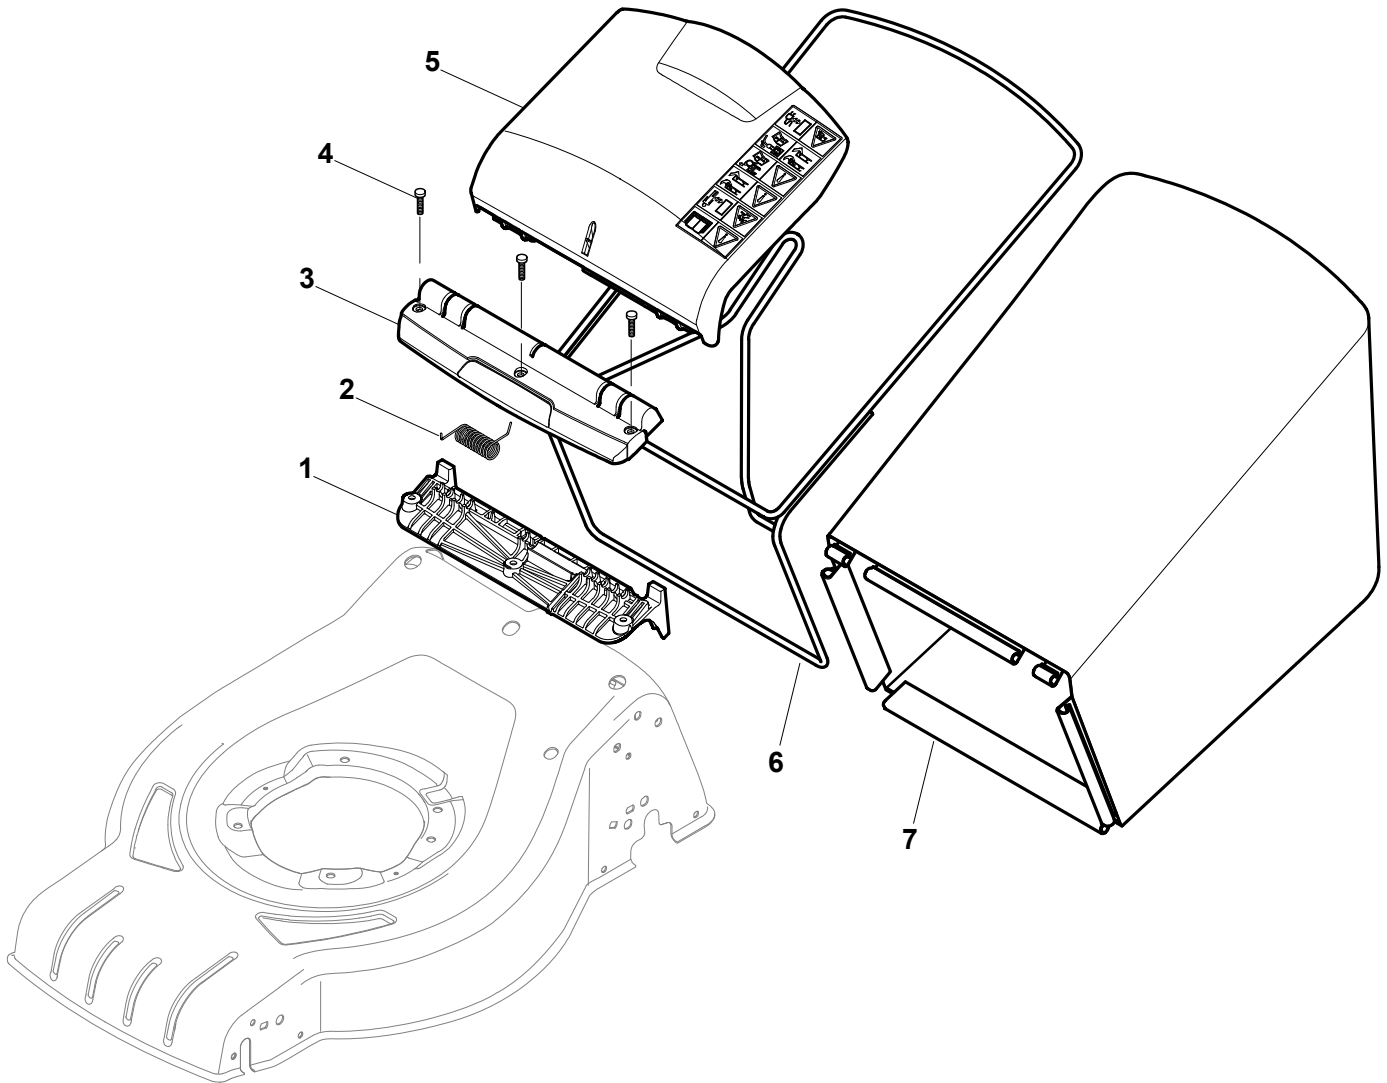

N.	CODE	Q.TY	DESCRIZIONE	DESCRIPTION	DESCRIPTION	BESCHREIBUNG	REMARK
1	322785331/0	1	Supporto	Support	Support	Halter	
2	122450464/0	1	Molla	Spring	Ressort	Feder	
3	322109557/0	1	Copertura	Cover	Couvre	Kappe	
4	112728699/0	3	Vite	Screw	Vis	Schraube	
5	322600216/0	1	Parasassi	Stone-Guard	Pare-Pierres	Prallblech	
6	181006409/0	1	Telaio Sacco	Chassis Box	Châssis Bac	Rahmen Sack	
7	181002319/0	1	Sacco, Tela	Box, Fabric	Sac, Toile	Sack, Tuck