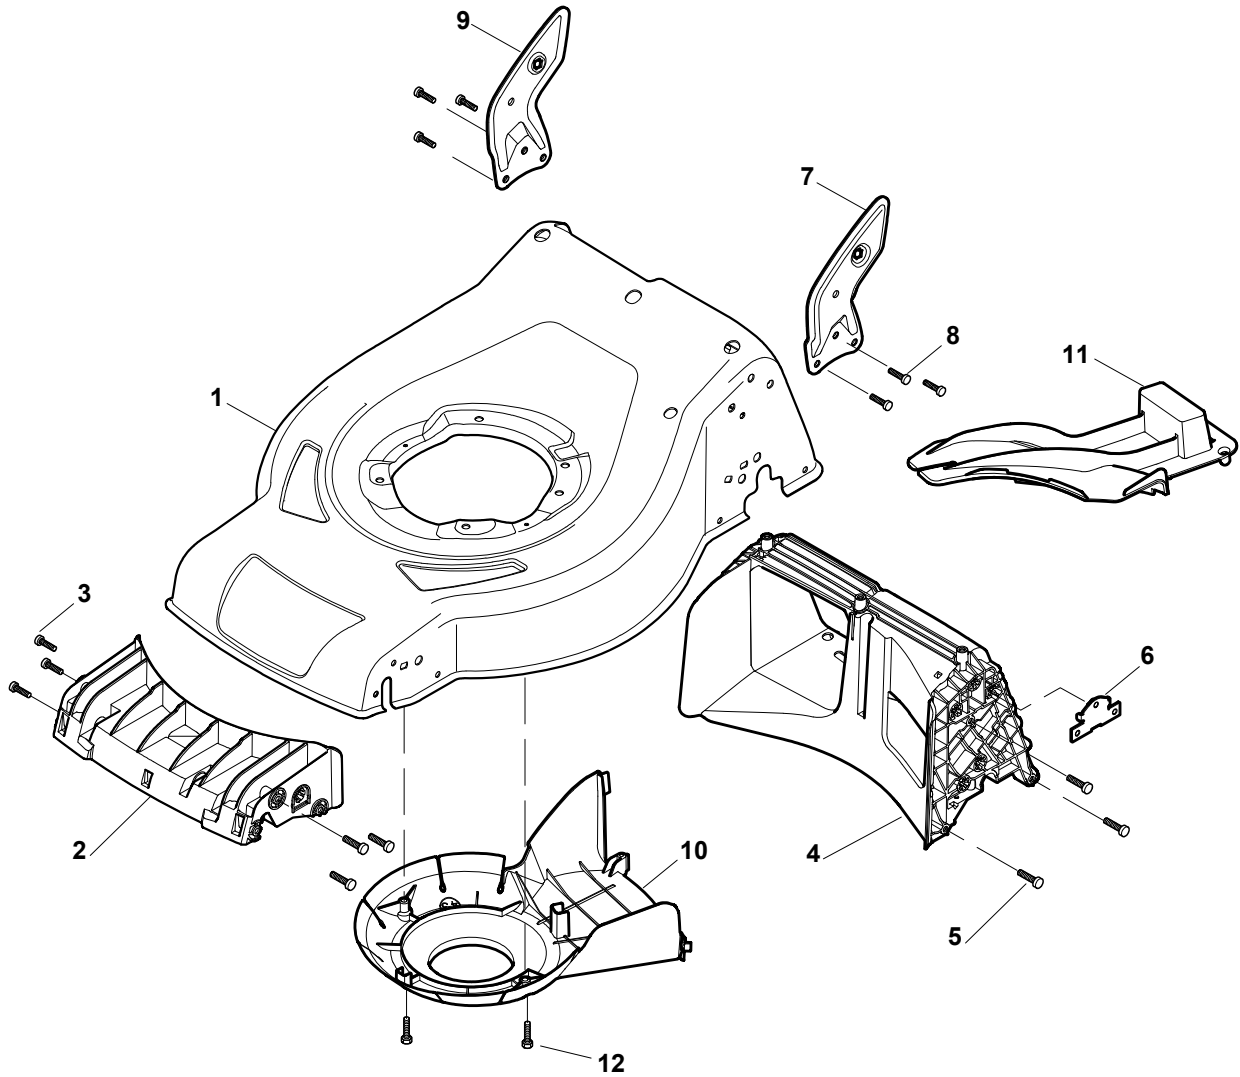

N.	CODE	Q.TY	DESCRIZIONE	DESCRIPTION	DESCRIPTION	BESCHREIBUNG	REMARK
1	381004020/0	1	Chassis Rosso	Deck Red	Châssis Rouge	Gehäuse Rot	
1	381004051/0	1	Chassis Nero	Deck Black	Châssis Noir	Gehäuse Schwarz	
2	322108301/0	1	Convogl. Anteriore	Front Conveyor Assy	Ens. Convoyeur Avant	Hinterleitblechvorder	
3	112728699/0	6	Vite	Screw	Vis	Schraube	
4	322108302/0	1	Convogl. Posteriore	Rear Conveyor Assy	Ens. Convoyeur Post.	Hinterleitblechsatz	
5	112728699/0	6	Vite	Screw	Vis	Schraube	
6	322545213/0	2	Piastrina	Plate	Plaquette	Platte	
7	381005139/0	1	Staffa Sx	Bracket, L	Bride G	Pratze, Linke	
8	112727801/0	6	Vite	Screw	Vis	Schraube	
9	381005137/0	1	Staffa Dx	Bracket, R	Bride D	Pratze, Rechte	
10	322060242/0	1	Carter Cinghia	Protection, Belt	Protection Courroie	Schutz, Riemen	
11	322140239/0	1	Deflettore	Deflector	Deflecteur	Deflektor	
12	12728530/0	2	Vite	Screw	Vis	Schraube