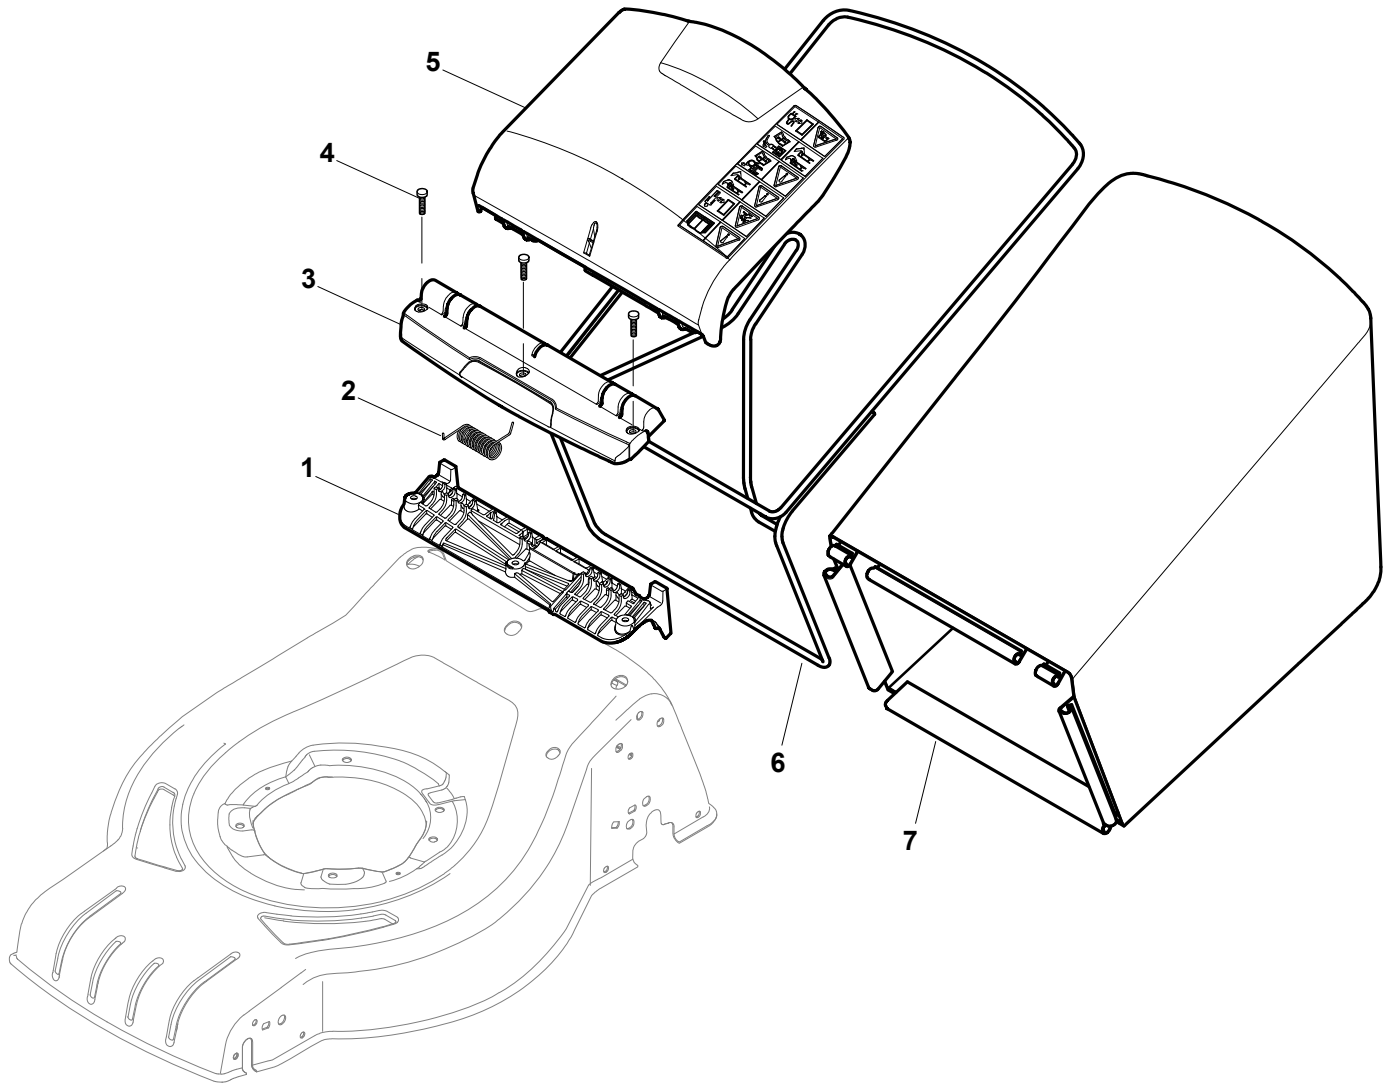

N.	CODE	Q.TY	DESCRIZIONE	DESCRIPTION	DESCRIPTION	BESCHREIBUNG	REMARK
1	322785331/0	1	Supporto	Support	Support	Halter	
2	122450464/0	1	Molla	Spring	Ressort	Feder	
3	322109556/0	1	Copertura	Cover	Couvre	Kappe	Yellow
3	322109557/0	1	Copertura	Cover	Couvre	Kappe	Grey
4	112728699/0	3	Vite	Screw	Vis	Schraube	
5	322600214/0	1	Parasassi	Stone-Guard	Pare-Pierres	Prallblech	Yellow
5	322600216/0	1	Parasassi	Stone-Guard	Pare-Pierres	Prallblech	Grey
6	181006409/0	1	Telaio Sacco	Chassis Box	Châssis Bac	Rahmen Sack	
7	181002319/0	1	Sacco, Tela	Box, Fabric	Sac, Toile	Sack, Tuck