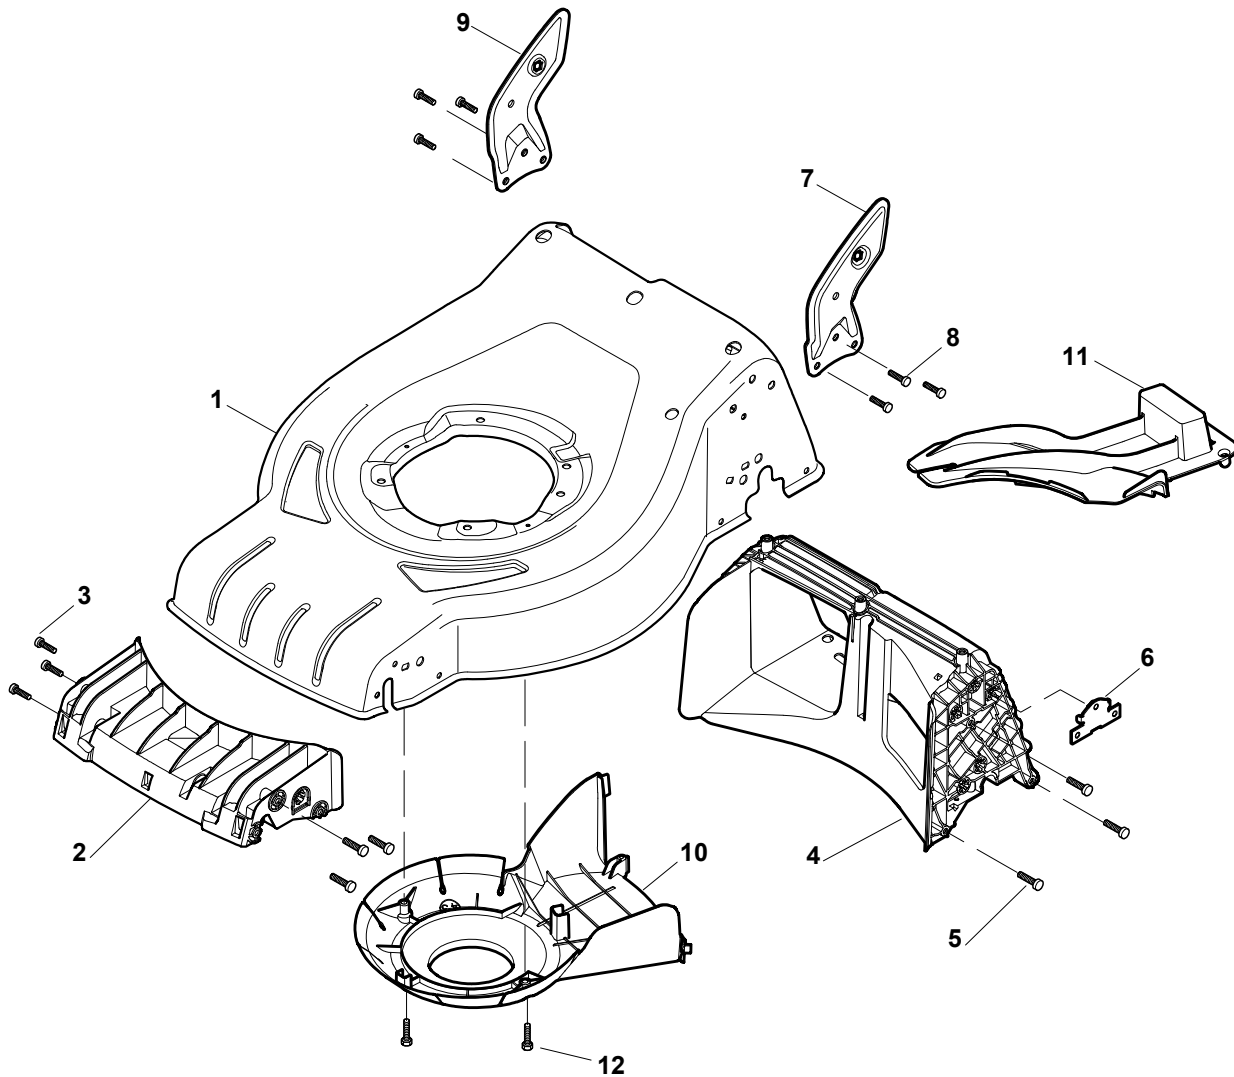

N.	CODE	Q.TY	DESCRIZIONE	DESCRIPTION	DESCRIPTION	BESCHREIBUNG	REMARK
1	381004018/0	1	Chassis Rosso	Deck Red	Châssis Rouge	Gehäuse Rot	
1	381004024/0	1	Chassis Nero	Deck Black	Châssis Noir	Gehäuse Schwarz	
2	322108301/0	1	Convogl. Anteriore	Front Conveyor Assy	Ens. Convoyeur Avant	Hinterleitblechvorder	
3	112728699/0	6	Vite	Screw	Vis	Schraube	
4	322108302/0	1	Convogl. Posteriore	Rear Conveyor Assy	Ens. Convoyeur Post.	Hinterleitblechsatz	
5	112728699/0	6	Vite	Screw	Vis	Schraube	
6	322545213/0	2	Piastrina	Plate	Plaquette	Platte	
7	381005139/0	1	Staffa Sx	Bracket, L	Bride G	Pratze, Linke	
8	112727801/0	6	Vite	Screw	Vis	Schraube	
9	381005137/0	1	Staffa Dx	Bracket, R	Bride D	Pratze, Rechte	
10	322060242/0	1	Carter Cinghia	Protection, Belt	Protection Courroie	Schutz, Riemen	
11	322140239/0	1	Deflettore	Deflector	Deflecteur	Deflektor	
12	12728530/0	2	Vite	Screw	Vis	Schraube