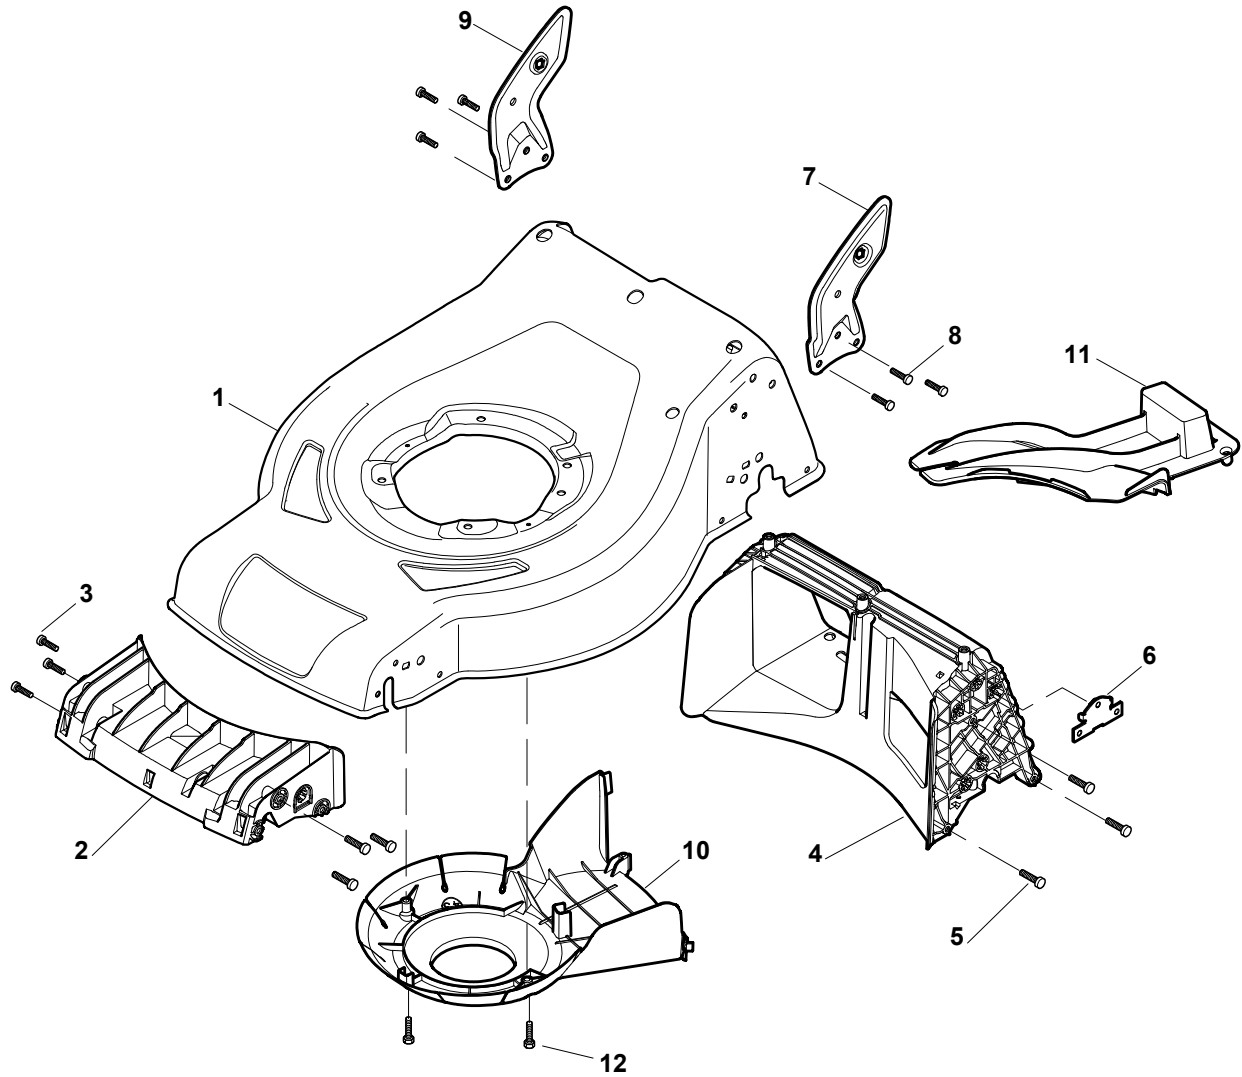

N.	CODE	Q.TY	DESCRIZIONE	DESCRIPTION	DESCRIPTION	BESCHREIBUNG	REMARK
1	381004019/0	1	Chassis Rosso	Deck Red	Châssis Rouge	Gehäuse Rot	
1	381004050/0	1	Chassis Nero	Deck Black	Châssis Noir	Gehäuse Schwarz	
2	322108300/0	1	Convogl. Anteriore	Front Conveyor Assy	Ens. Convoyeur Avant	Hinterleitblechvorder	
3	112728699/0	6	Vite	Screw	Vis	Schraube	
4	322108302/0	1	Convogl. Posteriore	Rear Conveyor Assy	Ens. Convoyeur Post.	Hinterleitblechsatz	
5	112728699/0	6	Vite	Screw	Vis	Schraube	
6	322545213/0	2	Piastrina	Plate	Plaquette	Platte	
7	381005139/0	1	Staffa Sx	Bracket, L	Bride G	Pratze, Linke	
8	112727801/0	6	Vite	Screw	Vis	Schraube	
9	381005137/0	1	Staffa Dx	Bracket, R	Bride D	Pratze, Rechte	
10	322060241/0	1	Carter Cinghia	Protection, Belt	Protection Courroie	Schutz, Riemen	
11	322140240/0	1	Deflettore	Deflector	Deflecteur	Deflektor	
12	12728530/0	2	Vite	Screw	Vis	Schraube