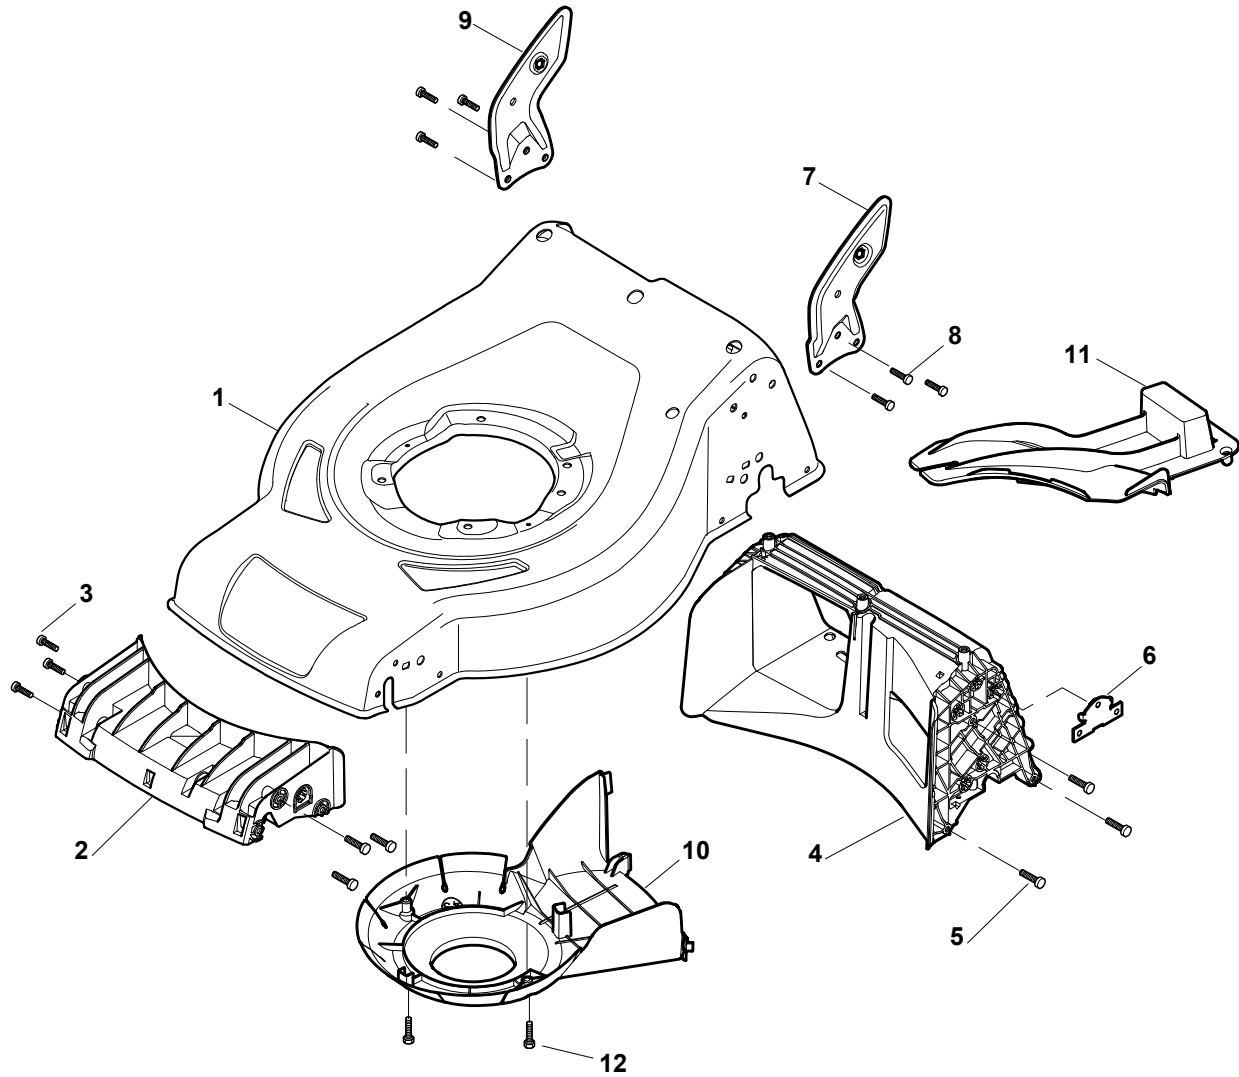

N.	CODE	Q.TY	DESCRIZIONE	DESCRIPTION	DESCRIPTION	BESCHREIBUNG	REMARK
1	381004019/0	1	Chassis Rosso	Deck Red	Châssis Rouge	Gehäuse Rot	
1	381004050/0	1	Chassis Nero	Deck Black	Châssis Noir	Gehäuse Schwarz	
2	322108300/0	1	Convogl. Anteriore	Front Conveyor Assy	Ens. Convoyeur Avant	Hinterleitblechvorder	
3	112728699/0	6	Vite	Screw	Vis	Schraube	
4	322108302/0	1	Convogl. Posteriore	Rear Conveyor Assy	Ens. Convoyeur Post.	Hinterleitblechsatz	
5	112728699/0	6	Vite	Screw	Vis	Schraube	
6	322545213/0	2	Piastrina	Plate	Plaquette	Platte	
7	381005139/0	1	Staffa Sx	Bracket, L	Bride G	Pratze, Linke	
8	112727801/0	6	Vite	Screw	Vis	Schraube	
9	381005137/0	1	Staffa Dx	Bracket, R	Bride D	Pratze, Rechte	
10	322060241/0	1	Carter Cinghia	Protection, Belt	Protection Courroire	Schutz, Riemen	
11	322140240/0	1	Deflettore	Deflector	Deflecteur	Deflektor	
12	12728530/0	2	Vite	Screw	Vis	Schraube