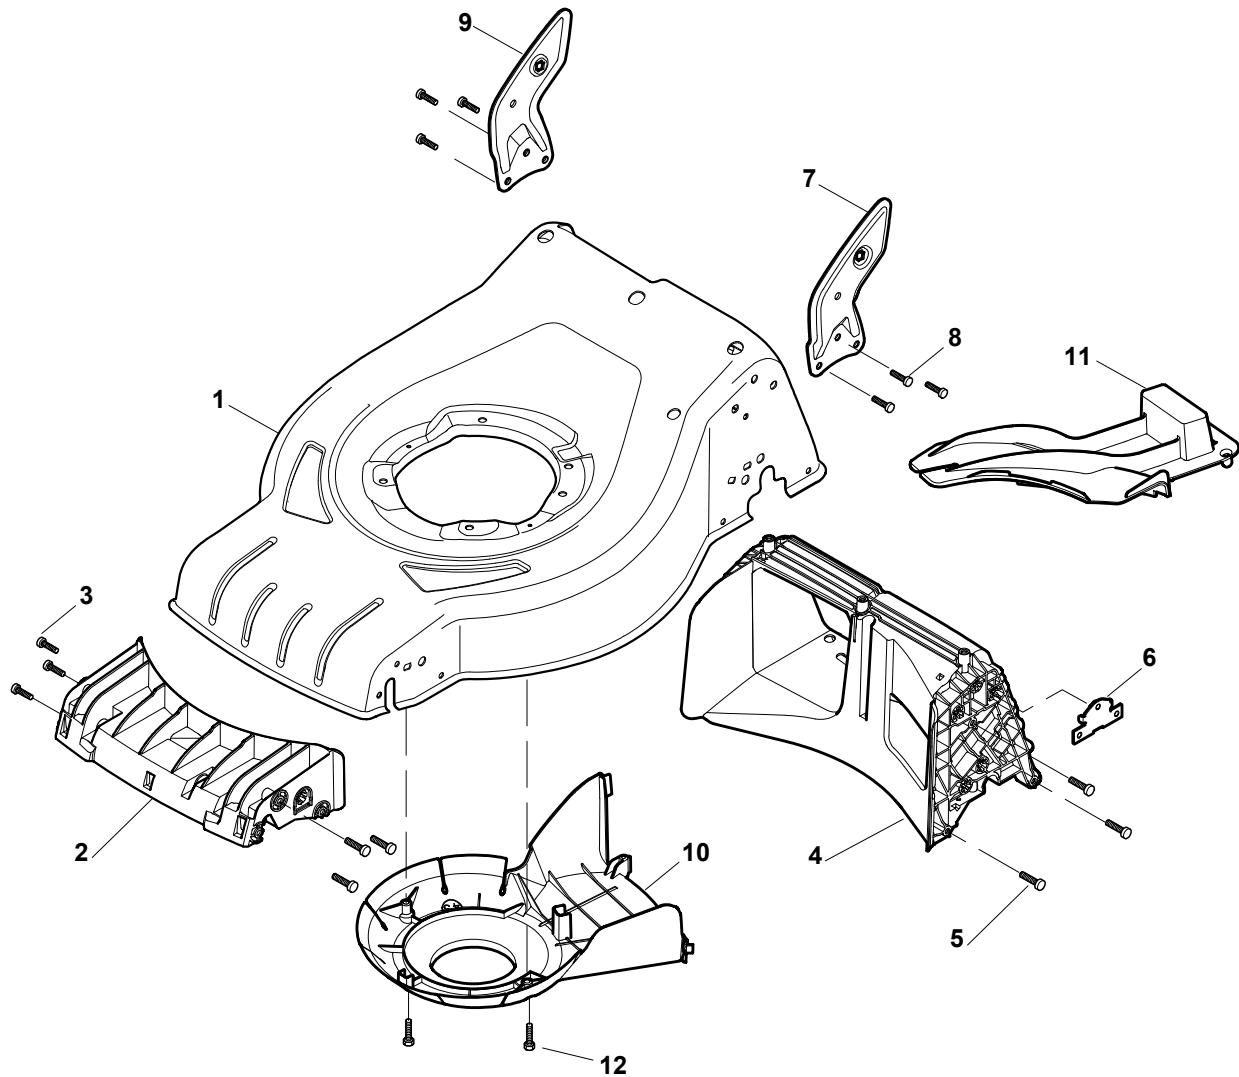

N.	CODE	Q.TY	DESCRIZIONE	DESCRIPTION	DESCRIPTION	BESCHREIBUNG	REMARK
1	381004017/0	1	Chassis Rosso	Deck Red	Châssis Rouge	Gehäuse Rot	
2	322108300/0	1	Convogl. Anteriore	Front Conveyor Assy	Ens. Convoyeur Avant	Hinterleitblechvorder	
3	112728699/0	6	Vite	Screw	Vis	Schraube	
4	322108302/0	1	Convogl. Posteriore	Rear Conveyor Assy	Ens. Convoyeur Post.	Hinterleitblechsatz	
5	112728699/0	6	Vite	Screw	Vis	Schraube	
6	322545213/0	2	Piastrina	Plate	Plaquette	Platte	
7	381005139/0	1	Staffa Sx	Bracket, L	Bride G	Pratze, Linke	
8	112727801/0	6	Vite	Screw	Vis	Schraube	
9	381005137/0	1	Staffa Dx	Bracket, R	Bride D	Pratze, Rechte	
10	322060241/0	1	Carter Cinghia	Protection, Belt	Protection Courroie	Schutz, Riemen	
11	322140240/0	1	Deflettore	Deflector	Deflecteur	Deflektor	
12	12728530/0	2	Vite	Screw	Vis	Schraube