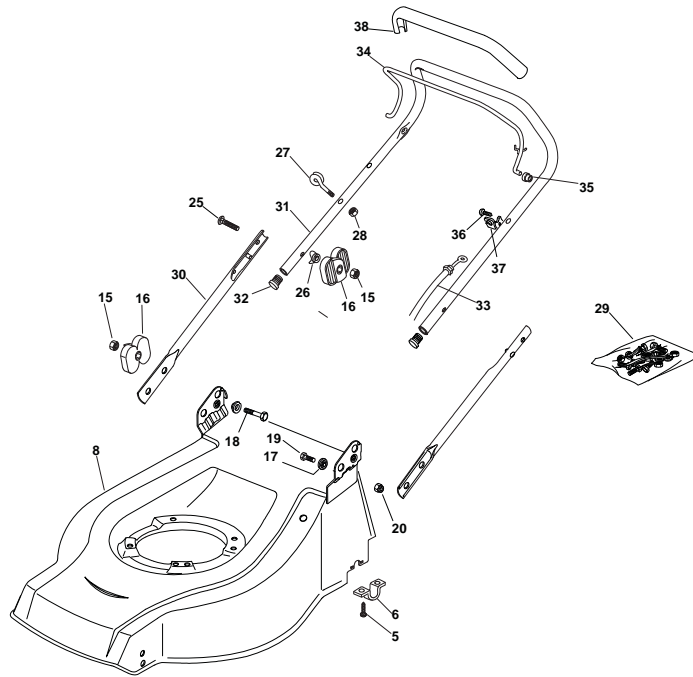

CA 484 ROLLER

N.	CODE	Q.TY	DESCRIZIONE	DESCRIPTION	DESCRIPTION	BESCHREIBUNG	REMARK
5	12731350/0	4	Vite	Screw	Vis	Schraube	
6	22545154/0	2	Piastrina	Plate	Plaquette	Platte	
8	81002564/0	1	Chassis Rosso	Deck Red	Châssis Rouge	Gehäuse Rot	
15	12293202/0	4	Dado	Nut	Ecrou	Mutter	
16	22399803/0	4	Manopolina	Knob	Poignée	Griff	
17	22041955/0	4	Bussola	Bush	Douille	Buchse	
18	12793700/0	2	Vite	Screw	Vis	Schraube	
19	12792610/0	2	Vite	Screw	Vis	Schraube	
20	12155000/0	2	Dado	Nut	Ecrou	Mutter	
25	12819125/0	2	Vite	Screw	Vis	Schraube	
26	22680006/1	2	Rosetta	Washer	Rondelle	Scheibe	
27	22430309/0	1	Molla Guida	Guide Spring	Ressort De Guide	Feder Führer	
28	12154330/0	1	Dado	Nut	Ecrou	Mutter	
29	81008640/0	1	Dotazione Viteria	Outfit, Screws	Dotation Visserie	Satz, Schrauben	
30	81006973/0	2	Manico, Parte Inf	Handle, Lower Part	Mancheron, Partie Inferieure	Holm, Unterteil	
31	81006977/1	1	Manico, Parte Sup	Handle, Upper Part	Mancheron, Partie Superieure	Holm, Oberteil	
32	18566112/0	2	Puntale	Cap	Bouchon	Gummistopfen	
33	81000611/0	1	Cavo Freno Motore	Cable, Thread Engine Brake	Cable Frein Moteur	Kabel, Motorbremse	(Ggp 150cc)
33	81000625/0	1	Cavo Freno Motore	Cable, Thread Engine Brake	Cable Frein Moteur	Kabel, Motorbremse	(B&S 450-500 Series)
33	81000641/0	1	Cavo Freno Motore	Cable, Thread Engine Brake	Cable Frein Moteur	Kabel, Motorbremse	(Honda Gcv 135-160)
33	81000642/1	1	Cavo Freno Motore	Cable, Thread Engine Brake	Cable Frein Moteur	Kabel, Motorbremse	(B&S 625-675 Series)
33	81000757/0	1	Cavo Freno Motore	Cable, Thread Engine Brake	Cable Frein Moteur	Kabel, Motorbremse	(Ggp 140cc)
33	81000757/0	1	Cavo Freno Motore	Cable, Thread Engine Brake	Cable Frein Moteur	Kabel, Motorbremse	(Ggp 160cc)
33	81000757/0	1	Cavo Freno Motore	Cable, Thread Engine Brake	Cable Frein Moteur	Kabel, Motorbremse	(Ggp 196cc)
34	81003291/3	1	Leva Freno Motore	Lever, Engine Brake	Levier Frein Moteur	Hebel, Motorbremse	
35	22041966/0	2	Bussola	Bush	Douille	Buchse	
36	12728518/0	1	Vite	Screw	Vis	Schraube