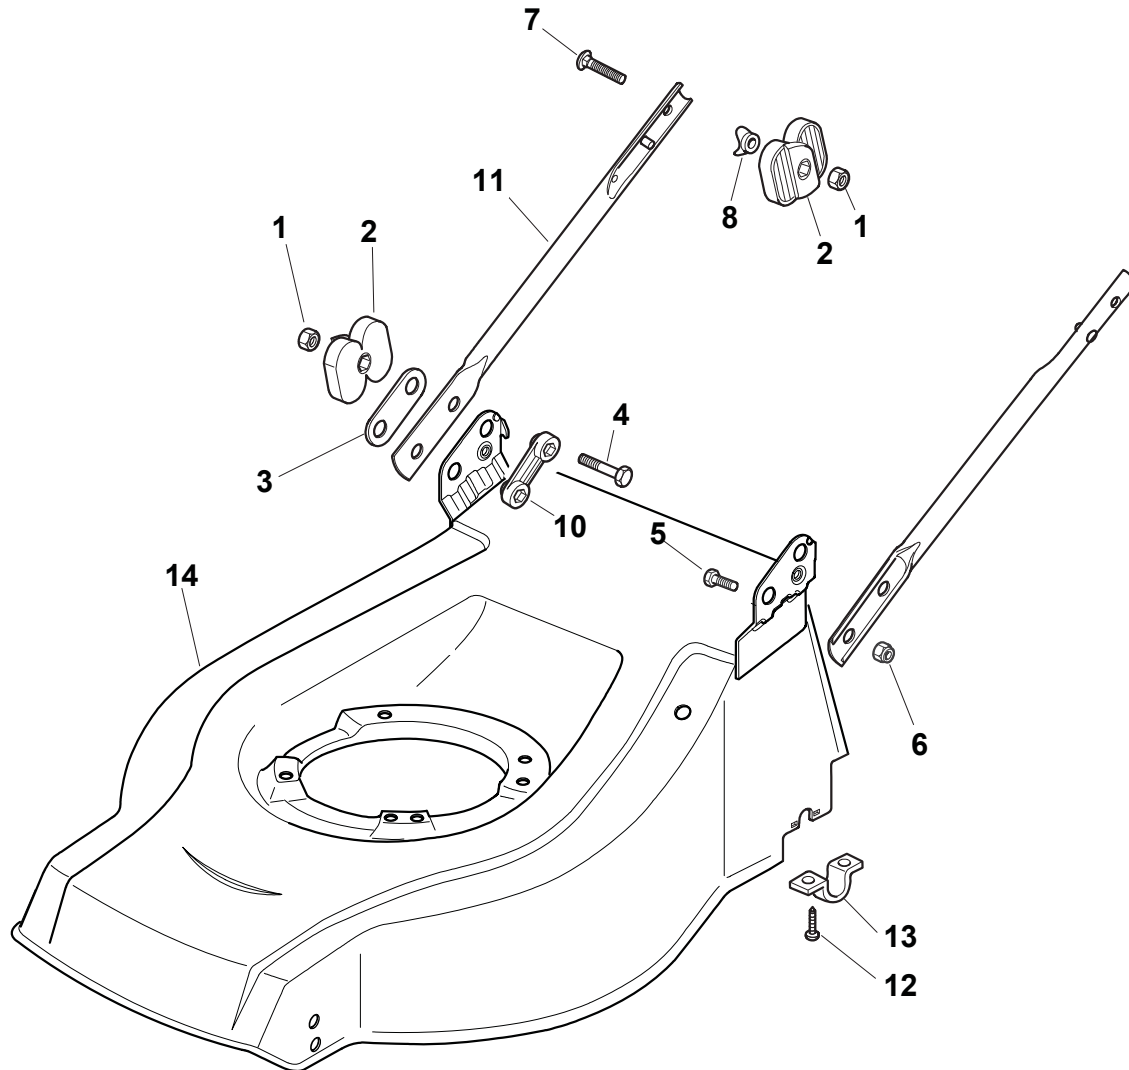

N.	CODE	Q.TY	DESCRIZIONE	DESCRIPTION	DESCRIPTION	BESCHREIBUNG	REMARK
1	12293202/0	4	Dado	Nut	Ecrou	Mutter	
2	22399803/0	4	Manopolina	Knob	Poignée	Griff	
3	22551574/0	2	Piastrina Esterna	Plate, Outside	Plaquette Externe	Platte, Äußere	
4	12691115/0	2	Vite	Screw	Vis	Schraube	
5	12793300/0	2	Vite	Screw	Vis	Schraube	
6	12155000/0	2	Dado	Nut	Ecrou	Mutter	
7	12819125/0	2	Vite	Screw	Vis	Schraube	
8	22680006/1	2	Rosetta	Washer	Rondelle	Scheibe	
10	22551575/0	2	Piastrina Interna	Plate, Inside	Plaquette Interne	Platte, Innere	
11	81006973/0	2	Manico, Parte Inf	Handle, Lower Part	Mancheron, Partie Inferieure	Holm, Unterteil	
12	12731350/0	4	Vite	Screw	Vis	Schraube	
13	22545154/0	2	Piastrina	Plate	Plaquette	Platte	
14	81002564/0	1	Chassis Rosso	Deck Red	Châssis Rouge	Gehäuse Rot