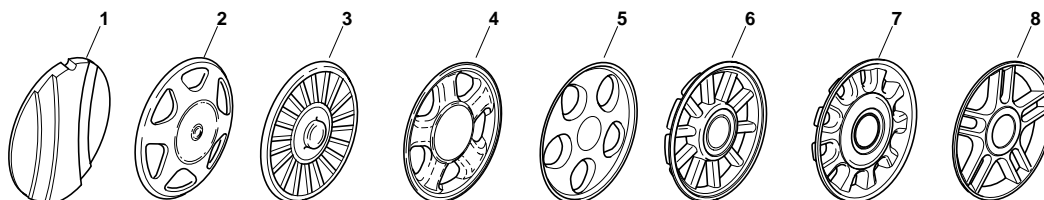

ENCLOSURE 1

POS.	CODE	Q.TY	DESCRIZIONE	DESCRIPTION	DESCRIPTION	BESCHREIBUNG	REMARKS
1	22110252/1		Coprimozzo Bianco	Hub Cap White	Couvre-Moyeu	Radkappe Weiße	
1	22110254/1		Coprimozzo Giallo	Hub Cap Yellow	Couvre-Moyeu	Radkappe Gelbe	
1	22110255/1		Coprimozzo Rosso	Hub Cap Red	Couvre-Moyeu	Radkappe Rote	
2	22110344/0		Coprimozzo Bianco	Hub Cap White	Couvre-Moyeu	Radkappe Weiße	
2	22110395/0		Coprimozzo Grigio	Hub Cap Grey	Couvre-Moyeu Gris	Radkappe Grau	
3	22110347/0		Coprimozzo Grigio	Hub Cap Grey	Couvre-Moyeu Gris	Radkappe Grau	
4	22110381/0		Coprimozzo Grigio	Hub Cap Grey	Couvre-Moyeu Gris	Radkappe Grau	
5	22110416/0		Coprimozzo Grigio	Hub Cap Grey	Couvre-Moyeu Gris	Radkappe Grau	
6	22110495/0		Coprimozzo Grigio	Hub Cap Grey	Couvre-Moyeu Gris	Radkappe Grau	
7	22110493/0		Coprimozzo Grigio	Hub Cap Grey	Couvre-Moyeu Gris	Radkappe Grau	
8	22110491/0		Coprimozzo Grigio	Hub Cap Grey	Couvre-Moyeu Gris	Radkappe Grau