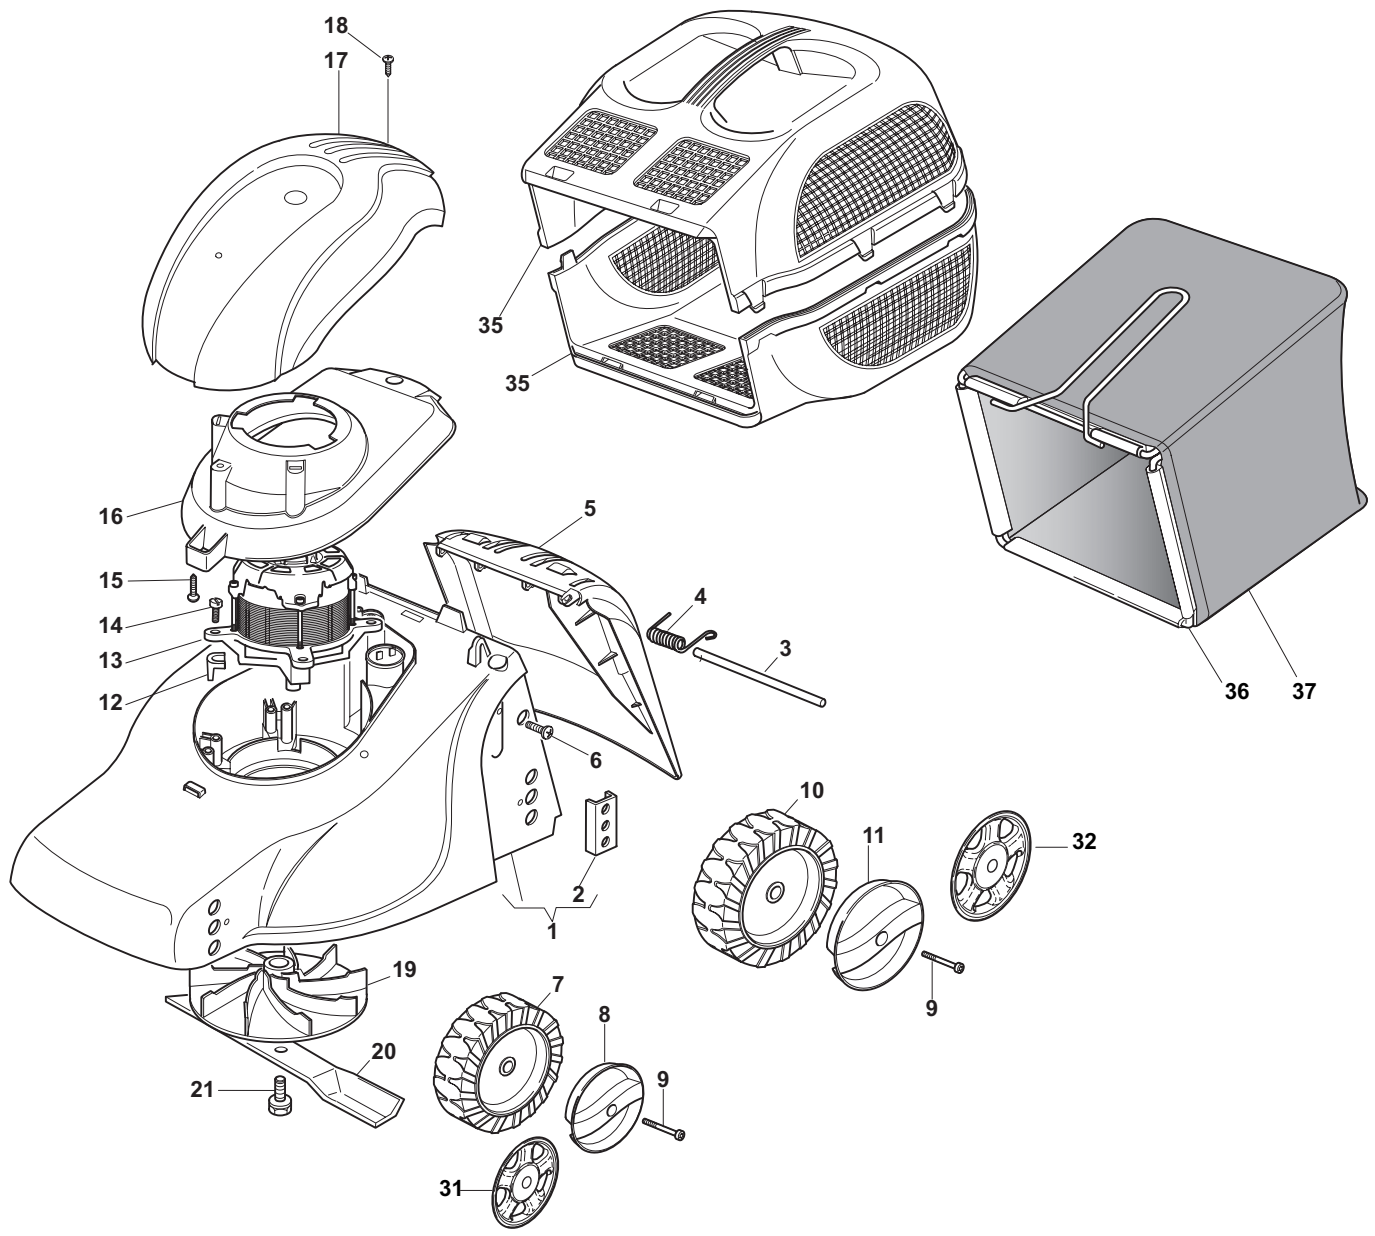

C 350

POS.	CODE	Q.TY	DESCRIZIONE	DESCRIPTION	DESCRIPTION	BESCHREIBUNG	REMARKS
1	81001560/0	1	Chassis Rosso	Deck Red	Châssis Rouge	Gehäuse Rot	
2	22785087/1	4	Supporto Ruote	Support, Wheels	Support Roue	Halter, Rad	
3	22512530/0	1	Perno	Pin	Pivot	Bolzen	
4	22450250/0	1	Molla	Spring	Ressort	Feder	
5	22600055/1	1	Parasassi	Stone-Guard	Pare-Pierres	Prallblech	
6	12728450/0	2	Vite	Screw	Vis	Schraube	
7	22686083/0	2	Ruota Ø 130	Wheel Ø 130	Roue Ø 130	Rad Ø 130	
8	22110436/0	2	Coprimito Giallo	Hub Cap Yellow	Couvre-Moyeu	Radkappe Gelbe	
8	22110437/0	2	Coprimito Rosso	Hub Cap Red	Couvre-Moyeu	Radkappe Rote	
8	22110440/0	2	Coprimito Bianco	Hub Cap White	Couvre-Moyeu	Radkappe Weiße	
9	22524337/0	4	Perno	Pin	Pivot	Bolzen	
10	22686085/0	2	Ruota Ø 160	Wheel Ø 160	Roue Ø 160	Rad Ø 160	
11	22110448/0	2	Coprimito Bianco	Hub Cap White	Couvre-Moyeu	Radkappe Weiße	
11	22110449/0	2	Coprimito Giallo	Hub Cap Yellow	Couvre-Moyeu	Radkappe Gelbe	
11	22110450/0	2	Coprimito Rosso	Hub Cap Red	Couvre-Moyeu	Radkappe Rote	
12	22167700/0	4	Distanziale	Spacer	Entretoise	Distanzring	
13	118563658/0	1	Motore	Motor	Moteur	Motor	(Leo 230-240V)
14	12735410/0	4	Vite	Screw	Vis	Schraube	
15	12728450/0	1	Vite	Screw	Vis	Schraube	
16	22055050/2	1	Supporto Capottina	Support, Cover	Support Capot	Halter, Haube	
17	-	1	Capottina	Cover	Capot	Haube	(See Enclosure 4)
18	12728680/0	1	Vite	Screw	Vis	Schraube	
19	322465602/1	1	Mozzo Girante	Hub Fan	Moyeu Ventilateur	Läufendenabe	
20	81004141/0	1	Coltello Standard	Blade Standard	Lame Standard	Messer Standard	
21	81004352/0	1	Vite	Screw	Vis	Schraube	
31	22110420/0	2	Coprimito Grigio	Hub Cap Grey	Couvre-Moyeu Gris	Radkappe Grau	
32	22110421/0	2	Coprimito Grigio	Hub Cap Grey	Couvre-Moyeu Gris	Radkappe Grau	
35	22486048/0	2	Sacco, Parte Inf/Sup	Grass-Box, Upper/Lower Part	Sac, Partie Inferieure/ Superieue	Korb, Ober/Unterteil	
36	81006414/0	1	Telaio Sacco	Chassis Box	Châssis Bac	Rahmen Sack	
37	81002103/0	1	Sacco, Tela	Box, Fabric	Sac, Toile	Sack, Tuck