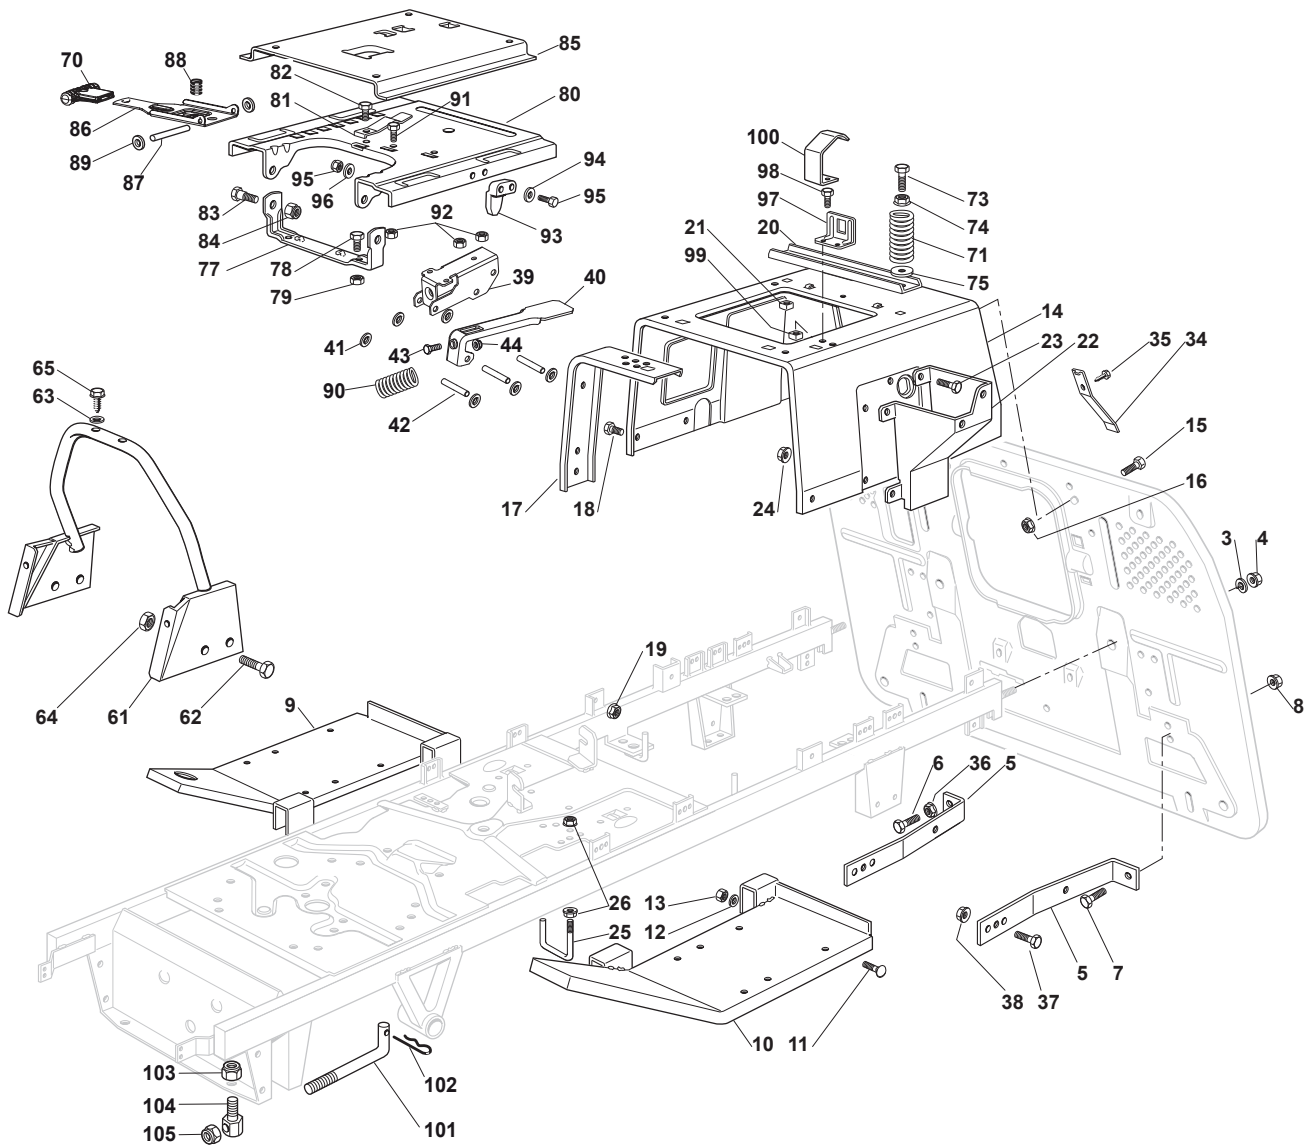

Fig.	Quantity	Part No	Description	Notes
3	2	112585100/0	Washer	
4	2	112295200/0	Nut	
5	2	325774273/1	Stiffening	
6	1	112691100/0	Screw	
7	3	112793102/0	Screw	
8	4	112293201/0	Nut	
9	1	382510041/2	Right Footboard Support	
10	1	382510043/2	Left Footboard Support	
11	4	112815245/0	Screw	
12	4	112523040/0	Washer	
13	4	112154510/0	Nut	
14	1	325785133/5	Seat Support	
15	5	112791011/0	Screw	
16	5	112292102/0	Nut	
17	2	325650065/0	Stiffening	
18	6	112791011/0	Screw	
19	6	112292102/0	Nut	
20	1	325650067/0	Stiffening	
21	2	112360420/0	Nut	
22	1	325785137/1	Support	
23	4	112791011/0	Screw	
24	4	112292102/0	Nut	
25	1	125580019/0	Belt Guide Peg	
26	2	112292102/0	Nut	
34	1	125430238/1	Spring	
35	1	112731580/0	Screw	
36	1	112293200/0	Nut	
37	2	112793102/0	Screw	
38	2	112293201/0	Nut	
39	1	325774575/0	Fulcrum Clamp	
40	1	325318327/0	Lever	
41	6	112604896/0	Crown Fastener	
42	3	122517866/0	Pin	
43	1	112735661/0	Screw	
44	1	112154510/0	Nut	
61	1	382650045/0	Chassis	
62	4	112792611/0	Screw	
63	2	112521330/0	Washer	
64	4	112292102/0	Nut	
65	2	112731350/0	Screw	
70	1	322394505/0	Knob	
73	2	125943001/1	Screw	
74	2	112293201/0	Nut	
75	2	112523070/0	Washer	
77	1	382774207/0	Seat Clamp Support	
78	2	112792611/0	Screw	
79	2	112293201/0	Nut	
80	1	325785149/3	Fixed Seat Support	
81	1	125430203/1	Spring	
82	1	112731580/0	Screw	
83	2	122524970/2	Fulcrum Pin	

Fig.	Quantity	Part No	Description	Notes
84	2	112155010/0	Nut	
85	1	325785147/2	Seat Support	
86	1	325318303/0	Stop Lever	
87	1	125510000/0	Pin	
88	1	125430202/1	Spring	
89	2	112604897/0	Elastic Washer	
90	1	125430285/0	Spring	
91	1	112789000/0	Screw	
92	1	112154330/0	Nut	
93	1	325060049/0	Seat Switch Cam	
94	2	112815050/0	Screw	
95	4	112521320/0	Washer	
96	2	112154330/0	Nut	
97	1	325755025/1	Bracket	
98	2	112735110/0	Screw	
99	2	112437502/0	Plate	
100	1	325430255/0	Spring	
101	2	125510119/0	Tie Rod	
102	2	124487997/0	Cotter Pin	
103	2	125510040/1	Pin	
104	2	112155000/0	Nut	
105	2	112155000/0	Nut	