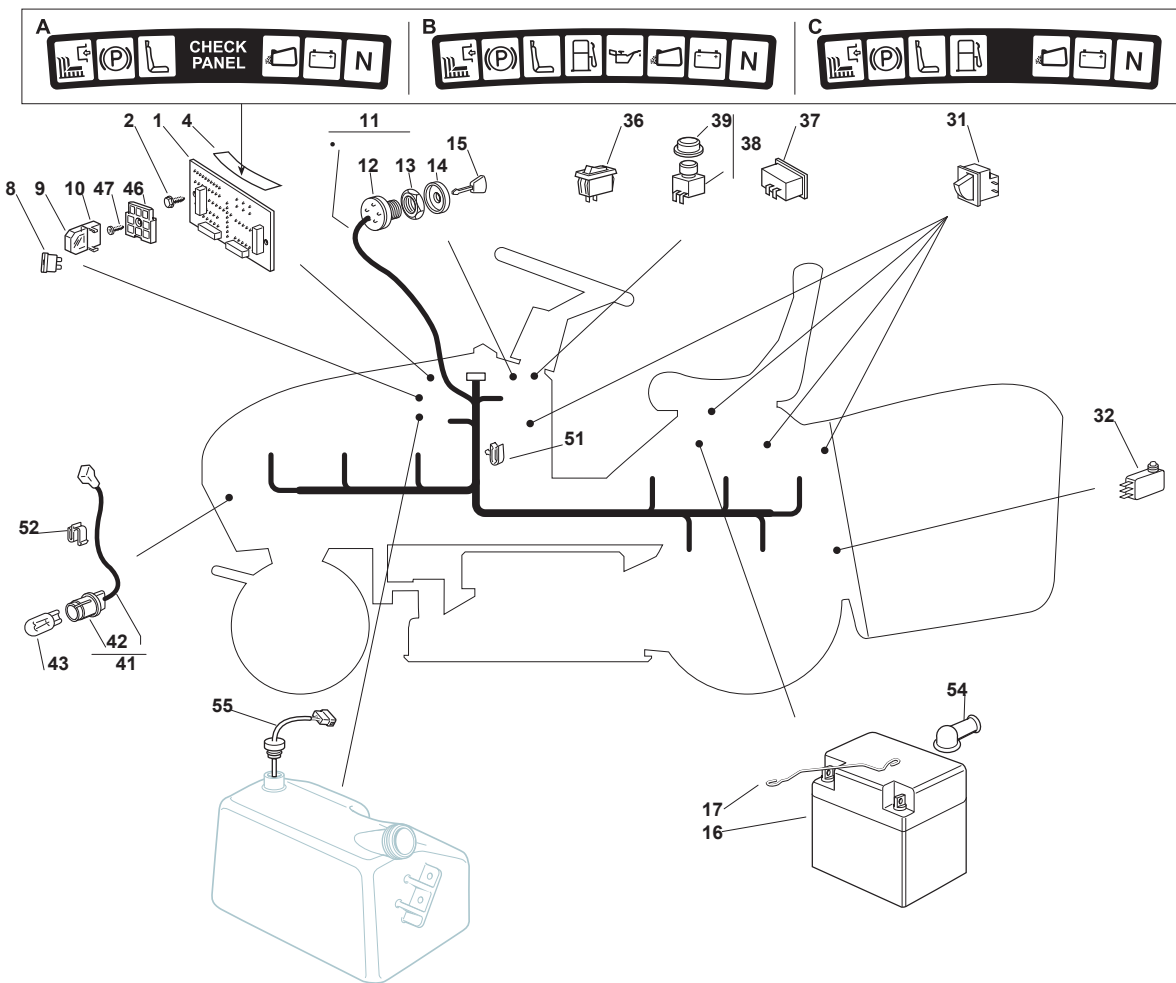

Fig.	Quantity	Part No	Description	Notes
1	1	125722441/0	Electronic Card	
2	3	112735105/0	Screw	
4	1	125420007/0	Check Control (C)	Panel "C"
4	1	125420004/0	Check Control (A)	Panel "A"
4	1	125420005/0	Check Control (B)	Panel "B"
8	1	133340036/0	Fuse 25 A	
8	1	133340040/0	Fuse 10 A	
9	2	133215000/0	Cover	
10	2	133500007/0	Fuse Carrier	
11	1	182040206/0	Cables Ass.Y	for B&S-GGP-Kohler-Kawasaki Engines
11	1	182040207/0	Cables Ass.Y	for HONDA Engine
12	1	118450065/1	Starting Switch	
13	1	118400861/0	Screwed Ring	
14	1	118565351/0	Screwed Ring Protection	
15	1	118210016/1	Starting Key	
16	1	118120002/1	Battery	
17	1	125430230/0	Spring	
31	3	119410615/0	Microswitch	
32	1	119410605/1	Microswitch	
36	1	118450060/1	Headlight Interrupt. Cre1116-0	
37	1	9400-0384-01	Hour Counter	
38	1	118450067/0	Switch	
39	1	118203852/0	Cap	
42	2	133500030/0	Lamp Holder	
43	2	118459100/0	Lamp For Lights	
46	1	133500010/1	Plate	
47	1	112735170/0	Screw	
51	5	133320506/0	Fairlead	
52	1	133320504/0	Fairlead	
54	1	118564864/1	Protection	
55	1	125290000/0	Fuel Level Indicator