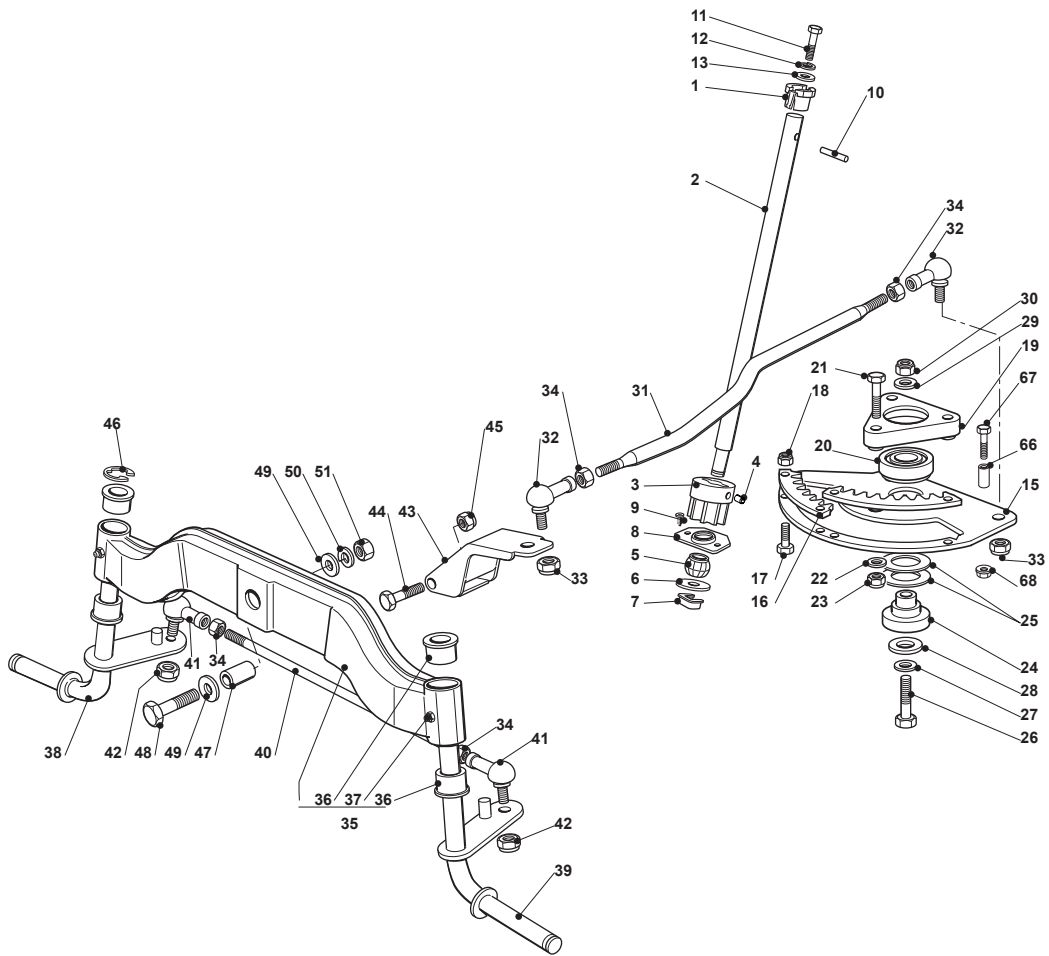

Fig.	Quantity	Part No	Description	Notes
66	1	122167840/0	Spacer	
67	1	112691200/0	Screw	
68	1	112293201/0	Nut	

Fig.	Quantity	Part No	Description	Notes
1	1	382500011/2	Pedal	
2	1	325110416/0	Clamp Cover	
3	1	325547081/2	Plate	
4	4	112731601/0	Screw	
5	1	382000582/0	Rod	
6	1	112521350/0	Washer	
7	1	112155000/0	Nut	
8	2	112521360/0	Washer	
9	1	112155000/0	Nut	
21	1	325785143/1	Support	
22	2	112815210/0	Screw	
23	1	112523040/0	Washer	
24	2	112154510/0	Nut	
25	1	325253001/0	Hook	
26	1	122524970/2	Fulcrum Pin	
27	1	325670011/0	Antifriction Washer	
28	1	112155000/0	Nut	
31	1	125430213/0	Spring	
36	1	125033034/0	Rod	
37	1	125394509/1	Knob	
38	1	112523020/0	Washer	
41	1	382000391/1	Drive Pedal	
42	1	325110417/0	Clamp Cover Front	
43	1	325110418/0	Clamp Cover Rear	
44	4	325785354/0	Support	
45	4	325034003/0	Brass	
46	4	112815271/0	Screw	
47	4	112523040/0	Washer	
48	4	112154510/0	Nut	
50	1	382000579/0	Rod	
51	1	112523040/0	Washer	
52	1	112154510/0	Nut	
53	1	112521360/0	Washer	
54	1	112523040/0	Washer	
55	1	112154510/0	Nut	
56	1	325785481/0	Micro Switch Bracket	
57	1	325060034/1	Cam	
58	1	112735404/0	Screw	
59	2	112793102/0	Screw	
60	2	112293201/0	Nut	
61	1	382394853/0	Switch Ass.Y	
62	1	119410609/0	Microswitch	
63	2	112735602/0	Screw	
64	2	112581100/0	Grower	
65	2	112290791/0	Nut	
66	2	112735110/0	Screw	
67	1	119410614/0	Microswitch	