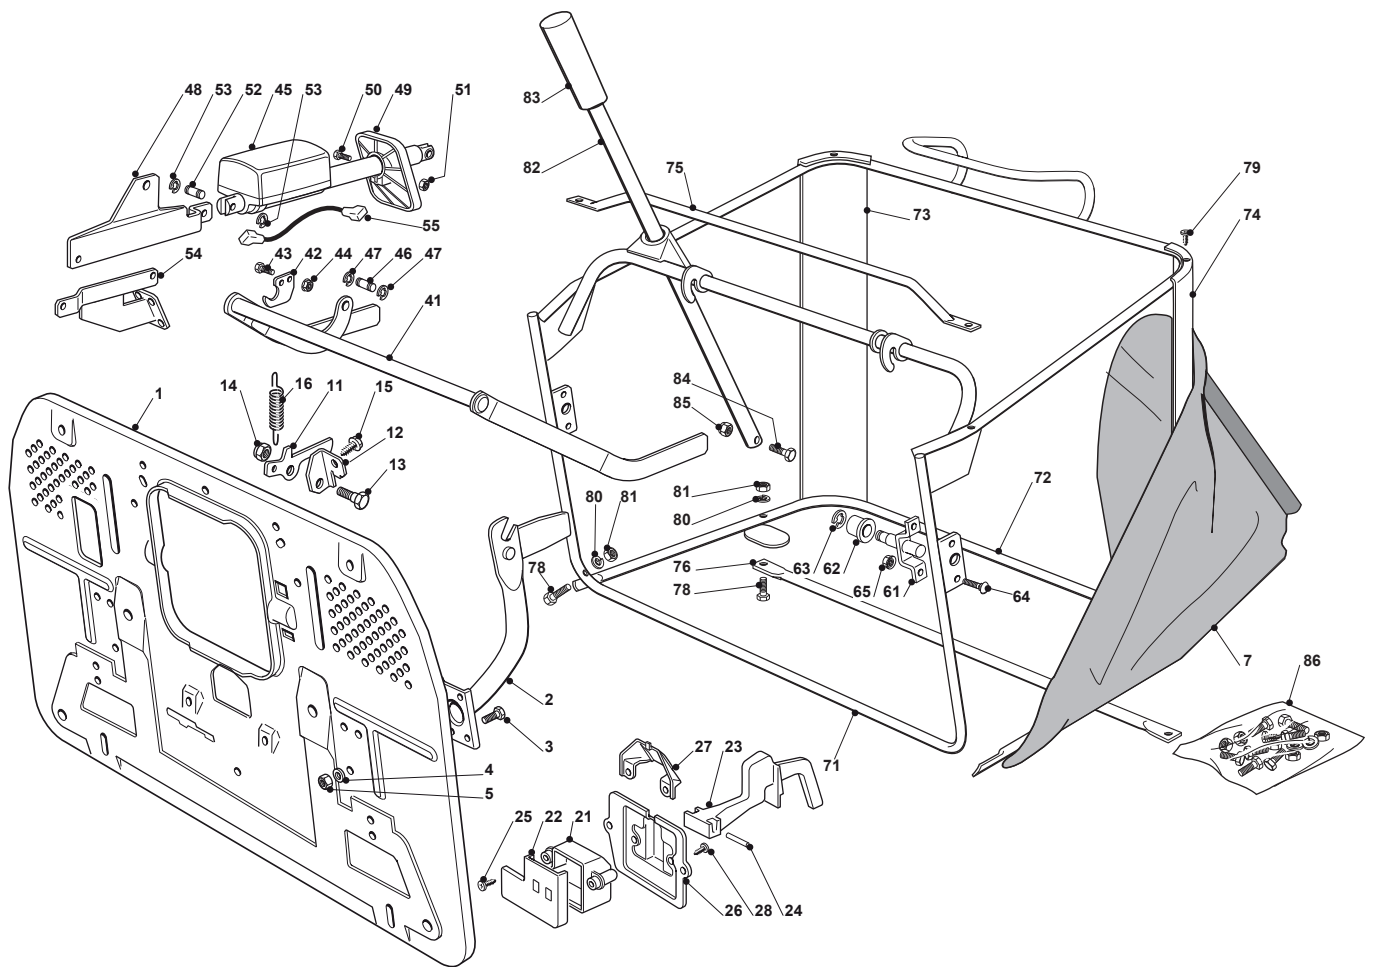

Fig.	Quantity	Part No	Description	Notes
1	1	382547053/0	Plate	
2	2	382774245/0	Support	
3	6	112793102/0	Screw	
4	6	112523060/0	Washer	
5	6	112293201/0	Nut	
7	1	182106000/2	Grasscatcher	
11	1	325774315/1	Bracket	
12	1	325755031/1	Bracket	
13	1	125510080/1	Pin	
14	1	112292102/0	Nut	
15	1	112735122/0	Screw	
16	1	125430210/1	Brake Spring	
21	1	125600041/0	Grassc.Full Micro Protection	
22	1	125600042/0	Grasscatcher Micro Prot Cover	
23	1	125318124/0	Full Grassc. Microswtich Cover	
24	1	112400030/0	Pin	
25	1	112728510/0	Screw	
26	1	325785272/0	Micro Protection	
27	1	125600048/0	Empty Micro Grassc.Protection Cover	
28	2	112728450/0	Screw	
41	1	382000507/1	Axle	
42	2	325774317/0	Grasscatcher Lifting Axle Clam	
43	4	112815210/0	Screw	
44	4	112154510/0	Nut	
45	1	118001000/0	Actuator	
46	1	125510083/0	Pin	
47	2	112000955/0	Benzing Ring	
48	1	325785197/0	Actuator Support	
49	1	325600060/0	Protection	
50	1	112727795/0	Screw	
51	1	112154330/0	Nut	
52	1	125510083/0	Pin	
53	2	112000955/0	Benzing Ring	
54	1	382650209/0	Stiffening	
55	1	125065030/0	Connecting Cable	
61	2	382785147/0	Support	
62	2	125690001/0	Roll	
63	2	112000956/0	Benzing Ring	
64	4	112818690/0	Screw	
65	4	112293201/0	Nut	
71	1	382800093/0	Upper Frame	
72	1	382800002/2	Lower Grasscatcher Frame	
73	1	325032001/1	Right Angular Support	
74	1	325032002/1	Left Angular Support	
75	1	382394001/2	Front Handle	
76	1	382650038/0	Lower Stiffening	
78	4	112792099/0	Screw	
79	4	112729601/1	Screw	
80	4	112582101/0	Grower	
81	4	112292100/0	Nut	
82	1	125869029/1	Grasscatcher Lifting Tube	