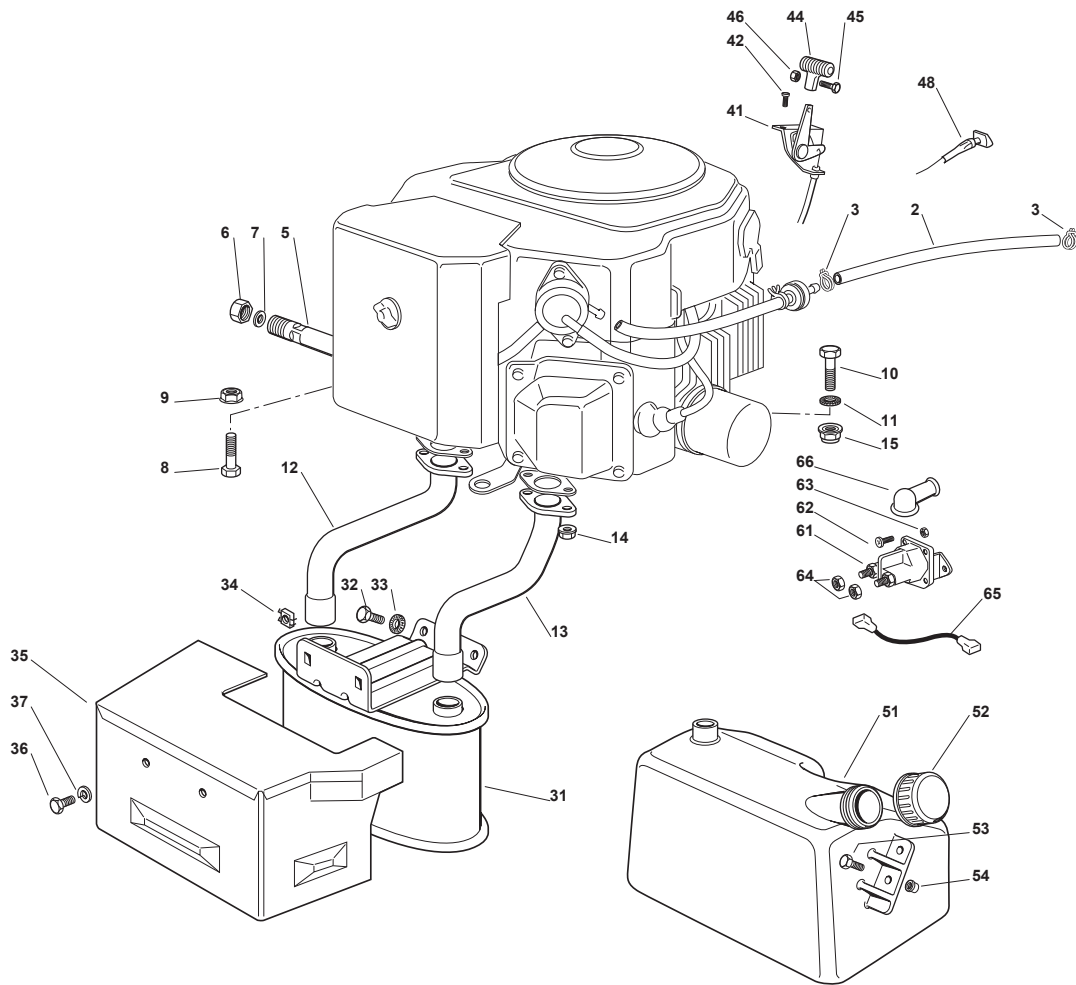

Fig.	Quantity	Part No	Description	Notes
2	1	325869016/1	Connecting Tube	
3	2	118375051/1	Fair Led	
4	3	112735108/1	Screw	
5	1	112154210/0	Nut	
6	1	112691115/0	Screw	
7	1	112540260/0	Grower	
8	1	127598060/0	Oil Discharge Extension	
9	1	118737849/0	Plug	
10	1	118401001/1	Oil Seal	
11	1	118738227/0	Exhaust Pipe Kohler 16-18	
12	2	112735530/0	Screw	
13	2	112583500/0	Grower	
14	3	125160035/0	Spacer	
31	1	182750010/0	Muffler	
32	2	112793102/0	Screw	
33	2	112540260/0	Grower	
34	2	112360425/0	Nut	
35	1	382598029/0	Muffler Protection	
36	2	112792611/0	Screw	
37	2	112583500/0	Grower	
41	1	182000200/1	Throttle Cable	
42	2	125943012/0	Screw	
44	1	125394501/0	Knob	
45	1	112726388/0	Screw	
46	1	112290800/0	Nut	
51	1	125735110/3	Tank	without fuel level
51	1	325735111/3	Tank	with fuel level
52	1	125795000/1	Fuel Cap	
53	2	112788910/0	Screw	
54	2	112500092/0	Rivet	
61	1	118736110/0	Starter Relay	
62	2	112791011/0	Screw	
63	2	112292102/0	Nut	
64	2	112360352/0	Nut	
65	1	125065017/0	Cable	
66	1	118564861/1	Protection	