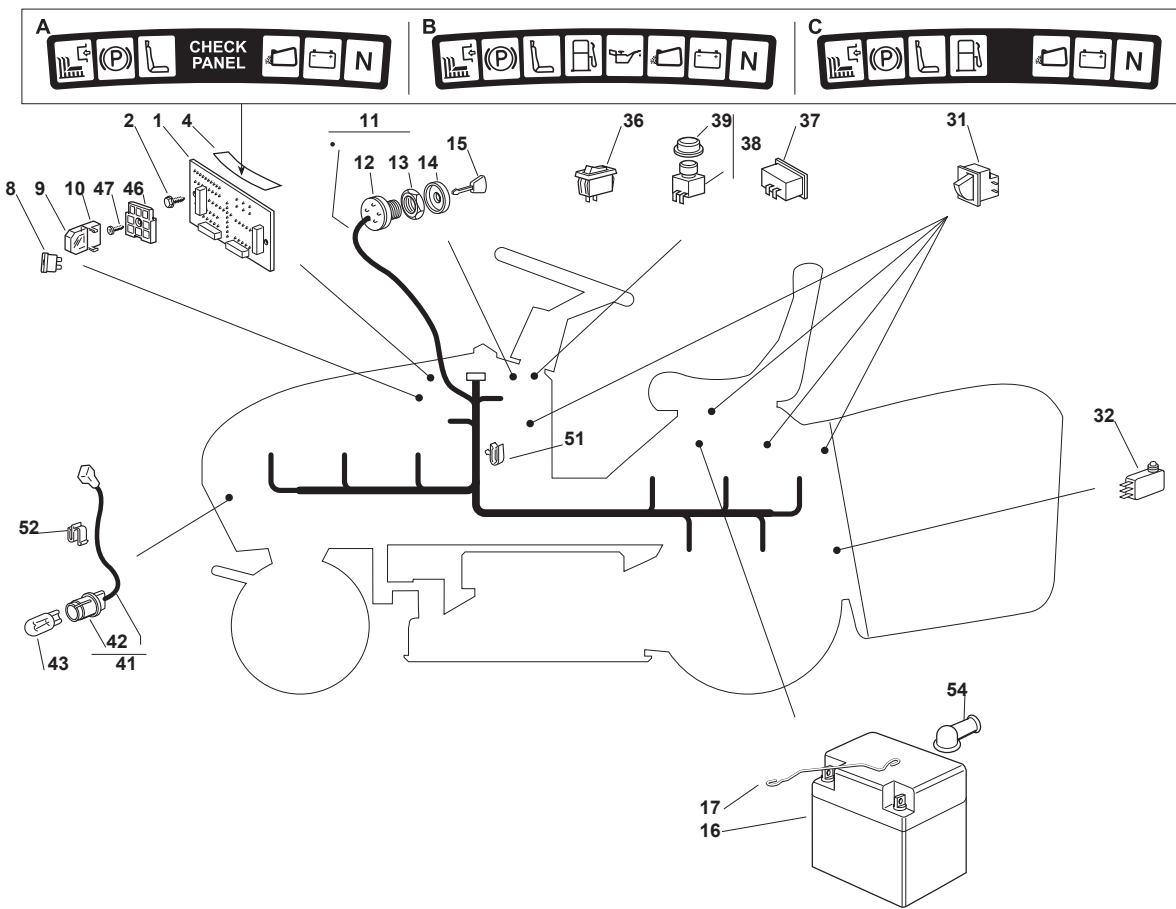

Fig.	Quantity	Part No	Description	Notes
1	1	125722441/0	Electronic Card	
2	3	112735105/0	Screw	
4	1	125420005/0	Check Control (B)	For B&S 20-24HP Engine
4	1	125420004/0	Check Control (A)	for B&S and GGP Engine
4	1	125420007/0	Check Control (C)	for HONDA Engines
8	1	133340040/0	Fuse 10 A	
8	1	133340036/0	Fuse 25 A	
9	2	133215000/0	Cover	
10	2	133500007/0	Fuse Carrier	
11	1	182040206/0	Cables Ass.Y	for B&S-GGP-Kohler-Kawasaki Engines
11	1	182040207/0	Cables Ass.Y	for HONDA Engines
12	1	118450065/1	Starting Switch	
13	1	118400861/0	Screwed Ring	
14	1	118565351/0	Screwed Ring Protection	
15	1	118210016/1	Starting Key	
16	1	118120002/1	Battery	
17	1	125430230/0	Spring	
31	3	119410615/0	Microswitch	
32	1	119410605/1	Microswitch	
36	1	118450060/1	Headlight Interrupt. Cre1116-0	
37	1	9400-0384-01	Hour Counter	
38	1	118450067/0	Switch	
39	1	118203852/0	Cap	
42	2	133500030/0	Lamp Holder	
43	2	118459100/0	Lamp For Lights	
46	1	133500010/1	Plate	
47	1	112735170/0	Screw	
51	5	133320506/0	Fairlead	
52	1	133320504/0	Fairlead	
54	1	118564864/1	Protection