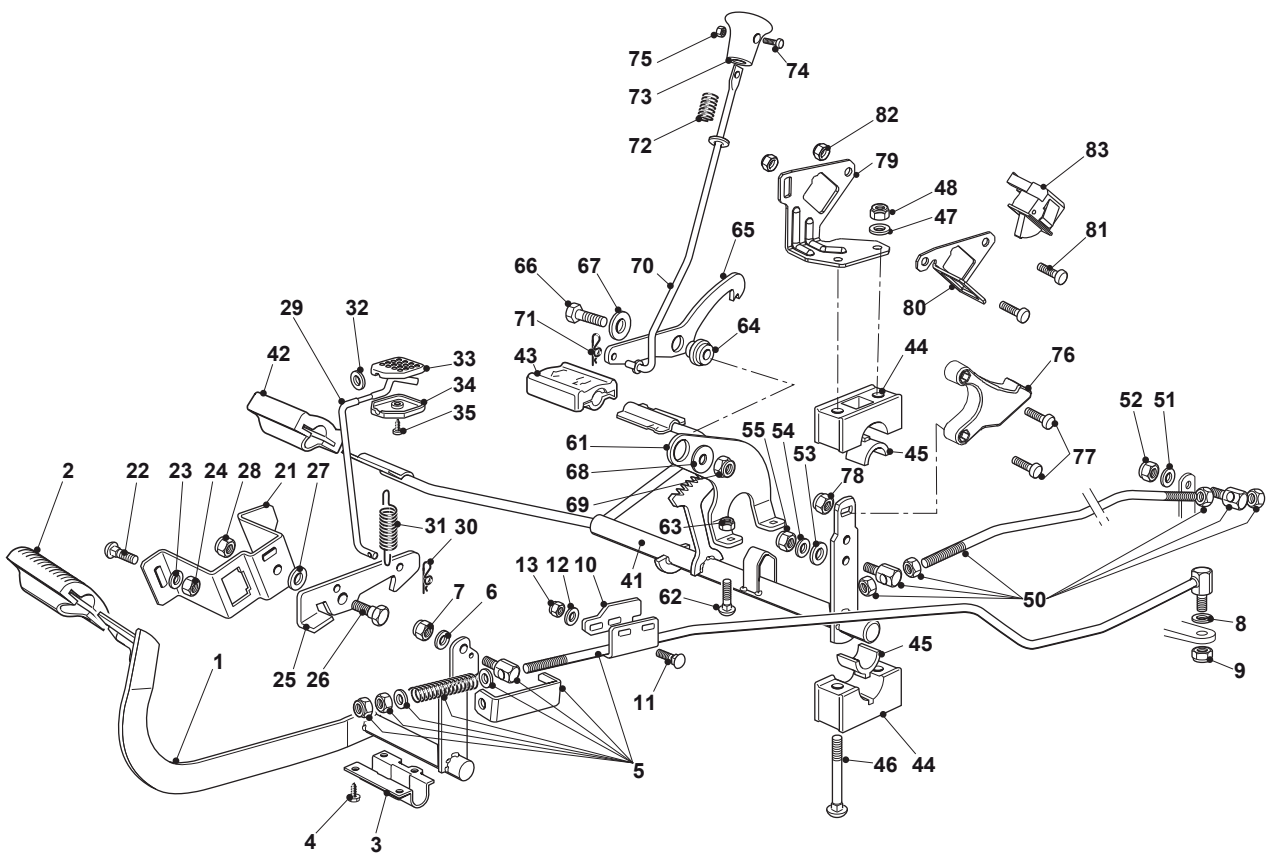

Fig.	Quantity	Part No	Description	Notes
1	1	382500011/2	Pedal	
2	1	325110416/0	Clamp Cover	
3	1	325547081/2	Plate	
4	4	112731601/0	Screw	
5	1	382000582/0	Rod	
6	1	112521350/0	Washer	
7	1	112155000/0	Nut	
8	2	112521360/0	Washer	
9	1	112155000/0	Nut	
21	1	325785143/1	Support	
22	2	112815210/0	Screw	
23	1	112523040/0	Washer	
24	2	112154510/0	Nut	
25	1	325253001/0	Hook	
26	1	122524970/2	Fulcrum Pin	
27	1	325670011/0	Antifriction Washer	
28	1	112155000/0	Nut	
29	1	125033097/0	Rod	
30	1	124487997/0	Cotter Pin	
31	1	125430213/0	Spring	
32	1	112523040/0	Washer	
33	1	325592001/0	Knob	
34	1	325592002/0	Knob	
35	1	112727815/0	Screw	
41	1	382000391/1	Drive Pedal	
42	1	325110417/0	Clamp Cover Front	
43	1	325110418/0	Clamp Cover Rear	
44	4	325785354/0	Support	
45	4	325034003/0	Brass	
46	4	112815271/0	Screw	
47	4	112523040/0	Washer	
48	4	112154510/0	Nut	
50	1	382000579/0	Rod	
51	1	112523040/0	Washer	
52	1	112154510/0	Nut	
53	1	112521360/0	Washer	
54	1	112523040/0	Washer	
55	1	112154510/0	Nut	
56	1	325785481/0	Micro Switch Bracket	
57	1	325060034/1	Cam	
58	1	112735404/0	Screw	
59	2	112793102/0	Screw	
60	2	112293201/0	Nut	
61	1	119410614/0	Microswitch	