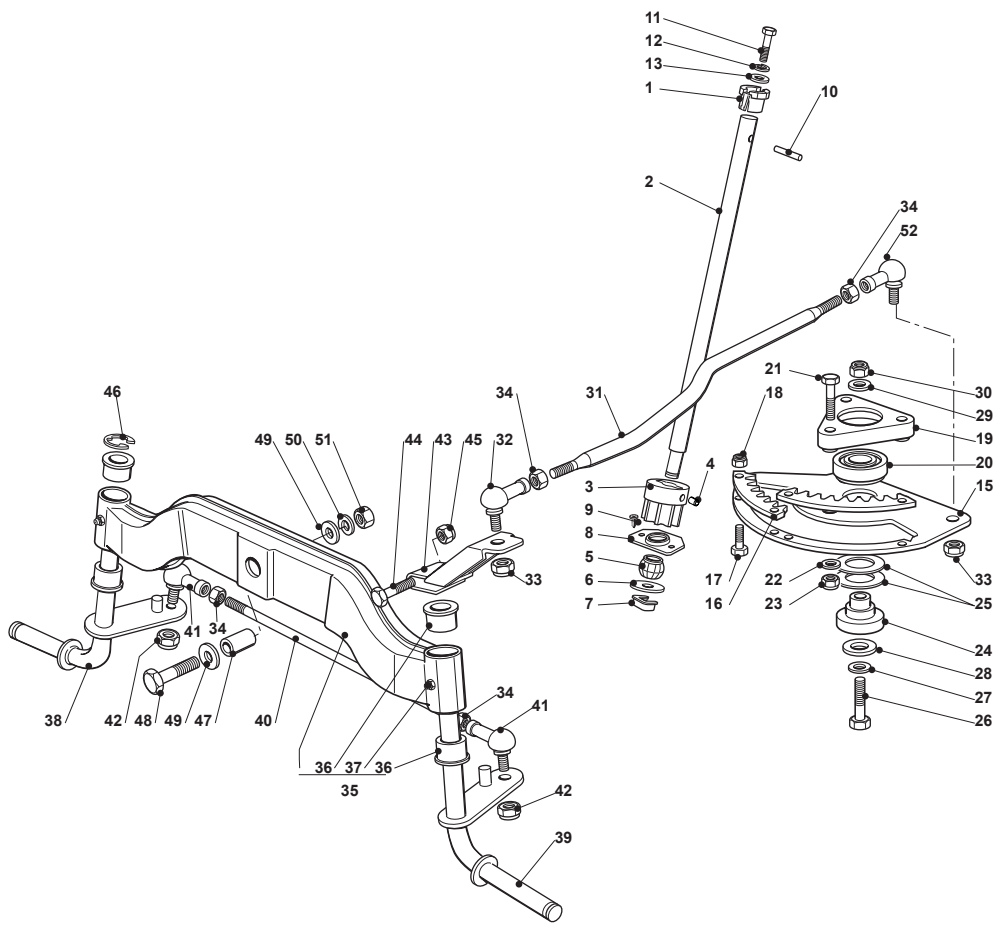

Fig.	Quantity	Part No	Description	Notes
1	1	382076970/1	Engine Hood Green	
2	1	325410891/0	Right Grill	
3	1	325410892/0	Left Grill	
4	1	325076940/0	Upper Engine Hood Green	
5	2	125510068/0	Pin	
6	2	112293201/0	Nut	
7	2	124487998/0	Cotter Pin	
11	1	382785022/9	Right Dashboard Support	
12	1	382785021/8	Left Dashboard Support	
13	1	382785137/0	Central Dashboard Support	
14	2	112735110/0	Screw	
15	4	112735110/0	Screw	
16	1	325120254/0	Dashboard, Black (Cruise Control)	
17	4	112728440/0	Screw	
18	2	125120200/0	Cap	
19	2	125260000/0	Grommet	
20	1	325120234/0	Cap	
37	2	112731350/0	Screw	
38	2	112521330/0	Washer	
49	1	325120233/0	Cap	
54	2	325737002/0	Hood	
61	1	325110450/0	Cover (Hydro) Green	
62	1	125580020/2	Stake	
63	1	325110278/1	Right Footboard Cover	
64	1	325110279/0	Left Footboard Cover	
65	1	325599004/0	Right Profile	
66	1	325599005/0	Left Profil	
67	6	112731580/0	Screw	
68	1	325785229/1	Dashboard Support	
69	7	112735403/0	Screw	
71	1	325109788/0	Green Wheels Cover	
72	4	112735402/0	Screw	
73	1	325109758/0	Right Wheel Cover	
74	1	325109757/0	Left Wheel Cover	
75	2	112728686/0	Screw	
76	1	325207129/0	Cover, Can Holder Tcx Hydro Black	
81	1	325110449/0	Green Grass-Catcher Cover	
82	1	382110254/0	Cover Assy	
84	1	325394009/0	Handle Cover	
85	1	382110258/0	Angles Assy	
86	4	112735403/0	Screw	
90	1	325605003/0	Button	
91	1	325256250/0	Screwed Ring	
101	1	382869025/0	Muffler Protection	
102	2	118737860/0	Cap	
103	4	112734995/0	Screw	
104	2	325547109/2	Plate	
106	4	112731580/0	Screw	