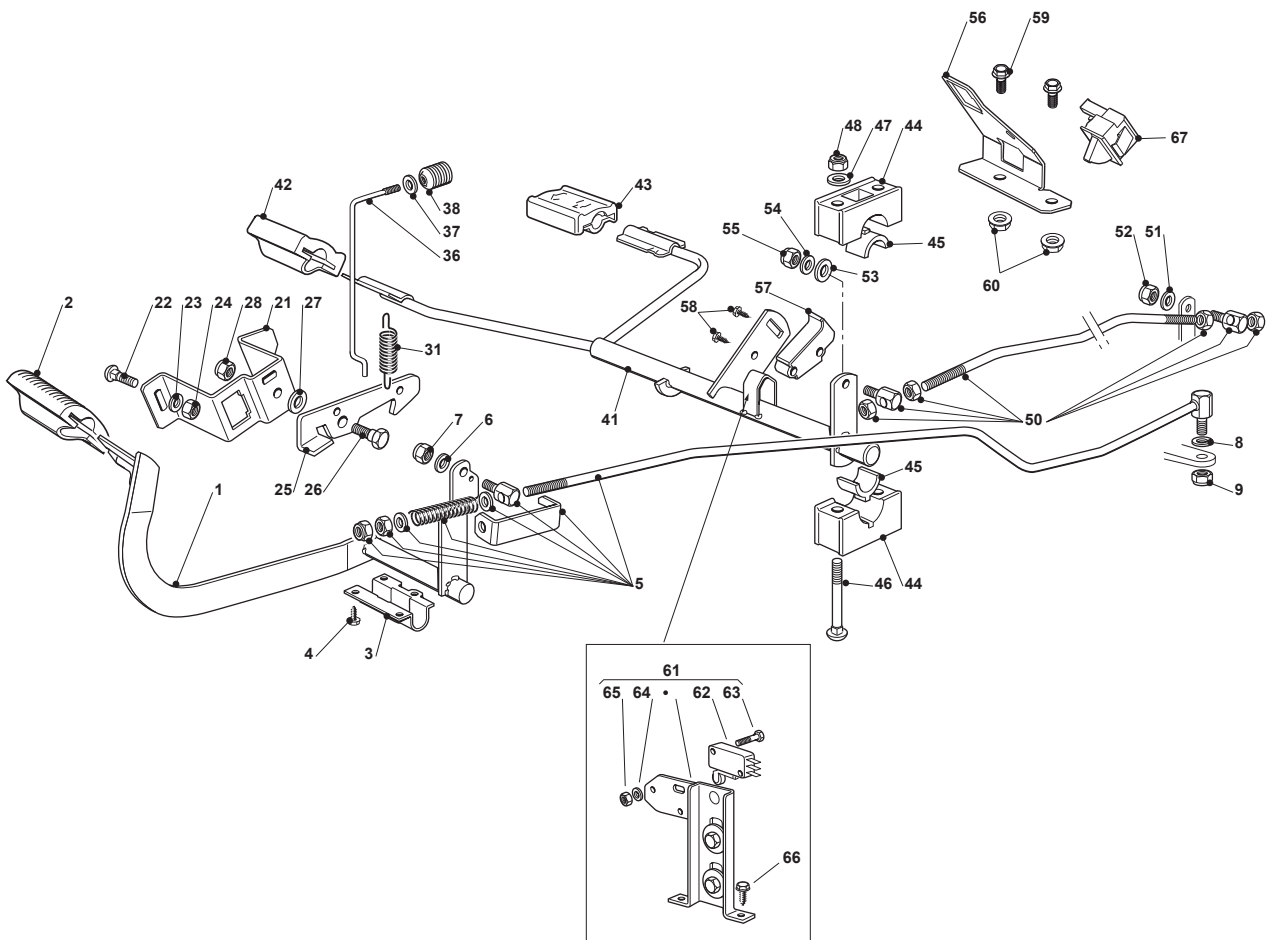

Fig.	Quantity	Part No	Description	Notes
66	1	122167840/0	Spacer	
67	1	112691200/0	Screw	
68	1	112293201/0	Nut	

Fig.	Quantity	Part No	Description	Notes
1	1	382500011/2	Pedal	
2	1	325110416/0	Clamp Cover	
3	1	325547081/2	Plate	
4	4	112731601/0	Screw	
5	1	382000582/0	Rod	
6	1	112521350/0	Washer	
7	1	112155000/0	Nut	
8	2	112521360/0	Washer	
9	1	112155000/0	Nut	
21	1	325785143/1	Support	
22	2	112815210/0	Screw	
23	1	112523040/0	Washer	
24	2	112154510/0	Nut	
25	1	325253001/0	Hook	
26	1	122524970/2	Fulcrum Pin	
27	1	325670011/0	Antifriction Washer	
28	1	112155000/0	Nut	
31	1	125430213/0	Spring	
36	1	125033034/0	Rod	
37	1	125394509/1	Knob	
38	1	112523020/0	Washer	
41	1	382000391/1	Drive Pedal	
42	1	325110417/0	Clamp Cover Front	
43	1	325110418/0	Clamp Cover Rear	
44	4	325785354/0	Support	
45	4	325034003/0	Brass	
46	4	112815271/0	Screw	
47	4	112523040/0	Washer	
48	4	112154510/0	Nut	
50	1	382000579/0	Rod	
51	1	112523040/0	Washer	
52	1	112154510/0	Nut	
53	1	112521360/0	Washer	
54	1	112523040/0	Washer	
55	1	112154510/0	Nut	
56	1	325785481/0	Micro Switch Bracket	
57	1	325060034/1	Cam	
58	1	112735404/0	Screw	
59	2	112793102/0	Screw	
60	2	112293201/0	Nut	
61	1	382394853/0	Switch Ass.Y	
62	1	119410609/0	Microswitch	
63	2	112735602/0	Screw	
64	2	112581100/0	Grower	
65	2	112290791/0	Nut	
66	2	112735110/0	Screw	
67	1	119410614/0	Microswitch	