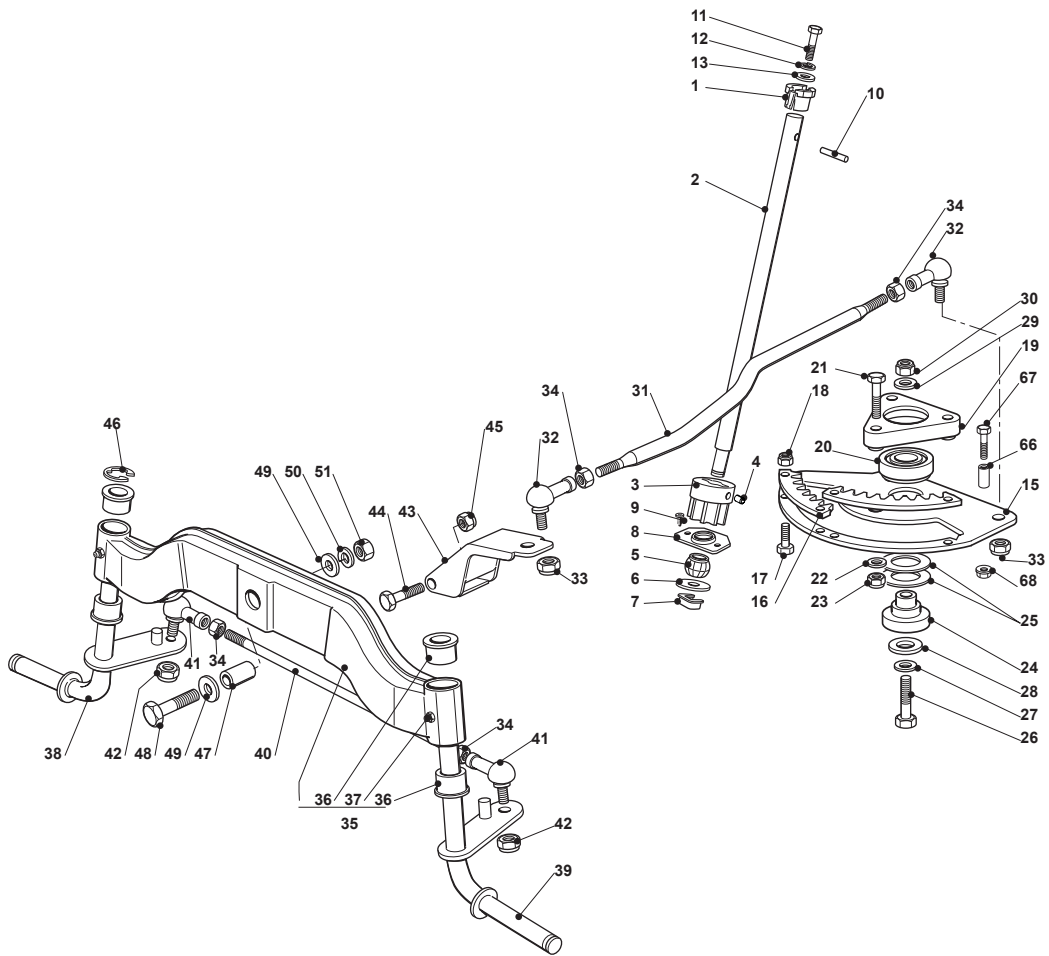

Fig.	Quantity	Part No	Description	Notes
1	1	325038004/0	Bushing	
2	1	125520010/0	Steering Column	
3	1	125570004/0	Pinion	
4	1	112714300/0	Dowel	
5	1	325743000/0	Joint	
6	1	112521370/0	Washer	
7	1	112436030/0	Plate	
8	1	325785213/1	Support	
9	2	112729601/1	Screw	
10	1	112620250/0	Pin	
11	1	112691800/0	Screw	
12	1	112583500/0	Grower	
13	1	112523060/0	Washer	
15	1	325735523/0	Steering Sector	
16	2	325150000/0	Rack	
17	4	112791213/1	Screw	
18	4	112154510/0	Nut	
19	1	325774453/0	Clamp	
20	1	119216047/0	Bearing	
21	3	112691100/0	Screw	
22	3	112523060/0	Washer	
23	3	112155000/0	Nut	
24	1	125510120/0	Support	
25	2	322672153/0	Antifriction Washer	
26	1	112692395/0	Screw	
27	1	112523080/0	Washer	
28	1	112521390/0	Washer	
29	1	112523080/0	Washer	
30	1	112156602/0	Nut	
31	1	125033003/1	Steering Rod	
32	2	122746600/0	Joint	
32	2	122746616/0	Joint	
33	2	122746609/0	Joint	
34	4	112156602/0	Nut	
35	1	382034001/3	Equalizer With Bush And Lubricator	
36	4	125034002/1	Bushing	
37	2	112379511/0	Grease Dispenser	
38	1	382230361/0	Right Stub Axle	
39	1	382230359/0	Left Stub Axle	
40	1	325840001/0	Tie Rod	
41	2	122746616/0	Joint	
42	2	112156602/0	Nut	
43	1	382318185/0	Lever Ass.Y	
44	1	112692395/0	Screw	
45	1	112155000/0	Nut	
46	1	112001000/0	Benzing Ring	
47	1	125160005/0	Spacer	
48	1	112694100/0	Screw	
49	2	112521390/0	Washer	
50	1	112587900/0	Grower	
51	1	112295800/0	Nut