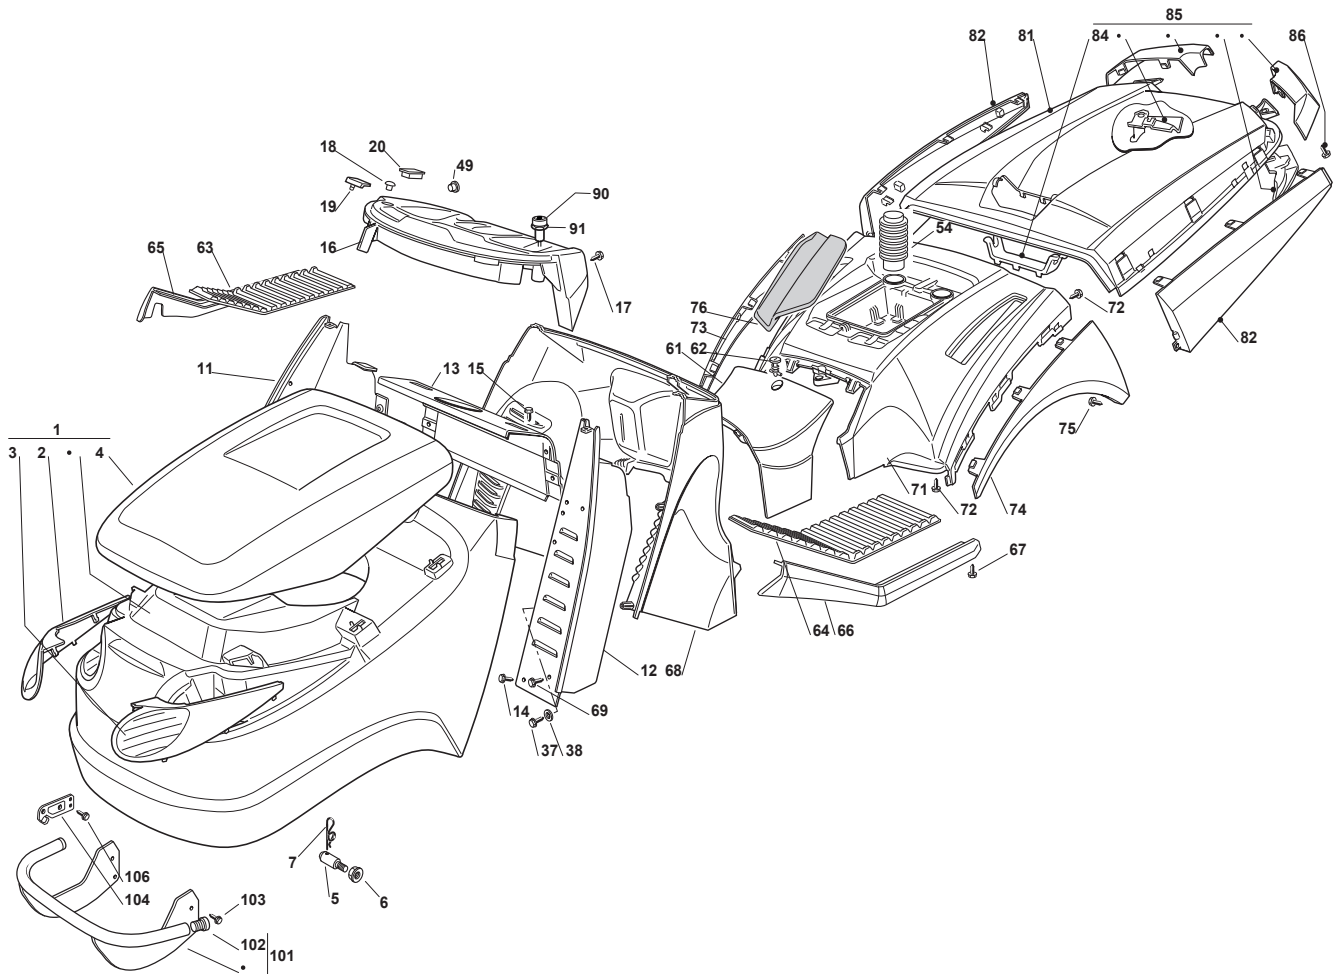

Fig.	Quantity	Part No	Description	Notes
84	2	112155010/0	Nut	
85	1	325785147/2	Seat Support	
86	1	325318303/0	Stop Lever	
87	1	125510000/0	Pin	
88	1	125430202/1	Spring	
89	2	112604897/0	Elastic Washer	
90	1	125430285/0	Spring	
91	1	112789000/0	Screw	
92	1	112154330/0	Nut	
93	1	325060049/0	Seat Switch Cam	
94	2	112815050/0	Screw	
95	4	112521320/0	Washer	
96	2	112154330/0	Nut	
97	1	325755025/1	Bracket	
98	2	112735110/0	Screw	
99	2	112437502/0	Plate	
100	1	325430255/0	Spring	
101	2	125510119/0	Tie Rod	
102	2	124487997/0	Cotter Pin	
103	2	125510040/1	Pin	
104	2	112155000/0	Nut	
105	2	112155000/0	Nut	