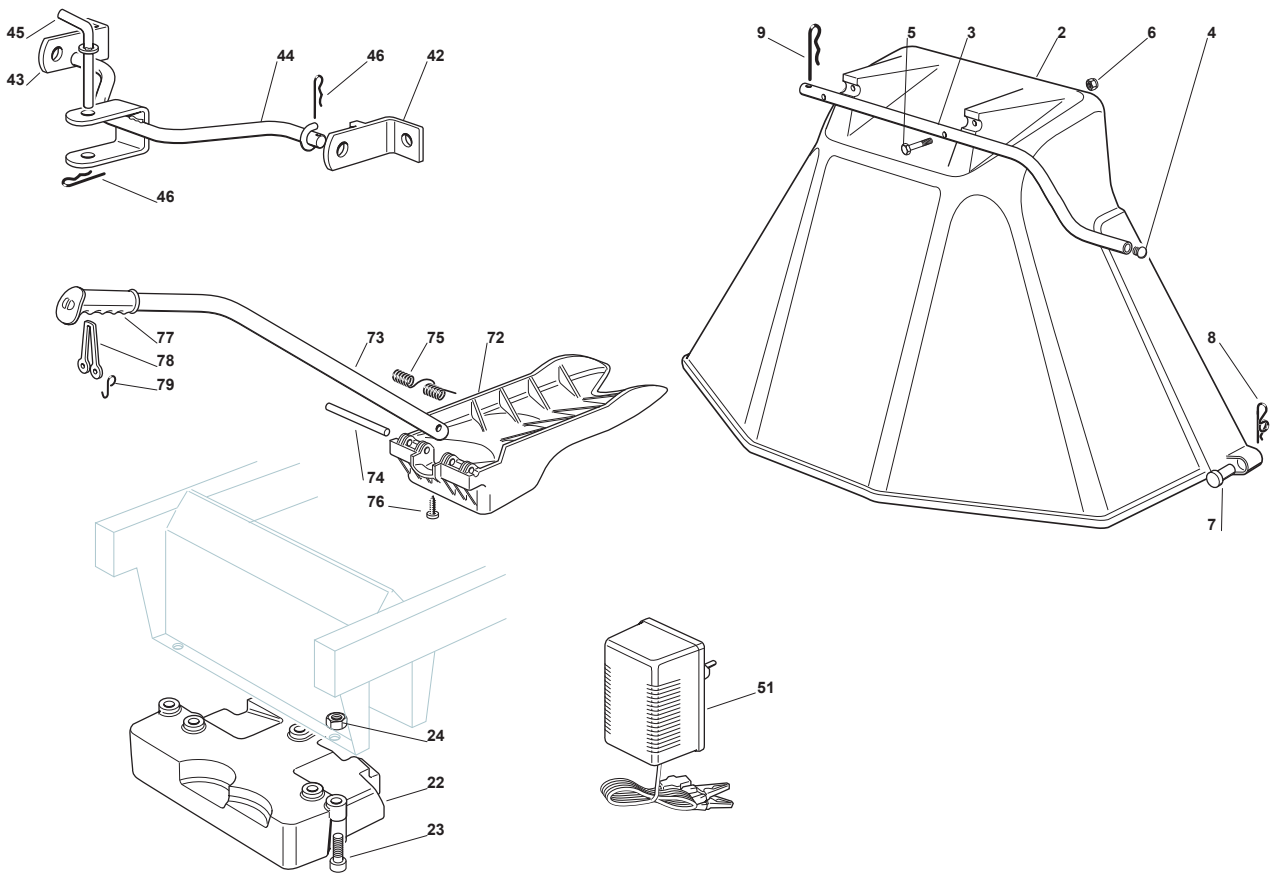

Fig.	Quantity	Part No	Description	Notes
2	1	382400003/1	Ejection Guard	
3	1	325869043/0	Rear Support	
4	2	118566112/0	Push Road	
5	2	112689515/0	Screw	
6	2	112154510/0	Nut	
7	2	125510022/0	Pin	
8	2	124487998/0	Cotter Pin	
9	1	124487999/0	Spring Pin	
22	1	125519997/1	Front Weight Tc	
23	3	112760520/0	Screw	
24	3	112155000/0	Nut	
42	1	382735502/0	Bracket	
43	1	325774213/0	Bracket	
44	1	382033105/1	Rod	
45	1	125510021/1	Hitch Pin	
46	2	124487999/0	Spring Pin	
51	1	182180050/0	Battery Charger	CE Plugg
51	1	182180052/0	Battery Charger	UK Plugg
72	1	125140092/0	Mulching Deflector	
73	1	325394005/0	Handle	
74	1	125510077/0	Pin	
75	1	125430245/0	Spring	
76	1	112735405/0	Screw	
77	1	325280000/1	Handgrip	
78	1	125840011/1	Tie Rod	
79	2	125253004/0	Mulch.Kit Fixing Hook	