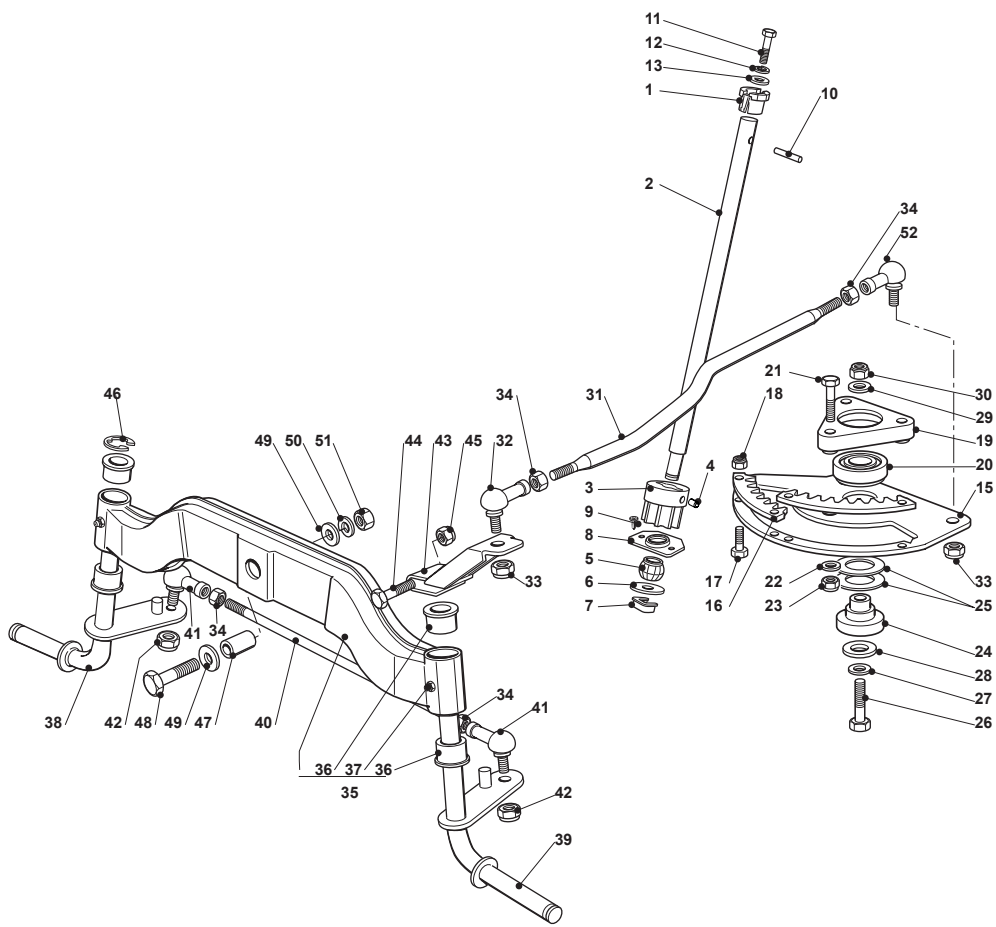

Fig.	Quantity	Part No	Description	Notes
1	1	325038004/0	Bushing	
2	1	125520010/0	Steering Column	
3	1	125570004/0	Pinion	
4	1	112714300/0	Dowel	
5	1	325743000/0	Joint	
6	1	112521370/0	Washer	
7	1	112436030/0	Plate	
8	1	325785213/1	Support	
9	2	112729601/1	Screw	
10	1	112620250/0	Pin	
11	1	112691800/0	Screw	
12	1	112583500/0	Grower	
13	1	112523060/0	Washer	
15	1	325735523/0	Steering Sector	
16	2	325150000/0	Rack	
17	4	112791213/1	Screw	
18	4	112154510/0	Nut	
19	1	325774453/0	Clamp	
20	1	119216047/0	Bearing	
21	3	112691100/0	Screw	
22	3	112523060/0	Washer	
23	3	112155000/0	Nut	
24	1	125510120/0	Support	
25	2	322672153/0	Antifriction Washer	
26	1	112692395/0	Screw	
27	1	112523080/0	Washer	
28	1	112521390/0	Washer	
29	1	112523080/0	Washer	
30	1	112156602/0	Nut	
31	1	125033003/1	Steering Rod	
32	2	122746600/0	Joint	
32	2	122746616/0	Joint	
33	2	122746609/0	Joint	
34	4	112156602/0	Nut	
35	1	382034001/3	Equalizer With Bush And Lubricator	
36	4	125034002/1	Bushing	
37	2	112379511/0	Grease Dispenser	
38	1	382230349/0	Right Stub Axle	
39	1	382230348/0	Left Stub Axle	
40	1	325840001/0	Tie Rod	
41	2	122746616/0	Joint	
42	2	112156602/0	Nut	
43	1	382318101/0	Lever Ass.Y	
44	1	112691700/0	Screw	
45	1	112155000/0	Nut	
46	1	112001000/0	Benzing Ring	
47	1	125160005/0	Spacer	
48	1	112694100/0	Screw	
49	2	112521390/0	Washer	
50	1	112587900/0	Grower	
51	1	112295800/0	Nut