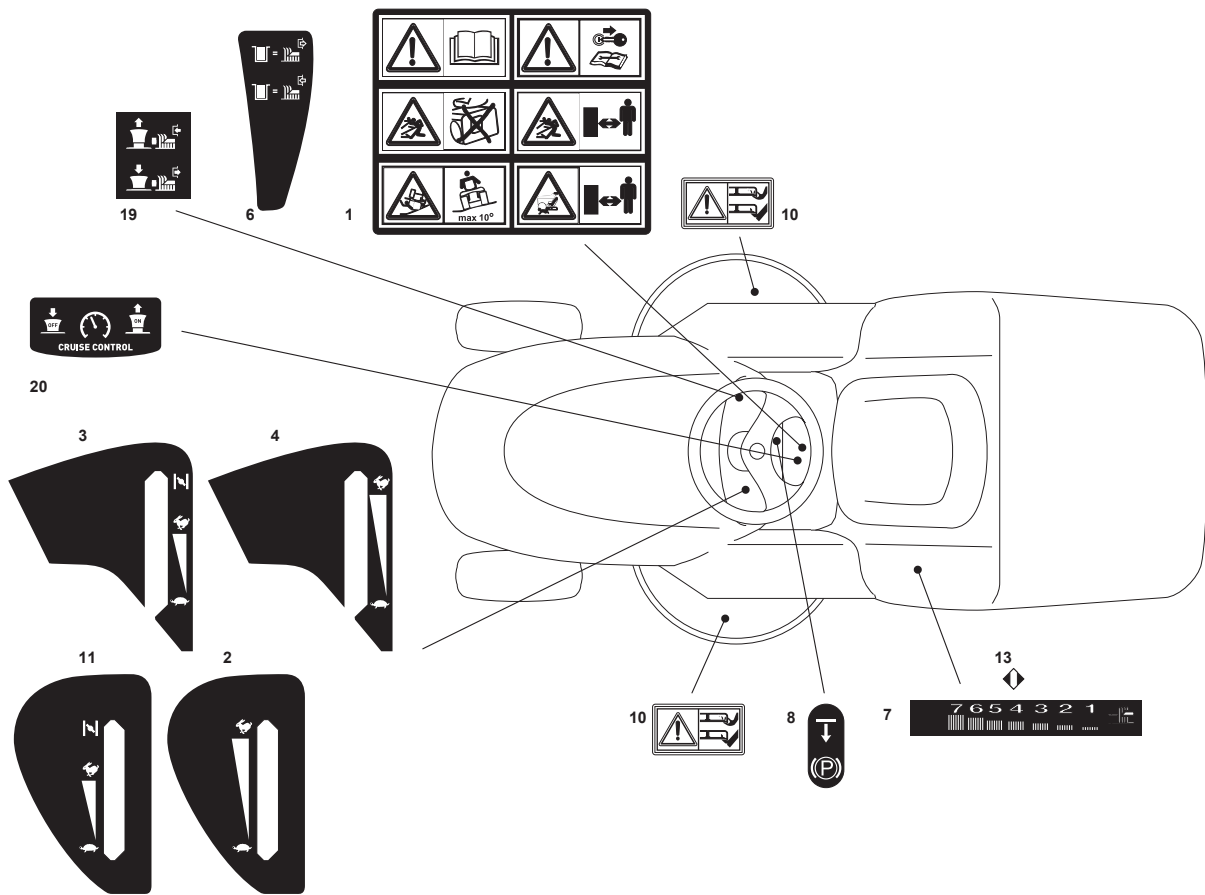

Fig.	Quantity	Part No	Description	Notes
2	1	382400003/1	Ejection Guard	
3	1	325869043/0	Rear Support	
4	2	118566112/0	Push Road	
5	2	112689515/0	Screw	
6	2	112154510/0	Nut	
7	2	125510022/0	Pin	
8	2	124487998/0	Cotter Pin	
9	1	124487999/0	Spring Pin	
22	1	125519997/1	Front Weight Tc	
23	3	112760520/0	Screw	
24	3	112155000/0	Nut	
42	1	382735502/0	Bracket	
43	1	325774213/0	Bracket	
44	1	382033105/1	Rod	
45	1	125510021/1	Hitch Pin	
46	2	124487999/0	Spring Pin	
51	1	182180050/0	Battery Charger	CE Plugg
51	1	182180052/0	Battery Charger	UK Plugg
72	1	125140092/0	Mulching Deflector	
73	1	325394005/0	Handle	
74	1	125510077/0	Pin	
75	1	125430245/0	Spring	
76	1	112735405/0	Screw	
77	1	325280000/1	Handgrip	
78	1	125840011/1	Tie Rod	
79	2	125253004/0	Mulch.Kit Fixing Hook	