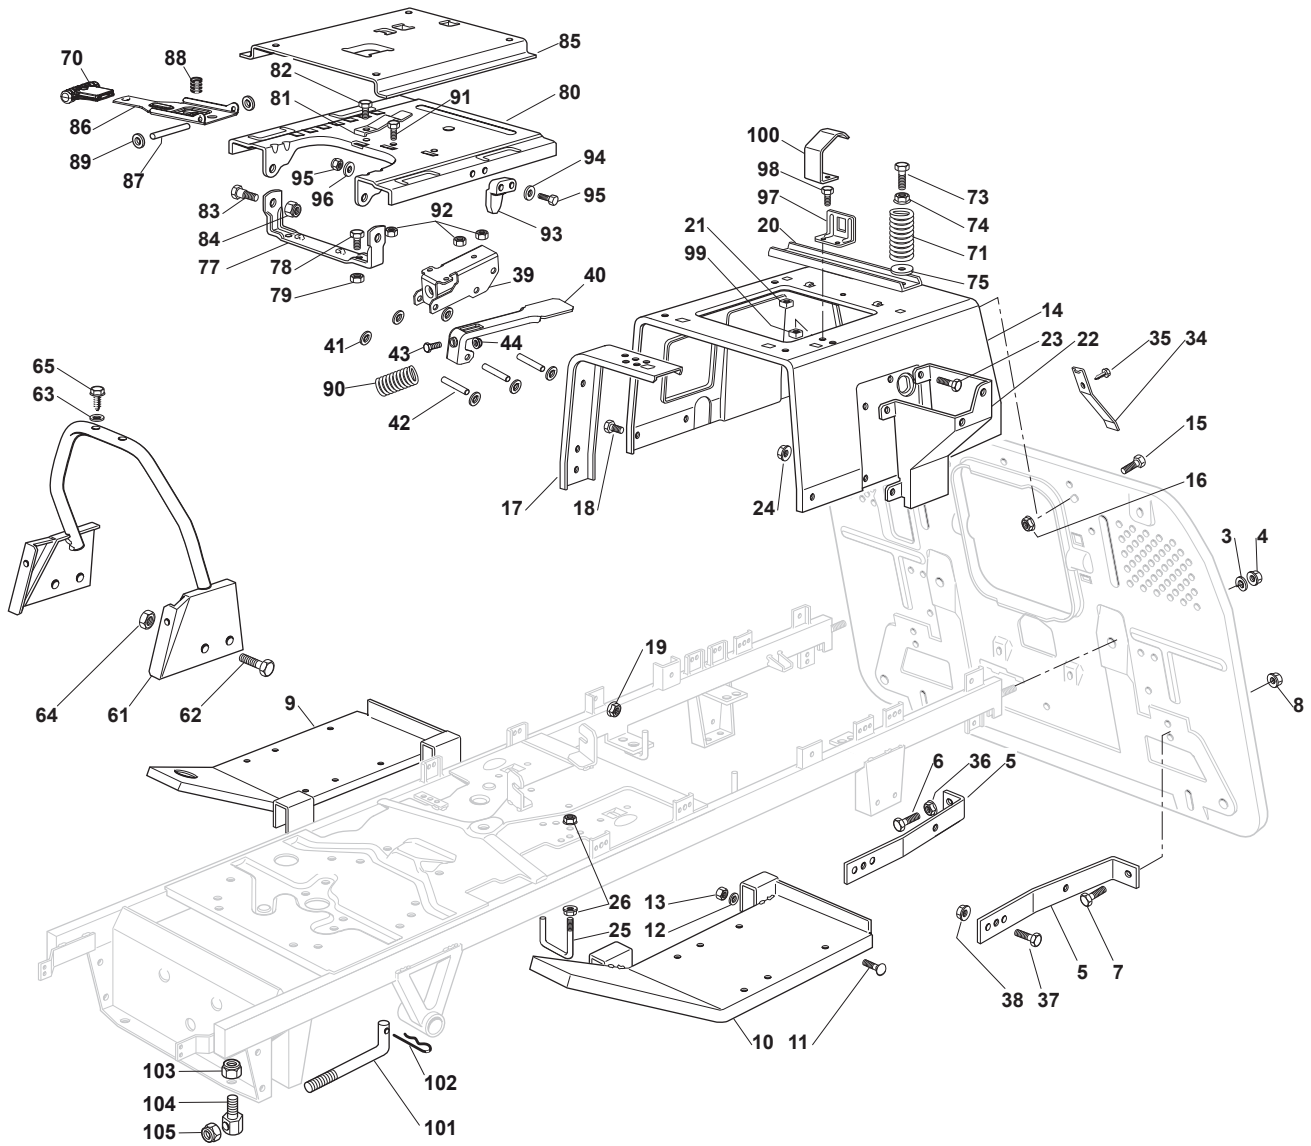

Fig.	Quantity	Part No	Description	Notes
84	2	112155010/0	Nut	
85	1	325785147/2	Seat Support	
86	1	325318109/1	Stop Lever	
87	1	125510000/0	Pin	
88	1	125430202/1	Spring	
89	2	112604897/0	Elastic Washer	
90	1	125430285/0	Spring	
91	1	112789000/0	Screw	
92	1	112154330/0	Nut	
93	1	325060049/0	Seat Switch Cam	
94	2	112815050/0	Screw	
95	4	112521320/0	Washer	
96	2	112154330/0	Nut	
97	1	325755025/1	Bracket	
98	2	112735110/0	Screw	
99	2	112437502/0	Plate	
100	1	325430255/0	Spring	
101	2	125510119/0	Tie Rod	
102	2	124487997/0	Cotter Pin	
103	2	125510040/1	Pin	
104	2	112155000/0	Nut	
105	2	112155000/0	Nut	

Fig.	Quantity	Part No	Description	Notes
3	2	112585100/0	Washer	
4	2	112295200/0	Nut	
5	2	325774273/1	Stiffening	
6	1	112691100/0	Screw	
7	3	112793102/0	Screw	
8	4	112293201/0	Nut	
9	1	382510041/2	Right Footboard Support	
10	1	382510043/2	Left Footboard Support	
11	4	112815245/0	Screw	
12	4	112523040/0	Washer	
13	4	112154510/0	Nut	
14	1	325785133/5	Seat Support	
15	5	112791011/0	Screw	
16	5	112292102/0	Nut	
17	2	325650065/0	Stiffening	
18	6	112791011/0	Screw	
19	6	112292102/0	Nut	
20	1	325650067/0	Stiffening	
21	2	112360420/0	Nut	
22	1	325785137/1	Support	
23	4	112791011/0	Screw	
24	4	112292102/0	Nut	
25	1	125580019/0	Belt Guide Peg	
26	2	112292102/0	Nut	
34	1	125430238/1	Spring	
35	1	112731580/0	Screw	
36	1	112293200/0	Nut	
37	2	112793102/0	Screw	
38	2	112293201/0	Nut	
39	1	325774575/0	Fulcrum Clamp	
40	1	325318327/0	Lever	
41	6	112604896/0	Crown Fastener	
42	3	122517866/0	Pin	
43	1	112735661/0	Screw	
44	1	112154510/0	Nut	
61	1	382650045/0	Chassis	
62	4	112792611/0	Screw	
63	2	112521330/0	Washer	
64	4	112292102/0	Nut	
65	2	112731350/0	Screw	
70	1	322394505/0	Knob	
73	2	125943001/1	Screw	
74	2	112293201/0	Nut	
75	2	112523070/0	Washer	
77	1	382774207/0	Seat Clamp Support	
78	2	112792611/0	Screw	
79	2	112293201/0	Nut	
80	1	325785149/3	Fixed Seat Support	
81	1	125430203/1	Spring	
82	1	112731580/0	Screw	
83	2	122524970/2	Fulcrum Pin	