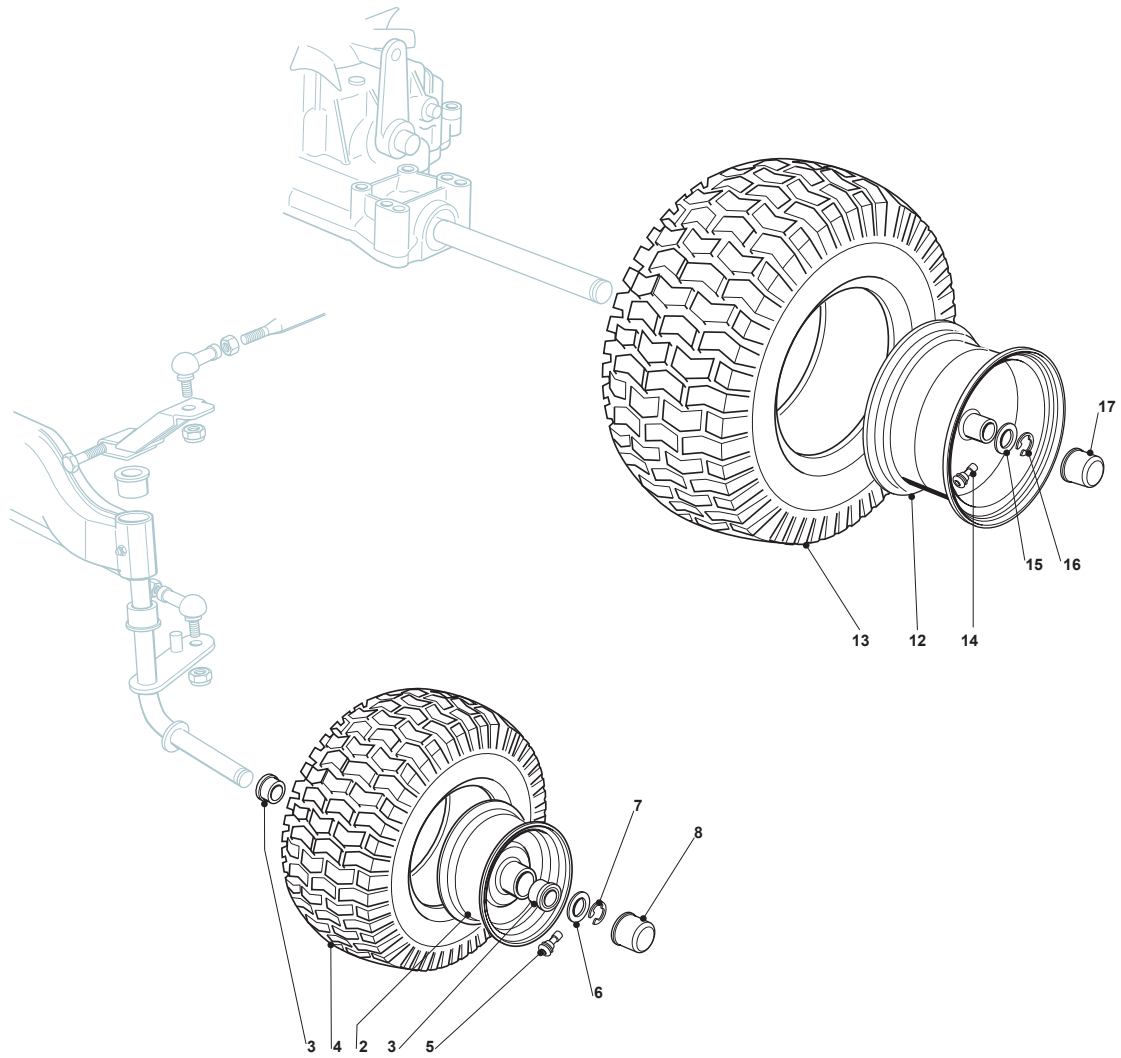

Fig.	Quantity	Part No	Description	Notes
2	2	182000598/0	Rimm	
3	4	125122200/2	Bearing	
4	2	125590014/0	Tyre	13"
4	2	127590066/0	Tyre	15"
5	2	125950000/0	Valve	
6	2	125670005/1	Washer	
7	2	112001000/0	Benzing Ring	
8	2	122110230/0	Hub Cover	
8	2	322110239/0	Hub Cover	
12	2	182000599/0	Rimm	
13	2	125590015/0	Tyre	
14	2	125950000/0	Valve	
15	2	125670005/1	Washer	
16	2	112001010/0	Benzing Ring	
17	2	322110239/0	Hub Cover	
17	2	122110230/0	Hub Cover