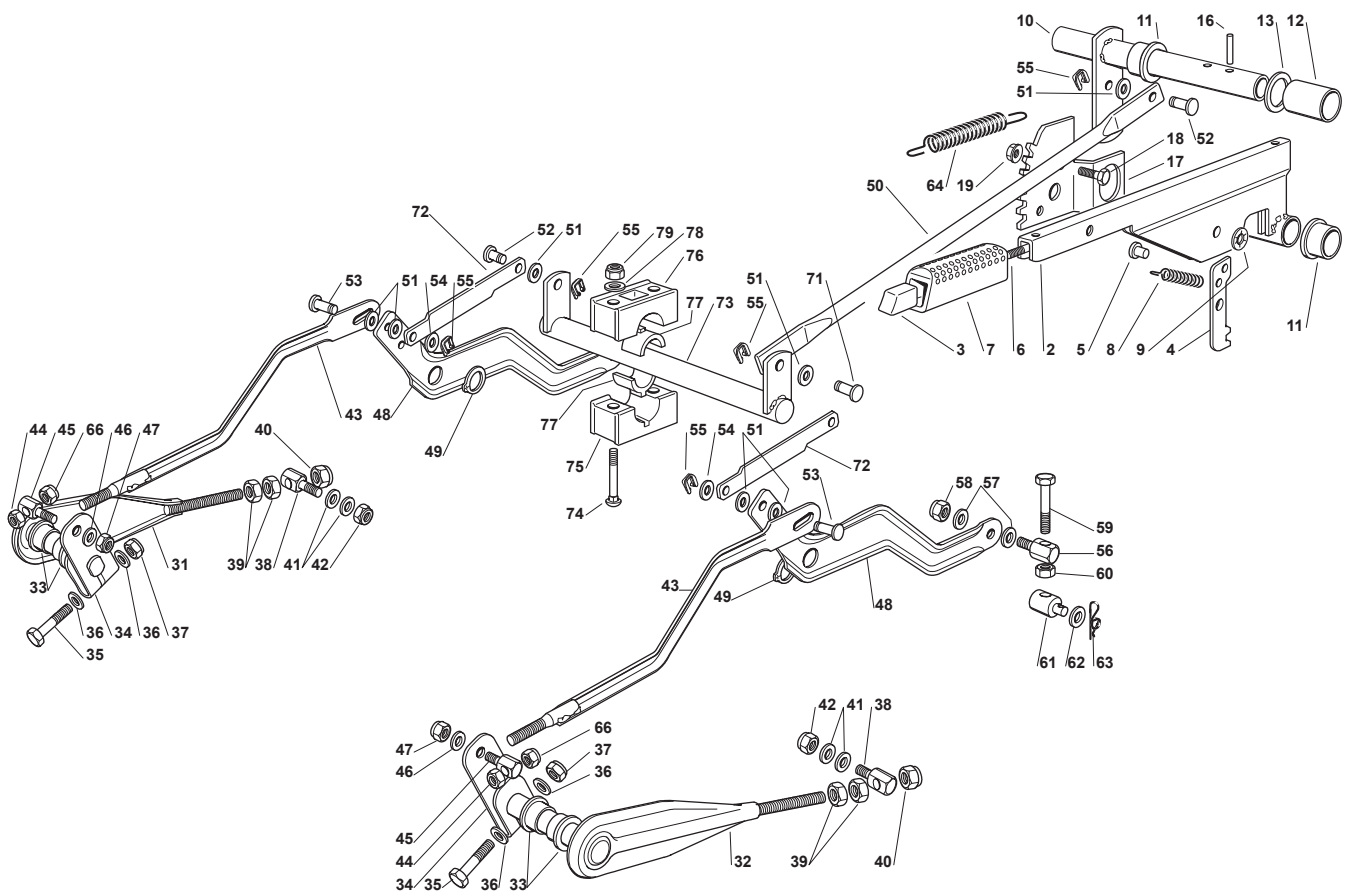

Fig.	Quantity	Part No	Description	Notes
2	1	382318139/0	Deck Lifting Lever	
3	1	125605000/1	Button	
4	1	325470901/0	Dog	
5	1	125510011/0	Pin	
6	1	125033002/0	Push Rod	
7	1	325394536/0	Knob	
8	1	125430208/0	Spring	
9	1	112604899/0	Crown Fastener	
10	1	382000551/0	Axle	
11	2	122034523/0	Bushing	
12	1	125160025/0	Spacer	
13	1	322672153/0	Antifriction Washer	
16	2	112620206/0	Pin	
17	1	325735506/1	Left Sector	
18	2	112792611/0	Screw	
19	2	112293201/0	Nut	
31	1	382318159/0	Front Right Fulcrum Lever	
32	1	382318161/0	Lever	
33	4	125040605/0	Bushing	
34	2	325318161/0	Lever	
35	2	112691700/0	Screw	
36	4	112521350/0	Washer	
37	2	112155000/0	Nut	
38	2	125510056/0	Pin	
39	4	112295200/0	Nut	
40	2	112156602/0	Nut	
41	4	325670008/1	Washer	
42	2	112156602/0	Nut	
43	2	382000477/2	Connecting Rod Assy	
44	2	112155000/0	Nut	
45	2	125510055/1	Pin	
46	2	112521350/0	Washer	
47	2	112155000/0	Nut	
48	2	325318153/1	Rear Lever	
49	2	112609255/0	Seeger	
50	1	325033071/0	Rod	
51	7	325670011/0	Antifriction Washer	
52	2	125510117/0	Pin	
53	2	125510048/1	Pin	
54	2	112521350/0	Washer	
55	5	112436050/0	Plate	
56	2	125510056/0	Pin	
57	4	325670008/1	Washer	
58	2	112156602/0	Nut	
59	2	112794985/0	Screw	
60	2	112295200/0	Nut	
61	2	125510070/0	Pin	
62	2	112523090/0	Washer	
63	2	124487998/0	Cotter Pin	
64	1	125430218/0	Spring	
66	2	112293200/0	Nut