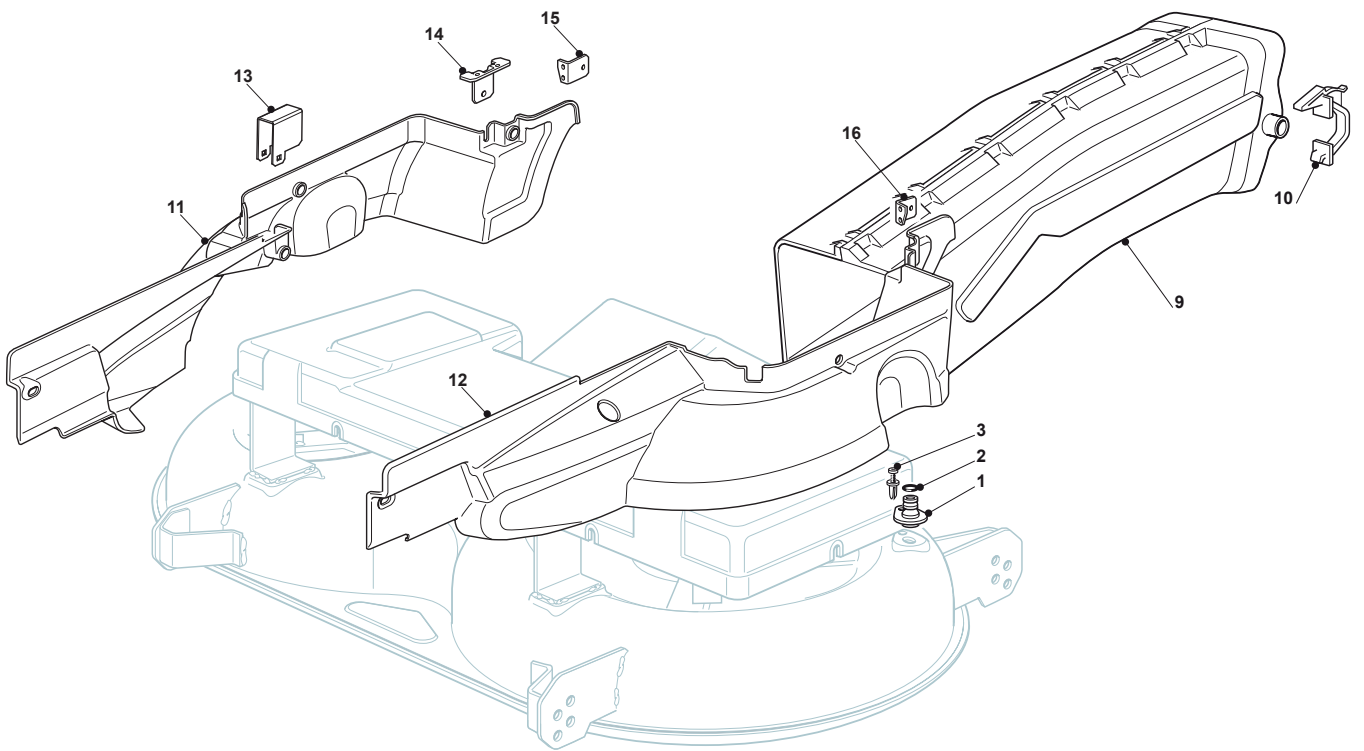

Fig.	Quantity	Part No	Description	Notes
1	1	382564213/0	Cutting Plate Black	Black
1	1	382564214/0	Cutting Plate Red	Red
1	1	382564215/0	Cutting Plate Yellow	Yellow
2	2	125033060/0	Washing Cutting Deck Connection	
3	2	119035000/0	Or Ring	
4	2	112500030/0	Rivet	
8	1	382207200/1	Flange Assy	
9	1	382207201/2	Support Shaft Tc	
10	1	125020800/1	Main Blade Shaft	
11	1	125020801/2	Secondary Blade Shaft	
13	4	119216032/0	Bearing	
14	2	325160501/0	Dust Cover Disc	
15	2	112609260/0	Seeger	
16	6	112818700/0	Screw	
17	6	112154210/0	Nut	
18	2	125463200/0	Blade Hub	
19	2	112139100/0	Feather, Crankshaft Ø 22,2	
20	1	182004350/0	Right Mulching Blade	
21	1	182004349/0	Left Blade Mulching	
22	2	122160400/0	Elastic Disc	
23	2	112523080/0	Washer	
24	1	112735694/0	Screw	
25	1	112735695/1	Screw	
31	4	182700004/0	Anti Scalp Wheel	
32	4	125510121/0	Pin	
33	4	122450115/0	Spring	
34	4	112000930/0	Benzing Ring	
41	1	182004343/0	Right Blade	
42	1	182004342/0	Left Blade, Winged	
1	1	382564220/0	Cutting Plate Grey	