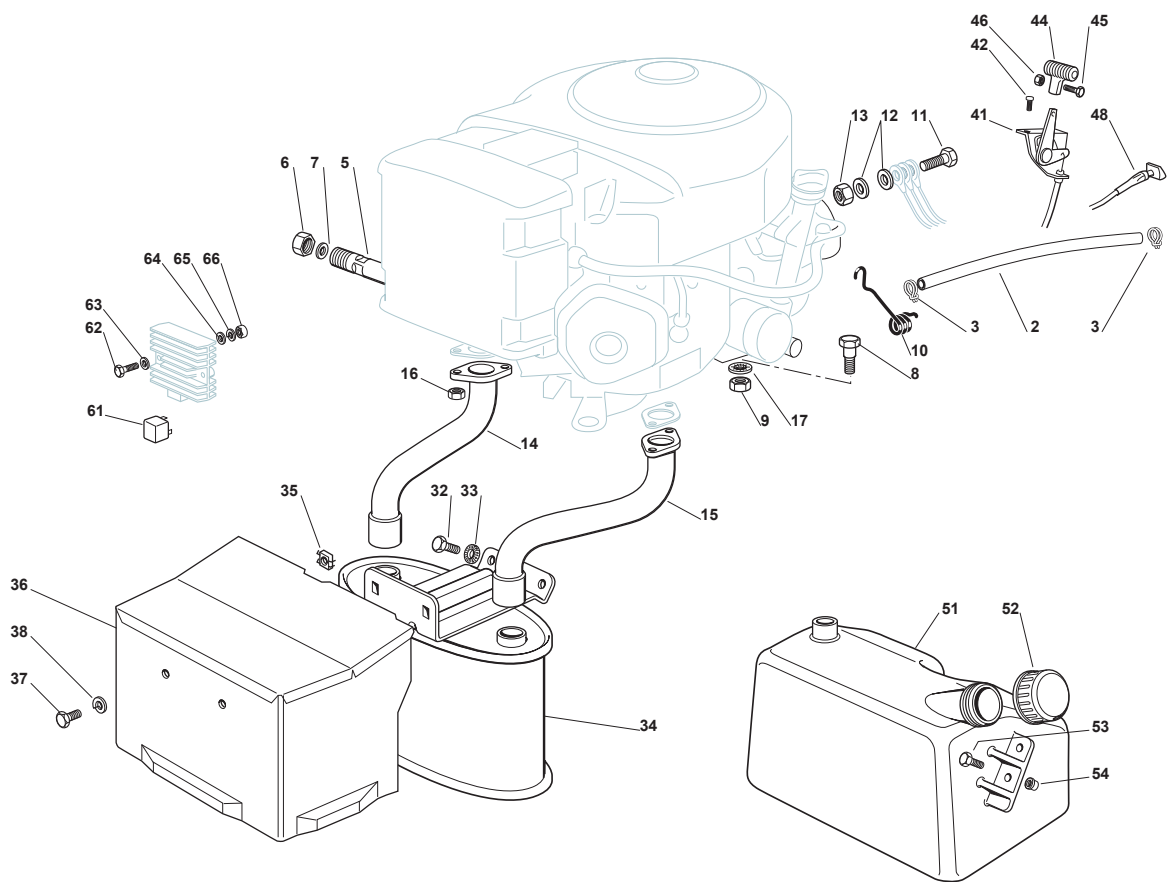

Fig.	Quantity	Part No	Description	Notes
2	1	325869027/1	Connecting Tube	
3	2	118375051/1	Fair Led	
5	1	112735599/0	Screw	
6	1	112540260/0	Grower	
7	4	112691115/0	Screw	
8	4	112154210/0	Nut	
9	1	125598052/0	Oil Discharge Extension	
10	1	118737849/0	Plug	
11	1	118401001/1	Oil Seal	
12	1	118738221/0	Exhaust Tube Right	
13	1	118738222/0	Right Exhaust Connection	
14	1	127430562/0	Spring	
31	1	182750003/0	Muffler Assy	
32	2	112793102/0	Screw	
33	2	112540260/0	Grower	
34	2	112360425/0	Nut	
35	1	382598005/2	Muffler Protection	
36	2	112792611/0	Screw	
37	2	112583500/0	Grower	
41	1	182000201/2	Accelerator	
42	2	125943012/0	Screw	
44	1	125394501/0	Knob	
45	1	112726388/0	Screw	
46	1	112290800/0	Nut	
48	1	125090001/2	Choke Control	
51	1	125735110/3	Tank	without fuel level
51	1	325735111/3	Tank	with fuel level
52	1	125795000/1	Fuel Cap	
53	2	112788910/0	Screw	
54	2	112500092/0	Rivet	
61	1	133567000/0	Relay	
62	2	112791500/0	Screw	
63	2	112521330/0	Washer	
64	2	112521330/0	Washer	
65	2	112582100/0	Grower	
66	2	112292100/0	Nut	