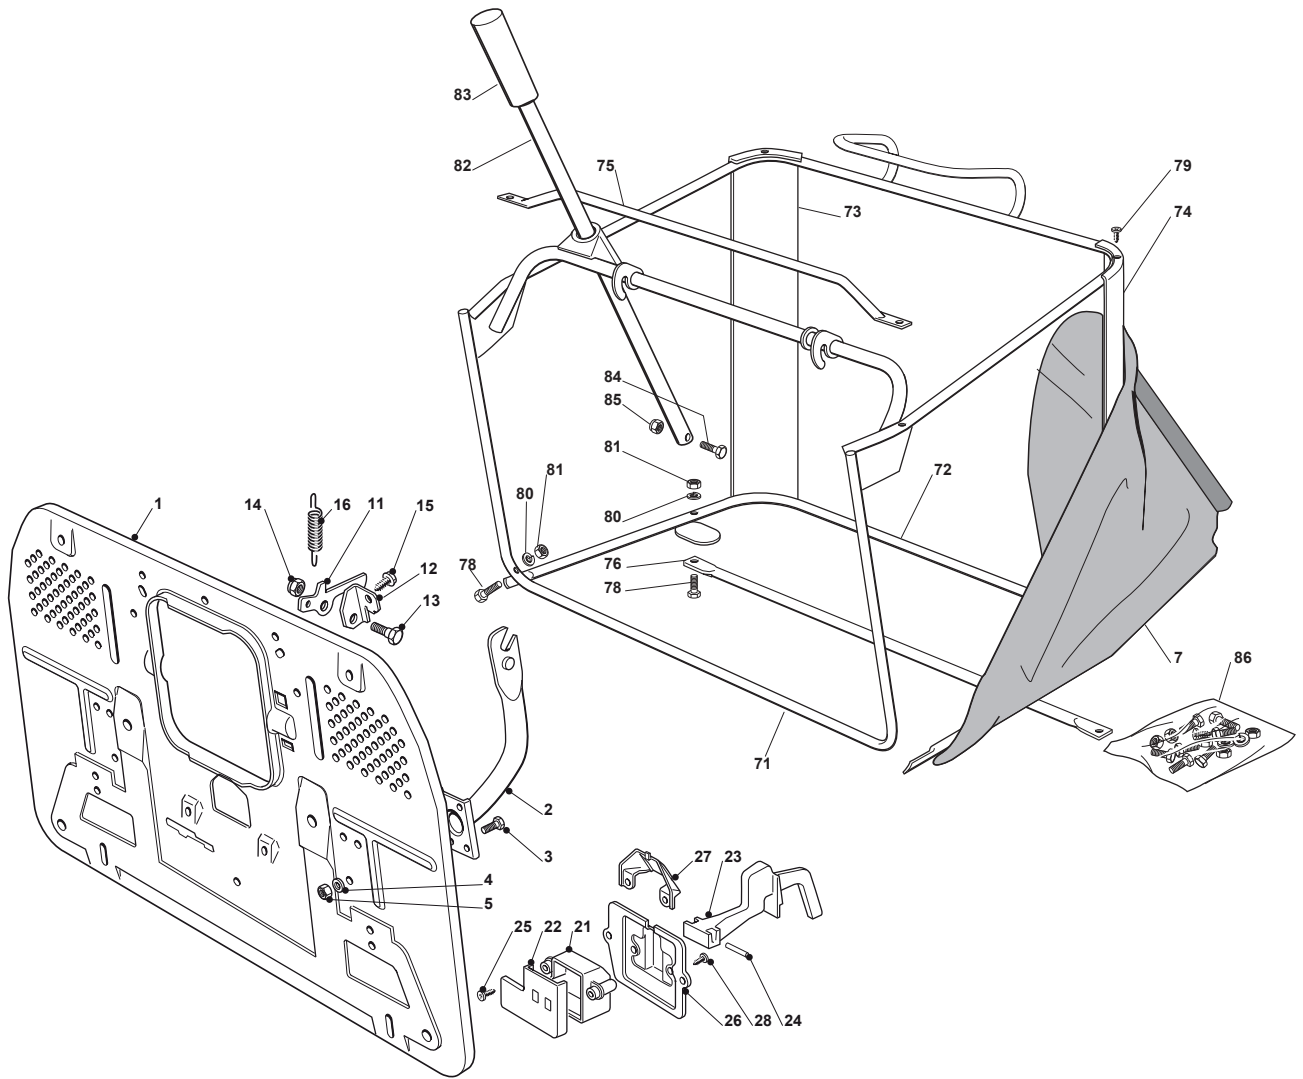

Fig.	Quantity	Part No	Description	Notes
1	2	125033060/0	Washing Cutting Deck Connection	
2	2	119035000/0	Or Ring	
3	2	112500030/0	Rivet	
9	1	382108020/0	Conveyor	
10	2	325774373/0	Clamp	
11	1	325060142/0	Right Belt Protection Carter	
12	1	325060143/0	Left Belt Protection	
13	2	325774267/0	Clamp	
14	2	325774423/0	Clamp	
15	1	325774425/0	Clamp	
16	1	325774421/0	Clamp	