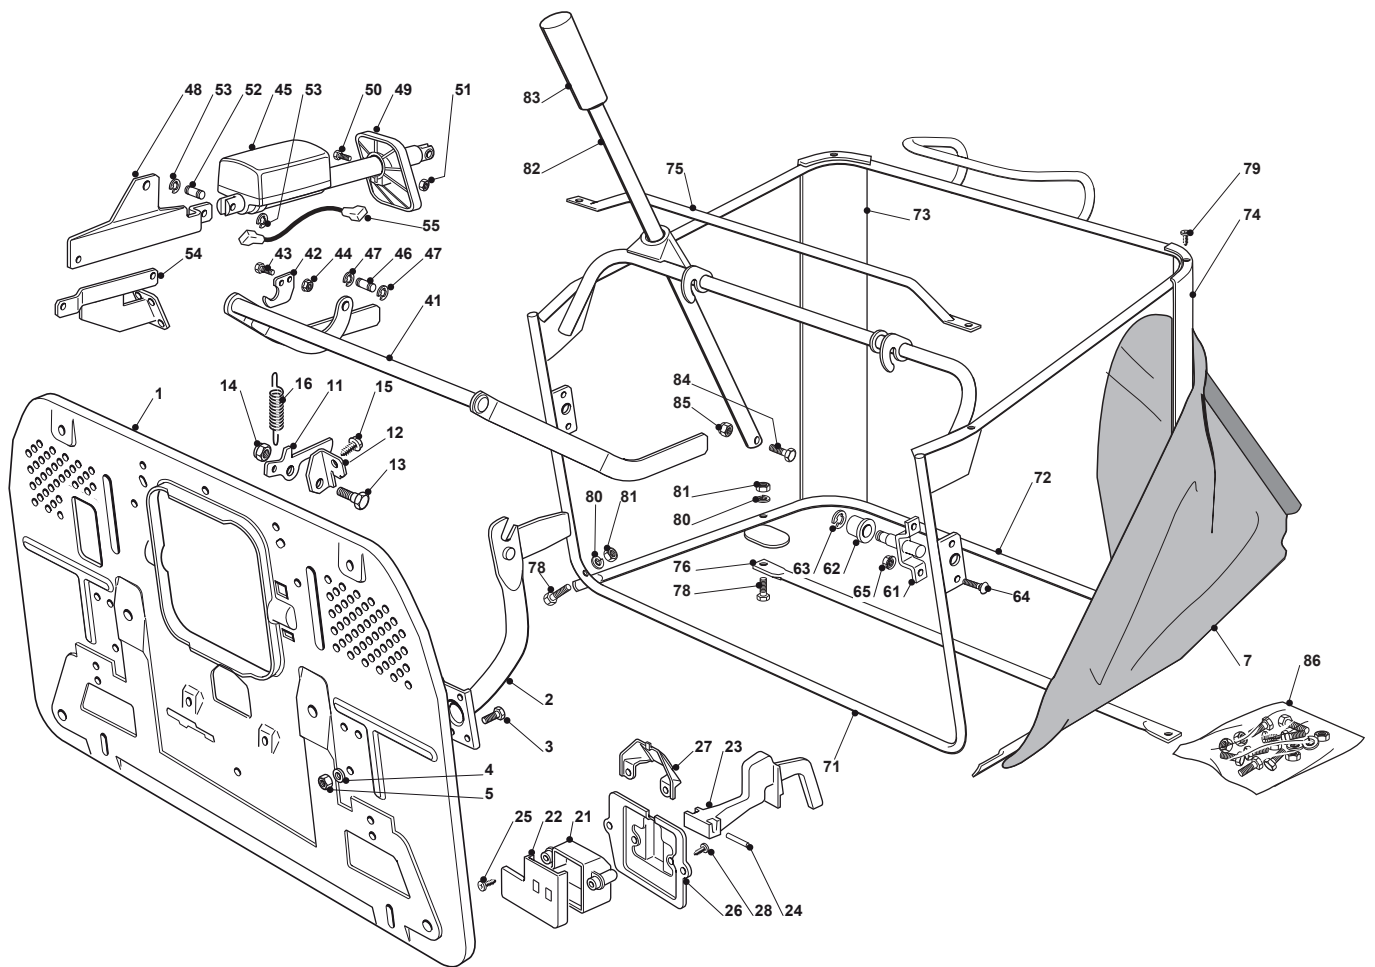

Fig.	Quantity	Part No	Description	Notes
1	1	382547051/0	Plate	
2	2	182774225/1	Clamp	
3	6	112793102/0	Screw	
4	6	112523060/0	Washer	
5	6	112293201/0	Nut	
7	1	182106000/2	Grasscatcher	
11	1	325774315/1	Bracket	
12	1	325755031/1	Bracket	
13	1	125510080/1	Pin	
14	1	112292102/0	Nut	
15	1	112735122/0	Screw	
16	1	125430210/1	Brake Spring	
21	1	125600041/0	Grassc.Full Micro Protection	
22	1	125600042/0	Grasscatcher Micro Prot Cover	
23	1	125318124/0	Full Grassc. Microswitch Cover	
24	1	112400030/0	Pin	
25	1	112728510/0	Screw	
26	1	325785272/0	Micro Protection	
27	1	125600048/0	Empty Micro Grassc.Protection Cover	
28	2	112728450/0	Screw	
71	1	382800051/0	Upper Frame	
72	1	382800002/2	Lower Grasscatcher Frame	
73	1	325032001/1	Right Angular Support	
74	1	325032002/1	Left Angular Support	
75	1	382394001/2	Front Handle	
76	1	382650038/0	Lower Stiffening	
78	4	112792099/0	Screw	
79	4	112729601/1	Screw	
80	4	112582101/0	Grower	
81	4	112292100/0	Nut	
82	1	125869029/1	Grasscatcher Lifting Tube	
83	1	125394508/0	Knob	
84	1	112792099/0	Screw	
85	1	112154510/0	Nut	
86	1	382180027/1	Outfit, Screws	