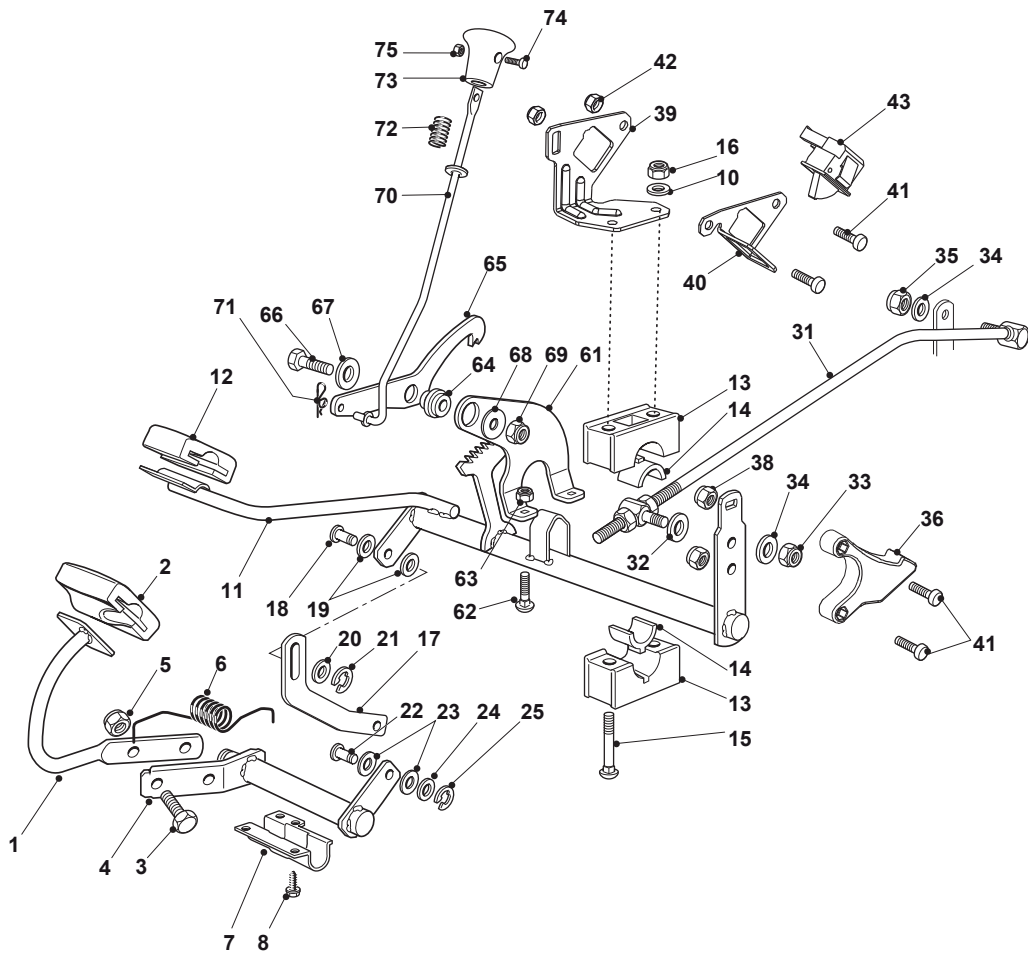

Fig.	Q.ty	Part No	Description	Notes
31	1	382034031/0	Equalizer Ass.Y	
32	4	125040632/0	Bushing	
33	3	112379511/0	Grease Dispenser	
34	2	125040633/0	Bushing	
35	1	112695900/0	Screw	
36	3	112521395/0	Washer	
37	1	112295801/0	Nut	
38	2	382190000/1	Clamp	
39	4	112819280/0	Screw	
40	4	112523080/0	Washer	
41	4	112156602/0	Nut	
42	1	382230367/1	Stub Axle	
43	1	382230367/1	Stub Axle	
44	2	112001000/0	Benzing Ring	
49	4	112156603/0	Nut	
50	1	382820015/0	Tie Rod	
61	2	182000600/0	Rimm	
62	4	125122200/2	Bearing	
63	2	125950000/0	Valve	
64	2	125590012/0	Tyre	
65	2	125670005/1	Washer	
66	2	112001010/0	Benzing Ring	

Fig.	Q.ty	Part No	Description	Notes
1	1	382500041/0	Pedal	
2	1	125110267/0	Clamp Cover	
3	1	325547081/2	Plate	
4	4	112731601/0	Screw	
5	1	382000554/2	Rod	
6	1	112521350/0	Washer	
7	1	112155000/0	Nut	
8	1	112521350/0	Washer	
9	1	112155000/0	Nut	
10	1	325547281/1	Plate	
11	2	112815210/0	Screw	
12	2	112523040/0	Washer	
13	2	112154510/0	Nut	
21	1	325785143/1	Support	
22	2	112815210/0	Screw	
23	1	112523040/0	Washer	
24	2	112154510/0	Nut	
25	1	325253009/0	Hook	
26	1	122524970/2	Fulcrum Pin	
27	1	325670011/0	Antifriction Washer	
28	1	112155000/0	Nut	
29	1	125033097/0	Rod	
30	1	124487997/0	Cotter Pin	
31	1	125430213/0	Spring	
32	1	112523040/0	Washer	
33	1	325592001/0	Knob	
34	1	325592002/0	Knob	
35	1	112727815/0	Screw	