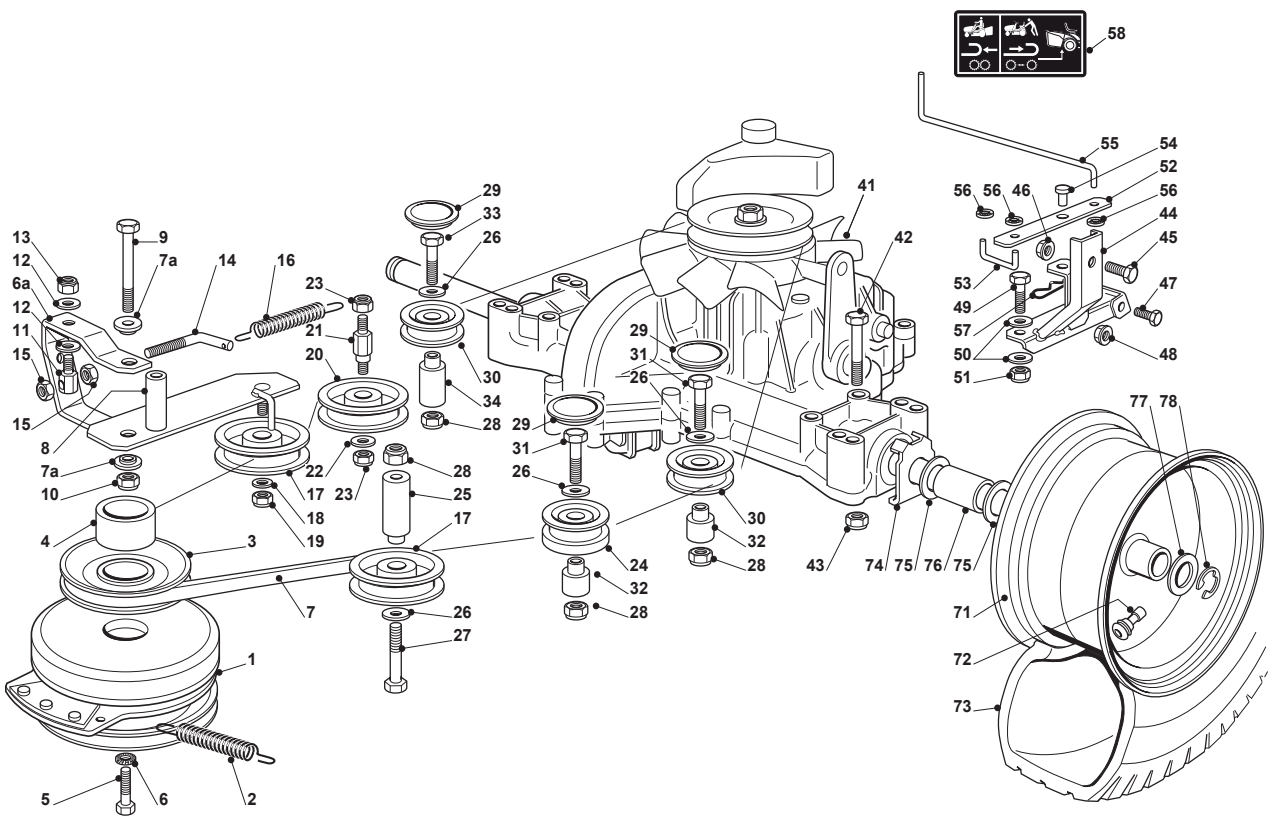

Fig.	Q.ty	Part No	Description	Notes
1	1	325869057/0	Connecting Tube	
2	2	118375051/1	Fair Led	
3	1	125430239/1	Spring	
4	1	112790781/0	Screw	
5	1	112292102/0	Nut	
6	1	125598050/0	Oil Discharge Extension	
7	1	118737849/0	Plug	
8	1	1134-5827-01	Oil Drain Assy	
9	4	125510028/1	Pin	
10	1	112540260/0	Grower	
11	4	112154210/0	Nut	
12	1	112691200/0	Screw	
13	2	112523060/0	Washer	
14	1	112293200/0	Nut	
21	1	182750009/0	Muffler	
22	2	112793301/0	Screw	
23	2	112540260/0	Grower	
24	1	118738234/0	Exhaust Right Tube	
25	1	118738235/0	Exhaust Left Tube	
26	4	112293201/0	Nut	
31	1	382598043/1	Guard	
32	2	112791011/0	Screw	
33	2	112292102/0	Nut	
41	1	325735125/2	Tank	
42	1	325795003/0	Fuel Cap	
43	2	112788910/0	Screw	
44	2	112500092/0	Rivet	
45	1	125290002/0	Fuel Level Indicator	
46	1	325600086/0	Tank Guard	
51	1	182000220/0	Accelerator	
52	1	325592000/0	Knob	
53	1	112726388/0	Screw	
54	1	112290800/0	Nut	
55	2	125943012/0	Screw	
58	1	125090007/0	Choke Control	
59	1	114360716/0	Label	
61	1	133567000/0	Relay	
62	2	112791500/0	Screw	
63	2	112521330/0	Washer	
64	2	112521330/0	Washer	
65	2	112582100/0	Grower	
66	2	112292100/0	Nut	

Fig.	Q.ty	Part No	Description	Notes
56	3	112604896/0	Crown Fastener	
57	1	124487997/0	Cotter Pin	
58	1	114363429/0	Label	
71	2	182000602/0	Rimm	
72	2	125950000/0	Valve	
73	2	125590013/0	Tyre	
74	2	325670025/0	Washer	
75	4	112521410/0	Washer	
76	2	125160023/0	Spacer	
77	2	125670005/1	Washer	
78	2	112001010/0	Benzing Ring	