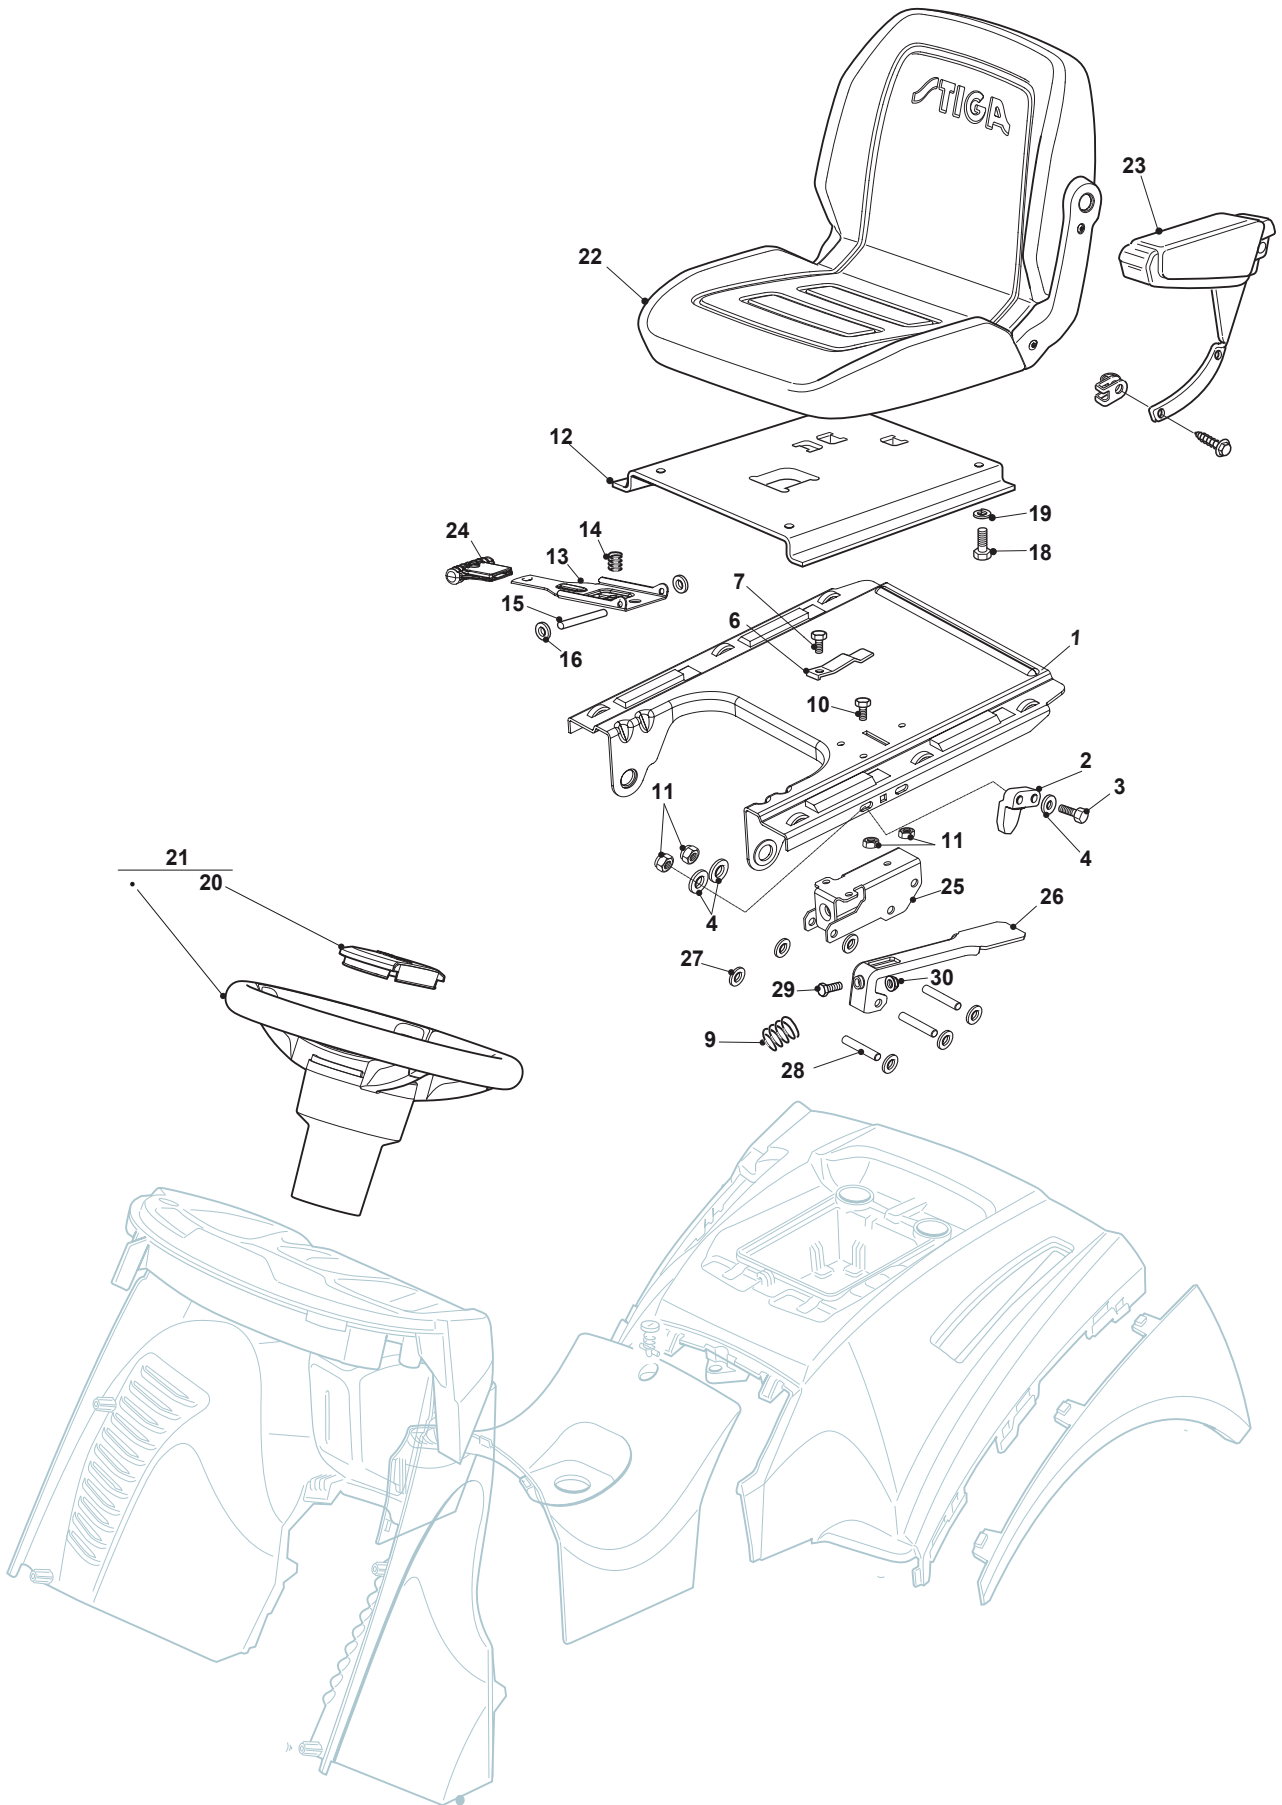

Fig.	Q.ty	Part No	Description	Notes
1	1	325785149/3	Fixed Seat Support	
2	1	325060049/0	Seat Switch Cam	
3	2	112815050/0	Screw	
4	4	112521320/0	Washer	
5	2	112154330/0	Nut	
6	1	125430203/1	Spring	
7	1	112731580/0	Screw	
9	1	125430285/0	Spring	
10	1	112789000/0	Screw	
11	1	112154330/0	Nut	
12	1	325785147/2	Seat Support	
13	1	325318109/1	Stop Lever	
14	1	125430202/1	Spring	
15	1	125510000/0	Pin	
16	2	112604897/0	Elastic Washer	
17	1	125722476/0	Seat	
18	4	112793102/0	Screw	
19	4	112583500/0	Grower	
21	1	125961214/1	Steering Wheel	
22	1	325580500/0	Cap	
23	1	112620299/0	Elastic Pin	
25	1	325774575/0	Fulcrum Clamp	
26	1	325318327/0	Lever	
27	6	112604896/0	Crown Fastener	
28	3	122517866/0	Pin	
29	1	112735661/0	Screw	
30	1	112154510/0	Nut	

Fig.	Q.ty	Part No	Description	Notes
1	1	325785149/3	Fixed Seat Support	
2	1	325060049/0	Seat Switch Cam	
3	2	112815050/0	Screw	
4	4	112521320/0	Washer	
5	2	112372550/0	Nut	
6	1	125430203/1	Spring	
7	1	112731580/0	Screw	
9	1	125430285/0	Spring	
10	1	112789000/0	Screw	
11	1	112154330/0	Nut	
12	1	325785147/2	Seat Support	
13	1	325318109/1	Stop Lever	
14	1	125430202/1	Spring	
15	1	125510000/0	Pin	
16	2	112604897/0	Elastic Washer	
17	1	125722471/0	Seat	
18	4	112793102/0	Screw	
19	4	112583500/0	Grower	
21	1	125961217/1	Coated Steering Wheel Black Tc	
22	1	325580505/0	Cap	
23	1	112620299/0	Elastic Pin	
25	1	325774575/0	Fulcrum Clamp	
26	1	325318327/0	Lever	
27	6	112604896/0	Crown Fastener	
28	3	122517866/0	Pin	
29	1	112735661/0	Screw	
30	1	112154510/0	Nut	