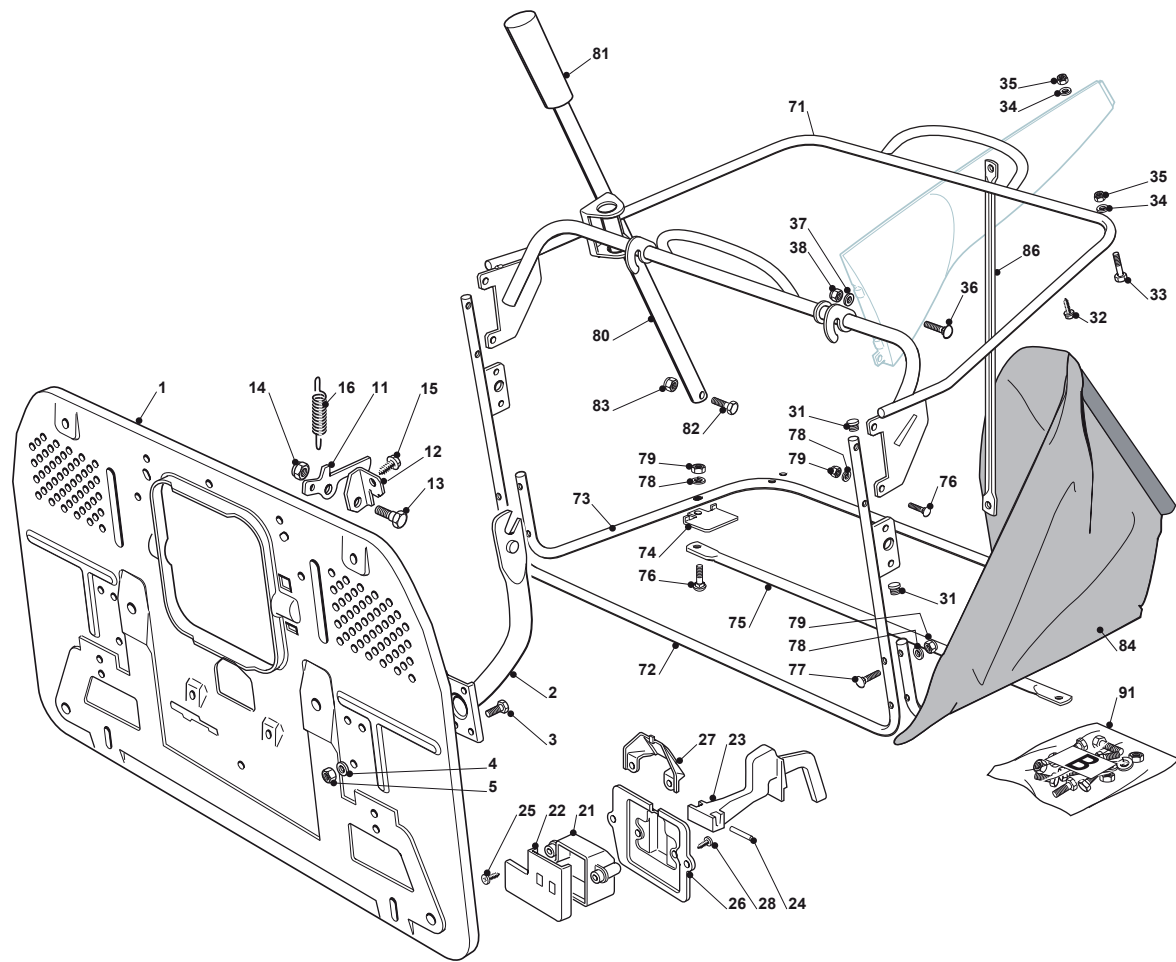

Fig.	Q.ty	Part No	Description	Notes
1	2	125033060/0	Washing Cutting Deck Connection	
2	2	119035000/0	Or Ring	
3	2	112500030/0	Rivet	
9	1	382108019/0	Conveyor	
10	2	325774373/0	Clamp	
11	1	325060152/0	Right Belt Protection Carter	
12	1	325060153/0	Left Belt Protection	
13	2	325774267/0	Clamp	
14	2	325774423/0	Clamp	
15	1	325774425/0	Clamp	
16	1	325774421/0	Clamp	

Fig.	Q.ty	Part No	Description	Notes
1	1	382547051/0	Plate	
2	2	182774225/1	Clamp	
3	6	112793102/0	Screw	
4	6	112523060/0	Washer	
5	6	112293201/0	Nut	
11	1	325774417/0	Clamp	
12	1	325755031/1	Bracket	
13	1	125510080/1	Pin	
14	1	112292102/0	Nut	
15	1	112735122/0	Screw	
16	1	127430571/0	Spring	
21	1	125600041/0	Grassc.Full Micro Protection	
22	1	125600042/0	Grasscatcher Micro Prot Cover	
23	1	125318124/0	Full Grassc. Microswtich Cover	
24	1	112400030/0	Pin	
25	1	112728510/0	Screw	
26	1	325785272/0	Micro Protection	
27	1	125600048/0	Empty Micro Grassc.Protection Cover	
28	2	112728450/0	Screw	
31	4	118566110/0	Push Rod	
32	4	112735410/0	Screw	
33	2	112689500/0	Screw	
34	4	112521330/0	Washer	
35	4	112154510/0	Nut	
36	2	112815220/0	Screw	
37	2	112521330/0	Washer	
38	2	112154510/0	Nut	
71	1	382800123/1	Upper Frame	
72	1	382800089/1	Front Frame	
73	1	325800031/0	Lower Frame	
74	1	325547131/0	Plate	
75	1	382650039/0	Lower Stiffening	
75	1	382650043/0	Lower Stiffening	
76	6	112815220/0	Screw	
77	4	112815245/0	Screw	
78	10	112521330/0	Washer	
79	10	112154510/0	Nut	
80	1	125869029/1	Grasscatcher Lifting Tube	
81	1	125394508/0	Knob	
82	1	112674550/0	Screw	
83	1	112154510/0	Nut	
84	1	182105945/0	Grasscatcher	
86	1	325650159/0	Rear Stiffening	
91	1	382180116/0	Outfit, Screws	