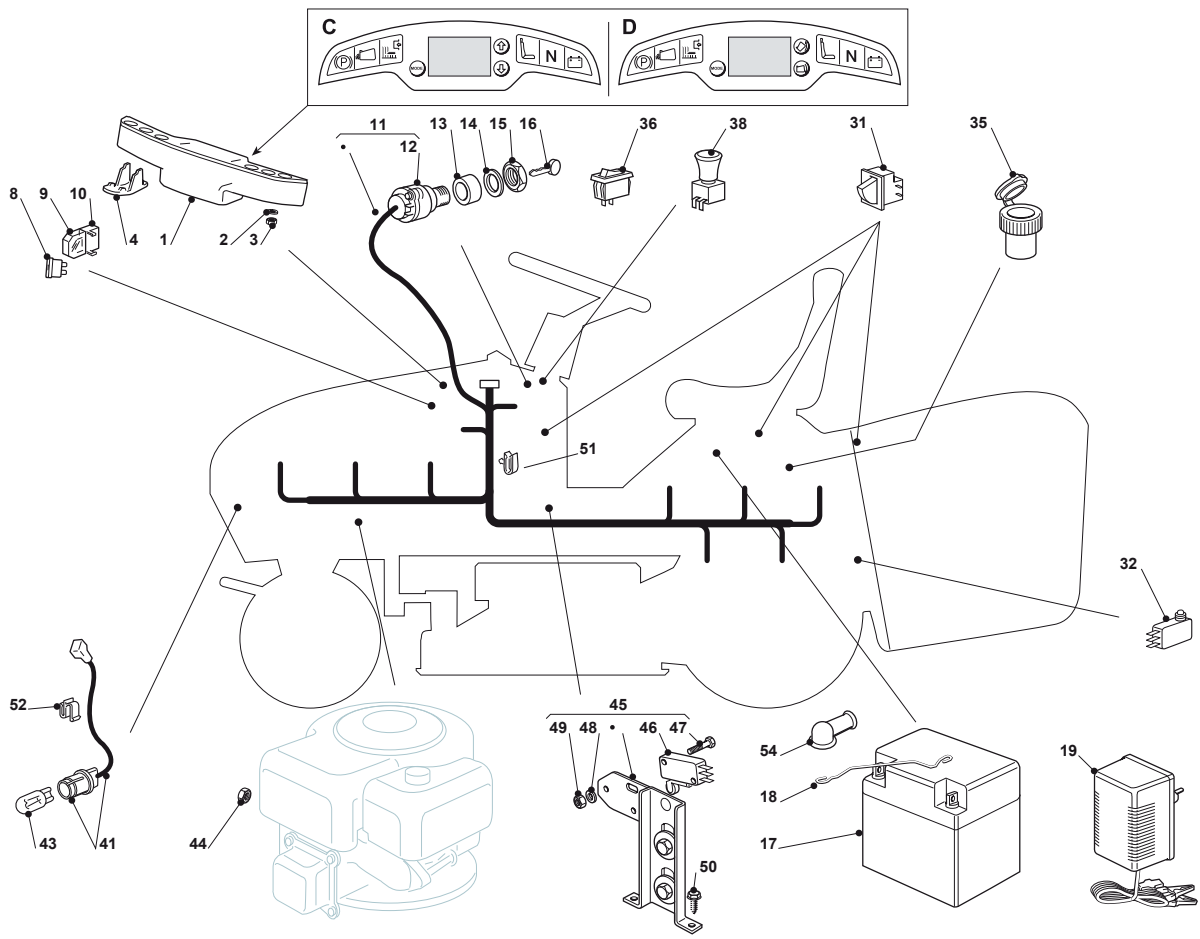

Fig.	Q.ty	Part No	Description	Notes
1	1	382547053/0	Plate	
2	2	382774245/0	Support	
3	6	112793102/0	Screw	
4	6	112523060/0	Washer	
5	6	112293201/0	Nut	
11	1	325774417/0	Clamp	
12	1	325755031/1	Bracket	
13	1	125510080/1	Pin	
14	1	112292102/0	Nut	
15	1	112735122/0	Screw	
16	1	127430579/0	Clutch Spring	
21	1	125600041/0	Grassc.Full Micro Protection	
22	1	125600042/0	Grasscatcher Micro Prot Cover	
23	1	125318124/0	Full Grassc. Microswtich Cover	
24	1	112400030/0	Pin	
25	1	112728510/0	Screw	
26	1	325785272/0	Micro Protection	
27	1	125600048/0	Empty Micro Grassc.Protection Cover	
28	2	112728450/0	Screw	
31	4	118566110/0	Push Rod	
32	4	112735410/0	Screw	
33	2	112689500/0	Screw	
34	4	112521330/0	Washer	
35	4	112154510/0	Nut	
36	2	112815220/0	Screw	
37	2	112521330/0	Washer	
38	2	112154510/0	Nut	
41	1	82000507/0	Axle	
42	2	325774317/0	Grasscatcher Lifting Axle Clam	
43	4	112815210/0	Screw	
44	4	112154510/0	Nut	
45	1	118001000/0	Actuator	
46	1	125510083/0	Pin	
47	2	112000955/0	Benzing Ring	
48	1	325785197/0	Actuator Support	
49	1	325600060/0	Protection	
50	1	112727795/0	Screw	
51	1	112154330/0	Nut	
52	1	125510083/0	Pin	
53	2	112000955/0	Benzing Ring	
54	1	382650209/0	Stiffening	
55	1	125065030/0	Connecting Cable	
61	2	382785147/0	Support	
62	2	125690001/0	Roll	
63	2	112000956/0	Benzing Ring	
64	4	112818690/0	Screw	
65	4	112293201/0	Nut	
71	1	382800123/1	Upper Frame	
72	1	382800089/1	Front Frame	
73	1	325800031/0	Lower Frame	
74	1	325547131/0	Plate	

Fig.	Q.ty	Part No	Description	Notes
75	1	382650039/0	Lower Stiffening	
75	1	382650043/0	Lower Stiffening	
76	6	112815220/0	Screw	
77	4	112815245/0	Screw	
78	10	112521330/0	Washer	
79	10	112154510/0	Nut	
80	1	125869029/1	Grasscatcher Lifting Tube	
81	1	125394508/0	Knob	
82	1	112674550/0	Screw	
83	1	112154510/0	Nut	
84	1	182105945/0	Grasscatcher	
85	1	325120232/0	Cap	
86	1	325650159/0	Rear Stiffening	
91	1	382180117/0	Outfit, Screws	