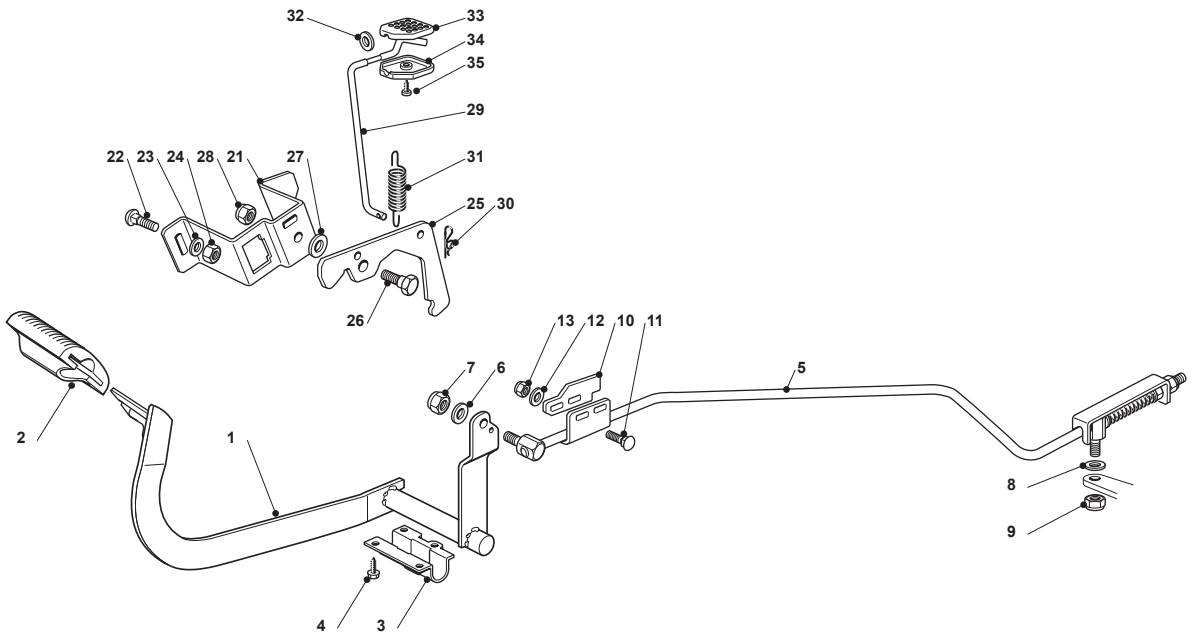

Fig.	Q.ty	Part No	Description	Notes
31	1	382034031/0	Equalizer Ass.Y	
32	4	125040632/0	Bushing	
33	3	112379511/0	Grease Dispenser	
34	2	125040633/0	Bushing	
35	1	112695900/0	Screw	
36	3	112521395/0	Washer	
37	1	112295801/0	Nut	
38	2	382190000/1	Clamp	
39	4	112819280/0	Screw	
40	4	112523080/0	Washer	
41	4	112156602/0	Nut	
42	1	382230367/1	Stub Axle	
43	1	382230367/1	Stub Axle	
44	2	112001000/0	Benzing Ring	
49	4	112156603/0	Nut	
50	1	382820015/0	Tie Rod	
61	2	182000600/0	Rimm	
62	4	125122200/2	Bearing	
63	2	125950000/0	Valve	
64	2	125590012/0	Tyre	
65	2	125670005/1	Washer	
66	2	112001010/0	Benzing Ring	

Fig.	Q.ty	Part No	Description	Notes
1	1	382500041/0	Pedal	
2	1	125110267/0	Clamp Cover	
3	1	325547081/2	Plate	
4	4	112731601/0	Screw	
5	1	382000554/2	Rod	
6	1	112521350/0	Washer	
7	1	112155000/0	Nut	
8	1	112521350/0	Washer	
9	1	112155000/0	Nut	
10	1	325547281/1	Plate	
11	2	112815210/0	Screw	
12	2	112523040/0	Washer	
13	2	112154510/0	Nut	
21	1	325785143/1	Support	
22	2	112815210/0	Screw	
23	1	112523040/0	Washer	
24	2	112154510/0	Nut	
25	1	325253009/0	Hook	
26	1	122524970/2	Fulcrum Pin	
27	1	325670011/0	Antifriction Washer	
28	1	112155000/0	Nut	
29	1	125033097/0	Rod	
30	1	124487997/0	Cotter Pin	
31	1	125430213/0	Spring	
32	1	112523040/0	Washer	
33	1	325592001/0	Knob	
34	1	325592002/0	Knob	
35	1	112727815/0	Screw	