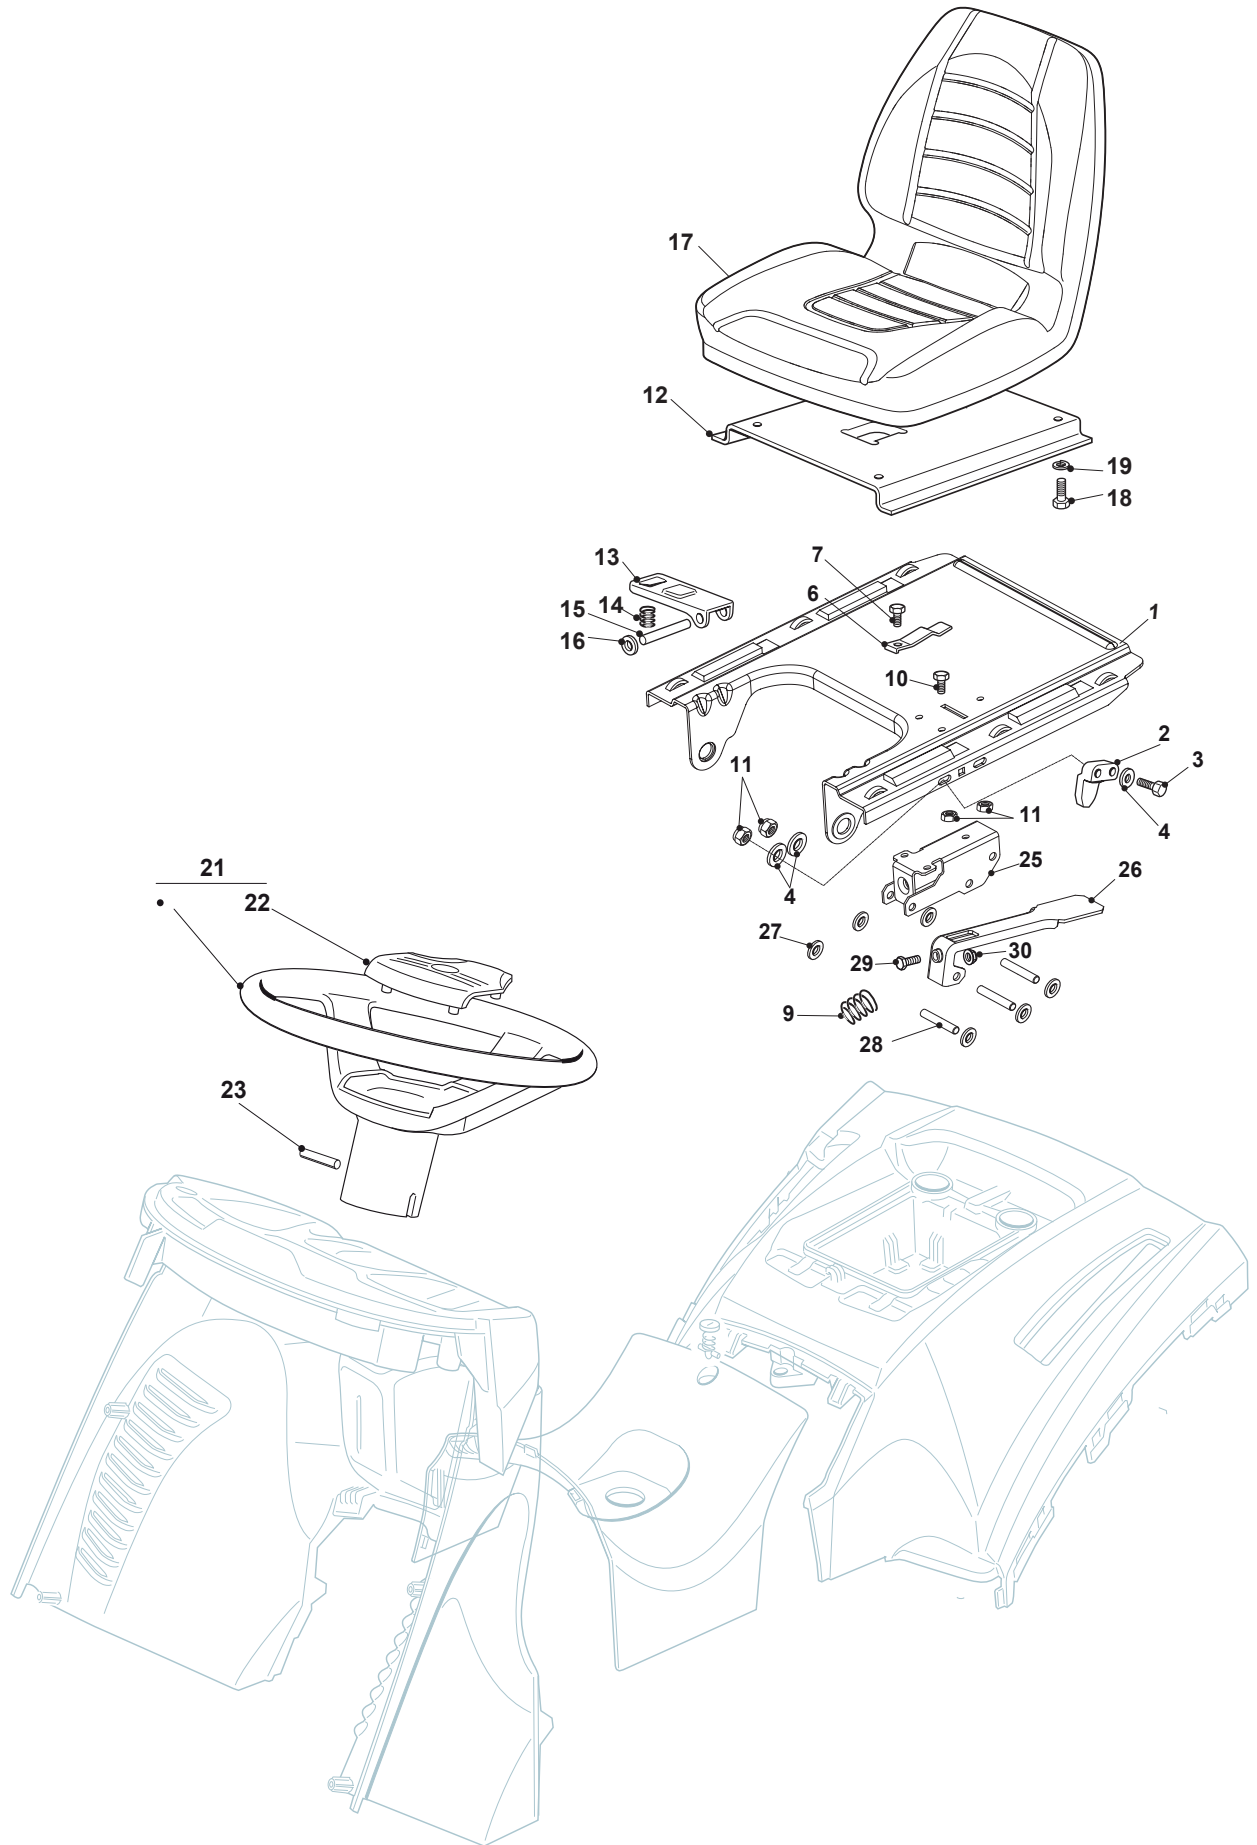

Fig.	Q.ty	Part No	Description	Notes
1	1	325785149/3	Fixed Seat Support	
2	1	325060049/0	Seat Switch Cam	
3	2	112815050/0	Screw	
4	4	112521320/0	Washer	
5	2	112154330/0	Nut	
6	1	125430203/1	Spring	
7	1	112731580/0	Screw	
9	1	125430285/0	Spring	
10	1	112789000/0	Screw	
11	1	112154330/0	Nut	
12	1	325785147/2	Seat Support	
13	1	325318109/1	Stop Lever	
14	1	125430202/1	Spring	
15	1	125510000/0	Pin	
16	2	112604897/0	Elastic Washer	
17	1	125722459/0	Seat	
18	4	112793102/0	Screw	
19	4	112583500/0	Grower	
21	1	125961214/1	Steering Wheel	
22	1	325580500/0	Cap	
23	1	112620299/0	Elastic Pin	
25	1	325774575/0	Fulcrum Clamp	
26	1	325318327/0	Lever	
27	6	112604896/0	Crown Fastener	
28	3	122517866/0	Pin	
29	1	112735661/0	Screw	
30	1	112154510/0	Nut	

Fig.	Q.ty	Part No	Description	Notes
1	1	325785149/3	Fixed Seat Support	
2	1	325060049/0	Seat Switch Cam	
3	2	112815050/0	Screw	
4	4	112521320/0	Washer	
5	2	112154330/0	Nut	
6	1	125430203/1	Spring	
7	1	112731580/0	Screw	
9	1	125430285/0	Spring	
10	1	112789000/0	Screw	
11	1	112154330/0	Nut	
12	1	325785147/2	Seat Support	
13	1	325318109/1	Stop Lever	
14	1	125430202/1	Spring	
15	1	125510000/0	Pin	
16	2	112604897/0	Elastic Washer	
17	1	125722476/0	Seat	
18	4	112793102/0	Screw	
19	4	112583500/0	Grower	
21	1	125961214/1	Steering Wheel	
22	1	325580500/0	Cap	
23	1	112620299/0	Elastic Pin	
25	1	325774575/0	Fulcrum Clamp	
26	1	325318327/0	Lever	
27	6	112604896/0	Crown Fastener	
28	3	122517866/0	Pin	
29	1	112735661/0	Screw	
30	1	112154510/0	Nut	