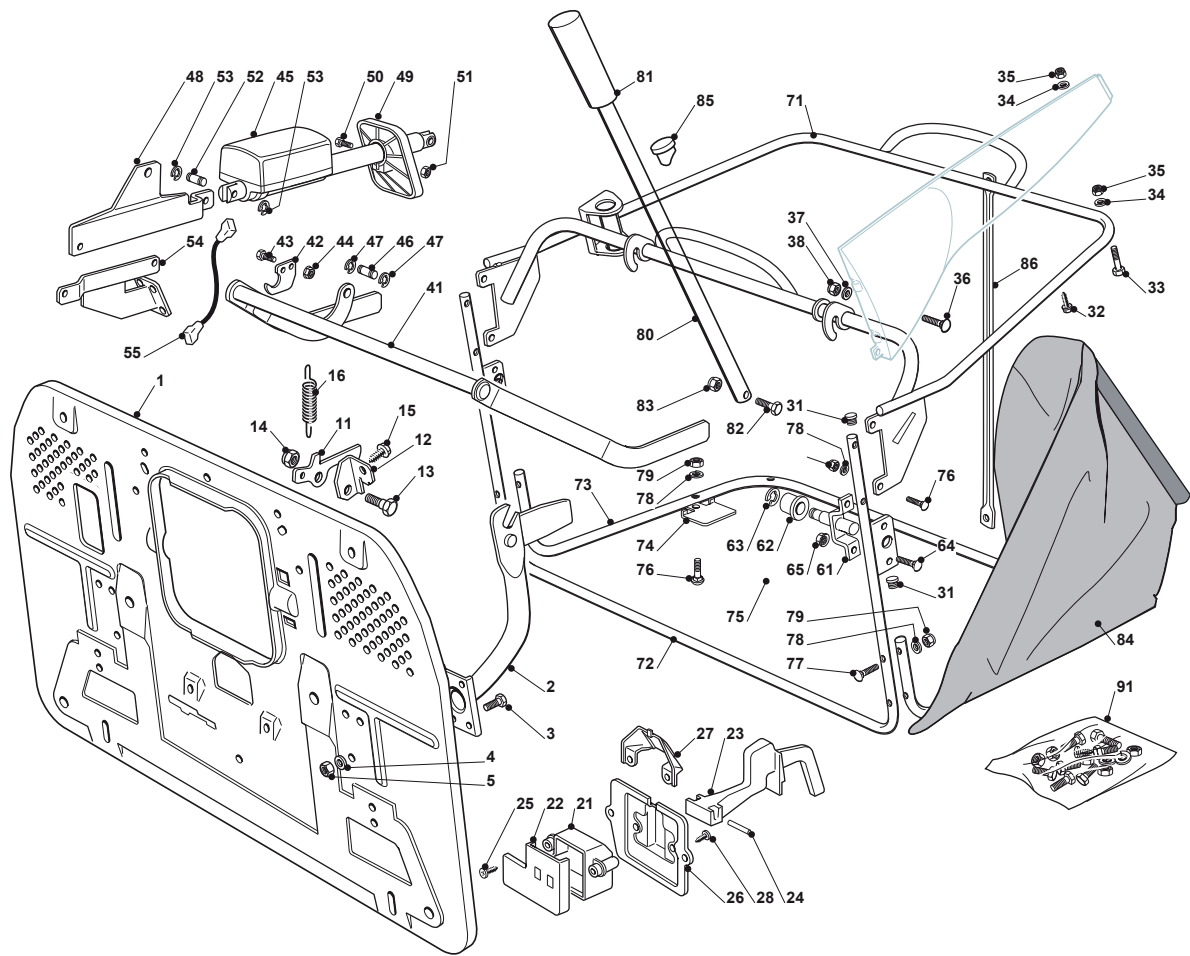

Fig.	Q.ty	Part No	Description	Notes
1	1	382547053/0	Plate	
2	2	382774245/0	Support	
3	6	112793102/0	Screw	
4	6	112523060/0	Washer	
5	6	112293201/0	Nut	
11	1	325774417/0	Clamp	
12	1	325755031/1	Bracket	
13	1	125510080/1	Pin	
14	1	112292102/0	Nut	
15	1	112735122/0	Screw	
16	1	127430579/0	Clutch Spring	
21	1	125600041/0	Grassc.Full Micro Protection	
22	1	125600042/0	Grasscatcher Micro Prot Cover	
23	1	125318124/0	Full Grassc. Microswtich Cover	
24	1	112400030/0	Pin	
25	1	112728510/0	Screw	
26	1	325785272/0	Micro Protection	
27	1	125600048/0	Empty Micro Grassc.Protection Cover	
28	2	112728450/0	Screw	
31	4	118566110/0	Push Rod	
32	4	112735410/0	Screw	
33	2	112689500/0	Screw	
34	4	112521330/0	Washer	
35	4	112154510/0	Nut	
36	2	112815220/0	Screw	
37	2	112521330/0	Washer	
38	2	112154510/0	Nut	
41	1	82000507/0	Axle	
42	2	325774317/0	Grasscatcher Lifting Axle Clam	
43	4	112815210/0	Screw	
44	4	112154510/0	Nut	
45	1	118001000/0	Actuator	
46	1	125510083/0	Pin	
47	2	112000955/0	Benzing Ring	
48	1	325785197/0	Actuator Support	
49	1	325600060/0	Protection	
50	1	112727795/0	Screw	
51	1	112154330/0	Nut	
52	1	125510083/0	Pin	
53	2	112000955/0	Benzing Ring	
54	1	382650209/0	Stiffening	
55	1	125065030/0	Connecting Cable	
61	2	382785147/0	Support	
62	2	125690001/0	Roll	
63	2	112000956/0	Benzing Ring	
64	4	112818690/0	Screw	
65	4	112293201/0	Nut	
71	1	382800123/1	Upper Frame	
72	1	382800089/1	Front Frame	
73	1	325800031/0	Lower Frame	
74	1	325547131/0	Plate	