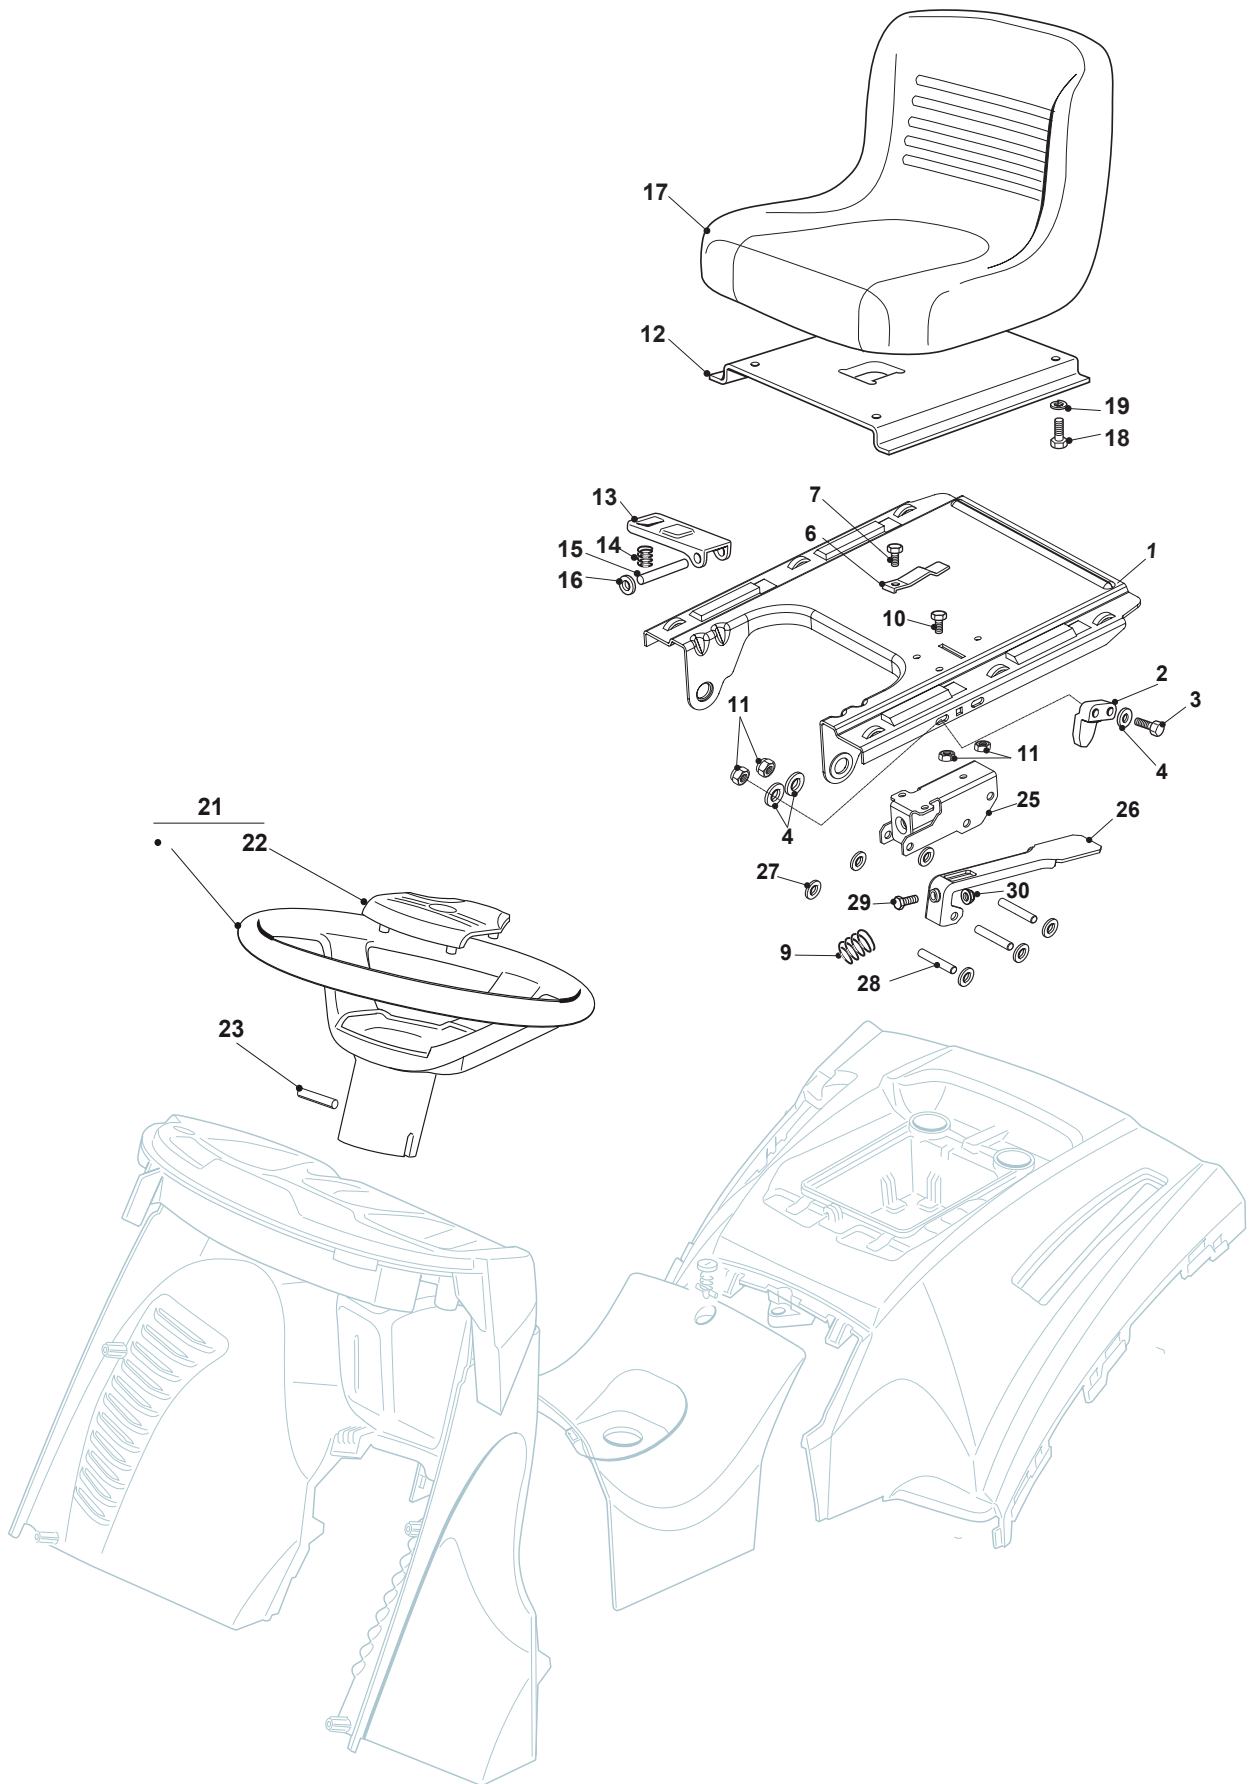

Fig.	Q.ty	Part No	Description	Notes
1	1	325785149/3	Fixed Seat Support	
2	1	325060049/0	Seat Switch Cam	
3	2	112815050/0	Screw	
4	4	112521320/0	Washer	
5	2	112154330/0	Nut	
6	1	125430203/1	Spring	
7	1	112731580/0	Screw	
9	1	125430285/0	Spring	
10	1	112789000/0	Screw	
11	1	112154330/0	Nut	
12	1	325785147/2	Seat Support	
13	1	325318109/1	Stop Lever	
14	1	125430202/1	Spring	
15	1	125510000/0	Pin	
16	2	112604897/0	Elastic Washer	
17	1	125722459/0	Seat	
18	4	112793102/0	Screw	
19	4	112583500/0	Grower	
21	1	125961214/1	Steering Wheel	
22	1	325580500/0	Cap	
23	1	112620299/0	Elastic Pin	
25	1	325774575/0	Fulcrum Clamp	
26	1	325318327/0	Lever	
27	6	112604896/0	Crown Fastener	
28	3	122517866/0	Pin	
29	1	112735661/0	Screw	
30	1	112154510/0	Nut	

Fig.	Q.ty	Part No	Description	Notes
1	1	325785149/3	Fixed Seat Support	
2	1	325060049/0	Seat Switch Cam	
3	2	112815050/0	Screw	
4	4	112521320/0	Washer	
5	2	112154330/0	Nut	
6	1	125430203/1	Spring	
7	1	112731580/0	Screw	
9	1	125430285/0	Spring	
10	1	112789000/0	Screw	
11	1	112154330/0	Nut	
12	1	325785147/2	Seat Support	
13	1	325318109/1	Stop Lever	
14	1	125430202/1	Spring	
15	1	125510000/0	Pin	
16	2	112604897/0	Elastic Washer	
17	1	125722476/0	Seat	
18	4	112793102/0	Screw	
19	4	112583500/0	Grower	
21	1	125961214/1	Steering Wheel	
22	1	325580500/0	Cap	
23	1	112620299/0	Elastic Pin	
25	1	325774575/0	Fulcrum Clamp	
26	1	325318327/0	Lever	
27	6	112604896/0	Crown Fastener	
28	3	122517866/0	Pin	
29	1	112735661/0	Screw	
30	1	112154510/0	Nut	