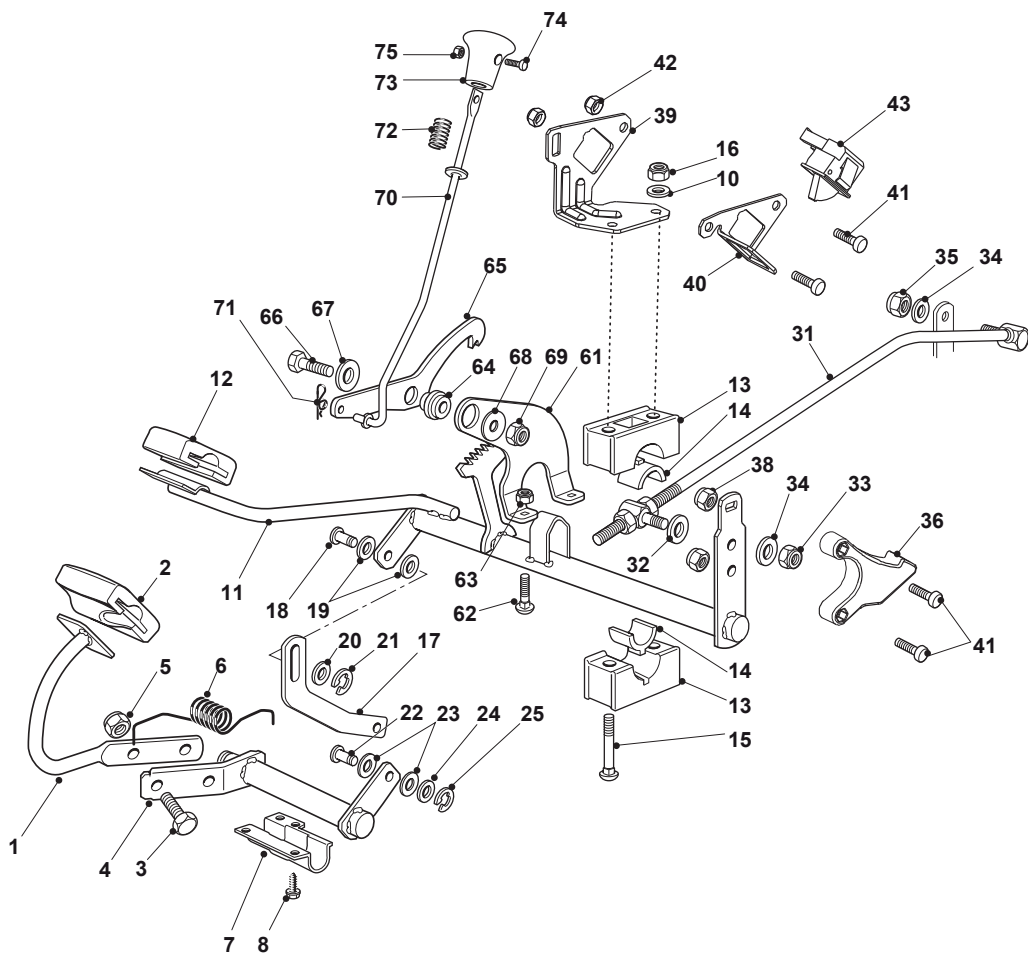

Fig.	Q.ty	Part No	Description	Notes
1	1	382500045/0	Pedal	
2	1	325110275/0	Clamp Cover	
3	2	112793301/0	Screw	
4	1	382000559/1	Axle	
5	2	112155000/0	Nut	
6	1	125430246/1	Spring	
7	1	325547133/1	Plate	
8	4	112731601/0	Screw	
10	4	112523040/0	Washer	
11	1	382000617/2	Axle	
12	1	325110274/0	Clamp Cover Front	
13	4	325785354/0	Support	
14	4	325034003/0	Brass	
15	4	112815271/0	Screw	
16	4	112154510/0	Nut	
17	1	325547207/0	Plate	
18	1	125510085/1	Pin	
19	2	325670011/0	Antifriction Washer	
20	1	112521350/0	Washer	
21	1	112000930/0	Benzing Ring	
22	1	125510085/1	Pin	
23	2	325670011/0	Antifriction Washer	
24	1	112521350/0	Washer	
25	1	112000930/0	Benzing Ring	
31	1	382000612/0	Rod	
32	1	112523060/0	Washer	
33	1	112154510/0	Nut	
34	2	112523040/0	Washer	
35	1	112154510/0	Nut	
36	1	325060050/0	Cam	
37	2	112789100/0	Screw	
38	2	112154330/0	Nut	
39	1	325755071/0	Angle Bracket	
40	1	325785479/0	Micro Switch Bracket	
41	2	112791400/0	Screw	
42	2	112292102/0	Nut	
43	1	119410614/0	Microswitch	
61	1	325774477/0	Clamp	
62	2	112815210/0	Screw	
63	2	112292102/0	Nut	
64	1	125040638/0	Bushing	
65	1	325022000/1	Hook	
66	1	112691100/0	Screw	
67	1	112523060/0	Washer	
68	1	322672152/0	Antifriction Washer	
69	1	112155000/0	Nut	
70	1	125033092/0	Feed Control Rod Tc 2000 Hydro	
71	1	124487995/0	Cotter Pin	
72	1	125430232/0	Spring	
73	1	325605002/0	Button	
74	1	112726389/0	Screw