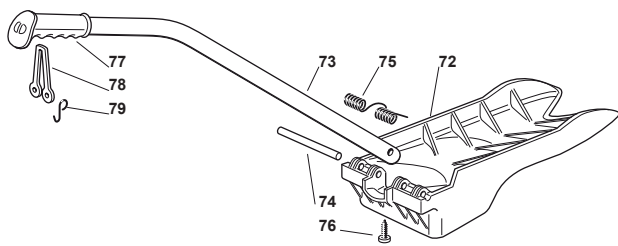

Fig.	Q.ty	Part No	Description	Notes
2	1	382400003/1	Ejection Guard	
3	1	325869043/0	Rear Support	
4	2	118566112/0	Push Road	
5	2	112689515/0	Screw	
6	2	112154510/0	Nut	
7	2	125510022/0	Pin	
8	2	124487998/0	Cotter Pin	
9	1	124487999/0	Spring Pin	
31	2	325869079/0	Coupling Rod	
32	8	112793102/0	Screw	
33	8	112155000/0	Nut	
41	1	382033113/0	Rod	
42	1	382774265/0	Bracket Right Hitch Support	
43	1	382774267/0	Bracket Left Hitch Support	
44	2	112521395/0	Washer	
45	2	112620305/0	Elastic Pin	
46	2	125510118/0	Pin	
47	2	124487997/0	Cotter Pin	
48	1	125510021/1	Hitch Pin	
49	1	124487999/0	Spring Pin	
72	1	125140092/0	Mulching Deflector	
73	1	325394019/0	Handle	
74	1	125510077/0	Pin	
75	1	125430245/0	Spring	
76	1	112735405/0	Screw	
77	1	325280000/1	Handgrip	
78	1	125840011/1	Tie Rod	
79	2	125253004/0	Mulch.Kit Fixing Hook	