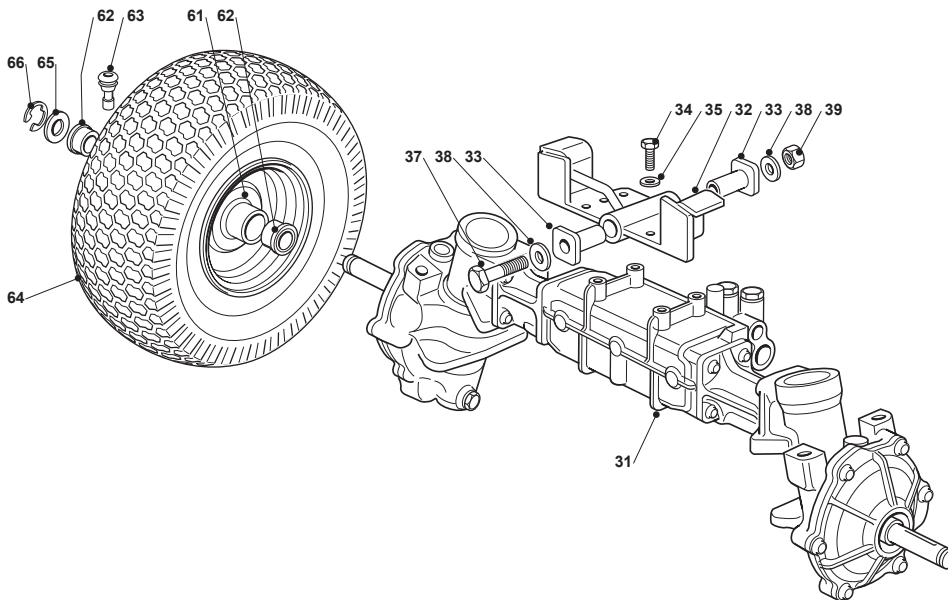

TH4X 122 HYDRO

Ride-on HEP 102-122 Steering

Issue 11 - 2015

Fig.	Q.ty	Part No	Description	Notes
31	1	118400974/0	Transmission Unit	
32	1	382547057/1	Support	
33	2	125040633/0	Bushing	
34	6	112760560/0	Screw	
35	6	112585100/0	Washer	
37	1	112695900/0	Screw	
38	2	112521395/0	Washer	
39	1	112295801/0	Nut	
61	2	182000601/1	Rimm	
62	4	125122200/2	Bearing	
63	2	125950000/0	Valve	
64	2	125590012/0	Tyre	
65	2	125670005/1	Washer	
66	2	112001010/0	Benzing Ring