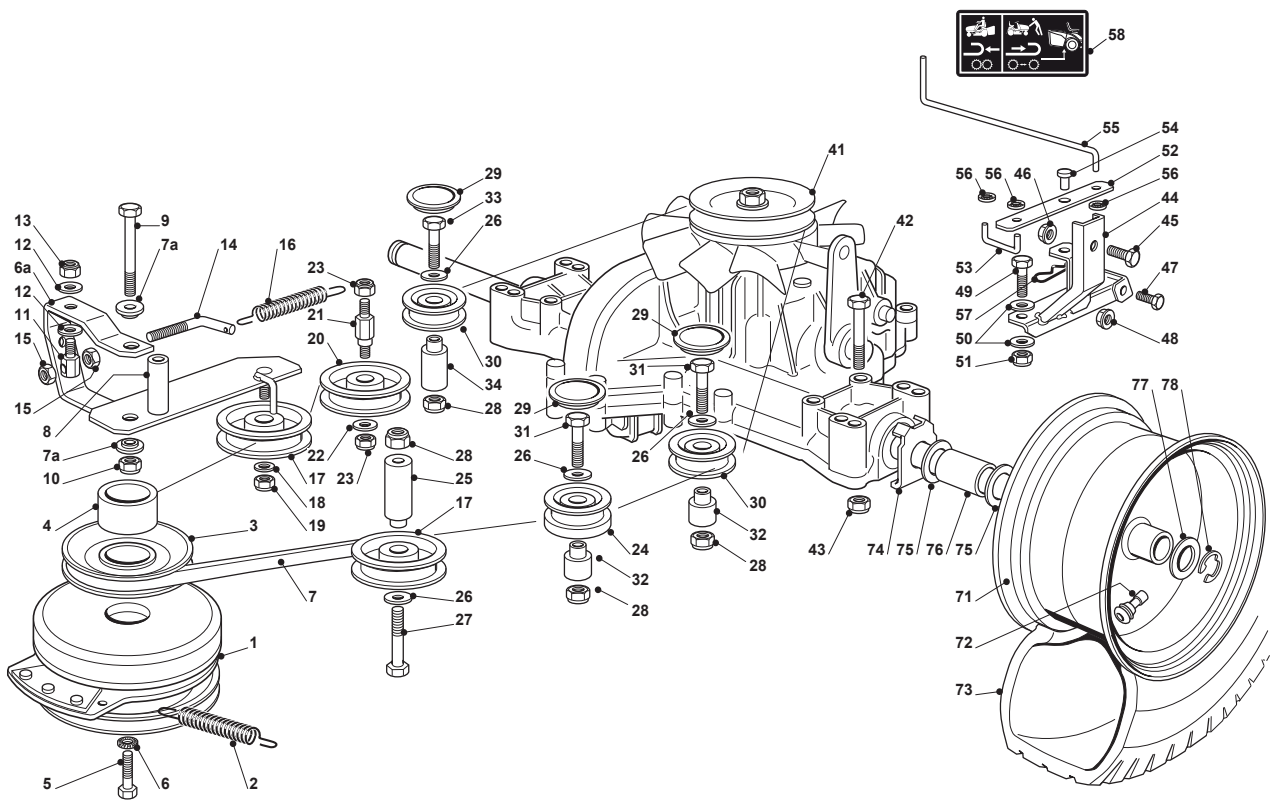

TH4X 122 HYDRO

Ride-on HEP 102-122 Transmission Ass.Y

Issue 11 - 2015

Fig.	Q.ty	Part No	Description	Notes
56	3	112604896/0	Crown Fastener	
57	1	124487997/0	Cotter Pin	
58	1	114363696/0	Label	
71	2	182000602/0	Rimm	
72	2	125950000/0	Valve	
73	2	125590013/0	Tyre	
74	2	325670025/0	Washer	
75	4	112521410/0	Washer	
76	2	125160023/0	Spacer	
77	2	125670005/1	Washer	
78	2	112001010/0	Benzing Ring