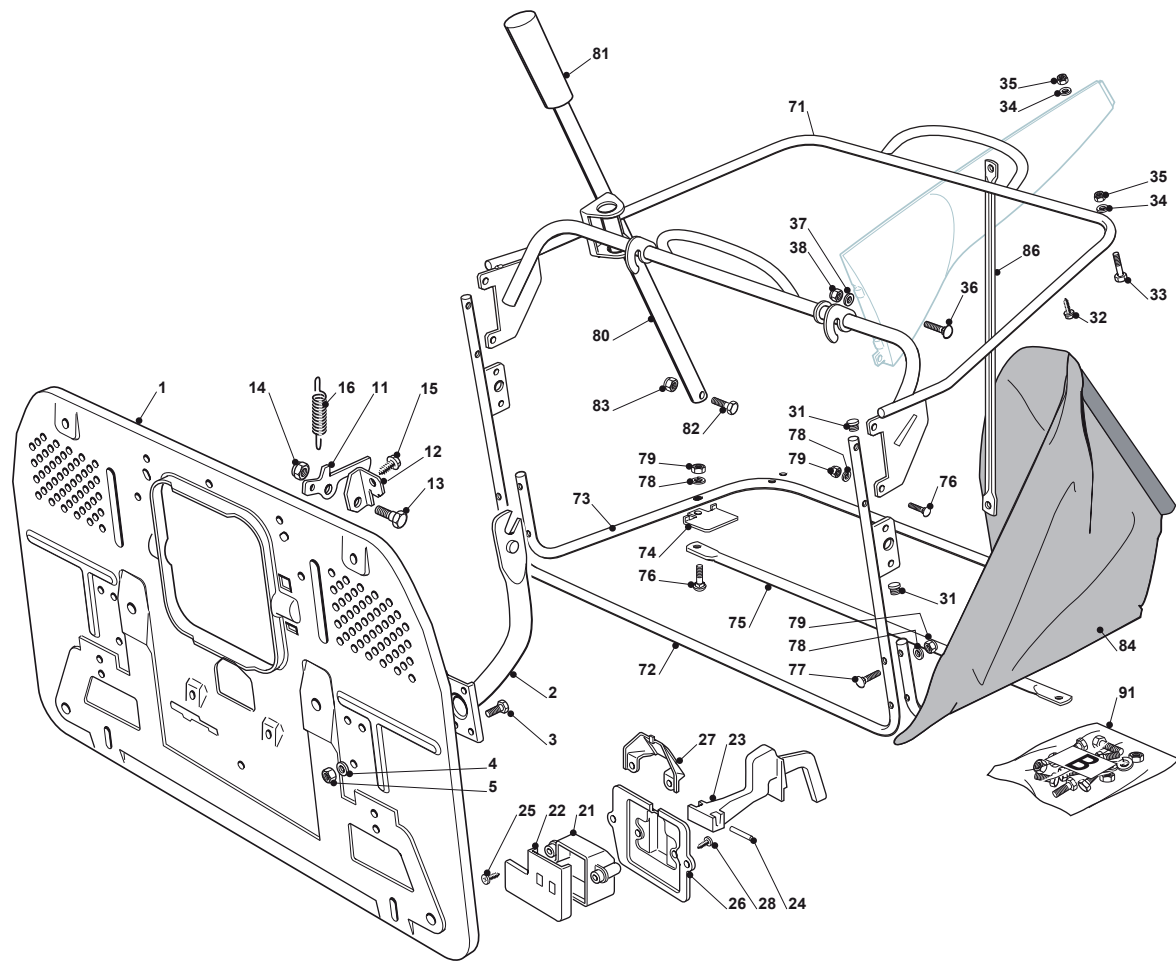

Fig.	Q.ty	Part No	Description	Notes
1	1	382547051/0	Plate	
2	2	182774225/1	Clamp	
3	6	112793102/0	Screw	
4	6	112523060/0	Washer	
5	6	112293201/0	Nut	
11	1	325774417/0	Clamp	
12	1	325755031/1	Bracket	
13	1	125510080/1	Pin	
14	1	112292102/0	Nut	
15	1	112735122/0	Screw	
16	1	127430571/0	Spring	
21	1	125600041/0	Grassc.Full Micro Protection	
22	1	125600042/0	Grasscatcher Micro Prot Cover	
23	1	125318124/0	Full Grassc. Microswtich Cover	
24	1	112400030/0	Pin	
25	1	112728510/0	Screw	
26	1	325785272/0	Micro Protection	
27	1	125600048/0	Empty Micro Grassc.Protection Cover	
28	2	112728450/0	Screw	
31	4	118566110/0	Push Rod	
32	4	112735410/0	Screw	
33	2	112689500/0	Screw	
34	4	112521330/0	Washer	
35	4	112154510/0	Nut	
36	2	112815220/0	Screw	
37	2	112521330/0	Washer	
38	2	112154510/0	Nut	
71	1	382800123/1	Upper Frame	
72	1	382800089/1	Front Frame	
73	1	325800031/0	Lower Frame	
74	1	325547131/0	Plate	
75	1	382650039/0	Lower Stiffening	
75	1	382650043/0	Lower Stiffening	
76	6	112815220/0	Screw	
77	4	112815245/0	Screw	
78	10	112521330/0	Washer	
79	10	112154510/0	Nut	
80	1	125869029/1	Grasscatcher Lifting Tube	
81	1	125394508/0	Knob	
82	1	112674550/0	Screw	
83	1	112154510/0	Nut	
84	1	182105945/0	Grasscatcher	
86	1	325650159/0	Rear Stiffening	
91	1	382180116/0	Outfit, Screws	