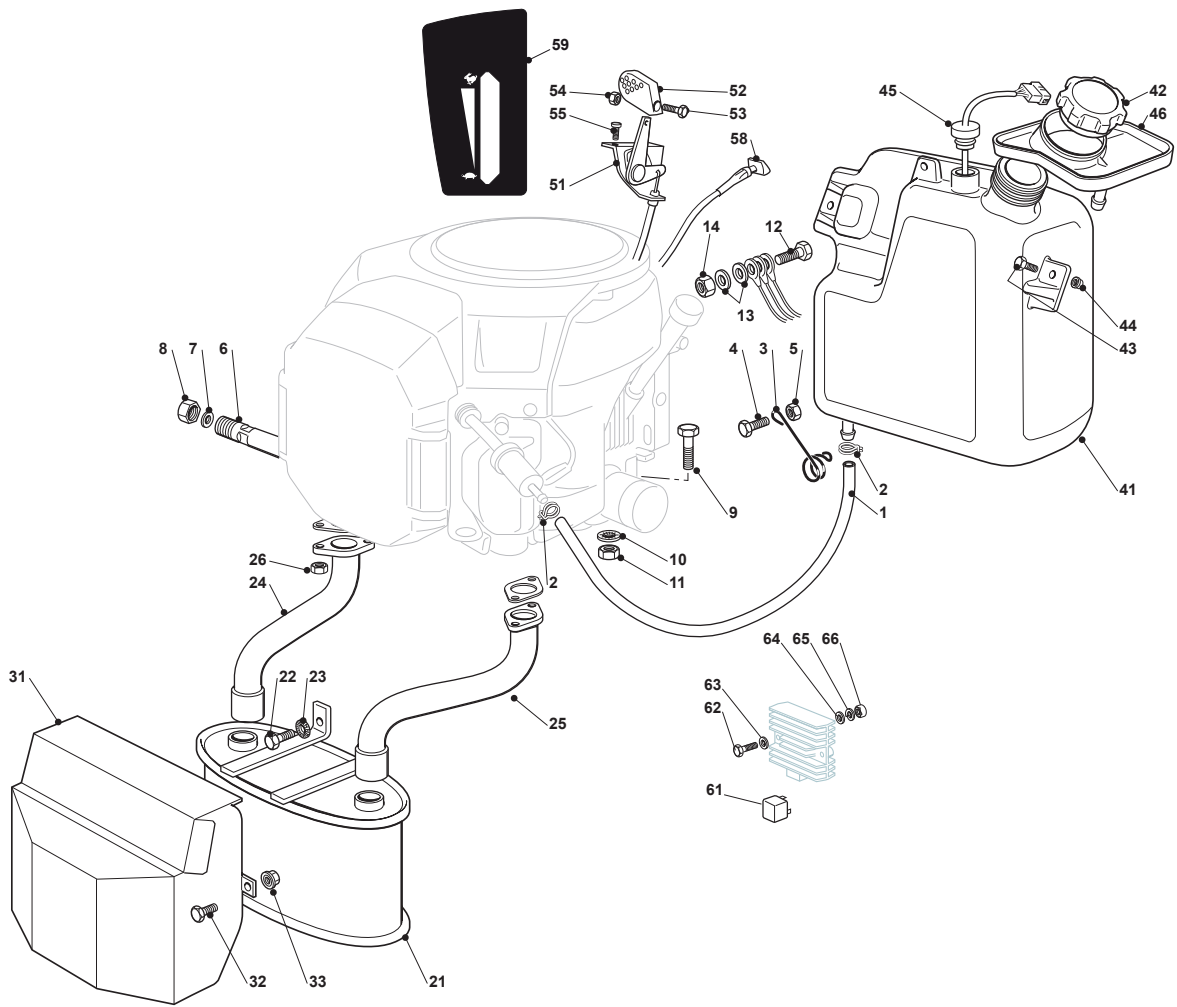

Fig.	Q.ty	Part No	Description	Notes
1	1	325869057/0	Connecting Tube	
2	2	118375051/1	Fair Led	
6	1	125598050/0	Oil Discharge Extension	
7	1	118737849/0	Plug	
8	1	118401001/1	Oil Seal	
10	4	112735108/1	Screw	
11	1	112691115/0	Screw	
12	1	112540260/0	Grower	
13	1	112154210/0	Nut	
21	1	182750009/0	Muffler	
22	2	112793301/0	Screw	
23	2	112540260/0	Grower	
24	1	118738234/0	Exhaust Right Tube	
25	1	118738235/0	Exhaust Left Tube	
26	4	112735530/0	Screw	
27	4	112583500/0	Grower	
31	1	382598043/1	Guard	
32	2	112791011/0	Screw	
33	2	112292102/0	Nut	
41	1	325735125/0	Tank	
42	1	325795003/0	Fuel Cap	
43	2	112788910/0	Screw	
44	2	112500092/0	Rivet	
45	1	125290002/0	Fuel Level Indicator	
46	1	325600086/0	Tank Guard	
51	1	182000213/0	Accelerator	
52	1	125394501/0	Knob	
53	1	112726388/0	Screw	
54	1	112290800/0	Nut	
55	2	112788512/0	Screw	
56	2	112581200/0	Grower	
57	2	112521310/0	Washer	
58	1	125090005/0	Choke Control	
59	1	114360717/0	Label	
61	1	118736111/0	Starter Relay	
62	2	112791011/0	Screw	
63	2	112292102/0	Nut	
64	2	112360352/0	Nut	
65	1	125065002/0	Cable	
66	1	118564861/1	Protection	