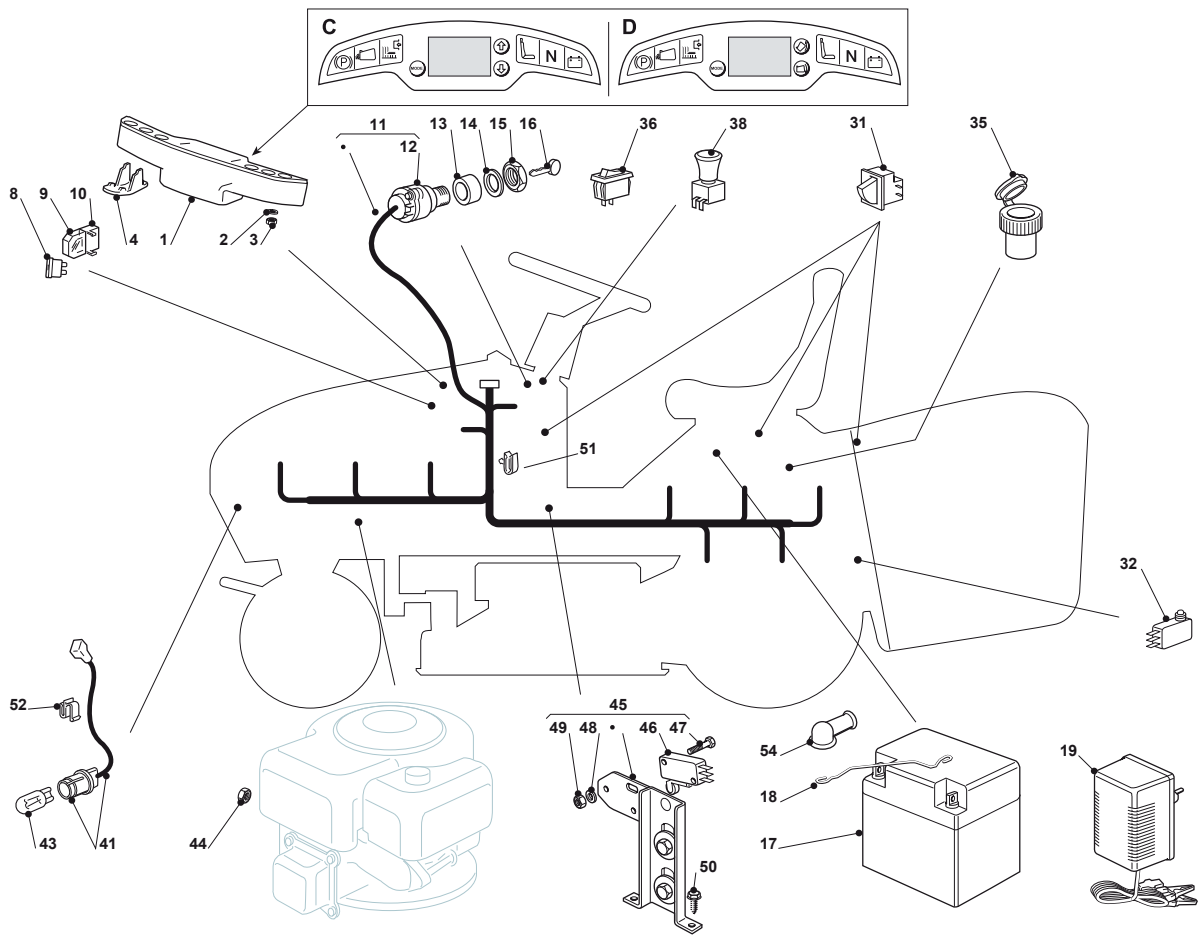

Fig.	Q.ty	Part No	Description	Notes
1	1	382547053/0	Plate	
2	2	382774245/0	Support	
3	6	112793102/0	Screw	
4	6	112523060/0	Washer	
5	6	112293201/0	Nut	
11	1	325774417/0	Clamp	
12	1	325755031/1	Bracket	
13	1	125510080/1	Pin	
14	1	112292102/0	Nut	
15	1	112735122/0	Screw	
16	1	127430579/0	Clutch Spring	
21	1	125600041/0	Grassc.Full Micro Protection	
22	1	125600042/0	Grasscatcher Micro Prot Cover	
23	1	125318124/0	Full Grassc. Microswtich Cover	
24	1	112400030/0	Pin	
25	1	112728510/0	Screw	
26	1	325785272/0	Micro Protection	
27	1	125600048/0	Empty Micro Grassc.Protection Cover	
28	2	112728450/0	Screw	
31	4	118566110/0	Push Rod	
32	4	112735410/0	Screw	
33	2	112689500/0	Screw	
34	4	112521330/0	Washer	
35	4	112154510/0	Nut	
36	2	112815220/0	Screw	
37	2	112521330/0	Washer	
38	2	112154510/0	Nut	
41	1	82000507/0	Axle	
42	2	325774317/0	Grasscatcher Lifting Axle Clam	
43	4	112815210/0	Screw	
44	4	112154510/0	Nut	
45	1	118001000/0	Actuator	
46	1	125510083/0	Pin	
47	2	112000955/0	Benzing Ring	
48	1	325785197/0	Actuator Support	
49	1	325600060/0	Protection	
50	1	112727795/0	Screw	
51	1	112154330/0	Nut	
52	1	125510083/0	Pin	
53	2	112000955/0	Benzing Ring	
54	1	382650209/0	Stiffening	
55	1	125065030/0	Connecting Cable	
61	2	382785147/0	Support	
62	2	125690001/0	Roll	
63	2	112000956/0	Benzing Ring	
64	4	112818690/0	Screw	
65	4	112293201/0	Nut	
71	1	382800123/1	Upper Frame	
72	1	382800089/1	Front Frame	
73	1	325800031/0	Lower Frame	
74	1	325547131/0	Plate	

# TH4X 122 HYDRO

Ride-on HEP 102-122 Grasscatcher

Issue 11 - 2015

Fig.	Q.ty	Part No	Description	Notes
75	1	382650039/0	Lower Stiffening	
75	1	382650043/0	Lower Stiffening	
76	6	112815220/0	Screw	
77	4	112815245/0	Screw	
78	10	112521330/0	Washer	
79	10	112154510/0	Nut	
80	1	125869029/1	Grasscatcher Lifting Tube	
81	1	125394508/0	Knob	
82	1	112674550/0	Screw	
83	1	112154510/0	Nut	
84	1	182105945/0	Grasscatcher	
85	1	325120232/0	Cap	
86	1	325650159/0	Rear Stiffening	
91	1	382180117/0	Outfit, Screws	