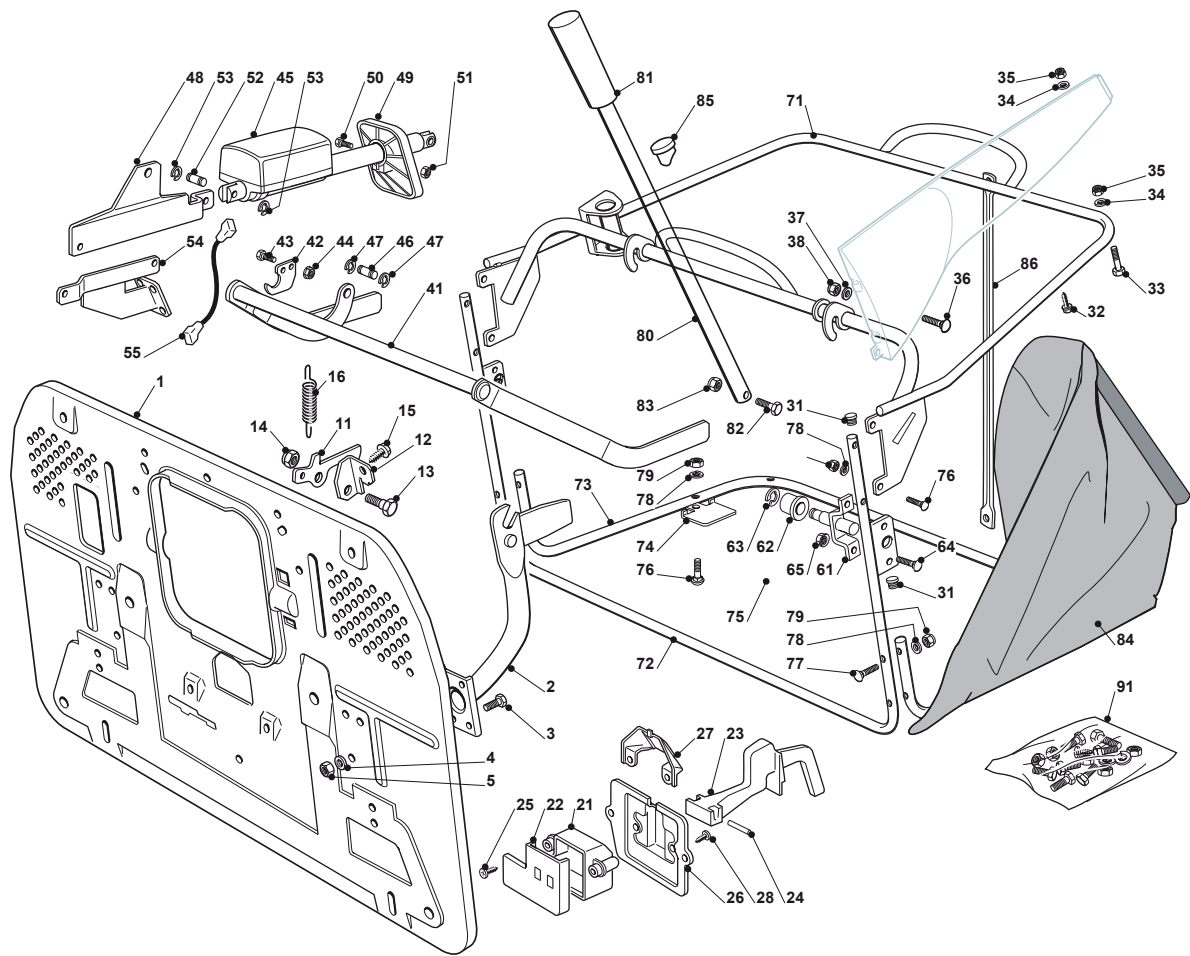

Fig.	Q.ty	Part No	Description	Notes
1	1	382547051/0	Plate	
2	2	182774225/1	Clamp	
3	6	112793102/0	Screw	
4	6	112523060/0	Washer	
5	6	112293201/0	Nut	
11	1	325774417/0	Clamp	
12	1	325755031/1	Bracket	
13	1	125510080/1	Pin	
14	1	112292102/0	Nut	
15	1	112735122/0	Screw	
16	1	127430571/0	Spring	
21	1	125600041/0	Grassc.Full Micro Protection	
22	1	125600042/0	Grasscatcher Micro Prot Cover	
23	1	125318124/0	Full Grassc. Microswtich Cover	
24	1	112400030/0	Pin	
25	1	112728510/0	Screw	
26	1	325785272/0	Micro Protection	
27	1	125600048/0	Empty Micro Grassc.Protection Cover	
28	2	112728450/0	Screw	
31	4	118566110/0	Push Rod	
32	4	112735410/0	Screw	
33	2	112689500/0	Screw	
34	4	112521330/0	Washer	
35	4	112154510/0	Nut	
36	2	112815220/0	Screw	
37	2	112521330/0	Washer	
38	2	112154510/0	Nut	
71	1	382800123/1	Upper Frame	
72	1	382800089/1	Front Frame	
73	1	325800031/0	Lower Frame	
74	1	325547131/0	Plate	
75	1	382650039/0	Lower Stiffening	
75	1	382650043/0	Lower Stiffening	
76	6	112815220/0	Screw	
77	4	112815245/0	Screw	
78	10	112521330/0	Washer	
79	10	112154510/0	Nut	
80	1	125869029/1	Grasscatcher Lifting Tube	
81	1	125394508/0	Knob	
82	1	112674550/0	Screw	
83	1	112154510/0	Nut	
84	1	182105945/0	Grasscatcher	
86	1	325650159/0	Rear Stiffening	
91	1	382180116/0	Outfit, Screws	