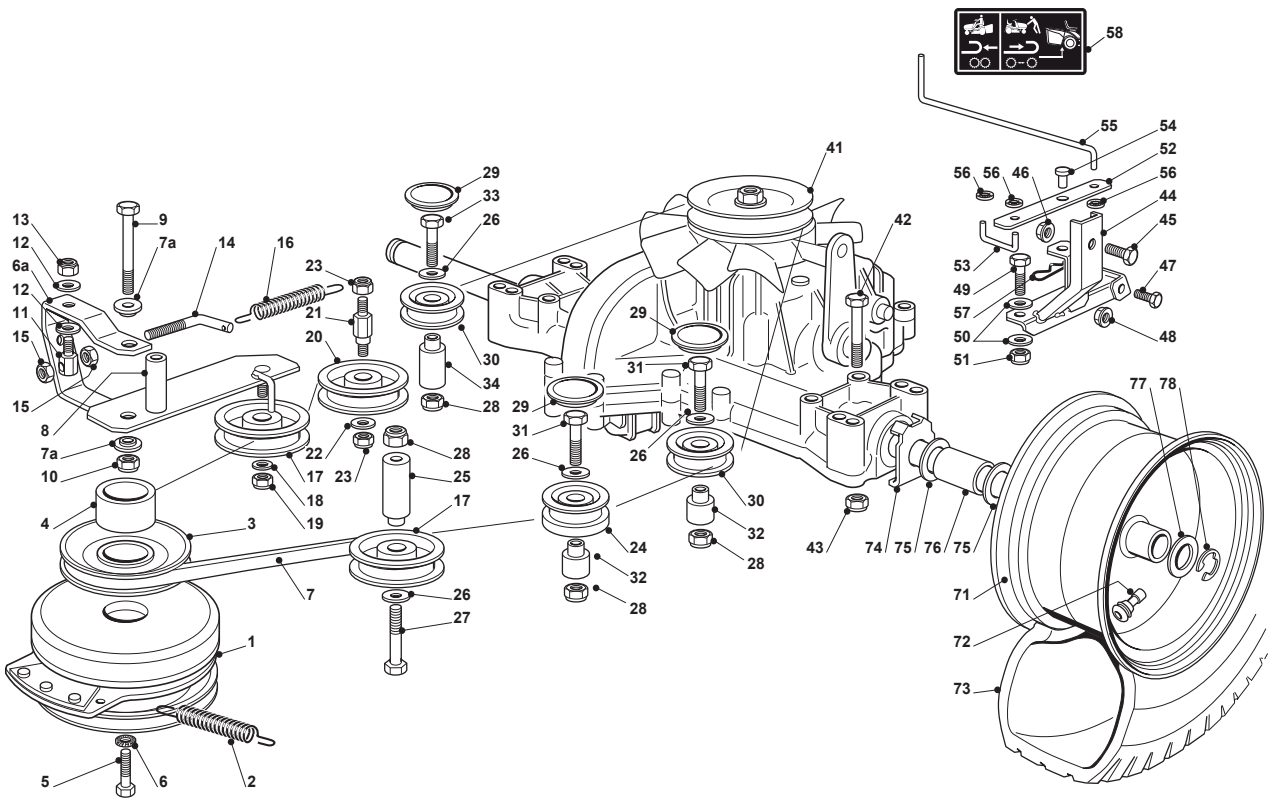

Fig.	Q.ty	Part No	Description	Notes
1	1	325869057/0	Connecting Tube	
2	2	118375051/1	Fair Led	
3	1	125430239/1	Spring	
4	1	112790781/0	Screw	
5	1	112292102/0	Nut	
6	1	125598050/0	Oil Discharge Extension	
7	1	118737849/0	Plug	
8	1	1134-5827-01	Oil Drain Assy	
9	4	125510028/1	Pin	
10	1	112540260/0	Grower	
11	4	112154210/0	Nut	
12	1	112691200/0	Screw	
13	2	112523060/0	Washer	
14	1	112293200/0	Nut	
21	1	182750009/0	Muffler	
22	2	112793301/0	Screw	
23	2	112540260/0	Grower	
24	1	118738234/0	Exhaust Right Tube	
25	1	118738235/0	Exhaust Left Tube	
26	4	112293201/0	Nut	
31	1	382598043/1	Guard	
32	2	112791011/0	Screw	
33	2	112292102/0	Nut	
41	1	325735125/2	Tank	
42	1	325795003/0	Fuel Cap	
43	2	112788910/0	Screw	
44	2	112500092/0	Rivet	
45	1	125290002/0	Fuel Level Indicator	
46	1	325600086/0	Tank Guard	
51	1	182000220/0	Accelerator	
52	1	325592000/0	Knob	
53	1	112726388/0	Screw	
54	1	112290800/0	Nut	
55	2	125943012/0	Screw	
58	1	125090007/0	Choke Control	
59	1	114360716/0	Label	
61	1	133567000/0	Relay	
62	2	112791500/0	Screw	
63	2	112521330/0	Washer	
64	2	112521330/0	Washer	
65	2	112582100/0	Grower	
66	2	112292100/0	Nut	