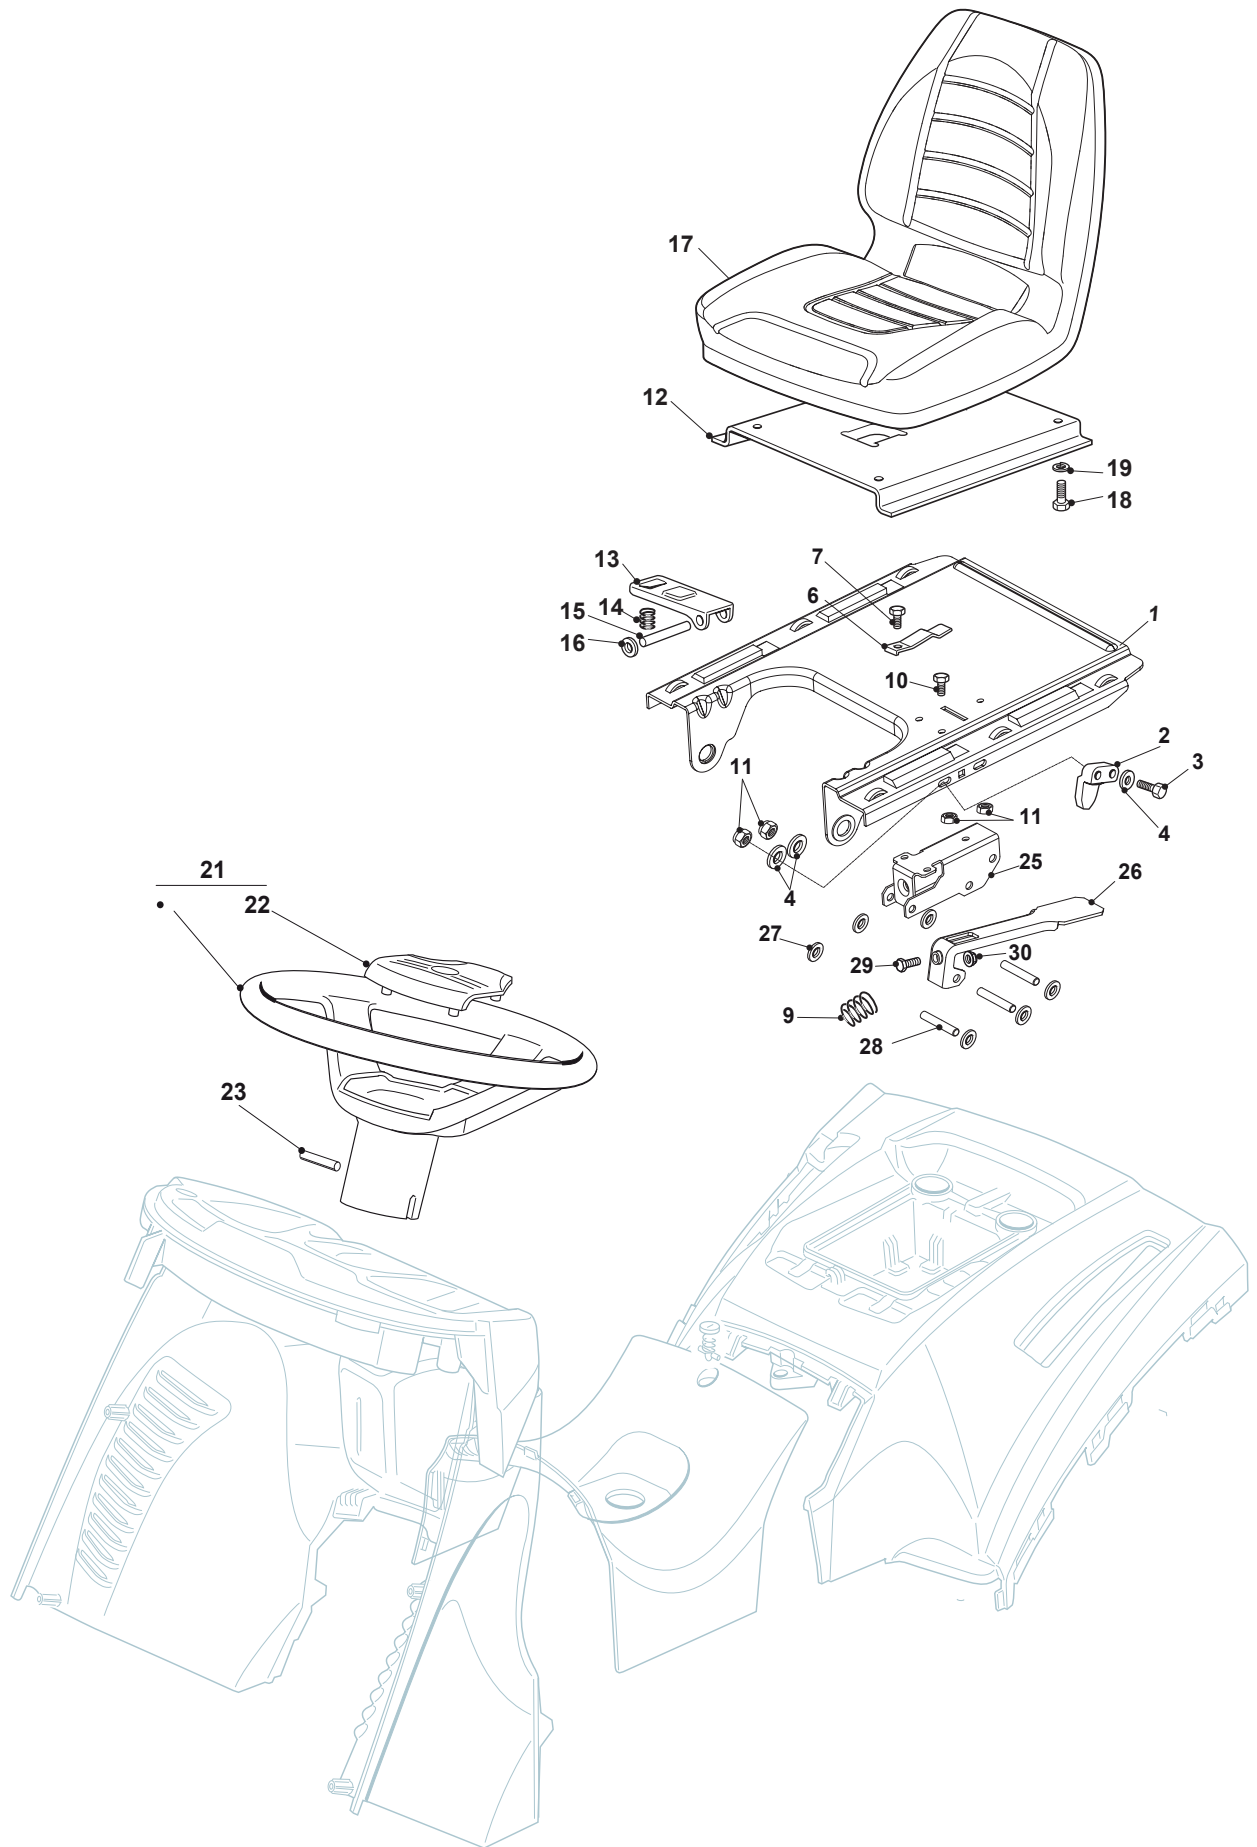

Fig.	Q.ty	Part No	Description	Notes
1	1	325785149/3	Fixed Seat Support	
2	1	325060049/0	Seat Switch Cam	
3	2	112815050/0	Screw	
4	4	112521320/0	Washer	
5	2	112154330/0	Nut	
6	1	125430203/1	Spring	
7	1	112731580/0	Screw	
9	1	125430285/0	Spring	
10	1	112789000/0	Screw	
11	1	112154330/0	Nut	
12	1	325785147/2	Seat Support	
13	1	325318109/1	Stop Lever	
14	1	125430202/1	Spring	
15	1	125510000/0	Pin	
16	2	112604897/0	Elastic Washer	
17	1	125722459/0	Seat	
18	4	112793102/0	Screw	
19	4	112583500/0	Grower	
21	1	125961214/1	Steering Wheel	
22	1	325580500/0	Cap	
23	1	112620299/0	Elastic Pin	
25	1	325774575/0	Fulcrum Clamp	
26	1	325318327/0	Lever	
27	6	112604896/0	Crown Fastener	
28	3	122517866/0	Pin	
29	1	112735661/0	Screw	
30	1	112154510/0	Nut	

Fig.	Q.ty	Part No	Description	Notes
1	1	325785149/3	Fixed Seat Support	
2	1	325060049/0	Seat Switch Cam	
3	2	112815050/0	Screw	
4	4	112521320/0	Washer	
5	2	112154330/0	Nut	
6	1	125430203/1	Spring	
7	1	112731580/0	Screw	
9	1	125430285/0	Spring	
10	1	112789000/0	Screw	
11	1	112154330/0	Nut	
12	1	325785147/2	Seat Support	
13	1	325318109/1	Stop Lever	
14	1	125430202/1	Spring	
15	1	125510000/0	Pin	
16	2	112604897/0	Elastic Washer	
17	1	125722476/0	Seat	
18	4	112793102/0	Screw	
19	4	112583500/0	Grower	
21	1	125961214/1	Steering Wheel	
22	1	325580500/0	Cap	
23	1	112620299/0	Elastic Pin	
25	1	325774575/0	Fulcrum Clamp	
26	1	325318327/0	Lever	
27	6	112604896/0	Crown Fastener	
28	3	122517866/0	Pin	
29	1	112735661/0	Screw	
30	1	112154510/0	Nut	