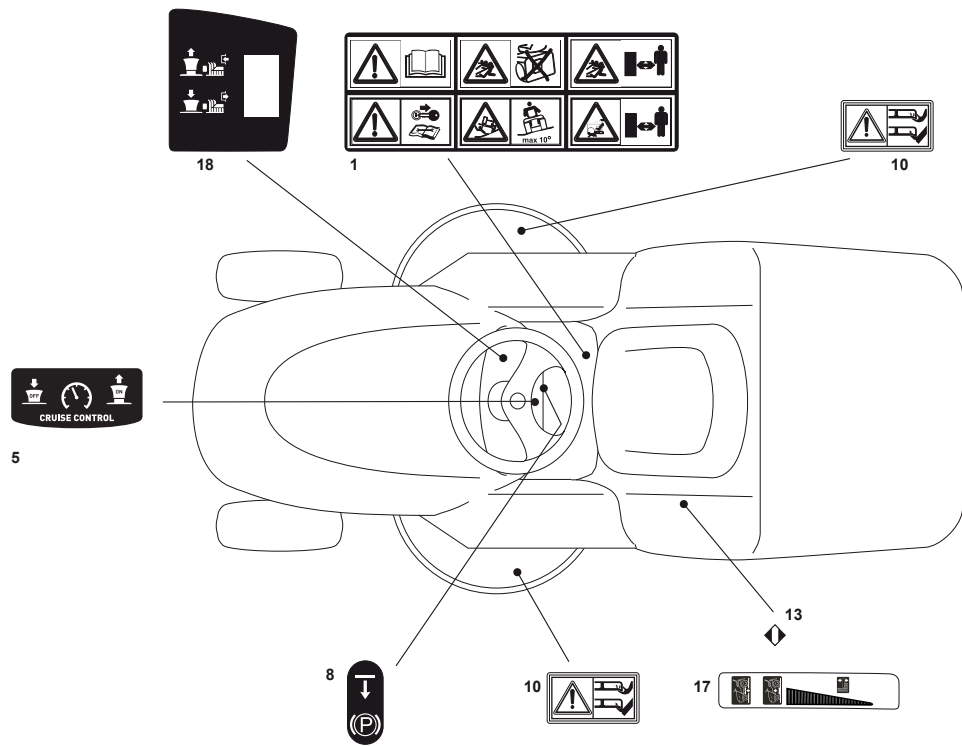

Fig.	Q.ty	Part No	Description	Notes
2	2	112521320/0	Washer	
3	2	112154330/0	Nut	
4	1	325031501/0	Deflector	
8	1	133340035/0	Fuse 15 A	
8	1	133340036/0	Fuse 25 A	
8	1	133340040/0	Fuse 10 A	
9	2	133215000/0	Cover	
9	3	133215000/0	Cover	
10	2	133500007/0	Fuse Carrier	Manual Cutting Deck Lifting
10	3	133500007/0	Fuse Carrier	Electric Cutting Deck Lifting
12	1	118450072/0	Starting Switch	
13	1	118550136/0	Spacer	
14	1	118550135/0	Washer	
15	1	118400862/0	Ring Nut	
16	1	118210022/0	Starting Key	
17	1	118120057/0	Battery	
18	1	125430230/0	Spring	
19	1	182180090/0	Battery Charger	CE Plugg
19	1	182180091/0	Battery Charger	UK Plugg
31	3	119410615/0	Microswitch	
32	1	119410605/1	Microswitch	
35	1	9400-0317-01	Auxiliary Accessory Socket	
36	1	118450060/1	Headlight Interrupt. Cre1116-0	
38	1	118450068/0	Switch	
41	1	182040073/0	Lamp Holder	
43	2	118459100/0	Lamp For Lights	
44	1	112361005/0	Nut	
45	1	382394853/0	Switch Ass.Y	
46	1	119410609/0	Microswitch	
47	2	112735602/0	Screw	
48	2	112581100/0	Grower	
49	2	112290791/0	Nut	
50	2	112735110/0	Screw	
51	5	133320506/0	Fairlead	
52	1	133320504/0	Fairlead	
54	1	118564864/1	Protection	
1	1	382722433/0	Cards + Guards (D)	
1	1	382722434/0	Cards + Guards (C)	
11	1	182040205/0	Cables Ass.Y	for B&S Engines
11	1	182040209/0	Cables Ass.Y	for Honda Engines