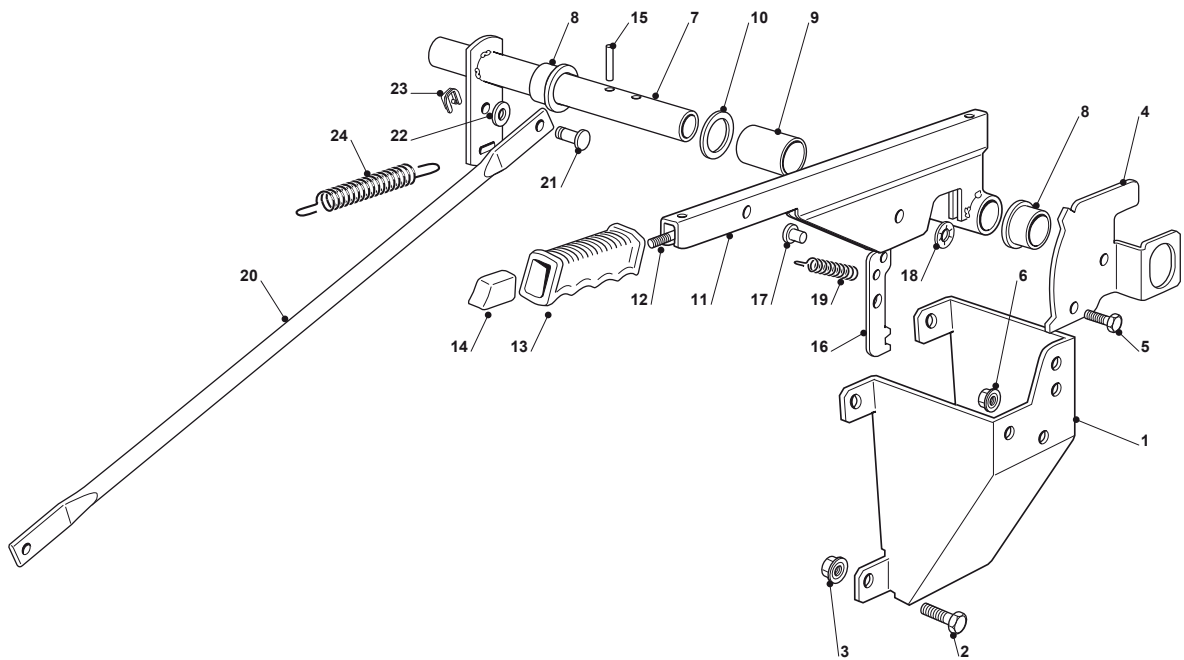

# TH4X 122 HYDRO

Ride-on HEP 102-122 Transmission Ass.Y

Issue 11 - 2015

Fig.	Q.ty	Part No	Description	Notes
1	1	325735127/0	Tank	
2	1	125795002/0	Fuel Cap	
3	1	325755059/0	Bracket	
4	1	112789100/0	Screw	
5	2	112521320/0	Washer	
6	1	112154330/0	Nut	
7	1	125600085/0	Guard	
8	1	112789100/0	Screw	
9	2	112521320/0	Washer	
10	2	112154330/0	Nut	
11	1	325869076/0	Connecting Tube	
12	1	325869077/0	Connecting Tube	
13	4	118375059/0	Fair Led	
14	1	382869200/1	Oil Tube	
15	1	382869201/0	Oil Tube	
16	4	325721000/0	Support	
17	2	325547249/0	Plate	
18	1	112689515/0	Screw	
19	2	125651001/0	Tube Connection	
20	1	112674700/0	Screw	
21	1	125430239/1	Spring	

Fig.	Q.ty	Part No	Description	Notes
1	1	325785137/1	Support	
2	4	112791011/0	Screw	
3	4	112292102/0	Nut	
4	1	325735521/0	Sector	
5	2	112793102/0	Screw	
6	2	112293201/0	Nut	
7	1	382000551/0	Axle	
8	2	122034523/0	Bushing	
9	1	125160025/0	Spacer	
10	1	322672153/0	Antifriction Washer	
11	1	382318241/0	Lever	
12	1	125033002/1	Rod	
13	1	125394504/1	Knob	
14	1	125605000/1	Button	
15	2	112620206/0	Pin	
16	1	325470901/1	Dog	
17	1	125510011/0	Pin	
18	1	112604899/0	Crown Fastener	
19	1	125430208/0	Spring	
20	1	325033077/0	Rod	
21	1	125510117/0	Pin	
22	1	325670011/0	Antifriction Washer	
23	7	112436050/0	Plate	
24	1	125430218/1	Spring	