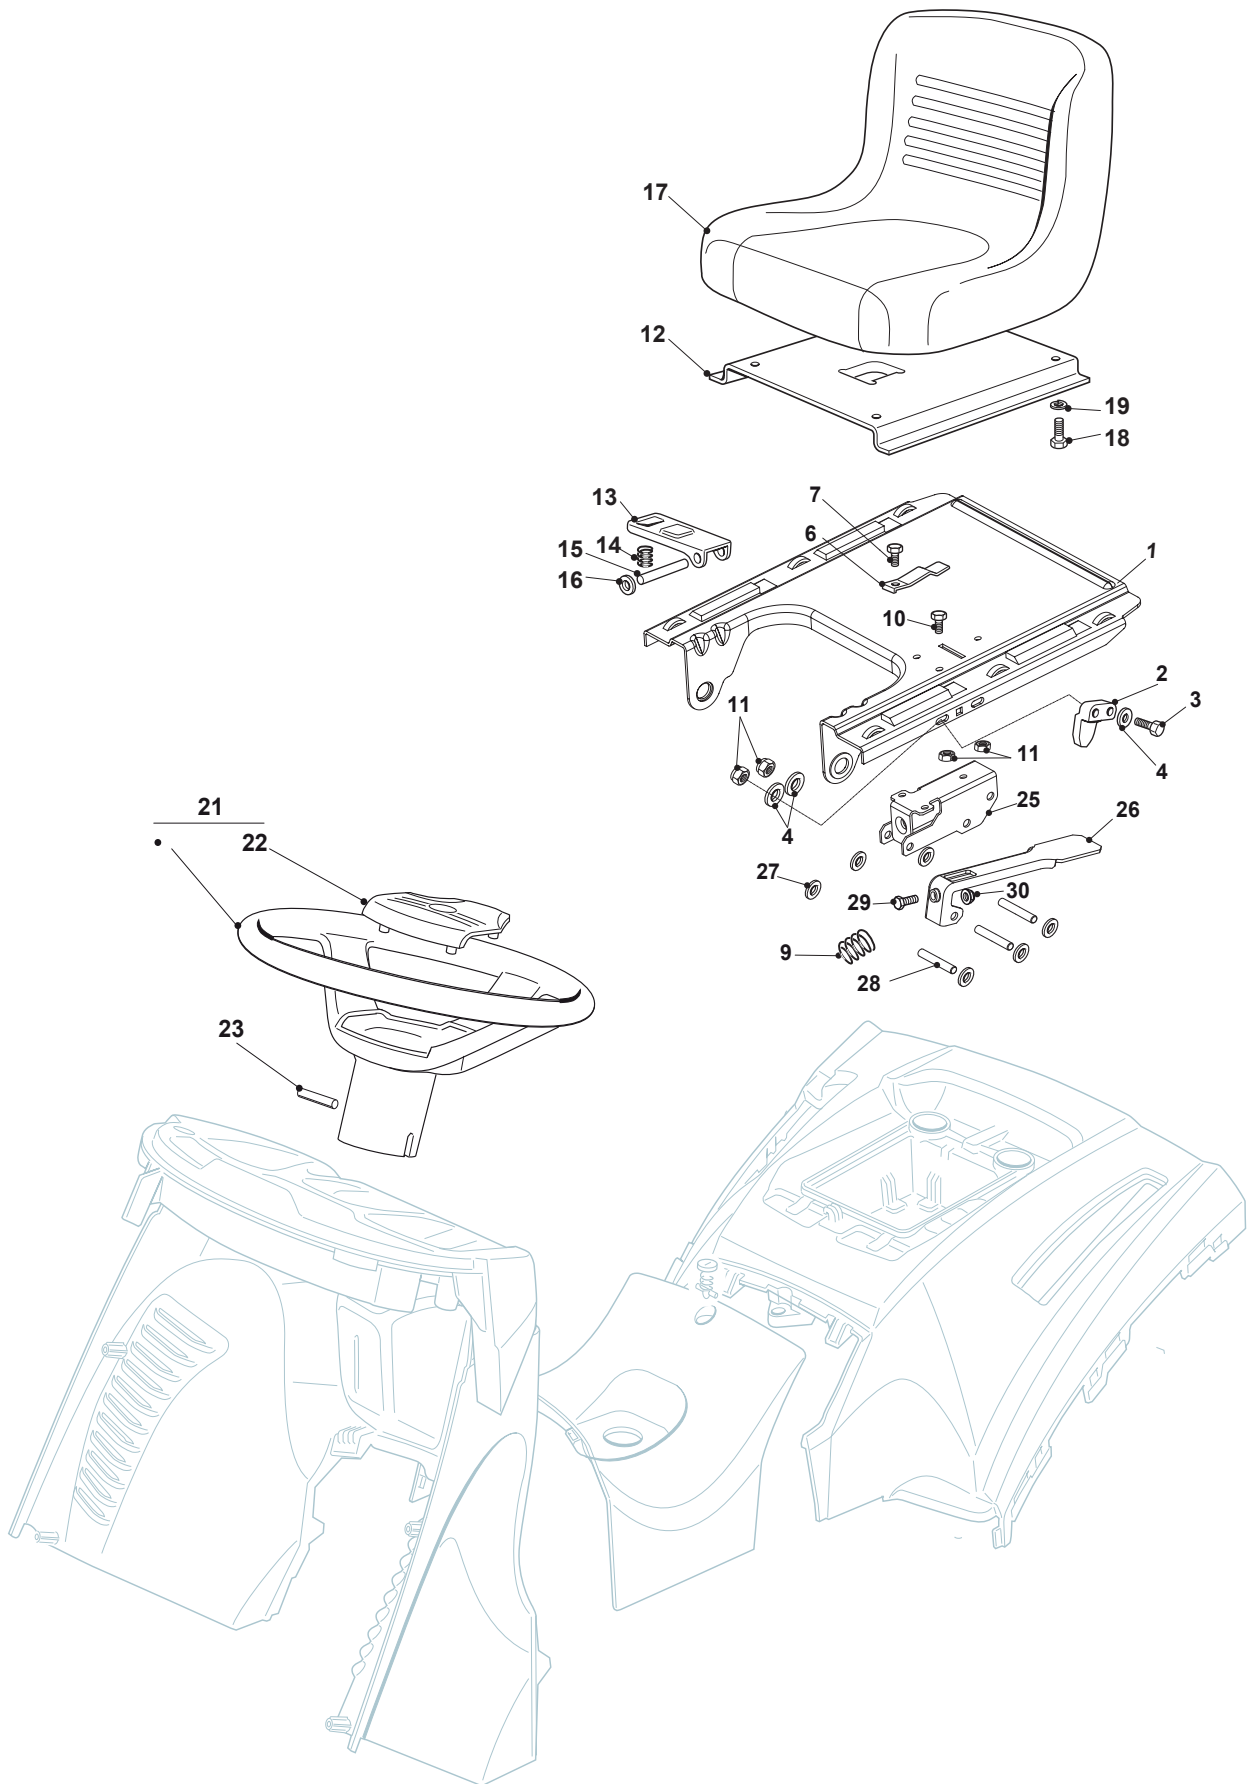

Fig.	Q.ty	Part No	Description	Notes
1	1	325785149/3	Fixed Seat Support	
2	1	325060049/0	Seat Switch Cam	
3	2	112815050/0	Screw	
4	4	112521320/0	Washer	
5	2	112154330/0	Nut	
6	1	125430203/1	Spring	
7	1	112731580/0	Screw	
9	1	125430285/0	Spring	
10	1	112789000/0	Screw	
11	1	112154330/0	Nut	
12	1	325785147/2	Seat Support	
13	1	325318109/1	Stop Lever	
14	1	125430202/1	Spring	
15	1	125510000/0	Pin	
16	2	112604897/0	Elastic Washer	
17	1	125722459/0	Seat	
18	4	112793102/0	Screw	
19	4	112583500/0	Grower	
21	1	125961214/1	Steering Wheel	
22	1	325580500/0	Cap	
23	1	112620299/0	Elastic Pin	
25	1	325774575/0	Fulcrum Clamp	
26	1	325318327/0	Lever	
27	6	112604896/0	Crown Fastener	
28	3	122517866/0	Pin	
29	1	112735661/0	Screw	
30	1	112154510/0	Nut	

Fig.	Q.ty	Part No	Description	Notes
1	1	325785149/3	Fixed Seat Support	
2	1	325060049/0	Seat Switch Cam	
3	2	112815050/0	Screw	
4	4	112521320/0	Washer	
5	2	112154330/0	Nut	
6	1	125430203/1	Spring	
7	1	112731580/0	Screw	
9	1	125430285/0	Spring	
10	1	112789000/0	Screw	
11	1	112154330/0	Nut	
12	1	325785147/2	Seat Support	
13	1	325318109/1	Stop Lever	
14	1	125430202/1	Spring	
15	1	125510000/0	Pin	
16	2	112604897/0	Elastic Washer	
17	1	125722476/0	Seat	
18	4	112793102/0	Screw	
19	4	112583500/0	Grower	
21	1	125961214/1	Steering Wheel	
22	1	325580500/0	Cap	
23	1	112620299/0	Elastic Pin	
25	1	325774575/0	Fulcrum Clamp	
26	1	325318327/0	Lever	
27	6	112604896/0	Crown Fastener	
28	3	122517866/0	Pin	
29	1	112735661/0	Screw	
30	1	112154510/0	Nut	