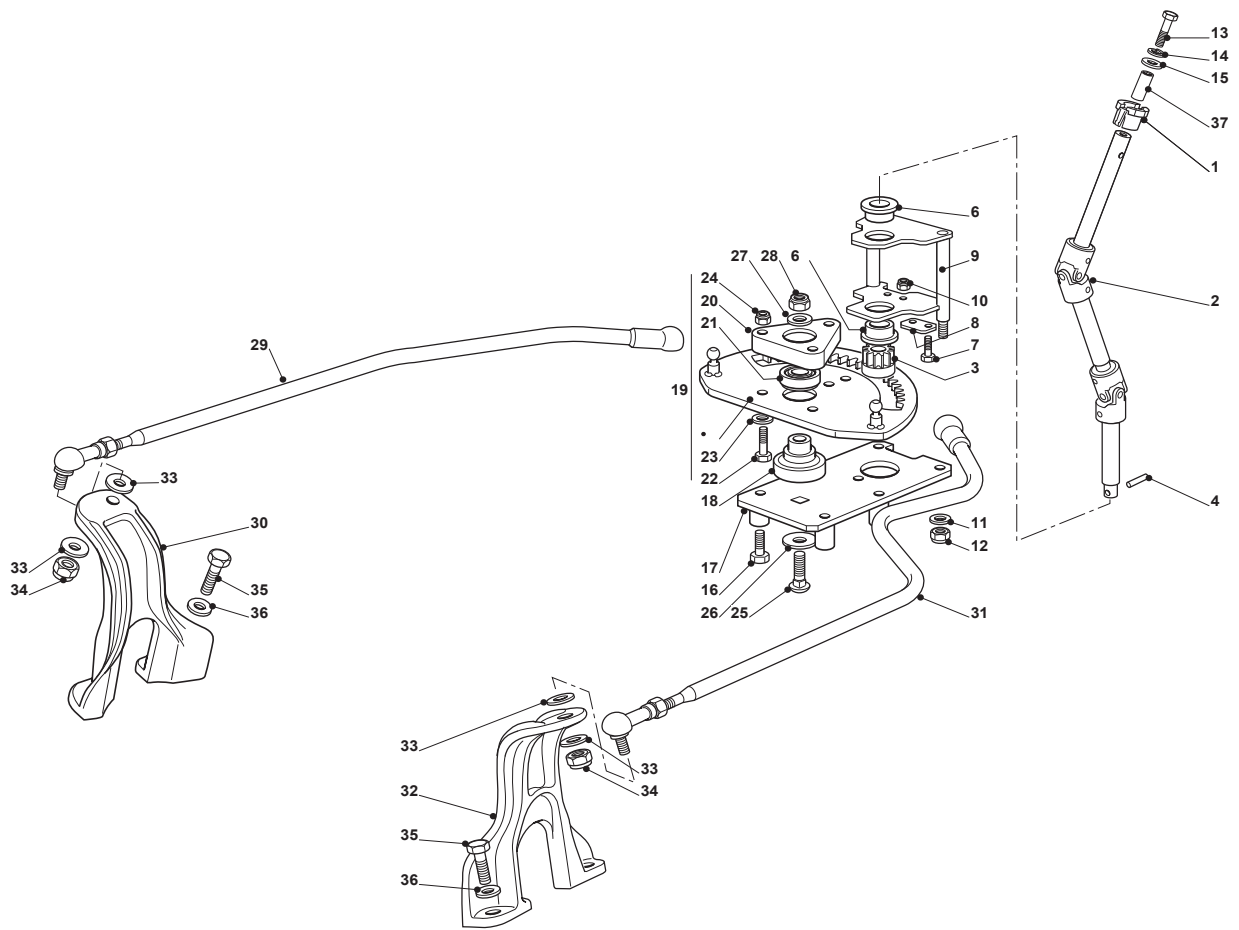

Fig.	Q.ty	Part No	Description	Notes
1	2	325038004/0	Bushing	
2	1	382543052/0	Steering Column	
2	1	382543053/0	Steering Column	
3	1	125570006/1	Pinion	
4	1	112622650/0	Dowel pin	
6	2	325038004/0	Bushing	
7	2	112788910/0	Screw	
8	1	325487000/0	Plate	
9	1	382785209/0	Support	
10	2	112154330/0	Nut	
11	2	112521360/0	Washer	
12	2	112156602/0	Nut	
13	1	112691800/0	Screw	
14	1	112583500/0	Grower	
15	1	112523060/0	Washer	
16	4	112735108/1	Screw	
17	1	382785207/0	Support	
18	1	125040641/0	Support	
19	1	382735523/0	Steering Sector	
20	1	325774453/0	Clamp	
21	1	119216047/0	Bearing	
22	3	112691100/0	Screw	
23	3	112523060/0	Washer	
24	3	112155000/0	Nut	
25	1	112819600/0	Screw	
26	1	112521395/0	Washer	
27	1	112521370/0	Washer	
28	1	112156603/0	Nut	
29	1	382000622/0	Steering Rod	
30	1	325774491/1	Bracket	
31	1	382000624/0	Steering Rod	
32	1	325774393/0	Bracket	
33	4	112522050/0	Washer	
34	2	112155700/0	Nut	
35	4	112760585/0	Screw	
36	4	112521370/0	Washer	
37	1	125160063/0	Spacer