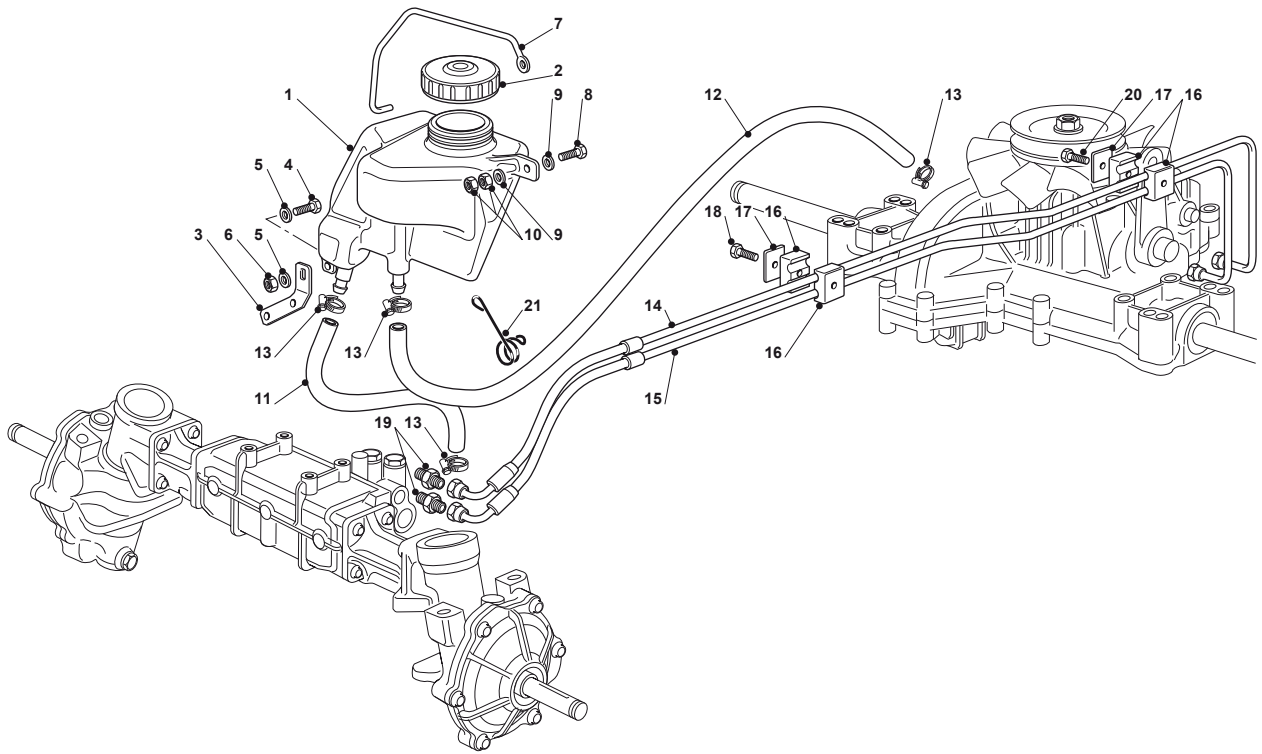

TH4X 122 HYDRO

Ride-on HEP 102-122 Transmission Ass.Y

Issue 11 - 2015

Fig.	Q.ty	Part No	Description	Notes
1	1	325735127/0	Tank	
2	1	125795002/0	Fuel Cap	
3	1	325755059/0	Bracket	
4	1	112789100/0	Screw	
5	2	112521320/0	Washer	
6	1	112154330/0	Nut	
7	1	125600085/0	Guard	
8	1	112789100/0	Screw	
9	2	112521320/0	Washer	
10	2	112154330/0	Nut	
11	1	325869076/0	Connecting Tube	
12	1	325869077/0	Connecting Tube	
13	4	118375059/0	Fair Led	
14	1	382869200/1	Oil Tube	
15	1	382869201/0	Oil Tube	
16	4	325721000/0	Support	
17	2	325547249/0	Plate	
18	1	112689515/0	Screw	
19	2	125651001/0	Tube Connection	
20	1	112674700/0	Screw	
21	1	125430239/1	Spring