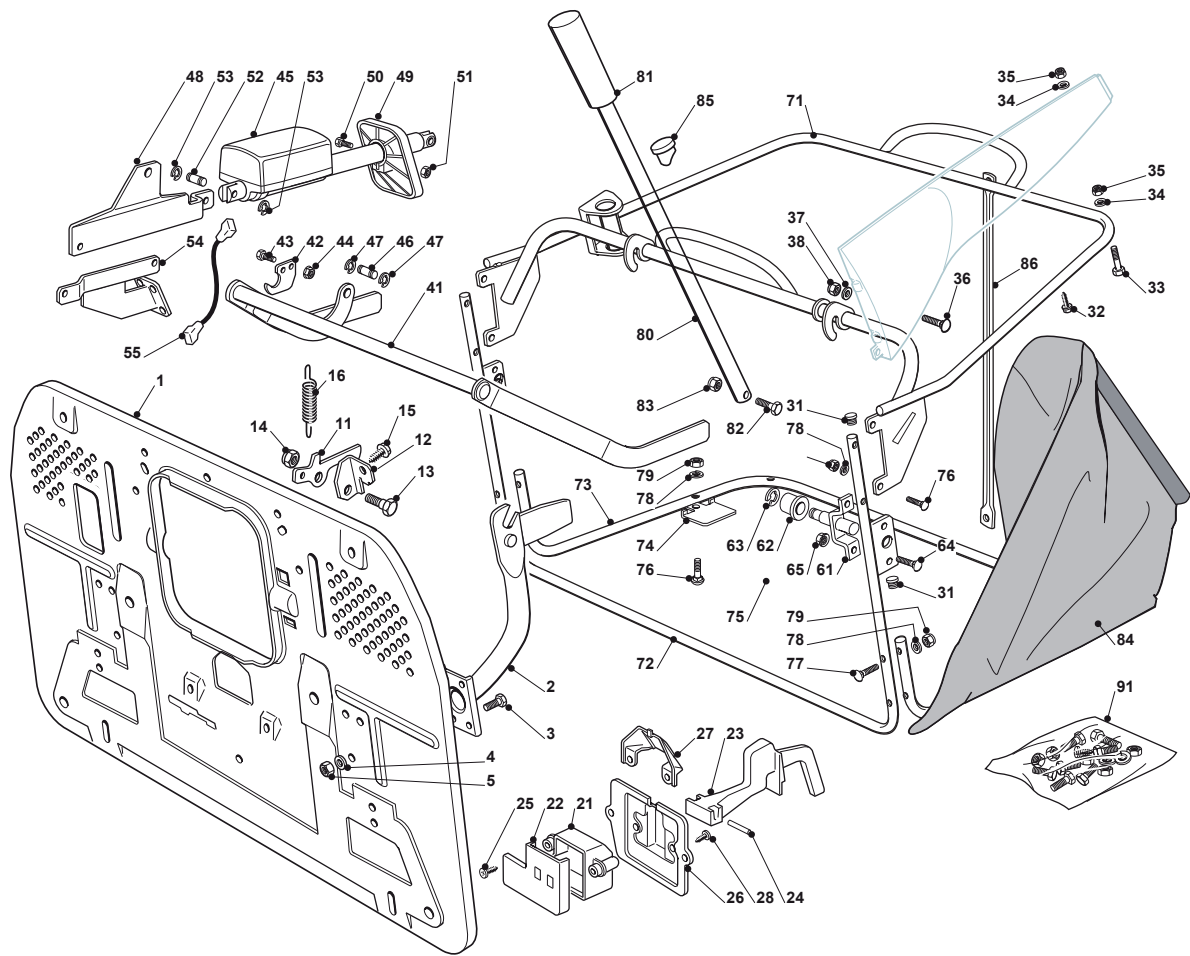

TH4X 122 HYDRO

Ride-on HEP 102-122 Grasscatcher

Issue 11 - 2015

Fig.	Q.ty	Part No	Description	Notes
75	1	382650039/0	Lower Stiffening	
75	1	382650043/0	Lower Stiffening	
76	6	112815220/0	Screw	
77	4	112815245/0	Screw	
78	10	112521330/0	Washer	
79	10	112154510/0	Nut	
80	1	125869029/1	Grasscatcher Lifting Tube	
81	1	125394508/0	Knob	
82	1	112674550/0	Screw	
83	1	112154510/0	Nut	
84	1	182105945/0	Grasscatcher	
85	1	325120232/0	Cap	
86	1	325650159/0	Rear Stiffening	
91	1	382180117/0	Outfit, Screws