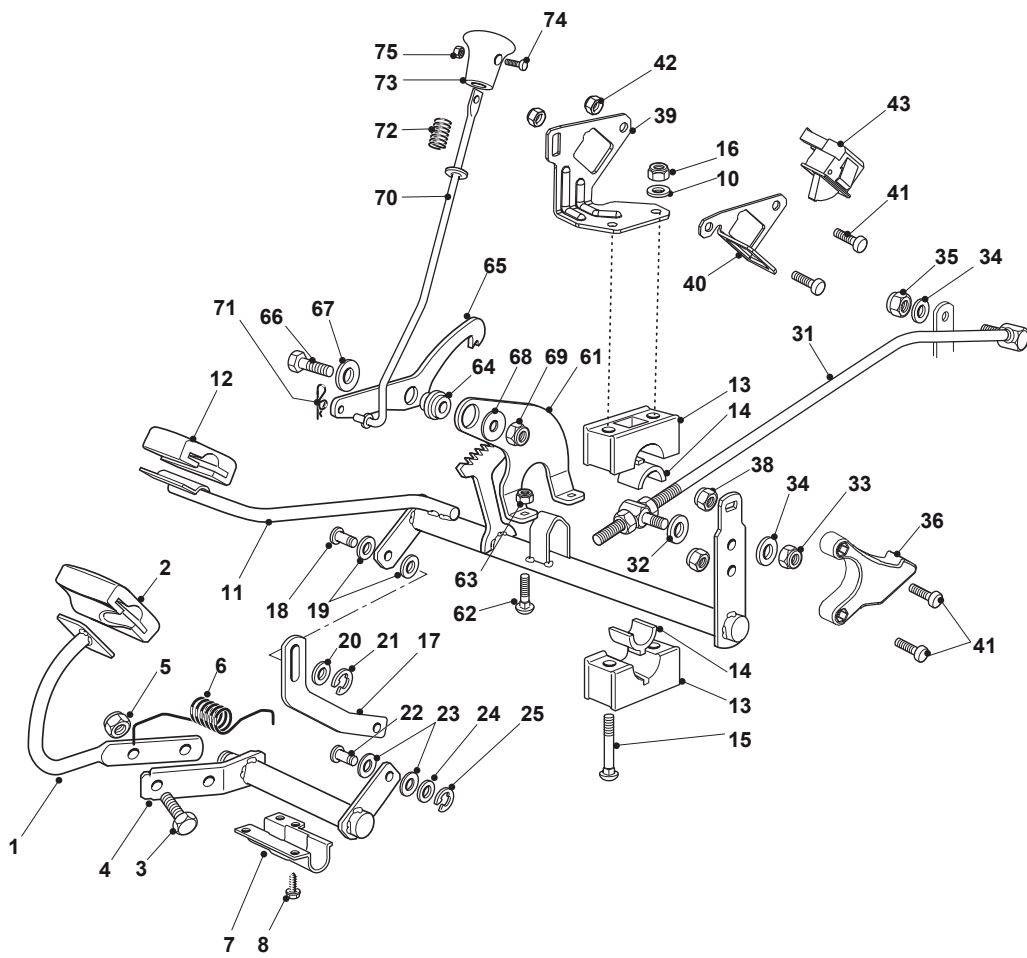

Fig.	Q.ty	Part No	Description	Notes
1	1	382500045/0	Pedal	
2	1	325110275/0	Clamp Cover	
3	2	112793301/0	Screw	
4	1	382000559/1	Axle	
5	2	112155000/0	Nut	
6	1	125430246/1	Spring	
7	1	325547133/1	Plate	
8	4	112731601/0	Screw	
10	4	112523040/0	Washer	
11	1	382000617/2	Axle	
12	1	325110274/0	Clamp Cover Front	
13	4	325785354/0	Support	
14	4	325034003/0	Brass	
15	4	112815271/0	Screw	
16	4	112154510/0	Nut	
17	1	325547207/0	Plate	
18	1	125510085/1	Pin	
19	2	325670011/0	Antifriction Washer	
20	1	112521350/0	Washer	
21	1	112000930/0	Benzing Ring	
22	1	125510085/1	Pin	
23	2	325670011/0	Antifriction Washer	
24	1	112521350/0	Washer	
25	1	112000930/0	Benzing Ring	
31	1	382000612/0	Rod	
32	1	112523060/0	Washer	
33	1	112154510/0	Nut	
34	2	112523040/0	Washer	
35	1	112154510/0	Nut	
36	1	325060050/0	Cam	
37	2	112789100/0	Screw	
38	2	112154330/0	Nut	
39	1	325755071/0	Angle Bracket	
40	1	325785479/0	Micro Switch Bracket	
41	2	112791400/0	Screw	
42	2	112292102/0	Nut	
43	1	119410614/0	Microswitch	
61	1	325774477/0	Clamp	
62	2	112815210/0	Screw	
63	2	112292102/0	Nut	
64	1	125040638/0	Bushing	
65	1	325022000/1	Hook	
66	1	112691100/0	Screw	
67	1	112523060/0	Washer	
68	1	322672152/0	Antifriction Washer	
69	1	112155000/0	Nut	
70	1	125033092/0	Feed Control Rod Tc 2000 Hydro	
71	1	124487995/0	Cotter Pin	
72	1	125430232/0	Spring	
73	1	325605002/0	Button	
74	1	112726389/0	Screw