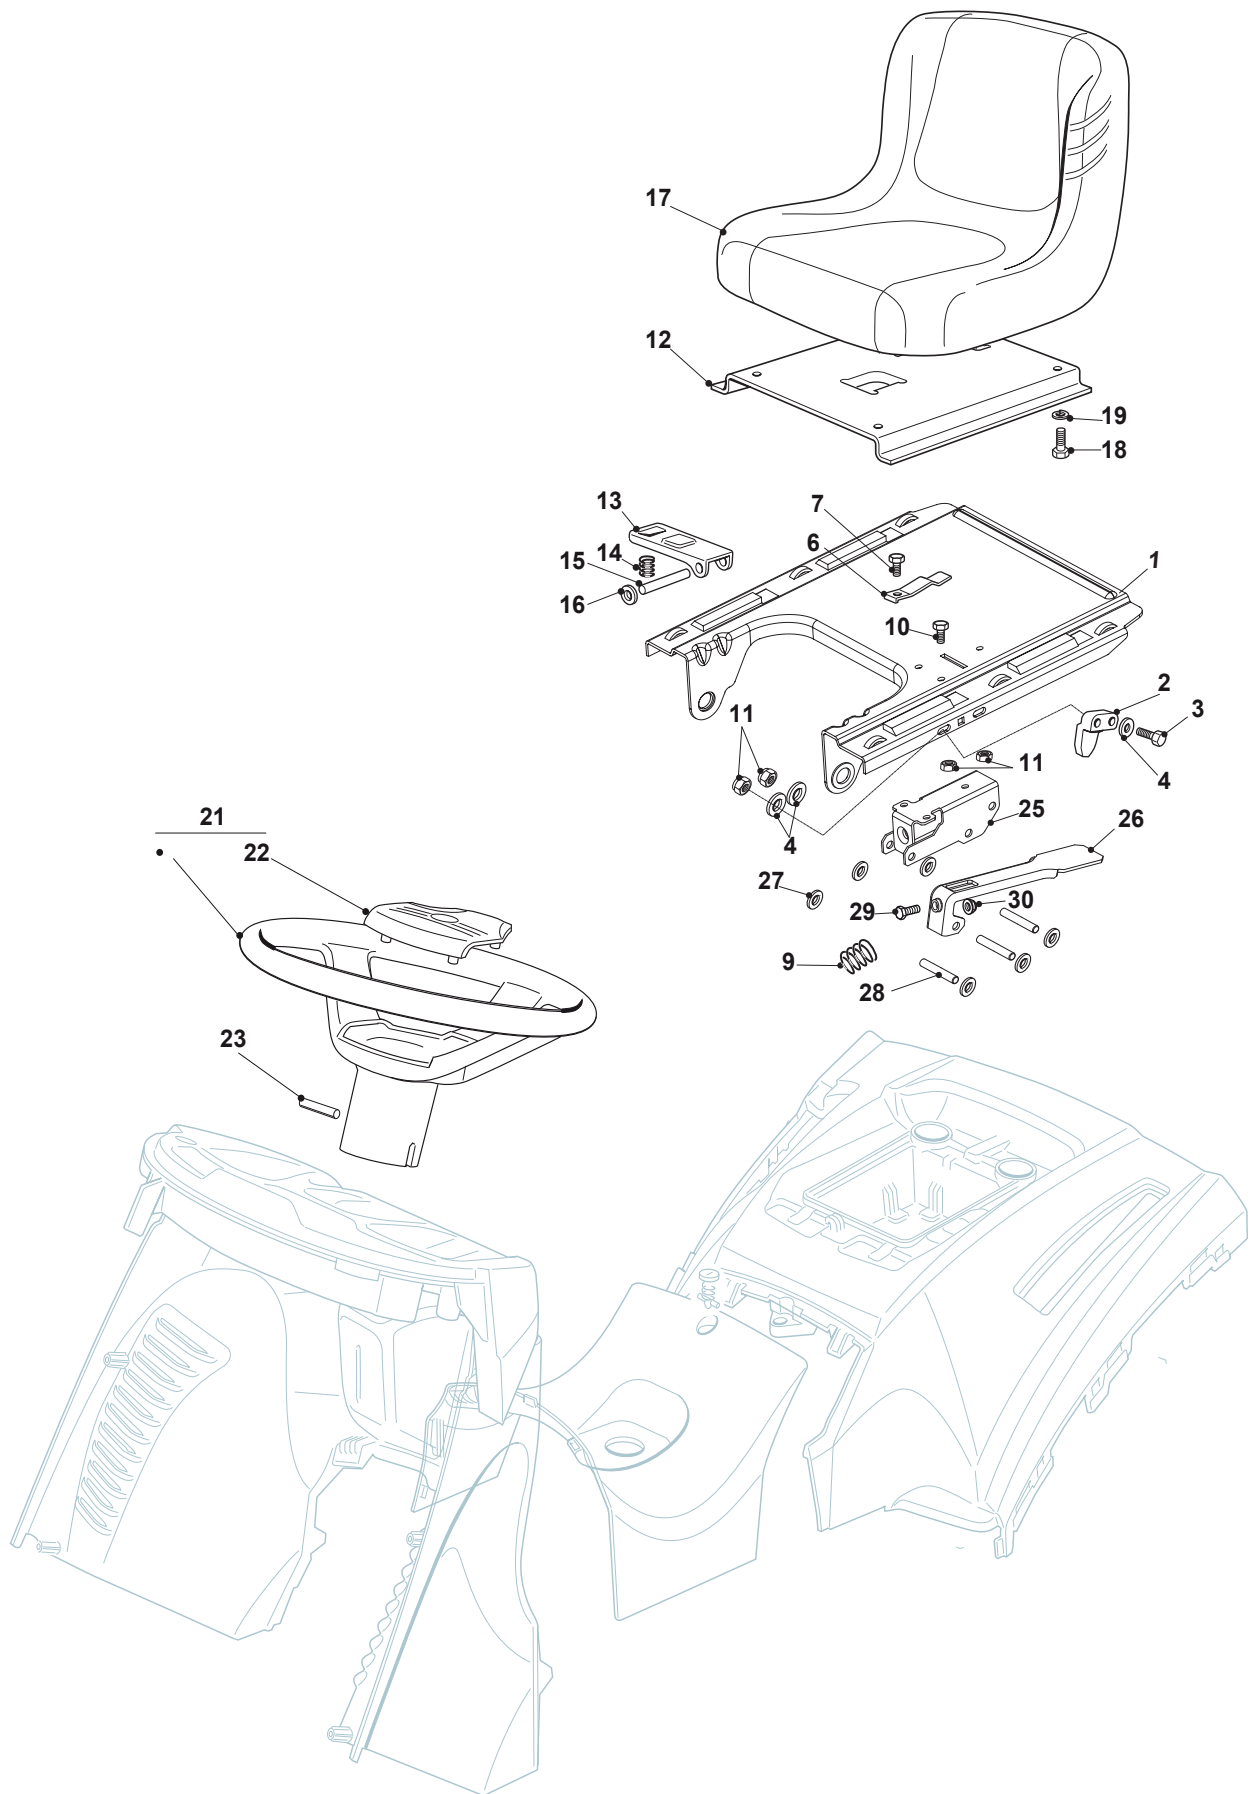

Fig.	Q.ty	Part No	Description	Notes
1	1	325785149/3	Fixed Seat Support	
2	1	325060049/0	Seat Switch Cam	
3	2	112815050/0	Screw	
4	4	112521320/0	Washer	
5	2	112154330/0	Nut	
6	1	125430203/1	Spring	
7	1	112731580/0	Screw	
9	1	125430285/0	Spring	
10	1	112789000/0	Screw	
11	1	112154330/0	Nut	
12	1	325785147/2	Seat Support	
13	1	325318109/1	Stop Lever	
14	1	125430202/1	Spring	
15	1	125510000/0	Pin	
16	2	112604897/0	Elastic Washer	
17	1	125722459/0	Seat	
18	4	112793102/0	Screw	
19	4	112583500/0	Grower	
21	1	125961214/1	Steering Wheel	
22	1	325580500/0	Cap	
23	1	112620299/0	Elastic Pin	
25	1	325774575/0	Fulcrum Clamp	
26	1	325318327/0	Lever	
27	6	112604896/0	Crown Fastener	
28	3	122517866/0	Pin	
29	1	112735661/0	Screw	
30	1	112154510/0	Nut	

Fig.	Q.ty	Part No	Description	Notes
1	1	325785149/3	Fixed Seat Support	
2	1	325060049/0	Seat Switch Cam	
3	2	112815050/0	Screw	
4	4	112521320/0	Washer	
5	2	112154330/0	Nut	
6	1	125430203/1	Spring	
7	1	112731580/0	Screw	
9	1	125430285/0	Spring	
10	1	112789000/0	Screw	
11	1	112154330/0	Nut	
12	1	325785147/2	Seat Support	
13	1	325318109/1	Stop Lever	
14	1	125430202/1	Spring	
15	1	125510000/0	Pin	
16	2	112604897/0	Elastic Washer	
17	1	125722476/0	Seat	
18	4	112793102/0	Screw	
19	4	112583500/0	Grower	
21	1	125961214/1	Steering Wheel	
22	1	325580500/0	Cap	
23	1	112620299/0	Elastic Pin	
25	1	325774575/0	Fulcrum Clamp	
26	1	325318327/0	Lever	
27	6	112604896/0	Crown Fastener	
28	3	122517866/0	Pin	
29	1	112735661/0	Screw	
30	1	112154510/0	Nut	