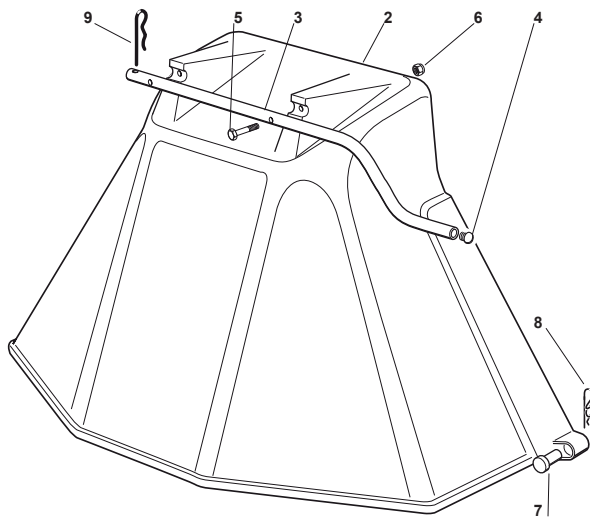

TH4X 122 HYDRO

Ride-on HEP 102-122 Optionals On Request

Issue 11 - 2015

Fig.	Q.ty	Part No	Description	Notes
2	1	382400003/1	Ejection Guard	
3	1	325869043/0	Rear Support	
4	2	118566112/0	Push Road	
5	2	112689515/0	Screw	
6	2	112154510/0	Nut	
7	2	125510022/0	Pin	
8	2	124487998/0	Cotter Pin	
9	1	124487999/0	Spring Pin	
31	2	325869079/0	Coupling Rod	
32	8	112793102/0	Screw	
33	8	112155000/0	Nut	
41	1	382033113/0	Rod	
42	1	382774265/0	Bracket Right Hitch Support	
43	1	382774267/0	Bracket Left Hitch Support	
44	2	112521395/0	Washer	
45	2	112620305/0	Elastic Pin	
46	2	125510118/0	Pin	
47	2	124487997/0	Cotter Pin	
48	1	125510021/1	Hitch Pin	
49	1	124487999/0	Spring Pin	
72	1	125140092/0	Mulching Deflector	
73	1	325394019/0	Handle	
74	1	125510077/0	Pin	
75	1	125430245/0	Spring	
76	1	112735405/0	Screw	
77	1	325280000/1	Handgrip	
78	1	125840011/1	Tie Rod	
79	2	125253004/0	Mulch.Kit Fixing Hook