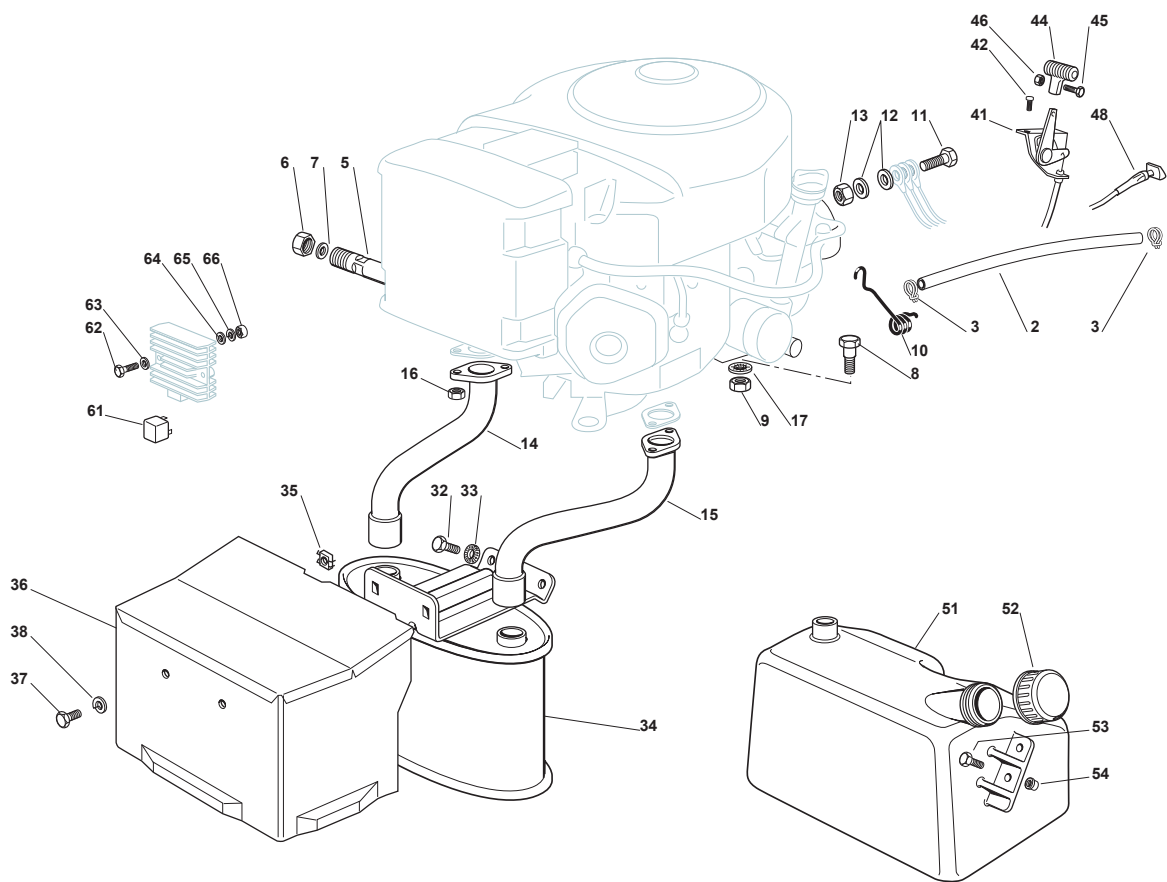

Fig.	Q.ty	Part No	Description	Notes
2	1	325869027/1	Connecting Tube	
3	2	118375051/1	Fair Led	
5	1	112735599/0	Screw	
6	1	112540260/0	Grower	
7	4	112691115/0	Screw	
8	4	112154210/0	Nut	
9	1	125598052/0	Oil Discharge Extension	
10	1	118737849/0	Plug	
11	1	118401001/1	Oil Seal	
12	1	118738221/0	Exhaust Tube Right	
13	1	118738222/0	Right Exhaust Connection	
14	1	127430562/0	Spring	
31	1	182750003/0	Muffler Assy	
32	2	112793102/0	Screw	
33	2	112540260/0	Grower	
34	2	112360425/0	Nut	
35	1	382598005/2	Muffler Protection	
36	2	112792611/0	Screw	
37	2	112583500/0	Grower	
41	1	182000201/2	Accelerator	
42	2	125943012/0	Screw	
44	1	125394501/0	Knob	
45	1	112726388/0	Screw	
46	1	112290800/0	Nut	
48	1	125090001/2	Choke Control	
51	1	125735110/3	Tank	Without Fuel Level
51	1	325735111/3	Tank	With Fuel Level
52	1	125795000/1	Fuel Cap	
53	2	112788910/0	Screw	
54	2	112500092/0	Rivet	
61	1	133567000/0	Relay	
62	2	112791500/0	Screw	
63	2	112521330/0	Washer	
64	2	112521330/0	Washer	
65	2	112582100/0	Grower	
66	2	112292100/0	Nut	