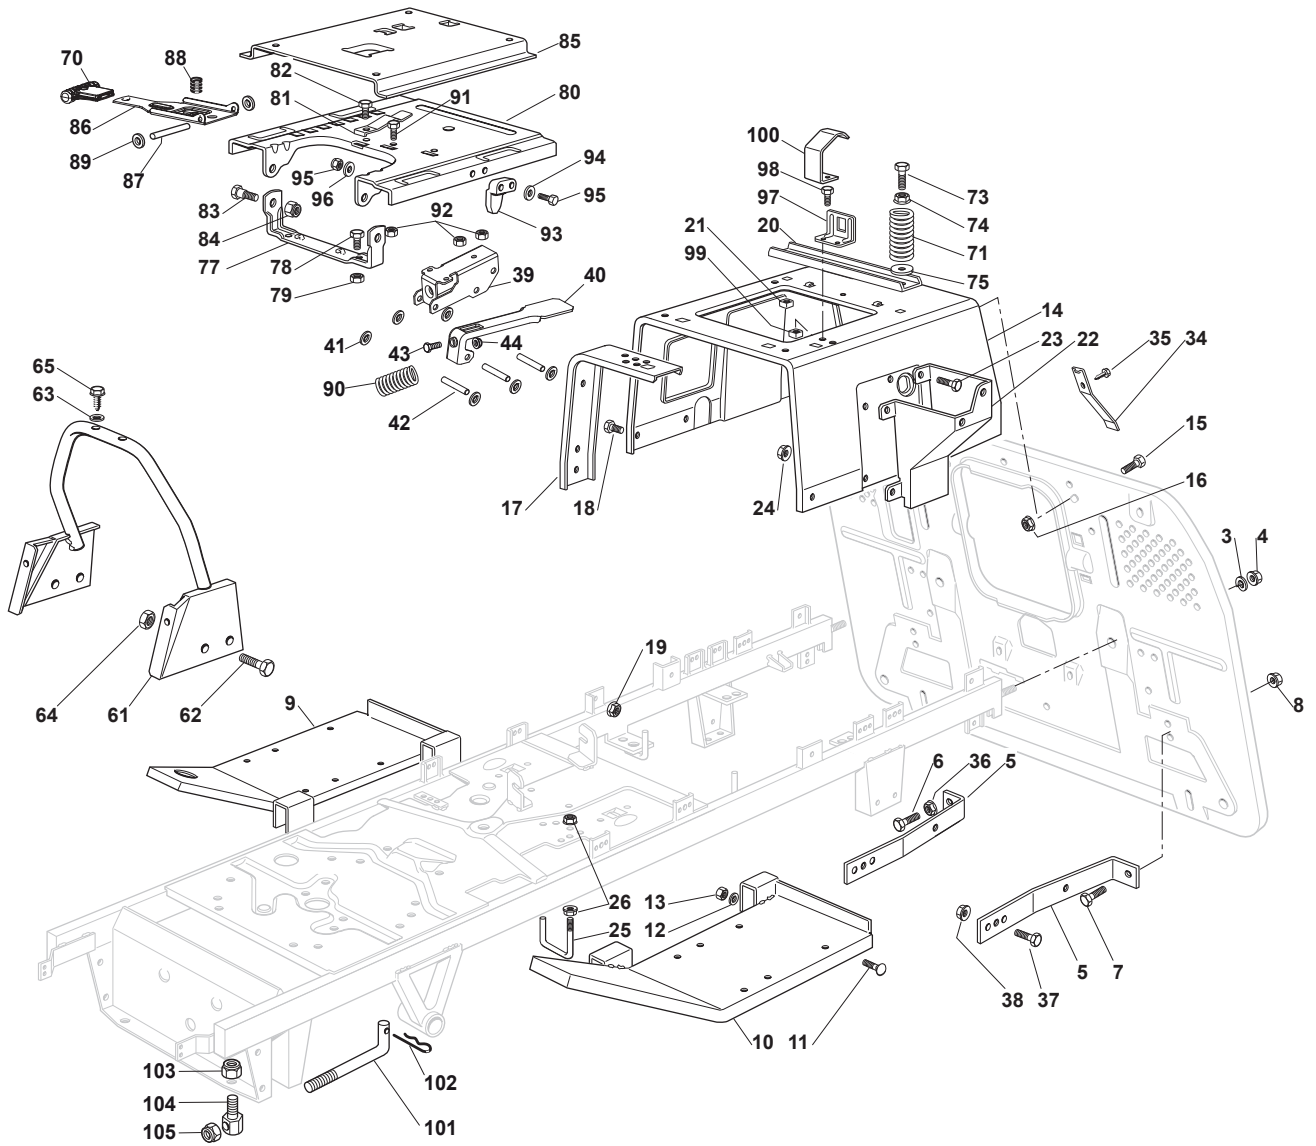

Fig.	Q.ty	Part No	Description	Notes
84	2	112155010/0	Nut	
85	1	325785147/2	Seat Support	
86	1	325318109/1	Stop Lever	
87	1	125510000/0	Pin	
88	1	125430202/1	Spring	
89	2	112604897/0	Elastic Washer	
90	1	125430285/0	Spring	
91	1	112789000/0	Screw	
92	1	112154330/0	Nut	
93	1	325060049/0	Seat Switch Cam	
94	2	112815050/0	Screw	
95	4	112521320/0	Washer	
96	2	112154330/0	Nut	
97	1	325755025/1	Bracket	
98	2	112735110/0	Screw	
99	2	112437502/0	Plate	
100	1	325430255/0	Spring	
101	2	125510119/0	Tie Rod	
102	2	124487997/0	Cotter Pin	
103	2	125510040/1	Pin	
104	2	112155000/0	Nut	
105	2	112155000/0	Nut	

Fig.	Q.ty	Part No	Description	Notes
83	2	122524970/2	Fulcrum Pin	
84	2	112155010/0	Nut	
85	1	325785147/2	Seat Support	
86	1	325318303/0	Stop Lever	
87	1	125510000/0	Pin	
88	1	125430202/1	Spring	
89	2	112604897/0	Elastic Washer	
90	1	125430285/0	Spring	
91	1	112789000/0	Screw	
92	1	112154330/0	Nut	
93	1	325060049/0	Seat Switch Cam	
94	2	112815050/0	Screw	
95	4	112521320/0	Washer	
96	2	112154330/0	Nut	
97	1	325755025/1	Bracket	
98	2	112735110/0	Screw	
99	2	112437502/0	Plate	
100	1	325430255/0	Spring	
101	2	125510119/0	Tie Rod	
102	2	124487997/0	Cotter Pin	
103	2	125510040/1	Pin	
104	2	112155000/0	Nut	
105	2	112155000/0	Nut	