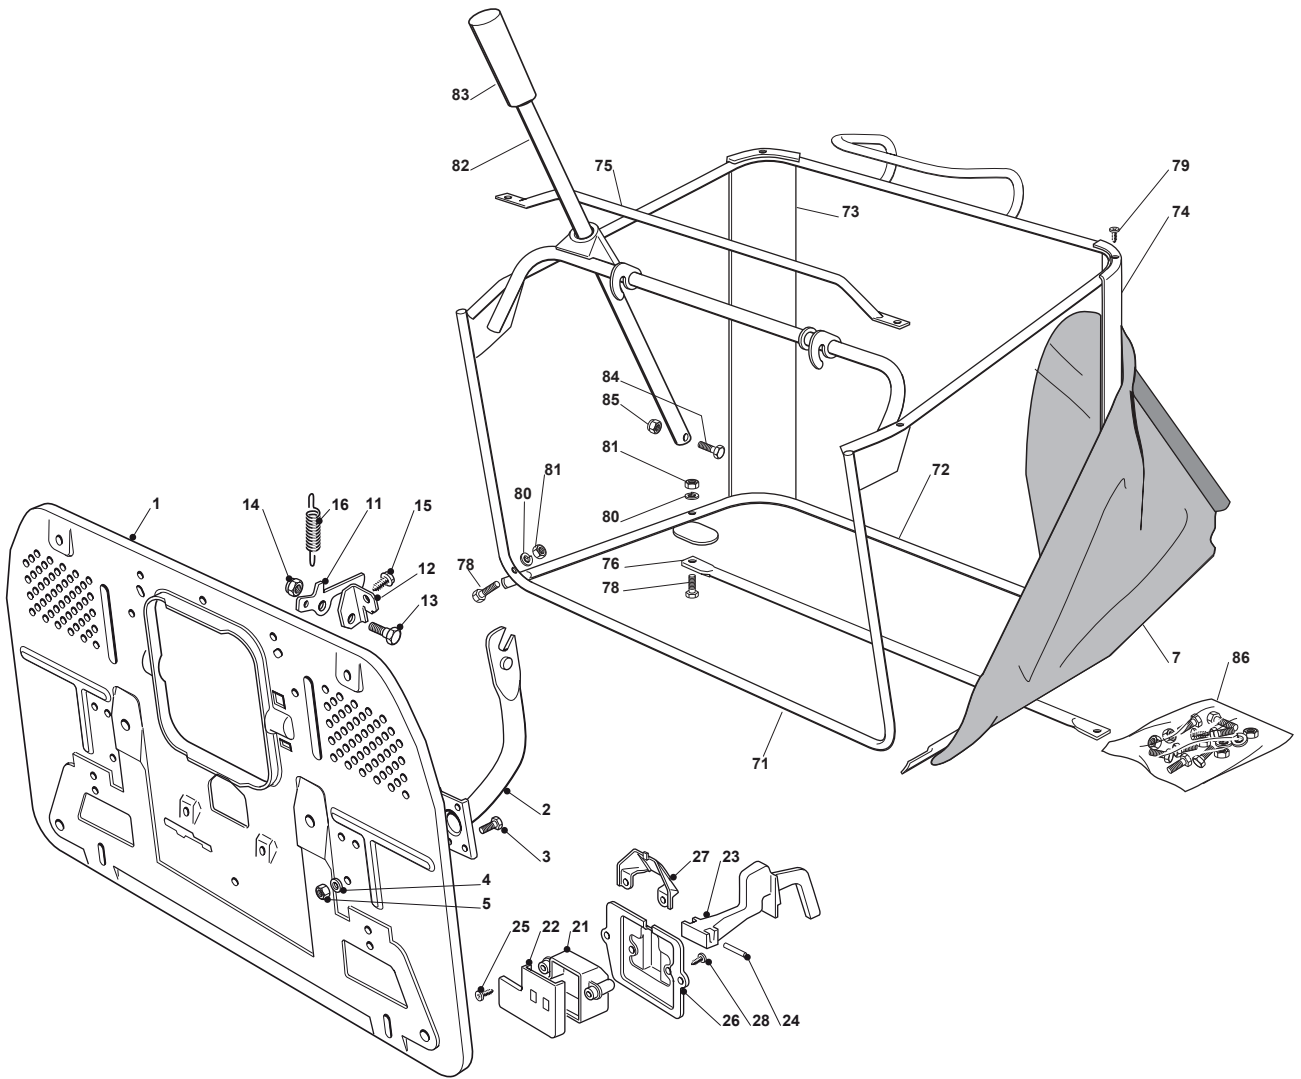

Fig.	Q.ty	Part No	Description	Notes
1	2	125033060/0	Washing Cutting Deck Connection	
2	2	119035000/0	Or Ring	
3	2	112500030/0	Rivet	
9	1	382108016/1	Conveyor	
10	2	325774373/0	Clamp	
11	1	325060144/0	Right Belt Protection Carter	
12	1	325060145/0	Left Belt Protection	
13	2	325774267/0	Clamp	
14	2	325774423/0	Clamp	
15	1	325774425/0	Clamp	
16	1	325774421/0	Clamp	