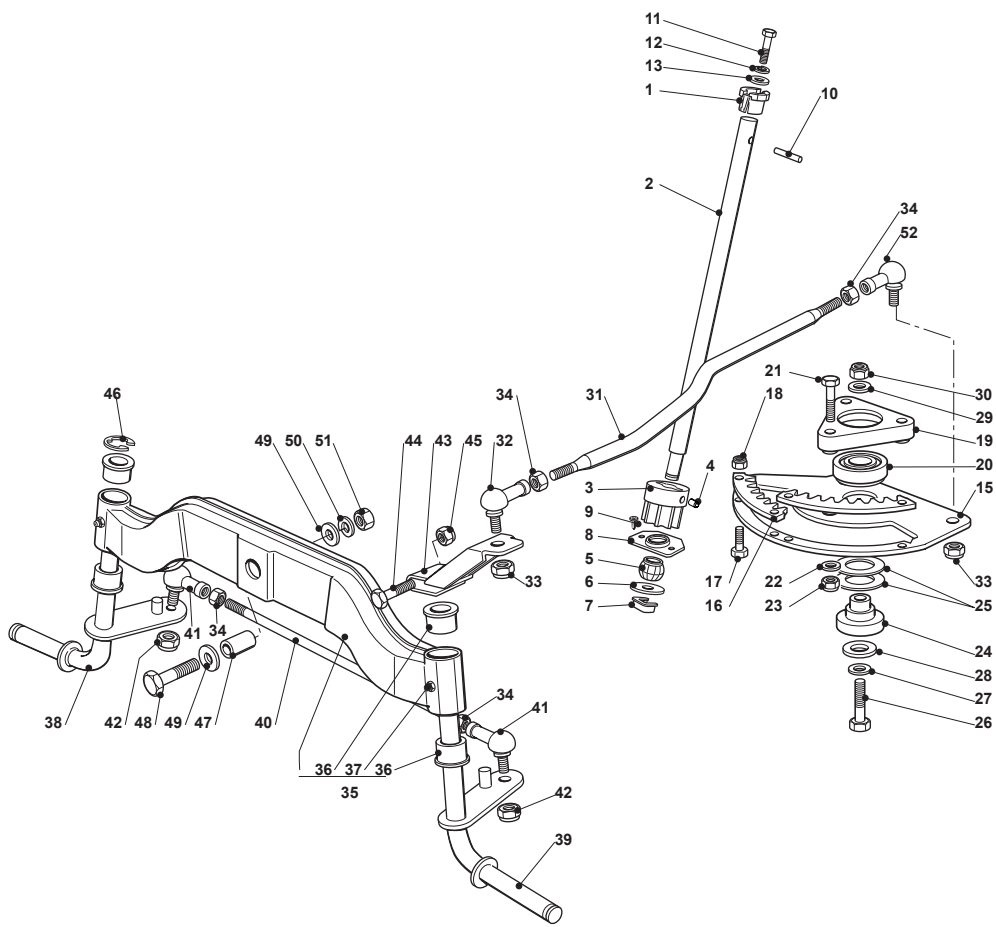

Fig.	Q.ty	Part No	Description	Notes
83	2	122524970/2	Fulcrum Pin	
84	2	112155010/0	Nut	
85	1	325785147/2	Seat Support	
86	1	325318303/0	Stop Lever	
87	1	125510000/0	Pin	
88	1	125430202/1	Spring	
89	2	112604897/0	Elastic Washer	
90	1	125430285/0	Spring	
91	1	112789000/0	Screw	
92	1	112154330/0	Nut	
93	1	325060049/0	Seat Switch Cam	
94	2	112815050/0	Screw	
95	4	112521320/0	Washer	
96	2	112154330/0	Nut	
97	1	325755025/1	Bracket	
98	2	112735110/0	Screw	
99	2	112437502/0	Plate	
100	1	325430255/0	Spring	
101	2	125510119/0	Tie Rod	
102	2	124487997/0	Cotter Pin	
103	2	125510040/1	Pin	
104	2	112155000/0	Nut	
105	2	112155000/0	Nut	

Fig.	Q.ty	Part No	Description	Notes
1	1	325038004/0	Bushing	
2	1	125520010/0	Steering Column	
3	1	125570004/0	Pinion	
4	1	112714300/0	Dowel	
5	1	325743000/0	Joint	
6	1	112521370/0	Washer	
7	1	112436030/0	Plate	
8	1	325785213/1	Support	
9	2	112729601/1	Screw	
10	1	112620250/0	Pin	
11	1	112691800/0	Screw	
12	1	112583500/0	Grower	
13	1	112523060/0	Washer	
15	1	325735523/0	Steering Sector	
16	2	325150000/0	Rack	
17	4	112791213/1	Screw	
18	4	112154510/0	Nut	
19	1	325774453/0	Clamp	
20	1	119216047/0	Bearing	
21	3	112691100/0	Screw	
22	3	112523060/0	Washer	
23	3	112155000/0	Nut	
24	1	125510120/0	Support	
25	2	322672153/0	Antifriction Washer	
26	1	112692395/0	Screw	
27	1	112523080/0	Washer	
28	1	112521390/0	Washer	
29	1	112523080/0	Washer	
30	1	112156602/0	Nut	
31	1	125033003/1	Steering Rod	
32	2	122746600/0	Joint	
32	2	122746616/0	Joint	
33	2	122746609/0	Joint	
34	4	112156602/0	Nut	
35	1	382034001/3	Equalizer With Bush And Lubricator	
36	4	125034002/1	Bushing	
37	2	112379511/0	Grease Dispenser	
38	1	382230349/0	Right Stub Axle	
39	1	382230348/0	Left Stub Axle	
40	1	325840001/0	Tie Rod	
41	2	122746616/0	Joint	
42	2	112156602/0	Nut	
43	1	382318101/0	Lever Ass.Y	
44	1	112691700/0	Screw	
45	1	112155000/0	Nut	
46	1	112001000/0	Benzing Ring	
47	1	125160005/0	Spacer	
48	1	112694100/0	Screw	
49	2	112521390/0	Washer	
50	1	112587900/0	Grower	
51	1	112295800/0	Nut	