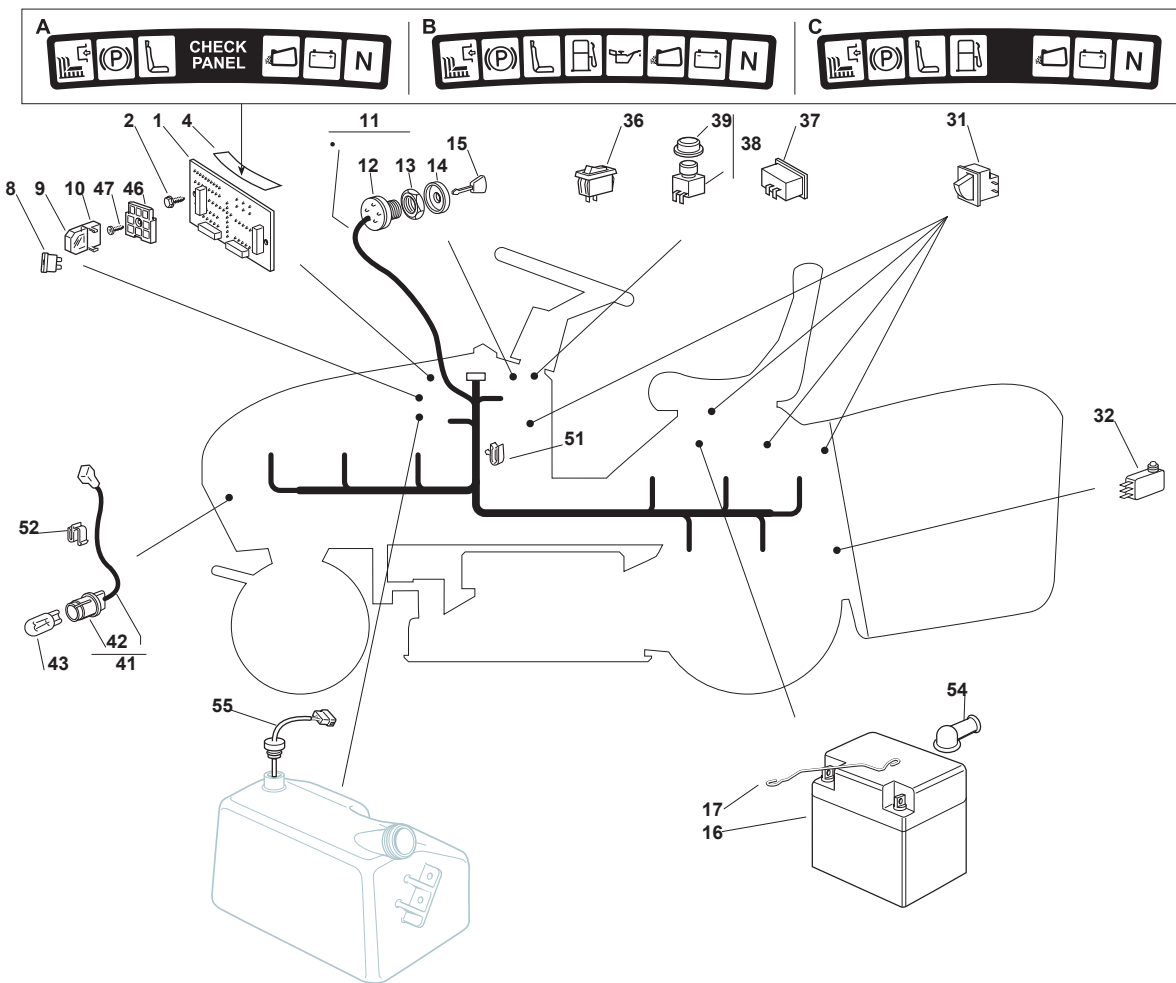

Fig.	Q.ty	Part No	Description	Notes
1	1	125722441/0	Electronic Card	
2	3	112735105/0	Screw	
4	1	125420005/0	Check Control (B)	for B&S 20-24Hp and Kawasaki Engine
4	1	125420007/0	Check Control (C)	for Honda Engine
4	1	125420004/0	Check Control (A)	for B&S and GGP Engine
8	1	133340036/0	Fuse 25 A	
8	1	133340040/0	Fuse 10 A	
9	2	133215000/0	Cover	
10	2	133500007/0	Fuse Carrier	
11	1	182040207/0	Cables Ass.Y	for Honda Engine
11	1	182040206/0	Cables Ass.Y	for B&S-GGP-Kawasaki Engine
12	1	118450065/1	Starting Switch	
13	1	118400861/0	Screwed Ring	
14	1	118565351/0	Screwed Ring Protection	
15	1	118210016/1	Starting Key	
16	1	118120002/1	Battery	
17	1	125430230/0	Spring	
31	3	119410615/0	Microswitch	
32	1	119410605/1	Microswitch	
36	1	118450060/1	Headlight Interrupt. Cre1116-0	
37	1	9400-0384-01	Hour Counter	
38	1	118450067/0	Switch	
39	1	118203852/0	Cap	
41	1	182040070/0	Cables Ass.Y	
42	2	133500030/0	Lamp Holder	
43	2	118459100/0	Lamp For Lights	
46	1	133500010/1	Plate	
47	1	112735170/0	Screw	
51	5	133320506/0	Fairlead	
52	1	133320504/0	Fairlead	
54	1	118564864/1	Protection