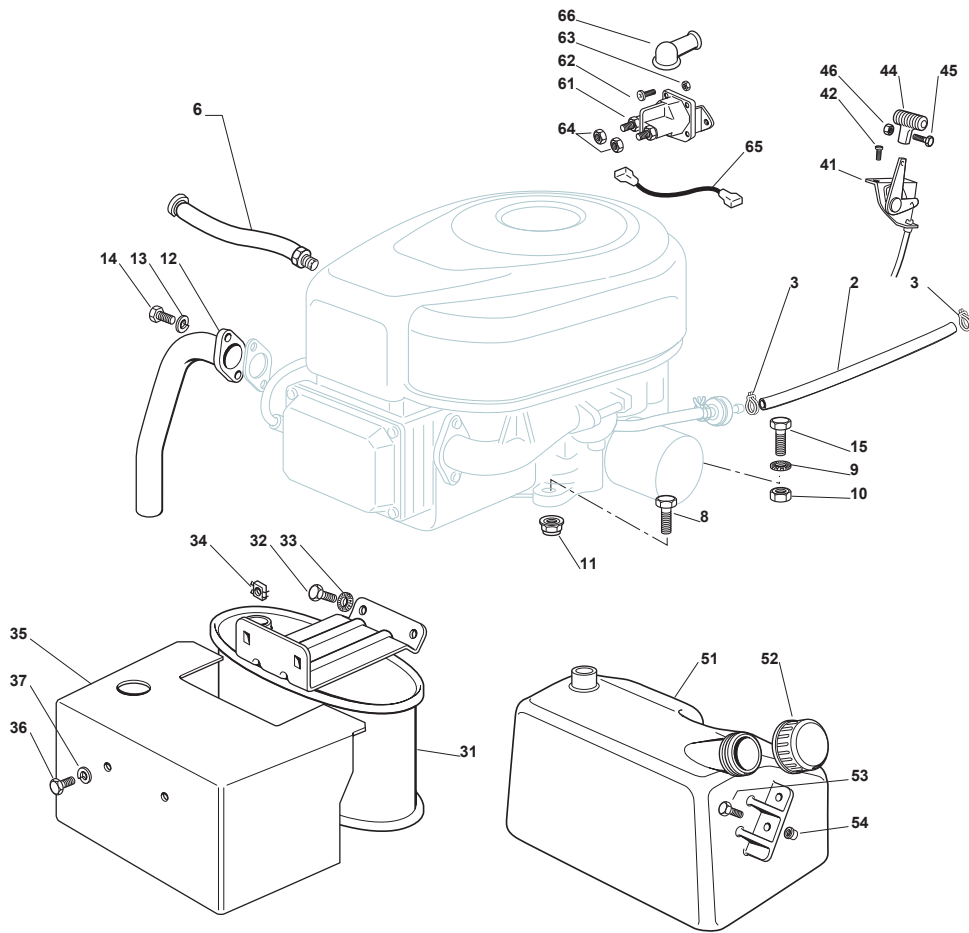

Fig.	Q.ty	Part No	Description	Notes
70	1	125033091/0	Rod	
71	1	124487995/0	Cotter Pin	
72	1	125430232/0	Spring	
73	1	325605002/0	Button	
74	1	112726389/0	Screw	
75	1	112290800/0	Nut	
76	1	325060050/0	Cam	
77	1	112789100/0	Screw	
78	2	112154330/0	Nut	
79	2	325755071/0	Angle Bracket	
80	1	325785479/0	Micro Switch Bracket	
81	2	112791400/0	Screw	
82	2	112292102/0	Nut	
83	1	119410614/0	Microswitch	

Fig.	Q.ty	Part No	Description	Notes
2	1	325869016/1	Connecting Tube	
3	2	118375051/1	Fair Led	
4	1	118738224/0	Exhaust Conn. Tube	
5	2	112583500/0	Grower	
6	2	112735530/0	Screw	
7	1	112691115/0	Screw	
8	1	112540260/0	Grower	
9	1	112154210/0	Nut	
12	1	1134-5827-01	Oil Drain Assy	
14	2	112793102/0	Screw	
15	2	112540260/0	Grower	
16	1	182750010/0	Muffler	
17	2	112360425/0	Nut	
18	1	382598009/2	Muffler Protection	
19	2	112792611/0	Screw	
20	2	112583500/0	Grower	
24	3	112154210/0	Nut	
25	3	112691100/0	Screw	
41	1	182000200/1	Throttle Cable	
42	2	125943012/0	Screw	
44	1	325592000/0	Knob	
45	1	112726388/0	Screw	
46	1	112290800/0	Nut	
51	1	125735110/3	Tank	Without Fuel Level
52	1	125795000/1	Fuel Cap	
53	2	112788910/0	Screw	
54	2	112500092/0	Rivet	
61	1	118736110/0	Starter Relay	
62	2	112791011/0	Screw	
63	2	112292102/0	Nut	
64	2	112360352/0	Nut	
65	1	125065017/0	Cable	
66	1	118564861/1	Protection	