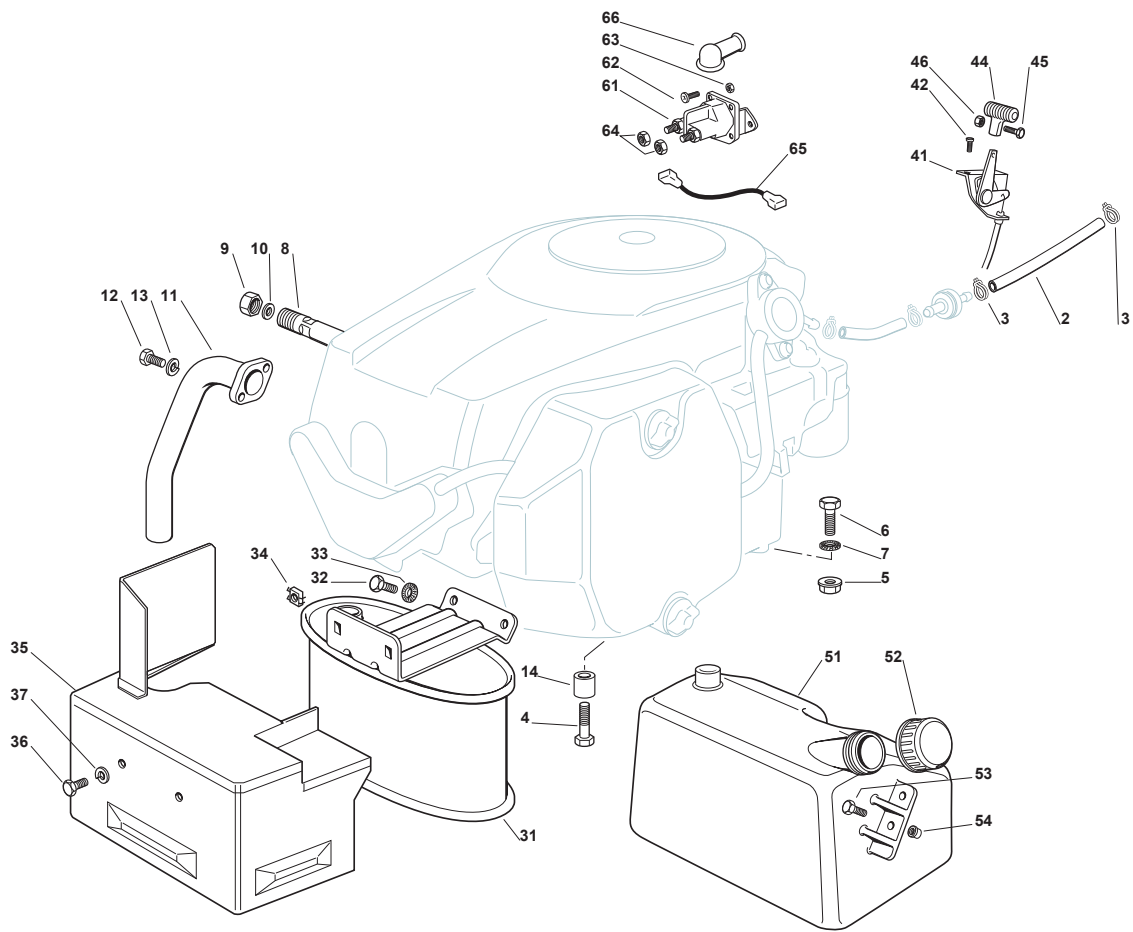

Fig.	Q.ty	Part No	Description	Notes
2	1	325869033/1	Fuel Tube	
3	2	118375051/1	Fair Led	
5	1	127598061/1	Oil Discharge Extension	
6	1	118737849/0	Plug	
7	1	118401001/1	Oil Seal	
8	4	125510028/1	Pin	
9	4	112154210/0	Nut	
10	1	127430561/0	Spring	
11	1	112691115/0	Screw	
12	2	112521350/0	Washer	
13	1	112293201/0	Nut	
14	1	118738243/0	Exhaust Discharge Tube Right	
15	1	118738244/0	Exhaust Discharge Tube Left	
16	4	112293201/0	Nut	
17	1	112540260/0	Grower	
32	2	112793102/0	Screw	
33	2	112540260/0	Grower	
34	1	182750003/0	Muffler Assy	
35	2	112360425/0	Nut	
36	1	382598051/0	Guard	
37	2	112792611/0	Screw	
38	2	112583500/0	Grower	
41	1	182000219/0	Accelerator	
42	2	125943012/0	Screw	
44	1	125394501/0	Knob	
45	1	112726388/0	Screw	
46	1	112290800/0	Nut	
48	1	125090007/0	Choke Control	
51	1	125735110/3	Tank	Without Fuel Level
51	1	325735111/3	Tank	With Fuel Level
52	1	125795000/1	Fuel Cap	
53	2	112788910/0	Screw	
54	2	112500092/0	Rivet	
61	1	133567000/0	Relay	
62	2	112791500/0	Screw	
63	2	112521330/0	Washer	
64	2	112521330/0	Washer	
65	2	112582100/0	Grower	
66	2	112292100/0	Nut	