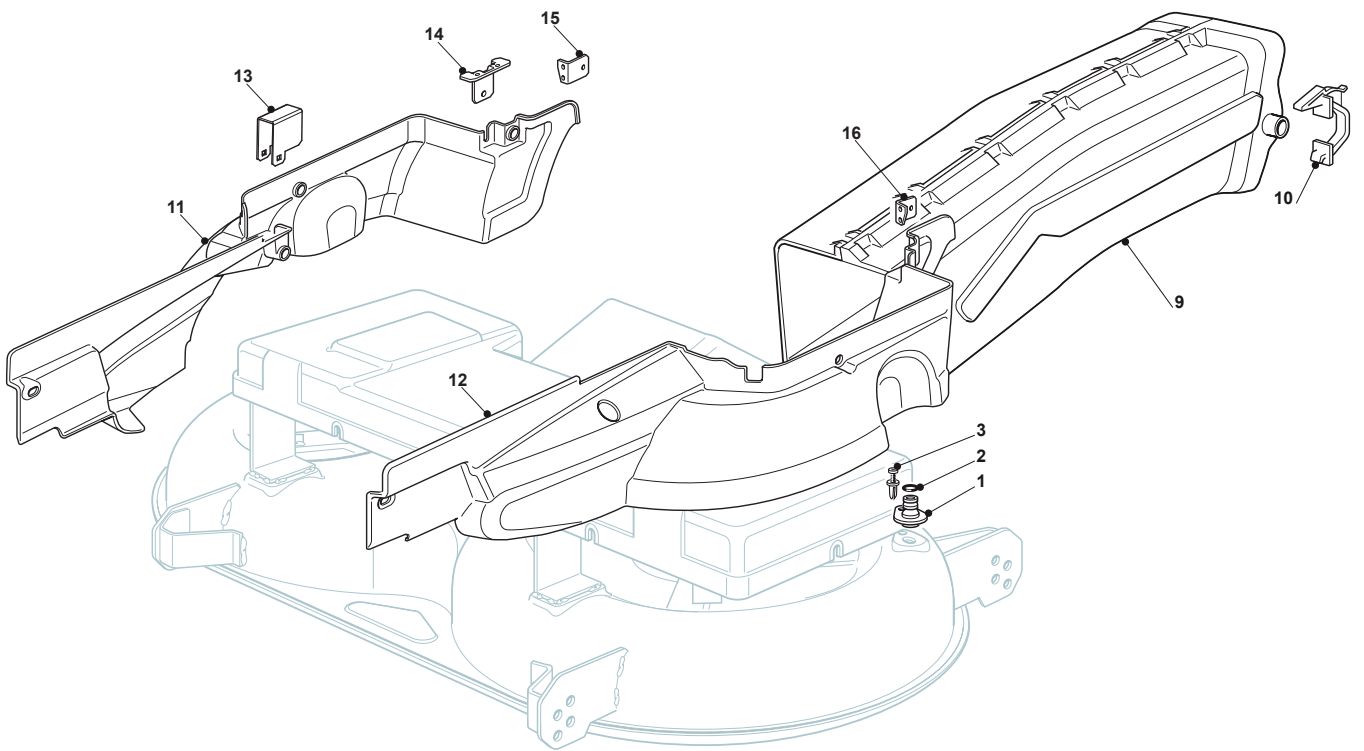

Fig.	Q.ty	Part No	Description	Notes
1	1	382564131/0	Cutting Plate Black	
1	1	382564132/0	Cutting Plate Red	
1	1	382564133/0	Cutting Plate Yellow	
2	2	125033060/0	Washing Cutting Deck Connection	
3	2	119035000/0	Or Ring	
4	2	112500030/0	Rivet	
8	1	382207200/1	Flange Assy	
9	1	382207201/2	Support Shaft Tc	
10	1	125020800/1	Main Blade Shaft	
11	1	125020801/2	Secondary Blade Shaft	
13	4	119216032/0	Bearing	
14	2	325160501/0	Dust Cover Disc	
15	2	112609260/0	Seeger	
16	6	112818700/0	Screw	
17	6	112154210/0	Nut	
18	2	125463200/0	Blade Hub	
19	2	112139100/0	Feather, Crankshaft Ø 22	
20	1	182004348/0	Right Mulching Blade	
21	1	182004347/0	Left Blade Mulching, Winged	
22	2	122160400/0	Elastic Disc	
23	2	112523080/0	Washer	
24	1	112735694/0	Screw	
25	1	112735695/1	Screw	
26	2	182700003/0	Anti Scalp Wheel	
27	2	125510072/0	Pin	
28	2	112692050/0	Screw	
29	2	112523060/0	Washer	
30	2	112293201/0	Nut	
31	2	182700004/0	Anti Scalp Wheel	
32	2	125510121/0	Pin	
33	2	122450115/0	Spring	
34	2	112000930/0	Benzing Ring	
41	1	182004341/1	Right Blade, Winged	
42	1	182004340/1	Left Blade, Winged	
51	1	325140100/0	Deflector	
52	2	112815210/0	Screw	
53	2	125038002/1	Bushing	
54	2	112154510/0	Nut	
1	1	382564153/0	Cutting Plate Grey	