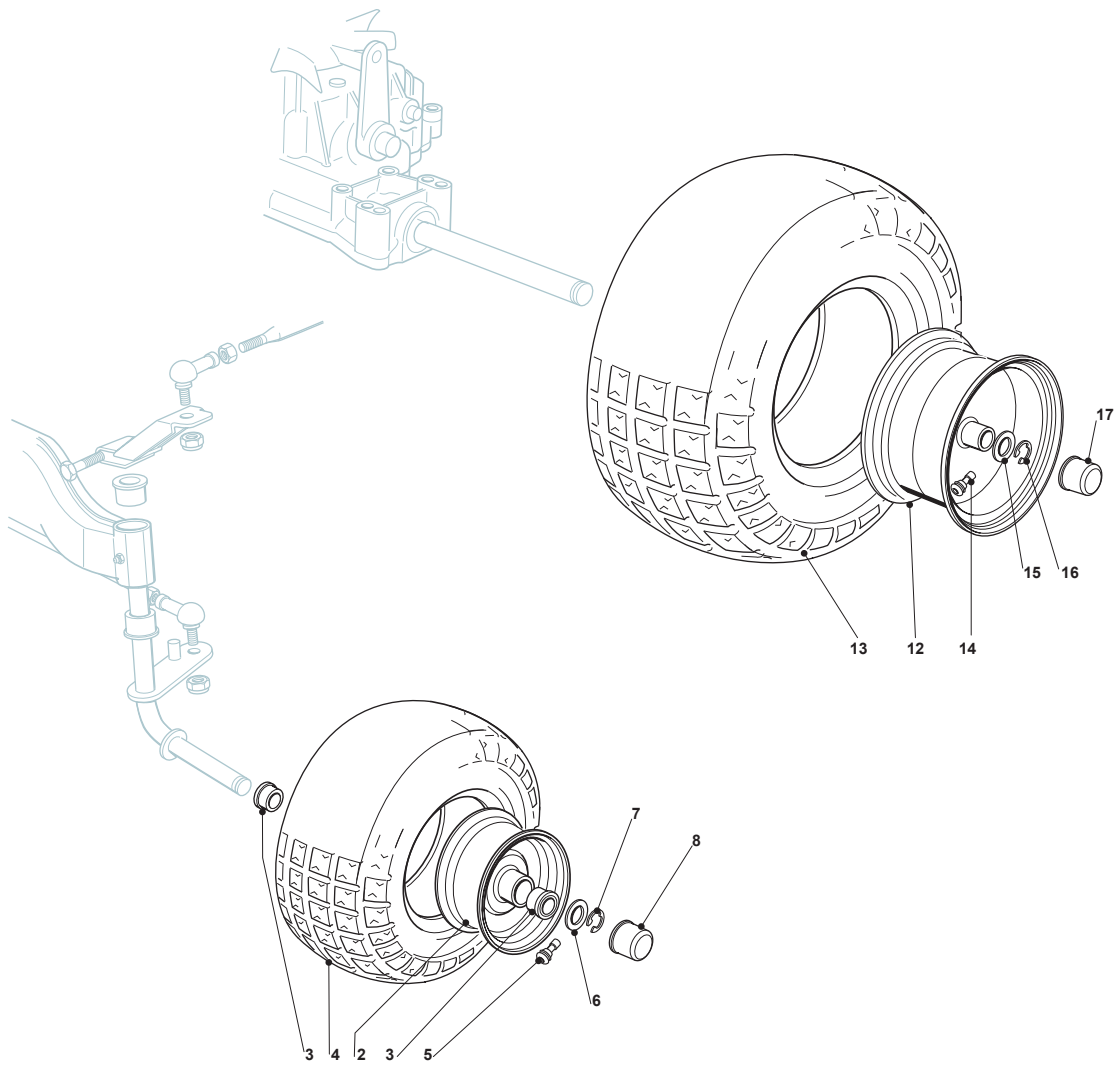

Fig.	Q.ty	Part No	Description	Notes
2	2	182000590/1	Rimm	
3	4	125122200/2	Bearing	
4	2	125590020/0	Tyre	
5	2	125950000/0	Valve	
6	2	125670005/1	Washer	
7	2	112001000/0	Benzing Ring	
8	2	122110230/0	Hub Cover	
12	2	182000592/0	Rear Wheel Rimm	
13	2	125590022/0	Tyre	
14	2	125950000/0	Valve	
15	2	125670005/1	Washer	
16	2	112001010/0	Benzing Ring	
17	2	122110230/0	Hub Cover	
8	2	322110239/0	Hub Cover	
17	2	322110239/0	Hub Cover	