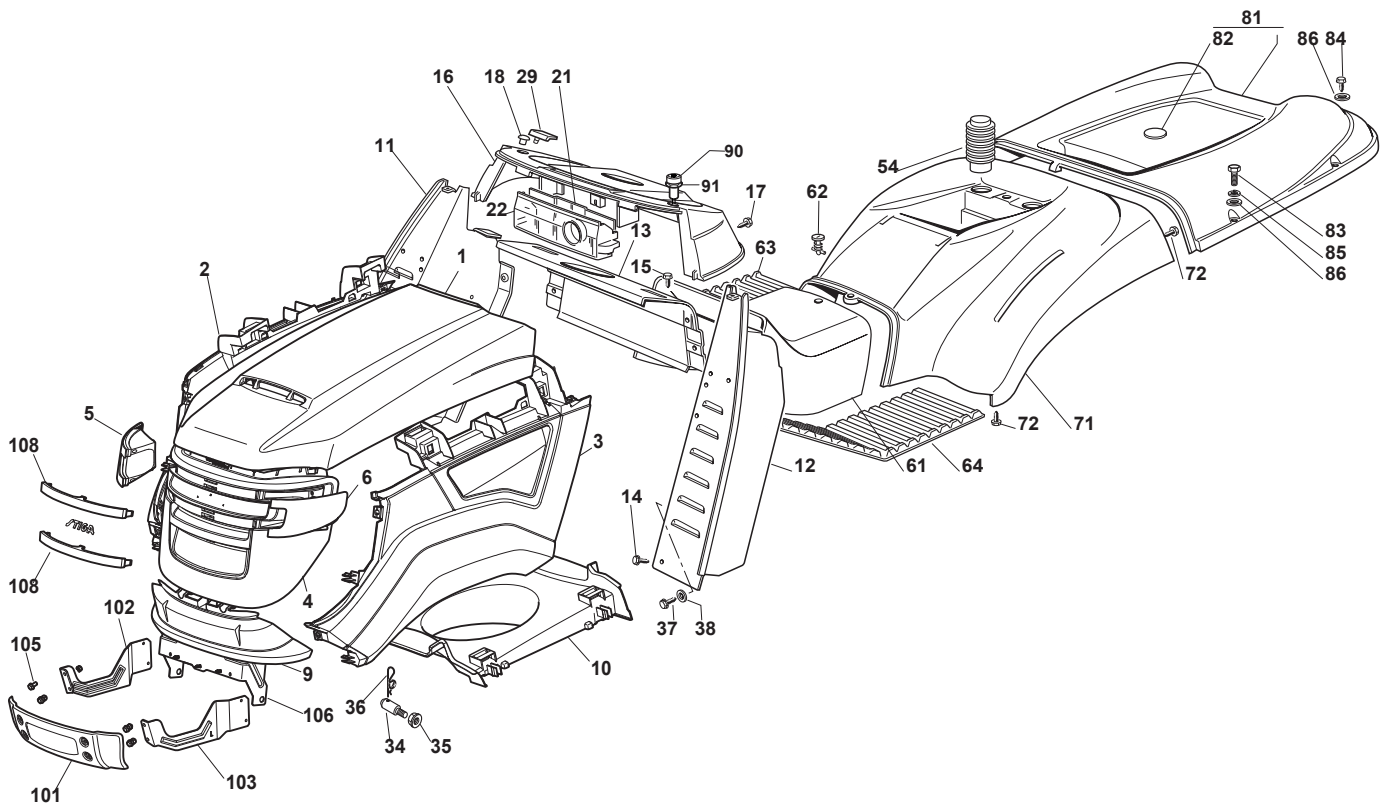

Fig.	Q.ty	Part No	Description	Notes
1	1	325076866/0	Upper Engine Hood, Yellow	
2	1	382394645/0	Side Hood, Right	
3	1	382394646/0	Side Hood, Left	
4	1	325076953/0	Grey Hood, Front | Lower Grey Hood, Front	
5	1	382185500/1	Right Grill	
6	1	382185501/1	Left Grill	
8	6	112735403/0	Screw	
9	1	325076959/0	Lower Grey Hood, Front	
10	1	325108031/0	Conveyor	
11	1	382785022/9	Right Dashboard Support	
12	1	382785021/8	Left Dashboard Support	
13	1	382785137/0	Central Dashboard Support	
14	2	112735110/0	Screw	
15	4	112735110/0	Screw	
16	1	325120258/0	Black Dashboard	for Standard Electronic Card
16	1	325120257/0	Black Dashboard	for Electronic Card with Display
17	4	112728440/0	Screw	
18	2	125120200/0	Cap	
21	1	125600009/0	Rear Card Protection	
22	1	125600051/0	Protection	
29	2	125260000/0	Grommet	
34	2	125510079/1	Pin	
35	2	112293201/0	Nut	
36	1	124487998/0	Cotter Pin	
37	2	112731350/0	Screw	
38	2	112521330/0	Washer	
54	2	325122000/2	Spring	
61	1	325110466/0	Grey Central Cover	
62	1	125580020/2	Stake	
63	1	325110278/1	Right Footboard Cover	
64	1	325110279/0	Left Footboard Cover	
71	1	325599018/0	Left, Footboard Profile	
72	4	325599017/0	Right, Footboard Profile	
81	1	112731580/0	Screw	
82	1	325785449/0	Black Dashboard Support	
83	2	112735403/0	Screw	
84	4	325109754/0	Yellow Wheels Cover	
85	2	112735402/0	Screw	
86	6	325109793/0	Right Wheel Cover	
90	1	325605003/0	Button	
91	1	325256250/0	Screwed Ring	
101	1	325109794/0	Left Wheel Cover	
102	2	112728686/0	Screw	
103	4	325207129/0	Cover, Can Holder Tcx Hydro Black	
105	4	325110308/0	Grass-Catcher Cover	
106	1	325774301/2	Engine Hood Support	
107	5	112735403/0	Screw	
108	1	325076956/0	Frontal Moulding