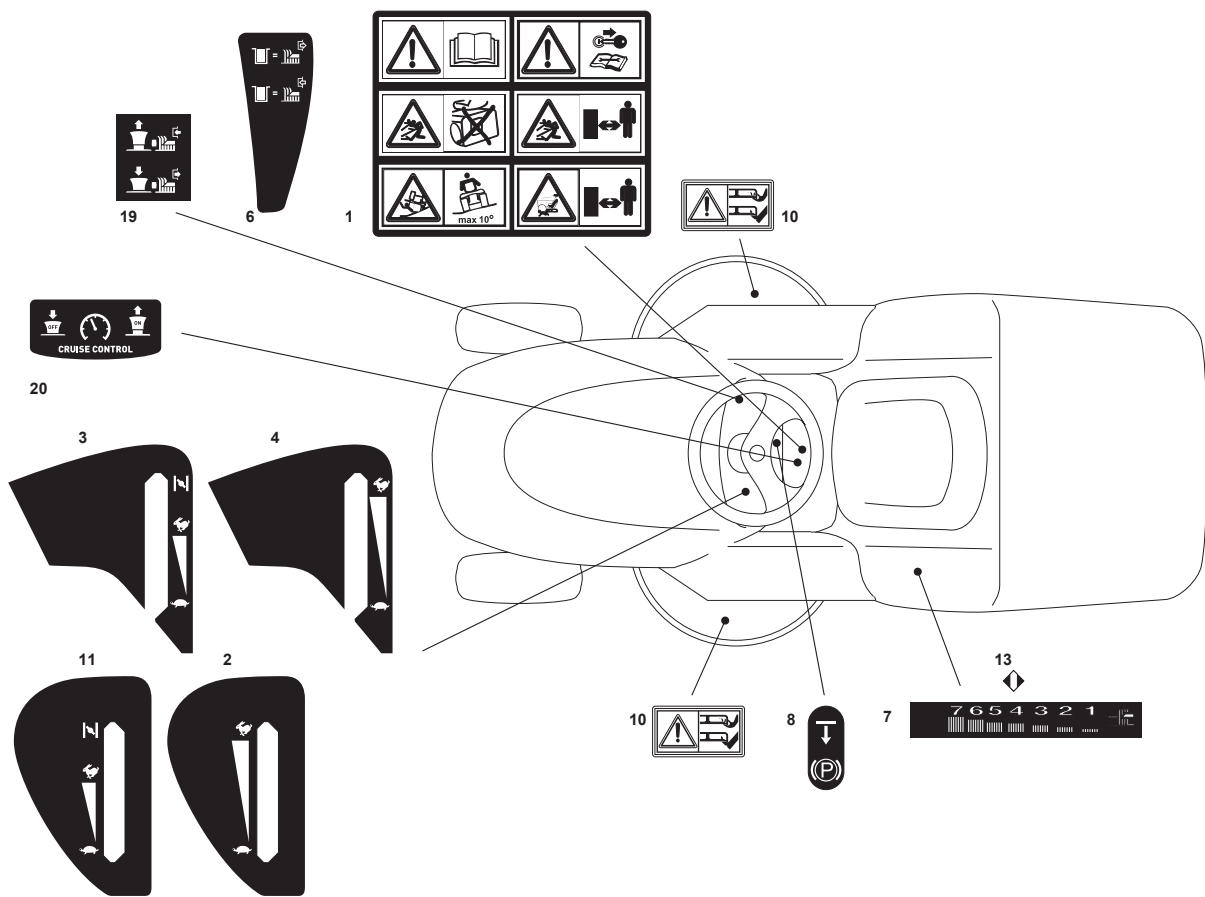

Fig.	Q.ty	Part No	Description	Notes
2	1	382400003/1	Ejection Guard	
3	1	325869043/0	Rear Support	
4	2	118566112/0	Polyethylene Push Road Ivars D=20inch	
5	2	112689515/0	Screw	
6	2	112154510/0	Nut	
7	2	125510022/0	Pin	
8	2	124487998/0	Cotter Pin	
9	1	124487999/0	Spring Pin	
22	1	125519997/1	Front Weight Tc	
23	3	112760520/0	Screw	
24	3	112155000/0	Nut	
42	1	382735502/0	Bracket	
43	1	325774213/0	Bracket	
44	1	382033105/1	Rod	
45	1	125510021/1	Hitch Pin	
46	2	124487999/0	Spring Pin	
51	1	182180050/0	Battery Charger	
51	1	182180052/0	Battery Charger	
72	1	325140097/0	Deflector	
73	1	325394005/0	Handle	
74	1	125510077/0	Pin	
75	1	125430245/0	Spring	
76	1	112735405/0	Screw	
77	1	325280000/1	Handgrip	
78	1	125840011/1	Tie Rod	
79	2	125253004/0	Mulch.Kit Fixing Hook	