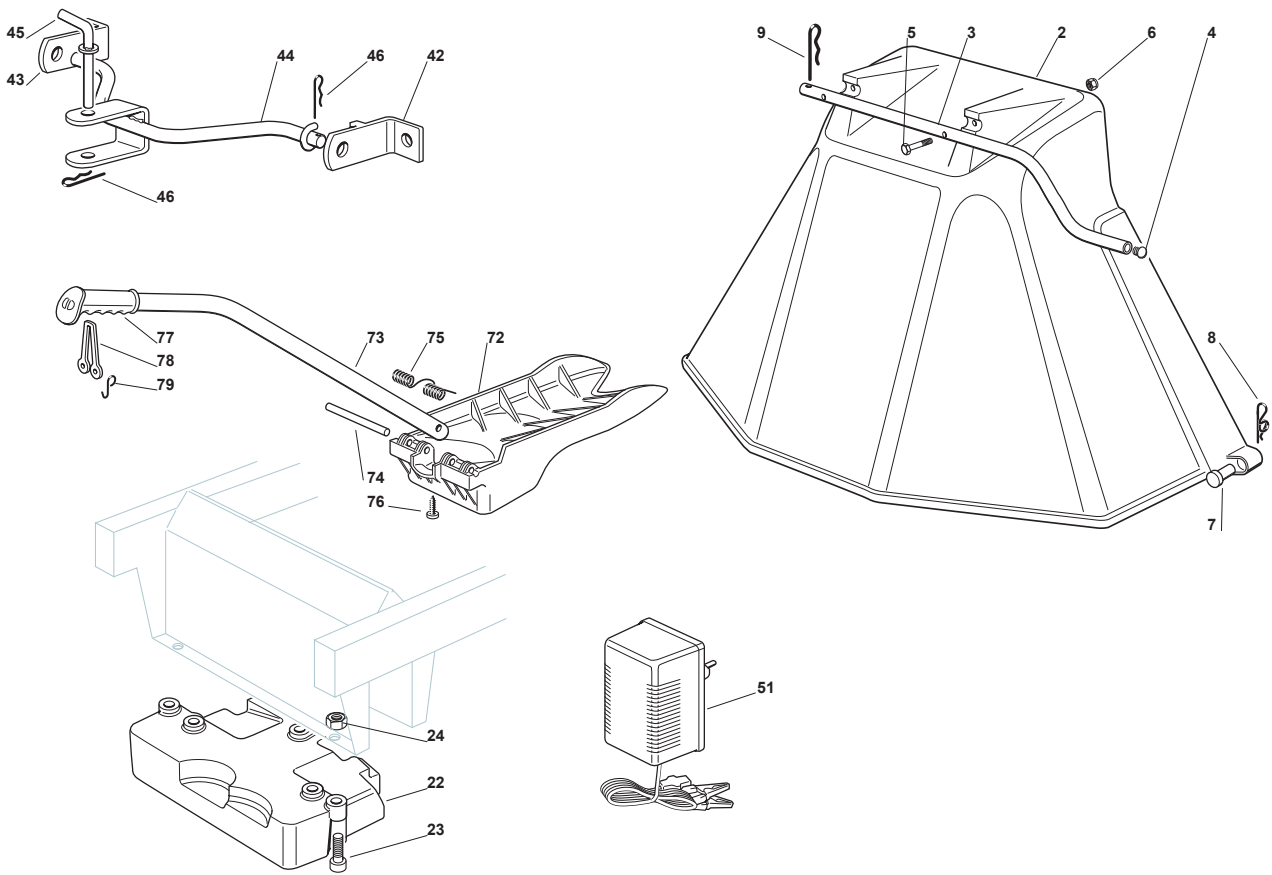

Fig.	Q.ty	Part No	Description	Notes
2	1	382400003/1	Ejection Guard	
3	1	325869043/0	Rear Support	
4	2	118566112/0	Polyethylene Push Road Ivars D=20inch	
5	2	112689515/0	Screw	
6	2	112154510/0	Nut	
7	2	125510022/0	Pin	
8	2	124487998/0	Cotter Pin	
9	1	124487999/0	Spring Pin	
22	1	125519997/1	Front Weight Tc	
23	3	112760520/0	Screw	
24	3	112155000/0	Nut	
42	1	382735502/0	Bracket	
43	1	325774213/0	Bracket	
44	1	382033105/1	Rod	
45	1	125510021/1	Hitch Pin	
46	2	124487999/0	Spring Pin	
51	1	182180050/0	Battery Charger	
51	1	182180052/0	Battery Charger	
72	1	325140097/0	Deflector	
73	1	325394005/0	Handle	
74	1	125510077/0	Pin	
75	1	125430245/0	Spring	
76	1	112735405/0	Screw	
77	1	325280000/1	Handgrip	
78	1	125840011/1	Tie Rod	
79	2	125253004/0	Mulch.Kit Fixing Hook	