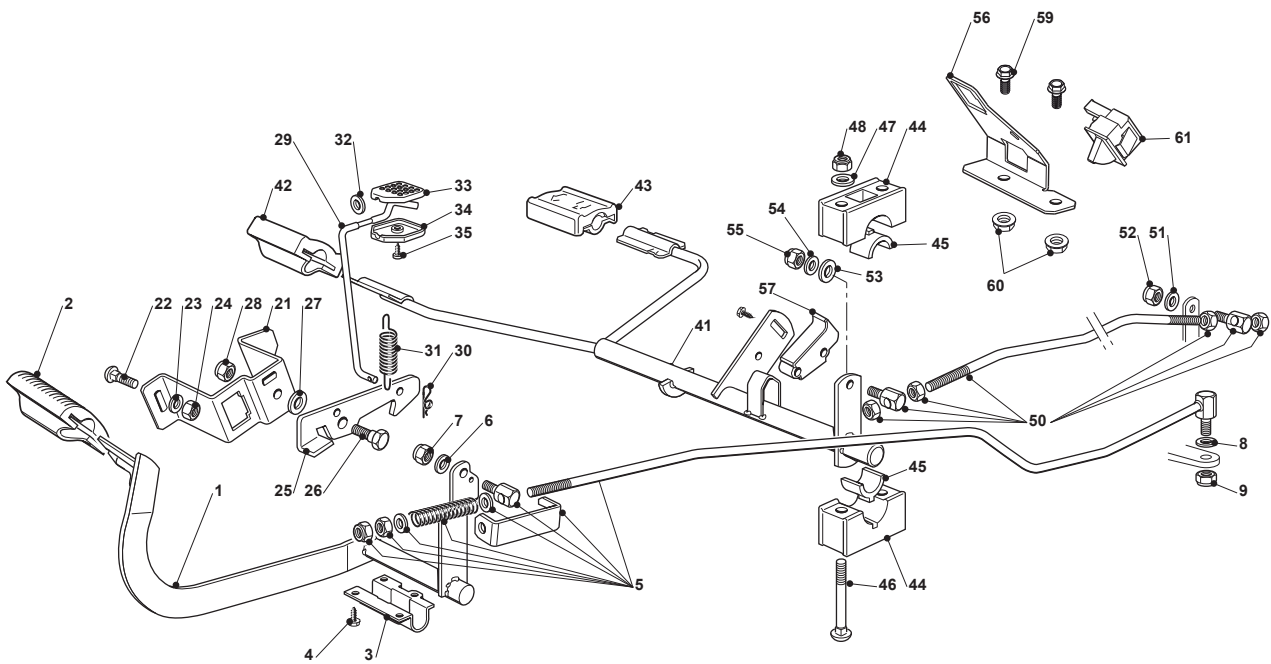

# TCX 102 HYDRO

Ride-on 102-122 Steering - 15"

Issue 26 - 2015

Fig.	Q.ty	Part No	Description	Notes
66	1	122167840/0	Spacer	
67	1	112691200/0	Screw	
68	1	112293201/0	Nut	

Fig.	Q.ty	Part No	Description	Notes
1	1	382500011/2	Pedal	
2	1	325110416/0	Clamp Cover	
3	1	325547081/2	Plate	
4	4	112731601/0	Screw	
5	1	382000582/0	Rod	
6	1	112521350/0	Washer	
7	1	112155000/0	Nut	
8	2	112521360/0	Washer	
9	1	112155000/0	Nut	
21	1	325785143/1	Support	
22	2	112815210/0	Screw	
23	1	112523040/0	Washer	
24	2	112154510/0	Nut	
25	1	325253001/0	Hook	
26	1	122524970/2	Fulcrum Pin	
27	1	325670011/0	Antifriction Washer	
28	1	112155000/0	Nut	
31	1	125430213/0	Spring	
36	1	125033034/0	Rod	
37	1	125394509/1	Knob	
38	1	112523020/0	Washer	
41	1	382000391/1	Drive Pedal	
42	1	325110417/0	Clamp Cover Front	
43	1	325110418/0	Clamp Cover Rear	
44	4	325785354/0	Support	
45	4	325034003/0	Brass	
46	4	112815271/0	Screw	
47	4	112523040/0	Washer	
48	4	112154510/0	Nut	
50	1	382000579/0	Rod	
51	1	112523040/0	Washer	
52	1	112154510/0	Nut	
53	1	112521360/0	Washer	
54	1	112523040/0	Washer	
55	1	112154510/0	Nut	
56	1	325785481/0	Micro Switch Bracket	
57	1	325060034/1	Cam	
58	1	112735404/0	Screw	
59	2	112793102/0	Screw	
60	2	112293201/0	Nut	
61	1	382394853/0	Switch Ass.Y	
62	1	119410609/1	Microswitch	
63	2	112735602/0	Screw	
64	2	112581100/0	Grower	
65	2	112290791/0	Nut	
66	2	112735110/0	Screw	
67	1	119410614/0	Microswitch	