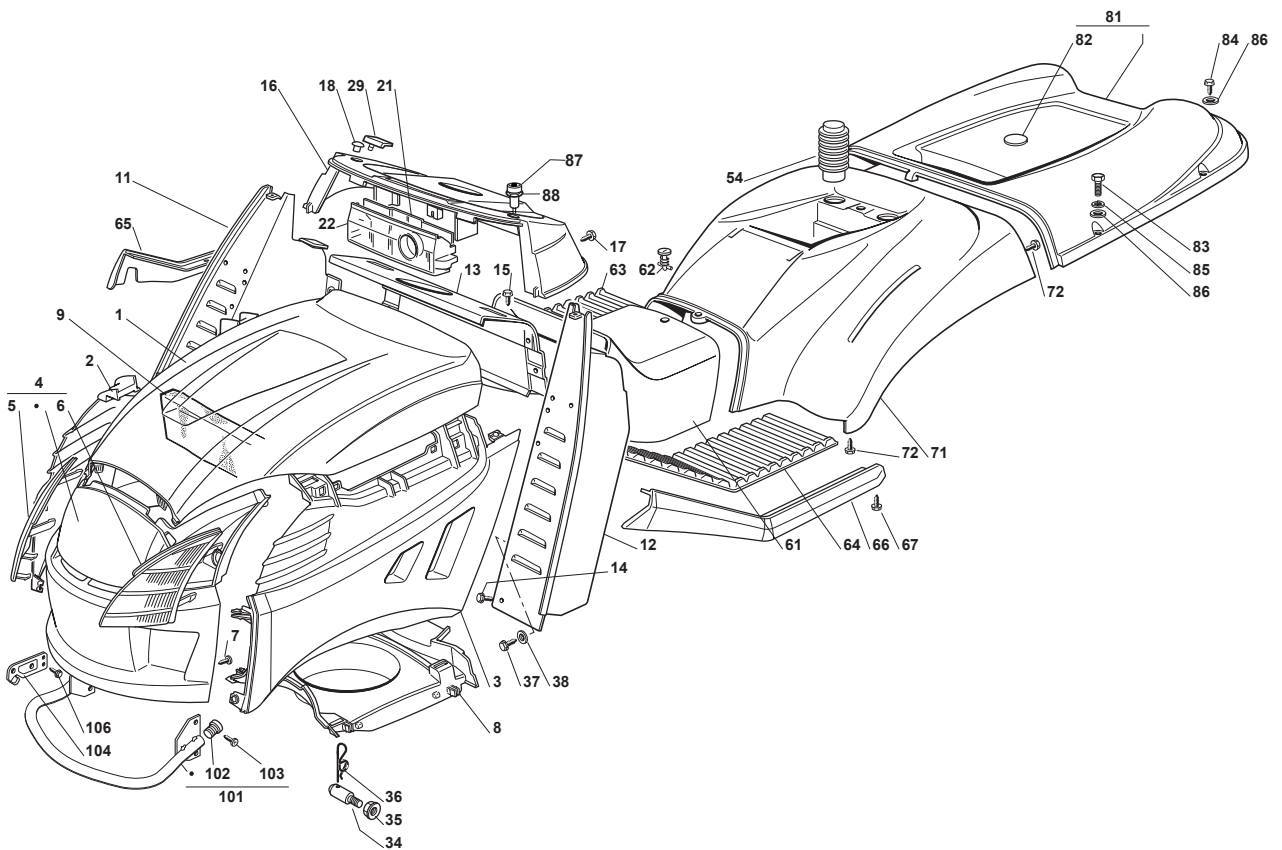

Fig.	Q.ty	Part No	Description	Notes
83	2	122524970/2	Fulcrum Pin	
84	2	112155010/0	Nut	
85	1	325785147/2	Seat Support	
86	1	325318303/0	Stop Lever	
87	1	125510000/0	Pin	
88	1	125430202/1	Spring	
89	2	112604897/0	Elastic Washer	
90	1	125430285/0	Spring	
91	1	112789000/0	Screw	
92	1	112154330/0	Nut	
93	1	325060049/0	Seat Switch Cam	
94	2	112815050/0	Screw	
95	4	112521320/0	Washer	
96	2	112154330/0	Nut	
97	1	325755025/1	Bracket	
98	2	112735110/0	Screw	
99	2	112437502/0	Plate	
100	1	325430255/0	Spring	
101	2	125510119/0	Tie Rod	
102	2	124487997/0	Cotter Pin	
103	2	125510040/1	Pin	
104	2	112155000/0	Nut	
105	2	112155000/0	Nut	