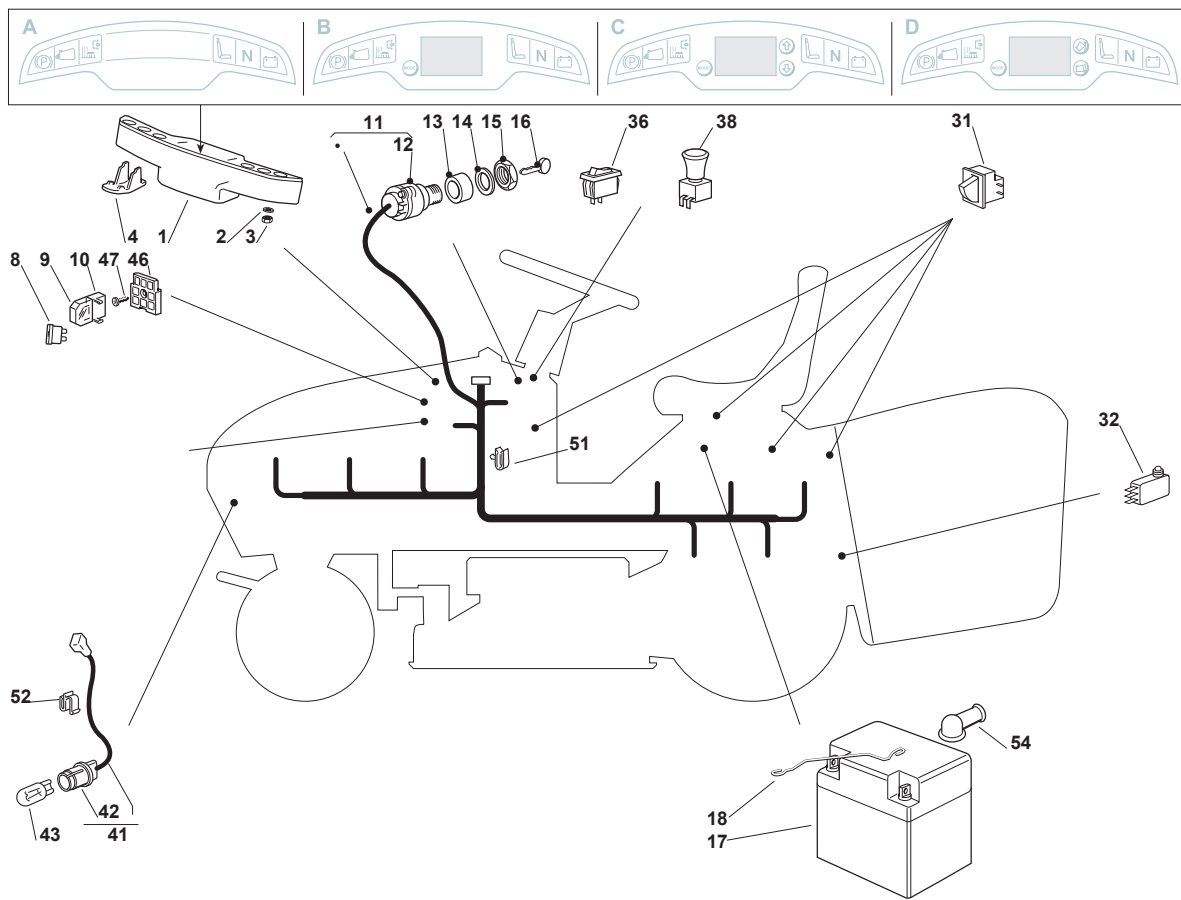

Fig.	Q.ty	Part No	Description	Notes
1	1	382722434/0	Cards + Guards (C)	
1	1	382722433/0	Cards + Guards (D)	
1	1	382722432/0	Cards + Guards (B)	
1	1	382722431/0	Cards + Guards (A)	
2	2	112521320/0	Washer	
3	2	112154330/0	Nut	
4	1	325031501/0	Deflector	
8	1	133340040/0	Fuse 10 A	for Electric and Manual Grassbag Lifting
8	1	133340036/0	Fuse 25 A	for Electric and Manual Grassbag Lifting
8	1	133340035/0	Fuse 15 A	for Electric Grassbag Lifting
9	2	133215000/0	Cover	for Manual Grassbag Lifting
9	3	133215000/0	Cover	for Electric Grassbag Lifting
10	3	133500007/0	Fuse Carrier	for Electric Grassbag Lifting
10	2	133500007/0	Fuse Carrier	for Manual Grassbag Lifting
11	1	182040208/0	Cables Ass.Y	for HONDA Engines
11	1	182040203/0	Cables Ass.Y	for B&S-GGP-Kohler-Kawasaki Engines
12	1	118450072/0	Starting Switch	
13	1	118550136/0	Spacer	
14	1	118550135/0	Washer	
15	1	118400862/0	Ring Nut	
16	1	118210022/0	Starting Key	
17	1	118120002/1	Battery	
18	1	125430230/0	Spring	
31	3	119410615/0	Microswitch	
32	1	119410605/1	Microswitch	
36	1	118450060/1	Headlight Interrupt. Cre1116-0	
38	1	118450068/0	Switch	
41	1	182040073/0	Lamp Holder	
42	2	133500030/0	Lamp Holder	
43	2	118459100/0	Lamp For Lights	
46	1	133500010/1	Plate	
52	1	133320504/0	Fairlead	
55	1	125290001/0	Fuel Level Indicator	
47	1	112735170/0	Screw	
51	5	133320506/0	Fairlead	
54	1	118564864/1	Protection