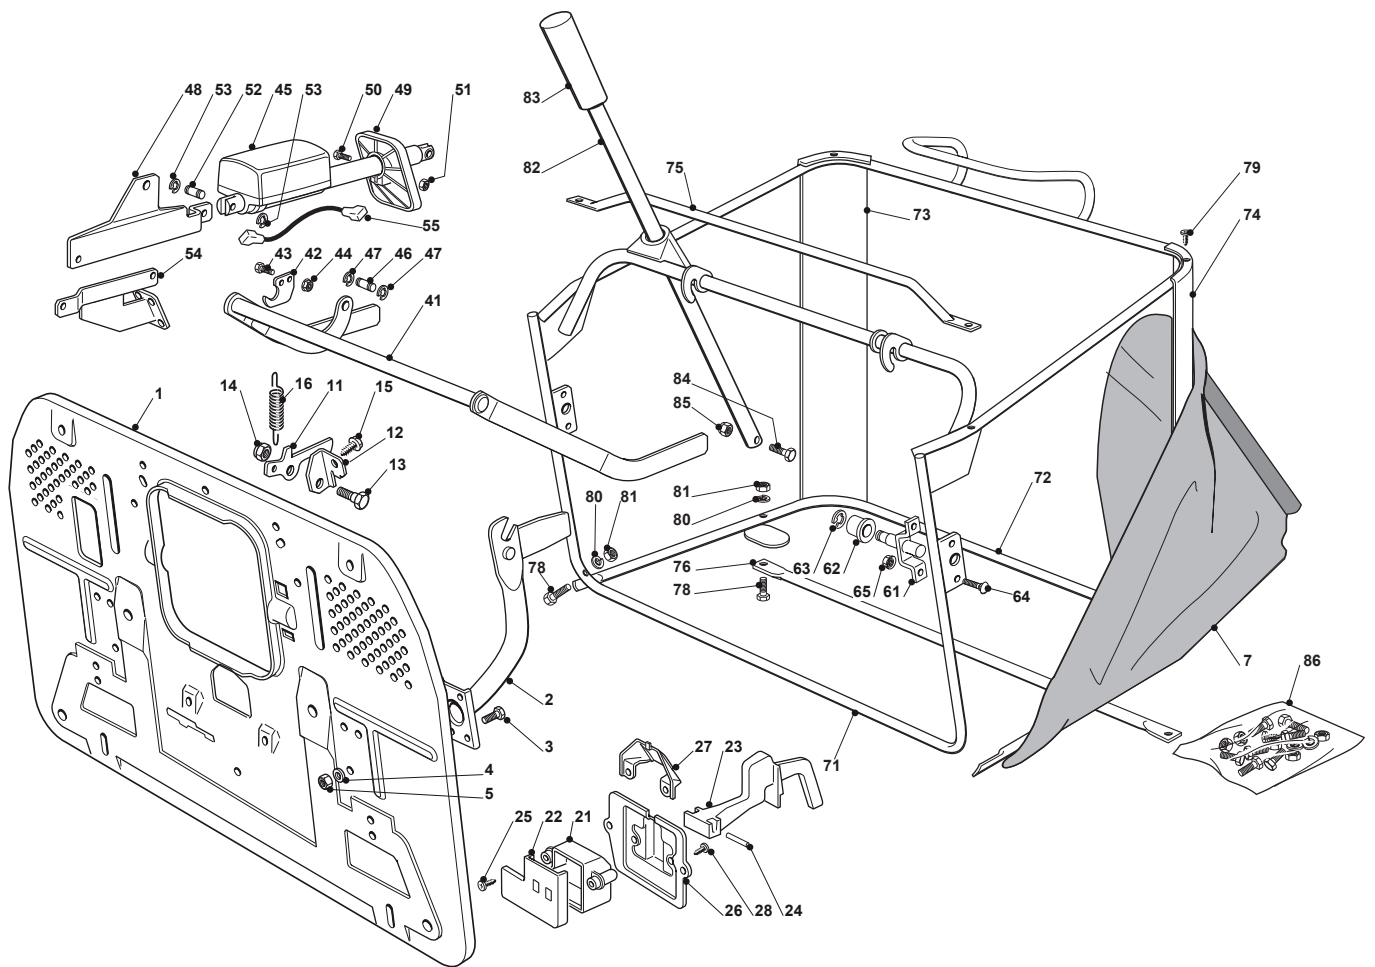

Fig.	Q.ty	Part No	Description	Notes
1	1	382547053/0	Plate	
2	2	382774245/0	Support	
3	6	112793102/0	Screw	
4	6	112523060/0	Washer	
5	6	112293201/0	Nut	
7	1	182106000/2	Grasscatcher	
11	1	325774315/1	Bracket	
12	1	325755031/1	Bracket	
13	1	125510080/1	Pin	
14	1	112292102/0	Nut	
15	1	112735122/0	Screw	
16	1	125430210/1	Brake Spring	
21	1	125600041/0	Grassc.Full Micro Protection Tcj-F	
22	1	125600042/0	Grasscatcher Micro Prot Cover	
23	1	125318124/0	Full Grassc. Microswtich Cover	
24	1	112400030/0	Pin	
25	1	112728510/0	Screw	
26	1	325785272/0	Micro Protection	
27	1	125600048/0	Empty Micro Grassc.Protection Cover	
28	2	112728450/0	Screw	
41	1	382000507/1	Axle	
42	2	325774317/0	Grasscatcher Lifting Axle Clam	
43	4	112815210/0	Screw	
44	4	112154510/0	Nut	
45	1	118001000/0	Actuator	
46	1	125510083/0	Pin	
47	2	112000955/0	Benzing Ring	
48	1	325785197/0	Actuator Support	
49	1	325600060/0	Protection	
50	1	112727795/0	Screw	
51	1	112154330/0	Nut	
52	1	125510083/0	Pin	
53	2	112000955/0	Benzing Ring	
54	1	382650209/0	Stiffening	
55	1	125065030/0	Connecting Cable	
61	2	382785147/0	Support	
62	2	125690001/0	Roll	
63	2	112000956/0	Benzing Ring	
64	4	112818690/0	Screw	
65	4	112293201/0	Nut	
71	1	382800093/0	Upper Frame	
72	1	382800002/2	Lower Grasscatcher Frame	
73	1	325032001/1	Right Angular Support	
74	1	325032002/1	Left Angular Support	
75	1	382394001/2	Front Handle	
76	1	382650038/0	Lower Stiffening	
78	4	112792099/0	Screw	
79	4	112729601/1	Screw	
80	4	112582101/0	Grower	
81	4	112292100/0	Nut	
82	1	125869029/1	Grasscatcher Lifting Tube	