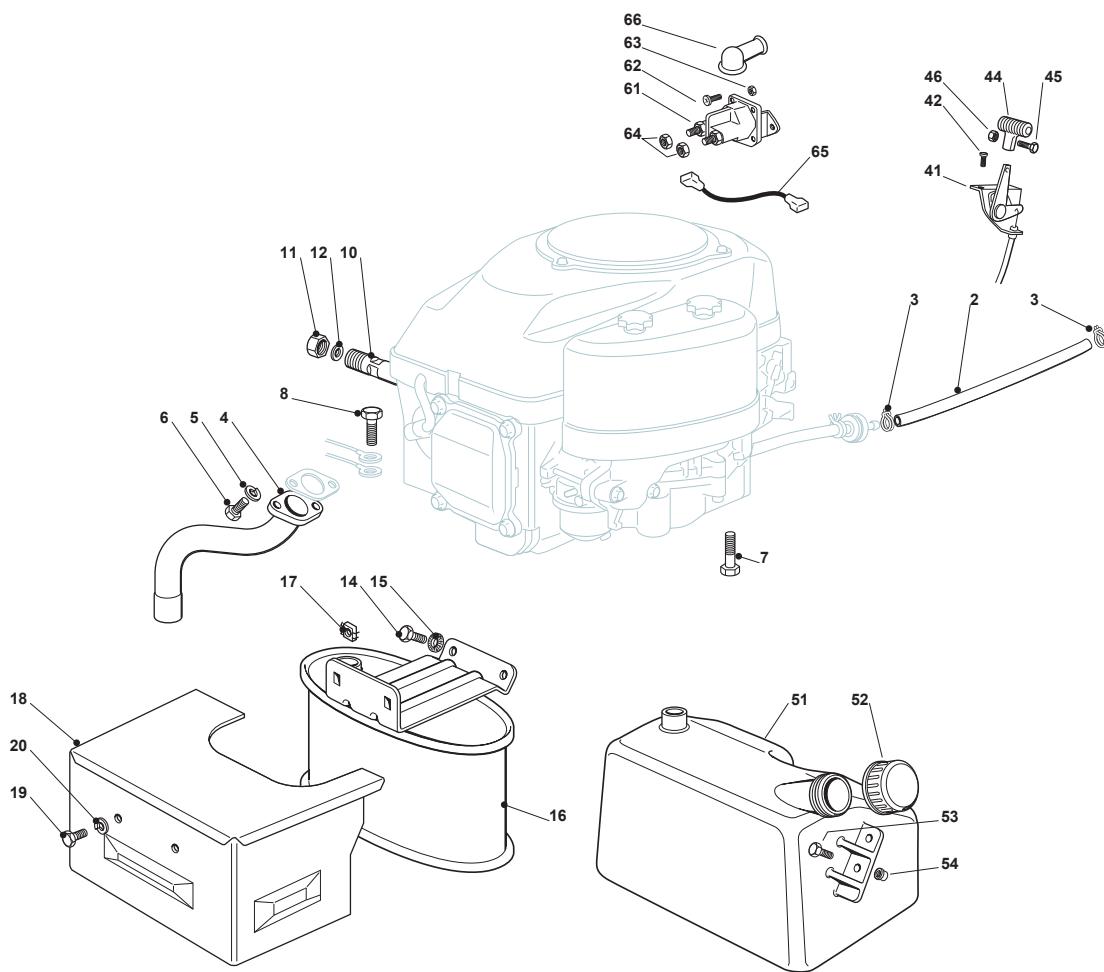

Fig.	Q.ty	Part No	Description	Notes
2	1	325869016/1	Connecting Tube	
3	2	118375051/1	Fair Led	
4	1	1134-5827-01	Oil Drain Assy	
8	1	112691115/0	Screw	
9	1	112540260/0	Grower	
10	1	112154210/0	Nut	
11	3	112691100/0	Screw	
12	3	112154210/0	Nut	
13	1	118738214/0	Exhaust Discharge Tube Right	
14	1	118738215/0	Exhaust Discharge Tube Left	
15	4	112735530/0	Screw	
16	4	112583500/0	Grower	
17	3	112791400/0	Screw	
18	3	112582100/0	Grower	
31	1	182750011/0	Single-Cylinder Muffler	
32	2	112793102/0	Screw	
33	2	112540260/0	Grower	
34	2	112360425/0	Nut	
35	1	382598005/2	Muffler Protection	
36	2	112792611/0	Screw	
37	2	112583500/0	Grower	
41	1	182000211/1	Accelerator	
42	2	125943012/0	Screw	
44	1	325592000/0	Knob	
45	1	112726388/0	Screw	
46	1	112290800/0	Nut	
48	1	125090001/2	Choke Control	
51	1	325735111/3	Tank	
52	1	125795000/1	Fuel Cap	
53	2	112788910/0	Screw	
54	2	112500092/0	Rivet	
61	1	118736110/0	Starter Relay	
62	2	112791011/0	Screw	
63	2	112292102/0	Nut	
64	2	112360352/0	Nut	
65	1	125065017/0	Cable	
66	1	118564861/1	Protection	