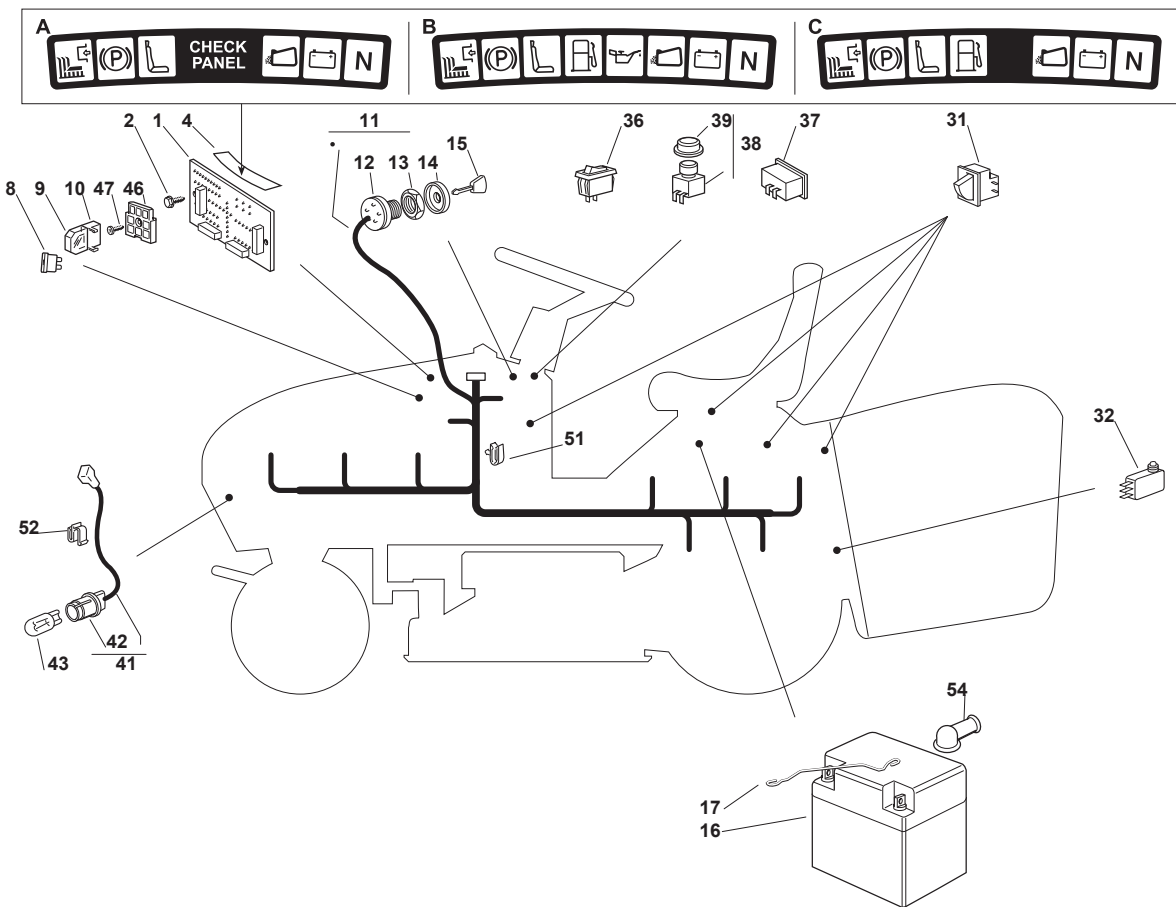

Fig.	Q.ty	Part No	Description	Notes
1	1	382722434/0	Cards + Guards (C)	
1	1	382722433/0	Cards + Guards (D)	
1	1	382722432/0	Cards + Guards (B)	
1	1	382722431/0	Cards + Guards (A)	
2	2	112521320/0	Washer	
3	2	112154330/0	Nut	
4	1	325031501/0	Deflector	
8	1	133340040/0	Fuse 10 A	for Electric and Manual Grassbag Lifting
8	1	133340036/0	Fuse 25 A	for Electric and Manual Grassbag Lifting
8	1	133340035/0	Fuse 15 A	for Electric Grassbag Lifting
9	2	133215000/0	Cover	for Manual Grassbag Lifting
9	3	133215000/0	Cover	for Electric Grassbag Lifting
10	3	133500007/0	Fuse Carrier	for Electric Grassbag Lifting
10	2	133500007/0	Fuse Carrier	for Manual Grassbag Lifting
11	1	182040208/0	Cables Ass.Y	for HONDA Engines
11	1	182040203/0	Cables Ass.Y	for B&S-GGP-Kohler-Kawasaki Engines
12	1	118450072/0	Starting Switch	
13	1	118550136/0	Spacer	
14	1	118550135/0	Washer	
15	1	118400862/0	Ring Nut	
16	1	118210022/0	Starting Key	
17	1	118120002/1	Battery	
18	1	125430230/0	Spring	
31	3	119410615/0	Microswitch	
32	1	119410605/1	Microswitch	
36	1	118450060/1	Headlight Interrupt. Cre1116-0	
38	1	118450068/0	Switch	
41	1	182040073/0	Lamp Holder	
42	2	133500030/0	Lamp Holder	
43	2	118459100/0	Lamp For Lights	
46	1	133500010/1	Plate	
52	1	133320504/0	Fairlead	
55	1	125290001/0	Fuel Level Indicator	
47	1	112735170/0	Screw	
51	5	133320506/0	Fairlead	
54	1	118564864/1	Protection	
55	1	125290000/0	Fuel Level Indicator	