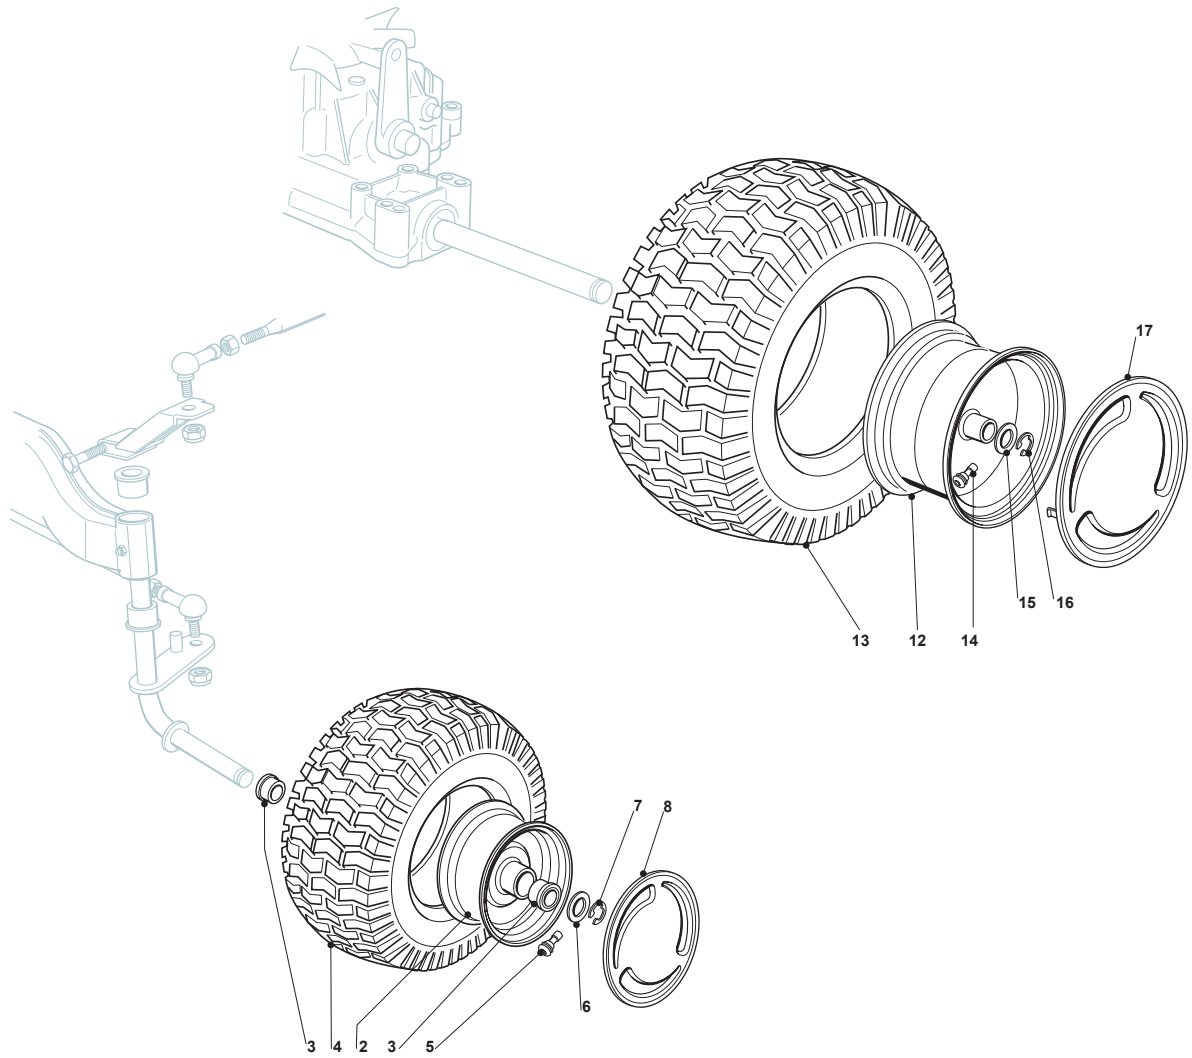

Fig.	Q.ty	Part No	Description	Notes
2	2	182000598/0	Rimm	
3	4	125122200/2	Bearing	
4	2	125590014/0	Tyre	
4	2	127590066/0	Tyre	
5	2	125950000/0	Valve	
6	2	125670005/1	Washer	
7	2	112001000/0	Benzing Ring	
8	2	122110230/0	Hub Cover	
12	2	182000599/0	Rimm	
13	2	125590015/0	Tyre	
14	2	125950000/0	Valve	
15	2	125670005/1	Washer	
16	2	112001010/0	Benzing Ring	
17	2	122110230/0	Hub Cover	
8	2	322110239/0	Hub Cover	
17	2	322110239/0	Hub Cover	