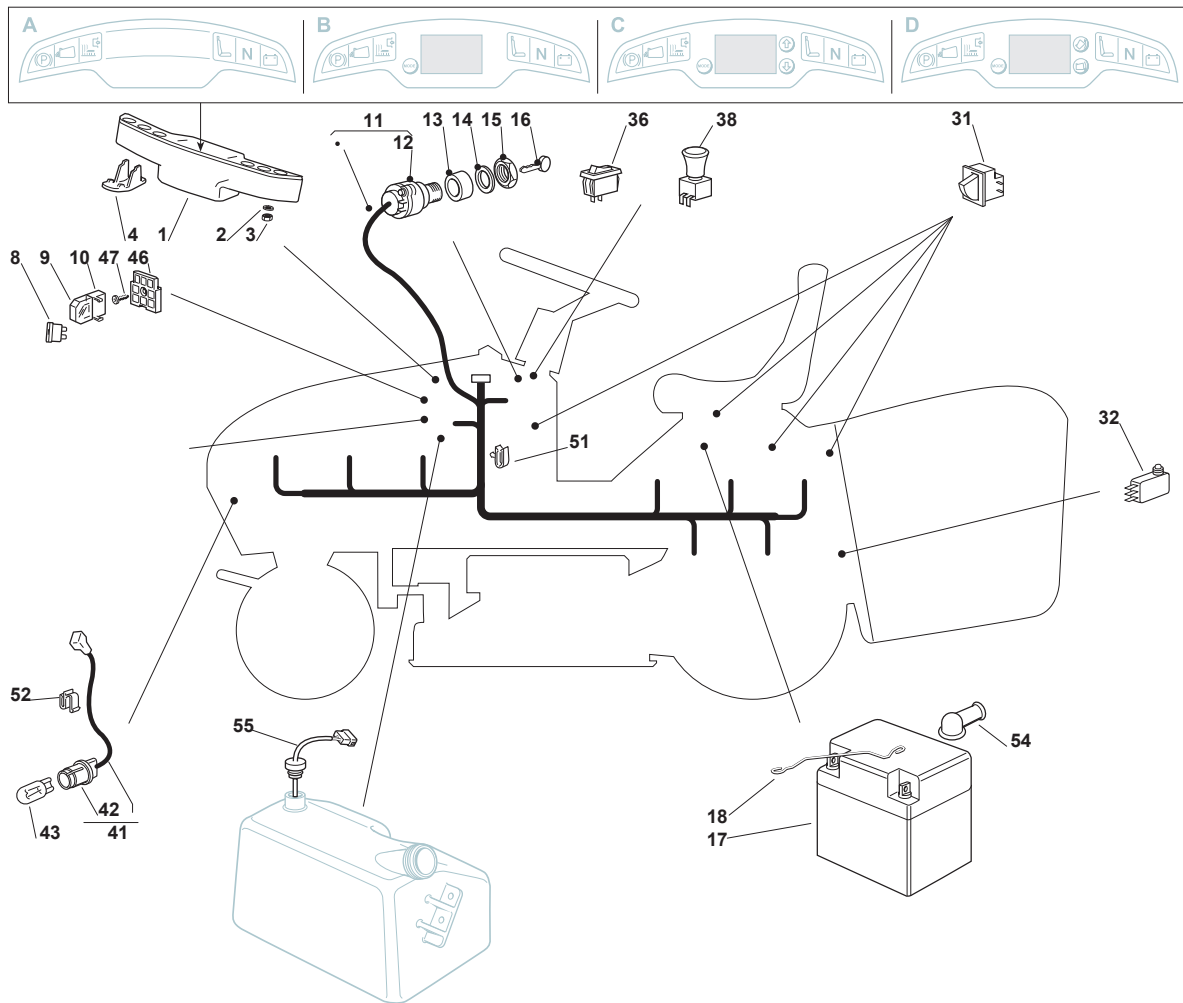

Fig.	Q.ty	Part No	Description	Notes
83	1	125394508/0	Knob	
84	1	112792099/0	Screw	
85	1	112154510/0	Nut	
86	1	382180045/0	Outfit, Screws	

Fig.	Q.ty	Part No	Description	Notes
1	1	382722434/0	Cards + Guards (C)	
1	1	382722433/0	Cards + Guards (D)	
1	1	382722432/0	Cards + Guards (B)	
1	1	382722431/0	Cards + Guards (A)	
2	2	112521320/0	Washer	
3	2	112154330/0	Nut	
4	1	325031501/0	Deflector	
8	1	133340040/0	Fuse 10 A	for Electric and Manual Grassbag Lifting
8	1	133340036/0	Fuse 25 A	for Electric and Manual Grassbag Lifting
8	1	133340035/0	Fuse 15 A	for Electric Grassbag Lifting
9	2	133215000/0	Cover	for Manual Grassbag Lifting
9	3	133215000/0	Cover	for Electric Grassbag Lifting
10	3	133500007/0	Fuse Carrier	for Electric Grassbag Lifting
10	2	133500007/0	Fuse Carrier	for Manual Grassbag Lifting
11	1	182040208/0	Cables Ass.Y	for HONDA Engines
11	1	182040203/0	Cables Ass.Y	for B&S-GGP-Kohler-Kawasaki Engines
12	1	118450072/0	Starting Switch	
13	1	118550136/0	Spacer	
14	1	118550135/0	Washer	
15	1	118400862/0	Ring Nut	
16	1	118210022/0	Starting Key	
17	1	118120002/1	Battery	
18	1	125430230/0	Spring	
31	3	119410615/0	Microswitch	
32	1	119410605/1	Microswitch	
36	1	118450060/1	Headlight Interrupt. Cre1116-0	
38	1	118450068/0	Switch	
41	1	182040073/0	Lamp Holder	
42	2	133500030/0	Lamp Holder	
43	2	118459100/0	Lamp For Lights	
46	1	133500010/1	Plate	
52	1	133320504/0	Fairlead	
55	1	125290001/0	Fuel Level Indicator	
47	1	112735170/0	Screw	
51	5	133320506/0	Fairlead	
54	1	118564864/1	Protection	