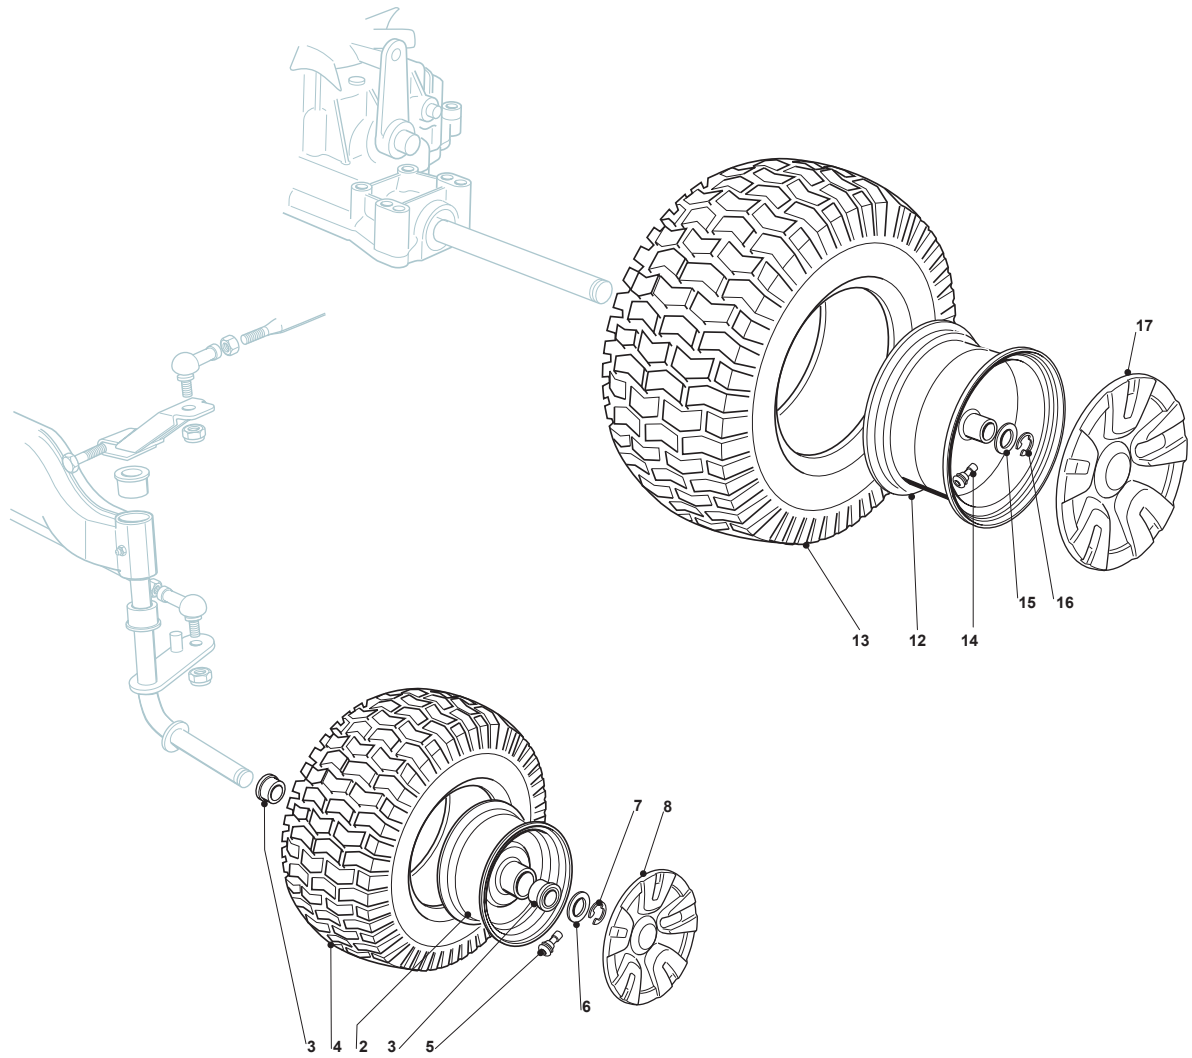

Fig.	Q.ty	Part No	Description	Notes
2	2	182000598/0	Rimm	
3	4	125122200/2	Bearing	
4	2	125590014/0	Tyre	
4	2	127590066/0	Tyre	
5	2	125950000/0	Valve	
6	2	125670005/1	Washer	
7	2	112001000/0	Benzing Ring	
8	2	382110252/0	Front Wheel Cover	
12	2	182000599/0	Rimm	
13	2	125590015/0	Tyre	
14	2	125950000/0	Valve	
15	2	125670005/1	Washer	
16	2	112001010/0	Benzing Ring	
17	2	382110253/0	Wheel Cover	