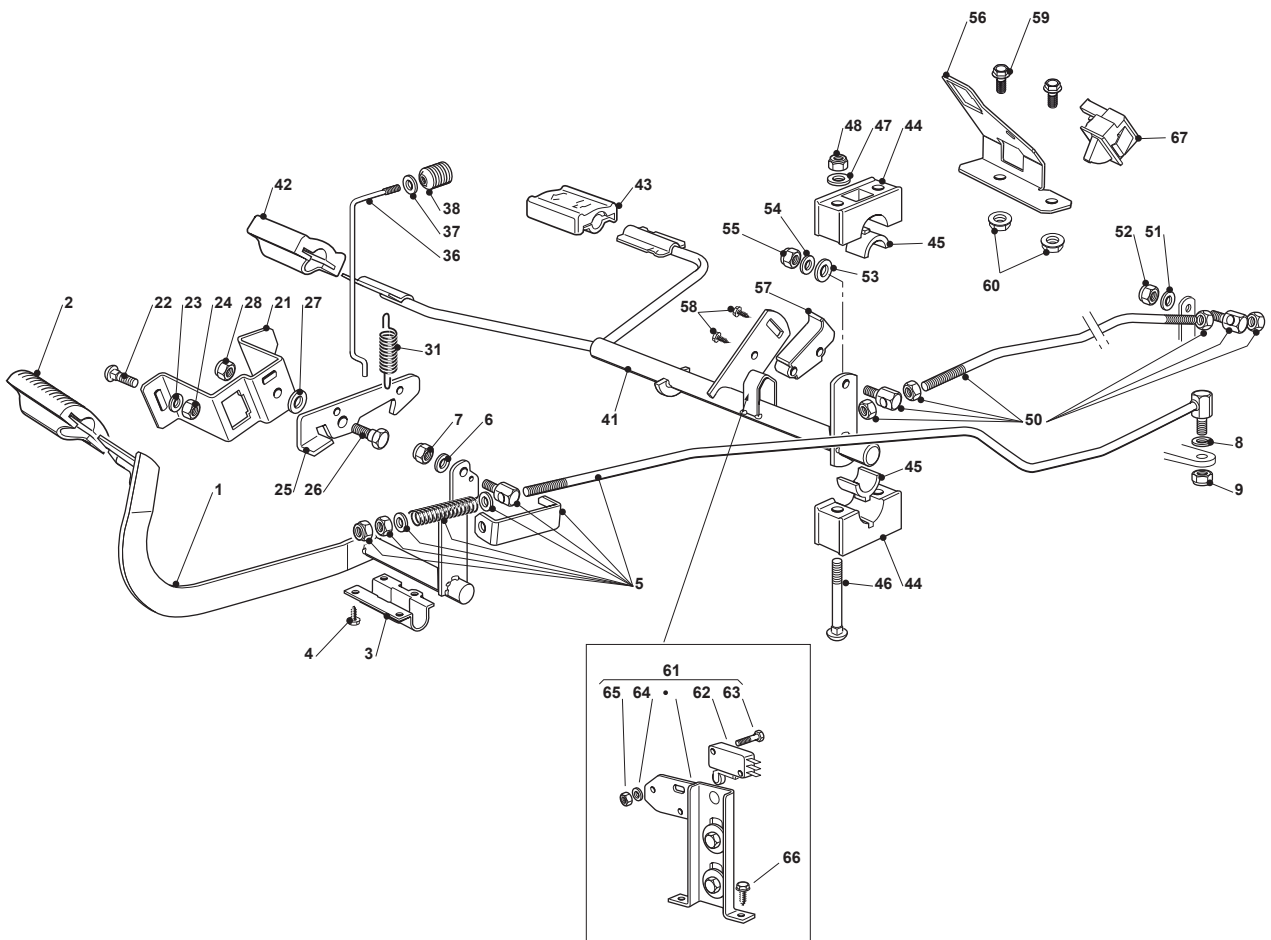

# TCX 102 HYDRO

Ride-on 102-122 Steering - 15"

Issue 26 - 2015

Fig.	Q.ty	Part No	Description	Notes
66	1	122167840/0	Spacer	
67	1	112691200/0	Screw	
68	1	112293201/0	Nut	

Fig.	Q.ty	Part No	Description	Notes
1	1	382500011/2	Pedal	
2	1	325110416/0	Clamp Cover	
3	1	325547081/2	Plate	
4	4	112731601/0	Screw	
5	1	382000582/0	Rod	
6	1	112521350/0	Washer	
7	1	112155000/0	Nut	
8	2	112521360/0	Washer	
9	1	112155000/0	Nut	
21	1	325785143/1	Support	
22	2	112815210/0	Screw	
23	1	112523040/0	Washer	
24	2	112154510/0	Nut	
25	1	325253001/0	Hook	
26	1	122524970/2	Fulcrum Pin	
27	1	325670011/0	Antifriction Washer	
28	1	112155000/0	Nut	
31	1	125430213/0	Spring	
36	1	125033034/0	Rod	
37	1	125394509/1	Knob	
38	1	112523020/0	Washer	
41	1	382000391/1	Drive Pedal	
42	1	325110417/0	Clamp Cover Front	
43	1	325110418/0	Clamp Cover Rear	
44	4	325785354/0	Support	
45	4	325034003/0	Brass	
46	4	112815271/0	Screw	
47	4	112523040/0	Washer	
48	4	112154510/0	Nut	
50	1	382000579/0	Rod	
51	1	112523040/0	Washer	
52	1	112154510/0	Nut	
53	1	112521360/0	Washer	
54	1	112523040/0	Washer	
55	1	112154510/0	Nut	
56	1	325785481/0	Micro Switch Bracket	
57	1	325060034/1	Cam	
58	1	112735404/0	Screw	
59	2	112793102/0	Screw	
60	2	112293201/0	Nut	
61	1	382394853/0	Switch Ass.Y	
62	1	119410609/1	Microswitch	
63	2	112735602/0	Screw	
64	2	112581100/0	Grower	
65	2	112290791/0	Nut	
66	2	112735110/0	Screw	
67	1	119410614/0	Microswitch	