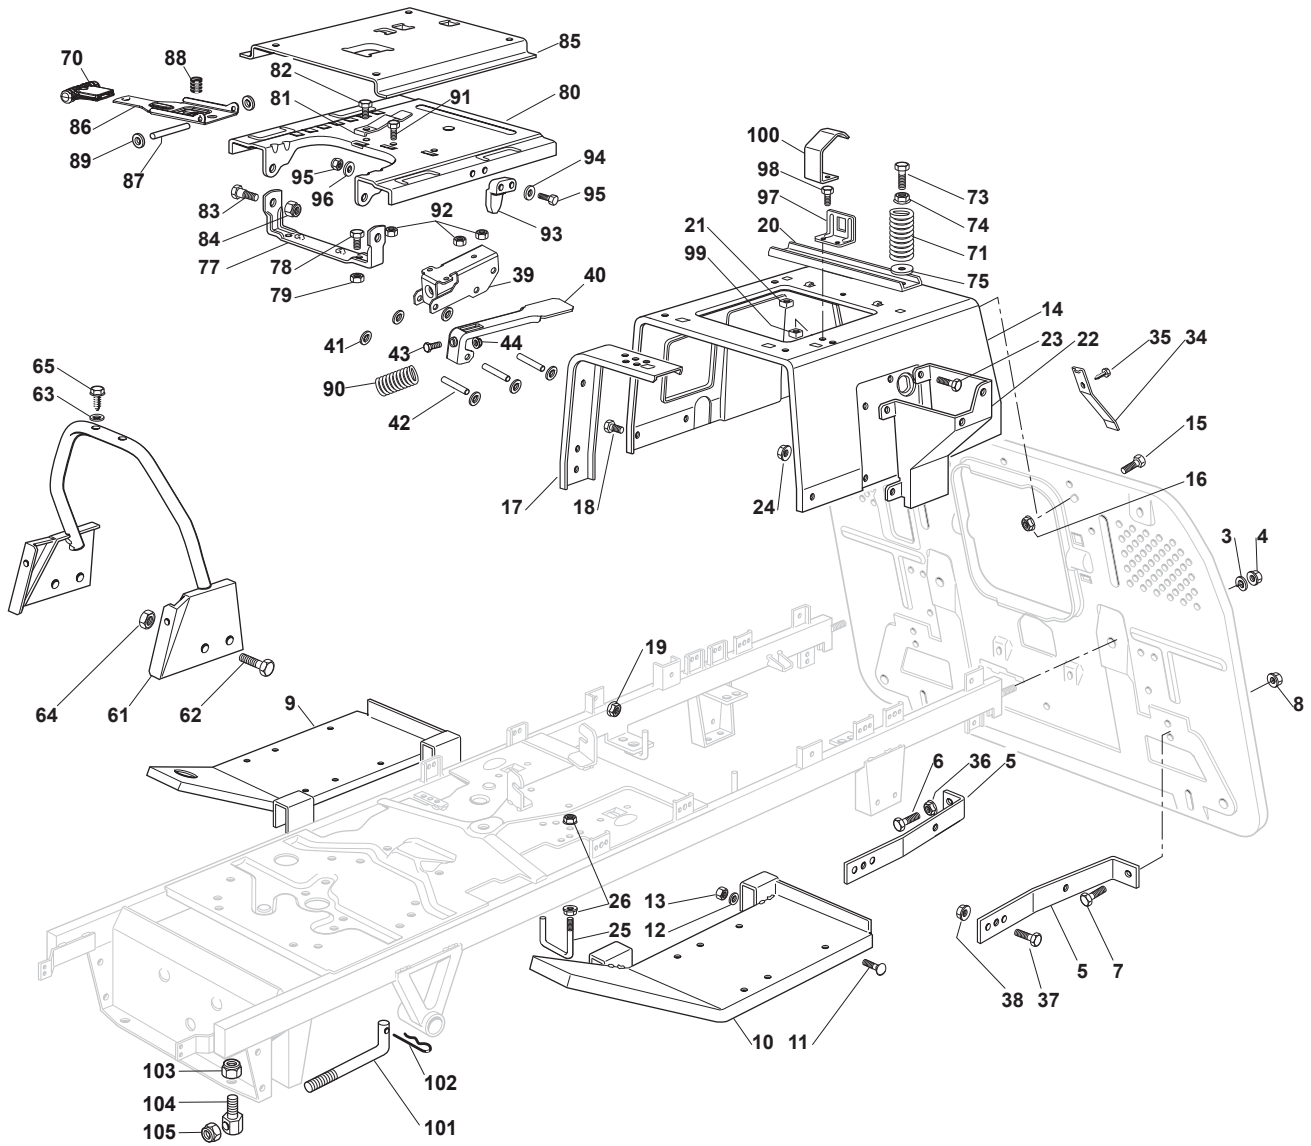

Fig.	Q.ty	Part No	Description	Notes
3	2	112585100/0	Washer	
4	2	112295200/0	Nut	
5	2	325774273/1	Stiffening	
6	1	112691100/0	Screw	
7	3	112793102/0	Screw	
8	4	112293201/0	Nut	
9	1	382510041/2	Right Footboard Support	
10	1	382510043/2	Left Footboard Support	
11	4	112815245/0	Screw	
12	4	112523040/0	Washer	
13	4	112154510/0	Nut	
14	1	325785133/5	Seat Support	
15	5	112791011/0	Screw	
16	5	112292102/0	Nut	
17	2	325650065/0	Stiffening	
18	6	112791011/0	Screw	
19	6	112292102/0	Nut	
20	1	325650067/0	Stiffening	
21	2	112360420/0	Nut	
22	1	325785137/1	Support	
23	4	112791011/0	Screw	
24	4	112292102/0	Nut	
25	1	125580019/0	Belt Guide Peg	
26	2	112292102/0	Nut	
34	1	125430238/1	Spring	
35	1	112731580/0	Screw	
36	1	112293200/0	Nut	
37	2	112793102/0	Screw	
38	2	112293201/0	Nut	
39	1	325774575/0	Fulcrum Clamp	
40	1	325318327/0	Lever	
41	6	112604896/0	Crown Fastener	
42	3	122517866/0	Pin	
43	1	112735661/0	Screw	
44	1	112154510/0	Nut	
61	1	382650045/0	Chassis	
62	4	112792611/0	Screw	
63	2	112521330/0	Washer	
64	4	112292102/0	Nut	
65	2	112731350/0	Screw	
70	1	322394505/0	Knob	
71	2	125430205/1	Spring	
73	2	125943001/1	Screw	
74	2	112293201/0	Nut	
75	2	112523070/0	Washer	
77	1	382774207/0	Seat Clamp Support	
78	2	112792611/0	Screw	
79	2	112293201/0	Nut	
80	1	325785149/3	Fixed Seat Support	
81	1	125430203/1	Spring	
82	1	112731580/0	Screw	

Fig.	Q.ty	Part No	Description	Notes
83	2	122524970/2	Fulcrum Pin	
84	2	112155010/0	Nut	
85	1	325785147/2	Seat Support	
86	1	325318303/0	Stop Lever	
87	1	125510000/0	Pin	
88	1	125430202/1	Spring	
89	2	112604897/0	Elastic Washer	
90	1	125430285/0	Spring	
91	1	112789000/0	Screw	
92	1	112154330/0	Nut	
93	1	325060049/0	Seat Switch Cam	
94	2	112815050/0	Screw	
95	4	112521320/0	Washer	
96	2	112154330/0	Nut	
97	1	325755025/1	Bracket	
98	2	112735110/0	Screw	
99	2	112437502/0	Plate	
100	1	325430255/0	Spring	
101	2	125510119/0	Tie Rod	
102	2	124487997/0	Cotter Pin	
103	2	125510040/1	Pin	
104	2	112155000/0	Nut	
105	2	112155000/0	Nut	