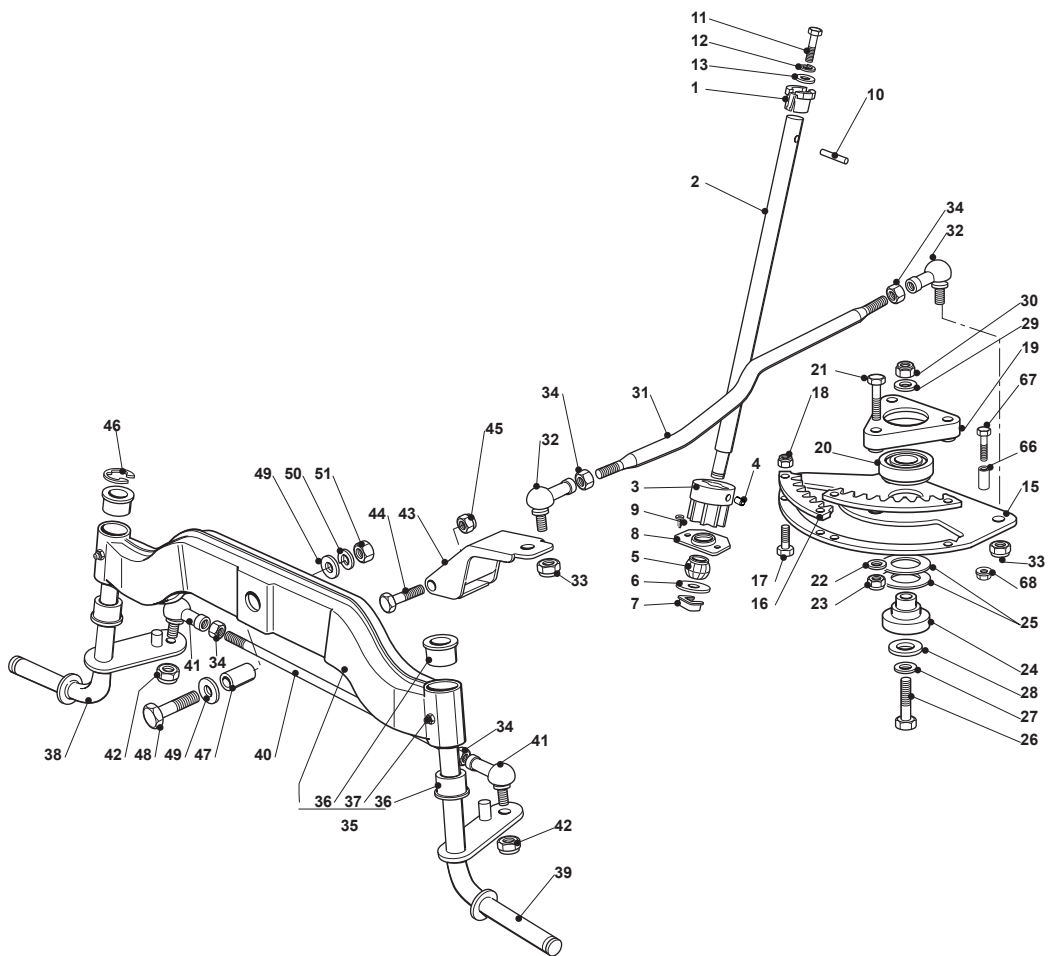

TCX 102 HYDRO

Ride-on 102-122 Steering - 15"

Issue 26 - 2015

Fig.	Q.ty	Part No	Description	Notes
66	1	122167840/0	Spacer	
67	1	112691200/0	Screw	
68	1	112293201/0	Nut