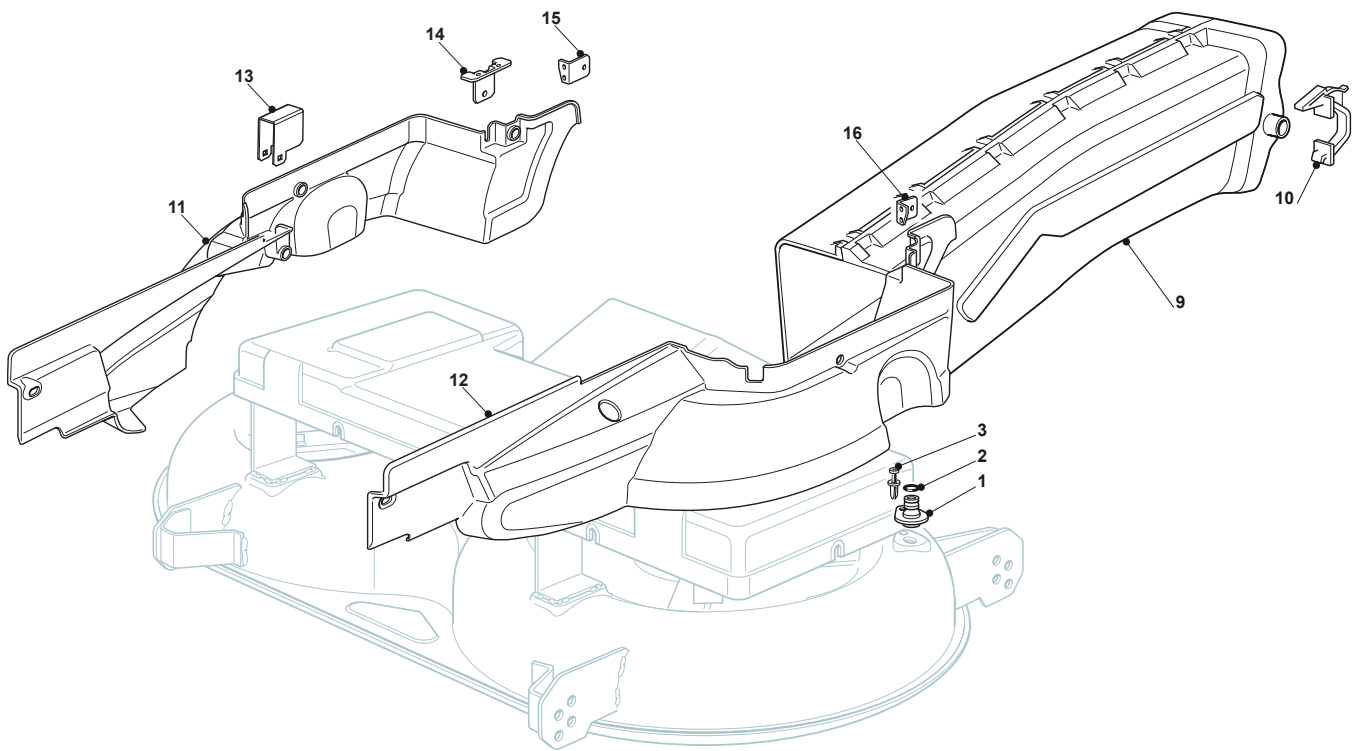

Fig.	Q.ty	Part No	Description	Notes
1	1	382564220/0	Cutting Plate Grey	Grey
1	1	382564213/0	Cutting Plate Black	Black
1	1	382564214/0	Cutting Plate Red	Red
1	1	382564215/0	Cutting Plate Yellow	Yellow
2	2	125033060/0	Washing Cutting Deck Connection	
3	2	119035000/0	Or Ring	
4	2	112500030/0	Rivet	
8	1	382207200/1	Flange Assy	
9	1	382207201/2	Support Shaft Tc	
10	1	125020800/1	Main Blade Shaft	
11	1	125020801/2	Secondary Blade Shaft	
13	4	119216032/0	Bearing	
14	2	325160501/0	Dust Cover Disc	
15	2	112609260/0	Seeger	
16	6	112818700/0	Screw	
17	6	112154210/0	Nut	
18	2	125463200/0	Blade Hub	
19	2	112139100/0	Key	
20	1	182004350/0	Right Mulching Blade	
21	1	182004349/0	Left Blade Mulching	
22	2	122160400/0	Elastic Disc	
23	2	112523080/0	Washer	
24	1	112735694/0	Screw	
25	1	112735695/1	Screw	
31	4	182700004/0	Anti Scalp Wheel	
32	4	125510121/0	Pin	
33	4	122450115/0	Spring	
34	4	112000930/0	Benzing Ring	
41	1	182004343/0	Right Blade	
42	1	182004342/0	Left Blade, Winged	