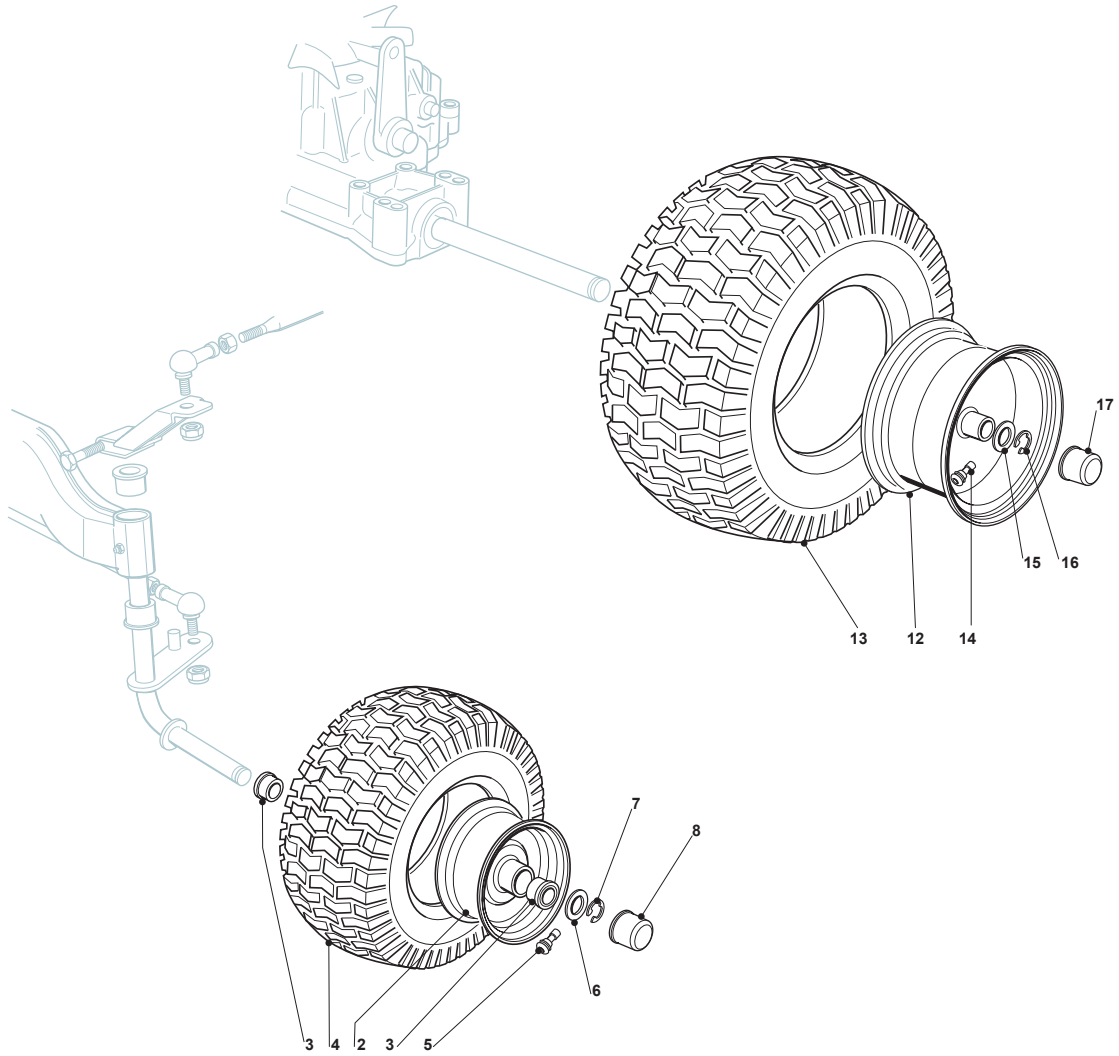

Fig.	Q.ty	Part No	Description	Notes
2	2	182000598/0	Rimm	
3	4	125122200/2	Bearing	
4	2	127590066/0	Tyre	15inch
4	2	125590014/0	Tyre	13inch
5	2	125950000/0	Valve	
6	2	125670005/1	Washer	
7	2	112001000/0	Benzing Ring	
8	2	322110239/0	Hub Cover	Stiga Style
8	2	122110230/0	Hub Cover	standard Black
12	2	182000599/0	Rimm	
13	2	125590015/0	Tyre	
14	2	125950000/0	Valve	
15	2	125670005/1	Washer	
16	2	112001010/0	Benzing Ring	
17	2	322110239/0	Hub Cover	Stiga Style
17	2	122110230/0	Hub Cover	standard Black