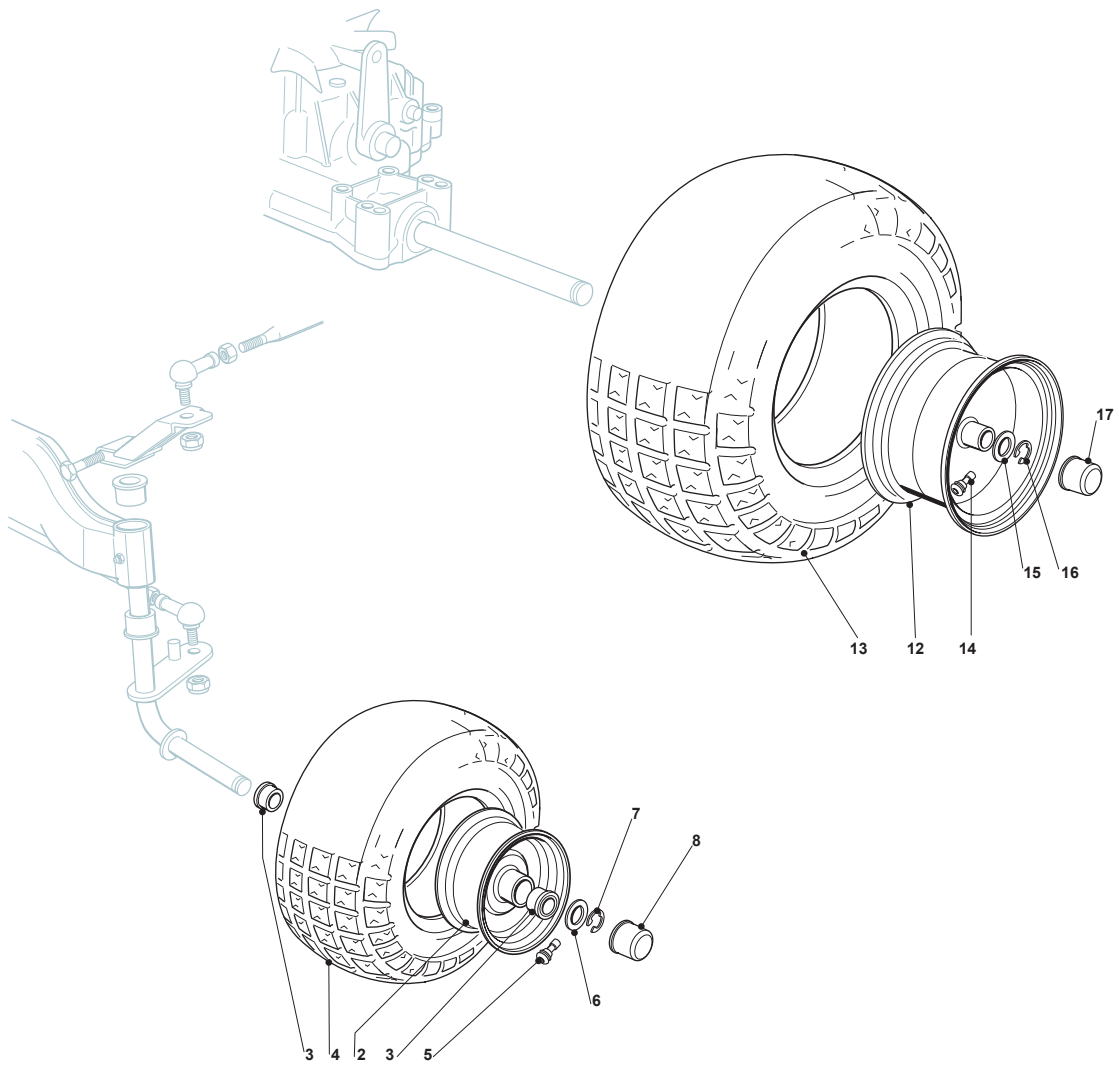

Fig.	Q.ty	Part No	Description	Notes
2	2	182000598/0	Rimm	
3	4	125122200/2	Bearing	
4	2	125590014/0	Tyre	13inch
4	2	127590066/0	Tyre	15inch
5	2	125950000/0	Valve	
6	2	125670005/1	Washer	
7	2	112001000/0	Benzing Ring	
8	2	382110274/0	Wheel Cover	standard Grey
12	2	182000599/0	Rimm	
13	2	125590015/0	Tyre	
14	2	125950000/0	Valve	
15	2	125670005/1	Washer	
16	2	112001010/0	Benzing Ring	
17	2	382110275/0	Rear Wheel Deck	standard Grey