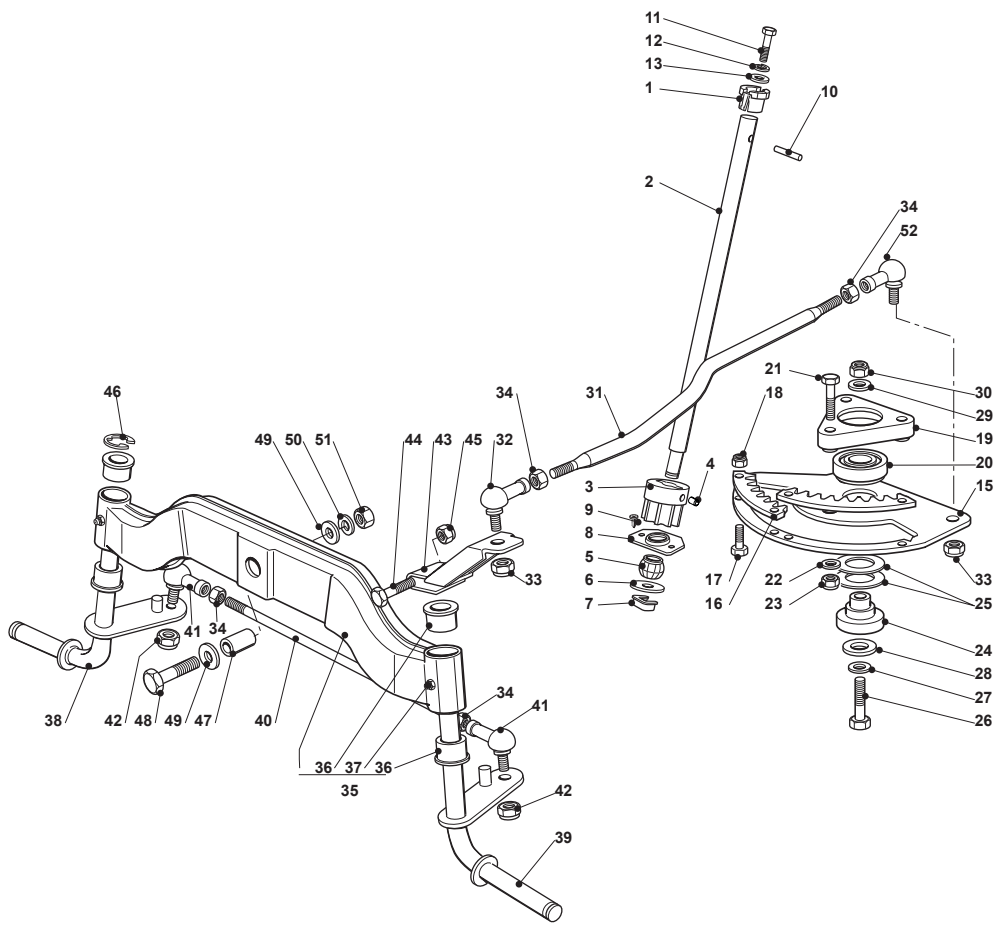

Fig.	Q.ty	Part No	Description	Notes
83	2	122524970/2	Fulcrum Pin	
84	2	112155010/0	Nut	
85	1	325785147/2	Seat Support	
86	1	325318303/0	Stop Lever	
87	1	125510000/0	Pin	
88	1	125430202/1	Spring	
89	2	112604897/0	Elastic Washer	
90	1	125430285/0	Spring	
91	1	112789000/0	Screw	
92	1	112154330/0	Nut	
93	1	325060049/0	Seat Switch Cam	
94	2	112815050/0	Screw	
95	4	112521320/0	Washer	
96	2	112154330/0	Nut	
97	1	325755025/1	Bracket	
98	2	112735110/0	Screw	
99	2	112437502/0	Plate	
100	1	325430255/0	Spring	
101	2	125510119/0	Tie Rod	
102	2	124487997/0	Cotter Pin	
103	2	125510040/1	Pin	
104	2	112155000/0	Nut	
105	2	112155000/0	Nut	

TCB 102 HYDRO

Ride-on 102-122 Body

Issue 17 - 2015

Fig.	Q.ty	Part No	Description	Notes
88	1	325256250/0	Screwed Ring	
101	1	382869006/1	Muffler Tube Guard	
102	2	118566110/0	Push Rod	
103	4	112734995/0	Screw	
104	2	325547109/2	Plate	
106	4	112731580/0	Screw	