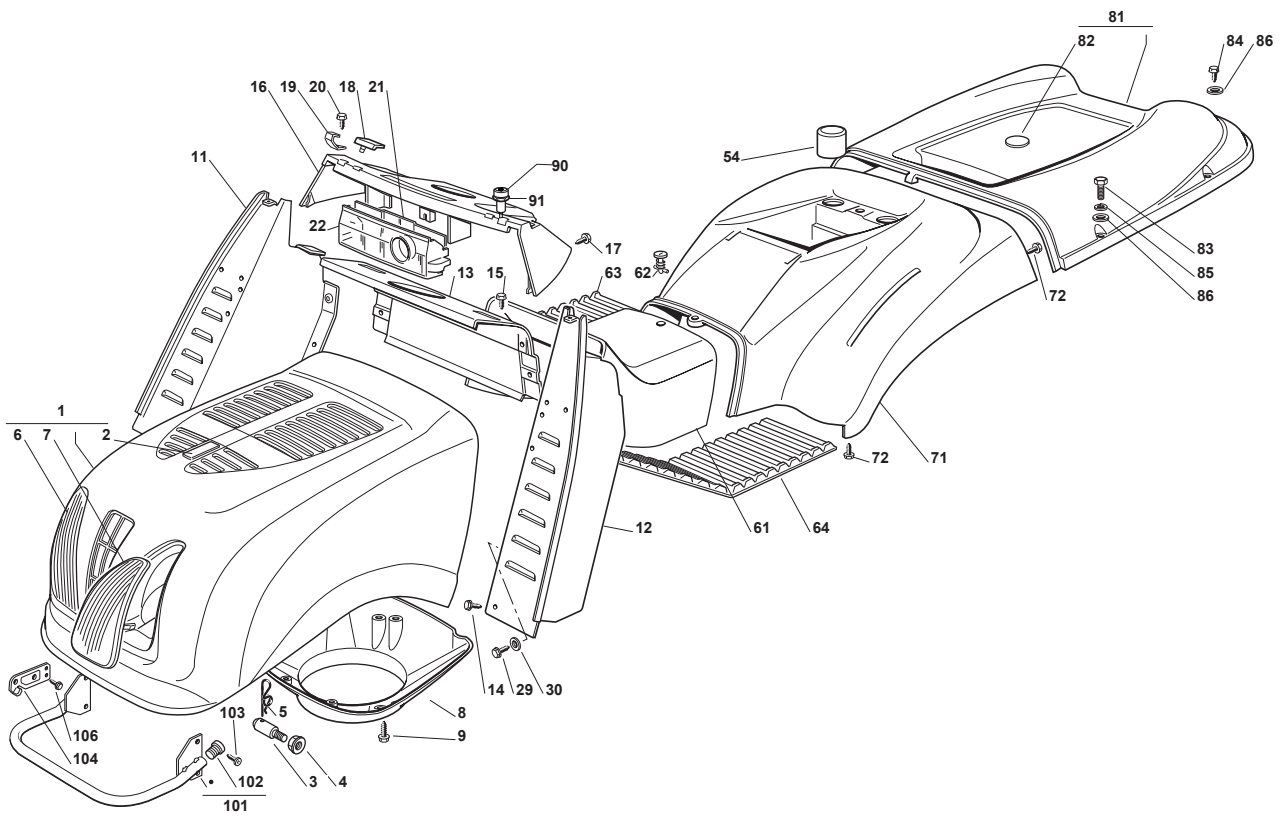

Fig.	Q.ty	Part No	Description	Notes
83	2	122524970/2	Fulcrum Pin	
84	2	112155010/0	Nut	
85	1	325785147/2	Seat Support	
86	1	325318303/0	Stop Lever	
87	1	125510000/0	Pin	
88	1	125430202/1	Spring	
89	2	112604897/0	Elastic Washer	
90	1	125430285/0	Spring	
91	1	112789000/0	Screw	
92	1	112154330/0	Nut	
93	1	325060049/0	Seat Switch Cam	
94	2	112815050/0	Screw	
95	4	112521320/0	Washer	
96	2	112154330/0	Nut	
97	1	325755025/1	Bracket	
98	2	112735110/0	Screw	
99	2	112437502/0	Plate	
100	1	325430255/0	Spring	
101	2	125510119/0	Tie Rod	
102	2	124487997/0	Cotter Pin	
103	2	125510040/1	Pin	
104	2	112155000/0	Nut	
105	2	112155000/0	Nut	