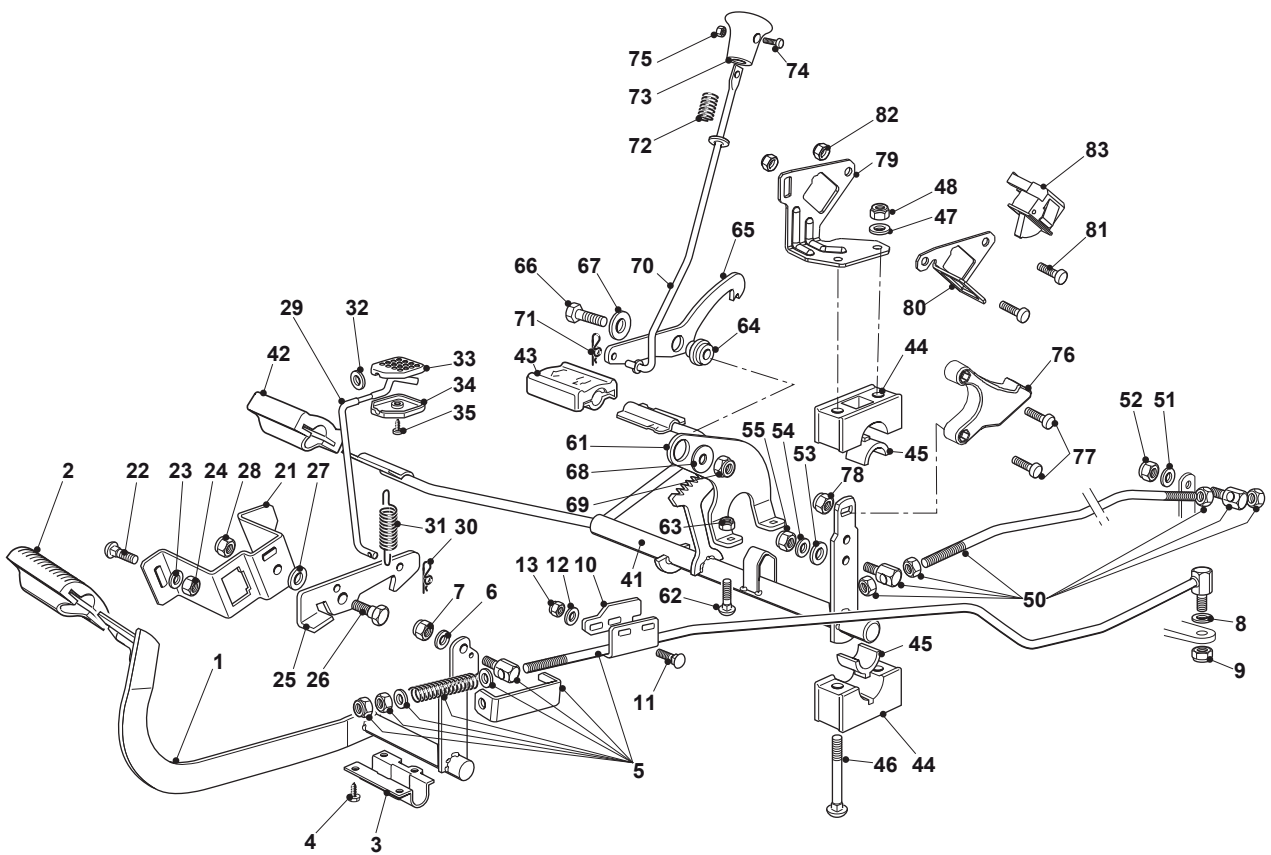

Fig.	Q.ty	Part No	Description	Notes
1	1	382500011/2	Pedal	
2	1	325110416/0	Clamp Cover	
3	1	325547081/2	Plate	
4	4	112731601/0	Screw	
5	1	382000626/0	Brake Rod Assy	
6	1	112521350/0	Washer	
7	1	112155000/0	Nut	
8	2	112521360/0	Washer	
9	1	112155000/0	Nut	
10	1	325547281/1	Plate	
11	2	112815210/0	Screw	
12	2	112523040/0	Washer	
13	2	112154510/0	Nut	
21	1	325785143/1	Support	
22	2	112815210/0	Screw	
23	1	112523040/0	Washer	
24	2	112154510/0	Nut	
25	1	325253001/0	Hook	
26	1	122524970/2	Fulcrum Pin	
27	1	325670011/0	Antifriction Washer	
28	1	112155000/0	Nut	
29	1	125033097/0	Rod	
30	1	124487997/0	Cotter Pin	
31	1	125430213/0	Spring	
32	1	112523040/0	Washer	
33	1	325592001/0	Knob	
34	1	325592002/0	Knob	
35	1	112727815/0	Screw	
41	1	382000389/1	Drive Pedal	
42	1	325110417/0	Clamp Cover Front	
43	1	325110418/0	Clamp Cover Rear	
44	4	325785354/0	Support	
45	4	325034003/0	Brass	
46	4	112815271/0	Screw	
47	4	112523040/0	Washer	
48	4	112154510/0	Nut	
50	1	382000579/0	Rod	
51	1	112523040/0	Washer	
52	1	112154510/0	Nut	
53	1	112521360/0	Washer	
54	1	112523040/0	Washer	
55	1	112154510/0	Nut	
61	1	325774477/0	Clamp	
62	2	112815210/0	Screw	
63	2	112292102/0	Nut	
64	1	125040638/0	Bushing	
65	1	325022000/1	Hook	
66	1	112691100/0	Screw	
67	1	112523060/0	Washer	
68	1	322672152/0	Antifriction Washer	
69	1	112155000/0	Nut	

Fig.	Q.ty	Part No	Description	Notes
70	1	125033091/0	Rod	
71	1	124487995/0	Cotter Pin	
72	1	125430232/0	Spring	
73	1	325605002/0	Button	
74	1	112726389/0	Screw	
75	1	112290800/0	Nut	
76	1	325060050/0	Cam	
77	1	112789100/0	Screw	
78	2	112154330/0	Nut	
79	2	325755071/0	Angle Bracket	
80	1	325785479/0	Micro Switch Bracket	
81	2	112791400/0	Screw	
82	2	112292102/0	Nut	
83	1	119410614/0	Microswitch	