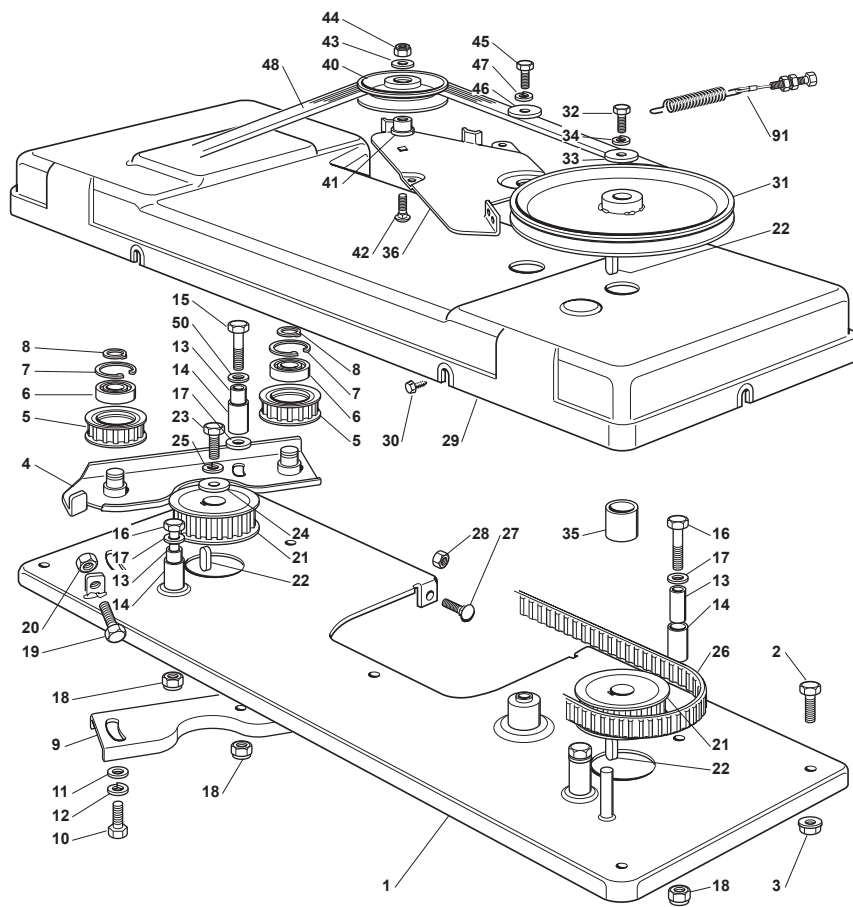

Fig.	Q.ty	Part No	Description	Notes
1	1	382547029/0	Plate	
2	4	112792611/0	Screw	
3	4	112293201/0	Nut	
4	1	382785084/1	Support	
5	2	125601559/1	Toothed Pulley	
6	2	119216048/0	Bearing	
7	2	112610800/0	Seeger	
8	2	112609200/0	Seeger	
9	1	325650037/0	Pulley Stiffening	
10	2	112793102/0	Screw	
11	2	112521350/0	Washer	
12	2	112583500/0	Grower	
13	4	125160003/0	Spacer	
14	4	125038000/0	Bushing	
15	1	112691700/0	Screw	
16	3	112691200/0	Screw	
17	4	112521350/0	Washer	
18	4	112293201/0	Nut	
19	1	112793900/0	Screw	
20	1	112293200/0	Nut	
21	2	125601560/0	Pulley	
22	3	112139480/0	Feather	
23	1	112793102/0	Screw	
24	1	125670007/0	Washer	
25	1	112583500/0	Grower	
26	1	135065600/0	Belt	
27	3	112815200/0	Screw	
28	3	112292102/0	Nut	
29	1	125060100/3	Protection	
30	6	112735110/0	Screw	
31	1	125601550/0	Pulley	
32	1	112793102/0	Screw	
33	1	125670007/0	Washer	
34	1	112583500/0	Grower	
35	1	125160002/0	Spacer	
36	1	325318115/1	Lever	
40	1	325601599/0	Pulley	
41	1	125160079/0	Spacer	
42	1	112818900/0	Screw	
43	1	112523060/0	Washer	
44	1	112155000/0	Nut	
45	1	112793102/0	Screw	
46	1	112523070/0	Washer	
47	1	112583500/0	Grower	
48	1	135062811/0	Belt	
50	1	112523060/0	Washer	
91	1	182004608/0	Engagging Cable