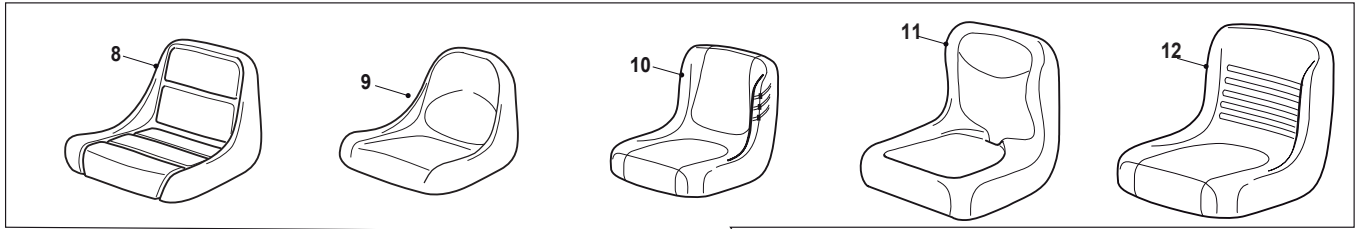

Fig.	Q.ty	Part No	Description	Notes
1	1	125961213/0	Steering Wheel	
2	1	125961214/1	Steering Wheel	Grey
2	1	125961217/1	Coated Steering Wheel Black Tc	Black
2	1	125961210/1	Steering Wheel	Black Coated
3	1	125961206/0	Steering Wheel	
4	1	325120231/0	Cap	
5	1	325580500/0	Cap	
6	1	325580501/0	Cap	
6	1	325580505/0	Cap	Specific for Mountfield
7	1	112620299/0	Elastic Pin	
8	1	125722450/1	Seat	
9	1	125722451/2	Seat	
10	1	125722459/0	Seat	
11	1	125722457/0	Seat	
12	1	125722471/0	Seat	Integral, Black
12	1	125722467/1	Seat	Confort, Black
13	4	112793102/0	Screw	
14	4	112583500/0	Grower	