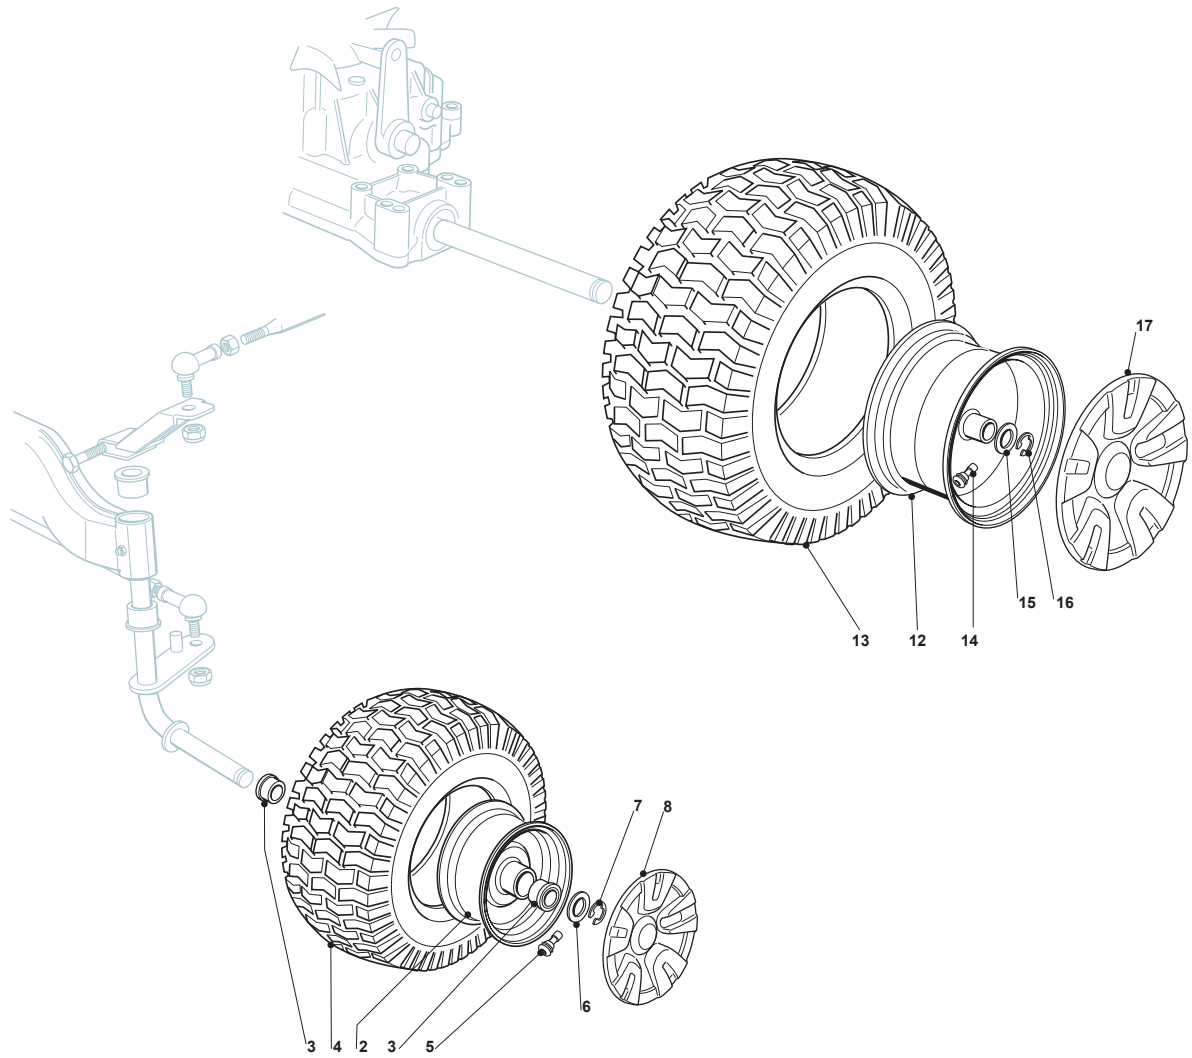

Fig.	Q.ty	Part No	Description	Notes
2	2	182000598/0	Rimm	
3	4	125122200/2	Bearing	
4	2	127590066/0	Tyre	15inch
4	2	125590014/0	Tyre	13inch
5	2	125950000/0	Valve	
6	2	125670005/1	Washer	
7	2	112001000/0	Benzing Ring	
8	2	382110252/0	Front Wheel Cover	standard Grey
12	2	182000599/0	Rimm	
13	2	125590015/0	Tyre	
14	2	125950000/0	Valve	
15	2	125670005/1	Washer	
16	2	112001010/0	Benzing Ring	
17	2	382110253/0	Wheel Cover	standard Grey