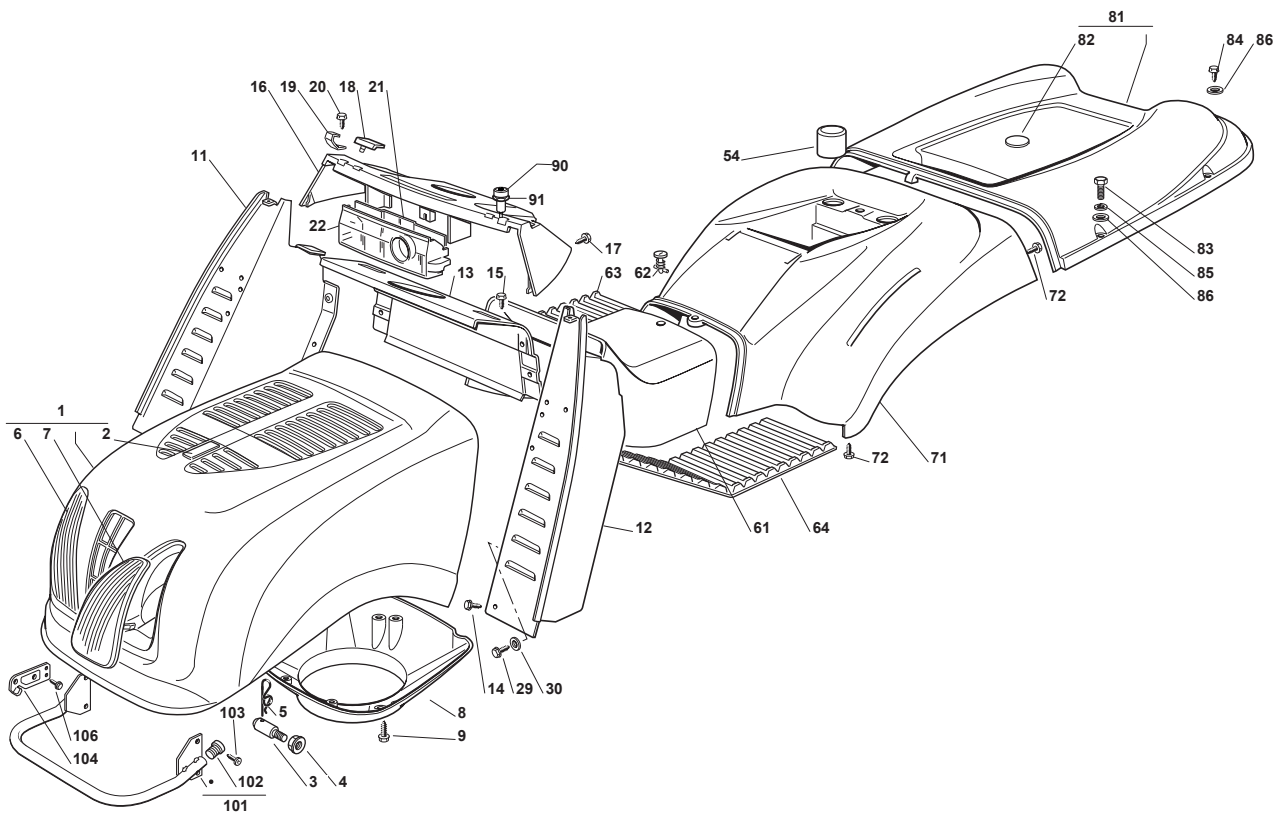

TCB 102 HYDRO

Ride-on 102-122 Body

Issue 17 - 2015

Fig.	Q.ty	Part No	Description	Notes
88	1	325256250/0	Screwed Ring	
101	1	382869006/1	Muffler Tube Guard	
102	2	118566110/0	Push Rod	
103	4	112734995/0	Screw	
104	2	325547109/2	Plate	
106	4	112731580/0	Screw