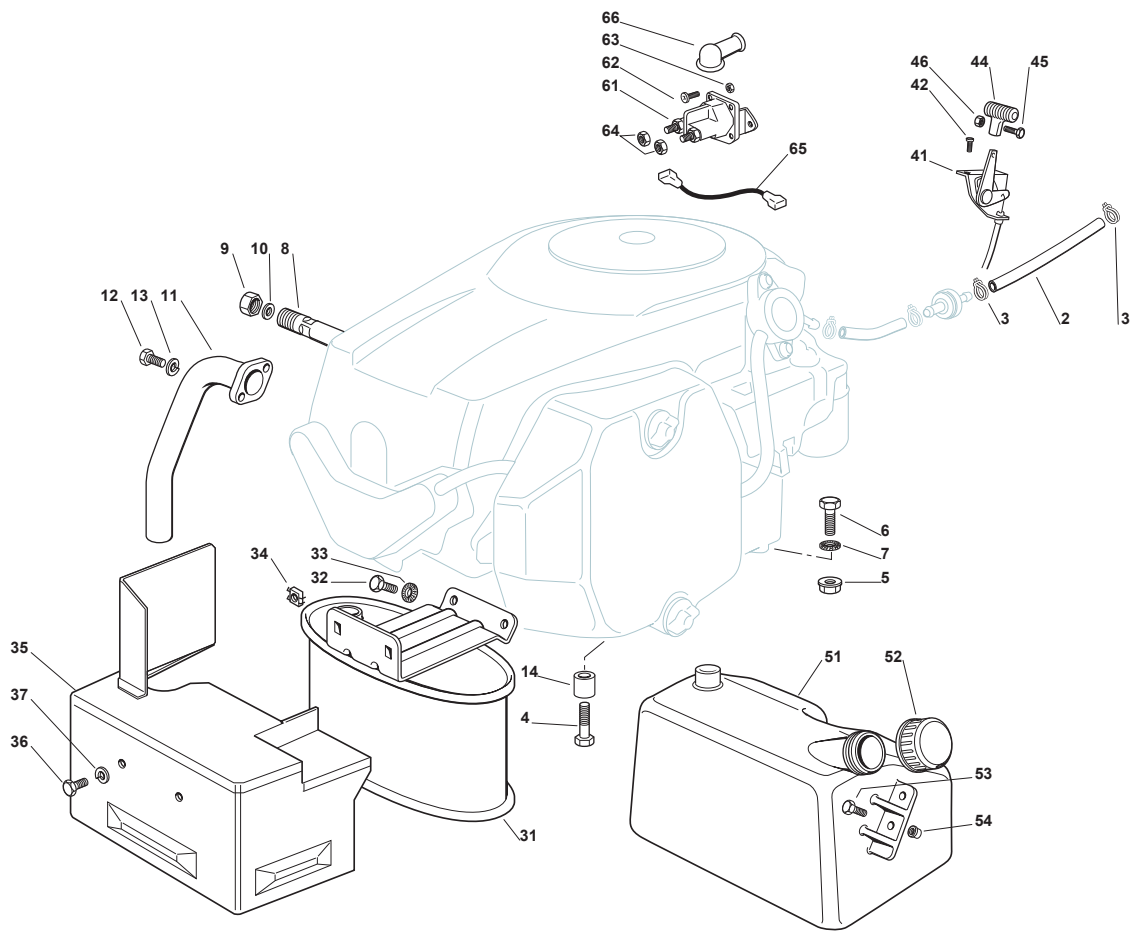

Fig.	Q.ty	Part No	Description	Notes
2	1	325869033/1	Fuel Tube	
3	2	118375051/1	Fair Led	
5	1	127598061/1	Oil Discharge Extension	
6	1	118737849/0	Plug	
7	1	118401001/1	Oil Seal	
8	4	125510028/1	Pin	
9	4	112154210/0	Nut	
10	1	127430561/0	Spring	
11	1	112691115/0	Screw	
12	2	112521350/0	Washer	
13	1	112293201/0	Nut	
14	1	118738243/0	Exhaust Discharge Tube Right	
15	1	118738244/0	Exhaust Discharge Tube Left	
16	4	112293201/0	Nut	
17	1	112540260/0	Grower	
32	2	112793102/0	Screw	
33	2	112540260/0	Grower	
34	1	182750003/0	Muffler Assy	
35	2	112360425/0	Nut	
36	1	382598051/0	Guard	
37	2	112792611/0	Screw	
38	2	112583500/0	Grower	
41	1	182000219/0	Accelerator	
42	2	125943012/0	Screw	
44	1	125394501/0	Knob	
45	1	112726388/0	Screw	
46	1	112290800/0	Nut	
48	1	125090007/0	Choke Control	
51	1	125735110/3	Tank	Without Fuel Level
51	1	325735111/3	Tank	With Fuel Level
52	1	125795000/1	Fuel Cap	
53	2	112788910/0	Screw	
54	2	112500092/0	Rivet	
61	1	133567000/0	Relay	
62	2	112791500/0	Screw	
63	2	112521330/0	Washer	
64	2	112521330/0	Washer	
65	2	112582100/0	Grower	
66	2	112292100/0	Nut	