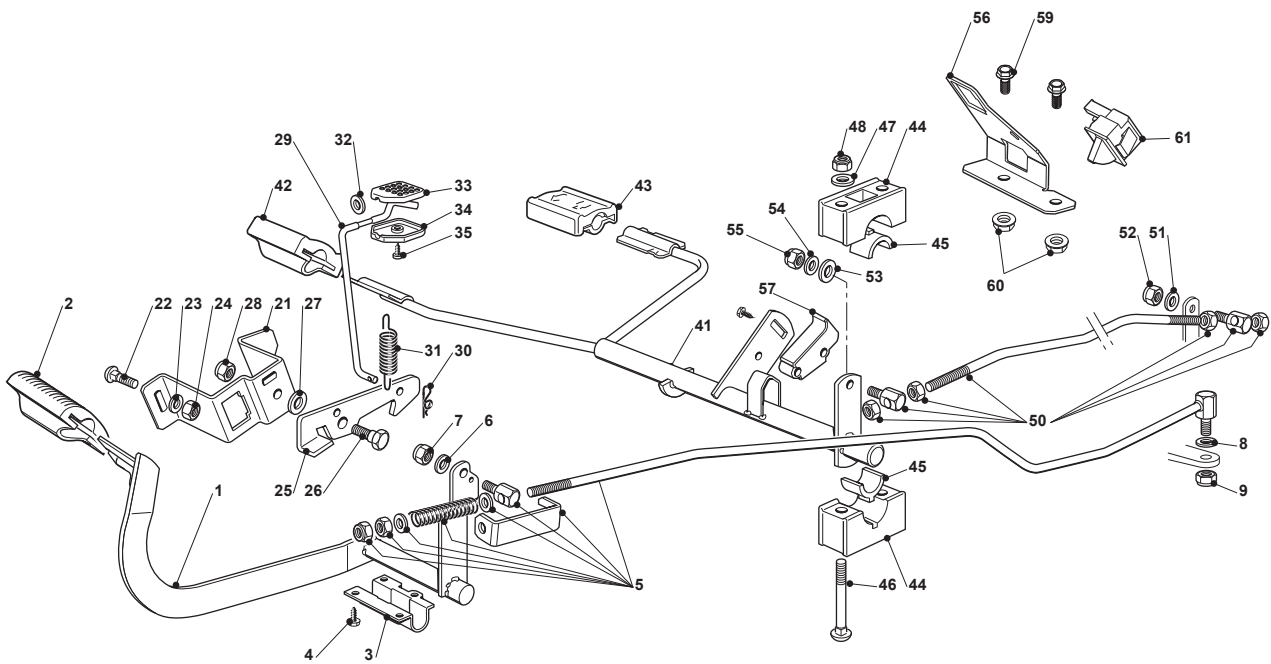

TCB 102 HYDRO

Ride-on 102-122 Steering - 15"

Issue 17 - 2015

Fig.	Q.ty	Part No	Description	Notes
66	1	122167840/0	Spacer	
67	1	112691200/0	Screw	
68	1	112293201/0	Nut	

Fig.	Q.ty	Part No	Description	Notes
1	1	382500011/2	Pedal	
2	1	325110416/0	Clamp Cover	
3	1	325547081/2	Plate	
4	4	112731601/0	Screw	
5	1	382000582/0	Rod	
6	1	112521350/0	Washer	
7	1	112155000/0	Nut	
8	2	112521360/0	Washer	
9	1	112155000/0	Nut	
21	1	325785143/1	Support	
22	2	112815210/0	Screw	
23	1	112523040/0	Washer	
24	2	112154510/0	Nut	
25	1	325253001/0	Hook	
26	1	122524970/2	Fulcrum Pin	
27	1	325670011/0	Antifriction Washer	
28	1	112155000/0	Nut	
31	1	125430213/0	Spring	
36	1	125033034/0	Rod	
37	1	125394509/1	Knob	
38	1	112523020/0	Washer	
41	1	382000391/1	Drive Pedal	
42	1	325110417/0	Clamp Cover Front	
43	1	325110418/0	Clamp Cover Rear	
44	4	325785354/0	Support	
45	4	325034003/0	Brass	
46	4	112815271/0	Screw	
47	4	112523040/0	Washer	
48	4	112154510/0	Nut	
50	1	382000579/0	Rod	
51	1	112523040/0	Washer	
52	1	112154510/0	Nut	
53	1	112521360/0	Washer	
54	1	112523040/0	Washer	
55	1	112154510/0	Nut	
56	1	325785481/0	Micro Switch Bracket	
57	1	325060034/1	Cam	
58	1	112735404/0	Screw	
59	2	112793102/0	Screw	
60	2	112293201/0	Nut	
61	1	382394853/0	Switch Ass.Y	
62	1	119410609/0	Microswitch	
63	2	112735602/0	Screw	
64	2	112581100/0	Grower	
65	2	112290791/0	Nut	
66	2	112735110/0	Screw	
67	1	119410614/0	Microswitch	