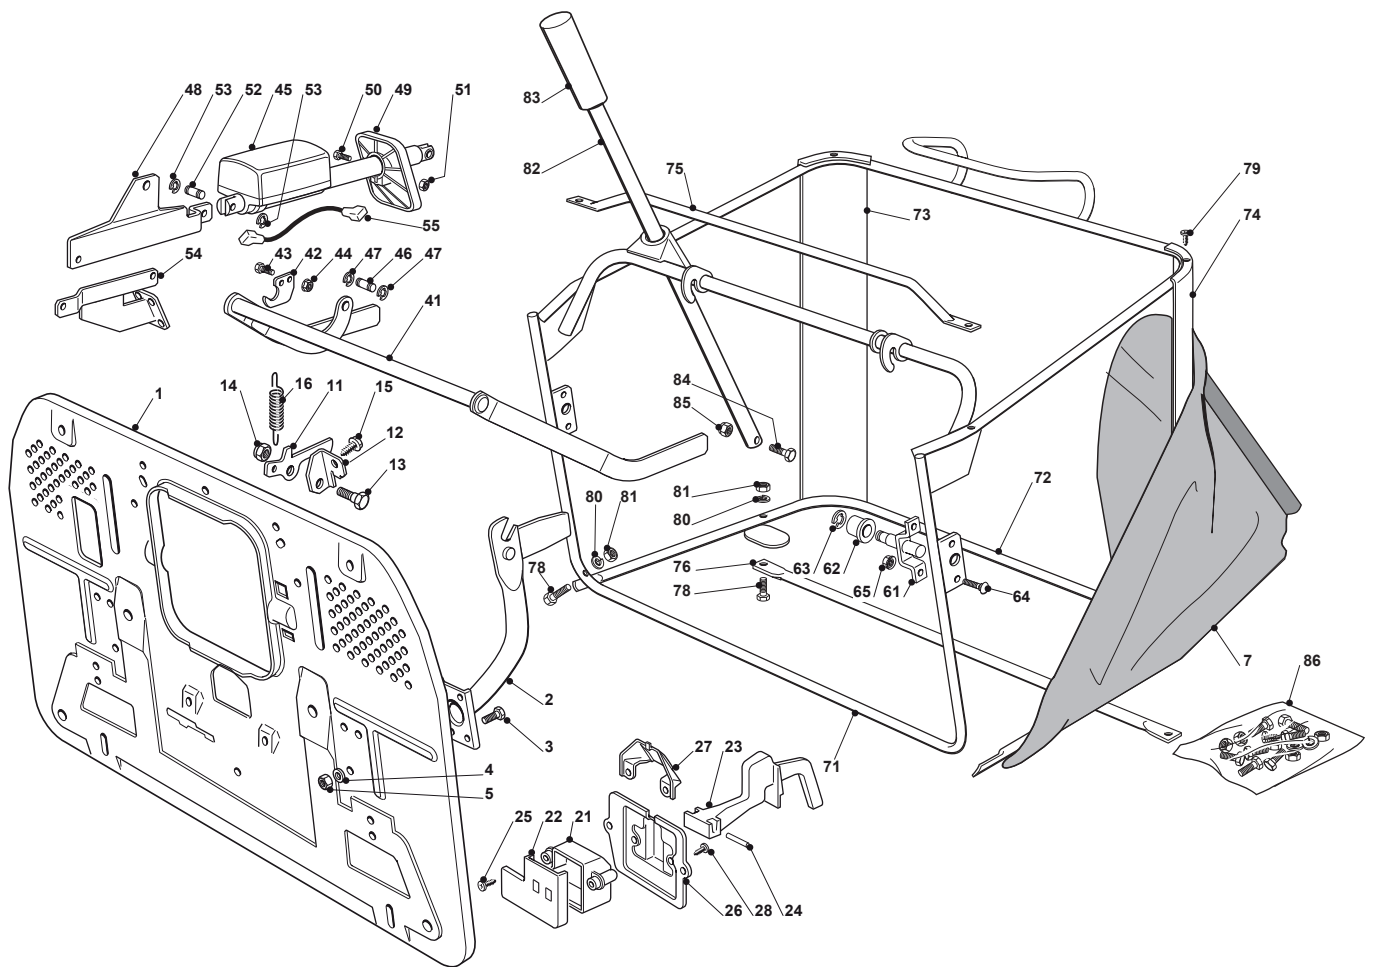

Fig.	Q.ty	Part No	Description	Notes
1	1	382547051/0	Plate	
2	2	182774225/1	Clamp	
3	6	112793102/0	Screw	
4	6	112523060/0	Washer	
5	6	112293201/0	Nut	
7	1	182106000/2	Grasscatcher	
11	1	325774315/1	Bracket	
12	1	325755031/1	Bracket	
13	1	125510080/1	Pin	
14	1	112292102/0	Nut	
15	1	112735122/0	Screw	
16	1	125430210/1	Brake Spring	
21	1	125600041/0	Grassc.Full Micro Protection Tcj-F	
22	1	125600042/0	Grasscatcher Micro Prot Cover	
23	1	125318124/0	Full Grassc. Microswtich Cover	
24	1	112400030/0	Pin	
25	1	112728510/0	Screw	
26	1	325785272/0	Micro Protection	
27	1	125600048/0	Empty Micro Grassc.Protection Cover	
28	2	112728450/0	Screw	
71	1	382800051/0	Upper Frame	
72	1	382800002/2	Lower Grasscatcher Frame	
73	1	325032001/1	Right Angular Support	
74	1	325032002/1	Left Angular Support	
75	1	382394001/2	Front Handle	
76	1	382650038/0	Lower Stiffening	
78	4	112792099/0	Screw	
79	4	112729601/1	Screw	
80	4	112582101/0	Grower	
81	4	112292100/0	Nut	
82	1	125869029/1	Grasscatcher Lifting Tube	
83	1	125394508/0	Knob	
84	1	112792099/0	Screw	
85	1	112154510/0	Nut	
86	1	382180027/1	Outfit, Screws	