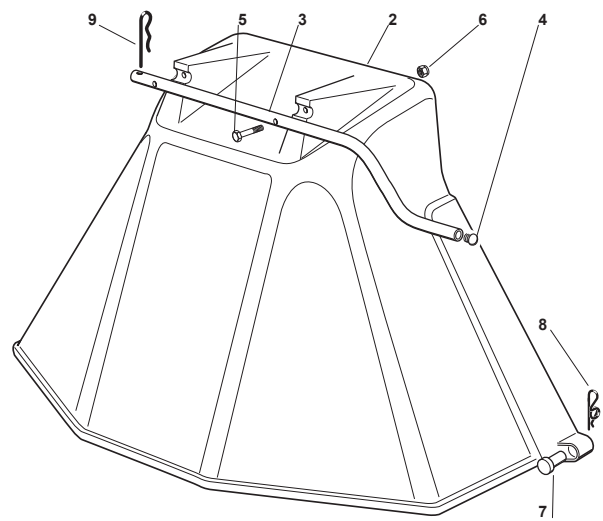

Fig.	Q.ty	Part No	Description	Notes
2	1	382400003/1	Ejection Guard	
3	1	325869043/0	Rear Support	
4	2	118566112/0	Polyethylene Push Road Ivars D=20inch	
5	2	112689515/0	Screw	
6	2	112154510/0	Nut	
7	2	125510022/0	Pin	
8	2	124487998/0	Cotter Pin	
9	1	124487999/0	Spring Pin	
22	1	125519997/1	Front Weight Tc	
23	3	112760520/0	Screw	
24	3	112155000/0	Nut	
42	1	382735502/0	Bracket	
43	1	325774213/0	Bracket	
44	1	382033105/1	Rod	
45	1	125510021/1	Hitch Pin	
46	2	124487999/0	Spring Pin	
51	1	182180050/0	Battery Charger	CE Plugg
51	1	182180052/0	Battery Charger	UK Plugg
72	1	325140097/0	Deflector	
73	1	325394005/0	Handle	
74	1	125510077/0	Pin	
75	1	125430245/0	Spring	
76	1	112735405/0	Screw	
77	1	325280000/1	Handgrip	
78	1	125840011/1	Tie Rod	
79	2	125253004/0	Mulch.Kit Fixing Hook	