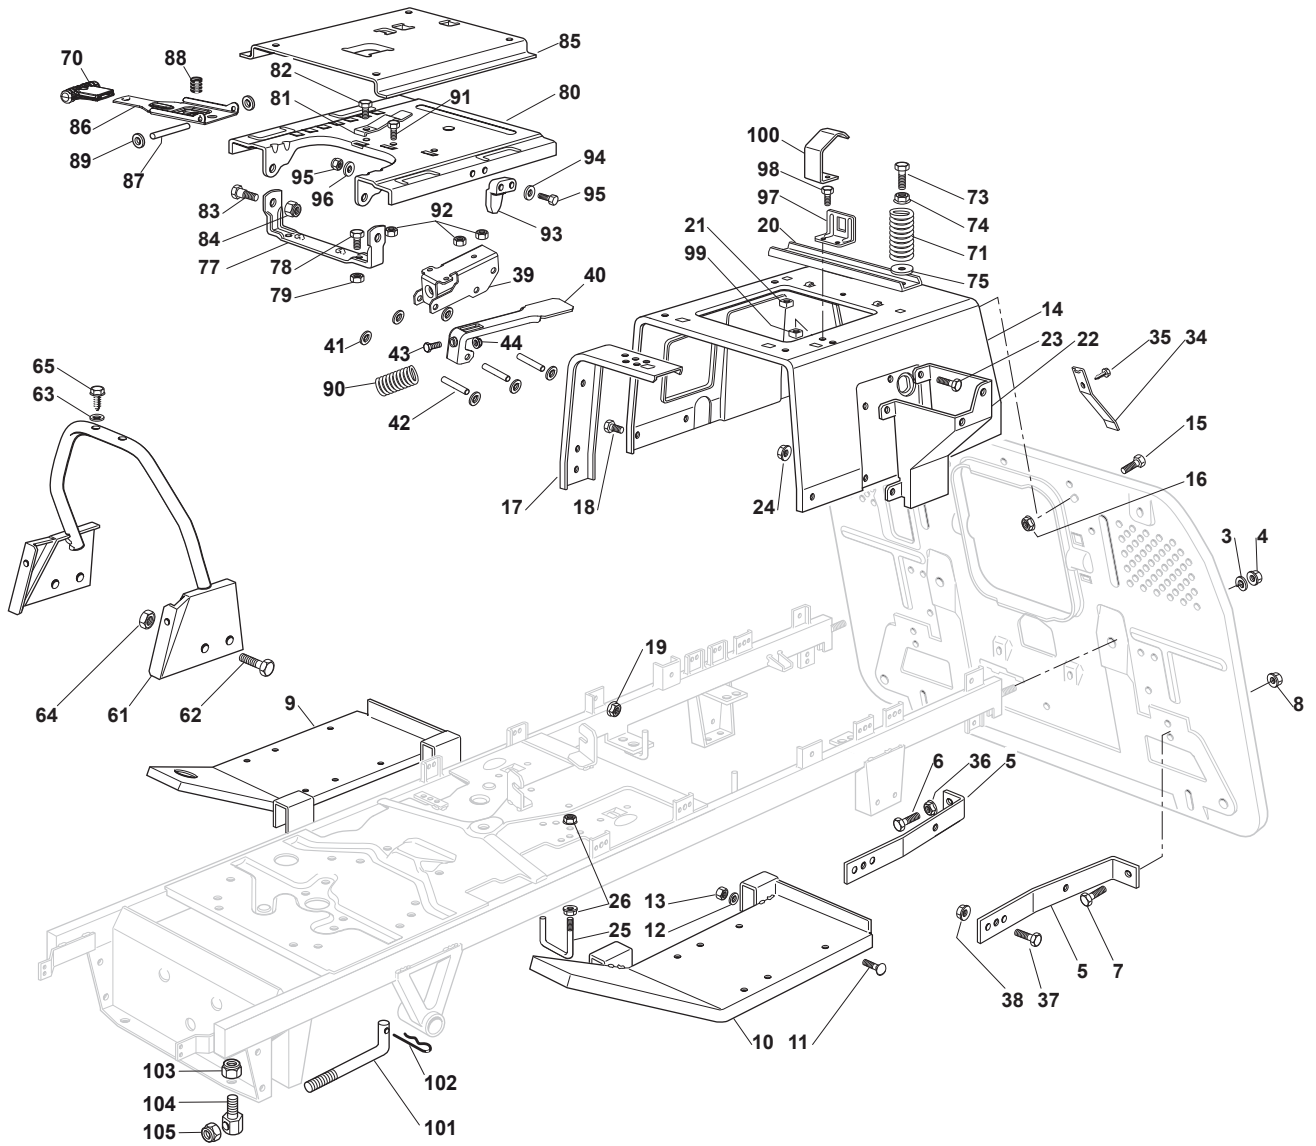

Fig.	Q.ty	Part No	Description	Notes
3	2	112585100/0	Washer	
4	2	112295200/0	Nut	
5	2	325774273/1	Stiffening	
6	1	112691100/0	Screw	
7	3	112793102/0	Screw	
8	4	112293201/0	Nut	
9	1	382510041/2	Right Footboard Support	
10	1	382510043/2	Left Footboard Support	
11	4	112815245/0	Screw	
12	4	112523040/0	Washer	
13	4	112154510/0	Nut	
14	1	325785133/5	Seat Support	
15	5	112791011/0	Screw	
16	5	112292102/0	Nut	
17	2	325650065/0	Stiffening	
18	6	112791011/0	Screw	
19	6	112292102/0	Nut	
20	1	325650067/0	Stiffening	
21	2	112360420/0	Nut	
22	1	325785137/1	Support	
23	4	112791011/0	Screw	
24	4	112292102/0	Nut	
25	1	125580019/0	Belt Guide Peg	
26	2	112292102/0	Nut	
34	1	125430238/1	Spring	
35	1	112731580/0	Screw	
36	1	112293200/0	Nut	
37	2	112793102/0	Screw	
38	2	112293201/0	Nut	
39	1	325774575/0	Fulcrum Clamp	
40	1	325318327/0	Lever	
41	6	112604896/0	Crown Fastener	
42	3	122517866/0	Pin	
43	1	112735661/0	Screw	
44	1	112154510/0	Nut	
61	1	382650045/0	Chassis	
62	4	112792611/0	Screw	
63	2	112521330/0	Washer	
64	4	112292102/0	Nut	
65	2	112731350/0	Screw	
70	1	322394505/0	Knob	
71	2	125430205/1	Spring	
73	2	125943001/1	Screw	
74	2	112293201/0	Nut	
75	2	112523070/0	Washer	
77	1	382774207/0	Seat Clamp Support	
78	2	112792611/0	Screw	
79	2	112293201/0	Nut	
80	1	325785149/3	Fixed Seat Support	
81	1	125430203/1	Spring	
82	1	112731580/0	Screw	

Fig.	Q.ty	Part No	Description	Notes
83	2	122524970/2	Fulcrum Pin	
84	2	112155010/0	Nut	
85	1	325785147/2	Seat Support	
86	1	325318303/0	Stop Lever	
87	1	125510000/0	Pin	
88	1	125430202/1	Spring	
89	2	112604897/0	Elastic Washer	
90	1	125430285/0	Spring	
91	1	112789000/0	Screw	
92	1	112154330/0	Nut	
93	1	325060049/0	Seat Switch Cam	
94	2	112815050/0	Screw	
95	4	112521320/0	Washer	
96	2	112154330/0	Nut	
97	1	325755025/1	Bracket	
98	2	112735110/0	Screw	
99	2	112437502/0	Plate	
100	1	325430255/0	Spring	
101	2	125510119/0	Tie Rod	
102	2	124487997/0	Cotter Pin	
103	2	125510040/1	Pin	
104	2	112155000/0	Nut	
105	2	112155000/0	Nut	