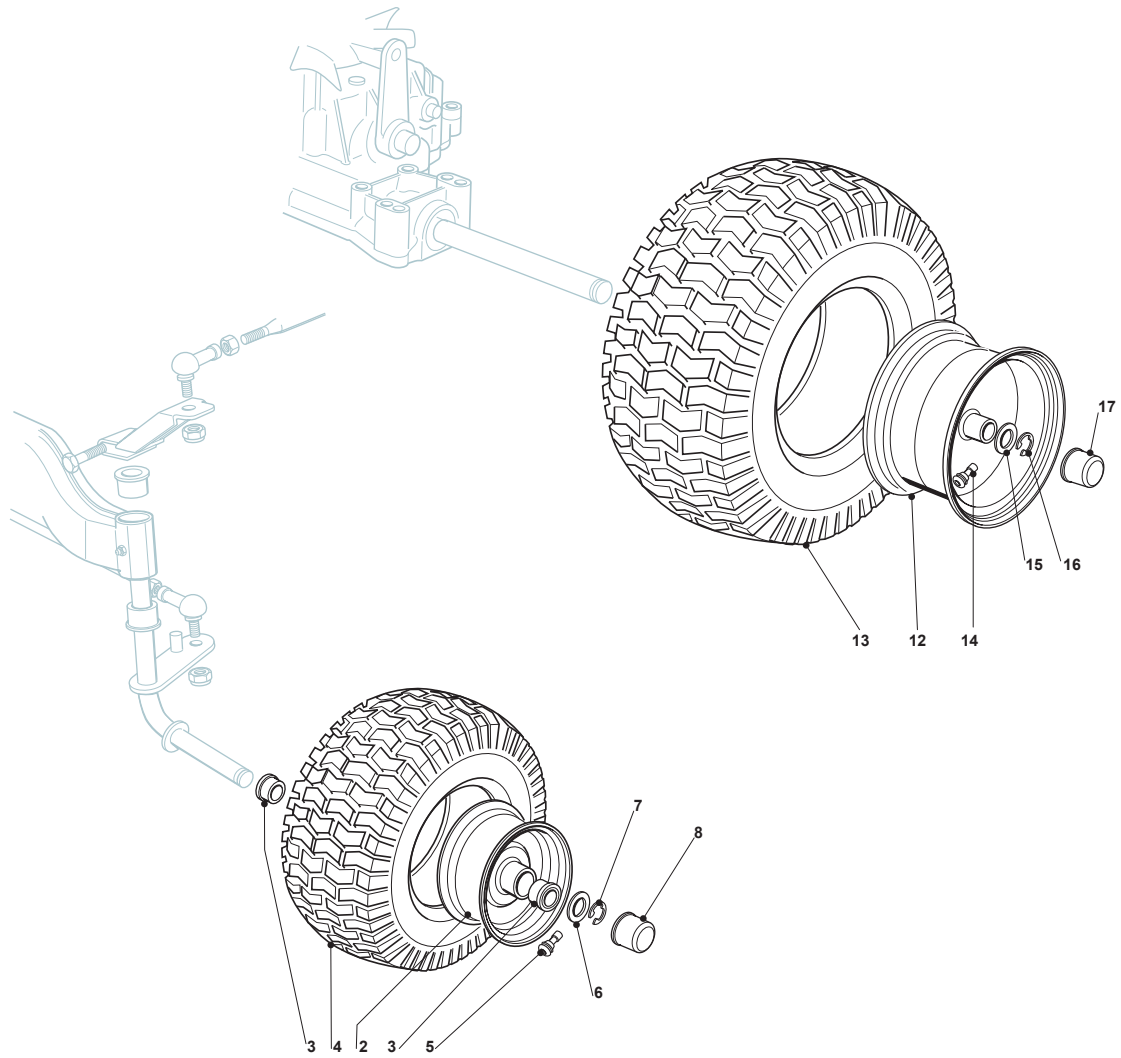

Fig.	Q.ty	Part No	Description	Notes
2	2	182000598/0	Rimm	
3	4	125122200/2	Bearing	
4	2	127590066/0	Tyre	15inch
4	2	125590014/0	Tyre	13inch
5	2	125950000/0	Valve	
6	2	125670005/1	Washer	
7	2	112001000/0	Benzing Ring	
8	2	322110239/0	Hub Cover	Stiga Style
8	2	122110230/0	Hub Cover	standard Black
12	2	182000599/0	Rimm	
13	2	125590015/0	Tyre	
14	2	125950000/0	Valve	
15	2	125670005/1	Washer	
16	2	112001010/0	Benzing Ring	
17	2	322110239/0	Hub Cover	Stiga Style
17	2	122110230/0	Hub Cover	standard Black