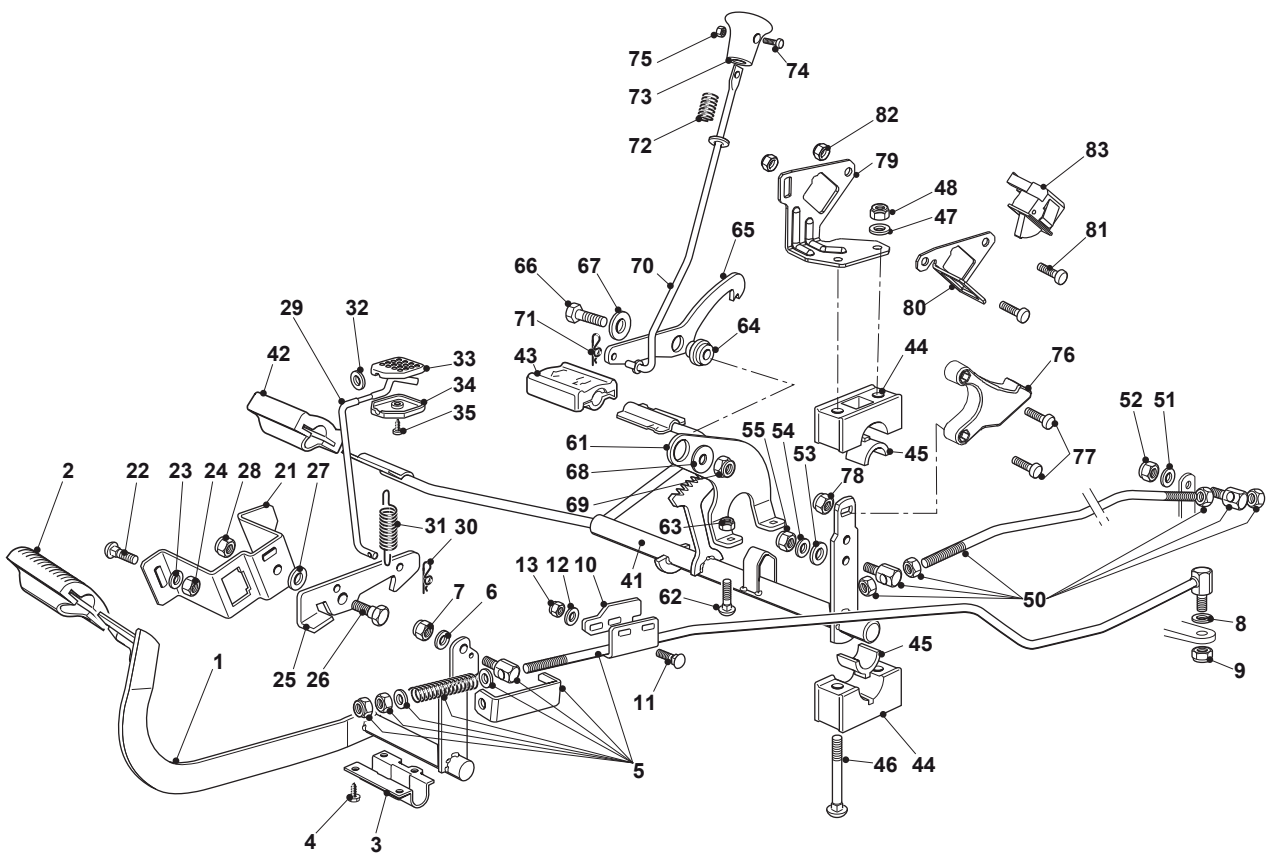

Fig.	Q.ty	Part No	Description	Notes
1	1	382500011/2	Pedal	
2	1	325110416/0	Clamp Cover	
3	1	325547081/2	Plate	
4	4	112731601/0	Screw	
5	1	382000582/0	Rod	
6	1	112521350/0	Washer	
7	1	112155000/0	Nut	
8	2	112521360/0	Washer	
9	1	112155000/0	Nut	
21	1	325785143/1	Support	
22	2	112815210/0	Screw	
23	1	112523040/0	Washer	
24	2	112154510/0	Nut	
25	1	325253001/0	Hook	
26	1	122524970/2	Fulcrum Pin	
27	1	325670011/0	Antifriction Washer	
28	1	112155000/0	Nut	
29	1	125033097/0	Rod	
30	1	124487997/0	Cotter Pin	
31	1	125430213/0	Spring	
32	1	112523040/0	Washer	
33	1	325592001/0	Knob	
34	1	325592002/0	Knob	
35	1	112727815/0	Screw	
41	1	382000391/1	Drive Pedal	
42	1	325110417/0	Clamp Cover Front	
43	1	325110418/0	Clamp Cover Rear	
44	4	325785354/0	Support	
45	4	325034003/0	Brass	
46	4	112815271/0	Screw	
47	4	112523040/0	Washer	
48	4	112154510/0	Nut	
50	1	382000579/0	Rod	
51	1	112523040/0	Washer	
52	1	112154510/0	Nut	
53	1	112521360/0	Washer	
54	1	112523040/0	Washer	
55	1	112154510/0	Nut	
56	1	325785481/0	Micro Switch Bracket	
57	1	325060034/1	Cam	
58	1	112735404/0	Screw	
59	2	112793102/0	Screw	
60	2	112293201/0	Nut	
61	1	119410614/0	Microswitch	