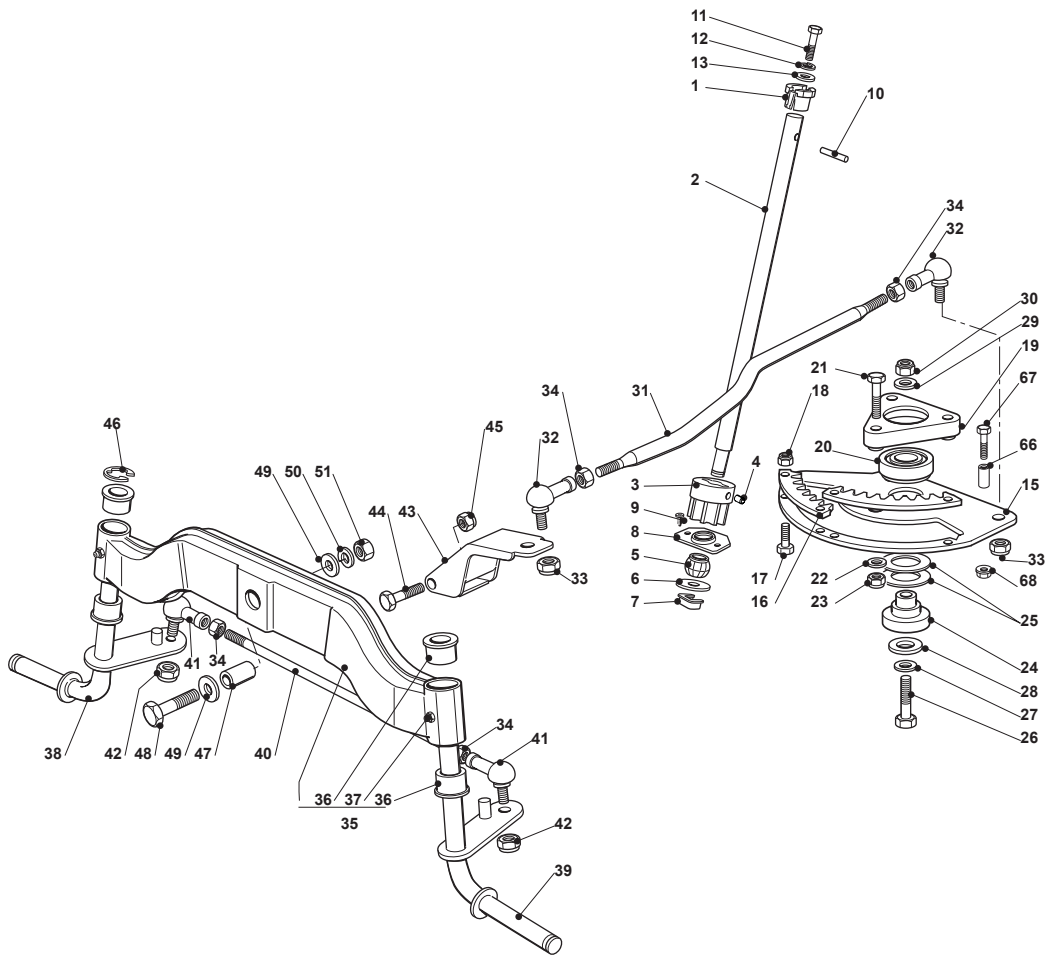

TCB 102 HYDRO

Ride-on 102-122 Steering - 13"

Issue 17 - 2015

Fig.	Q.ty	Part No	Description	Notes
52	2	122746616/0	Joint	

Fig.	Q.ty	Part No	Description	Notes
1	1	325038004/0	Bushing	
2	1	125520010/0	Steering Column	
3	1	125570004/0	Pinion	
4	1	112714300/0	Dowel	
5	1	325743000/0	Joint	
6	1	112521370/0	Washer	
7	1	112436030/0	Plate	
8	1	325785213/1	Support	
9	2	112729601/1	Screw	
10	1	112620250/0	Pin	
11	1	112691800/0	Screw	
12	1	112583500/0	Grower	
13	1	112523060/0	Washer	
15	1	325735523/0	Steering Sector	
16	2	325150000/0	Rack	
17	4	112791213/1	Screw	
18	4	112154510/0	Nut	
19	1	325774453/0	Clamp	
20	1	119216047/0	Bearing	
21	3	112691100/0	Screw	
22	3	112523060/0	Washer	
23	3	112155000/0	Nut	
24	1	125510120/0	Support	
25	2	322672153/0	Antifriction Washer	
26	1	112692395/0	Screw	
27	1	112523080/0	Washer	
28	1	112521390/0	Washer	
29	1	112523080/0	Washer	
30	1	112156602/0	Nut	
31	1	125033003/1	Steering Rod	
32	2	122746600/0	Joint	
32	2	122746616/0	Joint	
33	2	122746609/0	Joint	
34	4	112156602/0	Nut	
35	1	382034001/3	Equalizer With Bush And Lubricator	
36	4	125034002/1	Bushing	
37	2	112379511/0	Grease Dispenser	
38	1	382230361/0	Right Stub Axle	
39	1	382230359/0	Left Stub Axle	
40	1	325840001/0	Tie Rod	
41	2	122746616/0	Joint	
42	2	112156602/0	Nut	
43	1	382318185/0	Lever Ass.Y	
44	1	112692395/0	Screw	
45	1	112155000/0	Nut	
46	1	112001000/0	Benzing Ring	
47	1	125160005/0	Spacer	
48	1	112694100/0	Screw	
49	2	112521390/0	Washer	
50	1	112587900/0	Grower	
51	1	112295800/0	Nut	