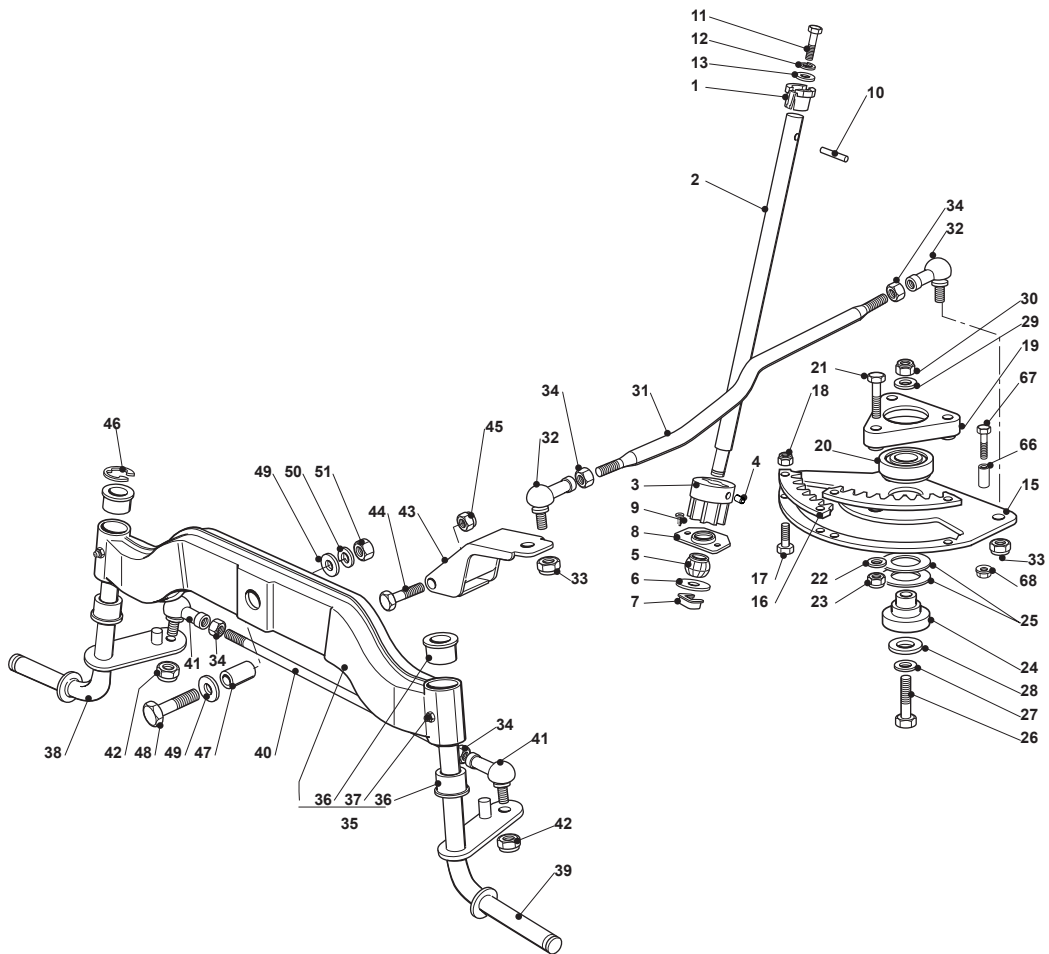

TCB 102 HYDRO

Ride-on 102-122 Steering - 13"

Issue 17 - 2015

Fig.	Q.ty	Part No	Description	Notes
52	2	122746616/0	Joint	

Fig.	Q.ty	Part No	Description	Notes
1	1	325038004/0	Bushing	
2	1	125520010/0	Steering Column	
3	1	125570004/0	Pinion	
4	1	112714300/0	Dowel	
5	1	325743000/0	Joint	
6	1	112521370/0	Washer	
7	1	112436030/0	Plate	
8	1	325785213/1	Support	
9	2	112729601/1	Screw	
10	1	112620250/0	Pin	
11	1	112691800/0	Screw	
12	1	112583500/0	Grower	
13	1	112523060/0	Washer	
15	1	325735523/0	Steering Sector	
16	2	325150000/0	Rack	
17	4	112791213/1	Screw	
18	4	112154510/0	Nut	
19	1	325774453/0	Clamp	
20	1	119216047/0	Bearing	
21	3	112691100/0	Screw	
22	3	112523060/0	Washer	
23	3	112155000/0	Nut	
24	1	125510120/0	Support	
25	2	322672153/0	Antifriction Washer	
26	1	112692395/0	Screw	
27	1	112523080/0	Washer	
28	1	112521390/0	Washer	
29	1	112523080/0	Washer	
30	1	112156602/0	Nut	
31	1	125033003/1	Steering Rod	
32	2	122746600/0	Joint	
32	2	122746616/0	Joint	
33	2	122746609/0	Joint	
34	4	112156602/0	Nut	
35	1	382034001/3	Equalizer With Bush And Lubricator	
36	4	125034002/1	Bushing	
37	2	112379511/0	Grease Dispenser	
38	1	382230361/0	Right Stub Axle	
39	1	382230359/0	Left Stub Axle	
40	1	325840001/0	Tie Rod	
41	2	122746616/0	Joint	
42	2	112156602/0	Nut	
43	1	382318185/0	Lever Ass.Y	
44	1	112692395/0	Screw	
45	1	112155000/0	Nut	
46	1	112001000/0	Benzing Ring	
47	1	125160005/0	Spacer	
48	1	112694100/0	Screw	
49	2	112521390/0	Washer	
50	1	112587900/0	Grower	
51	1	112295800/0	Nut	