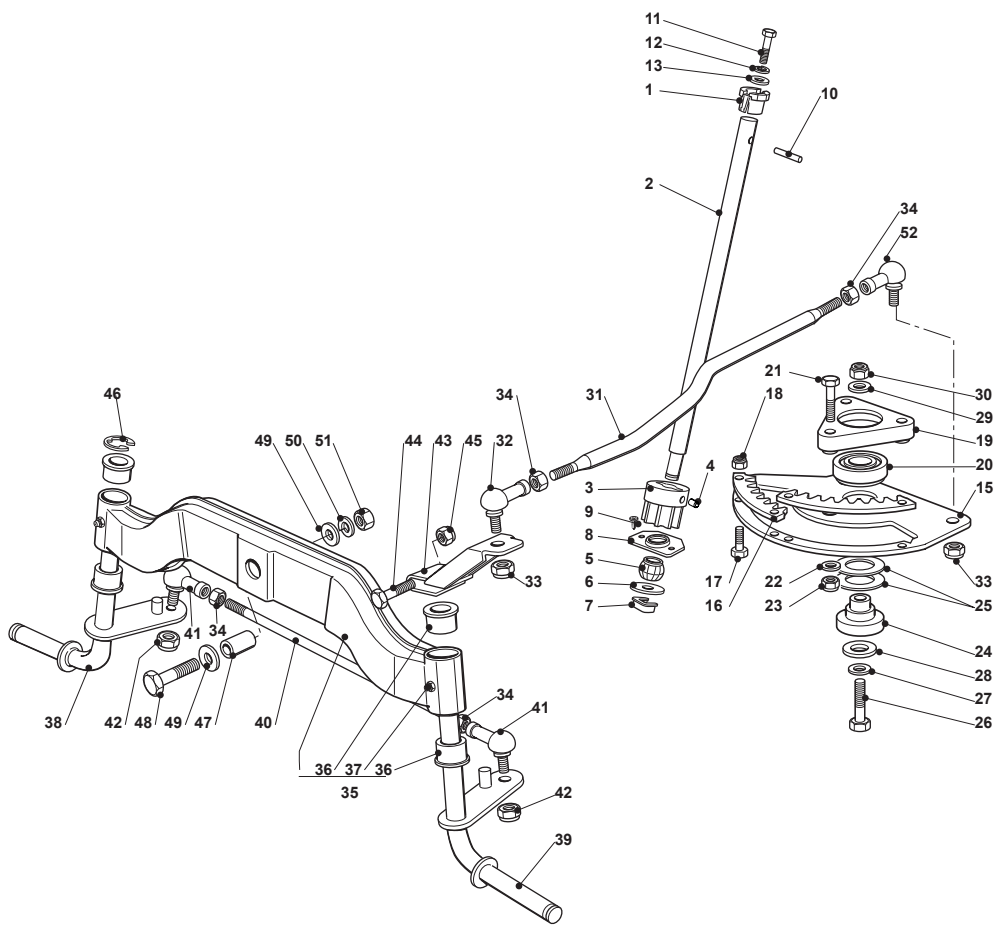

Fig.	Q.ty	Part No	Description	Notes
1	1	325038004/0	Bushing	
2	1	125520010/0	Steering Column	
3	1	125570004/0	Pinion	
4	1	112714300/0	Dowel	
5	1	325743000/0	Joint	
6	1	112521370/0	Washer	
7	1	112436030/0	Plate	
8	1	325785213/1	Support	
9	2	112729601/1	Screw	
10	1	112620250/0	Pin	
11	1	112691800/0	Screw	
12	1	112583500/0	Grower	
13	1	112523060/0	Washer	
15	1	325735523/0	Steering Sector	
16	2	325150000/0	Rack	
17	4	112791213/1	Screw	
18	4	112154510/0	Nut	
19	1	325774453/0	Clamp	
20	1	119216047/0	Bearing	
21	3	112691100/0	Screw	
22	3	112523060/0	Washer	
23	3	112155000/0	Nut	
24	1	125510120/0	Support	
25	2	322672153/0	Antifriction Washer	
26	1	112692395/0	Screw	
27	1	112523080/0	Washer	
28	1	112521390/0	Washer	
29	1	112523080/0	Washer	
30	1	112156602/0	Nut	
31	1	125033003/1	Steering Rod	
32	2	122746600/0	Joint	
32	2	122746616/0	Joint	
33	2	122746609/0	Joint	
34	4	112156602/0	Nut	
35	1	382034001/3	Equalizer With Bush And Lubricator	
36	4	125034002/1	Bushing	
37	2	112379511/0	Grease Dispenser	
38	1	382230349/0	Right Stub Axle	
39	1	382230348/0	Left Stub Axle	
40	1	325840001/0	Tie Rod	
41	2	122746616/0	Joint	
42	2	112156602/0	Nut	
43	1	382318101/0	Lever Ass.Y	
44	1	112691700/0	Screw	
45	1	112155000/0	Nut	
46	1	112001000/0	Benzing Ring	
47	1	125160005/0	Spacer	
48	1	112694100/0	Screw	
49	2	112521390/0	Washer	
50	1	112587900/0	Grower	
51	1	112295800/0	Nut