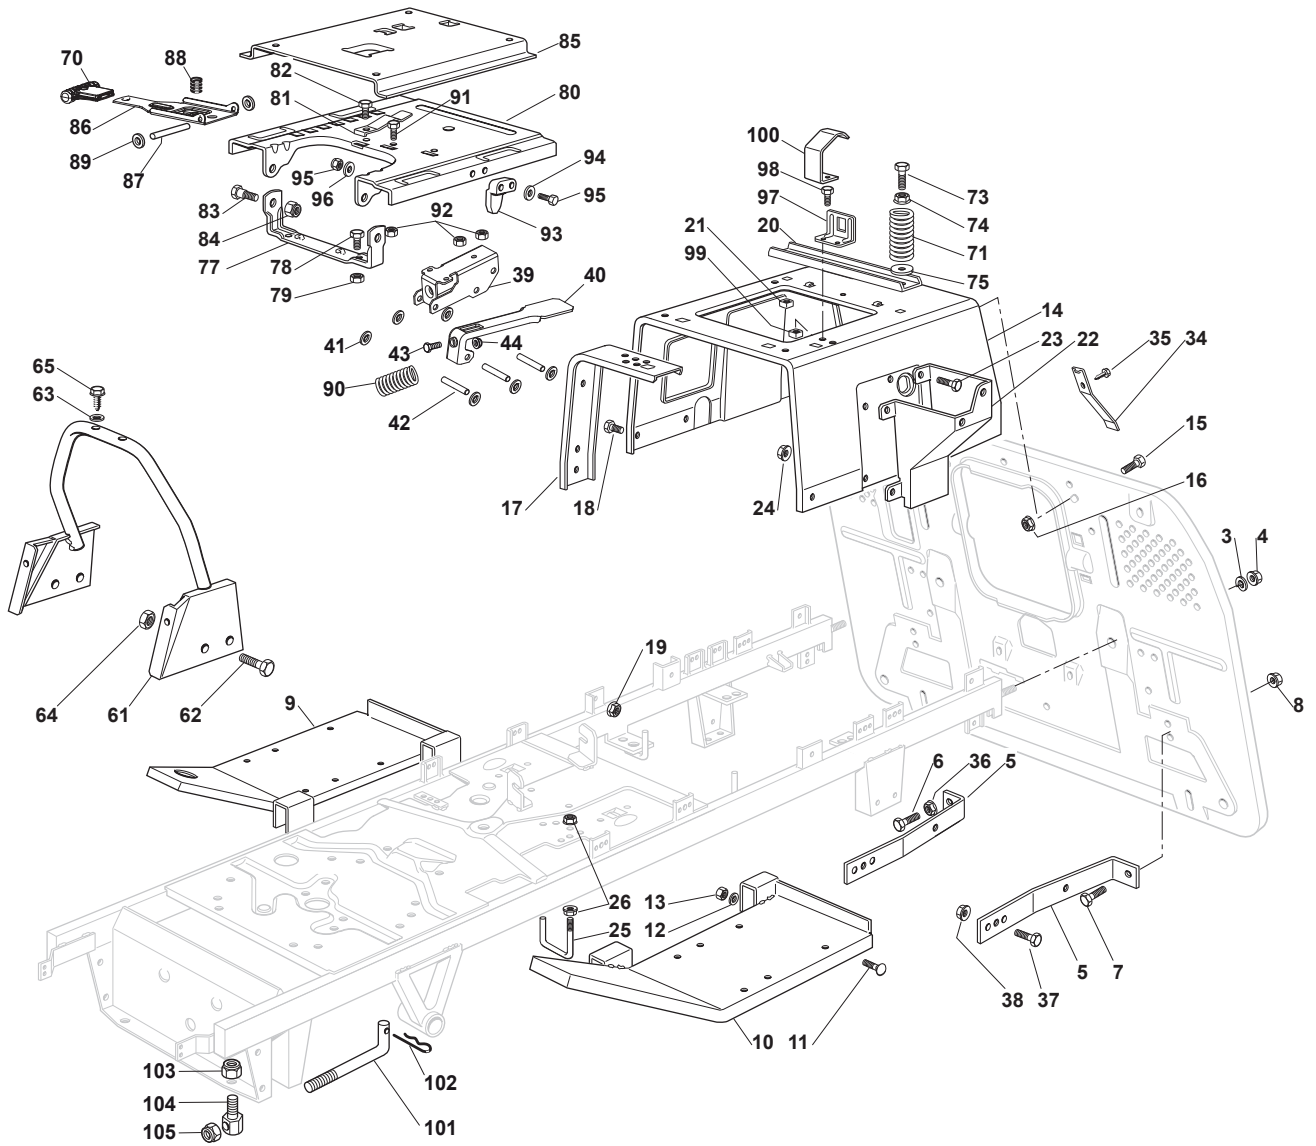

Fig.	Q.ty	Part No	Description	Notes
84	2	112155010/0	Nut	
85	1	325785147/2	Seat Support	
86	1	325318109/1	Stop Lever	
87	1	125510000/0	Pin	
88	1	125430202/1	Spring	
89	2	112604897/0	Elastic Washer	
90	1	125430285/0	Spring	
91	1	112789000/0	Screw	
92	1	112154330/0	Nut	
93	1	325060049/0	Seat Switch Cam	
94	2	112815050/0	Screw	
95	4	112521320/0	Washer	
96	2	112154330/0	Nut	
97	1	325755025/1	Bracket	
98	2	112735110/0	Screw	
99	2	112437502/0	Plate	
100	1	325430255/0	Spring	
101	2	125510119/0	Tie Rod	
102	2	124487997/0	Cotter Pin	
103	2	125510040/1	Pin	
104	2	112155000/0	Nut	
105	2	112155000/0	Nut	

Fig.	Q.ty	Part No	Description	Notes
83	2	122524970/2	Fulcrum Pin	
84	2	112155010/0	Nut	
85	1	325785147/2	Seat Support	
86	1	325318303/0	Stop Lever	
87	1	125510000/0	Pin	
88	1	125430202/1	Spring	
89	2	112604897/0	Elastic Washer	
90	1	125430285/0	Spring	
91	1	112789000/0	Screw	
92	1	112154330/0	Nut	
93	1	325060049/0	Seat Switch Cam	
94	2	112815050/0	Screw	
95	4	112521320/0	Washer	
96	2	112154330/0	Nut	
97	1	325755025/1	Bracket	
98	2	112735110/0	Screw	
99	2	112437502/0	Plate	
100	1	325430255/0	Spring	
101	2	125510119/0	Tie Rod	
102	2	124487997/0	Cotter Pin	
103	2	125510040/1	Pin	
104	2	112155000/0	Nut	
105	2	112155000/0	Nut	