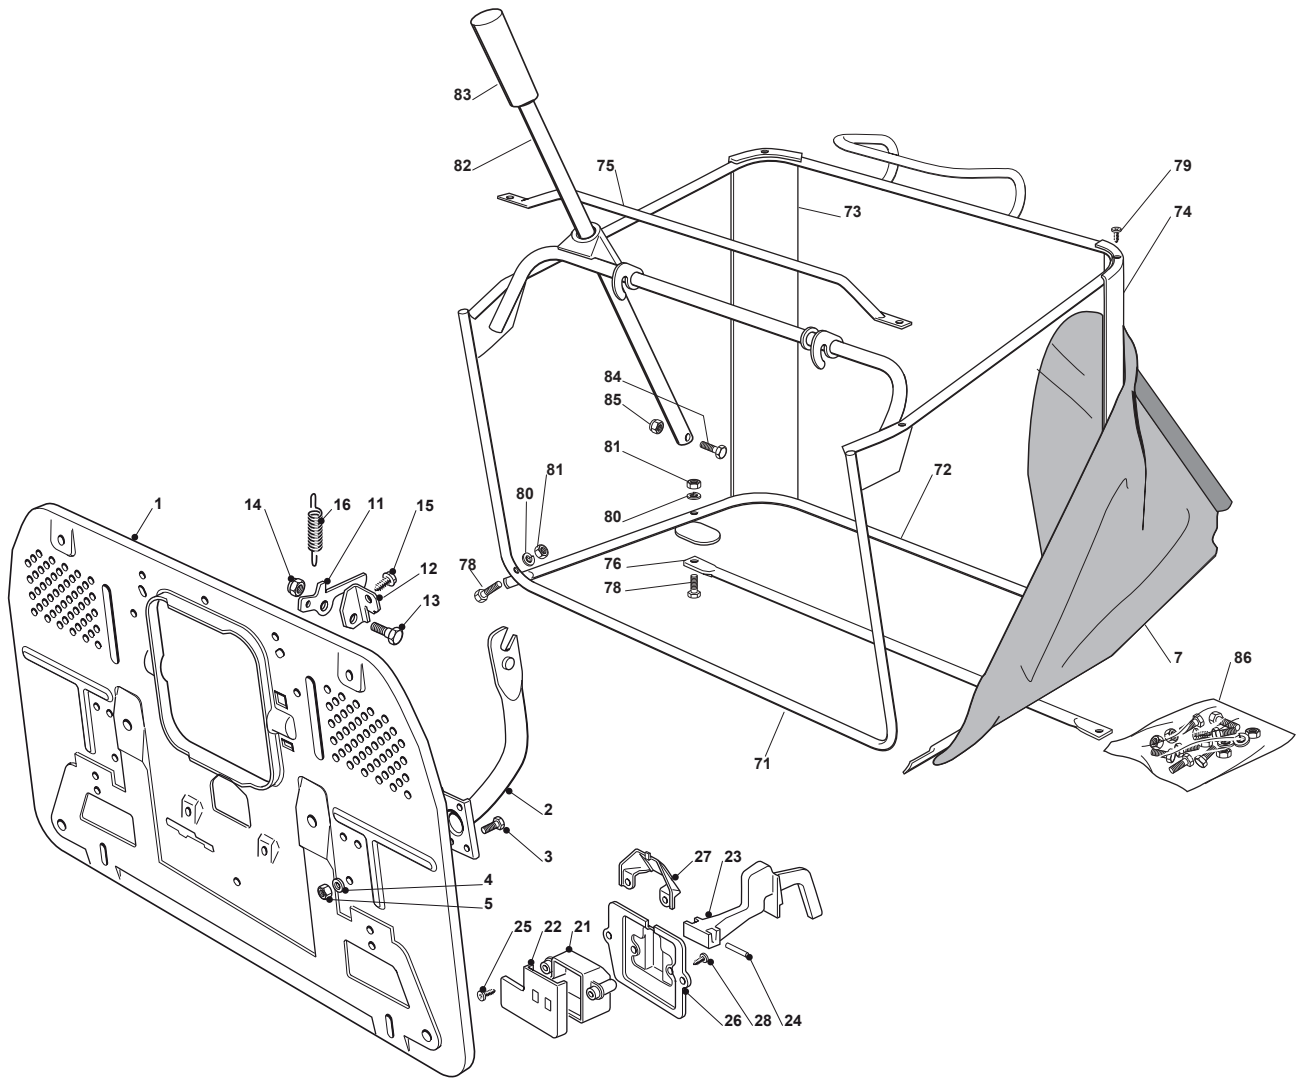

Fig.	Q.ty	Part No	Description	Notes
1	2	125033060/0	Washing Cutting Deck Connection	
2	2	119035000/0	Or Ring	
3	2	112500030/0	Rivet	
9	1	382108016/1	Conveyor	
10	2	325774373/0	Clamp	
11	1	325060144/0	Right Belt Protection Carter	
12	1	325060145/0	Left Belt Protection	
13	2	325774267/0	Clamp	
14	2	325774423/0	Clamp	
15	1	325774425/0	Clamp	
16	1	325774421/0	Clamp	