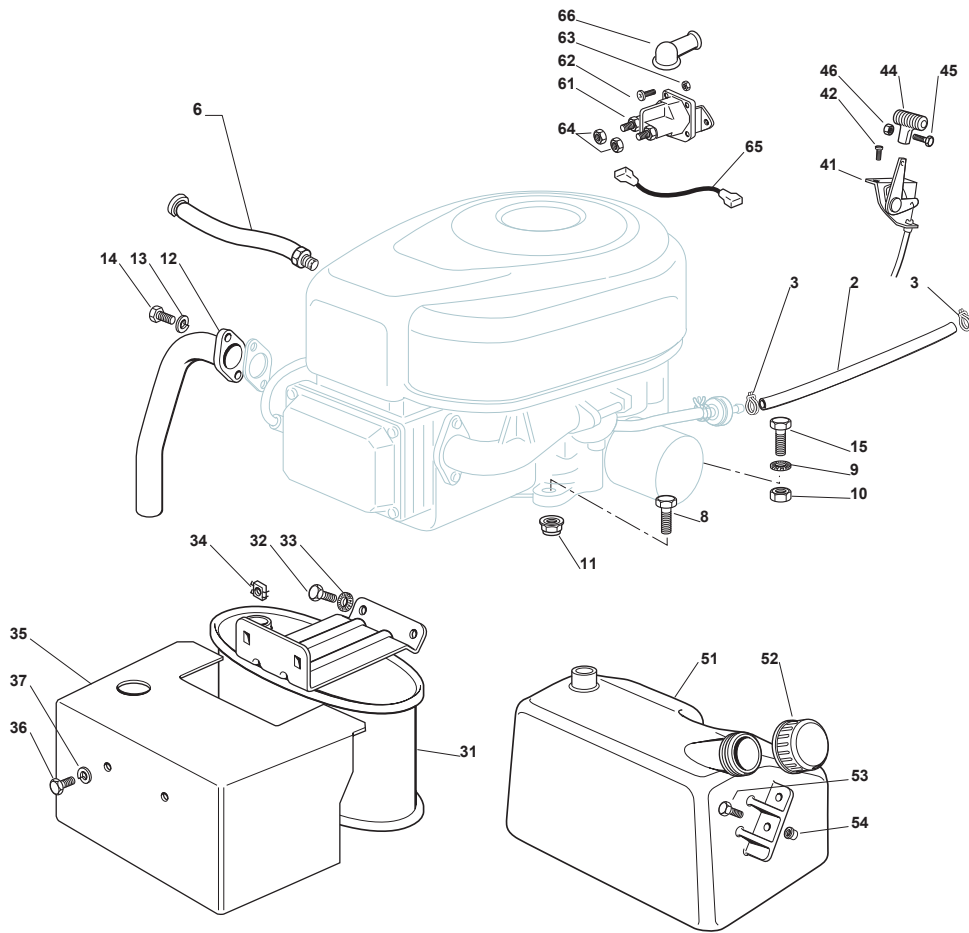

Fig.	Q.ty	Part No	Description	Notes
70	1	125033091/0	Rod	
71	1	124487995/0	Cotter Pin	
72	1	125430232/0	Spring	
73	1	325605002/0	Button	
74	1	112726389/0	Screw	
75	1	112290800/0	Nut	
76	1	325060050/0	Cam	
77	1	112789100/0	Screw	
78	2	112154330/0	Nut	
79	2	325755071/0	Angle Bracket	
80	1	325785479/0	Micro Switch Bracket	
81	2	112791400/0	Screw	
82	2	112292102/0	Nut	
83	1	119410614/0	Microswitch	

Fig.	Q.ty	Part No	Description	Notes
2	1	325869016/1	Connecting Tube	
3	2	118375051/1	Fair Led	
4	1	118738224/0	Exhaust Conn. Tube	
5	2	112583500/0	Grower	
6	2	112735530/0	Screw	
7	1	112691115/0	Screw	
8	1	112540260/0	Grower	
9	1	112154210/0	Nut	
12	1	1134-5827-01	Oil Drain Assy	
14	2	112793102/0	Screw	
15	2	112540260/0	Grower	
16	1	182750010/0	Muffler	
17	2	112360425/0	Nut	
18	1	382598009/2	Muffler Protection	
19	2	112792611/0	Screw	
20	2	112583500/0	Grower	
24	3	112154210/0	Nut	
25	3	112691100/0	Screw	
41	1	182000200/1	Throttle Cable	
42	2	125943012/0	Screw	
44	1	325592000/0	Knob	
45	1	112726388/0	Screw	
46	1	112290800/0	Nut	
51	1	125735110/3	Tank	Without Fuel Level
52	1	125795000/1	Fuel Cap	
53	2	112788910/0	Screw	
54	2	112500092/0	Rivet	
61	1	118736110/0	Starter Relay	
62	2	112791011/0	Screw	
63	2	112292102/0	Nut	
64	2	112360352/0	Nut	
65	1	125065017/0	Cable	
66	1	118564861/1	Protection	