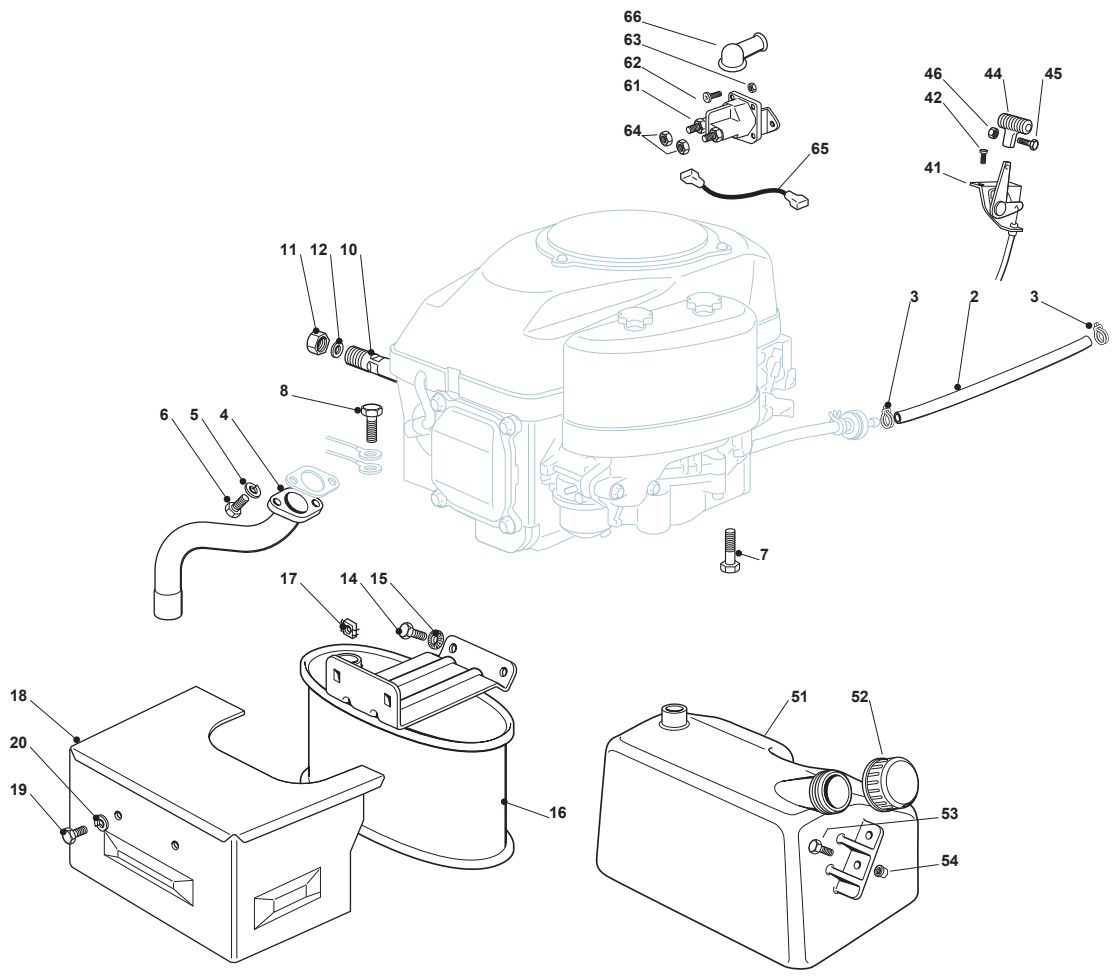

Fig.	Q.ty	Part No	Description	Notes
2	1	325869016/1	Connecting Tube	
3	2	118375051/1	Fair Led	
4	1	1134-5827-01	Oil Drain Assy	
8	1	112691115/0	Screw	
9	1	112540260/0	Grower	
10	1	112154210/0	Nut	
11	3	112691100/0	Screw	
12	3	112154210/0	Nut	
13	1	118738214/0	Exhaust Discharge Tube Right	
14	1	118738215/0	Exhaust Discharge Tube Left	
15	4	112735530/0	Screw	
16	4	112583500/0	Grower	
17	3	112791400/0	Screw	
18	3	112582100/0	Grower	
31	1	182750011/0	Single-Cylinder Muffler	
32	2	112793102/0	Screw	
33	2	112540260/0	Grower	
34	2	112360425/0	Nut	
35	1	382598005/2	Muffler Protection	
36	2	112792611/0	Screw	
37	2	112583500/0	Grower	
41	1	182000211/1	Accelerator	
42	2	125943012/0	Screw	
44	1	325592000/0	Knob	
45	1	112726388/0	Screw	
46	1	112290800/0	Nut	
48	1	125090001/2	Choke Control	
51	1	325735111/3	Tank	With Fuel Level
52	1	125795000/1	Fuel Cap	
53	2	112788910/0	Screw	
54	2	112500092/0	Rivet	
61	1	118736110/0	Starter Relay	
62	2	112791011/0	Screw	
63	2	112292102/0	Nut	
64	2	112360352/0	Nut	
65	1	125065017/0	Cable	
66	1	118564861/1	Protection	