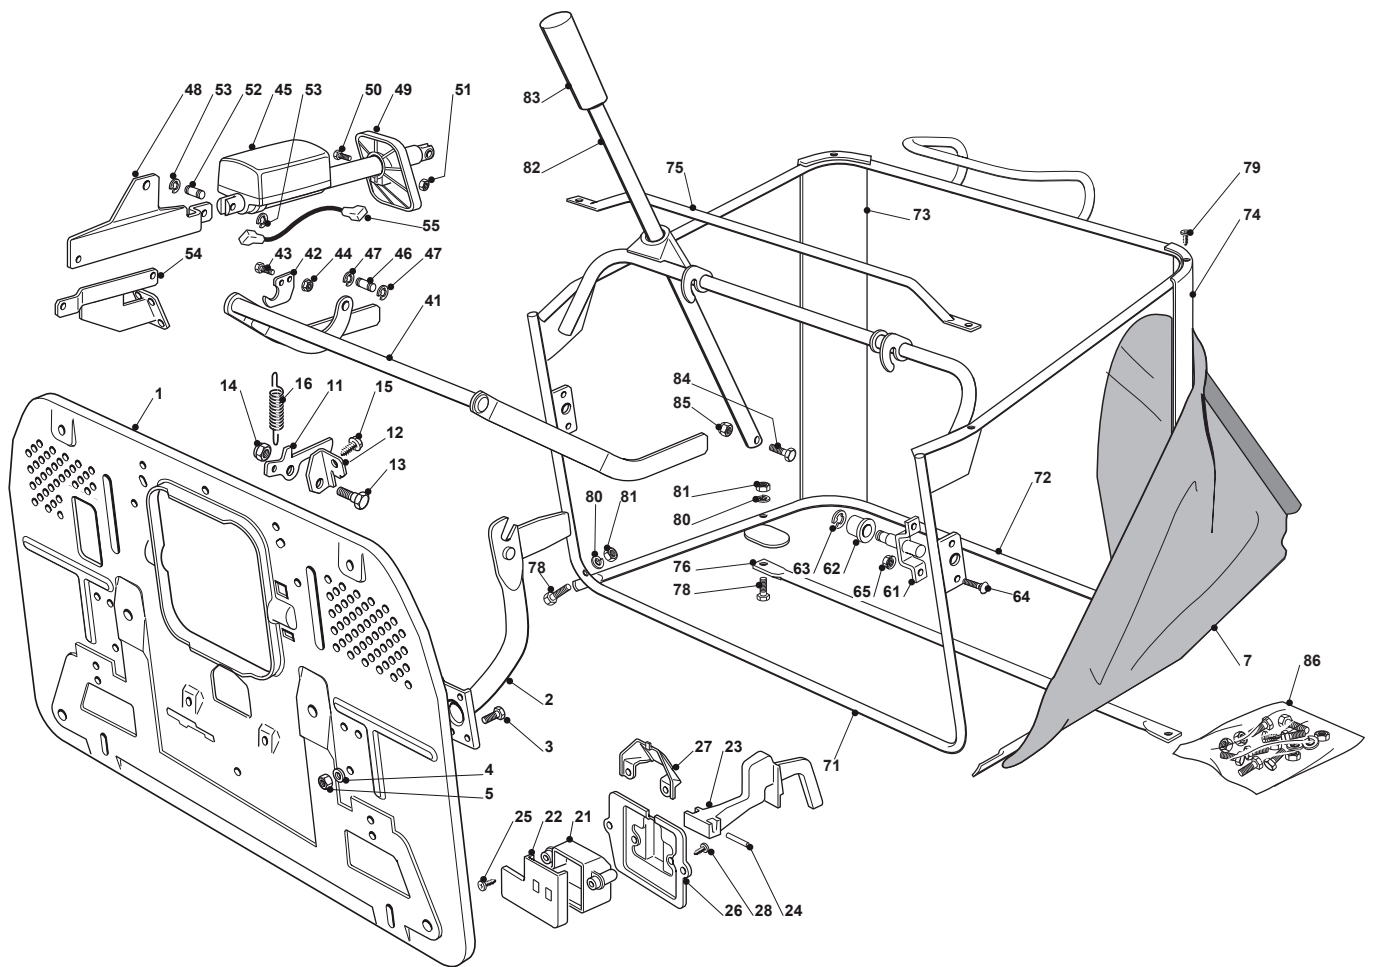

Fig.	Q.ty	Part No	Description	Notes
1	1	382547053/0	Plate	
2	2	382774245/0	Support	
3	6	112793102/0	Screw	
4	6	112523060/0	Washer	
5	6	112293201/0	Nut	
7	1	182106000/2	Grasscatcher	
11	1	325774315/1	Bracket	
12	1	325755031/1	Bracket	
13	1	125510080/1	Pin	
14	1	112292102/0	Nut	
15	1	112735122/0	Screw	
16	1	125430210/1	Brake Spring	
21	1	125600041/0	Grassc.Full Micro Protection Tcj-F	
22	1	125600042/0	Grasscatcher Micro Prot Cover	
23	1	125318124/0	Full Grassc. Microswtich Cover	
24	1	112400030/0	Pin	
25	1	112728510/0	Screw	
26	1	325785272/0	Micro Protection	
27	1	125600048/0	Empty Micro Grassc.Protection Cover	
28	2	112728450/0	Screw	
41	1	382000507/1	Axle	
42	2	325774317/0	Grasscatcher Lifting Axle Clam	
43	4	112815210/0	Screw	
44	4	112154510/0	Nut	
45	1	118001000/0	Actuator	
46	1	125510083/0	Pin	
47	2	112000955/0	Benzing Ring	
48	1	325785197/0	Actuator Support	
49	1	325600060/0	Protection	
50	1	112727795/0	Screw	
51	1	112154330/0	Nut	
52	1	125510083/0	Pin	
53	2	112000955/0	Benzing Ring	
54	1	382650209/0	Stiffening	
55	1	125065030/0	Connecting Cable	
61	2	382785147/0	Support	
62	2	125690001/0	Roll	
63	2	112000956/0	Benzing Ring	
64	4	112818690/0	Screw	
65	4	112293201/0	Nut	
71	1	382800093/0	Upper Frame	
72	1	382800002/2	Lower Grasscatcher Frame	
73	1	325032001/1	Right Angular Support	
74	1	325032002/1	Left Angular Support	
75	1	382394001/2	Front Handle	
76	1	382650038/0	Lower Stiffening	
78	4	112792099/0	Screw	
79	4	112729601/1	Screw	
80	4	112582101/0	Grower	
81	4	112292100/0	Nut	
82	1	125869029/1	Grasscatcher Lifting Tube	