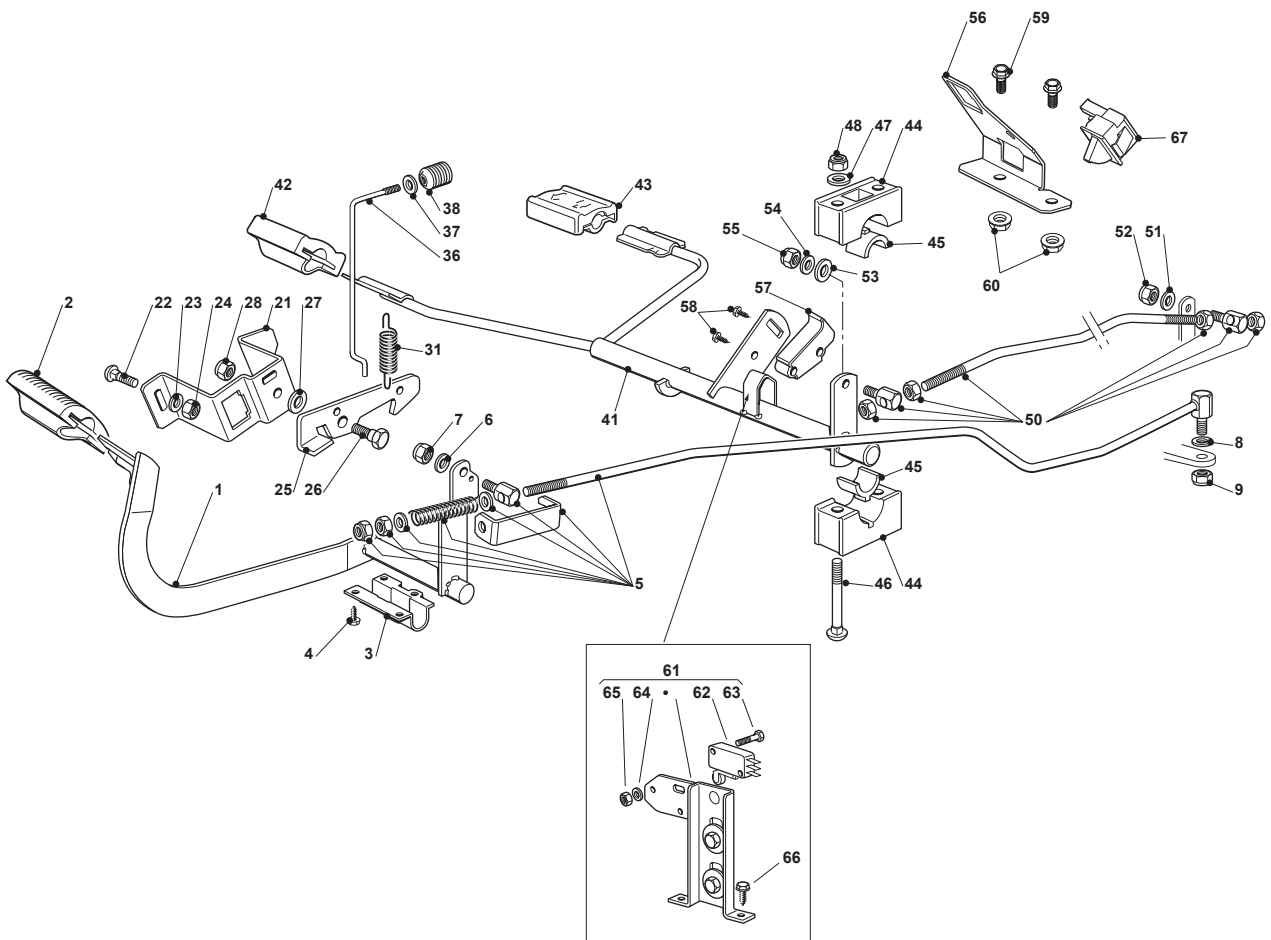

TCB 102 HYDRO

Ride-on 102-122 Steering - 15"

Issue 17 - 2015

Fig.	Q.ty	Part No	Description	Notes
66	1	122167840/0	Spacer	
67	1	112691200/0	Screw	
68	1	112293201/0	Nut	

Fig.	Q.ty	Part No	Description	Notes
1	1	382500011/2	Pedal	
2	1	325110416/0	Clamp Cover	
3	1	325547081/2	Plate	
4	4	112731601/0	Screw	
5	1	382000582/0	Rod	
6	1	112521350/0	Washer	
7	1	112155000/0	Nut	
8	2	112521360/0	Washer	
9	1	112155000/0	Nut	
21	1	325785143/1	Support	
22	2	112815210/0	Screw	
23	1	112523040/0	Washer	
24	2	112154510/0	Nut	
25	1	325253001/0	Hook	
26	1	122524970/2	Fulcrum Pin	
27	1	325670011/0	Antifriction Washer	
28	1	112155000/0	Nut	
31	1	125430213/0	Spring	
36	1	125033034/0	Rod	
37	1	125394509/1	Knob	
38	1	112523020/0	Washer	
41	1	382000391/1	Drive Pedal	
42	1	325110417/0	Clamp Cover Front	
43	1	325110418/0	Clamp Cover Rear	
44	4	325785354/0	Support	
45	4	325034003/0	Brass	
46	4	112815271/0	Screw	
47	4	112523040/0	Washer	
48	4	112154510/0	Nut	
50	1	382000579/0	Rod	
51	1	112523040/0	Washer	
52	1	112154510/0	Nut	
53	1	112521360/0	Washer	
54	1	112523040/0	Washer	
55	1	112154510/0	Nut	
56	1	325785481/0	Micro Switch Bracket	
57	1	325060034/1	Cam	
58	1	112735404/0	Screw	
59	2	112793102/0	Screw	
60	2	112293201/0	Nut	
61	1	382394853/0	Switch Ass.Y	
62	1	119410609/0	Microswitch	
63	2	112735602/0	Screw	
64	2	112581100/0	Grower	
65	2	112290791/0	Nut	
66	2	112735110/0	Screw	
67	1	119410614/0	Microswitch	