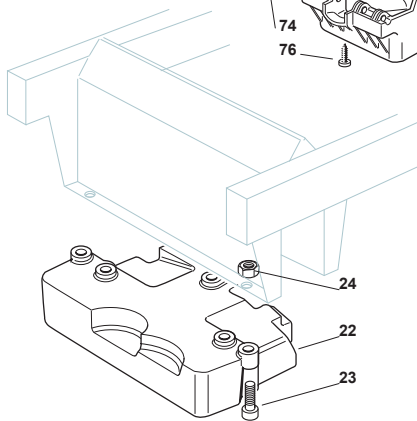

Fig.	Q.ty	Part No	Description	Notes
2	1	382400003/1	Ejection Guard	
3	1	325869043/0	Rear Support	
4	2	118566112/0	Polyethylene Push Road Ivars D=20inch	
5	2	112689515/0	Screw	
6	2	112154510/0	Nut	
7	2	125510022/0	Pin	
8	2	124487998/0	Cotter Pin	
9	1	124487999/0	Spring Pin	
22	1	125519997/1	Front Weight Tc	
23	3	112760520/0	Screw	
24	3	112155000/0	Nut	
42	1	382735502/0	Bracket	
43	1	325774213/0	Bracket	
44	1	382033105/1	Rod	
45	1	125510021/1	Hitch Pin	
46	2	124487999/0	Spring Pin	
51	1	182180050/0	Battery Charger	CE Plugg
51	1	182180052/0	Battery Charger	UK Plugg
72	1	325140097/0	Deflector	
73	1	325394005/0	Handle	
74	1	125510077/0	Pin	
75	1	125430245/0	Spring	
76	1	112735405/0	Screw	
77	1	325280000/1	Handgrip	
78	1	125840011/1	Tie Rod	
79	2	125253004/0	Mulch.Kit Fixing Hook	