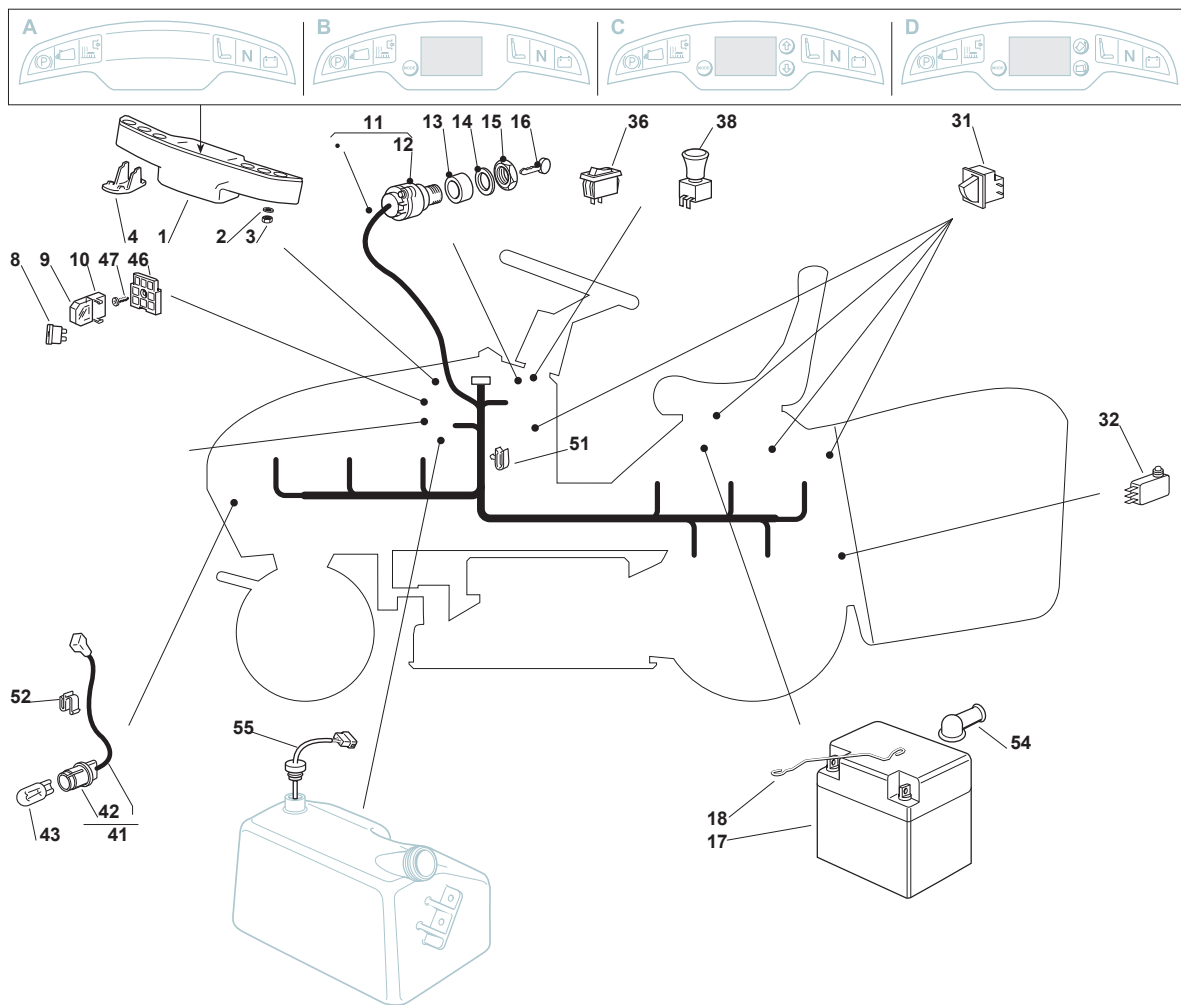

Fig.	Q.ty	Part No	Description	Notes
1	1	382722434/0	Cards + Guards (C)	
1	1	382722433/0	Cards + Guards (D)	
1	1	382722432/0	Cards + Guards (B)	
1	1	382722431/0	Cards + Guards (A)	
2	2	112521320/0	Washer	
3	2	112154330/0	Nut	
4	1	325031501/0	Deflector	
8	1	133340040/0	Fuse 10 A	for Electric and Manual Grassbag Lifting
8	1	133340036/0	Fuse 25 A	for Electric and Manual Grassbag Lifting
8	1	133340035/0	Fuse 15 A	for Electric Grassbag Lifting
9	2	133215000/0	Cover	for Manual Grassbag Lifting
9	3	133215000/0	Cover	for Electric Grassbag Lifting
10	3	133500007/0	Fuse Carrier	for Electric Grassbag Lifting
10	2	133500007/0	Fuse Carrier	for Manual Grassbag Lifting
11	1	182040208/0	Cables Ass.Y	for HONDA Engines
11	1	182040203/0	Cables Ass.Y	for B&S-GGP-Kohler-Kawasaki Engines
12	1	118450072/0	Starting Switch	
13	1	118550136/0	Spacer	
14	1	118550135/0	Washer	
15	1	118400862/0	Ring Nut	
16	1	118210022/0	Starting Key	
17	1	118120002/1	Battery	
18	1	125430230/0	Spring	
31	3	119410615/0	Microswitch	
32	1	119410605/1	Microswitch	
36	1	118450060/1	Headlight Interrupt. Cre1116-0	
38	1	118450068/0	Switch	
41	1	182040073/0	Lamp Holder	
42	2	133500030/0	Lamp Holder	
43	2	118459100/0	Lamp For Lights	
46	1	133500010/1	Plate	
52	1	133320504/0	Fairlead	
55	1	125290001/0	Fuel Level Indicator	
47	1	112735170/0	Screw	
51	5	133320506/0	Fairlead	
54	1	118564864/1	Protection