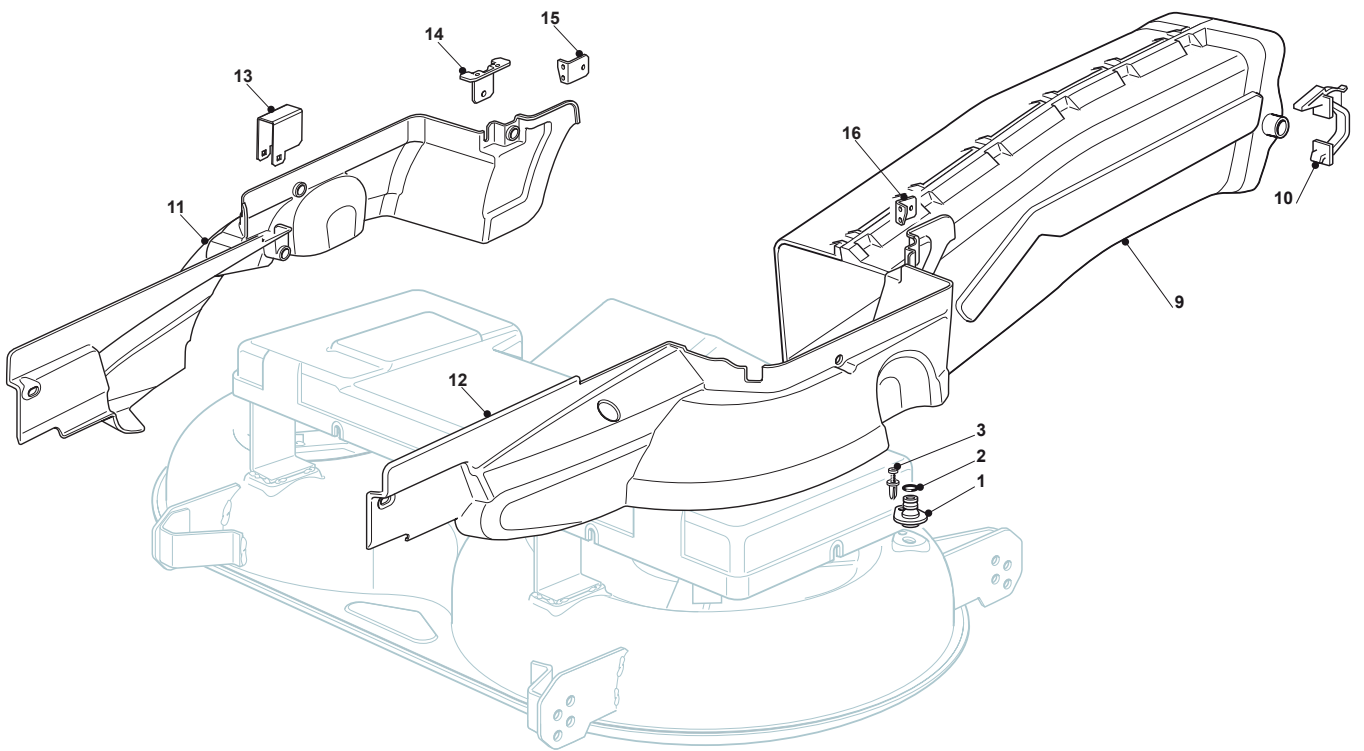

Fig.	Q.ty	Part No	Description	Notes
1	1	382564153/0	Cutting Plate Grey	Grey
1	1	382564131/0	Cutting Plate Black	Black
1	1	382564132/0	Cutting Plate Red	Red
1	1	382564133/0	Cutting Plate Yellow	Yellow
2	2	125033060/0	Washing Cutting Deck Connection	
3	2	119035000/0	Or Ring	
4	2	112500030/0	Rivet	
8	1	382207200/1	Flange Assy	
9	1	382207201/2	Support Shaft Tc	
10	1	125020800/1	Main Blade Shaft	
11	1	125020801/2	Secondary Blade Shaft	
13	4	119216032/0	Bearing	
14	2	325160501/0	Dust Cover Disc	
15	2	112609260/0	Seeger	
16	6	112818700/0	Screw	
17	6	112154210/0	Nut	
18	2	125463200/0	Blade Hub	
19	2	112139100/0	Key	
20	1	182004348/0	Right Mulching Blade	
21	1	182004347/0	Left Blade Mulching, Winged	
22	2	122160400/0	Elastic Disc	
23	2	112523080/0	Washer	
24	1	112735694/0	Screw	
25	1	112735695/1	Screw	
26	2	182700003/0	Anti Scalp Wheel	
27	2	125510072/0	Pin	
28	2	112692050/0	Screw	
29	2	112523060/0	Washer	
30	2	112293201/0	Nut	
31	2	182700004/0	Anti Scalp Wheel	
32	2	125510121/0	Pin	
33	2	122450115/0	Spring	
34	2	112000930/0	Benzing Ring	
41	1	182004341/1	Right Blade, Winged	
42	1	182004340/1	Left Blade, Winged	
51	1	325140100/0	Deflector	
52	2	112815210/0	Screw	
53	2	125038002/1	Bushing	
54	2	112154510/0	Nut	