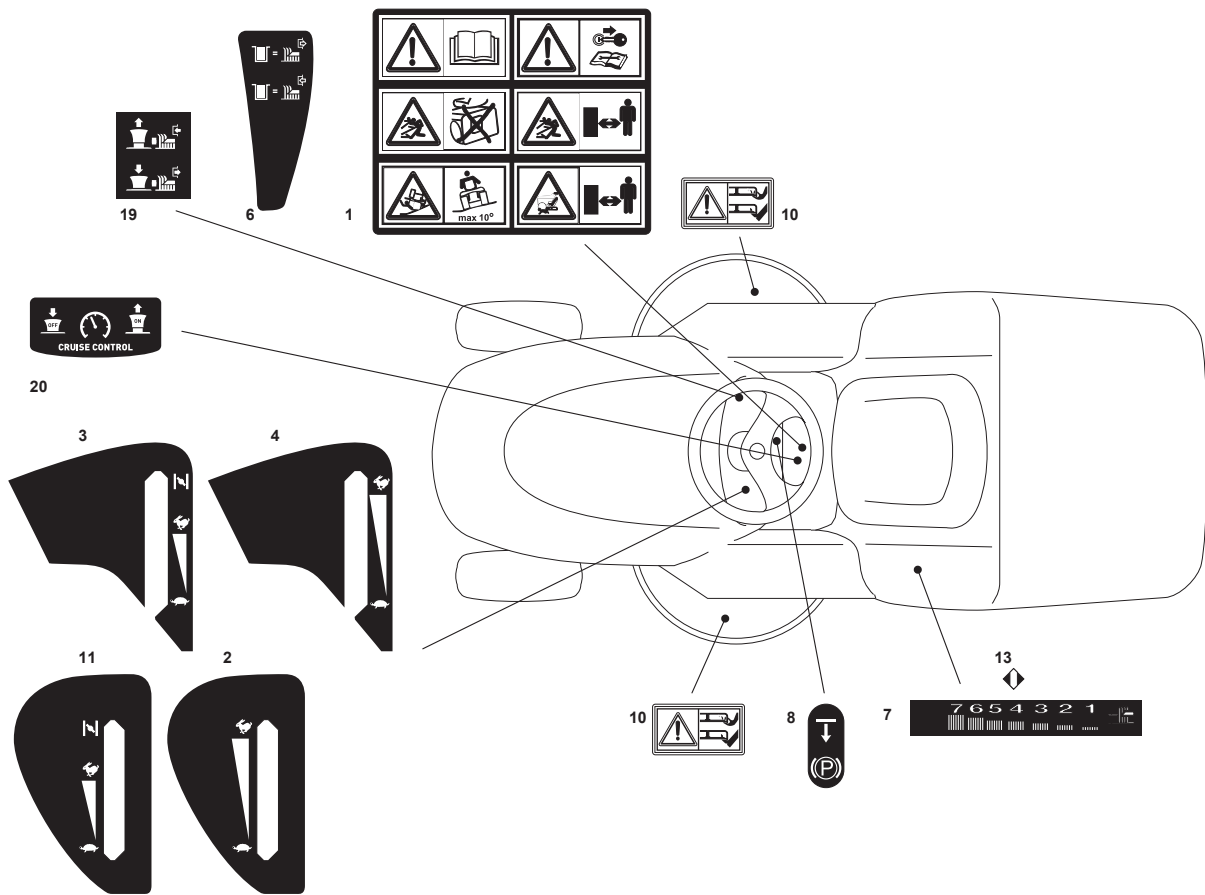

Fig.	Q.ty	Part No	Description	Notes
2	1	382400003/1	Ejection Guard	
3	1	325869043/0	Rear Support	
4	2	118566112/0	Polyethylene Push Road Ivars D=20inch	
5	2	112689515/0	Screw	
6	2	112154510/0	Nut	
7	2	125510022/0	Pin	
8	2	124487998/0	Cotter Pin	
9	1	124487999/0	Spring Pin	
22	1	125519997/1	Front Weight Tc	
23	3	112760520/0	Screw	
24	3	112155000/0	Nut	
42	1	382735502/0	Bracket	
43	1	325774213/0	Bracket	
44	1	382033105/1	Rod	
45	1	125510021/1	Hitch Pin	
46	2	124487999/0	Spring Pin	
51	1	182180050/0	Battery Charger	CE Plugg
51	1	182180052/0	Battery Charger	UK Plugg
72	1	325140097/0	Deflector	
73	1	325394005/0	Handle	
74	1	125510077/0	Pin	
75	1	125430245/0	Spring	
76	1	112735405/0	Screw	
77	1	325280000/1	Handgrip	
78	1	125840011/1	Tie Rod	
79	2	125253004/0	Mulch.Kit Fixing Hook	