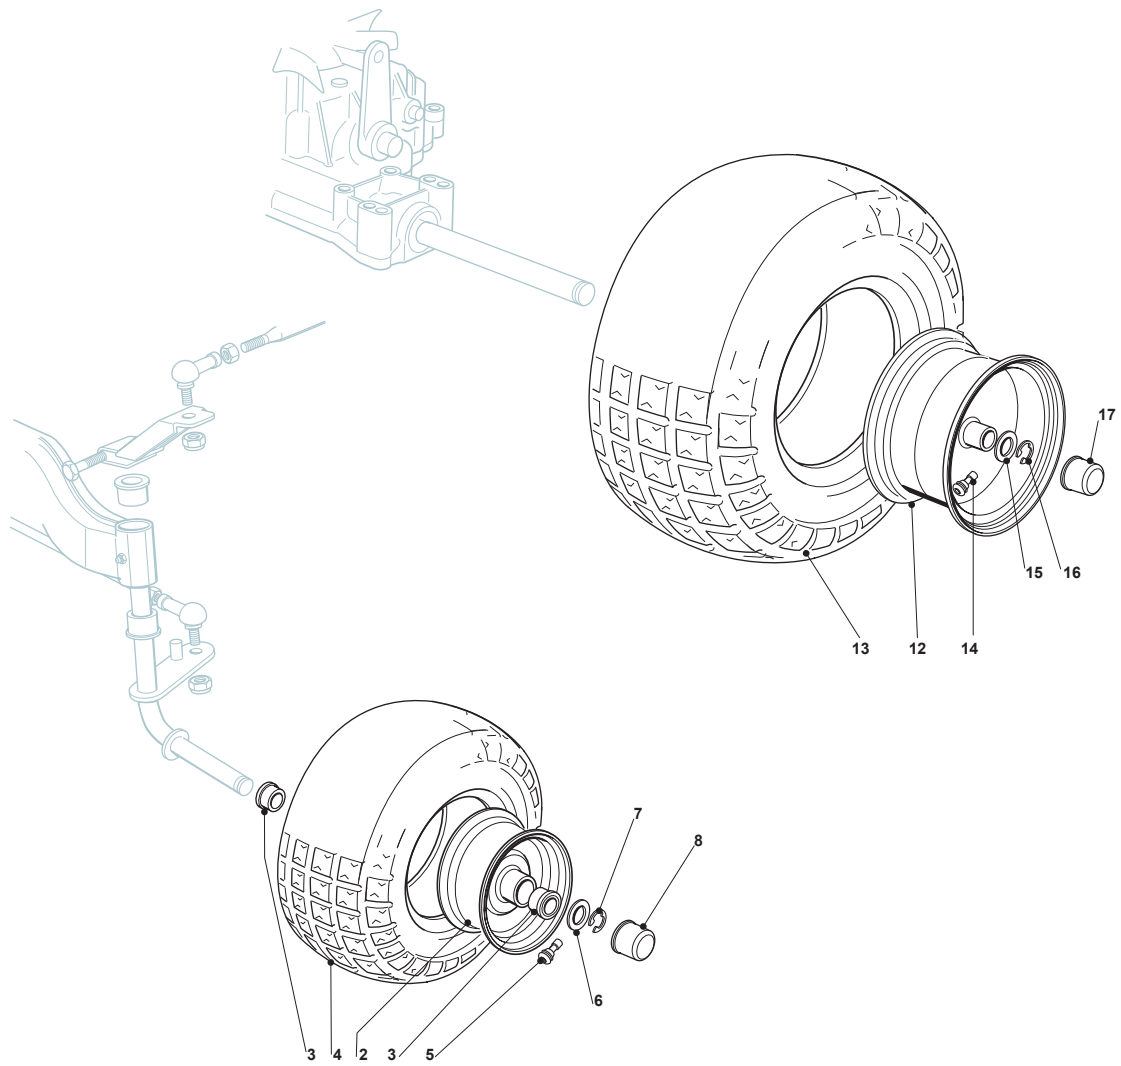

Fig.	Q.ty	Part No	Description	Notes
2	2	182000598/0	Rimm	
3	4	125122200/2	Bearing	
4	2	125590014/0	Tyre	13inch
4	2	127590066/0	Tyre	15inch
5	2	125950000/0	Valve	
6	2	125670005/1	Washer	
7	2	112001000/0	Benzing Ring	
8	2	382110274/0	Wheel Cover	standard Grey
12	2	182000599/0	Rimm	
13	2	125590015/0	Tyre	
14	2	125950000/0	Valve	
15	2	125670005/1	Washer	
16	2	112001010/0	Benzing Ring	
17	2	382110275/0	Rear Wheel Deck	standard Grey