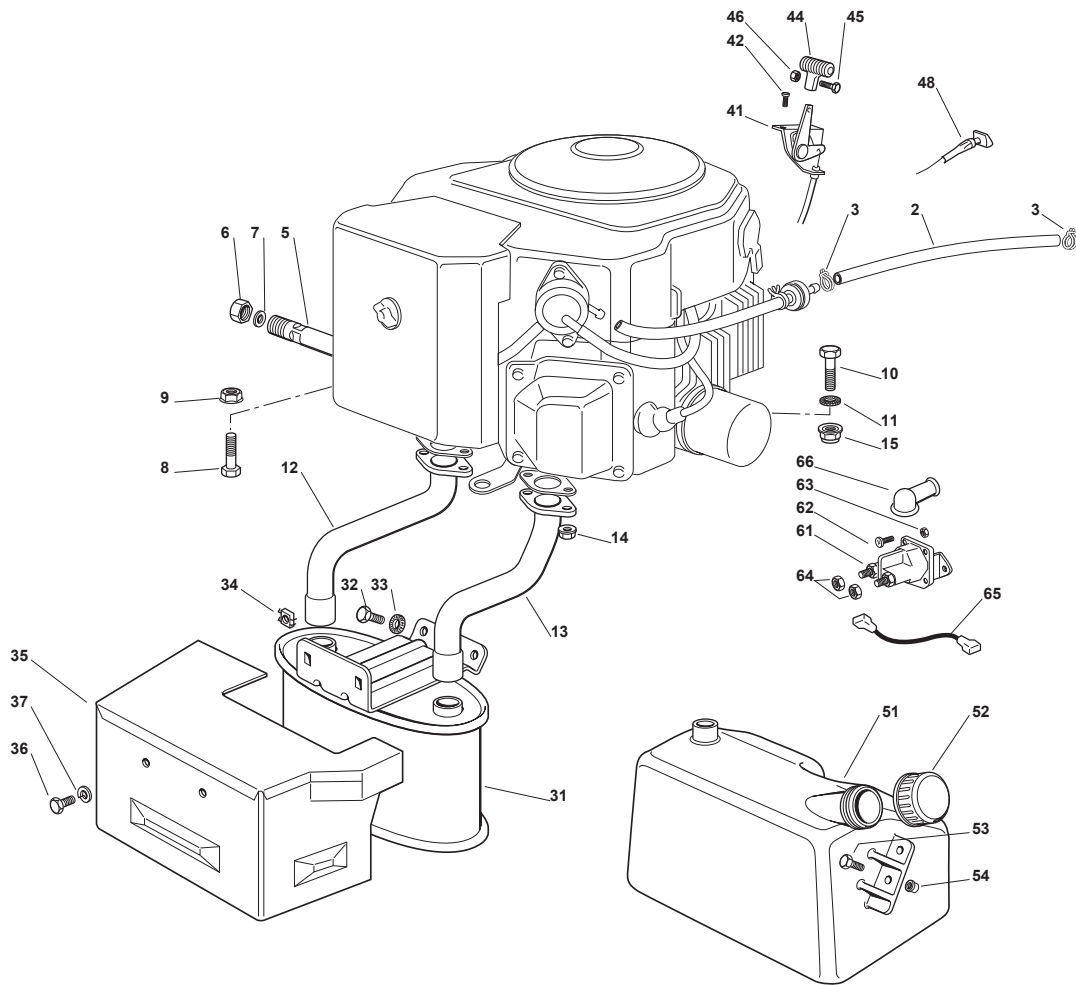

Fig.	Q.ty	Part No	Description	Notes
2	1	325869016/1	Connecting Tube	
3	2	118375051/1	Fair Led	
4	3	112735108/1	Screw	
5	1	112154210/0	Nut	
6	1	112691115/0	Screw	
7	1	112540260/0	Grower	
8	1	127598060/0	Oil Discharge Extension	
9	1	118737849/0	Plug	
10	1	118401001/1	Oil Seal	
11	1	118738227/0	Exhaust Pipe Kohler 16-18	
12	2	112735530/0	Screw	
13	2	112583500/0	Grower	
14	3	125160035/0	Spacer	
31	1	182750010/0	Muffler	
32	2	112793102/0	Screw	
33	2	112540260/0	Grower	
34	2	112360425/0	Nut	
35	1	382598029/0	Muffler Protection	
36	2	112792611/0	Screw	
37	2	112583500/0	Grower	
41	1	182000200/1	Throttle Cable	
42	2	125943012/0	Screw	
44	1	125394501/0	Knob	
45	1	112726388/0	Screw	
46	1	112290800/0	Nut	
51	1	125735110/3	Tank	Without Fuel Level
51	1	325735111/3	Tank	With Fuel Level
52	1	125795000/1	Fuel Cap	
53	2	112788910/0	Screw	
54	2	112500092/0	Rivet	
61	1	118736110/0	Starter Relay	
62	2	112791011/0	Screw	
63	2	112292102/0	Nut	
64	2	112360352/0	Nut	
65	1	125065017/0	Cable	
66	1	118564861/1	Protection	