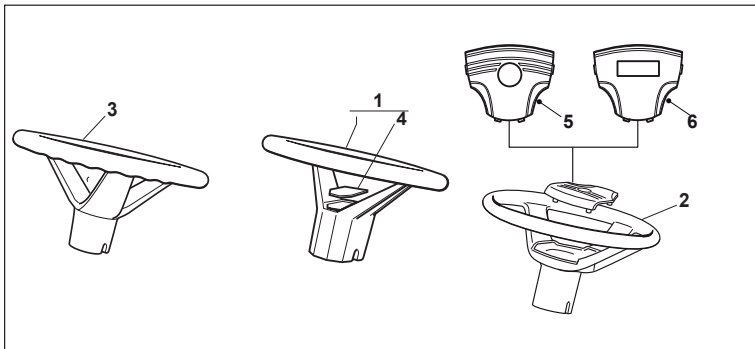

Fig.	Q.ty	Part No	Description	Notes
1	1	125961213/0	Steering Wheel	
2	1	125961214/1	Steering Wheel	Grey
2	1	125961217/1	Coated Steering Wheel Black Tc	Black
2	1	125961210/1	Steering Wheel	Black Coated
3	1	125961206/0	Steering Wheel	
4	1	325120231/0	Cap	
5	1	325580500/0	Cap	
6	1	325580501/0	Cap	
6	1	325580505/0	Cap	Specific for Mountfield
7	1	112620299/0	Elastic Pin	
8	1	125722450/1	Seat	
9	1	125722451/2	Seat	
10	1	125722459/0	Seat	
11	1	125722457/0	Seat	
12	1	125722471/0	Seat	Integral, Black
12	1	125722467/1	Seat	Confort, Black
13	4	112793102/0	Screw	
14	4	112583500/0	Grower