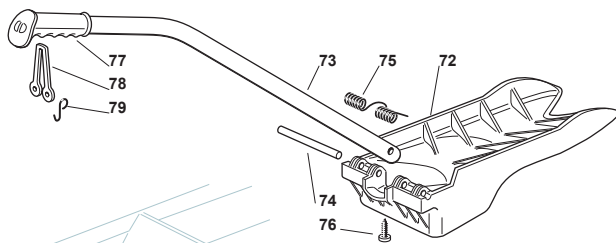

Fig.	Q.ty	Part No	Description	Notes
1	1	382722434/0	Cards + Guards (C)	
1	1	382722433/0	Cards + Guards (D)	
1	1	382722432/0	Cards + Guards (B)	
1	1	382722431/0	Cards + Guards (A)	
2	2	112521320/0	Washer	
3	2	112154330/0	Nut	
4	1	325031501/0	Deflector	
8	1	133340040/0	Fuse 10 A	for Electric and Manual Grassbag Lifting
8	1	133340036/0	Fuse 25 A	for Electric and Manual Grassbag Lifting
8	1	133340035/0	Fuse 15 A	for Electric Grassbag Lifting
9	2	133215000/0	Cover	for Manual Grassbag Lifting
9	3	133215000/0	Cover	for Electric Grassbag Lifting
10	3	133500007/0	Fuse Carrier	for Electric Grassbag Lifting
10	2	133500007/0	Fuse Carrier	for Manual Grassbag Lifting
11	1	182040208/0	Cables Ass.Y	for HONDA Engines
11	1	182040203/0	Cables Ass.Y	for B&S-GGP-Kohler-Kawasaki Engines
12	1	118450072/0	Starting Switch	
13	1	118550136/0	Spacer	
14	1	118550135/0	Washer	
15	1	118400862/0	Ring Nut	
16	1	118210022/0	Starting Key	
17	1	118120002/1	Battery	
18	1	125430230/0	Spring	
31	3	119410615/0	Microswitch	
32	1	119410605/1	Microswitch	
36	1	118450060/1	Headlight Interrupt. Cre1116-0	
38	1	118450068/0	Switch	
41	1	182040073/0	Lamp Holder	
42	2	133500030/0	Lamp Holder	
43	2	118459100/0	Lamp For Lights	
46	1	133500010/1	Plate	
52	1	133320504/0	Fairlead	
55	1	125290001/0	Fuel Level Indicator	
47	1	112735170/0	Screw	
51	5	133320506/0	Fairlead	
54	1	118564864/1	Protection	