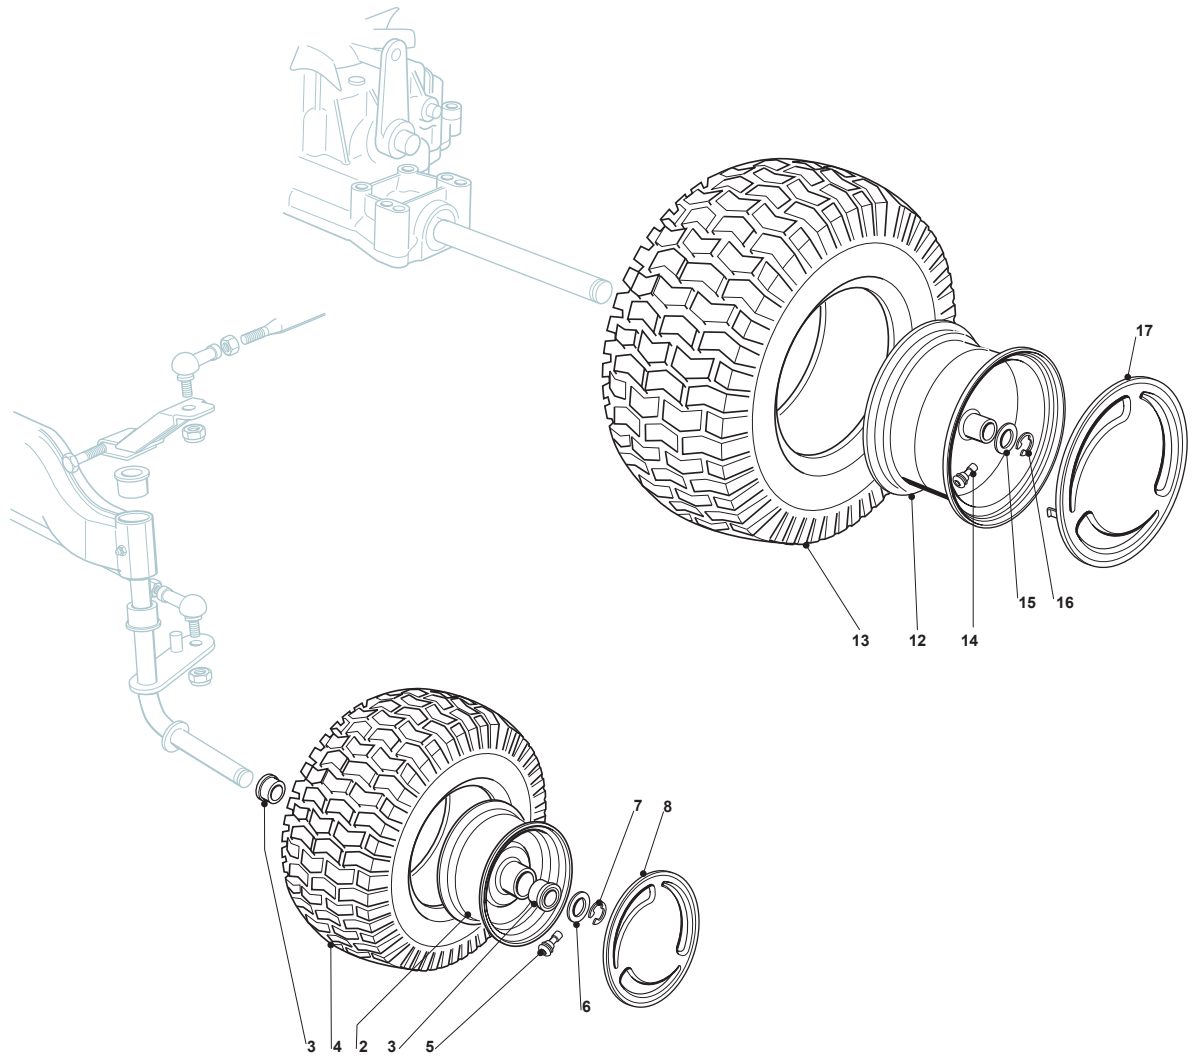

Fig.	Q.ty	Part No	Description	Notes
2	2	182000598/0	Rimm	
3	4	125122200/2	Bearing	
4	2	127590066/0	Tyre	15inch
4	2	125590014/0	Tyre	13inch
5	2	125950000/0	Valve	
6	2	125670005/1	Washer	
7	2	112001000/0	Benzing Ring	
8	2	382110252/0	Front Wheel Cover	standard Grey
12	2	182000599/0	Rimm	
13	2	125590015/0	Tyre	
14	2	125950000/0	Valve	
15	2	125670005/1	Washer	
16	2	112001010/0	Benzing Ring	
17	2	382110253/0	Wheel Cover	standard Grey