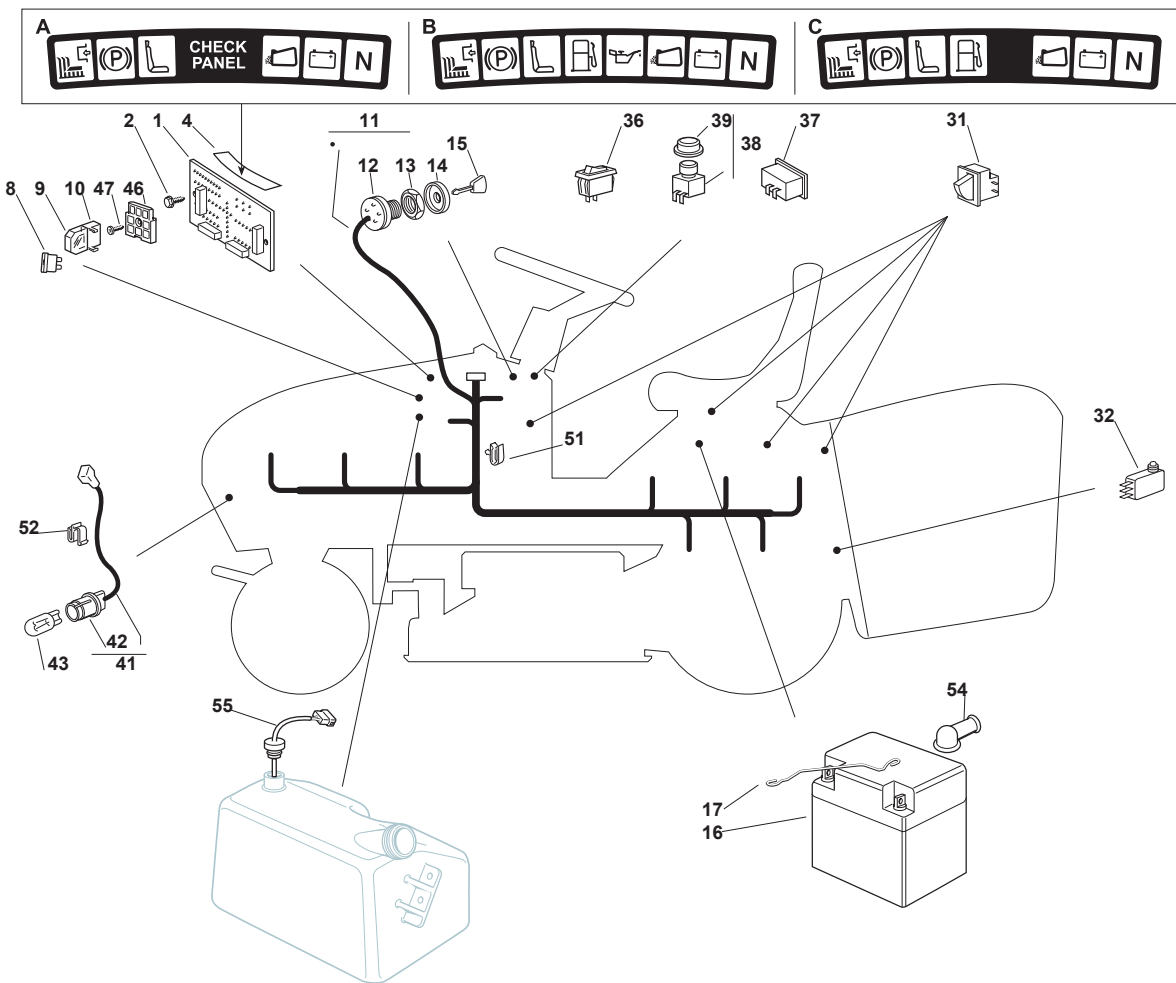

Fig.	Q.ty	Part No	Description	Notes
83	1	125394508/0	Knob	
84	1	112792099/0	Screw	
85	1	112154510/0	Nut	
86	1	382180045/0	Outfit, Screws	

Fig.	Q.ty	Part No	Description	Notes
1	1	125722441/0	Electronic Card	
2	3	112735105/0	Screw	
4	1	125420005/0	Check Control (B)	for B&S 20-24Hp and Kawasaki Engine
4	1	125420007/0	Check Control (C)	for Honda Engine
4	1	125420004/0	Check Control (A)	for B&S and GGP Engine
8	1	133340036/0	Fuse 25 A	
8	1	133340040/0	Fuse 10 A	
9	2	133215000/0	Cover	
10	2	133500007/0	Fuse Carrier	
11	1	182040207/0	Cables Ass.Y	for Honda Engine
11	1	182040206/0	Cables Ass.Y	for B&S-GGP-Kawasaki Engine
12	1	118450065/1	Starting Switch	
13	1	118400861/0	Screwed Ring	
14	1	118565351/0	Screwed Ring Protection	
15	1	118210016/1	Starting Key	
16	1	118120002/1	Battery	
17	1	125430230/0	Spring	
31	3	119410615/0	Microswitch	
32	1	119410605/1	Microswitch	
36	1	118450060/1	Headlight Interrupt. Cre1116-0	
37	1	9400-0384-01	Hour Counter	
38	1	118450067/0	Switch	
39	1	118203852/0	Cap	
41	1	182040070/0	Cables Ass.Y	
42	2	133500030/0	Lamp Holder	
43	2	118459100/0	Lamp For Lights	
46	1	133500010/1	Plate	
47	1	112735170/0	Screw	
51	5	133320506/0	Fairlead	
52	1	133320504/0	Fairlead	
54	1	118564864/1	Protection	
55	1	125290000/0	Fuel Level Indicator	