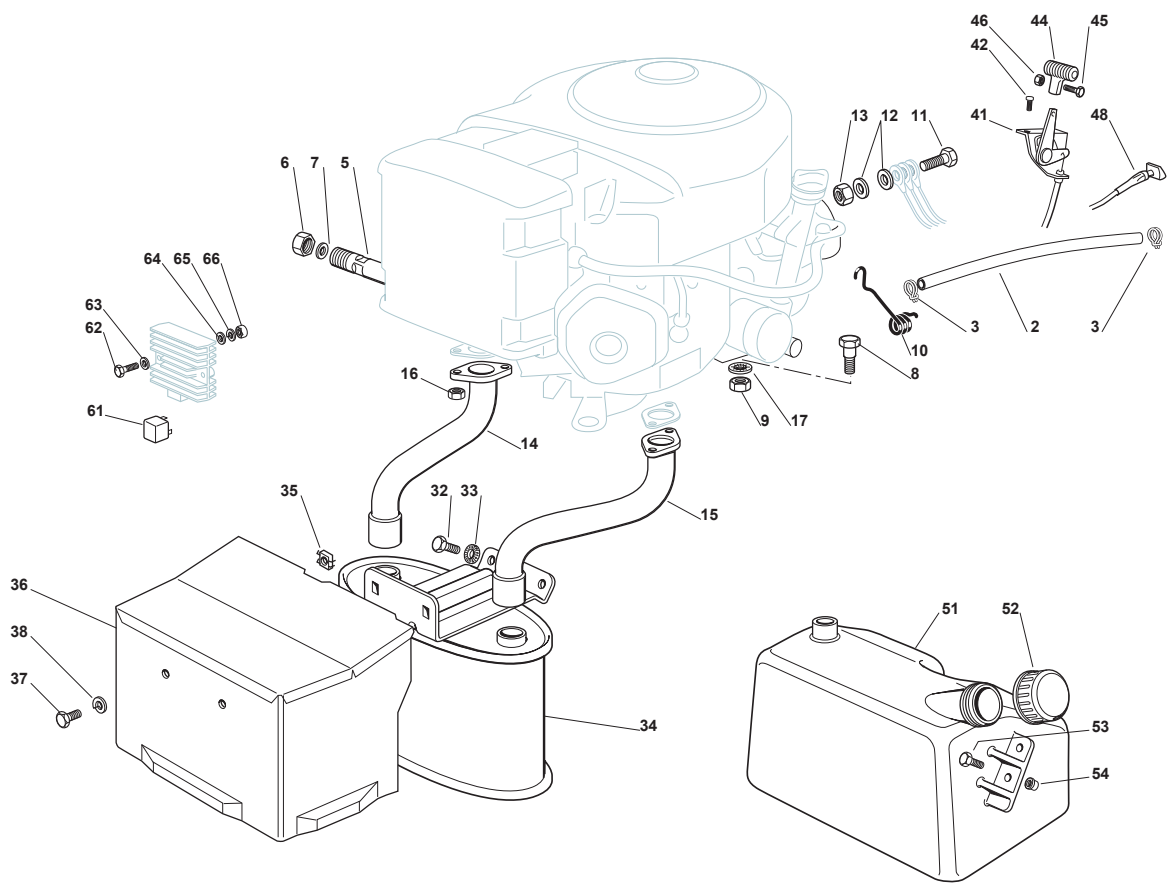

Fig.	Q.ty	Part No	Description	Notes
2	1	325869027/1	Connecting Tube	
3	2	118375051/1	Fair Led	
5	1	112735599/0	Screw	
6	1	112540260/0	Grower	
7	4	112691115/0	Screw	
8	4	112154210/0	Nut	
9	1	125598052/0	Oil Discharge Extension	
10	1	118737849/0	Plug	
11	1	118401001/1	Oil Seal	
12	1	118738221/0	Exhaust Tube Right	
13	1	118738222/0	Right Exhaust Connection	
14	1	127430562/0	Spring	
31	1	182750003/0	Muffler Assy	
32	2	112793102/0	Screw	
33	2	112540260/0	Grower	
34	2	112360425/0	Nut	
35	1	382598005/2	Muffler Protection	
36	2	112792611/0	Screw	
37	2	112583500/0	Grower	
41	1	182000201/2	Accelerator	
42	2	125943012/0	Screw	
44	1	125394501/0	Knob	
45	1	112726388/0	Screw	
46	1	112290800/0	Nut	
48	1	125090001/2	Choke Control	
51	1	125735110/3	Tank	Without Fuel Level
51	1	325735111/3	Tank	With Fuel Level
52	1	125795000/1	Fuel Cap	
53	2	112788910/0	Screw	
54	2	112500092/0	Rivet	
61	1	133567000/0	Relay	
62	2	112791500/0	Screw	
63	2	112521330/0	Washer	
64	2	112521330/0	Washer	
65	2	112582100/0	Grower	
66	2	112292100/0	Nut	