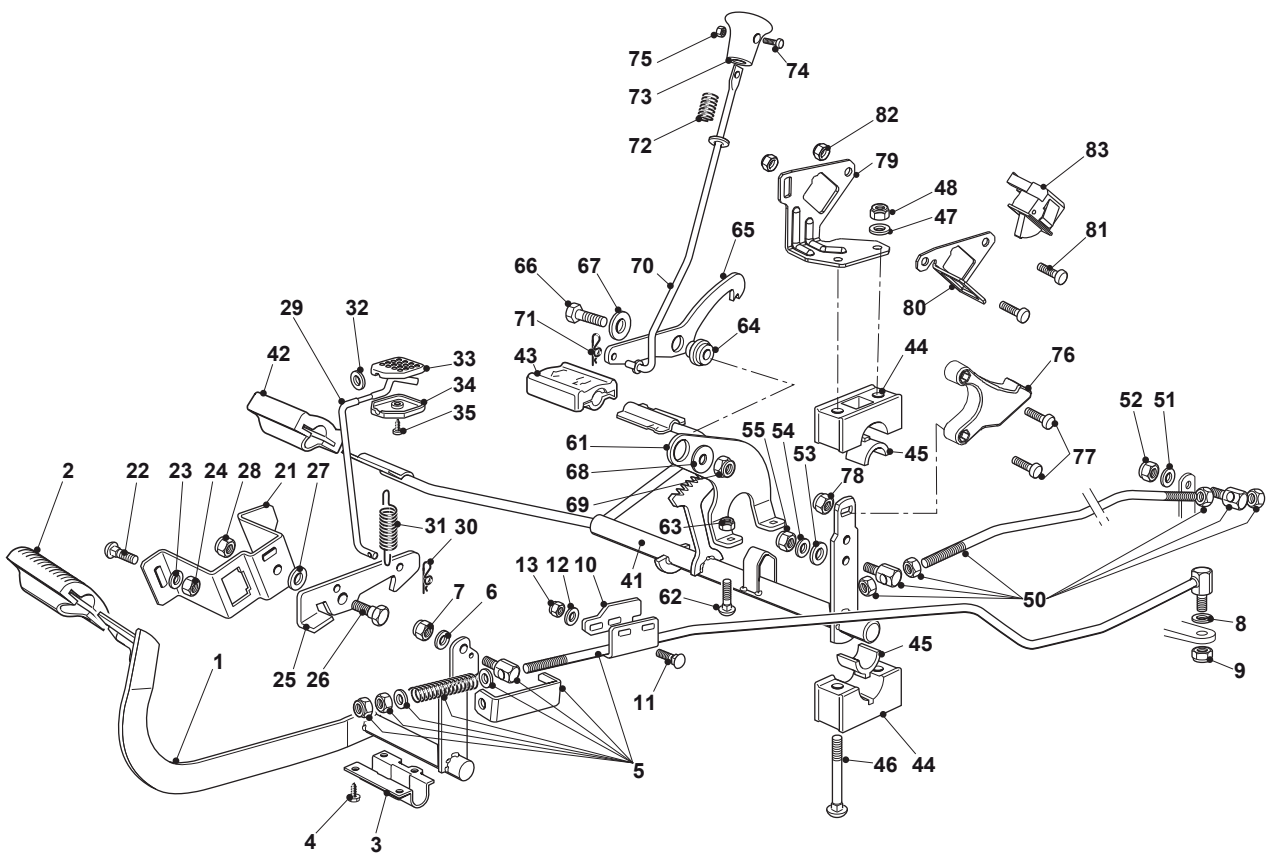

TCA 102 HYDRO

Ride-on 102-122 Steering - 15"

Issue 10 - 2015

Fig.	Quantity	Part No	Description	Notes
66	1	122167840/0	Spacer	
67	1	112691200/0	Screw	
68	1	112293201/0	Nut	

Fig.	Quantity	Part No	Description	Notes
1	1	382500011/2	Pedal	
2	1	325110416/0	Clamp Cover	
3	1	325547081/2	Plate	
4	4	112731601/0	Screw	
5	1	382000582/0	Rod	
6	1	112521350/0	Washer	
7	1	112155000/0	Nut	
8	2	112521360/0	Washer	
9	1	112155000/0	Nut	
21	1	325785143/1	Support	
22	2	112815210/0	Screw	
23	1	112523040/0	Washer	
24	2	112154510/0	Nut	
25	1	325253001/0	Hook	
26	1	122524970/2	Fulcrum Pin	
27	1	325670011/0	Antifriction Washer	
28	1	112155000/0	Nut	
31	1	125430213/0	Spring	
36	1	125033034/0	Rod	
37	1	125394509/1	Knob	
38	1	112523020/0	Washer	
41	1	382000391/1	Drive Pedal	
42	1	325110417/0	Clamp Cover Front	
43	1	325110418/0	Clamp Cover Rear	
44	4	325785354/0	Support	
45	4	325034003/0	Brass	
46	4	112815271/0	Screw	
47	4	112523040/0	Washer	
48	4	112154510/0	Nut	
50	1	382000579/0	Rod	
51	1	112523040/0	Washer	
52	1	112154510/0	Nut	
53	1	112521360/0	Washer	
54	1	112523040/0	Washer	
55	1	112154510/0	Nut	
56	1	325785481/0	Micro Switch Bracket	
57	1	325060034/1	Cam	
58	1	112735404/0	Screw	
59	2	112793102/0	Screw	
60	2	112293201/0	Nut	
61	1	382394853/0	Switch Ass.Y	
62	1	119410609/0	Microswitch	
63	2	112735602/0	Screw	
64	2	112581100/0	Grower	
65	2	112290791/0	Nut	
66	2	112735110/0	Screw	
67	1	119410614/0	Microswitch	