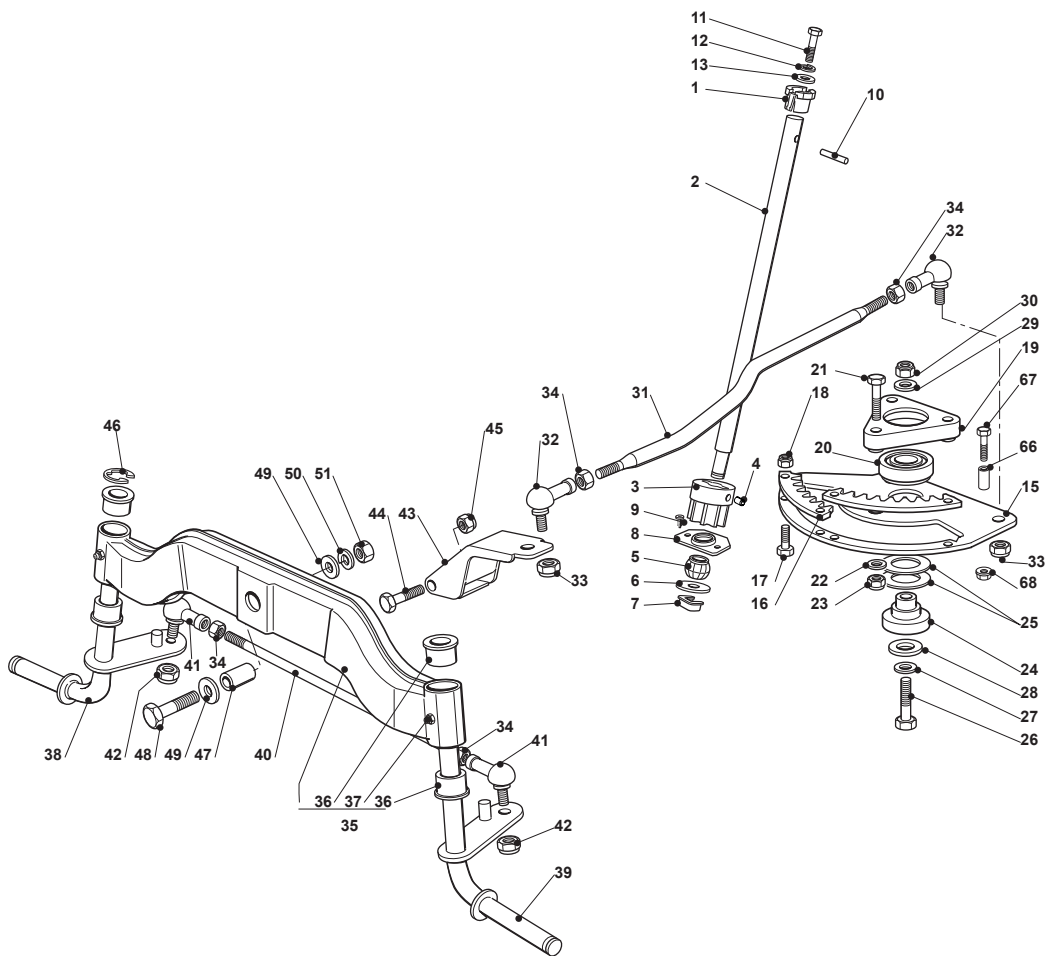

TCA 102 HYDRO

Ride-on 102-122 Steering - 13"

Issue 10 - 2015

Fig.	Quantity	Part No	Description	Notes
52	2	122746616/0	Joint	

Fig.	Quantity	Part No	Description	Notes
1	1	325038004/0	Bushing	
2	1	125520010/0	Steering Column	
3	1	125570004/0	Pinion	
4	1	112714300/0	Dowel	
5	1	325743000/0	Joint	
6	1	112521370/0	Washer	
7	1	112436030/0	Plate	
8	1	325785213/1	Support	
9	2	112729601/1	Screw	
10	1	112620250/0	Pin	
11	1	112691800/0	Screw	
12	1	112583500/0	Grower	
13	1	112523060/0	Washer	
15	1	325735523/0	Steering Sector	
16	2	325150000/0	Rack	
17	4	112791213/1	Screw	
18	4	112154510/0	Nut	
19	1	325774453/0	Clamp	
20	1	119216047/0	Bearing	
21	3	112691100/0	Screw	
22	3	112523060/0	Washer	
23	3	112155000/0	Nut	
24	1	125510120/0	Support	
25	2	322672153/0	Antifriction Washer	
26	1	112692395/0	Screw	
27	1	112523080/0	Washer	
28	1	112521390/0	Washer	
29	1	112523080/0	Washer	
30	1	112156602/0	Nut	
31	1	125033003/1	Steering Rod	
32	2	122746600/0	Joint	
32	2	122746616/0	Joint	
33	2	122746609/0	Joint	
34	4	112156602/0	Nut	
35	1	382034001/3	Equalizer With Bush And Lubricator	
36	4	125034002/1	Bushing	
37	2	112379511/0	Grease Dispenser	
38	1	382230361/0	Right Stub Axle	
39	1	382230359/0	Left Stub Axle	
40	1	325840001/0	Tie Rod	
41	2	122746616/0	Joint	
42	2	112156602/0	Nut	
43	1	382318185/0	Lever Ass.Y	
44	1	112692395/0	Screw	
45	1	112155000/0	Nut	
46	1	112001000/0	Benzing Ring	
47	1	125160005/0	Spacer	
48	1	112694100/0	Screw	
49	2	112521390/0	Washer	
50	1	112587900/0	Grower	
51	1	112295800/0	Nut	