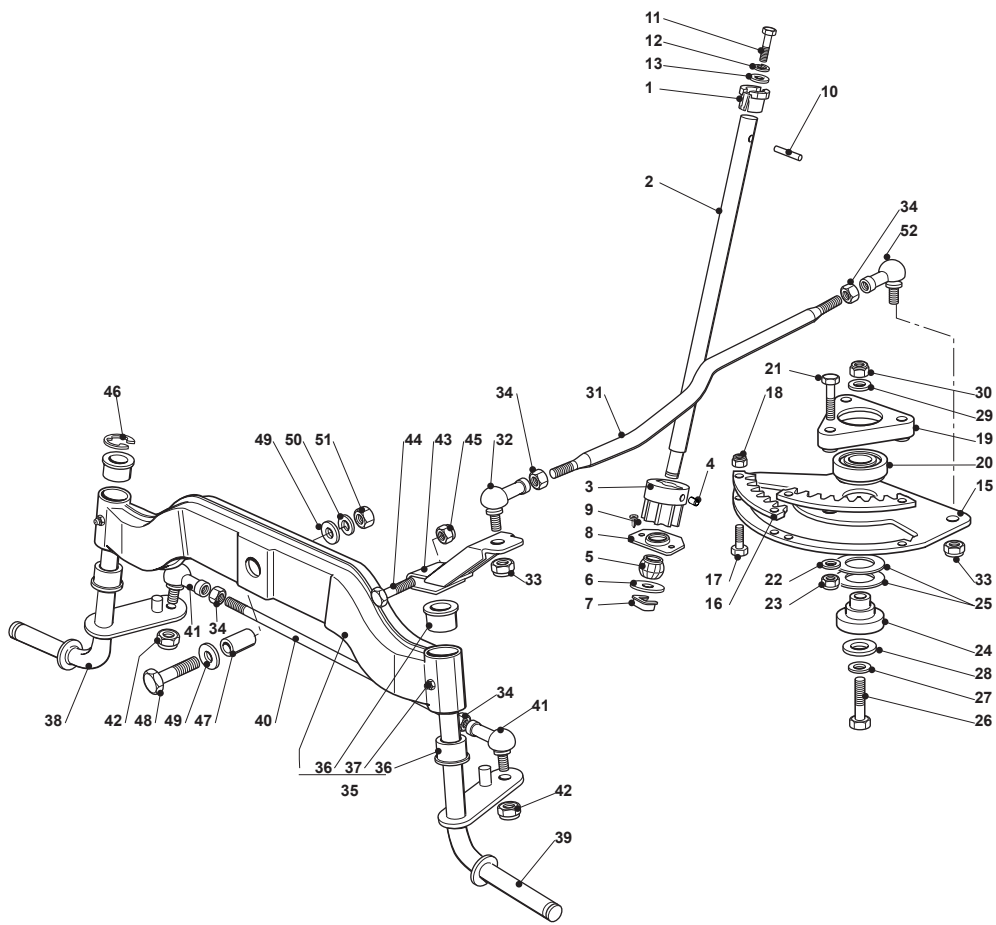

Fig.	Quantity	Part No	Description	Notes
1	1	382076962/0	Engine Hood	
2	1	325410899/0	Right Grill	
3	1	325410900/0	Left Grill	
4	7	112735404/0	Screw	
5	7	325108052/0	Conveyor	
11	1	382785022/9	Right Dashboard Support	
12	1	382785021/8	Left Dashboard Support	
13	1	382785137/1	Central Dashboard Support	
14	2	112735110/0	Screw	
15	4	112735110/0	Screw	
16	1	325120258/0	Black Dashboard	
17	4	112728440/0	Screw	
18	2	125120200/0	Cap	
21	1	125600009/0	Rear Card Protection	
22	1	125600051/0	Protection	
29	2	125260000/0	Grommet	
34	2	112731350/0	Screw	
35	2	112521330/0	Washer	
54	2	325122000/2	Spring	
61	1	325110441/0	Cover (Hydro)	
62	1	125580020/2	Stake	
63	1	125110270/0	Right Footboard Cover	
64	1	125110260/2	Left Footboard Cover	
71	1	325109786/0	White Wheels Cover	
72	4	112735402/0	Screw	
81	1	382110292/0	Grass-Catcher Cover	
83	2	112674701/0	Screw	
84	4	112729601/1	Screw	
85	2	112582101/0	Grower	
86	6	112521331/0	Washer	
87	1	325605003/0	Button	
88	1	325256250/0	Screwed Ring	
101	1	325774301/2	Engine Hood Support	
102	5	112735403/0	Screw	
103	2	125510079/1	Pin	
104	2	112293201/0	Nut	
105	2	124487998/0	Cotter Pin	
124	2	325547109/2	Plate	
125	4	112731580/0	Screw	
126	1	382869041/0	Muffler Protection	
128	4	112734995/0	Screw	