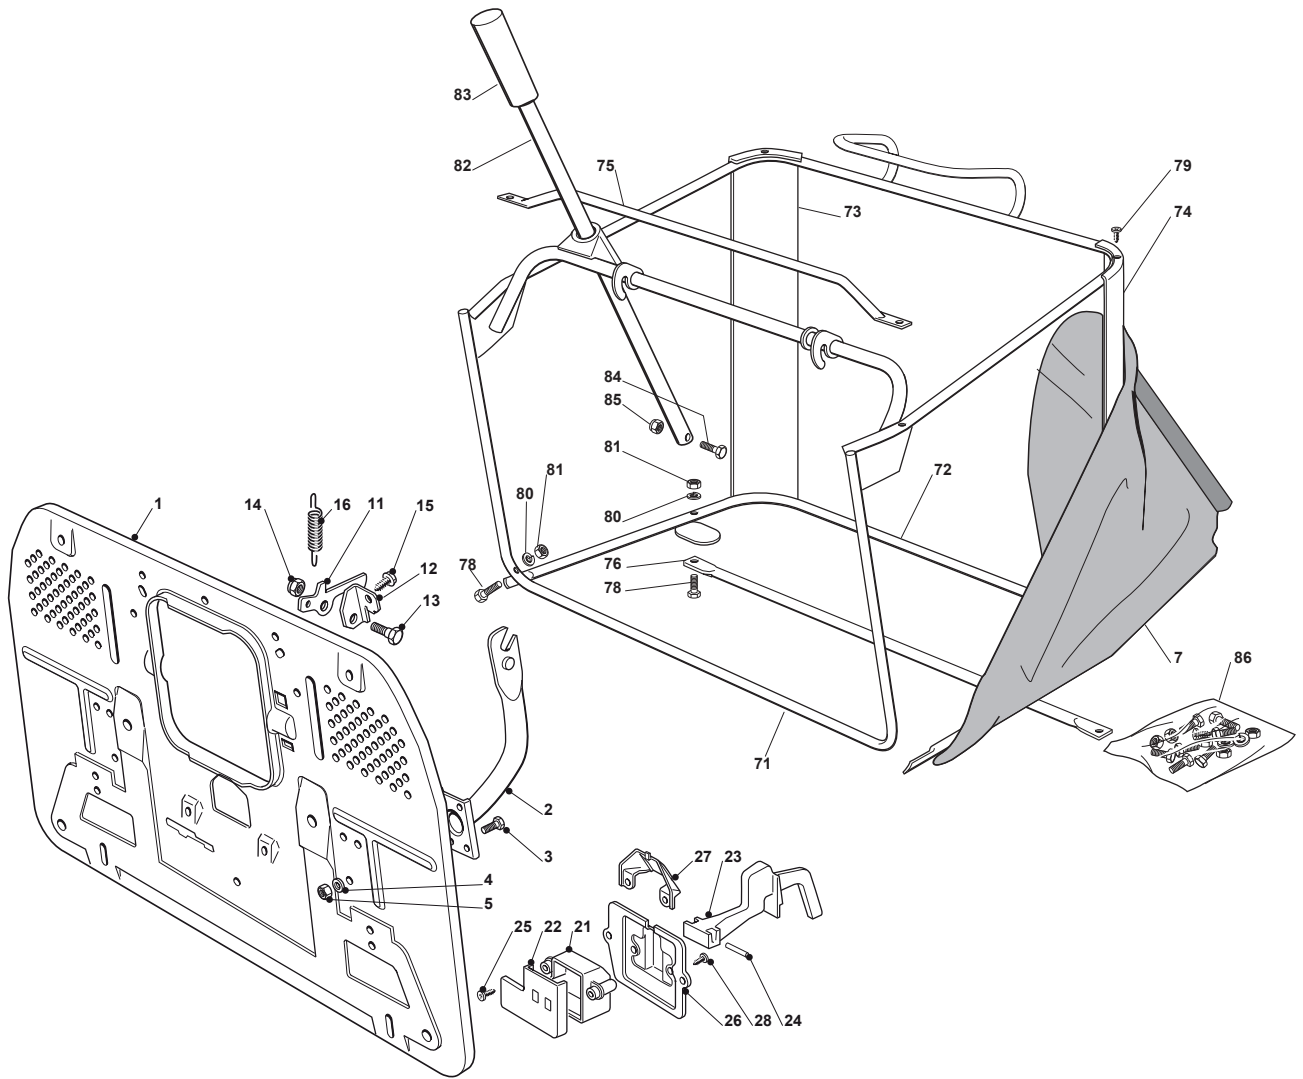

Fig.	Quantity	Part No	Description	Notes
1	2	125033060/0	Washing Cutting Deck Connection	
2	2	119035000/0	Or Ring	
3	2	112500030/0	Rivet	
9	1	382108016/1	Conveyor	
10	2	325774373/0	Clamp	
11	1	325060144/0	Right Belt Protection Carter	
12	1	325060145/0	Left Belt Protection	
13	2	325774267/0	Clamp	
14	2	325774423/0	Clamp	
15	1	325774425/0	Clamp	
16	1	325774421/0	Clamp	