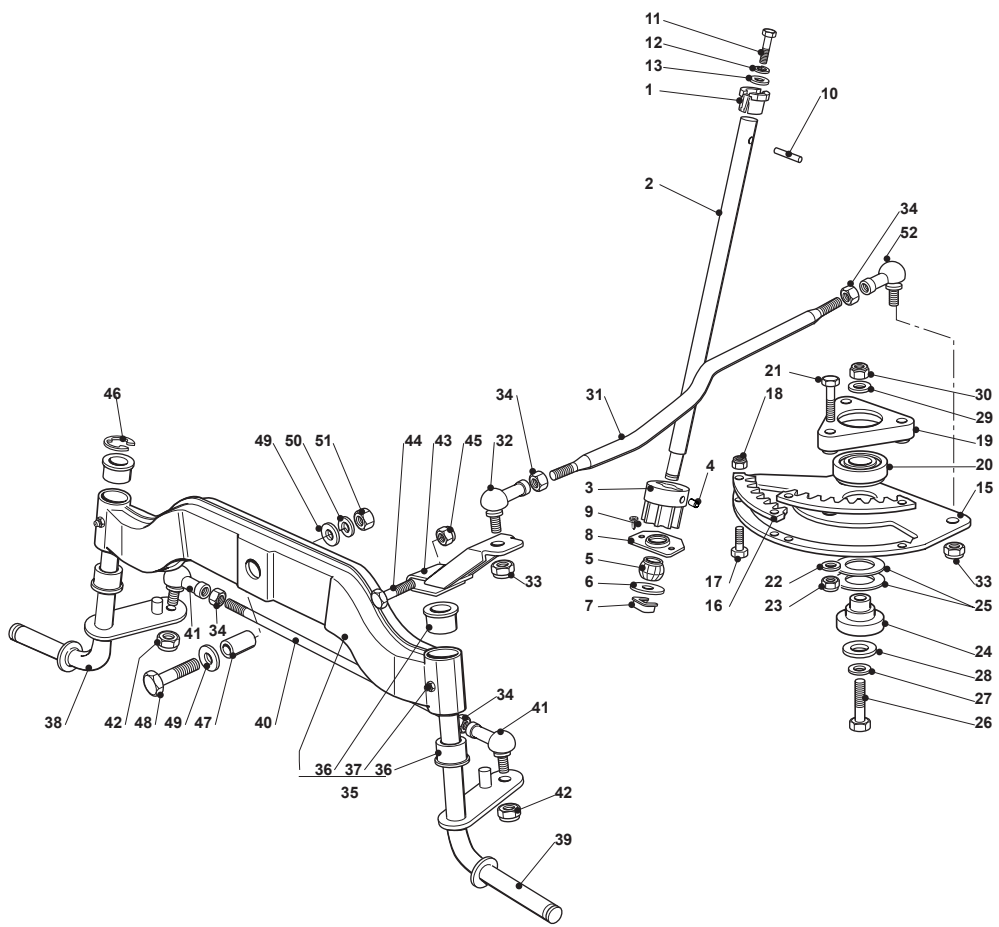

Fig.	Quantity	Part No	Description	Notes
1	1	325038004/0	Bushing	
2	1	125520010/0	Steering Column	
3	1	125570004/0	Pinion	
4	1	112714300/0	Dowel	
5	1	325743000/0	Joint	
6	1	112521370/0	Washer	
7	1	112436030/0	Plate	
8	1	325785213/1	Support	
9	2	112729601/1	Screw	
10	1	112620250/0	Pin	
11	1	112691800/0	Screw	
12	1	112583500/0	Grower	
13	1	112523060/0	Washer	
15	1	325735523/0	Steering Sector	
16	2	325150000/0	Rack	
17	4	112791213/1	Screw	
18	4	112154510/0	Nut	
19	1	325774453/0	Clamp	
20	1	119216047/0	Bearing	
21	3	112691100/0	Screw	
22	3	112523060/0	Washer	
23	3	112155000/0	Nut	
24	1	125510120/0	Support	
25	2	322672153/0	Antifriction Washer	
26	1	112692395/0	Screw	
27	1	112523080/0	Washer	
28	1	112521390/0	Washer	
29	1	112523080/0	Washer	
30	1	112156602/0	Nut	
31	1	125033003/1	Steering Rod	
32	2	122746600/0	Joint	
32	2	122746616/0	Joint	
33	2	122746609/0	Joint	
34	4	112156602/0	Nut	
35	1	382034001/3	Equalizer With Bush And Lubricator	
36	4	125034002/1	Bushing	
37	2	112379511/0	Grease Dispenser	
38	1	382230349/0	Right Stub Axle	
39	1	382230348/0	Left Stub Axle	
40	1	325840001/0	Tie Rod	
41	2	122746616/0	Joint	
42	2	112156602/0	Nut	
43	1	382318101/0	Lever Ass.Y	
44	1	112691700/0	Screw	
45	1	112155000/0	Nut	
46	1	112001000/0	Benzing Ring	
47	1	125160005/0	Spacer	
48	1	112694100/0	Screw	
49	2	112521390/0	Washer	
50	1	112587900/0	Grower	
51	1	112295800/0	Nut