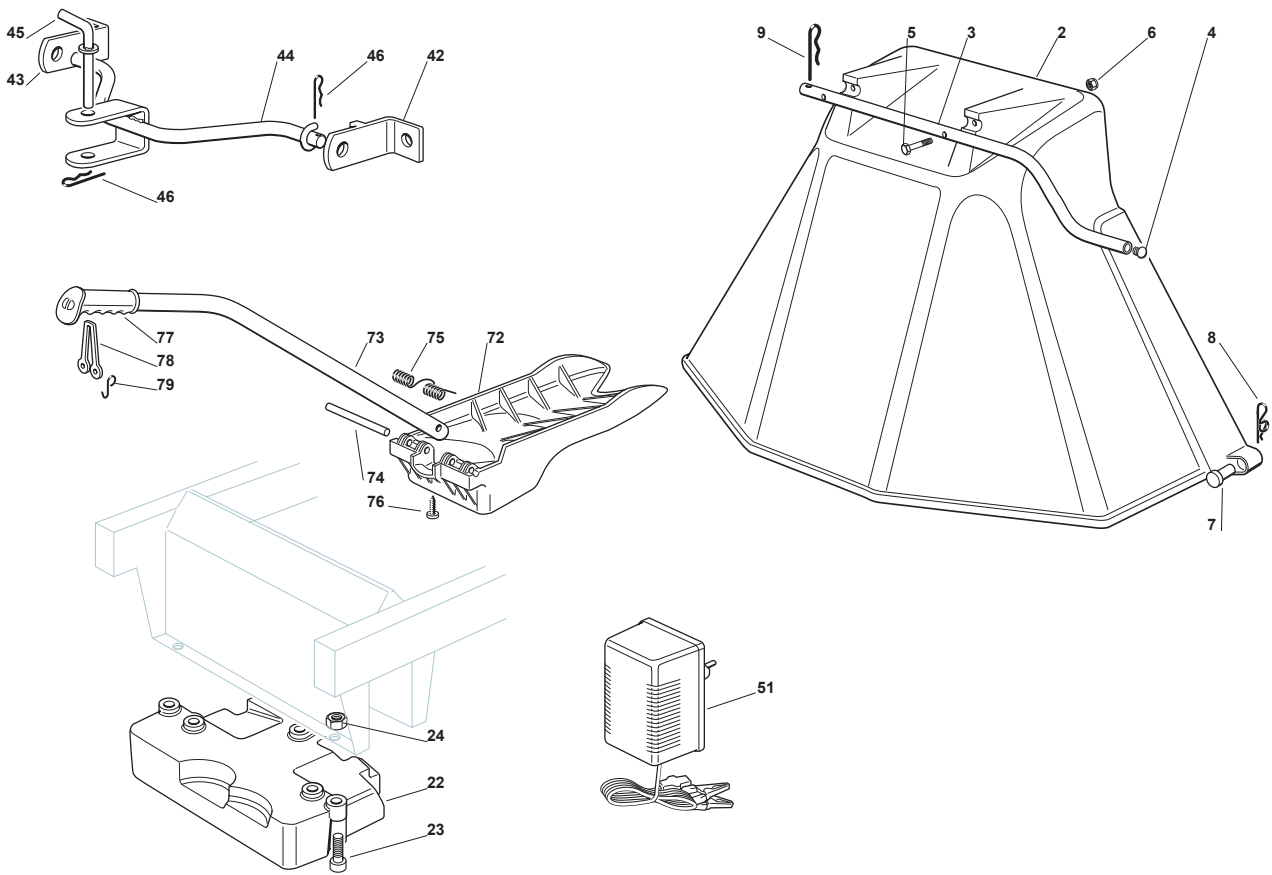

Fig.	Quantity	Part No	Description	Notes
2	1	382400003/1	Ejection Guard	
3	1	325869043/0	Rear Support	
4	2	118566112/0	Push Road	
5	2	112689515/0	Screw	
6	2	112154510/0	Nut	
7	2	125510022/0	Pin	
8	2	124487998/0	Cotter Pin	
9	1	124487999/0	Spring Pin	
22	1	125519997/1	Front Weight Tc	
23	3	112760520/0	Screw	
24	3	112155000/0	Nut	
42	1	382735502/0	Bracket	
43	1	325774213/0	Bracket	
44	1	382033105/1	Rod	
45	1	125510021/1	Hitch Pin	
46	2	124487999/0	Spring Pin	
51	1	182180050/0	Battery Charger	CE Plugg
51	1	182180052/0	Battery Charger	UK Plugg
72	1	325140097/0	Deflector	
73	1	325394005/0	Handle	
74	1	125510077/0	Pin	
75	1	125430245/0	Spring	
76	1	112735405/0	Screw	
77	1	325280000/1	Handgrip	
78	1	125840011/1	Tie Rod	
79	2	125253004/0	Mulch.Kit Fixing Hook	