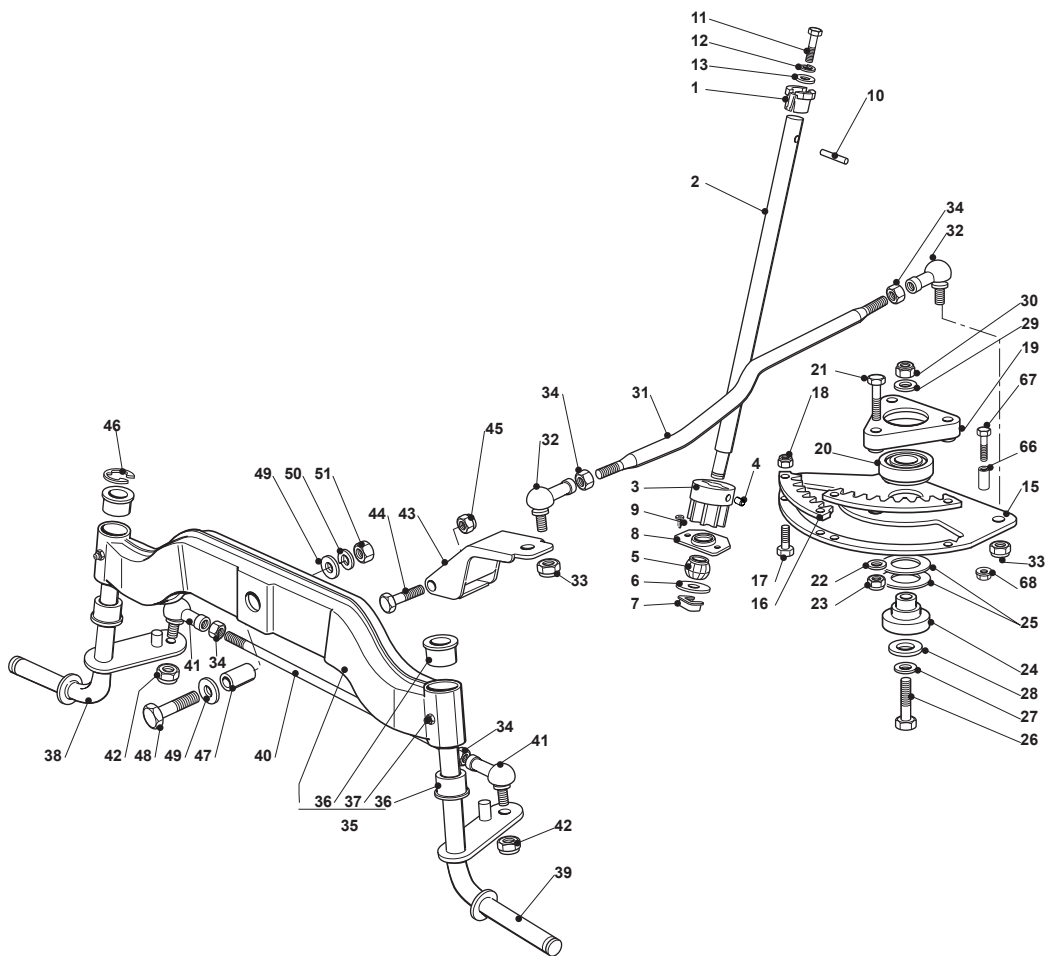

TCA 102 HYDRO

Ride-on 102-122 Steering - 13"

Issue 10 - 2015

Fig.	Quantity	Part No	Description	Notes
52	2	122746616/0	Joint	

Fig.	Quantity	Part No	Description	Notes
1	1	325038004/0	Bushing	
2	1	125520010/0	Steering Column	
3	1	125570004/0	Pinion	
4	1	112714300/0	Dowel	
5	1	325743000/0	Joint	
6	1	112521370/0	Washer	
7	1	112436030/0	Plate	
8	1	325785213/1	Support	
9	2	112729601/1	Screw	
10	1	112620250/0	Pin	
11	1	112691800/0	Screw	
12	1	112583500/0	Grower	
13	1	112523060/0	Washer	
15	1	325735523/0	Steering Sector	
16	2	325150000/0	Rack	
17	4	112791213/1	Screw	
18	4	112154510/0	Nut	
19	1	325774453/0	Clamp	
20	1	119216047/0	Bearing	
21	3	112691100/0	Screw	
22	3	112523060/0	Washer	
23	3	112155000/0	Nut	
24	1	125510120/0	Support	
25	2	322672153/0	Antifriction Washer	
26	1	112692395/0	Screw	
27	1	112523080/0	Washer	
28	1	112521390/0	Washer	
29	1	112523080/0	Washer	
30	1	112156602/0	Nut	
31	1	125033003/1	Steering Rod	
32	2	122746600/0	Joint	
32	2	122746616/0	Joint	
33	2	122746609/0	Joint	
34	4	112156602/0	Nut	
35	1	382034001/3	Equalizer With Bush And Lubricator	
36	4	125034002/1	Bushing	
37	2	112379511/0	Grease Dispenser	
38	1	382230361/0	Right Stub Axle	
39	1	382230359/0	Left Stub Axle	
40	1	325840001/0	Tie Rod	
41	2	122746616/0	Joint	
42	2	112156602/0	Nut	
43	1	382318185/0	Lever Ass.Y	
44	1	112692395/0	Screw	
45	1	112155000/0	Nut	
46	1	112001000/0	Benzing Ring	
47	1	125160005/0	Spacer	
48	1	112694100/0	Screw	
49	2	112521390/0	Washer	
50	1	112587900/0	Grower	
51	1	112295800/0	Nut	