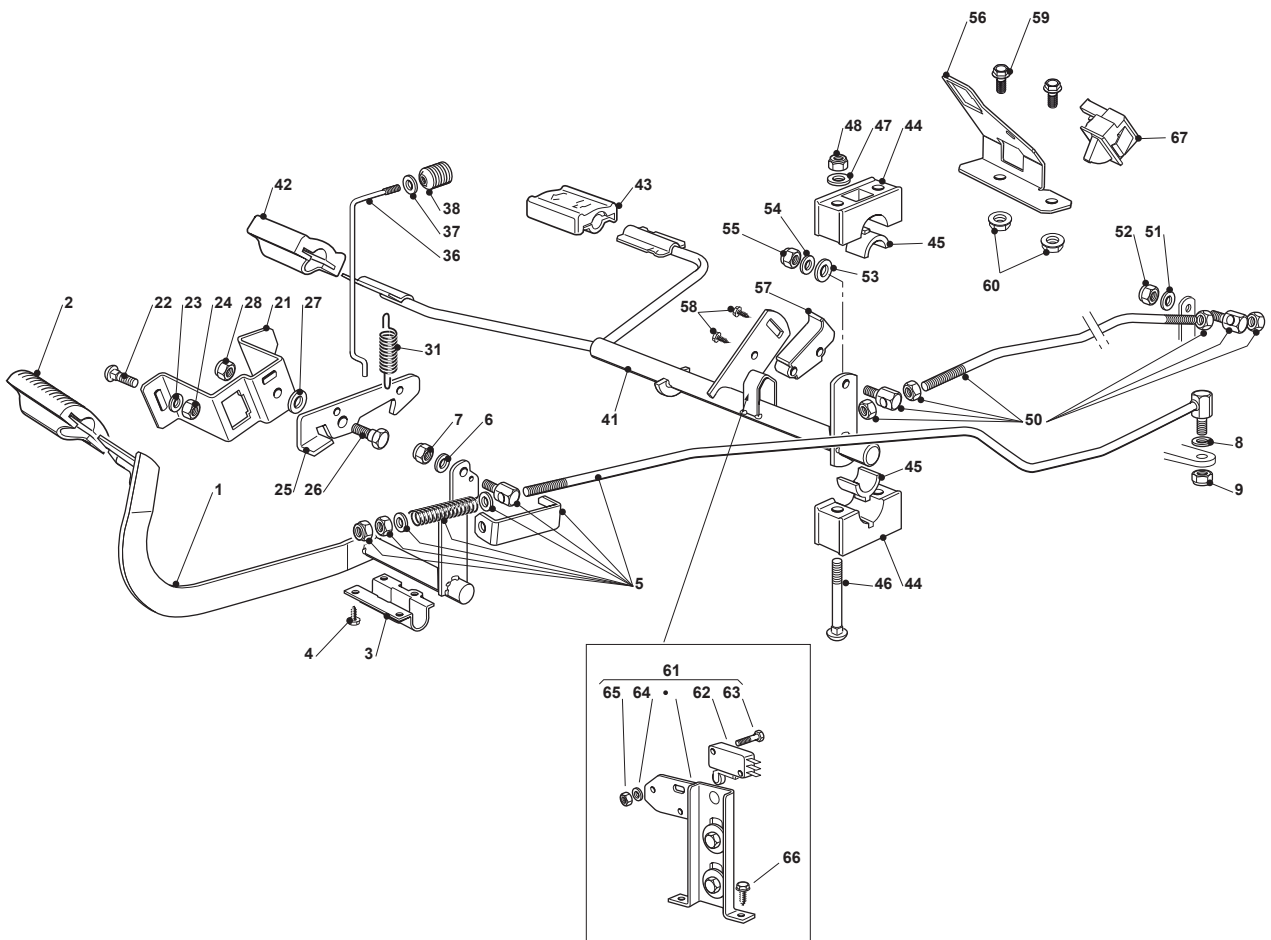

TCA 102 HYDRO

Ride-on 102-122 Steering - 15"

Issue 10 - 2015

Fig.	Quantity	Part No	Description	Notes
66	1	122167840/0	Spacer	
67	1	112691200/0	Screw	
68	1	112293201/0	Nut	

Fig.	Quantity	Part No	Description	Notes
1	1	382500011/2	Pedal	
2	1	325110416/0	Clamp Cover	
3	1	325547081/2	Plate	
4	4	112731601/0	Screw	
5	1	382000582/0	Rod	
6	1	112521350/0	Washer	
7	1	112155000/0	Nut	
8	2	112521360/0	Washer	
9	1	112155000/0	Nut	
21	1	325785143/1	Support	
22	2	112815210/0	Screw	
23	1	112523040/0	Washer	
24	2	112154510/0	Nut	
25	1	325253001/0	Hook	
26	1	122524970/2	Fulcrum Pin	
27	1	325670011/0	Antifriction Washer	
28	1	112155000/0	Nut	
31	1	125430213/0	Spring	
36	1	125033034/0	Rod	
37	1	125394509/1	Knob	
38	1	112523020/0	Washer	
41	1	382000391/1	Drive Pedal	
42	1	325110417/0	Clamp Cover Front	
43	1	325110418/0	Clamp Cover Rear	
44	4	325785354/0	Support	
45	4	325034003/0	Brass	
46	4	112815271/0	Screw	
47	4	112523040/0	Washer	
48	4	112154510/0	Nut	
50	1	382000579/0	Rod	
51	1	112523040/0	Washer	
52	1	112154510/0	Nut	
53	1	112521360/0	Washer	
54	1	112523040/0	Washer	
55	1	112154510/0	Nut	
56	1	325785481/0	Micro Switch Bracket	
57	1	325060034/1	Cam	
58	1	112735404/0	Screw	
59	2	112793102/0	Screw	
60	2	112293201/0	Nut	
61	1	382394853/0	Switch Ass.Y	
62	1	119410609/0	Microswitch	
63	2	112735602/0	Screw	
64	2	112581100/0	Grower	
65	2	112290791/0	Nut	
66	2	112735110/0	Screw	
67	1	119410614/0	Microswitch	