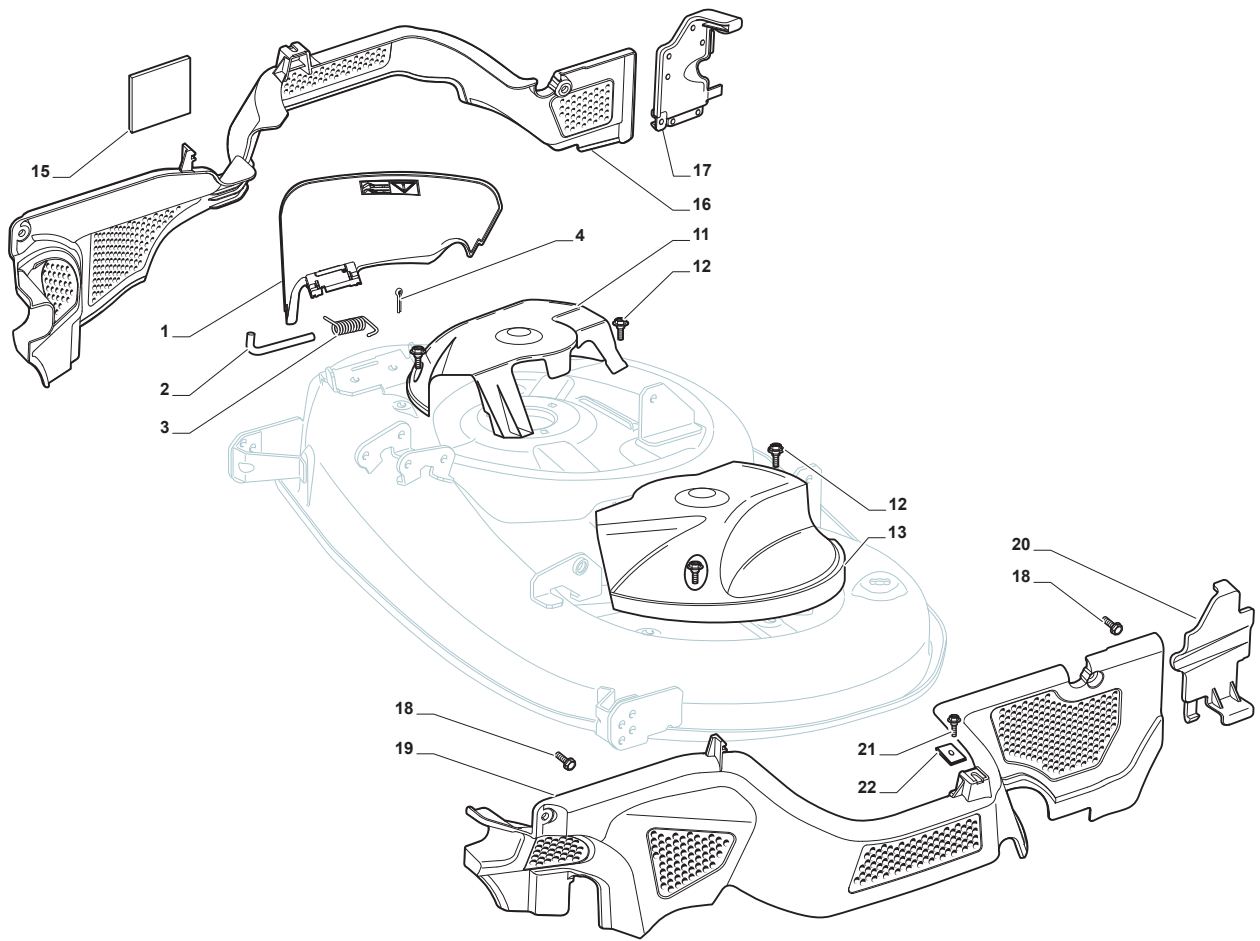

Ride-on SD98 - 108 Cutting Plate

Issue 19 - 2015

Fig.	Q.ty	Part No	Description	Notes
64	2	182004357/0	Right Blade Mulching	
65	2	125463200/0	Blade Hub	
66	2	112139100/0	Key	

Fig.	Q.ty	Part No	Description	Notes
1	1	325600087/1	Exit Protection	
2	1	125510073/0	Fulcrum Pin	
3	1	125430242/1	Spring	
4	1	112141418/0	Cotter Pin	
11	1	325600088/0	Right Belt Protection Carter	
12	4	125943006/0	Screw	
13	1	325600089/0	Left Belt Protection	
16	1	325060154/0	Case	
17	1	325600082/0	Guard	
18	4	125943011/0	Screw	
19	1	325060155/0	Case	
20	1	325600083/0	Guard	
21	2	127943051/0	Screw	
22	2	112437506/0	Plate	