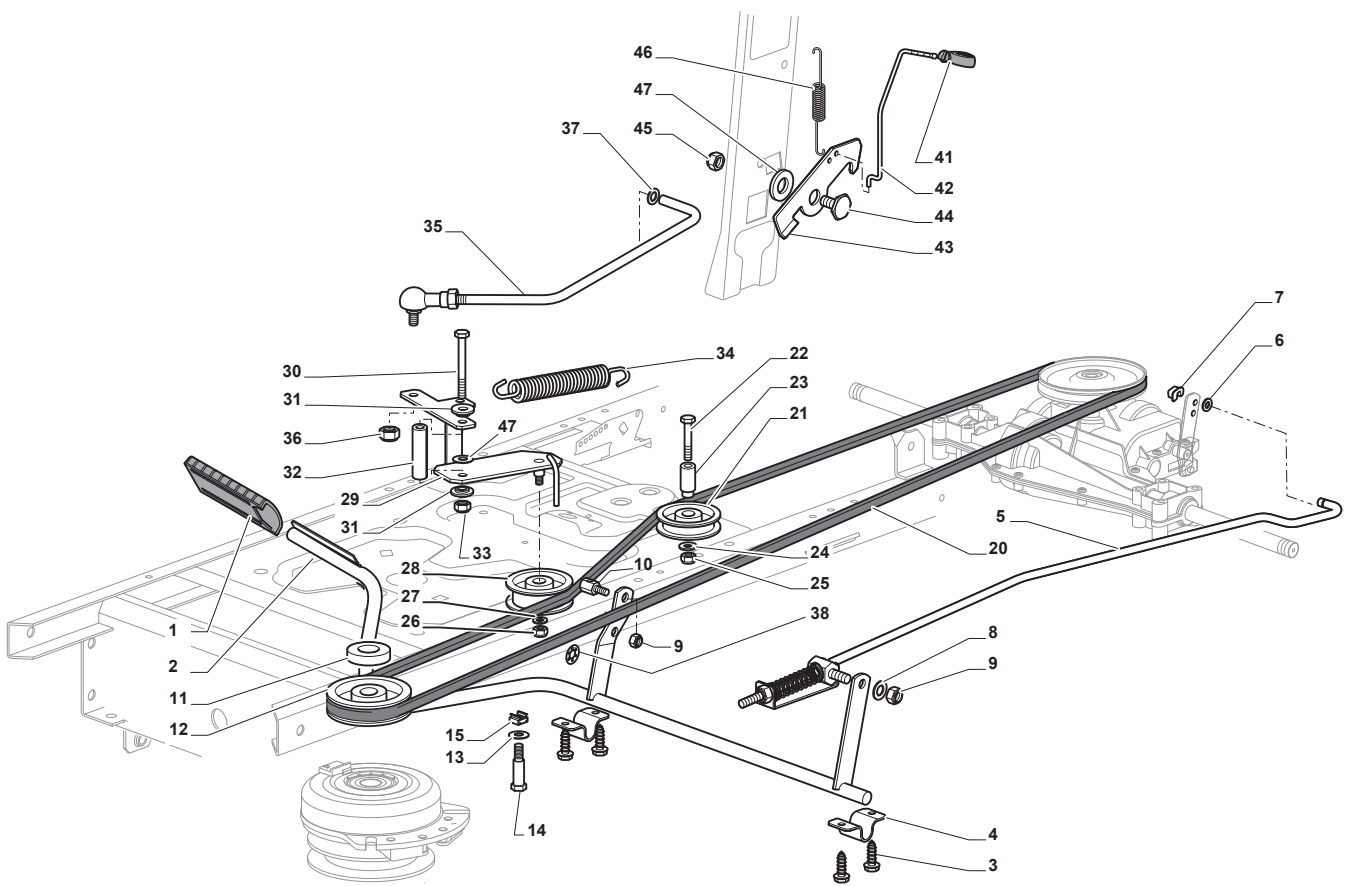

SD 108

Ride-on SD98 - 108 Steering for B&S Engine with Oil Filter for STIGA
Models

Issue 19 - 2015

Fig.	Q.ty	Part No	Description	Notes
64	2	127590066/0	Tyre	15 inch
66	2	125670005/1	Washer	
67	2	112001010/0	Benzing Ring	
68	2	322110233/0	Hub Cover	Standard Black Cover
68	2	322110239/0	Hub Cover	Stiga Style Cover
70	1	382180124/0	Screw	

Fig.	Q.ty	Part No	Description	Notes
1	1	325110391/0	Clamp Cover	
2	1	382500047/1	Pedal	
3	4	112735599/0	Screw	
4	2	325547231/0	Plate	
5	1	382000568/0	Rod	
6	1	112521350/0	Washer	
7	1	112436050/0	Plate	
8	1	325670011/0	Antifriction Washer	
9	1	112155000/0	Nut	
10	1	125510166/0		
11	1	125160021/0	Spacer	
12	1	125601567/0	Pulley	
13	2	112524010/0	Washer	
14	2	125580030/0	Belt Guide Peg	
15	2	112360425/0	Nut	
20	1	135062014/0	Belt	
21	1	325601599/0	Pulley	
22	1	112691400/0	Screw	
23	1	125160083/0	Spacer	
24	1	112523060/0	Washer	
25	1	112155000/0	Nut	
26	1	112155000/0	Nut	
27	1	112523060/0	Washer	
28	1	125601554/0	Pulley	
29	1	382318283/0	Lever	
30	1	112691600/0	Screw	
31	2	125038002/1	Bushing	
32	1	125160027/0	Spacer	
33	1	112155000/0	Nut	
34	1	125430262/0	Spring	
35	1	382820016/1	Tie Rod	
36	1	112293201/0	Nut	
37	1	124487997/0	Cotter Pin	
38	1	112604899/0	Crown Fastener	
41	1	125394509/1	Knob	
42	1	125033113/0	Rod	
43	1	325253011/1	Hook	
44	1	122524970/3	Pin	
45	1	112155000/0	Nut	
46	1	125430213/0	Spring	
47	1	112523060/0	Washer	