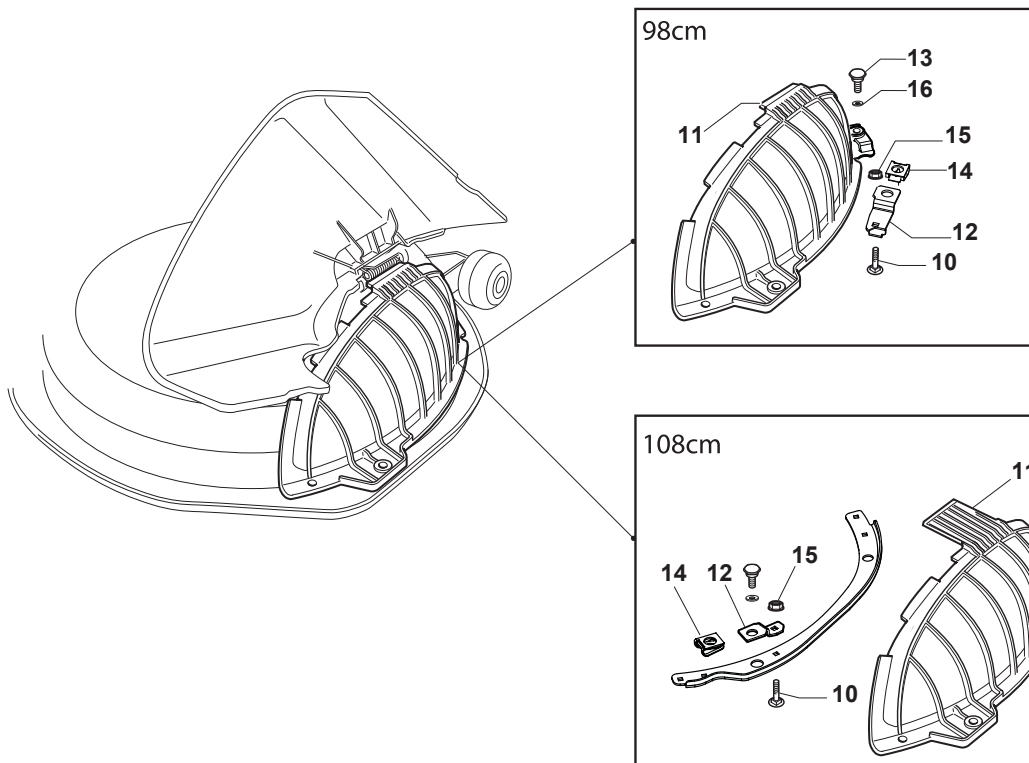

Fig.	Q.ty	Part No	Description	Notes
1	1	114362365/1	Label	
3	1	114363699/0	Label	
4	1	114361438/0	Label	
5	1	114366142/0	Label	
6	1	114363700/0	Label	
8	1	114356699/1	Label	

Fig.	Q.ty	Part No	Description	Notes
1	1	382869038/0	Muffler Protection	
2	4	125943008/0	Screw	
5	2	382650211/0	Stiffening	
6	1	382033111/0	Rod	
7	2	112155000/0	Nut	
8	1	125510021/1	Hitch Pin	
9	1	124487999/0	Spring Pin	
10	2	112815205/0	Screw	
11	1	325140107/0	Deflector	
12	2	325785473/0	Pin	
13	2	125580040/0	Pin	
14	2	118737221/0	Clip	
15	2	112292102/0	Nut	
16	2	112604899/0	Crown Fastener	

Fig.	Q.ty	Part No	Description	Notes
1	1	125722472/0	Seat	
2	1	125722463/0	Seat	
3	1	125722453/1	Seat	
4	1	125722471/0	Seat	
5	1	125722456/0	Seat	
6	1	325580503/0	Steering Plate Cover	
7	1	325580504/0	Steering Plate Cover	
8	1	325961219/0	Steering Wheel	
9	4	112792611/0	Screw	
10	4	112540260/0	Grower	
11	4	112523060/0	Washer	
12	1	125722477/0	Seat	
13	1	325961221/1	Steering wheel	
14	1	325580508/0	Steering Plate Cover	