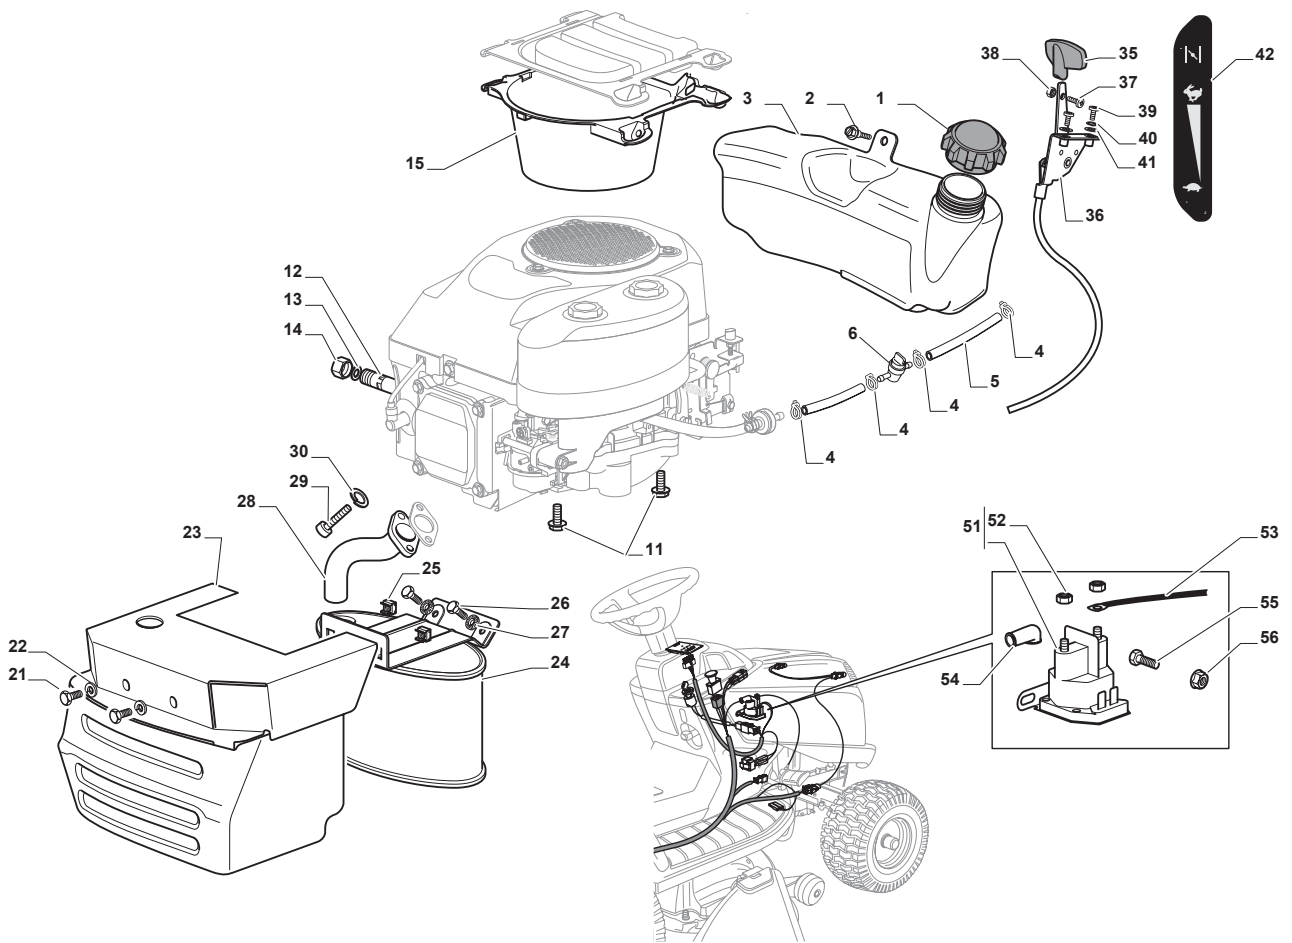

Ride-on SD98 - 108 Cutting Plate

Issue 19 - 2015

Fig.	Q.ty	Part No	Description	Notes
64	2	182004357/0	Right Blade Mulching	
65	2	125463200/0	Blade Hub	
66	2	112139100/0	Key	

Fig.	Q.ty	Part No	Description	Notes
1	1	325600087/1	Exit Protection	
2	1	125510073/0	Fulcrum Pin	
3	1	125430242/1	Spring	
4	1	112141418/0	Cotter Pin	
11	1	325600088/0	Right Belt Protection Carter	
12	4	125943006/0	Screw	
13	1	325600089/0	Left Belt Protection	
16	1	325060154/0	Case	
17	1	325600082/0	Guard	
18	4	125943011/0	Screw	
19	1	325060155/0	Case	
20	1	325600083/0	Guard	
21	2	127943051/0	Screw	
22	2	112437506/0	Plate	

Fig.	Q.ty	Part No	Description	Notes
6	1	118562996/0	Shut out valve	
1	1	125795001/1	Cap	
2	4	125943006/0	Screw	
3	1	325735126/0	Fuel Tank	
4	4	118375051/1	Fair Led	
5	1	325869057/0	Connecting Tube	
11	4	112735108/1	Screw	
12	1	127598060/0	Oil Discharge Extension	
13	1	118401001/1	Oil Seal	
14	1	118737849/0	Plug	
15	1	325108044/1	Conveyor	
21	2	112792611/0	Screw	
22	2	112540260/0	Grower	
23	1	382598045/0	Muffler Protection	
24	1	182750010/0	Muffler	
25	2	112360425/0	Nut	
26	2	112792611/0	Screw	
27	2	112540260/0	Grower	
28	1	118738231/1	Exhaust Tube	
29	2	112737450/0	Screw	
30	2	112540260/0	Grower	
35	1	325394531/0	Knob	
36	1	182000215/0	Accelerator	
37	1	112726389/0	Screw	
38	1	112290800/0	Nut	
39	2	112726389/0	Screw	
40	2	112540020/0	Washer	
41	2	112521310/0	Washer	
42	1	114363697/0	Label	
51	1	118736111/0	Starter Relay	
52	2	112360352/0	Nut	
53	1	125065002/0	Cable	
54	1	118564864/1	Protection	
55	1	112790781/0	Screw	
56	2	112154510/0	Nut	