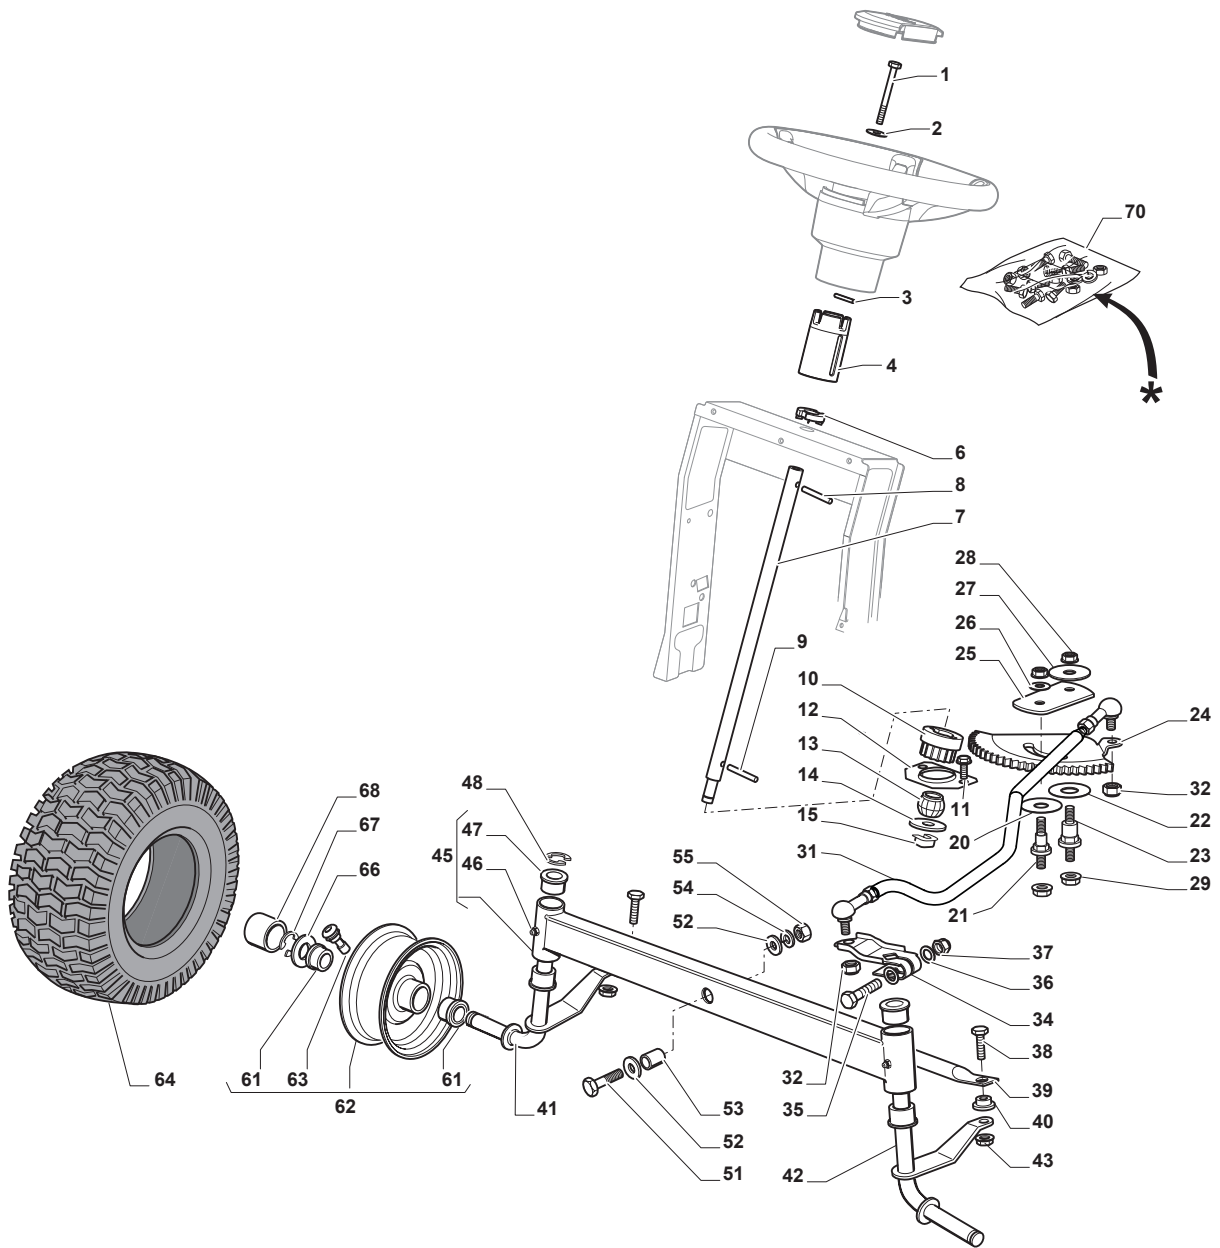

Ride-on SD98 - 108 Steering for B&S Engine with Oil Filter for STIGA Models

Issue 19 - 2015

Fig.	Q.ty	Part No	Description	Notes
1	1	112692050/0	Screw	
2	1	112540260/0	Grower	
3	1	112523070/0	Washer	
4	1	382785266/0	Support	
6	1	325038008/0	Bushing	
7	1	125520007/0	Steering Column	
8	1	112620300/0	Spring	
9	1	112622650/0	Dowel pin	
10	1	125570003/0	Pinion	
11	2	127943051/0	Screw	
12	1	325785213/1	Support	
13	1	325743000/0	Joint	
14	1	112521370/0	Washer	
15	1	112436030/0	Plate	
20	1	322672151/0	Antifriction Washer	
21	1	125510104/0	Pin	
22	1	125670023/0	Washer	
23	1	125510109/0	Pin	
24	1	325735519/0	Steering Sector	
25	1	325547233/0	Plate	
26	1	112369500/0	Elastic Washer	
27	1	122160400/0	Elastic Disc	
28	2	112155010/0	Nut	
29	2	112155010/0	Nut	
31	1	382000665/1	Steering Rod	
32	2	112156602/0	Nut	
34	1	325318243/0	Lever	
35	1	112692390/0	Screw	
36	2	112521360/0	Washer	
37	1	112156602/0	Nut	
38	2	125510103/0	Pin	
39	1	325840029/0	Tie Rod	
40	2	325038007/0	Bushing	
41	1	382230369/0	Right Stub Axle	13 inch
41	1	382230373/0	Right Stub Axle	15 inch
42	1	382230371/0	Left Stub Axle	13 inch
42	1	382230375/0	Left Stub Axle	15 inch
43	2	112155000/0	Nut	
45	1	382034030/0	Equalizer With Bush And Lubricator	
46	2	112379511/0	Grease Dispenser	
47	4	125034002/1	Bushing	
48	1	112001010/0	Benzing Ring	
51	1	112692695/0	Screw	
52	2	112523100/0	Washer	
53	1	125160016/0	Spacer	
54	1	112587100/0	Grower	
55	1	112295300/0	Nut	
61	4	125122200/2	Bearing	
62	2	182000598/0	Rimm	
63	2	125950000/0	Valve	
64	2	125590014/0	Tyre	13 inch