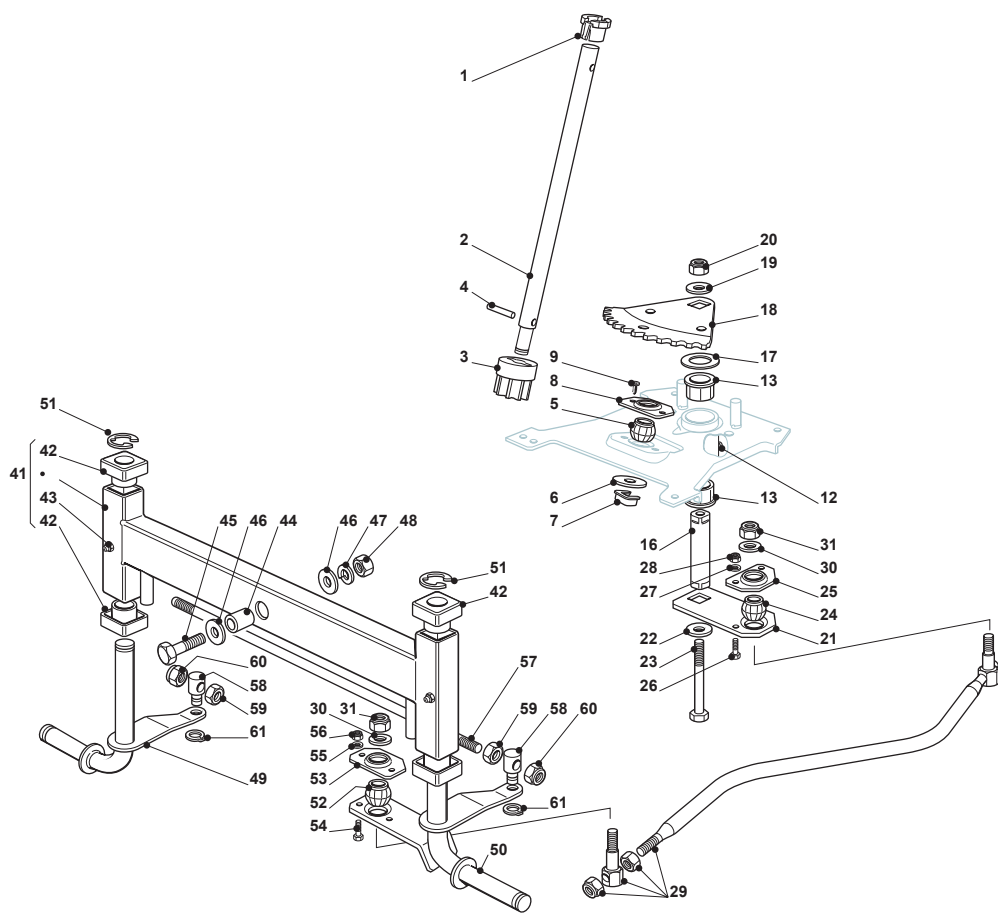

Fig.	Quantity	Part No	Description	Notes
84	4	112293201/0	Nut	
88	1	382510079/0	Left Footboard Support	
89	1	382510077/0	Right Footboard Support	
94	4	112815200/0	Screw	
95	4	112292102/0	Nut	

Fig.	Quantity	Part No	Description	Notes
1	1	382076956/1	Engine Hood	
2	1	325410891/0	Right Grill	
3	1	325410892/0	Left Grill	
4	1	325076901/0	Upper Engine Hood Red	
5	2	125510068/0	Pin	
6	2	112293201/0	Nut	
7	2	124487998/0	Cotter Pin	
20	1	325256250/0	Screw Ring	
21	1	325605003/0	Button	
23	1	325547089/1	Right Plate	
24	1	325547091/1	Left Plate	
25	4	112731580/0	Screw	
26	1	382869027/0	Muffler Protection	
27	2	118737860/0	Cap	
28	4	112734995/0	Screw	
31	1	325599012/0	Dashboard, Right Profile	
32	1	325599013/0	Left Dashboard Support	
33	4	112815221/0	Screw	
34	4	112521330/0	Washer	
35	4	112154510/0	Nut	
36	1	325120245/0	Dashboard	Black
36	1	325120240/0	Dashboard	Red
37	2	112728440/0	Screw	
38	2	112735402/0	Screw	
39	2	125260000/0	Grommet	
40	1	325600074/0	Card Protection	
41	2	112735402/0	Screw	
91	1	325110363/0	Cover, Red	
93	2	125580020/2	Stake	
94	1	325110322/0	Red Wheels Cover	
95	4	112735402/0	Screw	
96	2	112735402/0	Screw	
97	2	325755041/0	Bracket	
98	4	112728686/0	Screw	
99	2	112735110/0	Screw	