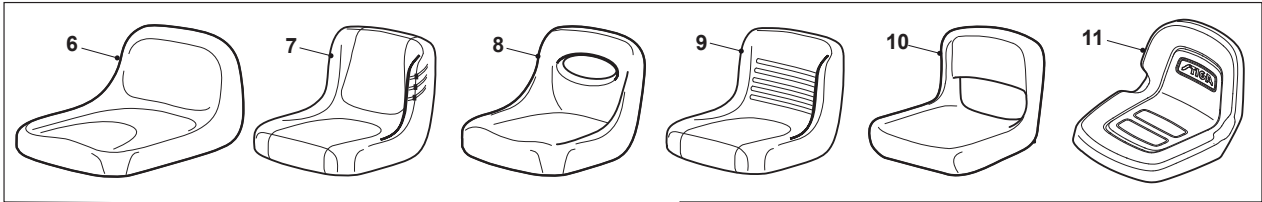

Fig.	Quantity	Part No	Description	Notes
1	1	125961212/0	Steering Wheel	Grey
1	1	125961216/0	Steering Wheel	Black
1	1	125961209/0	Steering Wheel	
1	1	125961201/0	Steering Wheel	
2	1	325580500/0	Cap	Grey
2	1	325580501/0	Cap	Black
3	1	325961222/1	Steering wheel	
4	1	325580508/0	Steering Plate Cover	only for STIGA models
5	1	112620299/0	Elastic Pin	
6	1	125722470/0	Seat	
7	1	125722463/0	Seat	
8	1	125722453/1	Seat	
9	1	125722471/0	Seat	
10	1	125722456/0	Seat	
11	1	125722478/1	Seat	
12	1	125430285/0	Spring	
13	1	112789000/0	Screw	
14	1	112154330/0	Nut	
15	1	327063021/1	Cam	
16	2	112789100/0	Screw	
17	2	112523020/0	Washer	
18	2	112154330/0	Nut	
19	1	325547033/2	Seat Plate	
20	4	112793101/0	Screw	
21	4	112583500/0	Grower	
22	4	112523060/0	Washer	
23	2	112789000/0	Screw	
24	6	112604896/0	Crown Fastener	
25	1	125430285/0	Spring	
26	3	122517866/0	Pin	
27	1	325774575/0	Fulcrum Clamp	
28	1	112735661/0	Screw	
29	1	325318327/0	Lever	