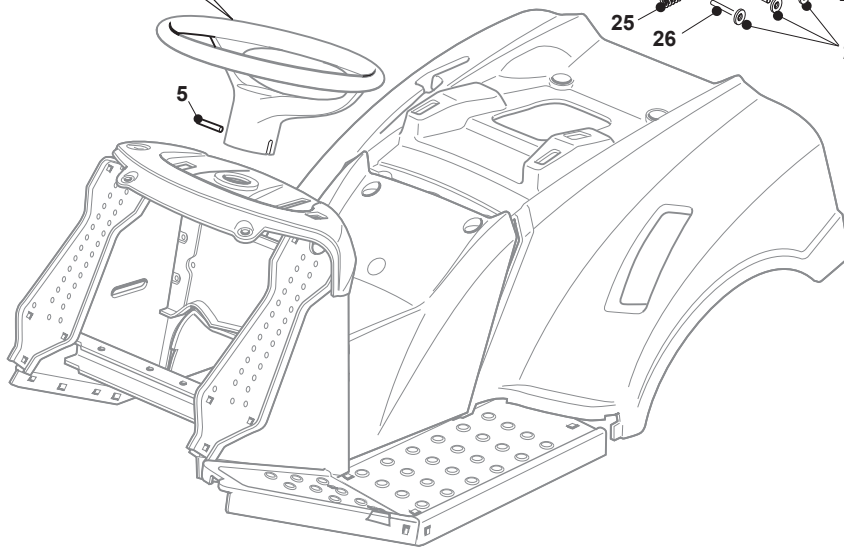

Fig.	Quantity	Part No	Description	Notes
1	1	125961212/0	Steering Wheel	Grey
1	1	125961216/0	Steering Wheel	Black
1	1	125961209/0	Steering Wheel	
1	1	125961201/0	Steering Wheel	
2	1	325580500/0	Cap	Grey
2	1	325580501/0	Cap	Black
3	1	325961222/1	Steering wheel	
4	1	325580508/0	Steering Plate Cover	only for STIGA models
5	1	112620299/0	Elastic Pin	
6	1	125722470/0	Seat	
7	1	125722463/0	Seat	
8	1	125722453/1	Seat	
9	1	125722471/0	Seat	
10	1	125722456/0	Seat	
11	1	125722478/1	Seat	
12	1	125430285/0	Spring	
13	1	112789000/0	Screw	
14	1	112154330/0	Nut	
15	1	327063021/1	Cam	
16	2	112789100/0	Screw	
17	2	112523020/0	Washer	
18	2	112154330/0	Nut	
19	1	325547033/2	Seat Plate	
20	4	112793101/0	Screw	
21	4	112583500/0	Grower	
22	4	112523060/0	Washer	
23	2	112789000/0	Screw	
24	6	112604896/0	Crown Fastener	
25	1	125430285/0	Spring	
26	3	122517866/0	Pin	
27	1	325774575/0	Fulcrum Clamp	
28	1	112735661/0	Screw	
29	1	325318327/0	Lever	