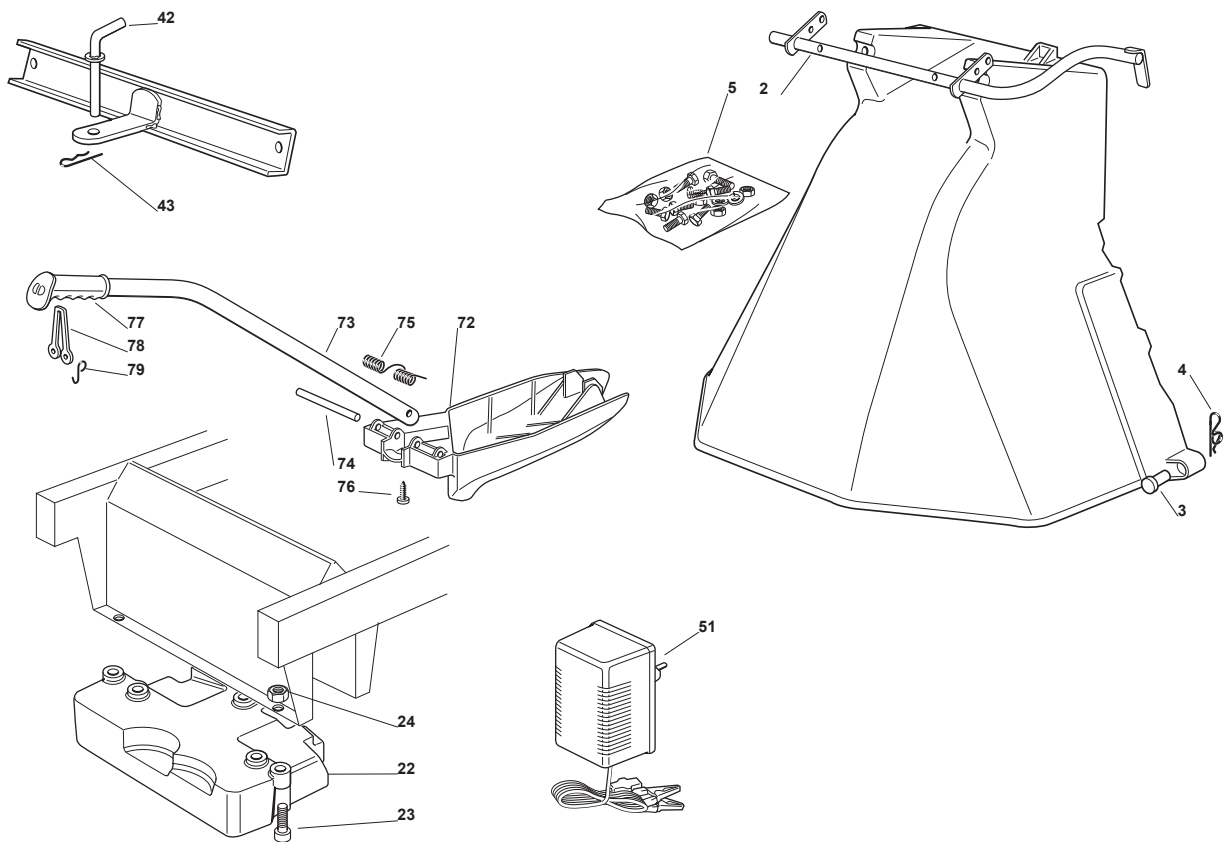

Fig.	Quantity	Part No	Description	Notes
2	1	382869035/0	Stone Guard Tube	
3	2	125510022/0	Pin	
4	2	124487998/0	Cotter Pin	
5	1	382180062/0	Outfit, Screws	
22	1	125519997/1	Front Weight Tc	
23	3	112760520/0	Screw	
24	3	112155000/0	Nut	
42	1	125510021/1	Hitch Pin	
43	1	124487999/0	Spring Pin	
51	1	182180050/0	Battery Charger	CE plugg
51	1	182180052/0	Battery Charger	UK plugg
72	1	325140093/0	Deflector	
73	1	325394007/0	Handle	
74	1	125510077/0	Pin	
75	1	125430245/0	Spring	
76	1	112735410/0	Screw	
77	1	325280000/1	Handgrip	
78	1	125840011/1	Tie Rod	
79	2	125253004/0	Mulch.Kit Fixing Hook	