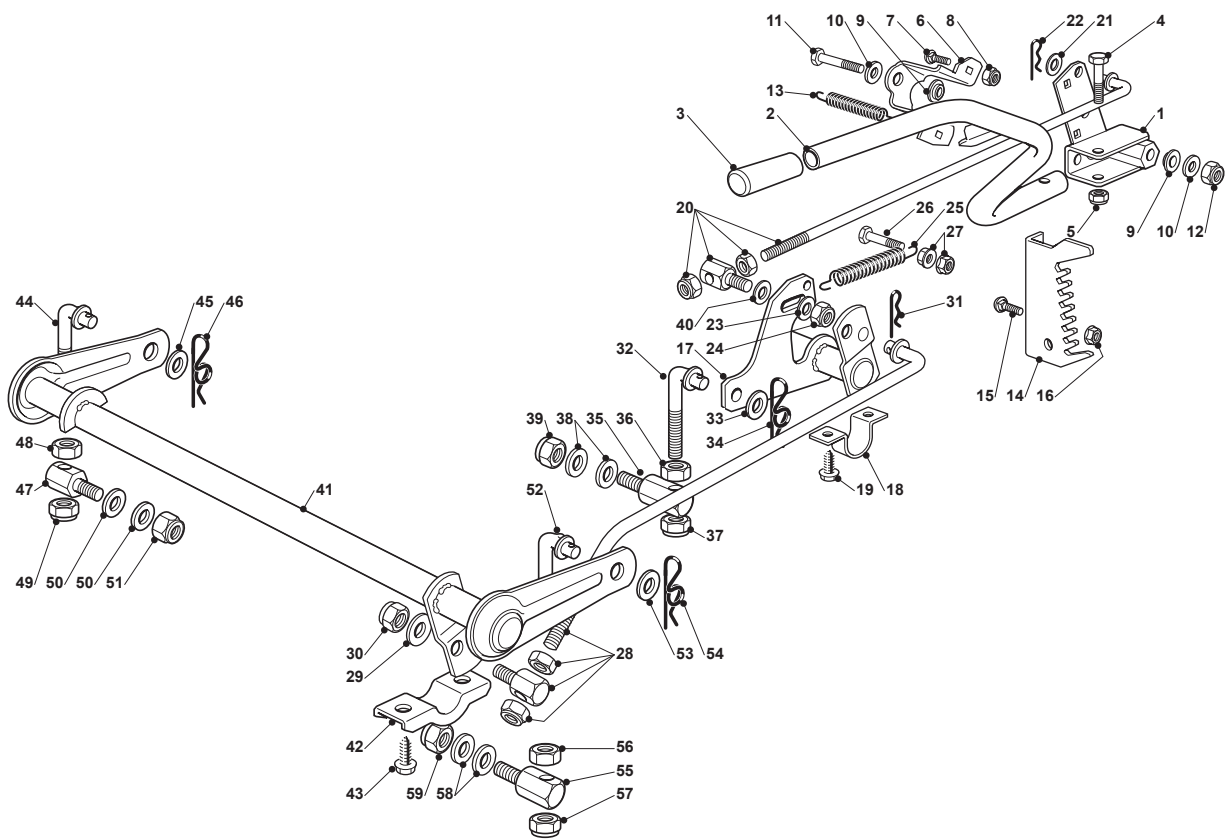

# NJU 92 HYDRO

Ride-on 90 - 92 Hydrogear Transmission

Issue 10 - 2015

Fig.	Quantity	Part No	Description	Notes
23	1	135062019/0	Belt	

Fig.	Quantity	Part No	Description	Notes
1	1	382774249/0	Clamp	
2	1	382318219/1	Lever	
3	1	125394508/0	Knob	
4	1	112674700/0	Screw	
5	1	112154510/0	Nut	
6	1	325650113/0	Plate	
7	2	112818690/0	Screw	
8	2	112155000/0	Nut	
9	2	122041980/0	Bushing	
10	2	112523060/0	Washer	
11	1	112691600/0	Screw	
12	1	112155000/0	Nut	
13	1	125430259/0	Spring	
14	1	325735511/0	Sector	
15	2	112818690/0	Screw	
16	2	112293201/0	Nut	
17	1	382000387/0	Axle	
18	2	325547041/1	Plate	
19	4	112731580/0	Screw	
20	1	382000618/0	Rod	
21	1	325670011/0	Antifriction Washer	
22	1	124487997/0	Cotter Pin	
23	1	112523040/0	Washer	
24	1	112154210/0	Nut	
25	1	122446402/0	Spring	
26	1	112792410/0	Screw	
27	2	112292102/0	Nut	
28	1	382000537/0	Connecting Rod	
29	2	325670008/1	Washer	
30	1	112156602/0	Nut	
31	1	124487998/0	Cotter Pin	
32	1	125840025/0	Tie Rod	
33	1	325670008/1	Washer	
34	1	124487998/0	Cotter Pin	
35	1	125510090/0	Pin	
36	1	112295200/0	Nut	
37	1	112156602/0	Nut	
38	2	325670008/1	Washer	
39	1	112156602/0	Nut	
40	2	112521360/0	Washer	
41	1	382000385/0	Axle	
42	2	327546015/2	Plate	
43	4	112731350/0	Screw	
44	1	125840024/0	Tie Rod	
45	1	325670008/1	Washer	
46	1	124487998/0	Cotter Pin	
47	1	125510098/0	Pin	
48	1	112295200/0	Nut	
49	1	112156602/0	Nut	
50	2	325670008/1	Washer	
51	1	112156602/0	Nut	

Fig.	Quantity	Part No	Description	Notes
52	1	125840025/0	Tie Rod	
53	1	325670008/1	Washer	
54	1	124487998/0	Cotter Pin	
55	1	125510090/0	Pin	
56	1	112295200/0	Nut	
57	1	112156602/0	Nut	
58	2	325670008/1	Washer	
59	1	112156602/0	Nut	