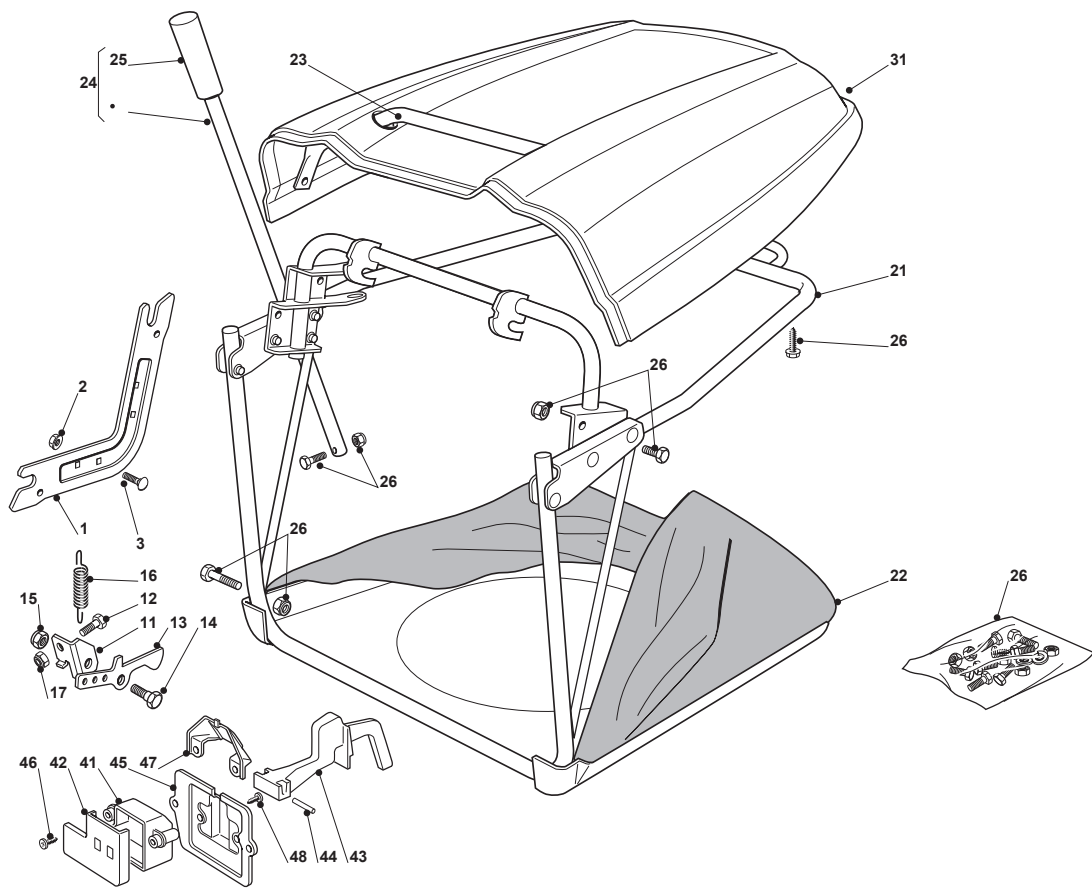

Fig.	Quantity	Part No	Description	Notes
59	1	112735695/1	Screw	
60	1	112735694/0	Screw	
61	1	382000535/0	Equalizer Rod	
62	1	382000533/0	Equalizer Rod	
63	4	325670008/1	Washer	
64	2	112156602/0	Nut	
65	2	325670008/1	Washer	
66	2	124487998/0	Cotter Pin	