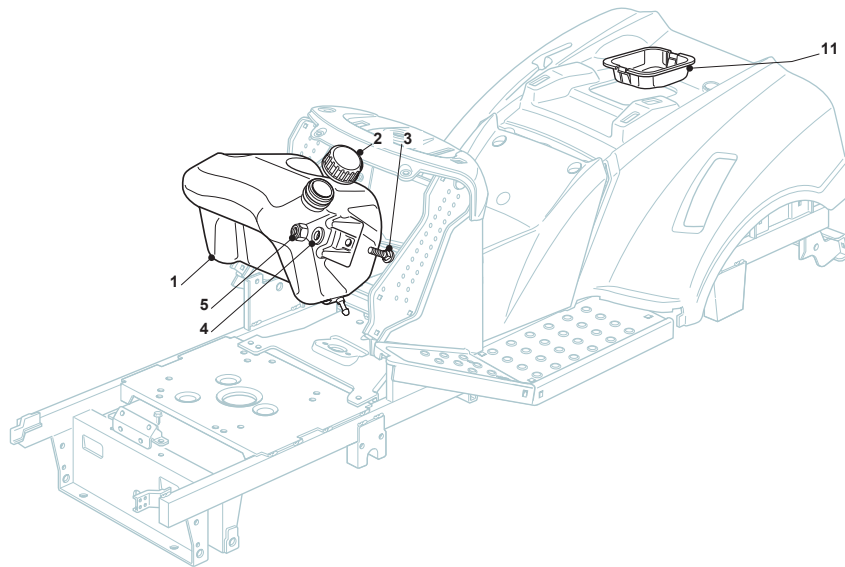

NJU 92 HYDRO

Ride-on 90 - 92 Tank - 5,5 Lt

Issue 10 - 2015

Fig.	Quantity	Part No	Description	Notes
1	1	325735128/0	Tank	
2	1	125795000/1	Fuel Cap	
3	2	112815210/0	Screw	
4	2	325160039/0	Spacer	
5	2	112154510/0	Nut	
11	1	325207176/0	Basin