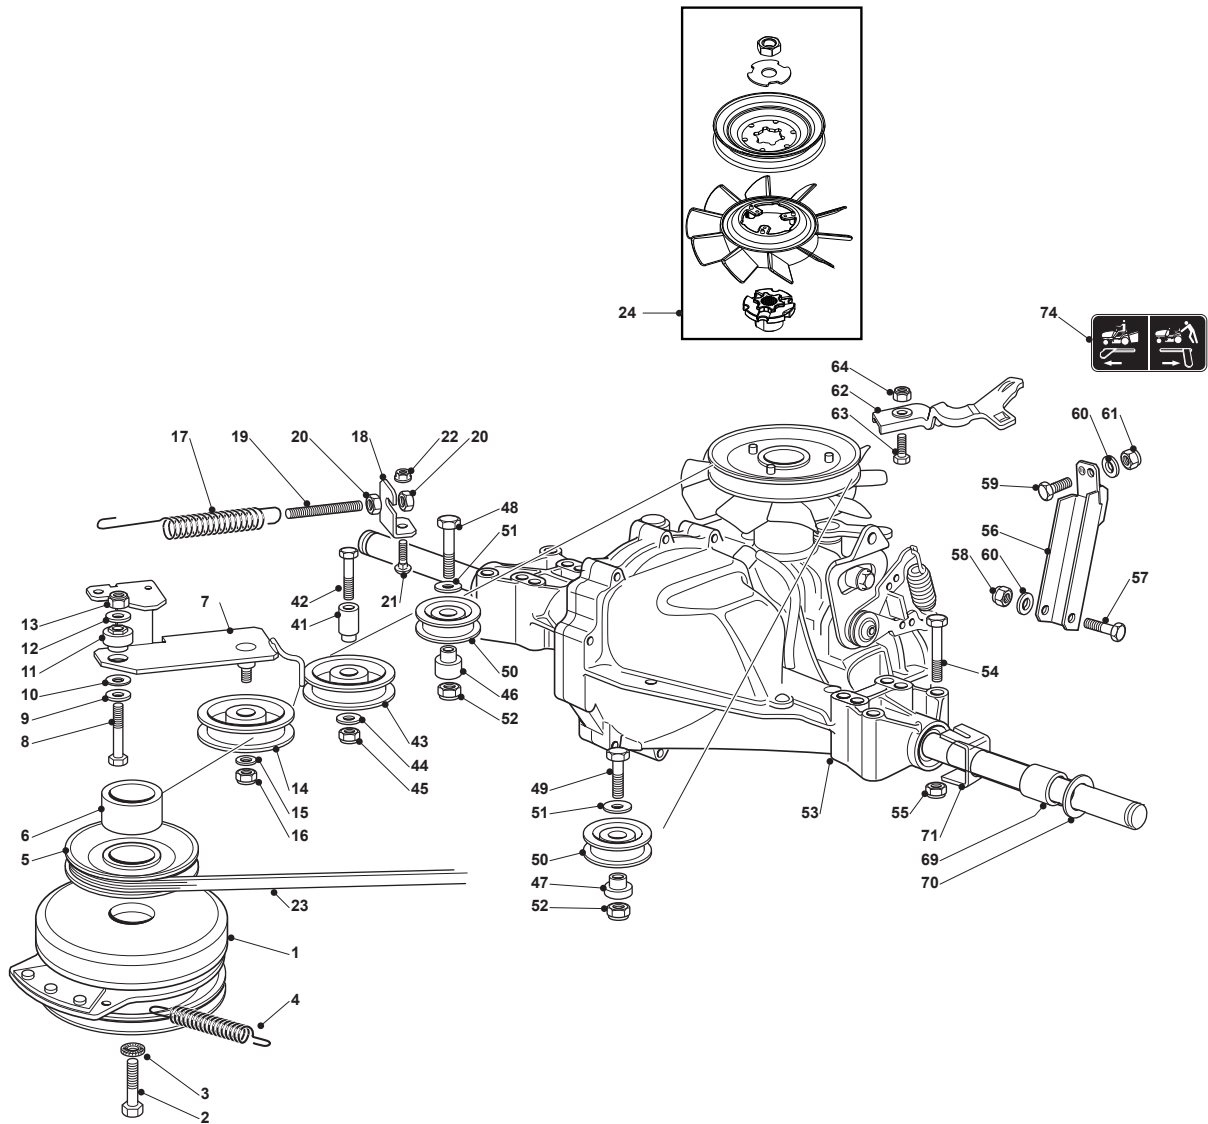

Fig.	Quantity	Part No	Description	Notes
69	2	125160031/0	Spacer	
70	4	112521410/0	Washer	
71	2	325670025/0	Washer	
72	1	112792611/0	Screw	
73	1	112293201/0	Nut	
74	1	114361451/0	Label	

Fig.	Quantity	Part No	Description	Notes
1	1	118399063/0	Electromagnetic Clutch	
2	1	112737320/0	Screw	
3	1	112543000/0	Washer	
4	1	122430216/0	Tension Spring	
5	1	125601577/0	Pulley	
6	1	125160021/0	Spacer	
7	1	382318217/0	Lever	
8	1	112691115/0	Screw	
9	1	112523060/0	Washer	
10	1	327670055/0	Antifriction Washer	
11	1	125510087/0	Pin	
12	1	112523060/0	Washer	
13	1	112155000/0	Nut	
14	1	125601554/0	Pulley	
15	1	112523060/0	Washer	
16	1	112155000/0	Nut	
17	1	125430260/0	Spring	
18	1	325755049/0	Bracket	
19	1	125840005/0	Tie Rod	
20	2	112293200/0	Nut	
21	1	112818690/0	Screw	
22	1	112293201/0	Nut	
24	1	118802723/0	Fan Kit	
41	1	125160080/0	Pin	
42	1	112691800/0	Screw	
43	1	325601599/0	Pulley	
44	1	112523060/0	Washer	
45	1	112155000/0	Nut	
46	1	125160024/2	Right Spacer	
47	1	125160030/2	Left Spacer	
48	1	112691400/0	Screw	
49	1	112691115/0	Screw	
50	2	125601588/0	Pulley	
51	2	122671653/0	Washer	
52	2	112155000/0	Nut	
53	1	118400919/2	Rear Axle (Hydro-Gear T2-Adbf-2X3C-17X1)	
54	4	112691600/0	Screw	
55	4	112154210/0	Nut	
56	1	382785199/0	Support	
57	1	112691700/0	Screw	
58	1	112155000/0	Nut	
59	1	112793701/0	Screw	
60	2	112523060/0	Washer	
61	1	112155000/0	Nut	
62	1	325318253/0	Lever	
63	1	112791213/1	Screw	
64	1	112154210/0	Nut	
69	2	125160058/0	Spacer	
70	2	125670005/1	Washer	
71	2	325670025/0	Washer	
74	1	114361451/0	Label	