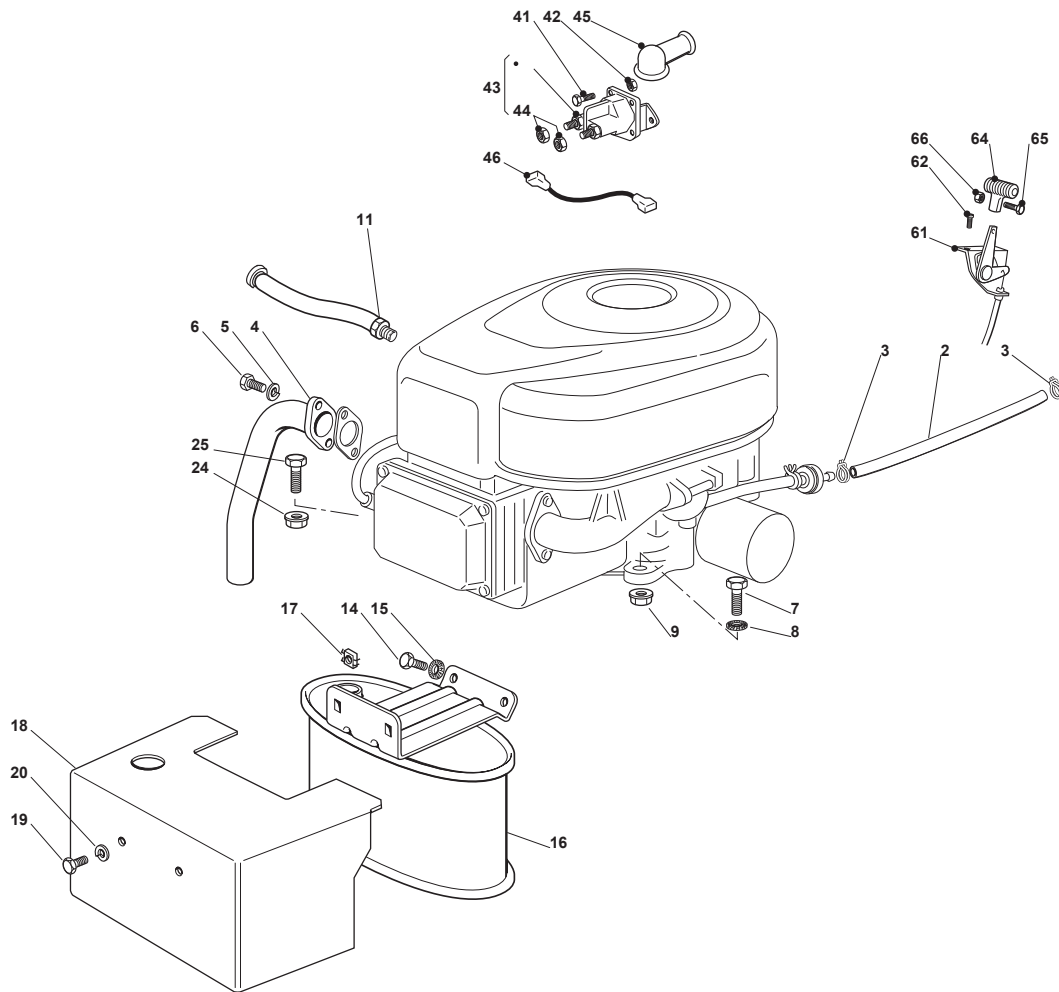

Fig.	Quantity	Part No	Description	Notes
2	1	325869057/0	Connecting Tube	
3	4	118375051/1	Fair Led	
4	1	118738224/0	Exhaust Conn. Tube	
5	2	112583500/0	Grower	
6	2	112735530/0	Screw	
7	1	112691115/0	Screw	
8	1	112540260/0	Grower	
9	1	112154210/0	Nut	
10	1	118562996/0	Shut out valve	
11	1	1134-5827-01	Oil Drain Assy	
14	2	112793102/0	Screw	
15	2	112540260/0	Grower	
16	1	182750010/0	Muffler	
17	2	112360425/0	Nut	
18	1	382598009/2	Muffler Protection	
19	2	112792611/0	Screw	
20	2	112583500/0	Grower	
24	3	112154210/0	Nut	
25	3	112691100/0	Screw	
41	2	112791213/1	Screw	
42	2	112292102/0	Nut	
43	1	118736110/0	Starter Relay	
44	2	112360352/0	Nut	
45	1	118564861/1	Protection	
46	1	125065017/0	Cable	
61	1	182000200/1	Throttle Cable	
62	2	125943012/0	Screw	
64	1	325592000/0	Knob	
65	1	112726388/0	Screw	
66	1	112290800/0	Nut	