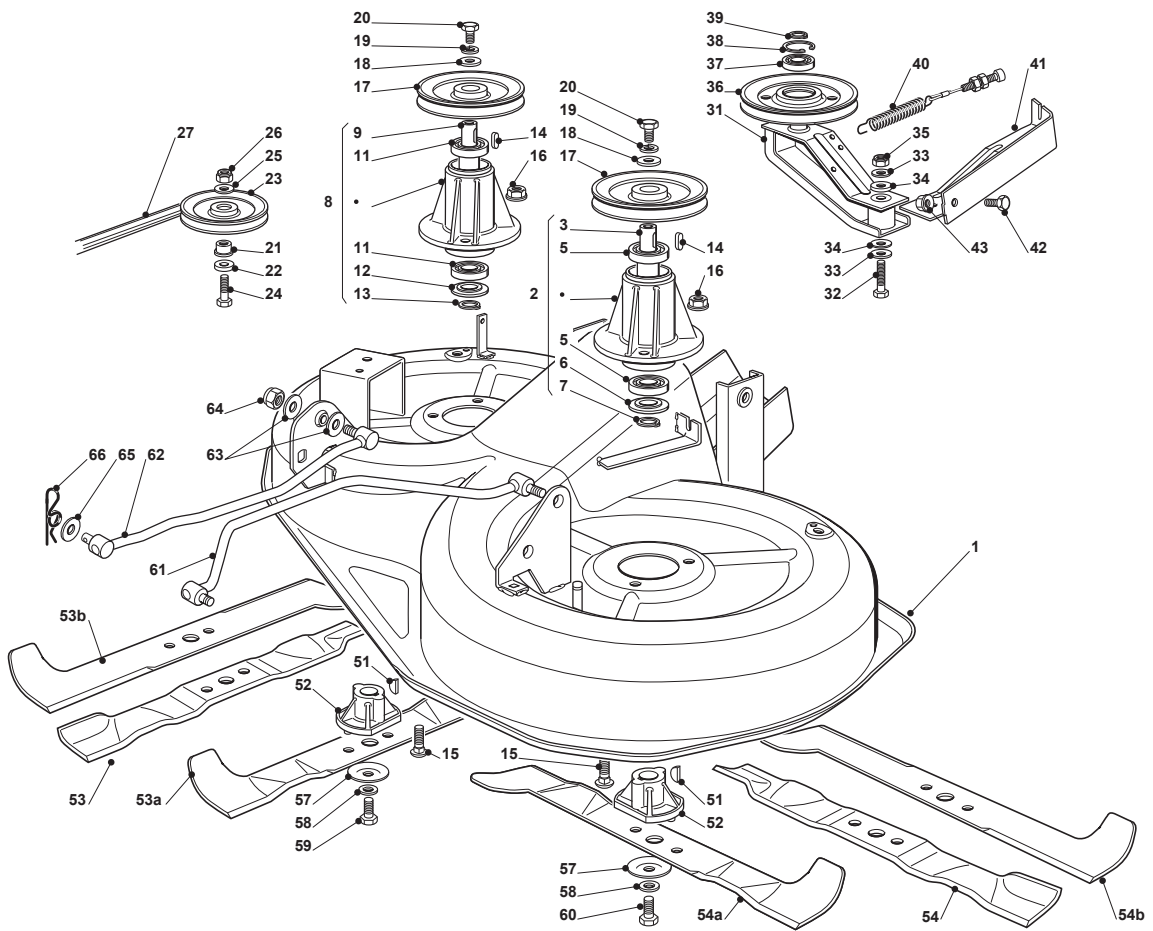

Fig.	Quantity	Part No	Description	Notes
1	1	325060121/1	Right Belt Protection Carter	
2	1	325060122/0	Belt Protection	
3	6	112735120/0	Screw	
4	4	112728535/0	Screw	
5	1	325774381/0	Bracket	
6	1	325774383/0	Bracket	
7	1	325033066/0	Water Hose Connection	
8	1	112000970/0	Ring (Benzing)	
9	2	325033065/0	Water Hose Connection	
10	2	112500030/0	Rivet	
11	1	325869069/0	Washing Tube	
12	1	325869068/0	Washing Tube	
13	6	325160039/0	Spacer	
21	1	325060127/0	Belt Protection, Left - Right	
22	2	112791400/0	Screw	
23	2	112154510/0	Nut	
24	2	325160039/0	Spacer	
32	1	382108008/0	Conveyor	
33	2	325774373/0	Clamp	