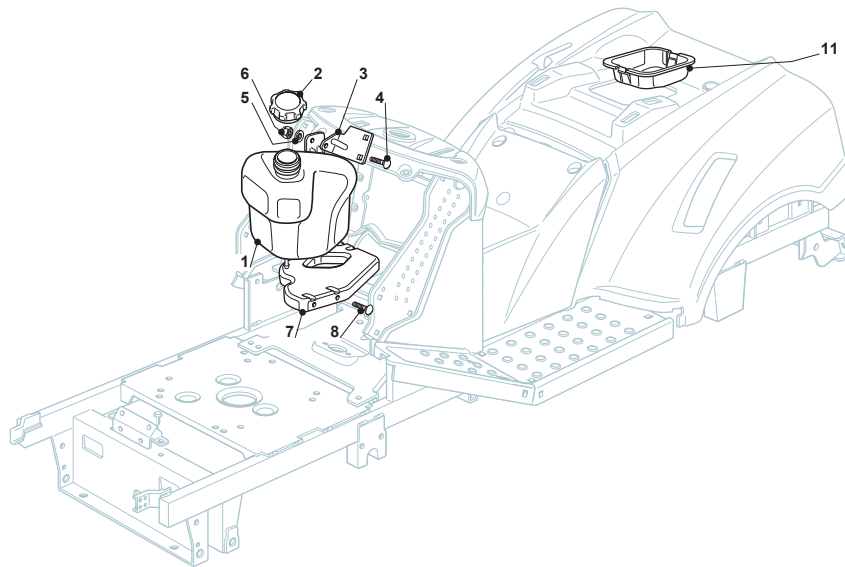

Ride-on 90 - 92 Tank - 4,5 Lt

Issue 10 - 2015

Fig.	Quantity	Part No	Description	Notes
1	1	325735124/0	Fuel Tank	
2	1	125795001/1	Cap	
3	1	325785291/0	Support	
4	1	112789195/0	Screw	
5	1	112581500/0	Grower	
6	1	112437503/0	Plate	
7	1	325785289/0	Support	
8	4	112735403/0	Screw	
11	1	325207176/0	Basin