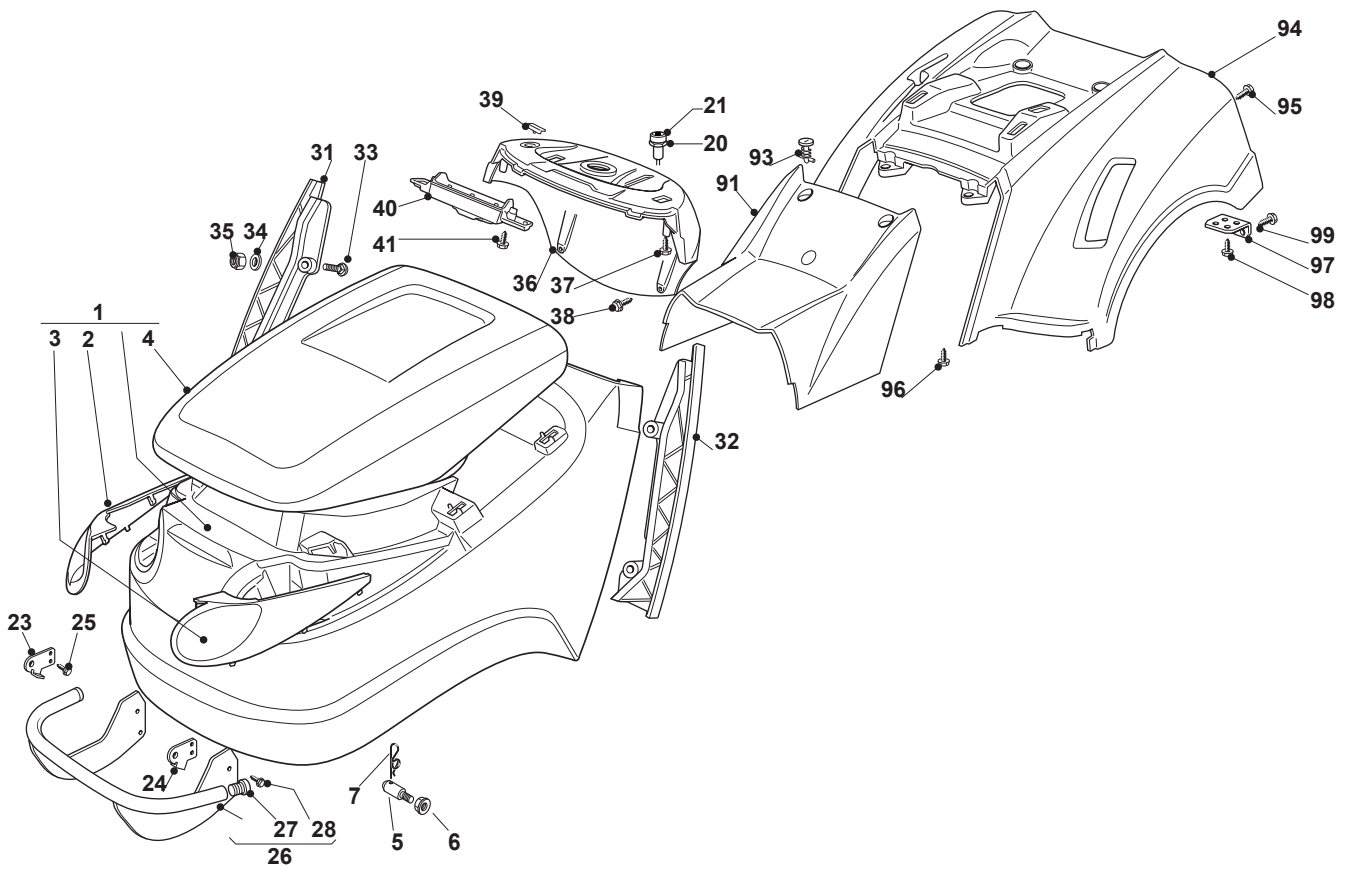

Fig.	Quantity	Part No	Description	Notes
84	4	112293201/0	Nut	
88	1	382510079/0	Left Footboard Support	
89	1	382510077/0	Right Footboard Support	
94	4	112815200/0	Screw	
95	4	112292102/0	Nut	

Fig.	Quantity	Part No	Description	Notes
1	1	382076956/1	Engine Hood	
2	1	325410891/0	Right Grill	
3	1	325410892/0	Left Grill	
4	1	325076901/0	Upper Engine Hood Red	
5	2	125510068/0	Pin	
6	2	112293201/0	Nut	
7	2	124487998/0	Cotter Pin	
20	1	325256250/0	Screw Ring	
21	1	325605003/0	Button	
23	1	325547089/1	Right Plate	
24	1	325547091/1	Left Plate	
25	4	112731580/0	Screw	
26	1	382869027/0	Muffler Protection	
27	2	118737860/0	Cap	
28	4	112734995/0	Screw	
31	1	325599012/0	Dashboard, Right Profile	
32	1	325599013/0	Left Dashboard Support	
33	4	112815221/0	Screw	
34	4	112521330/0	Washer	
35	4	112154510/0	Nut	
36	1	325120245/0	Dashboard	Black
36	1	325120240/0	Dashboard	Red
37	2	112728440/0	Screw	
38	2	112735402/0	Screw	
39	2	125260000/0	Grommet	
40	1	325600074/0	Card Protection	
41	2	112735402/0	Screw	
91	1	325110363/0	Cover, Red	
93	2	125580020/2	Stake	
94	1	325110322/0	Red Wheels Cover	
95	4	112735402/0	Screw	
96	2	112735402/0	Screw	
97	2	325755041/0	Bracket	
98	4	112728686/0	Screw	
99	2	112735110/0	Screw	