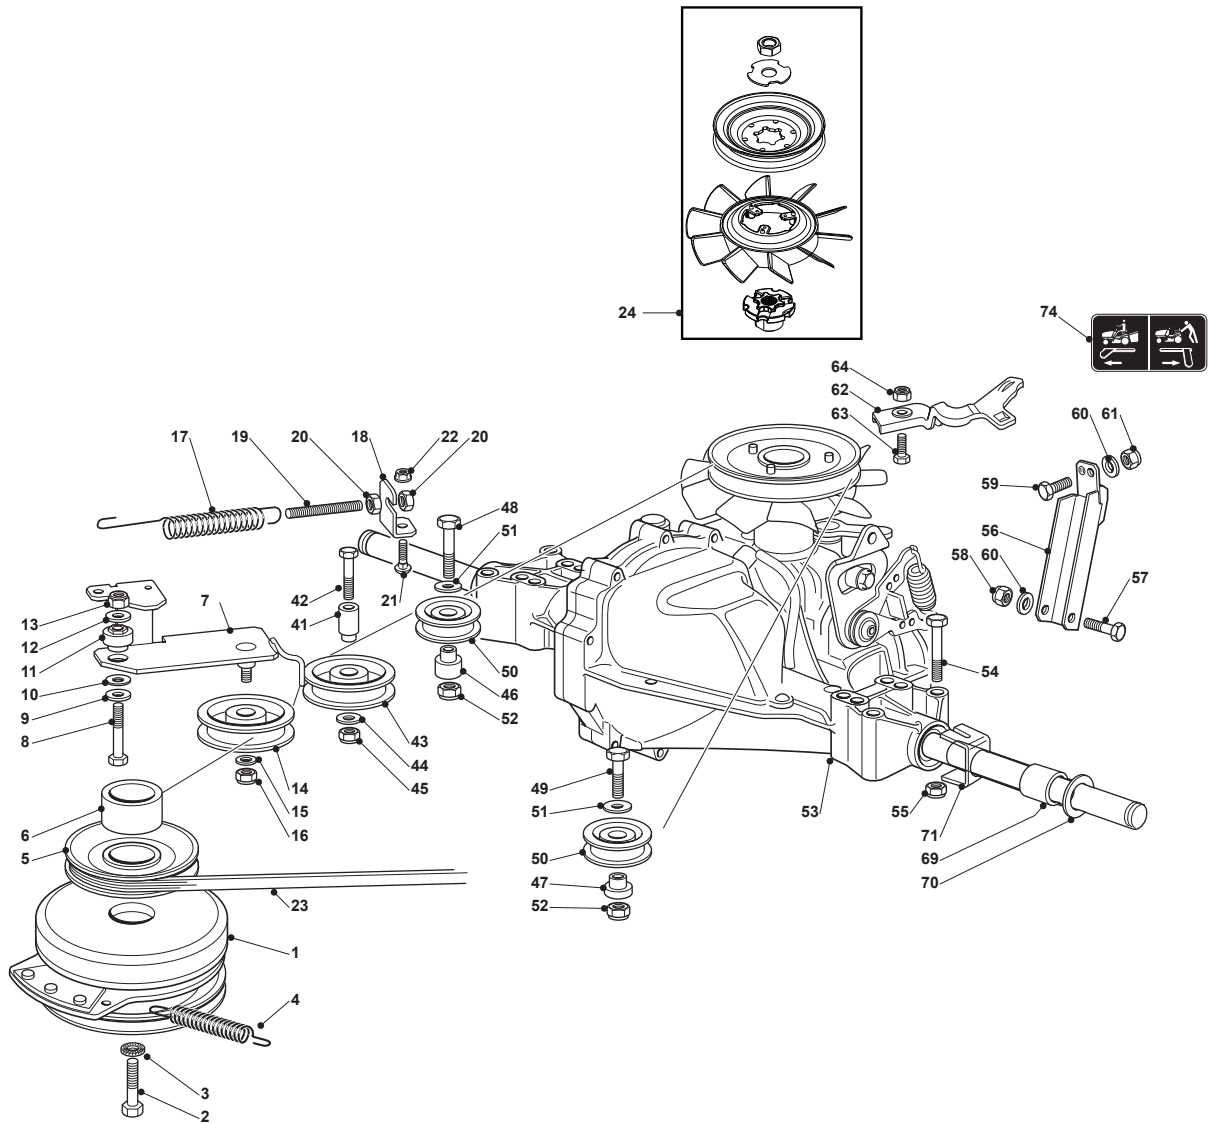

Fig.	Quantity	Part No	Description	Notes
69	2	125160031/0	Spacer	
70	4	112521410/0	Washer	
71	2	325670025/0	Washer	
72	1	112792611/0	Screw	
73	1	112293201/0	Nut	
74	1	114361451/0	Label	

Fig.	Quantity	Part No	Description	Notes
1	1	118399063/0	Electromagnetic Clutch	
2	1	112737320/0	Screw	
3	1	112543000/0	Washer	
4	1	122430216/0	Tension Spring	
5	1	125601577/0	Pulley	
6	1	125160021/0	Spacer	
7	1	382318217/0	Lever	
8	1	112691115/0	Screw	
9	1	112523060/0	Washer	
10	1	327670055/0	Antifriction Washer	
11	1	125510087/0	Pin	
12	1	112523060/0	Washer	
13	1	112155000/0	Nut	
14	1	125601554/0	Pulley	
15	1	112523060/0	Washer	
16	1	112155000/0	Nut	
17	1	125430260/0	Spring	
18	1	325755049/0	Bracket	
19	1	125840005/0	Tie Rod	
20	2	112293200/0	Nut	
21	1	112818690/0	Screw	
22	1	112293201/0	Nut	
24	1	118802723/0	Fan Kit	
41	1	125160080/0	Pin	
42	1	112691800/0	Screw	
43	1	325601599/0	Pulley	
44	1	112523060/0	Washer	
45	1	112155000/0	Nut	
46	1	125160024/2	Right Spacer	
47	1	125160030/2	Left Spacer	
48	1	112691400/0	Screw	
49	1	112691115/0	Screw	
50	2	125601588/0	Pulley	
51	2	122671653/0	Washer	
52	2	112155000/0	Nut	
53	1	118400919/2	Rear Axle (Hydro-Gear T2-Adbf-2X3C-17X1)	
54	4	112691600/0	Screw	
55	4	112154210/0	Nut	
56	1	382785199/0	Support	
57	1	112691700/0	Screw	
58	1	112155000/0	Nut	
59	1	112793701/0	Screw	
60	2	112523060/0	Washer	
61	1	112155000/0	Nut	
62	1	325318253/0	Lever	
63	1	112791213/1	Screw	
64	1	112154210/0	Nut	
69	2	125160058/0	Spacer	
70	2	125670005/1	Washer	
71	2	325670025/0	Washer	
74	1	114361451/0	Label	