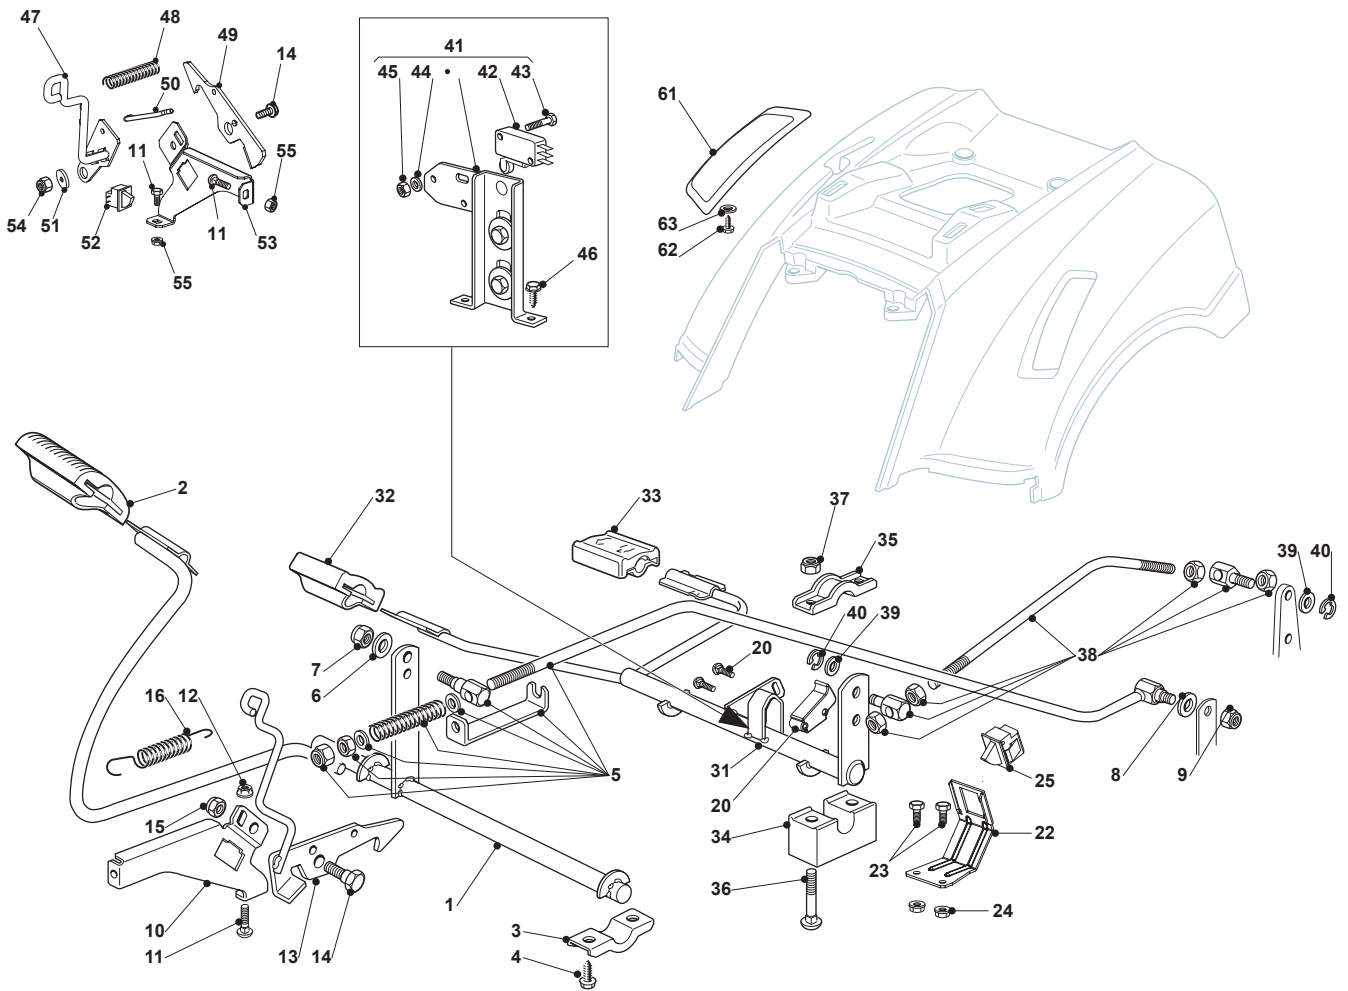

Fig.	Quantity	Part No	Description	Notes
1	1	382500029/1	Pedal	
2	1	325110416/0	Clamp Cover	
3	2	327546015/2	Plate	
4	4	112729601/1	Screw	
5	1	382000542/1	Rod	
6	1	112521350/0	Washer	
7	1	112155000/0	Nut	
8	1	112521350/0	Washer	
9	1	112155000/0	Nut	
10	1	325785261/0	Support	
11	2	112815200/0	Screw	
12	2	112292102/0	Nut	
13	1	382318289/0	Brake Lever   Rod	
14	1	122524970/3	Pin	
15	1	112155000/0	Nut	
16	1	125430213/0	Spring	
20	1	325060034/1	Cam	
21	2	112735404/0	Screw	
22	1	325547375/0	Plate	
23	2	112793102/0	Screw	
24	2	112293201/0	Nut	
25	1	119410614/0	Microswitch	
31	1	382000605/0	Gear Control Axle	
32	1	325110417/0	Clamp Cover Front	
33	1	325110418/0	Clamp Cover Rear	
34	2	325785185/0	Support	
35	2	327546015/2	Plate	
36	4	112815245/0	Screw	
37	4	112154510/0	Nut	
38	1	382000543/0	Rod	
39	2	112523040/0	Washer	
40	2	112154510/0	Nut	
41	1	382394853/0	Switch Ass.Y	
42	1	119410609/0	Microswitch	
43	2	112735602/0	Screw	
44	2	112581100/0	Grower	
45	2	112290791/0	Nut	
46	2	112735110/0	Screw	
47	1	382318289/0	Brake Lever   Rod	
48	1	125430213/0	Spring	
49	1	325253007/1	Brake Hook	
50	1	125033119/0	Rod	
51	1	122041980/0	Bushing	
52	1	119410613/0	Microswitch	
53	1	325785261/0	Support	
54	1	112155010/0	Nut	
55	4	112292102/0	Nut	
61	1	325207171/0	Cover (Hydro)	
62	2	112735402/0	Screw	
63	4	112523050/0	Washer	