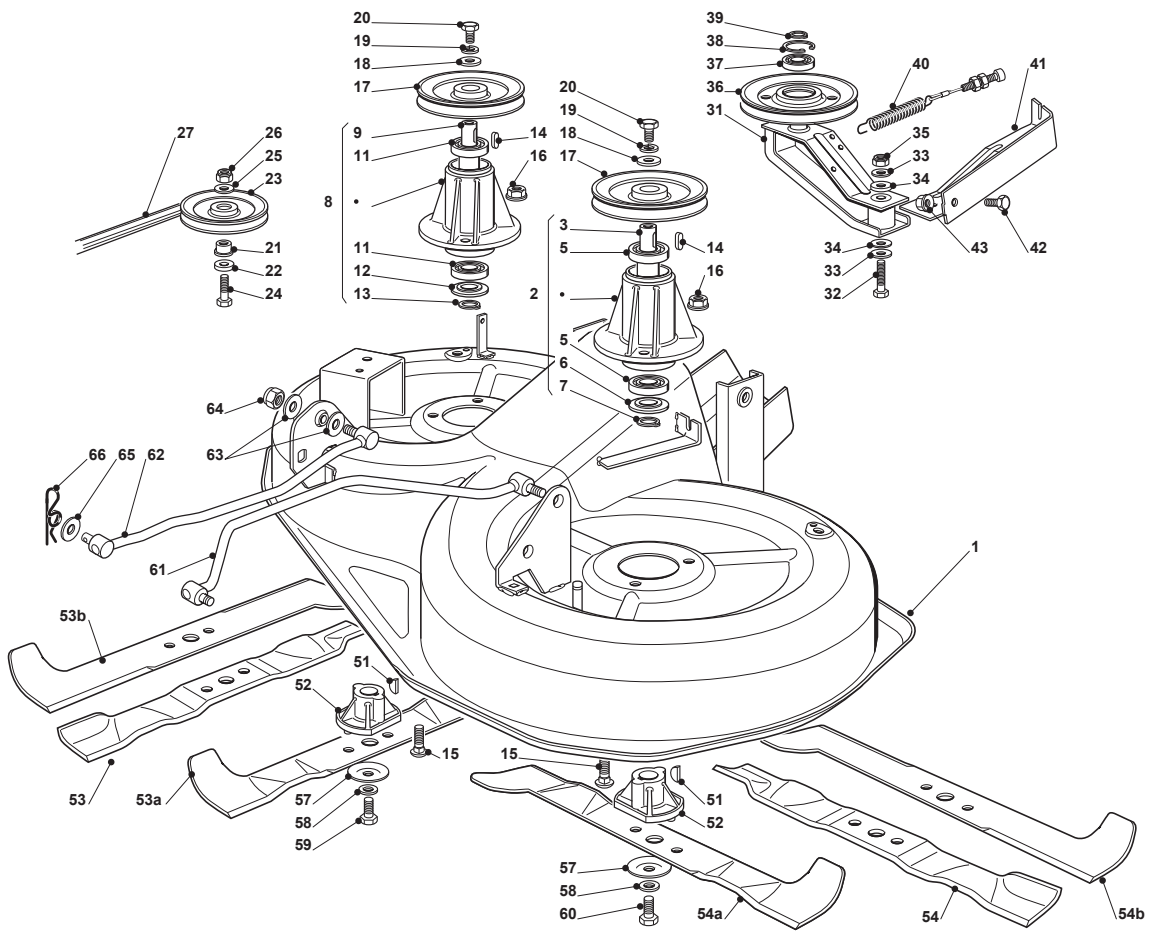

Fig.	Quantity	Part No	Description	Notes
1	1	382564075/0	Cutting Plate Black	Black
1	1	382564116/0	Cutting Plate Grey	Grey
1	1	382564091/0	Cutting Plate Red	Red
1	1	382564112/0	Cutting Plate Yellow	Yellow
2	1	382207202/0	Left Flange Ass.Y	
3	1	125020802/0	Shaft	
5	2	119216047/0	Bearing	
6	1	325160501/0	Dust Cover Disc	
7	1	112609260/0	Seeger	
8	1	382207203/0	Right Flange Assy	
9	1	125020803/0	Secondary Blade Shaft	
11	2	119216047/0	Bearing	
12	1	325160501/0	Dust Cover Disc	
13	1	112609260/0	Seeger	
14	2	112139480/0	Feather	
15	6	112818700/0	Screw	
16	6	112154210/0	Nut	
17	2	125601563/0	Pulley	
18	2	125670007/0	Washer	
19	2	112583500/0	Grower	
20	2	112793102/0	Screw	
21	1	125160079/0	Spacer	
22	1	125670007/0	Washer	
23	1	325601599/0	Pulley	
24	1	112691115/0	Screw	
25	1	112523060/0	Washer	
26	1	112155000/0	Nut	
27	1	135065701/0	Belt	
31	1	382318141/2	Lever	
32	1	112691700/0	Screw	
33	2	112523070/0	Washer	
34	2	322672152/0	Antifriction Washer	
35	1	112155000/0	Nut	
36	1	125601564/1	Pulley	
37	1	119216048/0	Bearing	
38	1	112610800/0	Seeger	
39	1	112609200/0	Seeger	
40	1	382004618/0	Wire	
41	1	382774215/3	Clamp	
42	1	112792611/0	Screw	
43	1	112293201/0	Nut	
51	2	112139100/0	Feather, Crankshaft Ø 22,2	
52	2	125463200/0	Blade Hub	
53	1	182004354/0	Right Blade, Winged	53a
53	1	182004345/1	Right Blade, Winged	53b
53	1	182004352/0	Right Mulching Blade	
54	1	182004353/0	Left Blade Mulching, Winged	54a
54	1	182004344/1	Left Blade, Winged	54b
54	1	181004346/3	Blade	
57	2	122160400/0	Elastic Disc	
58	2	112523080/0	Washer	