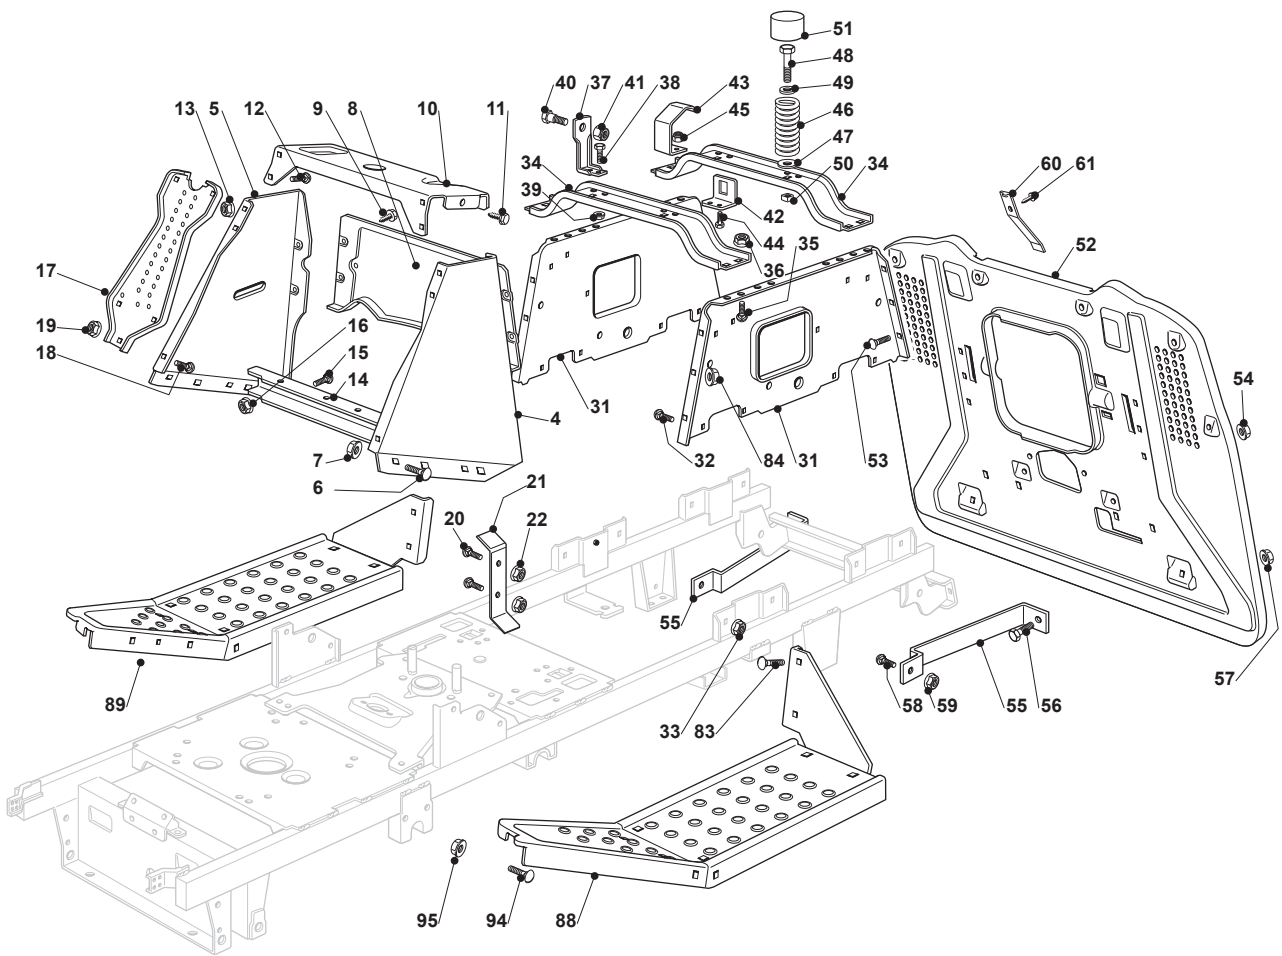

Fig.	Quantity	Part No	Description	Notes
4	1	325785243/1	Left Dashboard Support	
5	1	325785245/0	Right Dashboard Support	
6	4	112818690/0	Screw	
7	4	112293201/0	Nut	
8	1	382785151/2	Rear Dashboard Support	
9	4	112735110/0	Screw	
10	1	325785255/0	Central Dashboard Support	
11	2	112735110/0	Screw	
12	4	112815200/0	Screw	
13	4	112292102/0	Nut	
14	1	325785241/0	Support	
15	2	112815200/0	Screw	
16	2	112292102/0	Nut	
17	2	382785153/1	Front Dashboard Support	
18	2	112815200/0	Screw	
19	2	112292102/0	Nut	
20	2	112793102/0	Screw	
21	1	325785499/0	Support	
22	2	112293201/0	Nut	
31	2	325785249/1	Seat Support	
32	8	112815200/0	Screw	
33	8	112292102/0	Nut	
34	2	325785257/1	Seat Support	
35	8	112818690/0	Screw	
36	8	112293201/0	Nut	
37	2	325755039/0	Bracket	
38	4	112792611/0	Screw	
39	4	112293201/0	Nut	
40	2	122524970/2	Fulcrum Pin	
41	2	112155010/0	Nut	
42	1	325755043/0	Bracket	
43	1	325430253/0	Spring	
44	2	112789000/0	Screw	
45	2	112154330/0	Nut	
46	2	125430257/1	Spring	
47	2	112523070/0	Washer	
48	2	112760515/0	Screw	
49	2	122671653/0	Washer	
50	2	112360425/0	Nut	
51	2	325122000/2	Spring	
52	1	382547041/1	Plate	
53	6	112792611/0	Screw	
54	6	112293201/0	Nut	
55	2	325650119/0	Plate Stiffening	
56	2	112792611/0	Screw	
57	2	112293201/0	Nut	
58	2	112792611/0	Screw	
59	2	112293201/0	Nut	
60	1	125430276/0	Spring	
61	1	112735110/0	Screw	
83	4	112792611/0	Screw	