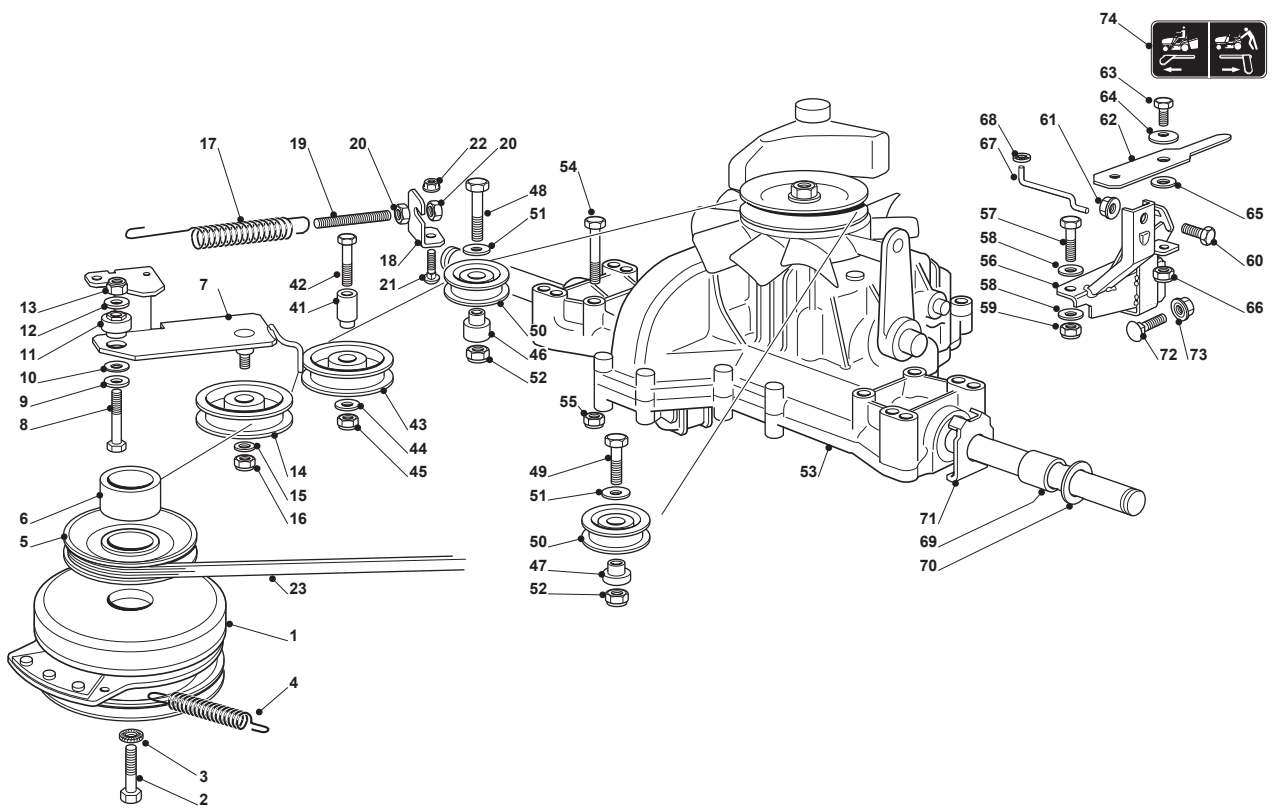

Fig.	Quantity	Part No	Description	Notes
1	1	118399063/0	Electromagnetic Clutch	
2	1	112737320/0	Screw	
3	1	112543000/0	Washer	
4	1	122430216/0	Tension Spring	
5	1	125601566/1	Pulley	
6	1	125160021/0	Spacer	
7	1	382318217/0	Lever	
8	1	112691115/0	Screw	
9	1	112523060/0	Washer	
10	1	327670055/0	Antifriction Washer	
11	1	125510087/0	Pin	
12	1	112523060/0	Washer	
13	5	112155000/0	Nut	
14	1	125601554/0	Pulley	
15	1	112523060/0	Washer	
16	1	112155000/0	Nut	
17	1	125430260/0	Spring	
18	1	325755049/0	Bracket	
19	1	125840005/0	Tie Rod	
20	2	112293200/0	Nut	
21	1	112818690/0	Screw	
22	1	112293201/0	Nut	
23	1	135062020/0	Trapezoidal Belt	
41	1	125510100/0	Pin	
42	1	112691800/0	Screw	
43	1	125601555/0	Pulley	
44	1	112523060/0	Washer	
45	1	112155000/0	Nut	
46	1	125160024/2	Right Spacer	
47	1	125160030/2	Left Spacer	
48	1	112691400/0	Screw	
49	1	112691115/0	Screw	
50	2	125601588/0	Pulley	
51	2	122671653/0	Washer	
52	2	112155000/0	Nut	
53	1	118400960/0	Rear Axle Tuff Torq K46S	
54	4	112691800/0	Screw	
55	4	112154210/0	Nut	
56	1	382785149/0	Support	
57	1	112691200/0	Screw	
58	2	112521350/0	Washer	
59	1	112155000/0	Nut	
60	1	112792611/0	Screw	
61	1	112293201/0	Nut	
62	1	325318157/0	Lever	
63	1	112293201/0	Nut	
64	1	112155000/0	Nut	
65	1	325670011/0	Antifriction Washer	
66	1	112155000/0	Nut	
67	1	125033033/0	Rod	
68	1	112604896/0	Crown Fastener