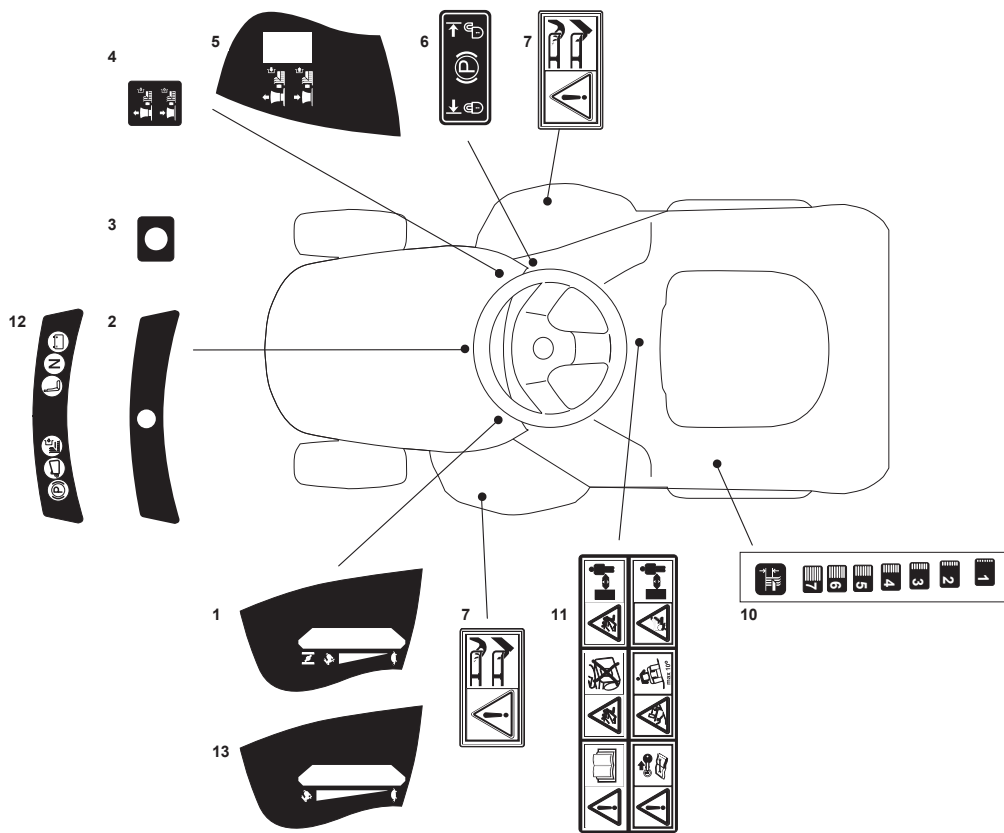

Fig.	Quantity	Part No	Description	Notes
2	1	382869035/0	Stone Guard Tube	
3	2	125510022/0	Pin	
4	2	124487998/0	Cotter Pin	
5	1	382180062/0	Outfit, Screws	
22	1	125519997/1	Front Weight Tc	
23	3	112760520/0	Screw	
24	3	112155000/0	Nut	
42	1	125510021/1	Hitch Pin	
43	1	124487999/0	Spring Pin	
51	1	182180050/0	Battery Charger	CE plugg
51	1	182180052/0	Battery Charger	UK plugg
72	1	325140093/0	Deflector	
73	1	325394007/0	Handle	
74	1	125510077/0	Pin	
75	1	125430245/0	Spring	
76	1	112735410/0	Screw	
77	1	325280000/1	Handgrip	
78	1	125840011/1	Tie Rod	
79	2	125253004/0	Mulch.Kit Fixing Hook	