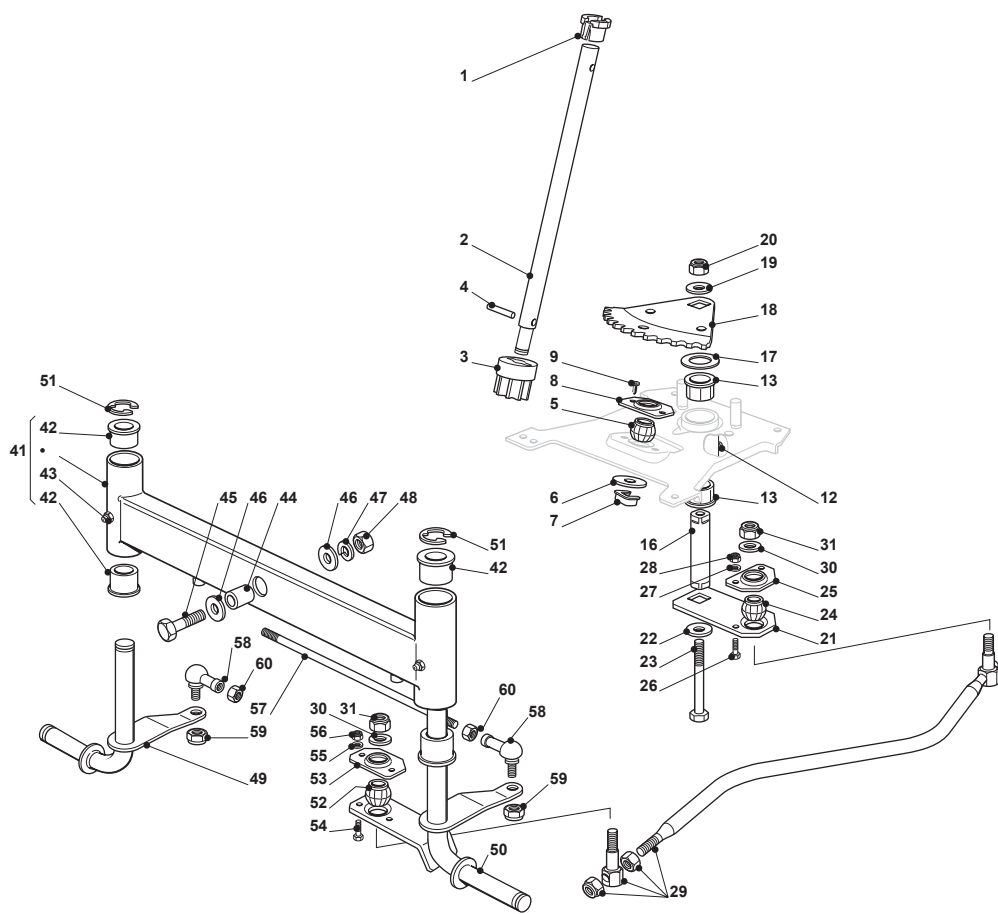

Fig.	Quantity	Part No	Description	Notes
1	1	325038004/0	Bushing	
2	1	125520006/1	Steering Column	
3	1	127570050/0	Pinion	
4	1	112622650/0	Dowel pin	
5	1	325743000/0	Joint	
6	1	112521370/0	Washer	
7	1	112436030/0	Plate	
8	1	325785213/1	Support	
9	2	112729601/1	Screw	
12	1	112379511/0	Grease Dispenser	
13	2	325040624/0	Bushing	
16	1	125510092/0	Pin	
17	1	125670019/0	Washer	
18	1	325735513/0	Steering Sector	
19	1	112523080/0	Washer	
20	1	112155020/0	Nut	
21	1	325318205/0	Lever	
22	1	112523080/0	Washer	
23	1	112794985/0	Screw	
24	1	325743000/0	Joint	
25	1	325785213/1	Support	
26	2	112791213/1	Screw	
27	2	112521330/0	Washer	
28	2	112154510/0	Nut	
29	1	382000538/1	Steering Rod	
30	2	112523070/0	Washer	
31	2	112155010/0	Nut	
41	1	382034021/1	Equalizer With Bush And Lubricator	
42	4	325040622/0	Bushing	
43	2	112379511/0	Grease Dispenser	
44	1	125160016/0	Spacer	
45	1	112692695/0	Screw	
46	2	112523100/0	Washer	
47	1	112587100/0	Grower	
48	1	112295300/0	Nut	
49	1	382230363/0	Right Stub Axle	
50	1	382230365/0	Left Stub Axle	
51	2	112001000/0	Benzing Ring	
52	1	325743000/0	Joint	
53	1	325785213/1	Support	
54	2	112791213/1	Screw	
55	2	112521330/0	Washer	
56	2	112154510/0	Nut	
57	1	125840022/0	Tie Rod	
58	2	125510096/0	Pin	
59	2	112295200/0	Nut	
60	2	112156602/0	Nut	
61	2	112000956/0	Benzing Ring	