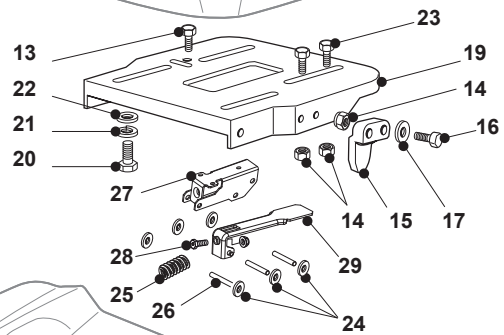

Fig.	Quantity	Part No	Description	Notes
1	1	125961212/0	Steering Wheel	Grey
1	1	125961216/0	Steering Wheel	Black
1	1	125961209/0	Steering Wheel	
1	1	125961201/0	Steering Wheel	
2	1	325580500/0	Cap	Grey
2	1	325580501/0	Cap	Black
3	1	325961222/1	Steering wheel	
4	1	325580508/0	Steering Plate Cover	only for STIGA models
5	1	112620299/0	Elastic Pin	
6	1	125722470/0	Seat	
7	1	125722463/0	Seat	
8	1	125722453/1	Seat	
9	1	125722471/0	Seat	
10	1	125722456/0	Seat	
11	1	125722478/1	Seat	
12	1	125430285/0	Spring	
13	1	112789000/0	Screw	
14	1	112154330/0	Nut	
15	1	327063021/1	Cam	
16	2	112789100/0	Screw	
17	2	112523020/0	Washer	
18	2	112154330/0	Nut	
19	1	325547033/2	Seat Plate	
20	4	112793101/0	Screw	
21	4	112583500/0	Grower	
22	4	112523060/0	Washer	
23	2	112789000/0	Screw	
24	6	112604896/0	Crown Fastener	
25	1	125430285/0	Spring	
26	3	122517866/0	Pin	
27	1	325774575/0	Fulcrum Clamp	
28	1	112735661/0	Screw	
29	1	325318327/0	Lever	