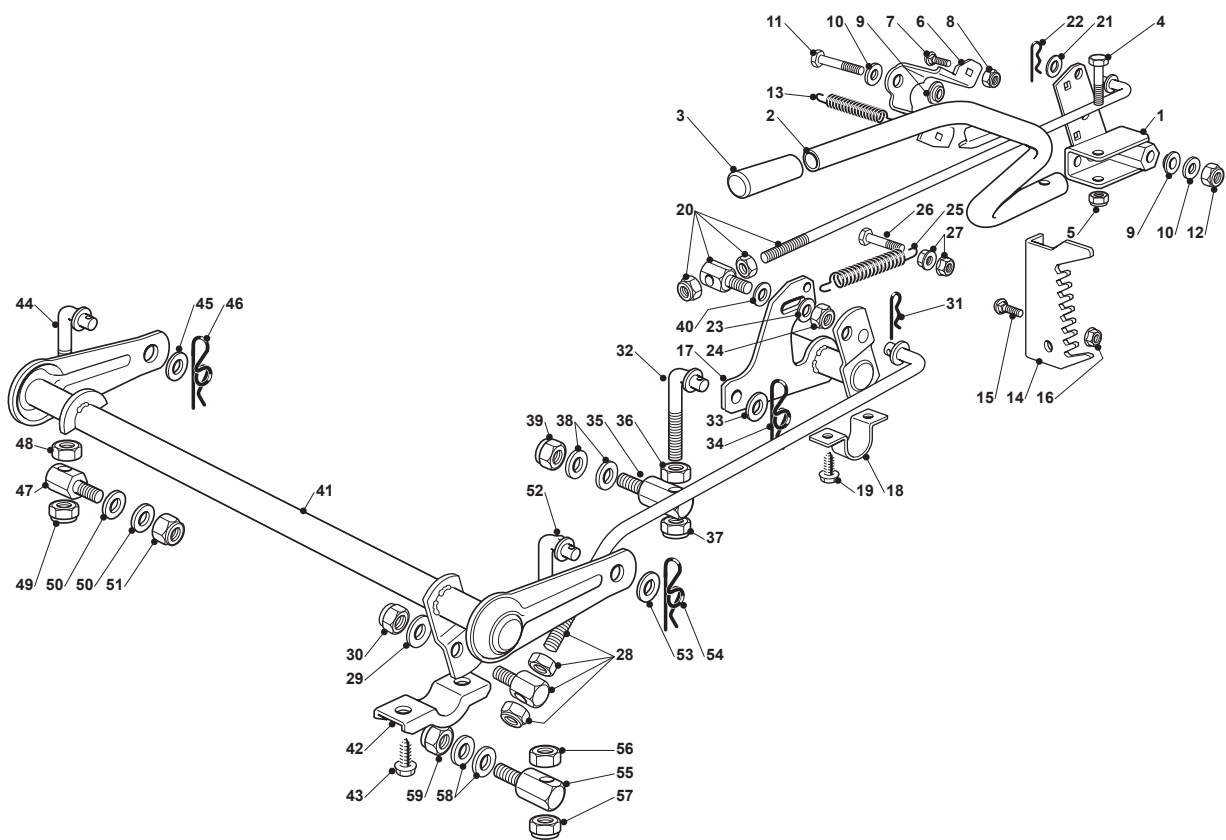

# NJU 92 HYDRO

Ride-on 90 - 92 Hydrogear Transmission

Issue 10 - 2015

Fig.	Quantity	Part No	Description	Notes
23	1	135062019/0	Belt	

Fig.	Quantity	Part No	Description	Notes
1	1	382774249/0	Clamp	
2	1	382318219/1	Lever	
3	1	125394508/0	Knob	
4	1	112674700/0	Screw	
5	1	112154510/0	Nut	
6	1	325650113/0	Plate	
7	2	112818690/0	Screw	
8	2	112155000/0	Nut	
9	2	122041980/0	Bushing	
10	2	112523060/0	Washer	
11	1	112691600/0	Screw	
12	1	112155000/0	Nut	
13	1	125430259/0	Spring	
14	1	325735511/0	Sector	
15	2	112818690/0	Screw	
16	2	112293201/0	Nut	
17	1	382000387/0	Axle	
18	2	325547041/1	Plate	
19	4	112731580/0	Screw	
20	1	382000618/0	Rod	
21	1	325670011/0	Antifriction Washer	
22	1	124487997/0	Cotter Pin	
23	1	112523040/0	Washer	
24	1	112154210/0	Nut	
25	1	122446402/0	Spring	
26	1	112792410/0	Screw	
27	2	112292102/0	Nut	
28	1	382000537/0	Connecting Rod	
29	2	325670008/1	Washer	
30	1	112156602/0	Nut	
31	1	124487998/0	Cotter Pin	
32	1	125840025/0	Tie Rod	
33	1	325670008/1	Washer	
34	1	124487998/0	Cotter Pin	
35	1	125510090/0	Pin	
36	1	112295200/0	Nut	
37	1	112156602/0	Nut	
38	2	325670008/1	Washer	
39	1	112156602/0	Nut	
40	2	112521360/0	Washer	
41	1	382000385/0	Axle	
42	2	327546015/2	Plate	
43	4	112731350/0	Screw	
44	1	125840024/0	Tie Rod	
45	1	325670008/1	Washer	
46	1	124487998/0	Cotter Pin	
47	1	125510098/0	Pin	
48	1	112295200/0	Nut	
49	1	112156602/0	Nut	
50	2	325670008/1	Washer	
51	1	112156602/0	Nut	

Fig.	Quantity	Part No	Description	Notes
52	1	125840025/0	Tie Rod	
53	1	325670008/1	Washer	
54	1	124487998/0	Cotter Pin	
55	1	125510090/0	Pin	
56	1	112295200/0	Nut	
57	1	112156602/0	Nut	
58	2	325670008/1	Washer	
59	1	112156602/0	Nut	